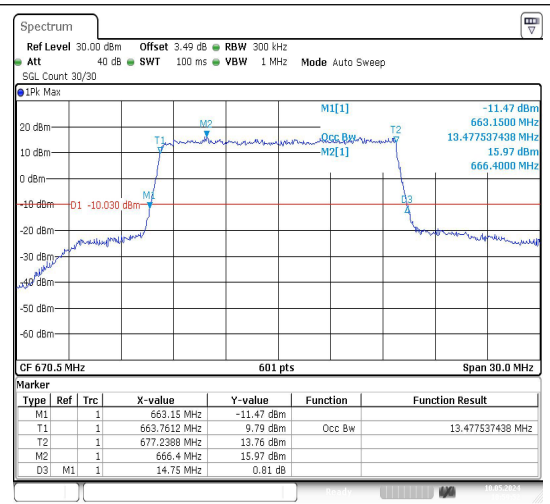

Test Graphs

Date: 10.MAY.2024 10:59:37

Date: 10.MAY.2024 10:59:51

Band71-15MHz-QPSK-133197-75RB#0-PASS

Band71-15MHz-16QAM-133197-75RB#0-PASS

Date: 10.MAY.2024 11:00:07

Date: 10.MAY.2024 11:00:22

Band71-15MHz-QPSK-133297-75RB#0-PASS

Band71-15MHz-16QAM-133297-75RB#0-PASS

Date: 10.MAY.2024 11:00:38

Date: 10.MAY.2024 11:00:52

Band71-15MHz-QPSK-133397-75RB#0-PASS

Band71-15MHz-16QAM-133397-75RB#0-PASS

Date: 10.MAY.2024 11:40:40

Date: 10.MAY.2024 11:40:54