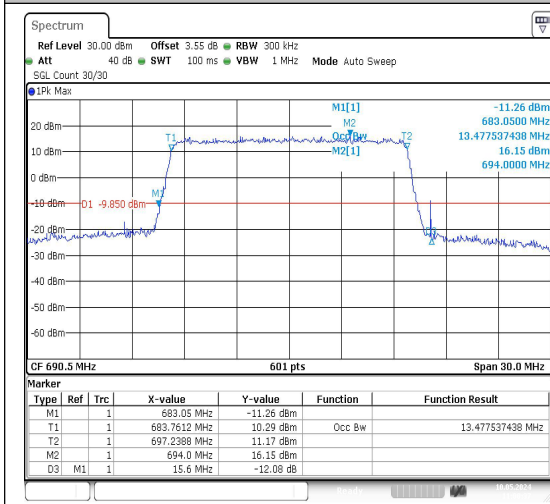

Test Graphs

Date: 10.MAY.2024 10:59:37

Date: 10.MAY.2024 10:59:51

Band71-15MHz-QPSK-133197-75RB#0-PASS

Band71-15MHz-16QAM-133197-75RB#0-PASS

Date: 10.MAY.2024 11:00:07

Date: 10.MAY.2024 11:00:22

Band71-15MHz-QPSK-133297-75RB#0-PASS

Band71-15MHz-16QAM-133297-75RB#0-PASS

Date: 10.MAY.2024 11:00:38

Date: 10.MAY.2024 11:00:52

Band71-15MHz-QPSK-133397-75RB#0-PASS

Band71-15MHz-16QAM-133397-75RB#0-PASS

Date: 10.MAY.2024 11:40:40

Date: 10.MAY.2024 11:40:54