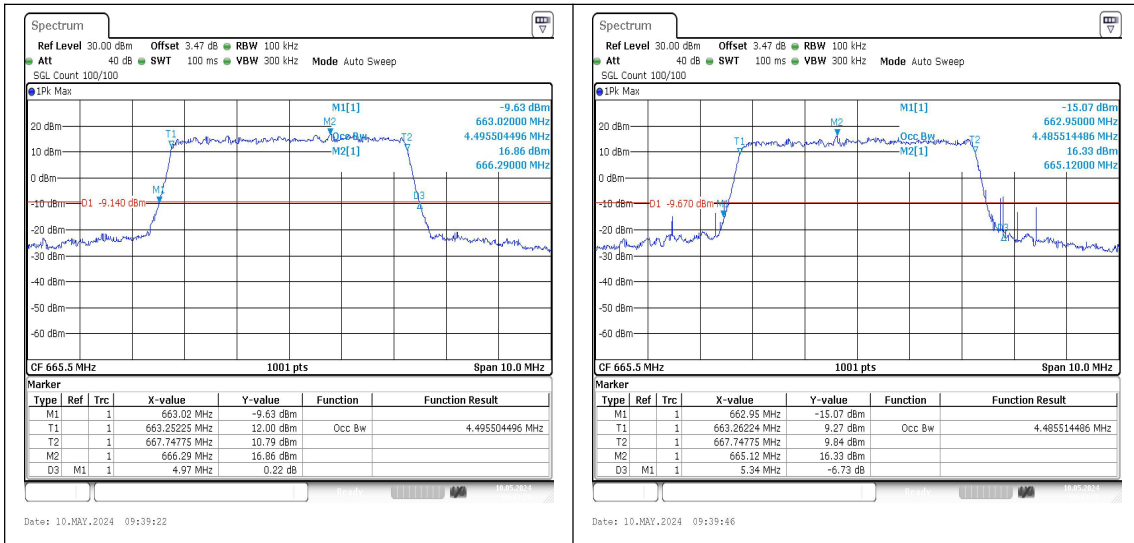

Test Graphs

Date: 10.MAY.2024 10:59:37

Date: 10.MAY.2024 10:59:51

Band71-15MHz-QPSK-133197-75RB#0-PASS

Band71-15MHz-16QAM-133197-75RB#0-PASS

Date: 10.MAY.2024 11:00:07

Date: 10.MAY.2024 11:00:22

Band71-15MHz-QPSK-133297-75RB#0-PASS

Band71-15MHz-16QAM-133297-75RB#0-PASS

Date: 10.MAY.2024 11:00:38

Date: 10.MAY.2024 11:00:52

Band71-15MHz-QPSK-133397-75RB#0-PASS

Band71-15MHz-16QAM-133397-75RB#0-PASS

Date: 10.MAY.2024 11:40:40

Date: 10.MAY.2024 11:40:54