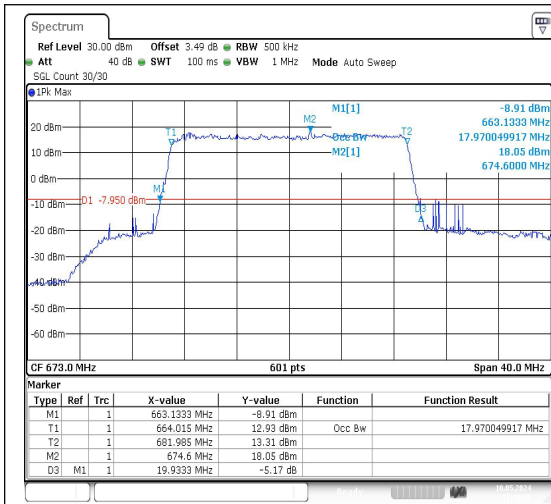

Band71-15MHz-16QAM-133297-75RB#0-PASS

Date: 10.MAY.2024 11:00:38

Date: 10.MAY.2024 11:00:52

Band71-15MHz-QPSK-133397-75RB#0-PASS

Band71-15MHz-16QAM-133397-75RB#0-PASS

Date: 10.MAY.2024 11:40:40

Date: 10.MAY.2024 11:40:54

Band71-20MHz-QPSK-133222-100RB#0-PASS

Band71-20MHz-16QAM-133222-100RB#0-PASS

Date: 10.MAY.2024 11:41:10

Date: 10.MAY.2024 11:41:25

Band71-20MHz-QPSK-133322-100RB#0-PASS

Band71-20MHz-16QAM-133322-100RB#0-PASS