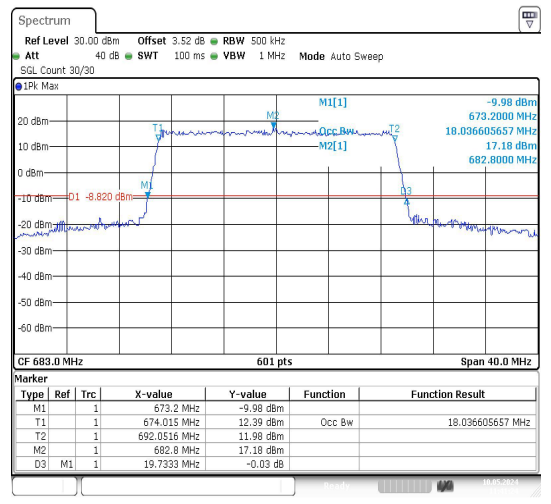

Date: 10.MAY.2024 11:41:25