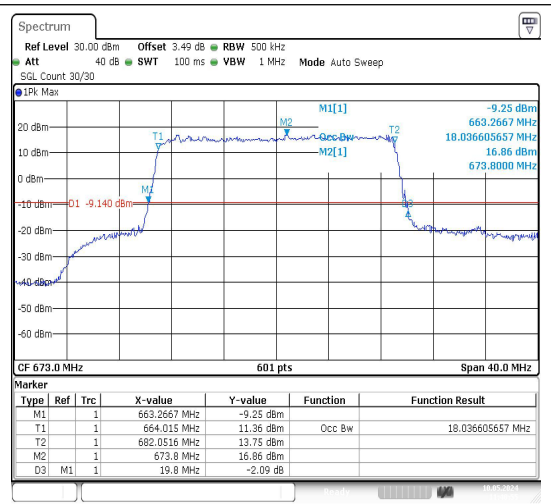

Band71-15MHz-16QAM-133297-75RB#0-PASS

Date: 10.MAY.2024 11:00:38

Date: 10.MAY.2024 11:00:52

Band71-15MHz-QPSK-133397-75RB#0-PASS

Band71-15MHz-16QAM-133397-75RB#0-PASS

Date: 10.MAY.2024 11:40:40

Date: 10.MAY.2024 11:40:54

Band71-20MHz-QPSK-133222-100RB#0-PASS

Band71-20MHz-16QAM-133222-100RB#0-PASS

Date: 10.MAY.2024 11:41:10

Date: 10.MAY.2024 11:41:25

Band71-20MHz-QPSK-133322-100RB#0-PASS

Band71-20MHz-16QAM-133322-100RB#0-PASS