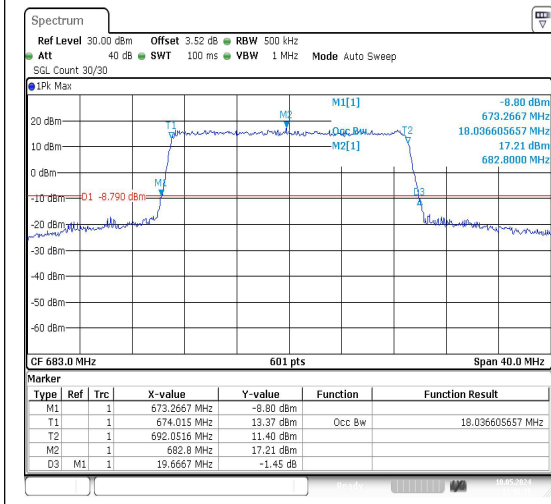

Band71-20MHz-QPSK-133222-100RB#0-PASS

Band71-20MHz-16QAM-133222-100RB#0-PASS

Date: 10.MAY.2024 11:41:10