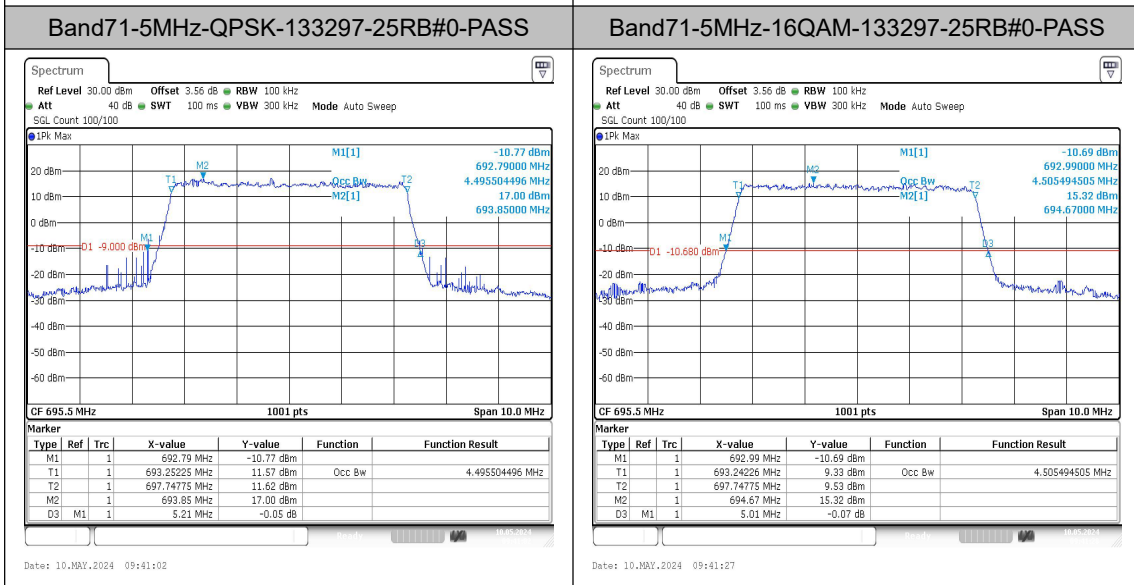

Test Graphs

Date: 10.MAY.2024 10:59:37

Date: 10.MAY.2024 10:59:51

Band71-15MHz-QPSK-133197-75RB#0-PASS

Band71-15MHz-16QAM-133197-75RB#0-PASS

Date: 10.MAY.2024 11:00:07

Date: 10.MAY.2024 11:00:22

Band71-15MHz-QPSK-133297-75RB#0-PASS