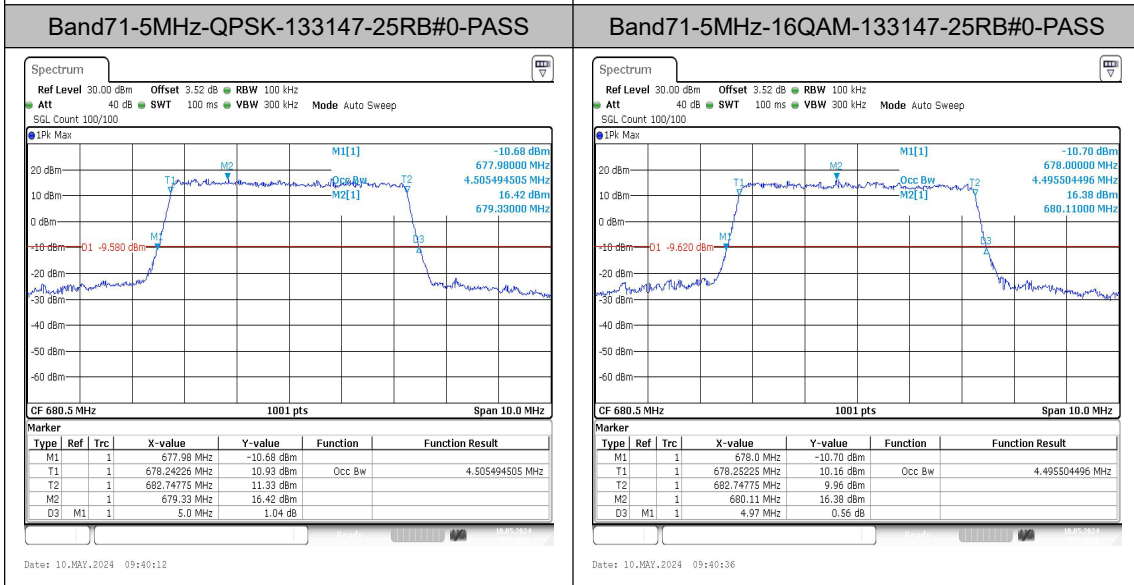

Test Graphs

Date: 10.MAY.2024 10:59:37

Date: 10.MAY.2024 10:59:51

Band71-15MHz-QPSK-133197-75RB#0-PASS

Band71-15MHz-16QAM-133197-75RB#0-PASS

Date: 10.MAY.2024 11:00:07

Date: 10.MAY.2024 11:00:22

Band71-15MHz-QPSK-133297-75RB#0-PASS