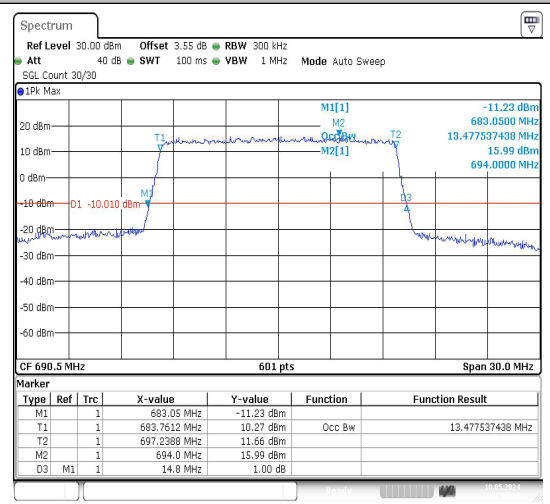

Date: 10.MAY.2024 11:00:52

Band71-15MHz-QPSK-133397-75RB#0-PASS

Band71-15MHz-16QAM-133397-75RB#0-PASS