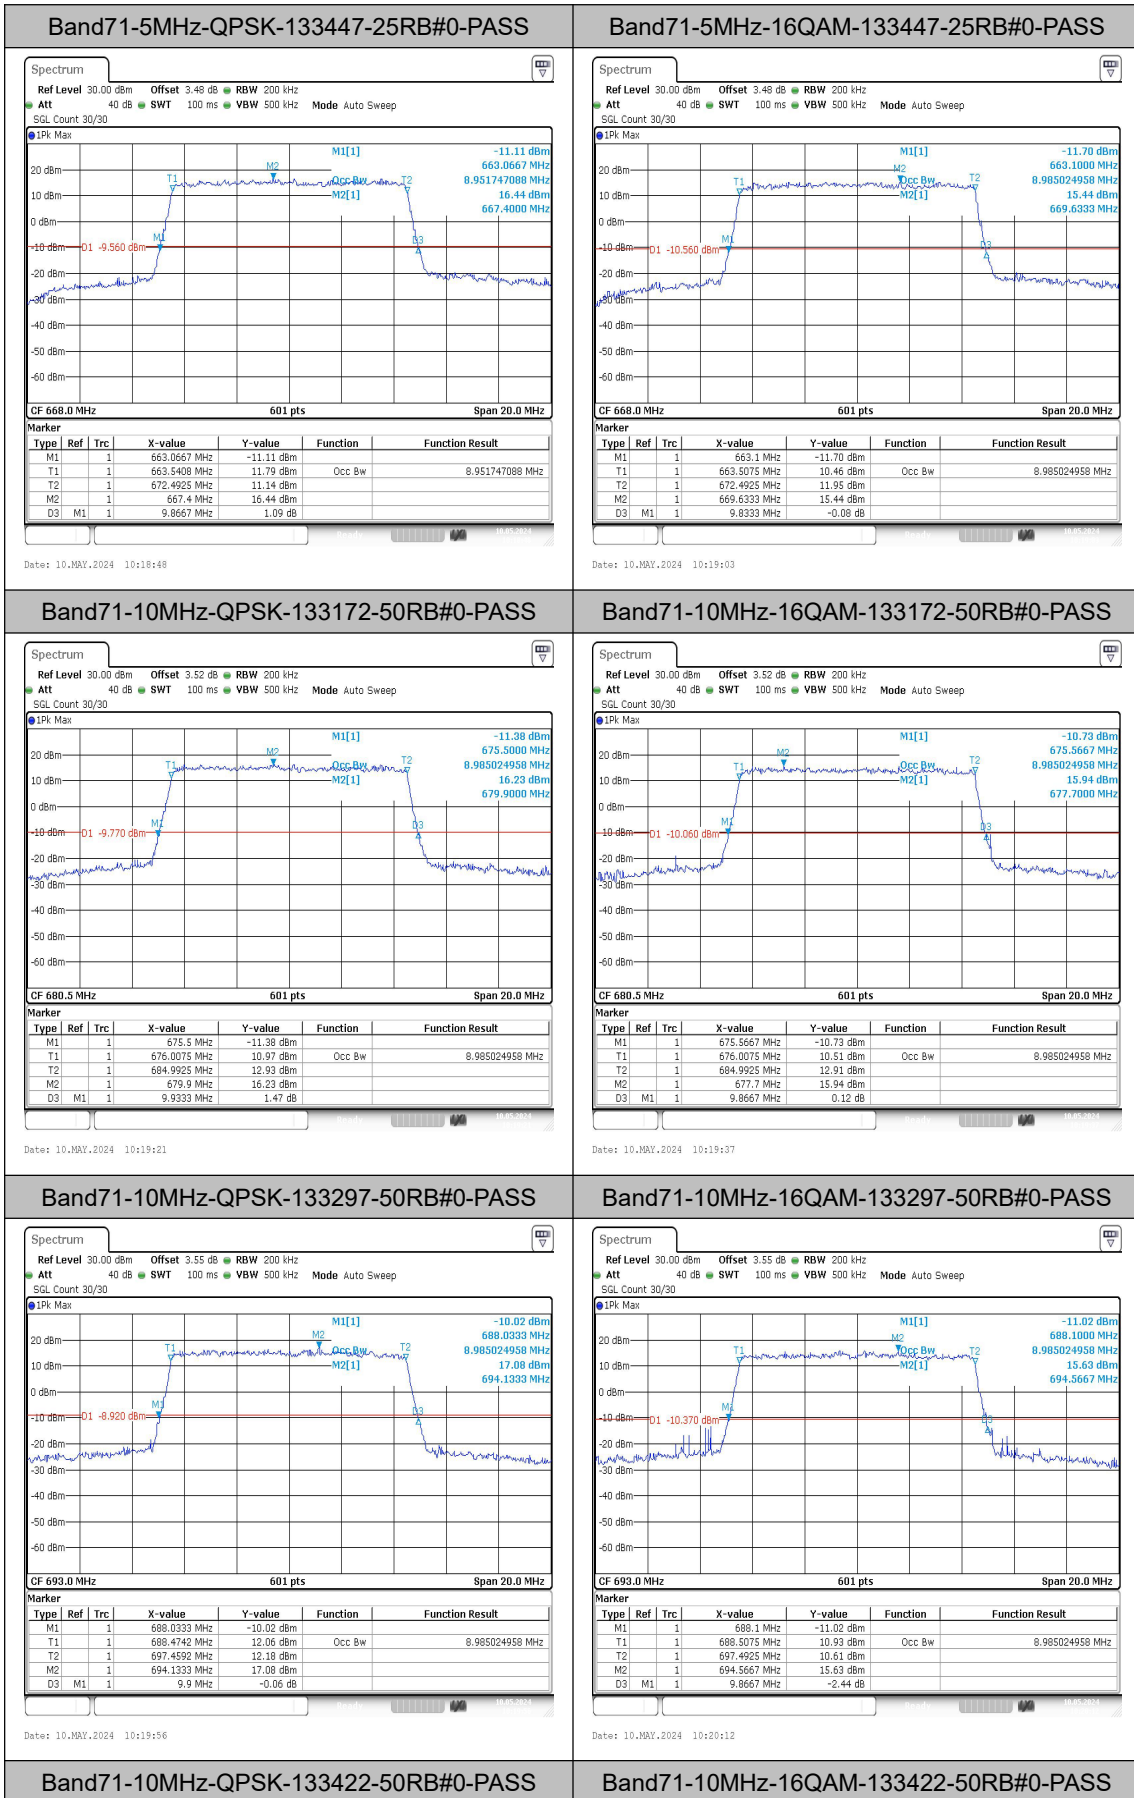

Test Graphs

Date: 10.MAY.2024 10:59:37

Date: 10.MAY.2024 10:59:51

Band71-15MHz-QPSK-133197-75RB#0-PASS

Band71-15MHz-16QAM-133197-75RB#0-PASS

Date: 10.MAY.2024 11:00:07

Date: 10.MAY.2024 11:00:22

Band71-15MHz-QPSK-133297-75RB#0-PASS

Band71-15MHz-16QAM-133297-75RB#0-PASS

Date: 10.MAY.2024 11:00:38

Date: 10.MAY.2024 11:00:52

Band71-15MHz-QPSK-133397-75RB#0-PASS

Band71-15MHz-16QAM-133397-75RB#0-PASS

Date: 10.MAY.2024 11:40:40

Date: 10.MAY.2024 11:40:54

Band71-20MHz-QPSK-133222-100RB#0-PASS

Band71-20MHz-16QAM-133222-100RB#0-PASS

Date: 10.MAY.2024 11:41:10

Date: 10.MAY.2024 11:41:25

Band71-20MHz-QPSK-133322-100RB#0-PASS

Band71-20MHz-16QAM-133322-100RB#0-PASS