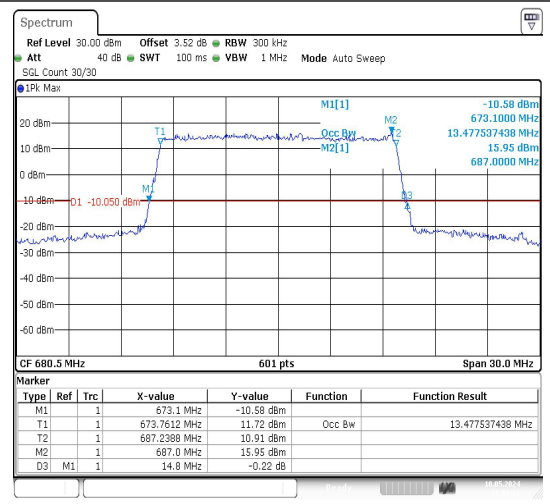

Test Graphs

Date: 10.MAY.2024 10:59:37

Date: 10.MAY.2024 10:59:51

Band71-15MHz-QPSK-133197-75RB#0-PASS

Band71-15MHz-16QAM-133197-75RB#0-PASS

Date: 10.MAY.2024 11:00:07

Date: 10.MAY.2024 11:00:22

Band71-15MHz-QPSK-133297-75RB#0-PASS

Band71-15MHz-16QAM-133297-75RB#0-PASS

Date: 10.MAY.2024 11:00:38

Date: 10.MAY.2024 11:00:52

Band71-15MHz-QPSK-133397-75RB#0-PASS

Band71-15MHz-16QAM-133397-75RB#0-PASS

Date: 10.MAY.2024 11:40:40

Date: 10.MAY.2024 11:40:54