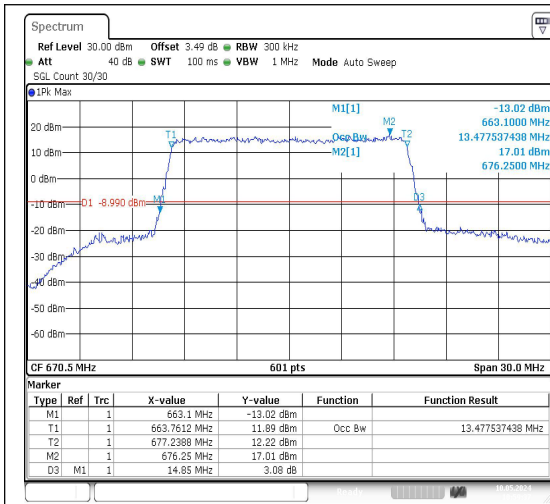

Test Graphs

Date: 10.MAY.2024 10:59:37

Date: 10.MAY.2024 10:59:51

Band71-15MHz-QPSK-133197-75RB#0-PASS

Band71-15MHz-16QAM-133197-75RB#0-PASS

Date: 10.MAY.2024 11:00:07

Date: 10.MAY.2024 11:00:22

Band71-15MHz-QPSK-133297-75RB#0-PASS

Band71-15MHz-16QAM-133297-75RB#0-PASS

Date: 10.MAY.2024 11:00:38

Date: 10.MAY.2024 11:00:52

Band71-15MHz-QPSK-133397-75RB#0-PASS

Band71-15MHz-16QAM-133397-75RB#0-PASS

Date: 10.MAY.2024 11:40:40

Date: 10.MAY.2024 11:40:54