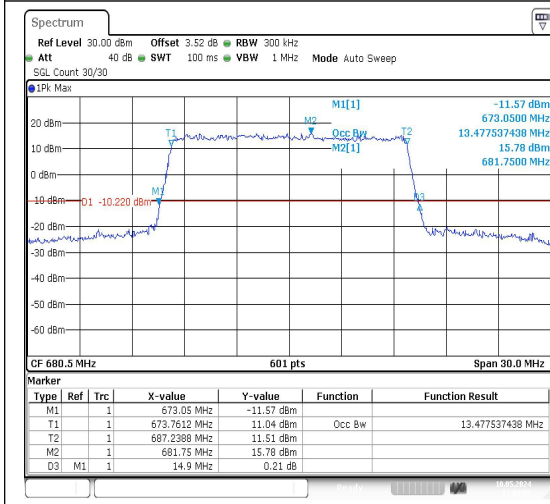

Test Graphs

Date: 10.MAY.2024 10:59:37

Date: 10.MAY.2024 10:59:51

Band71-15MHz-QPSK-133197-75RB#0-PASS

Band71-15MHz-16QAM-133197-75RB#0-PASS

Date: 10.MAY.2024 11:00:07

Date: 10.MAY.2024 11:00:22

Band71-15MHz-QPSK-133297-75RB#0-PASS

Band71-15MHz-16QAM-133297-75RB#0-PASS

Date: 10.MAY.2024 11:00:38

Date: 10.MAY.2024 11:00:52

Band71-15MHz-QPSK-133397-75RB#0-PASS

Band71-15MHz-16QAM-133397-75RB#0-PASS

Date: 10.MAY.2024 11:40:40

Date: 10.MAY.2024 11:40:54