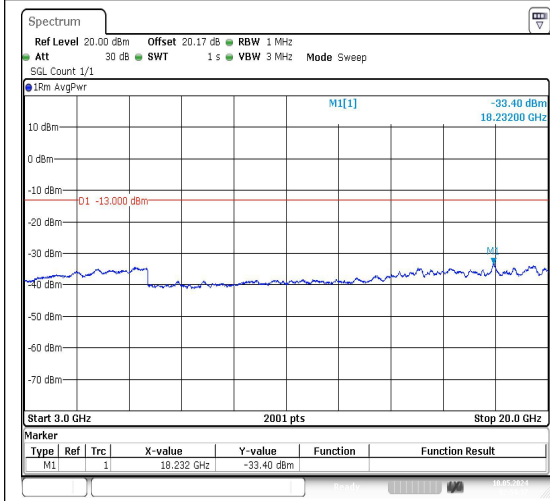

Band66_20MHz_QPSK_132572_1RB#0_30~100
0_30~1000

Date: 10.MAY.2024 02:54:37