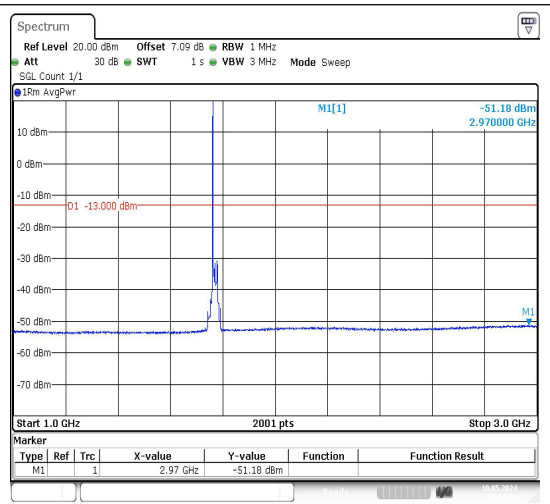

Date: 10.MAY.2024 02:54:28