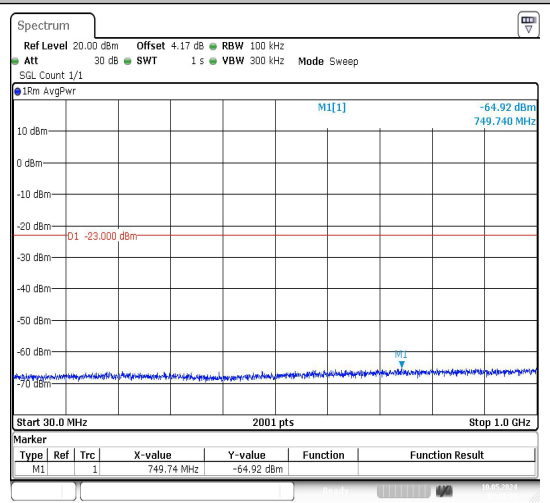

Date: 10.MAY.2024 02:54:19

Band66_20MHz_QPSK_132572_1RB#0_30~100
0_30~1000

Date: 10.MAY.2024 02:54:28

Band66_20MHz_QPSK_132572_1RB#0_1000~30
00_1000~3000

Date: 10.MAY.2024 02:54:37

Band66_20MHz_QPSK_132572_1RB#0_3000~2
0000_3000~20000

Date: 10.MAY.2024 02:54:47

Band66_20MHz_16QAM_132572_1RB#0_0.009~
0.15_0.009~0.15

Date: 10.MAY.2024 02:54:55

Date: 10.MAY.2024 02:55:04

Appendix F: Frequency Stability

Test Result

Band	Bandwidth	Modulation	Channel	RB Configure	Voltage		Deviation (Hz)	Deviation (ppm)	Limit (ppm)	Verdict
					Voltage [Vdc]	Temperature (°C)				
Band66	1.4MHz	QPSK	131979	6RB#0	VN	NT	-7.38	-0.004314	±2.5	PASS
Band66	1.4MHz	QPSK	131979	6RB#0	VL	NT	-4.81	-0.002812	±2.5	PASS
Band66	1.4MHz	QPSK	131979	6RB#0	VH	NT	-6.01	-0.003513	±2.5	PASS
Band66	1.4MHz	16QAM	131979	6RB#0	VN	NT	-7.68	-0.004489	±2.5	PASS
Band66	1.4MHz	16QAM	131979	6RB#0	VL	NT	-4.61	-0.002695	±2.5	PASS
Band66	1.4MHz	16QAM	131979	6RB#0	VH	NT	-11.40	-0.006664	±2.5	PASS
Band66	1.4MHz	QPSK	132322	6RB#0	VN	NT	9.16	0.005249	±2.5	PASS
Band66	1.4MHz	QPSK	132322	6RB#0	VL	NT	8.03	0.004602	±2.5	PASS
Band66	1.4MHz	QPSK	132322	6RB#0	VH	NT	-4.79	-0.002745	±2.5	PASS
Band66	1.4MHz	16QAM	132322	6RB#0	VN	NT	6.54	0.003748	±2.5	PASS
Band66	1.4MHz	16QAM	132322	6RB#0	VL	NT	2.96	0.001696	±2.5	PASS
Band66	1.4MHz	16QAM	132322	6RB#0	VH	NT	-1.90	-0.001089	±2.5	PASS
Band66	1.4MHz	QPSK	132665	6RB#0	VN	NT	3.52	0.001978	±2.5	PASS
Band66	1.4MHz	QPSK	132665	6RB#0	VL	NT	-6.44	-0.003619	±2.5	PASS
Band66	1.4MHz	QPSK	132665	6RB#0	VH	NT	3.63	0.002040	±2.5	PASS
Band66	1.4MHz	16QAM	132665	6RB#0	VN	NT	6.11	0.003434	±2.5	PASS
Band66	1.4MHz	16QAM	132665	6RB#0	VL	NT	6.78	0.003810	±2.5	PASS
Band66	1.4MHz	16QAM	132665	6RB#0	VH	NT	-6.22	-0.003496	±2.5	PASS