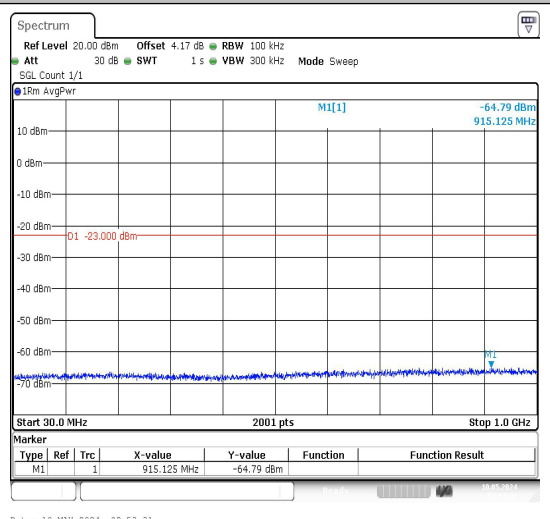

Band66_20MHz_QPSK_132322_1RB#0_30~100
 0_30~1000

Band66_20MHz_QPSK_132322_1RB#0_1000~3000
 00_1000~3000

Band66_20MHz_QPSK_132322_1RB#0_3000~20000
 0000_3000~20000

Band66_20MHz_16QAM_132322_1RB#0_0.009~0.15
 0.15_0.009~0.15