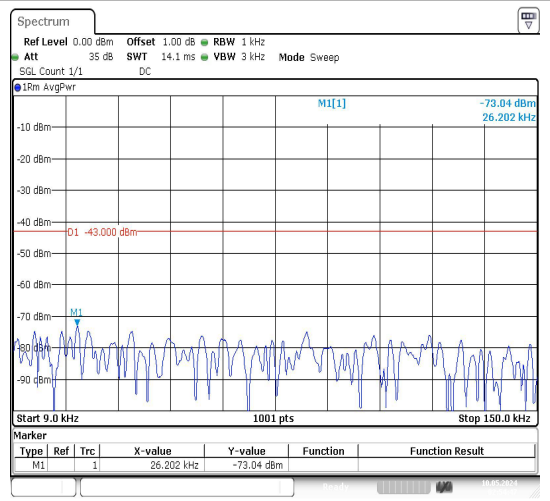

Date: 10.MAY.2024 02:54:19

Band66_20MHz_QPSK_132572_1RB#0_30~100
0_30~1000

Date: 10.MAY.2024 02:54:28

Band66_20MHz_QPSK_132572_1RB#0_1000~30
00_1000~3000

Date: 10.MAY.2024 02:54:37

Band66_20MHz_QPSK_132572_1RB#0_3000~2
0000_3000~20000