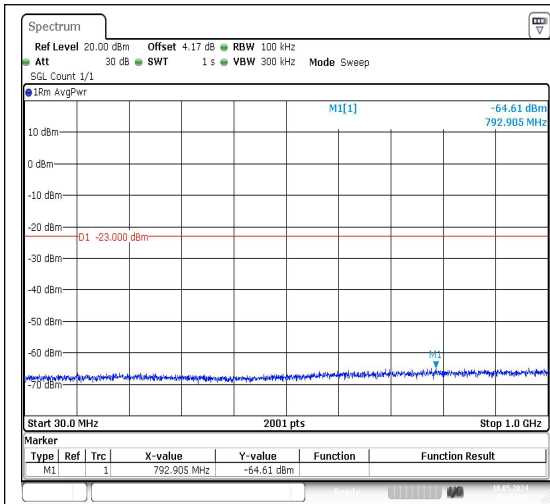

Band66_20MHz_QPSK_132322_1RB#0_30~100
 0_30~1000

Band66_20MHz_QPSK_132322_1RB#0_1000~3000
 00_1000~3000

Band66_20MHz_QPSK_132322_1RB#0_3000~20000
 0000_3000~20000

Band66_20MHz_16QAM_132322_1RB#0_0.009~0.15
 0.15_0.009~0.15