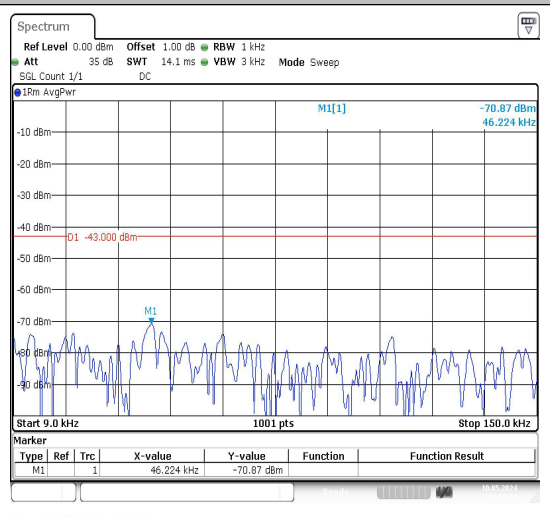

Band66_20MHz_QPSK_132322_1RB#0_30~100
 0_30~1000

Band66_20MHz_QPSK_132322_1RB#0_1000~3000
 00_1000~3000

Band66_20MHz_QPSK_132322_1RB#0_3000~20000
 0000_3000~20000

Band66_20MHz_16QAM_132322_1RB#0_0.009~0.15
 0.15_0.009~0.15