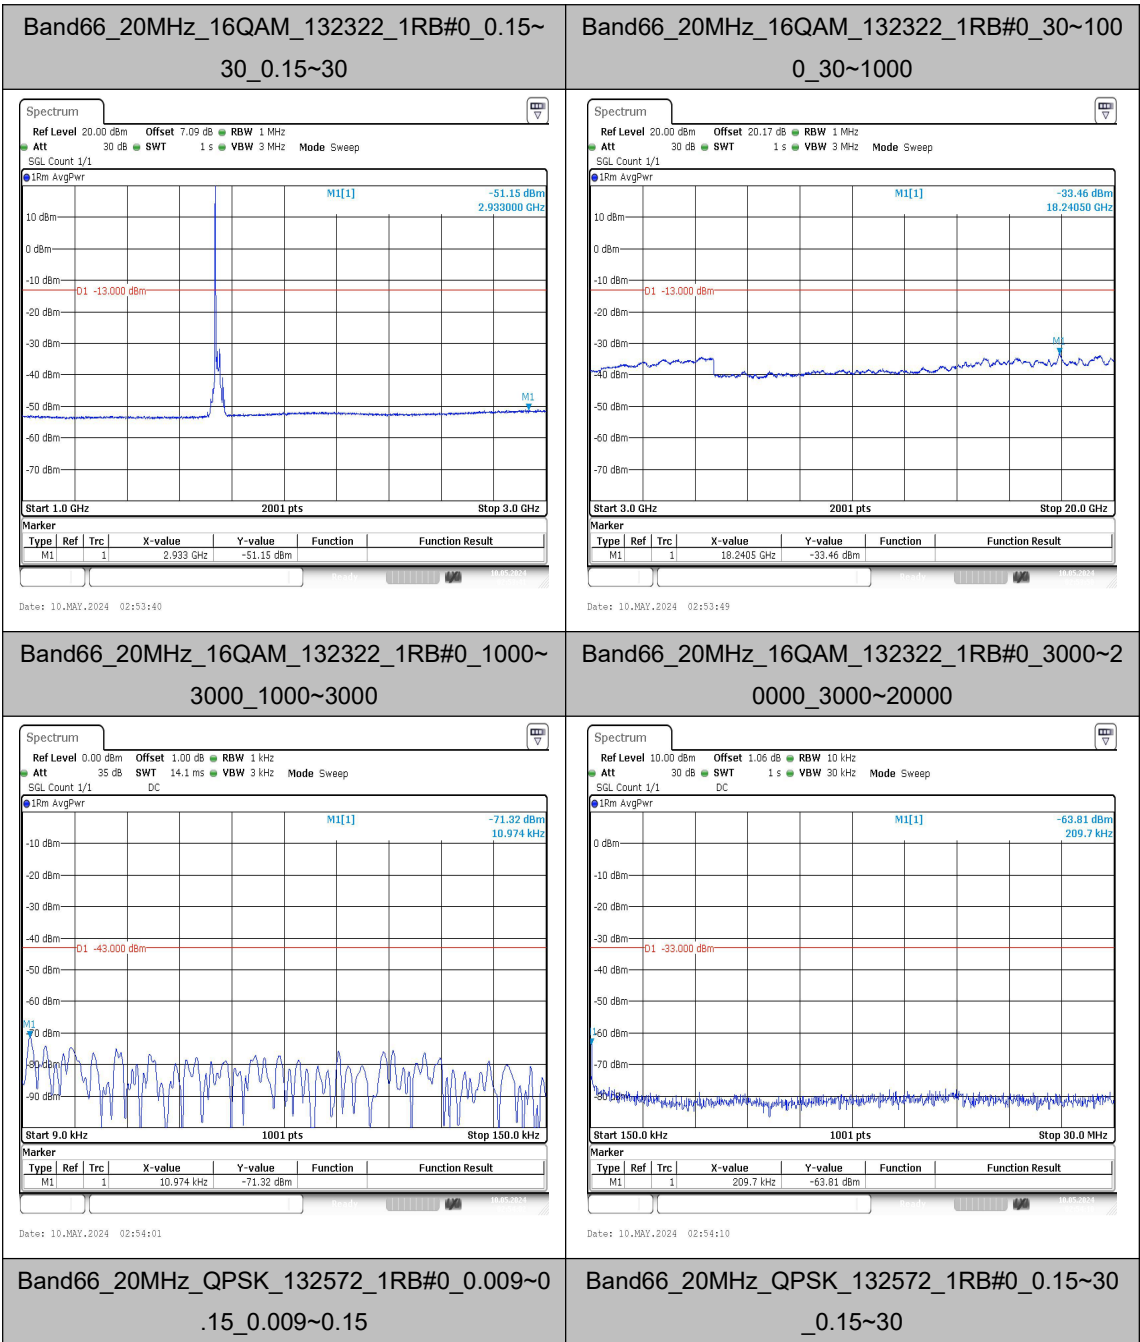

Band66_20MHz_QPSK_132322_1RB#0_30~100
 0_30~1000

Band66_20MHz_QPSK_132322_1RB#0_1000~3000
 00_1000~3000

Band66_20MHz_QPSK_132322_1RB#0_3000~20000
 0000_3000~20000

Band66_20MHz_16QAM_132322_1RB#0_0.009~0.15
 0.15_0.009~0.15