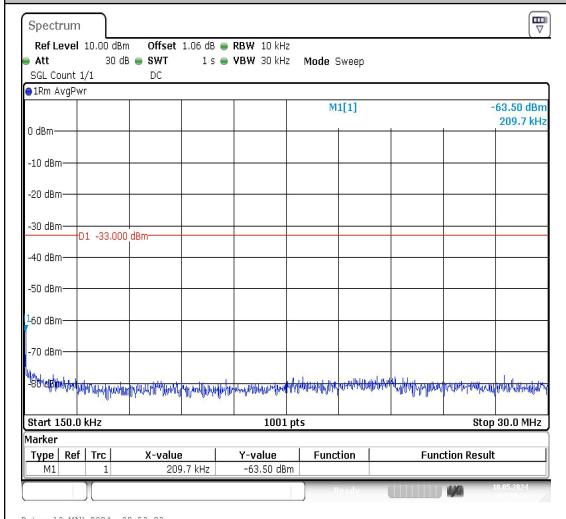

Band66_20MHz_QPSK_132322_1RB#0_30~100
 0_30~1000

Band66_20MHz_QPSK_132322_1RB#0_1000~3000
 00_1000~3000

Band66_20MHz_QPSK_132322_1RB#0_3000~20000
 0000_3000~20000

Band66_20MHz_16QAM_132322_1RB#0_0.009~0.15
 0.15_0.009~0.15