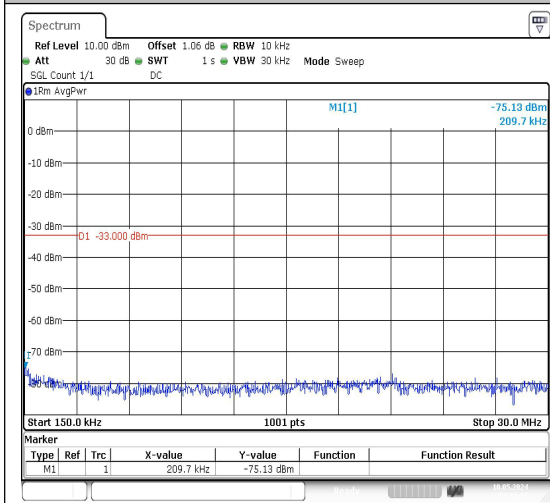

Band66_20MHz_QPSK_132572_1RB#0_3000~2
0000_3000~20000

Date: 10.MAY.2024 02:54:55