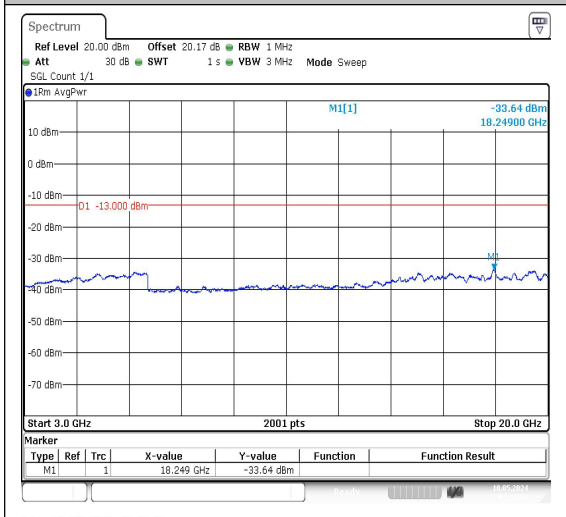

Band66_20MHz_QPSK_132322_1RB#0_30~100
 0_30~1000

Band66_20MHz_QPSK_132322_1RB#0_1000~3000
 00_1000~3000

Band66_20MHz_QPSK_132322_1RB#0_3000~20000
 0000_3000~20000

Band66_20MHz_16QAM_132322_1RB#0_0.009~0.15
 0.15_0.009~0.15