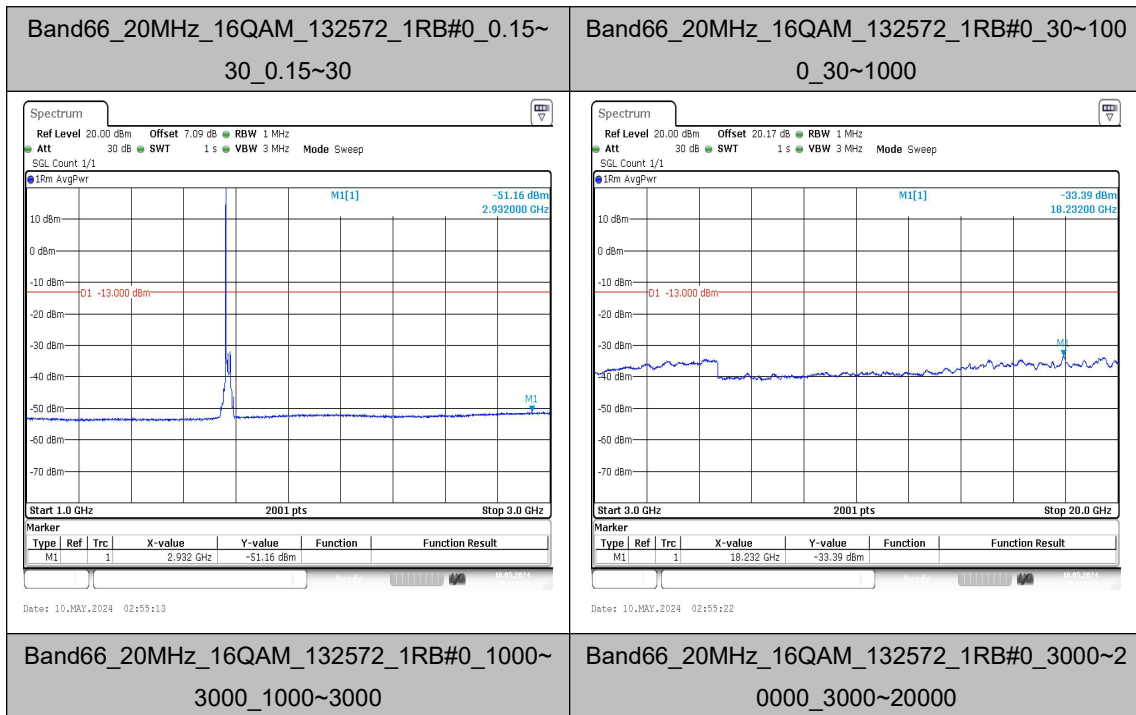

Date: 10.MAY.2024 02:54:47

Band66_20MHz_16QAM_132572_1RB#0_0.009~
0.15_0.009~0.15

Date: 10.MAY.2024 02:54:55

Date: 10.MAY.2024 02:55:04

Appendix F: Frequency Stability

Test Result

Band	Bandwidth	Modulation	Channel	RB Configure	Voltage		Deviation (Hz)	Deviation (ppm)	Limit (ppm)	Verdict
					Voltage [Vdc]	Temperature (°C)				
Band66	1.4MHz	QPSK	131979	6RB#0	VN	NT	-7.38	-0.004314	±2.5	PASS
Band66	1.4MHz	QPSK	131979	6RB#0	VL	NT	-4.81	-0.002812	±2.5	PASS
Band66	1.4MHz	QPSK	131979	6RB#0	VH	NT	-6.01	-0.003513	±2.5	PASS
Band66	1.4MHz	16QAM	131979	6RB#0	VN	NT	-7.68	-0.004489	±2.5	PASS
Band66	1.4MHz	16QAM	131979	6RB#0	VL	NT	-4.61	-0.002695	±2.5	PASS
Band66	1.4MHz	16QAM	131979	6RB#0	VH	NT	-11.40	-0.006664	±2.5	PASS
Band66	1.4MHz	QPSK	132322	6RB#0	VN	NT	9.16	0.005249	±2.5	PASS
Band66	1.4MHz	QPSK	132322	6RB#0	VL	NT	8.03	0.004602	±2.5	PASS
Band66	1.4MHz	QPSK	132322	6RB#0	VH	NT	-4.79	-0.002745	±2.5	PASS
Band66	1.4MHz	16QAM	132322	6RB#0	VN	NT	6.54	0.003748	±2.5	PASS
Band66	1.4MHz	16QAM	132322	6RB#0	VL	NT	2.96	0.001696	±2.5	PASS
Band66	1.4MHz	16QAM	132322	6RB#0	VH	NT	-1.90	-0.001089	±2.5	PASS
Band66	1.4MHz	QPSK	132665	6RB#0	VN	NT	3.52	0.001978	±2.5	PASS
Band66	1.4MHz	QPSK	132665	6RB#0	VL	NT	-6.44	-0.003619	±2.5	PASS
Band66	1.4MHz	QPSK	132665	6RB#0	VH	NT	3.63	0.002040	±2.5	PASS
Band66	1.4MHz	16QAM	132665	6RB#0	VN	NT	6.11	0.003434	±2.5	PASS
Band66	1.4MHz	16QAM	132665	6RB#0	VL	NT	6.78	0.003810	±2.5	PASS
Band66	1.4MHz	16QAM	132665	6RB#0	VH	NT	-6.22	-0.003496	±2.5	PASS