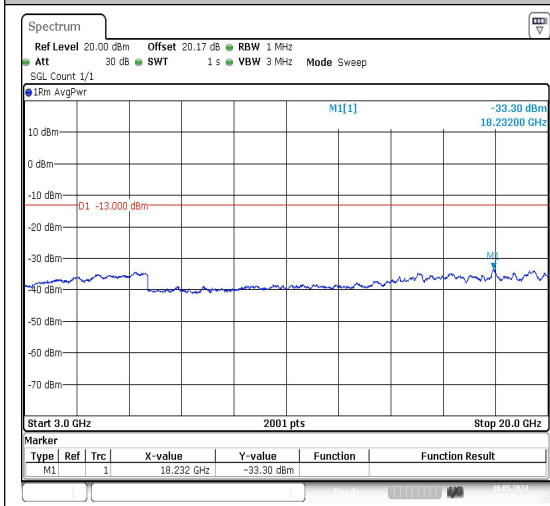

Date: 10.MAY.2024 02:20:45

Band66_15MHz_QPSK_132597_1RB#0_30~100
0_30~1000

Date: 10.MAY.2024 02:20:54

Band66_15MHz_QPSK_132597_1RB#0_1000~30
00_1000~3000

Date: 10.MAY.2024 02:21:03

Band66_15MHz_QPSK_132597_1RB#0_3000~2
0000_3000~20000