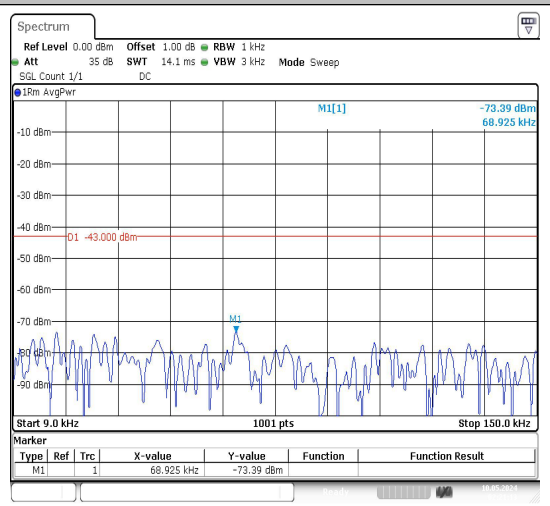

Date: 10.MAY.2024 02:20:45

Band66_15MHz_QPSK_132597_1RB#0_30~100
0_30~1000

Date: 10.MAY.2024 02:20:54

Band66_15MHz_QPSK_132597_1RB#0_1000~30
00_1000~3000

Date: 10.MAY.2024 02:21:03

Band66_15MHz_QPSK_132597_1RB#0_3000~2
0000_3000~20000