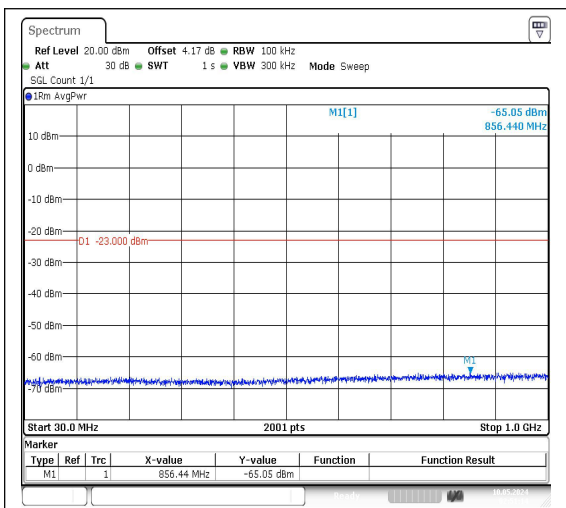

Date: 10.MAY.2024 02:21:13

Band66_15MHz_16QAM_132597_1RB#0_0.009~
0.15_0.009~0.15

Date: 10.MAY.2024 02:21:22

Date: 10.MAY.2024 02:21:31

Date: 10.MAY.2024 02:51:14

Date: 10.MAY.2024 02:51:23

Band66_20MHz_QPSK_132072_1RB#0_30~100
0_30~1000