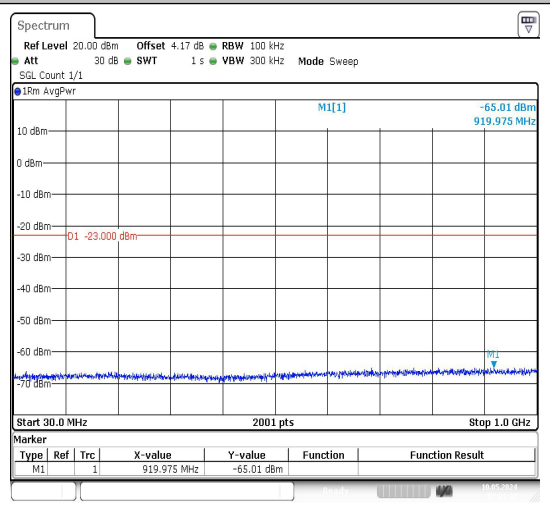

Band66_15MHz_16QAM_132597_1RB#0_0.009~
0.15_0.009~0.15

Date: 10.MAY.2024 02:21:31