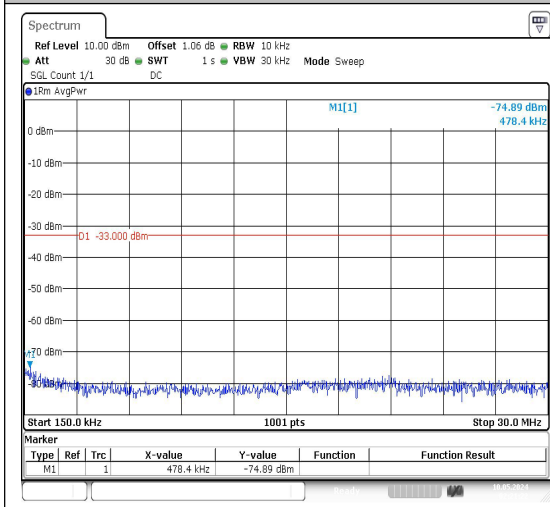

Band66_15MHz_QPSK_132597_1RB#0_3000~2
0000_3000~20000

Date: 10.MAY.2024 02:21:22