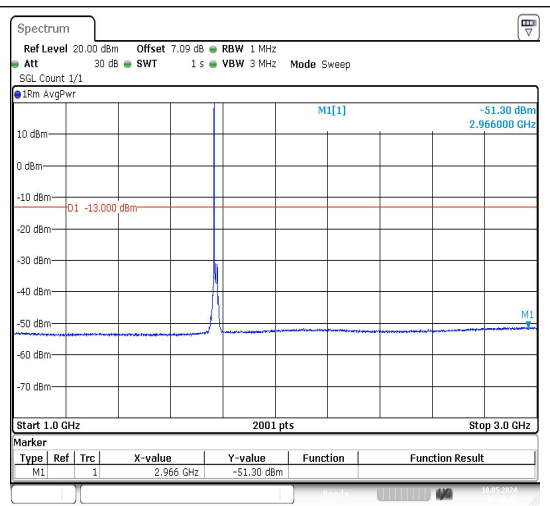

Date: 10.MAY.2024 02:20:45

Band66_15MHz_QPSK_132597_1RB#0_30~100
0_30~1000

Date: 10.MAY.2024 02:20:54

Band66_15MHz_QPSK_132597_1RB#0_1000~30
00_1000~3000

Date: 10.MAY.2024 02:21:03

Band66_15MHz_QPSK_132597_1RB#0_3000~2
0000_3000~20000

Date: 10.MAY.2024 02:21:13

Band66_15MHz_16QAM_132597_1RB#0_0.009~
0.15_0.009~0.15

Date: 10.MAY.2024 02:21:22

Date: 10.MAY.2024 02:21:31

Date: 10.MAY.2024 02:51:14

Date: 10.MAY.2024 02:51:23

Band66_20MHz_QPSK_132072_1RB#0_30~100
0_30~1000