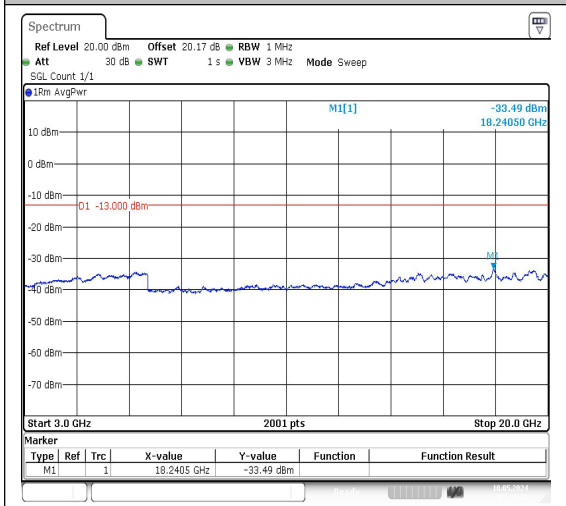

Band66_20MHz_QPSK_132072_1RB#0_30~100
0_30~1000

Date: 10.MAY.2024 02:51:32