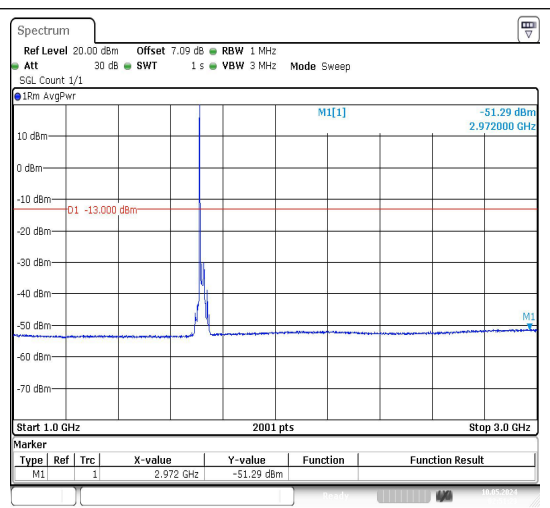

Date: 10.MAY.2024 02:21:13

Band66_15MHz_16QAM_132597_1RB#0_0.009~
0.15_0.009~0.15

Date: 10.MAY.2024 02:21:22

Date: 10.MAY.2024 02:21:31

Date: 10.MAY.2024 02:51:14

Date: 10.MAY.2024 02:51:23

Band66_20MHz_QPSK_132072_1RB#0_30~100
0_30~1000