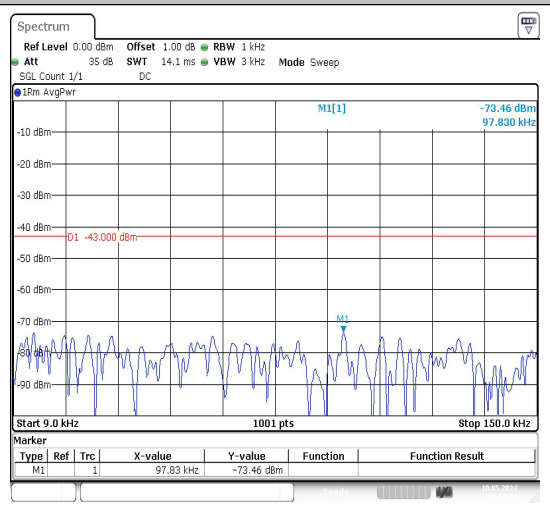

Band66_20MHz_QPSK_132072_1RB#0_1000~30
00_1000~3000

Date: 10.MAY.2024 02:51:41