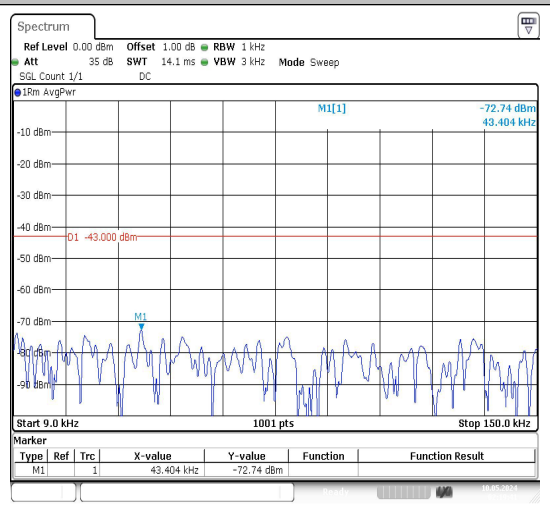

Band66_15MHz_QPSK_132322_1RB#0_1000~30
00_1000~3000

Date: 10.MAY.2024 02:19:41