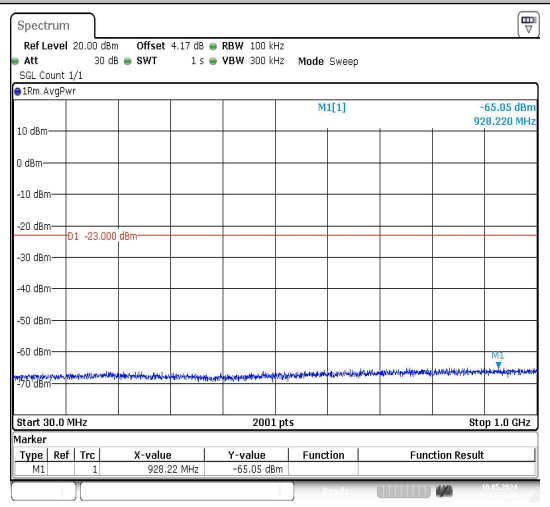

Band66_15MHz_16QAM_132047_1RB#0_0.009~
0.15_0.009~0.15

Date: 10.MAY.2024 02:18:26