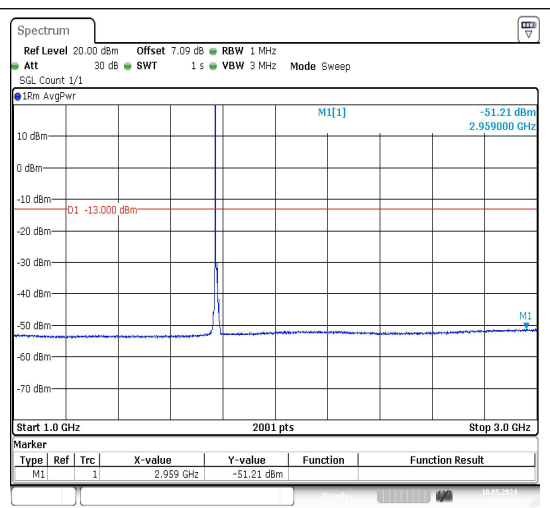

Date: 10.MAY.2024 01:47:42