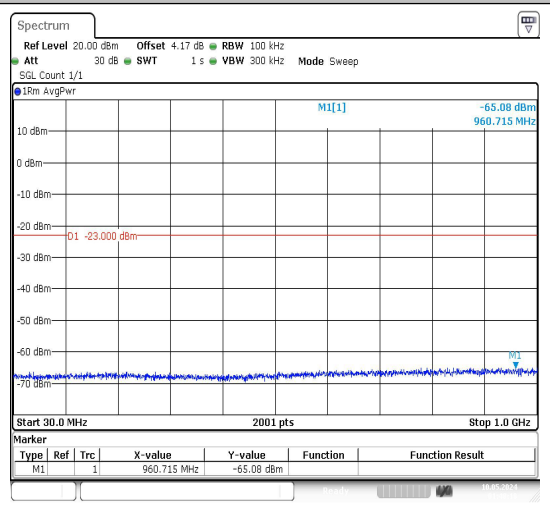

Band66_10MHz_16QAM_132622_1RB#0_0.009~0.15
0.15_0.009~0.15

Date: 10.MAY.2024 01:48:18