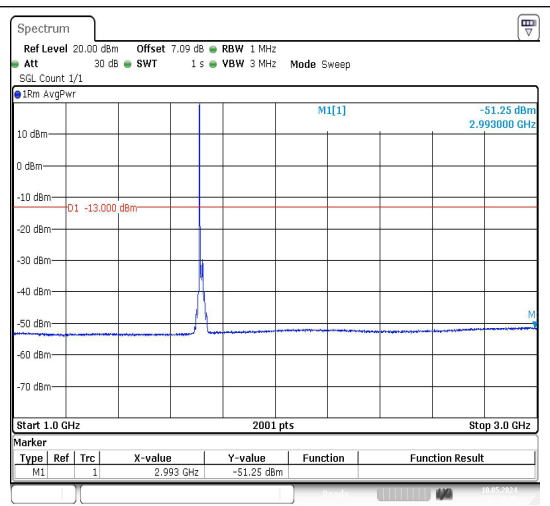

Band66_10MHz_QPSK_132622_1RB#0_3000~20000
0000_3000~20000

Band66_10MHz_16QAM_132622_1RB#0_0.009~0.15
0.15_0.009~0.15

Date: 10.MAY.2024 01:48:09

Date: 10.MAY.2024 01:48:18

Date: 10.MAY.2024 02:17:41

Band66_15MHz_QPSK_132047_1RB#0_30~100
0_30~1000