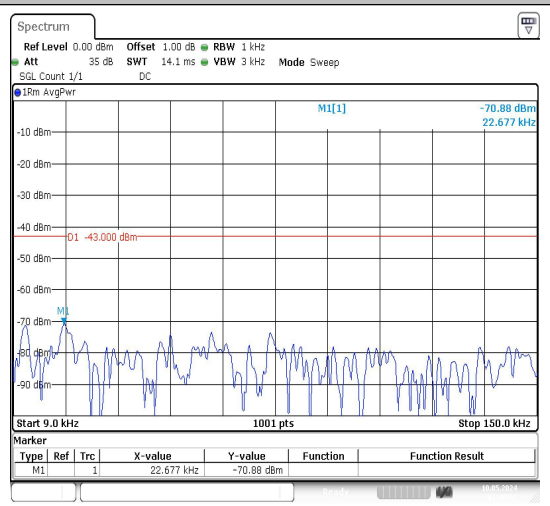

Date: 10.MAY.2024 01:47:33

Date: 10.MAY.2024 01:47:42

Band66_10MHz_QPSK_132622_1RB#0_30~100
0_30~1000

Band66_10MHz_QPSK_132622_1RB#0_1000~3000
00_1000~3000

Date: 10.MAY.2024 01:47:51

Date: 10.MAY.2024 01:48:00