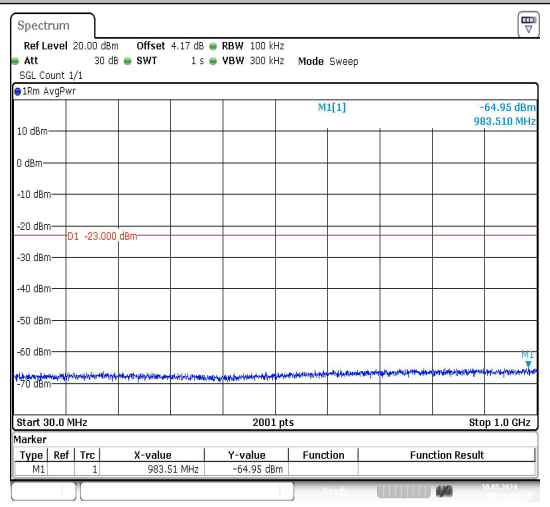

Date: 10.MAY.2024 02:19:31

Band66_15MHz_QPSK_132322_1RB#0_3000~2
0000_3000~20000

Date: 10.MAY.2024 02:19:41

Band66_15MHz_16QAM_132322_1RB#0_0.009~
0.15_0.009~0.15

Date: 10.MAY.2024 02:19:50

Date: 10.MAY.2024 02:19:59