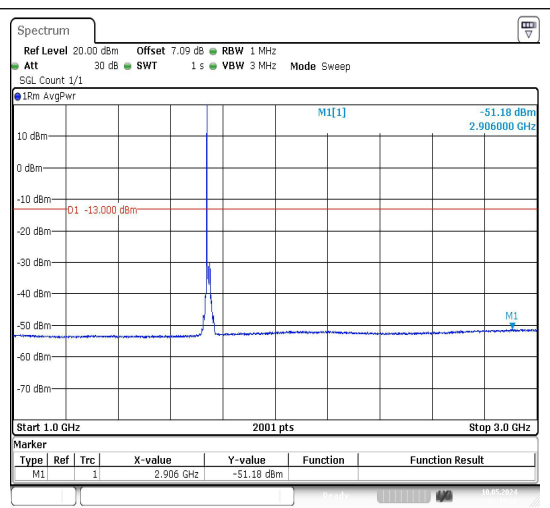

Date: 10.MAY.2024 02:18:17

Date: 10.MAY.2024 02:18:26

Date: 10.MAY.2024 02:19:13

Band66_15MHz_QPSK_132322_1RB#0_30~100
0_30~1000

Date: 10.MAY.2024 02:19:22

Band66_15MHz_QPSK_132322_1RB#0_1000~30
00_1000~3000