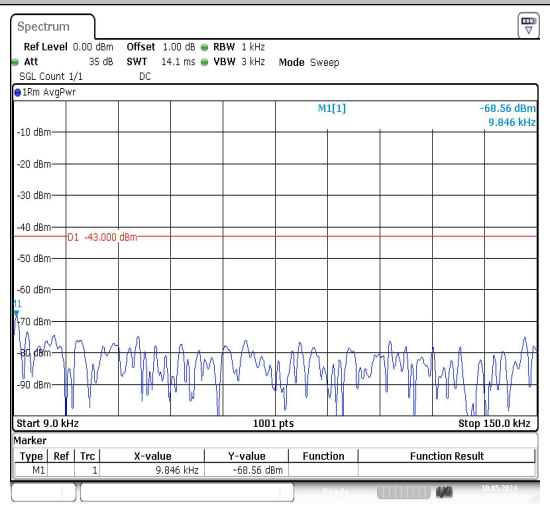

Band66_15MHz_QPSK_132047_1RB#0_1000~30
00_1000~3000

Date: 10.MAY.2024 02:18:08