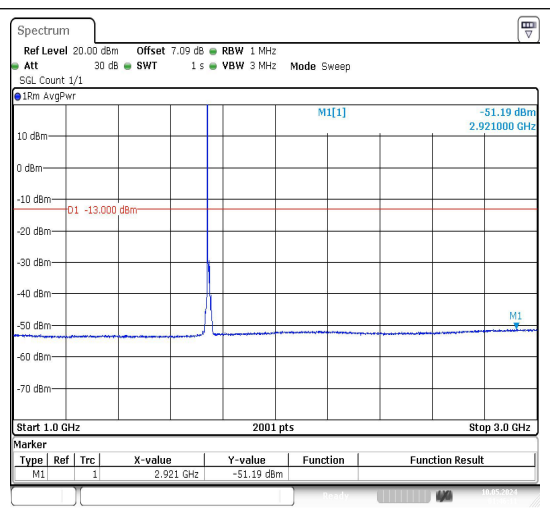

Band66\_10MHz\_QPSK\_132022\_1RB#0\_3000~20000  
0000\_3000~20000

Band66\_10MHz\_16QAM\_132022\_1RB#0\_0.009~0.15  
0.15\_0.009~0.15

Date: 10.MAY.2024 01:45:05

Date: 10.MAY.2024 01:45:14

Date: 10.MAY.2024 01:46:01