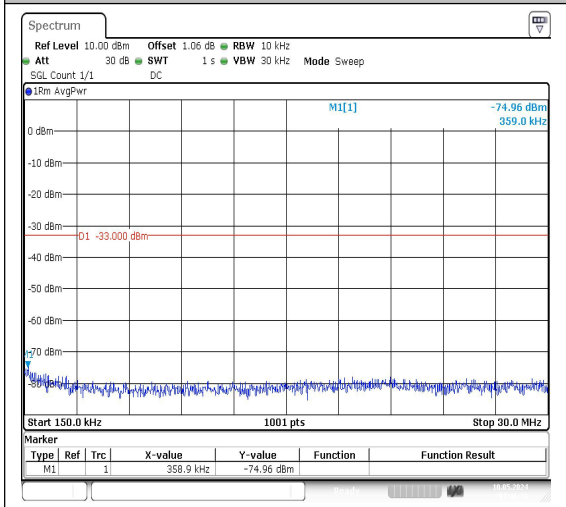

Band66_10MHz_QPSK_132322_1RB#0_3000~20000
0000_3000~20000

Date: 10.MAY.2024 01:46:38