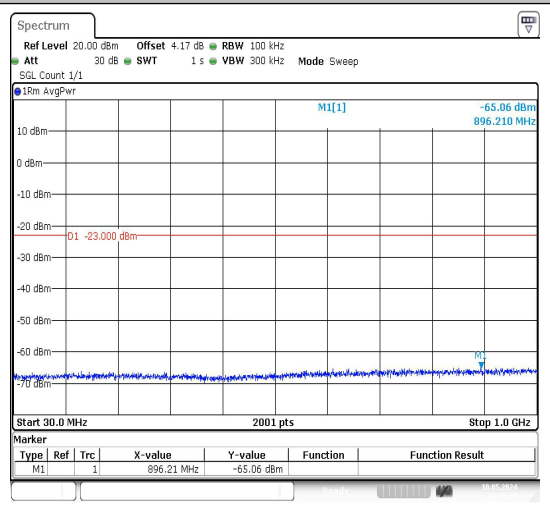

Band66\_10MHz\_QPSK\_132022\_1RB#0\_3000~20000  
0000\_3000~20000

Band66\_10MHz\_16QAM\_132022\_1RB#0\_0.009~0.15  
0.15\_0.009~0.15

Date: 10.MAY.2024 01:45:05

Date: 10.MAY.2024 01:45:14

Date: 10.MAY.2024 01:46:01