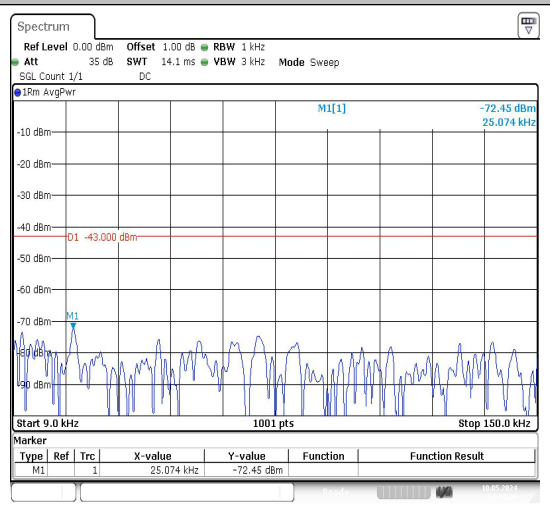

Band66_10MHz_QPSK_132022_1RB#0_1000~3000
00_1000~3000

Date: 10.MAY.2024 01:44:57