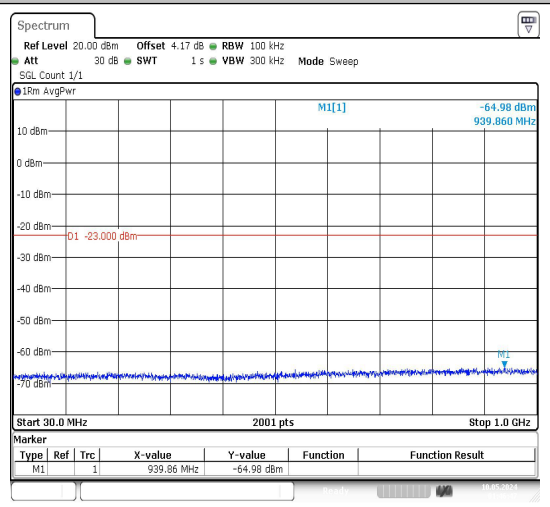

Date: 10.MAY.2024 01:46:10

Band66\_10MHz\_QPSK\_132322\_1RB#0\_30~100  
0\_30~1000

Band66\_10MHz\_QPSK\_132322\_1RB#0\_1000~3000  
00\_1000~3000

Date: 10.MAY.2024 01:46:19

Date: 10.MAY.2024 01:46:29

Band66\_10MHz\_QPSK\_132322\_1RB#0\_3000~20000  
0000\_3000~20000

Band66\_10MHz\_16QAM\_132322\_1RB#0\_0.009~0.15  
0.15\_0.009~0.15

Date: 10.MAY.2024 01:46:38

Date: 10.MAY.2024 01:46:46