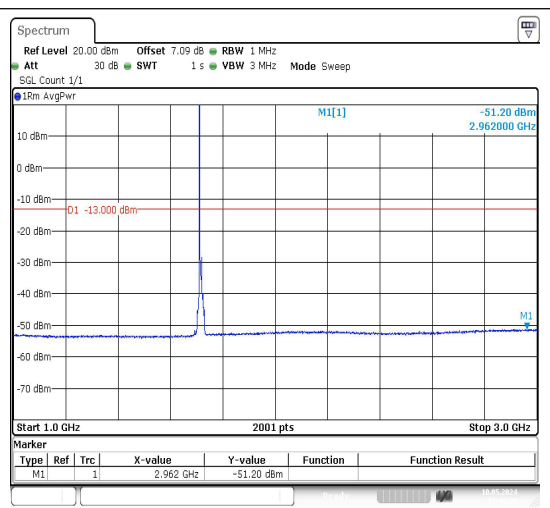

Date: 10.MAY.2024 01:44:38