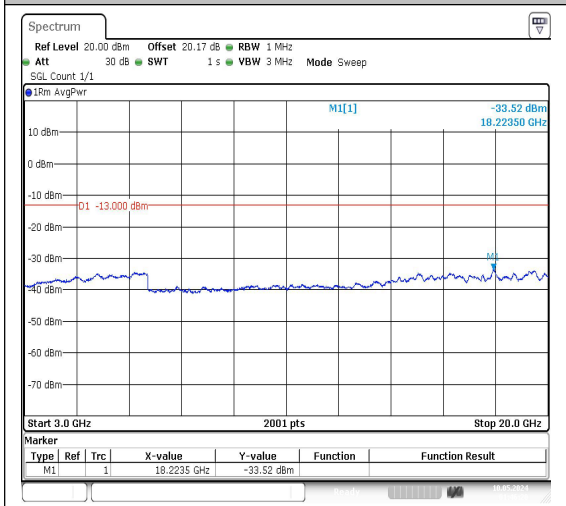

Band66_10MHz_QPSK_132322_1RB#0_30~100
0_30~1000

Date: 10.MAY.2024 01:46:19