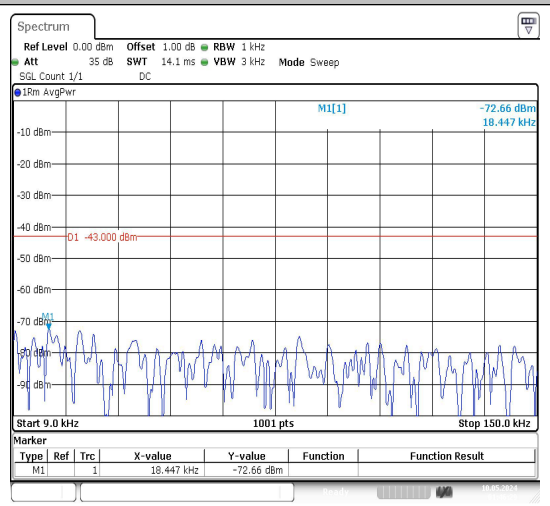

Band66_10MHz_QPSK_132322_1RB#0_1000~3000
00_1000~3000

Date: 10.MAY.2024 01:46:29