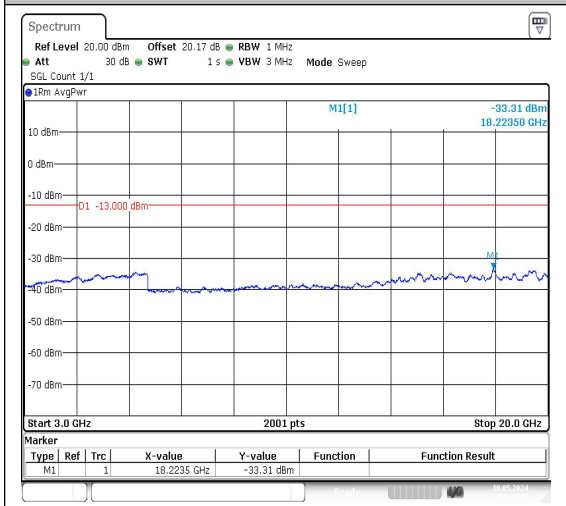

Date: 10.MAY.2024 01:44:29

Date: 10.MAY.2024 01:44:38

Band66\_10MHz\_QPSK\_132022\_1RB#0\_30~100  
0\_30~1000

Band66\_10MHz\_QPSK\_132022\_1RB#0\_1000~3000  
00\_1000~3000

Date: 10.MAY.2024 01:44:47

Date: 10.MAY.2024 01:44:57

Band66\_10MHz\_QPSK\_132022\_1RB#0\_3000~20000  
0000\_3000~20000

Band66\_10MHz\_16QAM\_132022\_1RB#0\_0.009~0.15  
0.15\_0.009~0.15

Date: 10.MAY.2024 01:45:05

Date: 10.MAY.2024 01:45:14

Date: 10.MAY.2024 01:46:01