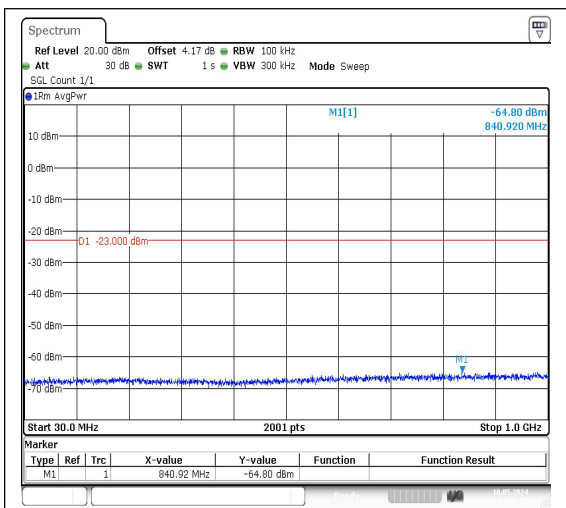

Band66\_10MHz\_QPSK\_132022\_1RB#0\_3000~20000  
0000\_3000~20000

Band66\_10MHz\_16QAM\_132022\_1RB#0\_0.009~0.15  
0.15\_0.009~0.15

Date: 10.MAY.2024 01:45:05

Date: 10.MAY.2024 01:45:14

Date: 10.MAY.2024 01:46:01