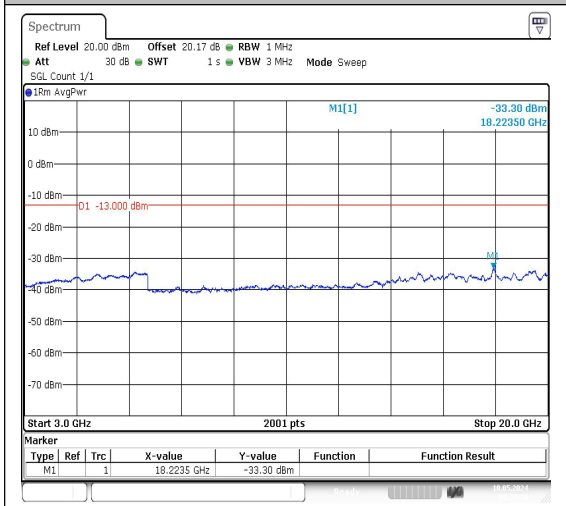

Band66_3MHz_QPSK_131987_1RB#0_30~1000_30~1000

Date: 10.MAY.2024 00:38:11