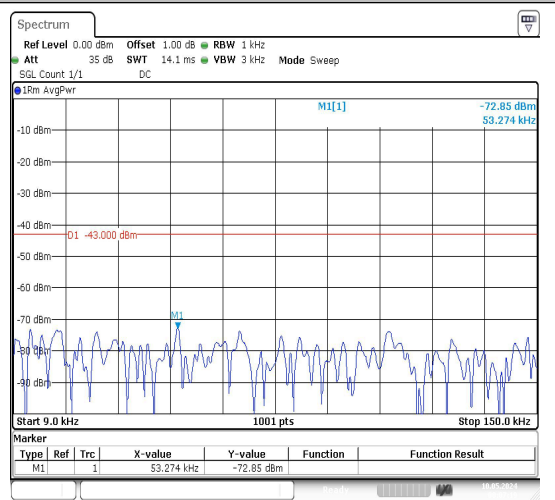

Date: 10.MAY.2024 00:06:52

Date: 10.MAY.2024 00:07:01

Band66_1.4MHz_QPSK_132322_1RB#0_30~100
0_30~1000

Band66_1.4MHz_QPSK_132322_1RB#0_1000~3
000_1000~3000

Date: 10.MAY.2024 00:07:10

Date: 10.MAY.2024 00:07:19