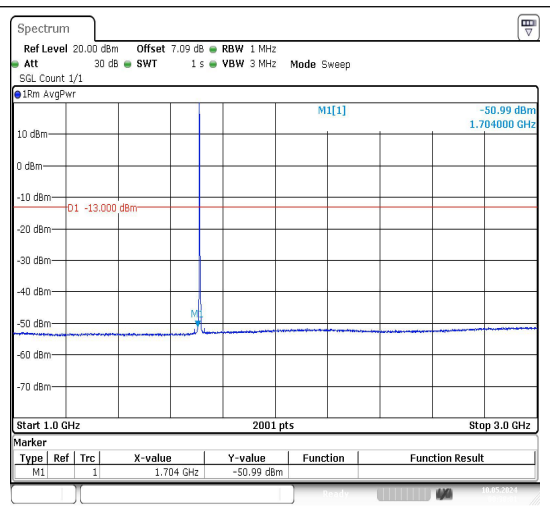

Band66_1.4MHz_16QAM_132665_1RB#0_0.009~
0.15_0.009~0.15

Date: 10.MAY.2024 00:09:00

Date: 10.MAY.2024 00:09:09

Date: 10.MAY.2024 00:37:53

Date: 10.MAY.2024 00:38:02

Band66_3MHz_QPSK_131987_1RB#0_30~1000_30~1000