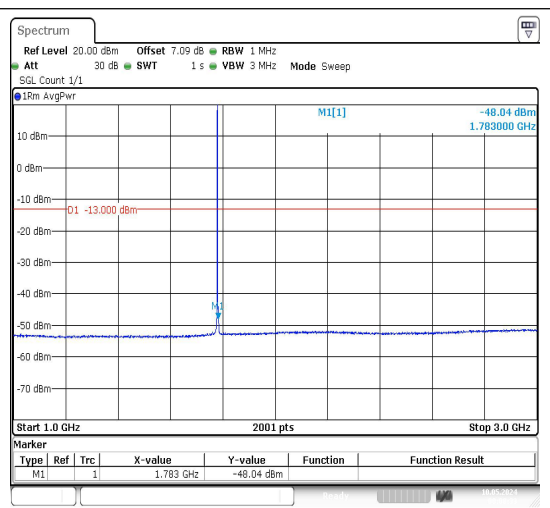

Band66_1.4MHz_QPSK_132322_1RB#0_3000~2
0000_3000~20000

Band66_1.4MHz_16QAM_132322_1RB#0_0.009~
0.15_0.009~0.15

Date: 10.MAY.2024 00:07:28

Date: 10.MAY.2024 00:07:37

Date: 10.MAY.2024 00:08:24

Date: 10.MAY.2024 00:08:33