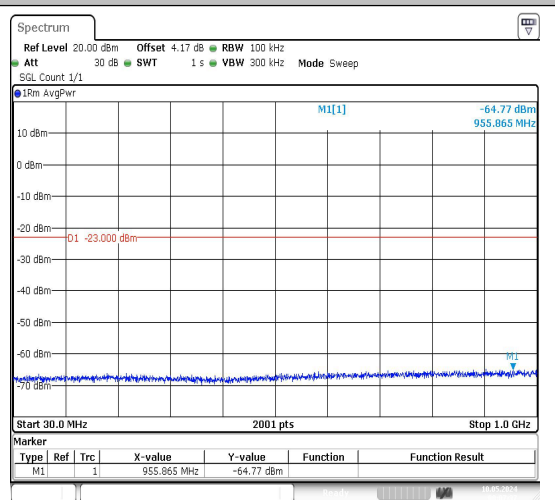

Band66_1.4MHz_16QAM_132322_1RB#0_0.009~
0.15_0.009~0.15

Date: 10.MAY.2024 00:07:37