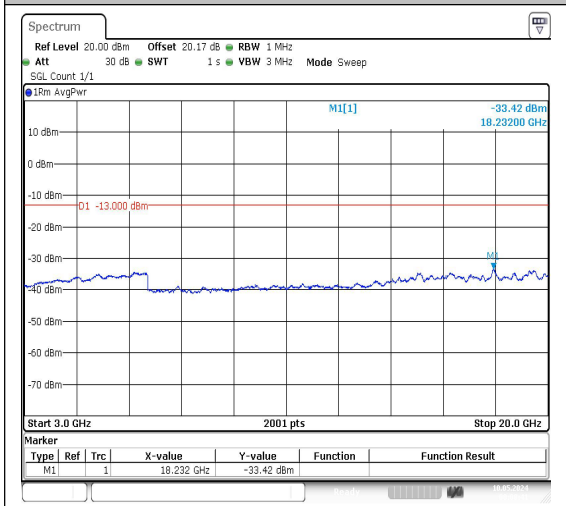

Band66_1.4MHz_QPSK_132665_1RB#0_30~100
0_30~1000

Date: 10.MAY.2024 00:08:42