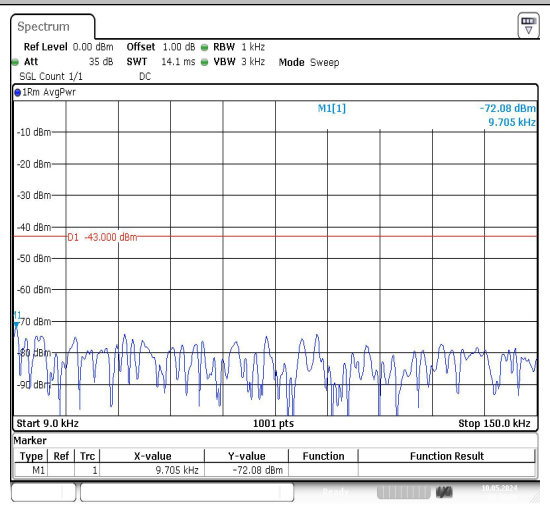

Band66_3MHz_QPSK_131987_1RB#0_1000~3000_0_1000~3000

Date: 10.MAY.2024 00:38:20