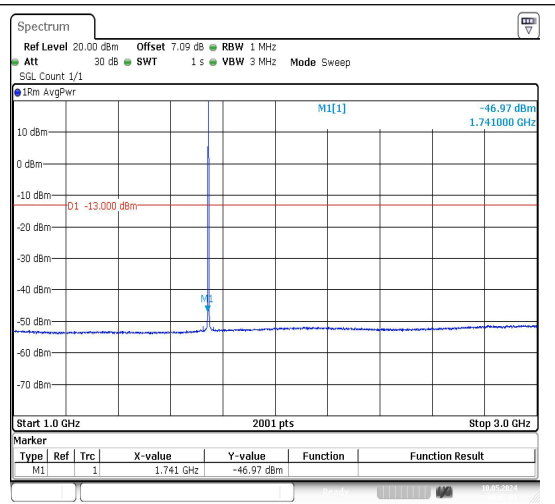

Date: 10.MAY.2024 00:06:52

Date: 10.MAY.2024 00:07:01

Band66_1.4MHz_QPSK_132322_1RB#0_30~100
0_30~1000

Band66_1.4MHz_QPSK_132322_1RB#0_1000~3
000_1000~3000

Date: 10.MAY.2024 00:07:10

Date: 10.MAY.2024 00:07:19