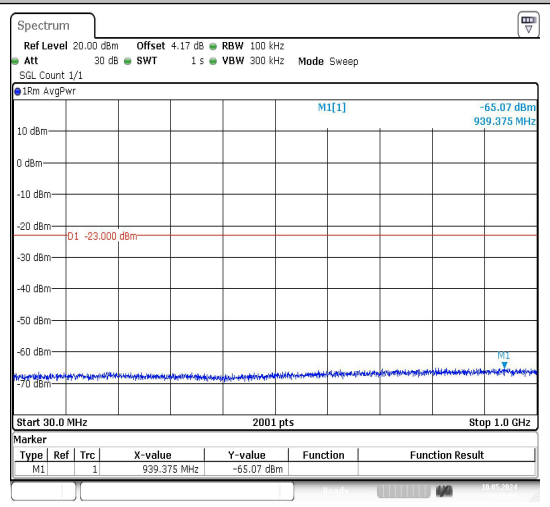

Band66_1.4MHz_16QAM_132665_1RB#0_0.009~
0.15_0.009~0.15

Date: 10.MAY.2024 00:09:09