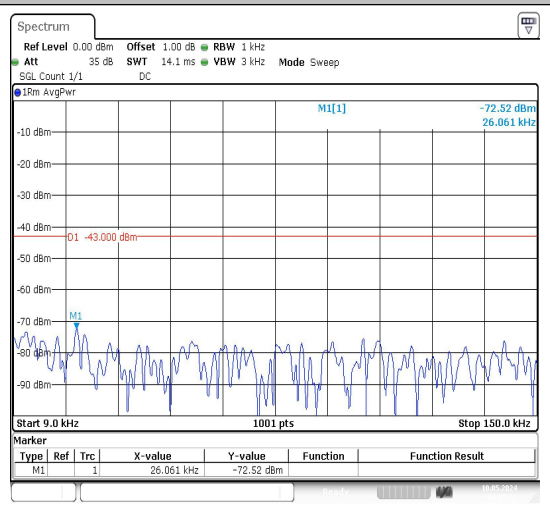

Band66_1.4MHz_QPSK_132665_1RB#0_1000~3
000_1000~3000

Date: 10.MAY.2024 00:08:51