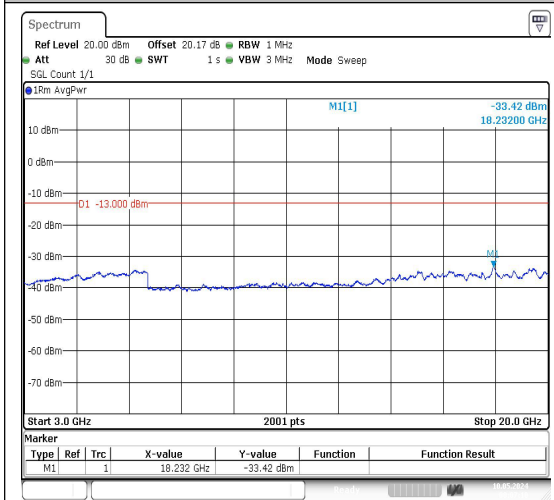

Date: 10.MAY.2024 00:06:52

Date: 10.MAY.2024 00:07:01

Band66_1.4MHz_QPSK_132322_1RB#0_30~100
0_30~1000

Band66_1.4MHz_QPSK_132322_1RB#0_1000~3
000_1000~3000

Date: 10.MAY.2024 00:07:10

Date: 10.MAY.2024 00:07:19