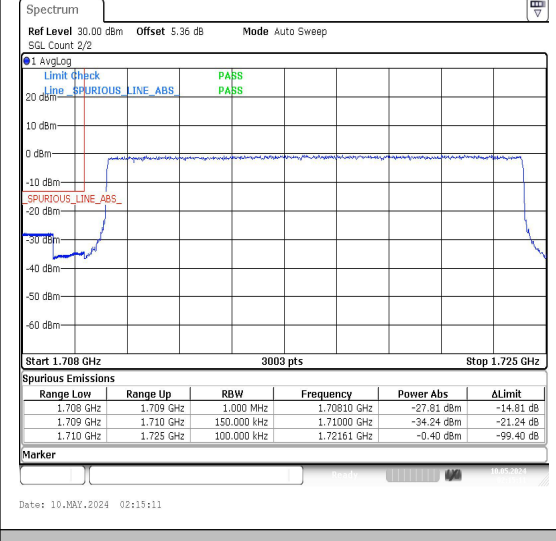

Band66\_15MHz\_QPSK\_132047\_1RB#0

Band66\_15MHz\_16QAM\_132047\_1RB#0

Band66\_15MHz\_QPSK\_132047\_1RB#74

Band66\_15MHz\_16QAM\_132047\_1RB#74

Band66\_15MHz\_QPSK\_132047\_75RB#0

Band66\_15MHz\_16QAM\_132047\_75RB#0