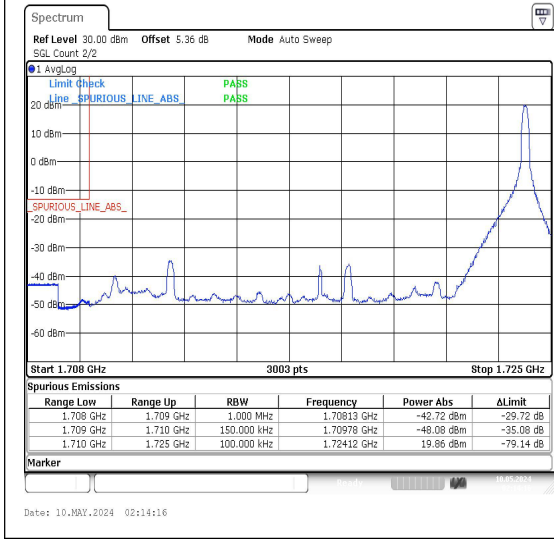

Band66\_15MHz\_QPSK\_132047\_1RB#0

Band66\_15MHz\_16QAM\_132047\_1RB#0

Band66\_15MHz\_QPSK\_132047\_1RB#74

Band66\_15MHz\_16QAM\_132047\_1RB#74

Band66\_15MHz\_QPSK\_132047\_75RB#0

Band66\_15MHz\_16QAM\_132047\_75RB#0