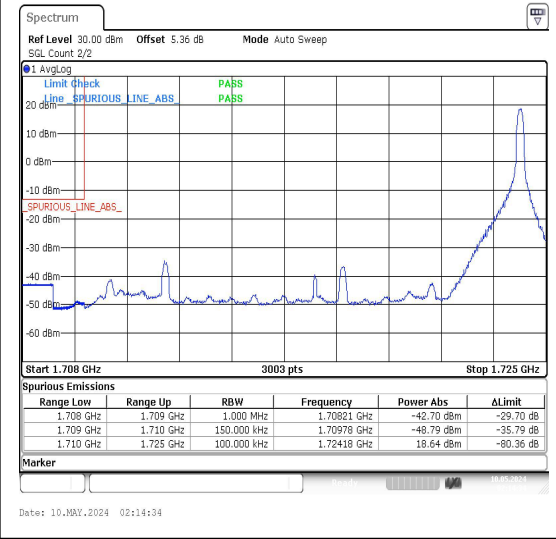

Band66\_15MHz\_QPSK\_132047\_1RB#0

Band66\_15MHz\_16QAM\_132047\_1RB#0

Band66\_15MHz\_QPSK\_132047\_1RB#74

Band66\_15MHz\_16QAM\_132047\_1RB#74

Band66\_15MHz\_QPSK\_132047\_75RB#0

Band66\_15MHz\_16QAM\_132047\_75RB#0