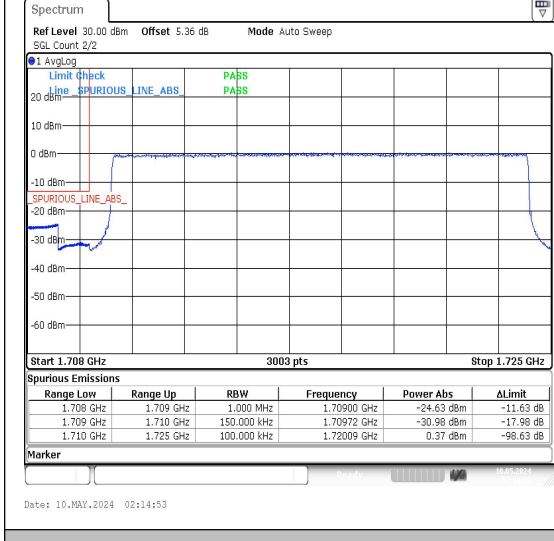

Band66\_15MHz\_QPSK\_132047\_1RB#0

Band66\_15MHz\_16QAM\_132047\_1RB#0

Band66\_15MHz\_QPSK\_132047\_1RB#74

Band66\_15MHz\_16QAM\_132047\_1RB#74

Band66\_15MHz\_QPSK\_132047\_75RB#0

Band66\_15MHz\_16QAM\_132047\_75RB#0