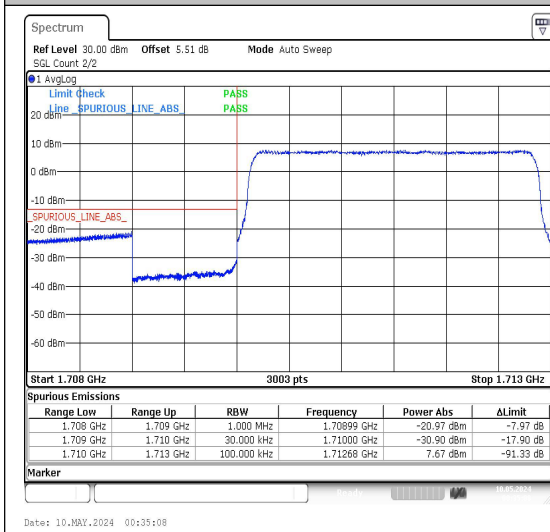

Band66\_3MHz\_QPSK\_131987\_1RB#0

Band66\_3MHz\_16QAM\_131987\_1RB#0

Band66\_3MHz\_QPSK\_131987\_1RB#14

Band66\_3MHz\_16QAM\_131987\_1RB#14

Band66\_3MHz\_QPSK\_131987\_15RB#0

Band66\_3MHz\_16QAM\_131987\_15RB#0