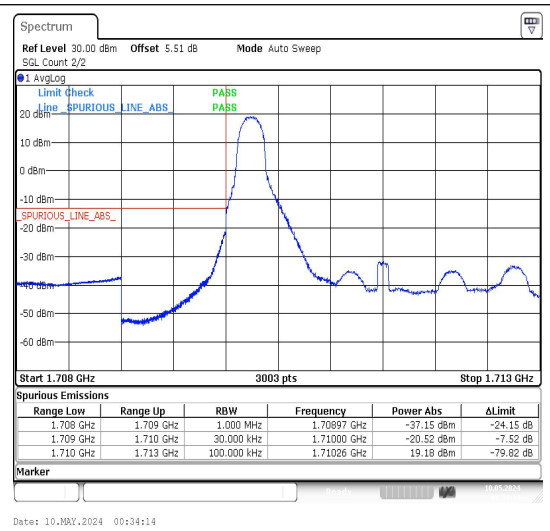

Band66\_3MHz\_QPSK\_131987\_1RB#0

Band66\_3MHz\_16QAM\_131987\_1RB#0

Band66\_3MHz\_QPSK\_131987\_1RB#14

Band66\_3MHz\_16QAM\_131987\_1RB#14

Band66\_3MHz\_QPSK\_131987\_15RB#0

Band66\_3MHz\_16QAM\_131987\_15RB#0