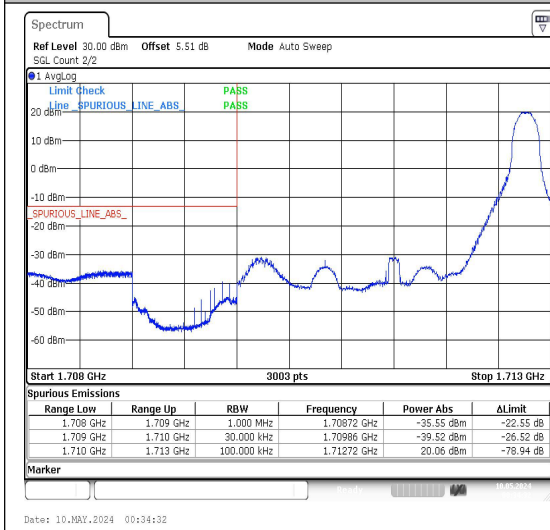

Band66\_3MHz\_QPSK\_131987\_1RB#0

Band66\_3MHz\_16QAM\_131987\_1RB#0

Band66\_3MHz\_QPSK\_131987\_1RB#14

Band66\_3MHz\_16QAM\_131987\_1RB#14

Band66\_3MHz\_QPSK\_131987\_15RB#0

Band66\_3MHz\_16QAM\_131987\_15RB#0