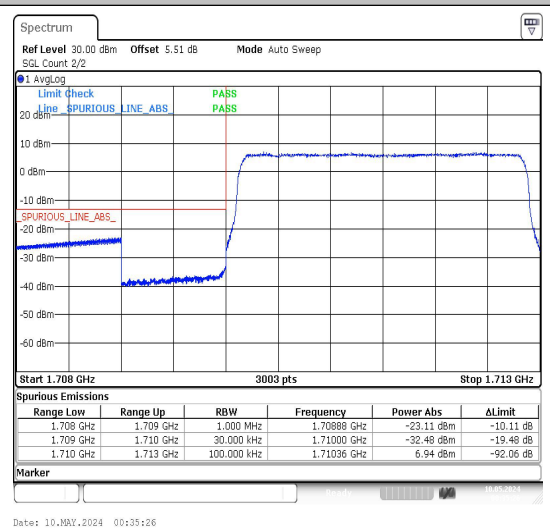

Band66\_3MHz\_QPSK\_131987\_1RB#0

Band66\_3MHz\_16QAM\_131987\_1RB#0

Band66\_3MHz\_QPSK\_131987\_1RB#14

Band66\_3MHz\_16QAM\_131987\_1RB#14

Band66\_3MHz\_QPSK\_131987\_15RB#0

Band66\_3MHz\_16QAM\_131987\_15RB#0