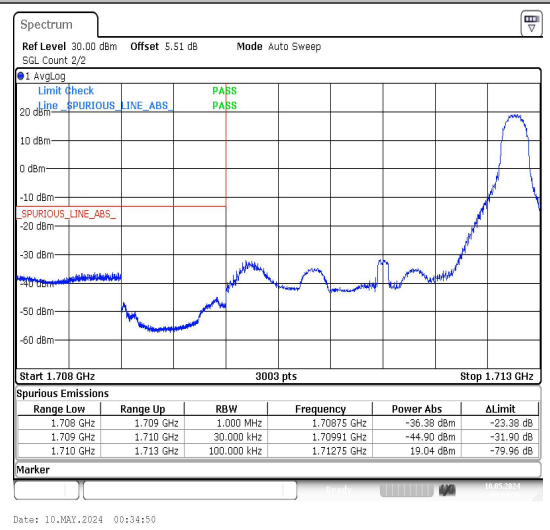

Band66\_3MHz\_QPSK\_131987\_1RB#0

Band66\_3MHz\_16QAM\_131987\_1RB#0

Band66\_3MHz\_QPSK\_131987\_1RB#14

Band66\_3MHz\_16QAM\_131987\_1RB#14

Band66\_3MHz\_QPSK\_131987\_15RB#0

Band66\_3MHz\_16QAM\_131987\_15RB#0