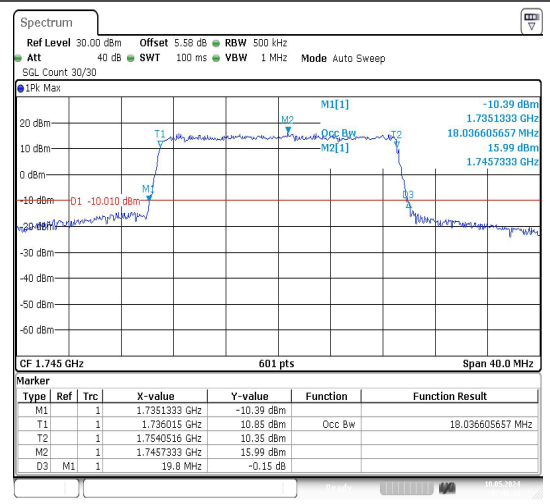

Band66-15MHz-16QAM-132322-75RB#0-PASS

Date: 10.MAY.2024 02:12:57

Band66-15MHz-QPSK-132597-75RB#0-PASS

Date: 10.MAY.2024 02:13:11

Band66-15MHz-16QAM-132597-75RB#0-PASS

Band66-20MHz-QPSK-132072-100RB#0-PASS

Band66-20MHz-16QAM-132072-100RB#0-PASS

Band66-20MHz-QPSK-132322-100RB#0-PASS

Band66-20MHz-16QAM-132322-100RB#0-PASS

Band66-20MHz-QPSK-132572-100RB#0-PASS

Band66-20MHz-16QAM-132572-100RB#0-PASS

Appendix D: Band Edge

Test Result

Band	Bandwidth	Modulation	Channel	RB Configuration	Verdict
Band66	1.4MHz	QPSK	131979	1RB#0	PASS
Band66	1.4MHz	16QAM	131979	1RB#0	PASS
Band66	1.4MHz	QPSK	131979	1RB#5	PASS
Band66	1.4MHz	16QAM	131979	1RB#5	PASS
Band66	1.4MHz	QPSK	131979	6RB#0	PASS
Band66	1.4MHz	16QAM	131979	6RB#0	PASS
Band66	1.4MHz	QPSK	132665	1RB#0	PASS
Band66	1.4MHz	16QAM	132665	1RB#0	PASS
Band66	1.4MHz	QPSK	132665	1RB#5	PASS
Band66	1.4MHz	16QAM	132665	1RB#5	PASS
Band66	1.4MHz	QPSK	132665	6RB#0	PASS
Band66	1.4MHz	16QAM	132665	6RB#0	PASS
Band66	3MHz	QPSK	131987	1RB#0	PASS
Band66	3MHz	16QAM	131987	1RB#0	PASS
Band66	3MHz	QPSK	131987	1RB#14	PASS
Band66	3MHz	16QAM	131987	1RB#14	PASS
Band66	3MHz	QPSK	131987	15RB#0	PASS
Band66	3MHz	16QAM	131987	15RB#0	PASS
Band66	3MHz	QPSK	132657	1RB#0	PASS
Band66	3MHz	16QAM	132657	1RB#0	PASS
Band66	3MHz	QPSK	132657	1RB#14	PASS
Band66	3MHz	16QAM	132657	1RB#14	PASS
Band66	3MHz	QPSK	132657	15RB#0	PASS
Band66	3MHz	16QAM	132657	15RB#0	PASS
Band66	5MHz	QPSK	131997	1RB#0	PASS
Band66	5MHz	16QAM	131997	1RB#0	PASS
Band66	5MHz	QPSK	131997	1RB#24	PASS
Band66	5MHz	16QAM	131997	1RB#24	PASS
Band66	5MHz	QPSK	131997	25RB#0	PASS
Band66	5MHz	16QAM	131997	25RB#0	PASS
Band66	5MHz	QPSK	132647	1RB#0	PASS
Band66	5MHz	16QAM	132647	1RB#0	PASS
Band66	5MHz	QPSK	132647	1RB#24	PASS
Band66	5MHz	16QAM	132647	1RB#24	PASS
Band66	5MHz	QPSK	132647	25RB#0	PASS
Band66	5MHz	16QAM	132647	25RB#0	PASS

Test Graphs