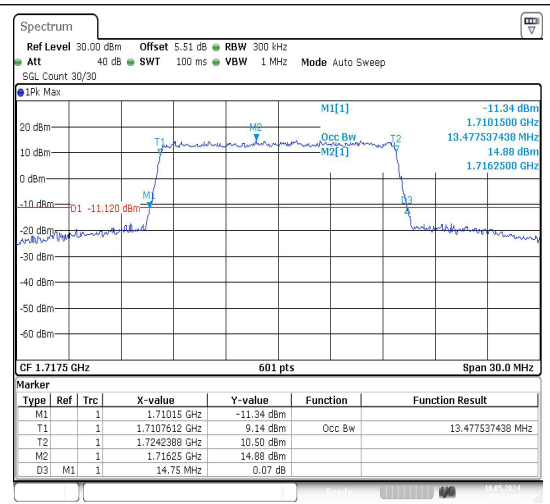

Date: 10.MAY.2024 02:11:56

Band66-15MHz-QPSK-132047-75RB#0-PASS

Date: 10.MAY.2024 02:12:10

Band66-15MHz-16QAM-132047-75RB#0-PASS

Date: 10.MAY.2024 02:12:27

Band66-15MHz-QPSK-132322-75RB#0-PASS

Date: 10.MAY.2024 02:12:41

Band66-15MHz-16QAM-132322-75RB#0-PASS

Date: 10.MAY.2024 02:12:57

Band66-15MHz-QPSK-132597-75RB#0-PASS

Date: 10.MAY.2024 02:13:11

Band66-15MHz-16QAM-132597-75RB#0-PASS

Band66-20MHz-QPSK-132072-100RB#0-PASS

Band66-20MHz-16QAM-132072-100RB#0-PASS

Test Graphs