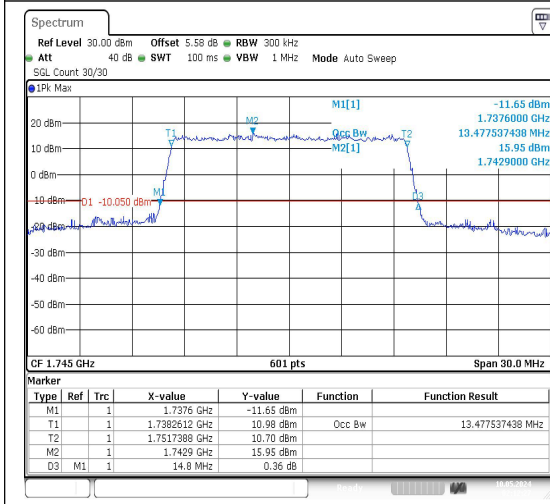

Date: 10.MAY.2024 02:11:56

Band66-15MHz-QPSK-132047-75RB#0-PASS

Date: 10.MAY.2024 02:12:10

Band66-15MHz-16QAM-132047-75RB#0-PASS

Date: 10.MAY.2024 02:12:27

Band66-15MHz-QPSK-132322-75RB#0-PASS

Date: 10.MAY.2024 02:12:41