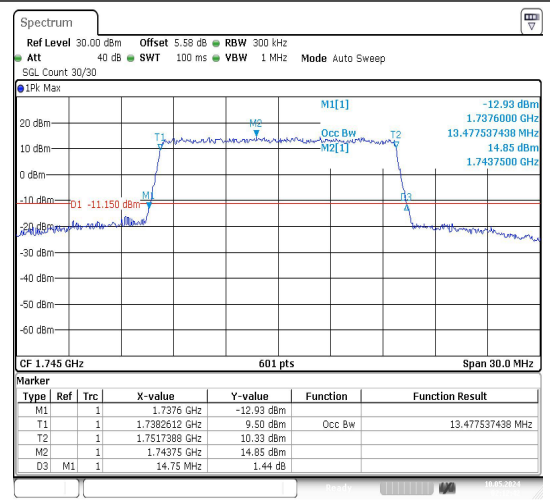

Date: 10.MAY.2024 02:11:56

Band66-15MHz-QPSK-132047-75RB#0-PASS

Date: 10.MAY.2024 02:12:10

Band66-15MHz-16QAM-132047-75RB#0-PASS

Date: 10.MAY.2024 02:12:27

Band66-15MHz-QPSK-132322-75RB#0-PASS

Date: 10.MAY.2024 02:12:41

Band66-15MHz-16QAM-132322-75RB#0-PASS

Date: 10.MAY.2024 02:12:57

Band66-15MHz-QPSK-132597-75RB#0-PASS

Date: 10.MAY.2024 02:13:11

Band66-15MHz-16QAM-132597-75RB#0-PASS

Band66-20MHz-QPSK-132072-100RB#0-PASS

Band66-20MHz-16QAM-132072-100RB#0-PASS

Test Graphs