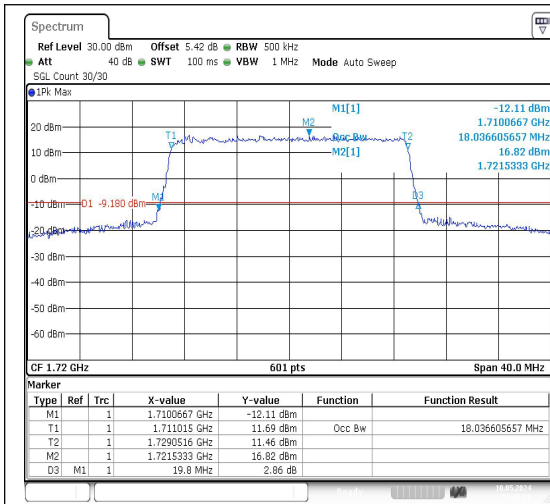

Band66-15MHz-16QAM-132322-75RB#0-PASS

Date: 10.MAY.2024 02:12:57

Band66-15MHz-QPSK-132597-75RB#0-PASS

Date: 10.MAY.2024 02:13:11

Band66-15MHz-16QAM-132597-75RB#0-PASS

Band66-20MHz-QPSK-132072-100RB#0-PASS

Band66-20MHz-16QAM-132072-100RB#0-PASS

Band66-20MHz-QPSK-132322-100RB#0-PASS

Band66-20MHz-16QAM-132322-100RB#0-PASS

Band66-20MHz-QPSK-132572-100RB#0-PASS

Band66-20MHz-16QAM-132572-100RB#0-PASS

Appendix D: Band Edge

Test Result

Band	Bandwidth	Modulation	Channel	RB Configuration	Verdict
Band66	1.4MHz	QPSK	131979	1RB#0	PASS
Band66	1.4MHz	16QAM	131979	1RB#0	PASS
Band66	1.4MHz	QPSK	131979	1RB#5	PASS
Band66	1.4MHz	16QAM	131979	1RB#5	PASS
Band66	1.4MHz	QPSK	131979	6RB#0	PASS
Band66	1.4MHz	16QAM	131979	6RB#0	PASS
Band66	1.4MHz	QPSK	132665	1RB#0	PASS
Band66	1.4MHz	16QAM	132665	1RB#0	PASS
Band66	1.4MHz	QPSK	132665	1RB#5	PASS
Band66	1.4MHz	16QAM	132665	1RB#5	PASS
Band66	1.4MHz	QPSK	132665	6RB#0	PASS
Band66	1.4MHz	16QAM	132665	6RB#0	PASS
Band66	3MHz	QPSK	131987	1RB#0	PASS
Band66	3MHz	16QAM	131987	1RB#0	PASS
Band66	3MHz	QPSK	131987	1RB#14	PASS
Band66	3MHz	16QAM	131987	1RB#14	PASS
Band66	3MHz	QPSK	131987	15RB#0	PASS
Band66	3MHz	16QAM	131987	15RB#0	PASS
Band66	3MHz	QPSK	132657	1RB#0	PASS
Band66	3MHz	16QAM	132657	1RB#0	PASS
Band66	3MHz	QPSK	132657	1RB#14	PASS
Band66	3MHz	16QAM	132657	1RB#14	PASS
Band66	3MHz	QPSK	132657	15RB#0	PASS
Band66	3MHz	16QAM	132657	15RB#0	PASS
Band66	5MHz	QPSK	131997	1RB#0	PASS
Band66	5MHz	16QAM	131997	1RB#0	PASS
Band66	5MHz	QPSK	131997	1RB#24	PASS
Band66	5MHz	16QAM	131997	1RB#24	PASS
Band66	5MHz	QPSK	131997	25RB#0	PASS
Band66	5MHz	16QAM	131997	25RB#0	PASS
Band66	5MHz	QPSK	132647	1RB#0	PASS
Band66	5MHz	16QAM	132647	1RB#0	PASS
Band66	5MHz	QPSK	132647	1RB#24	PASS
Band66	5MHz	16QAM	132647	1RB#24	PASS
Band66	5MHz	QPSK	132647	25RB#0	PASS
Band66	5MHz	16QAM	132647	25RB#0	PASS

Test Graphs