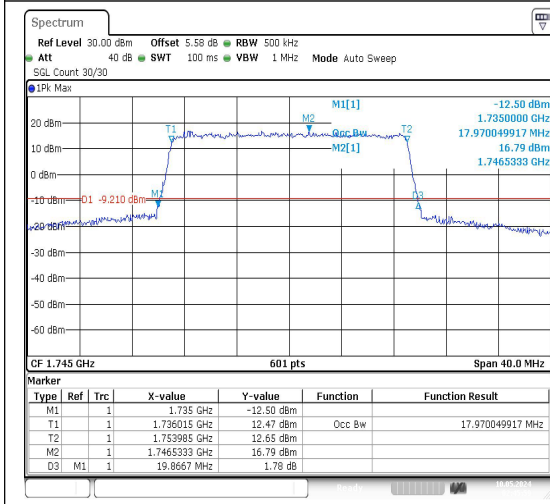

Band66-15MHz-16QAM-132322-75RB#0-PASS

Date: 10.MAY.2024 02:12:57

Band66-15MHz-QPSK-132597-75RB#0-PASS

Date: 10.MAY.2024 02:13:11

Band66-15MHz-16QAM-132597-75RB#0-PASS

Band66-20MHz-QPSK-132072-100RB#0-PASS

Band66-20MHz-16QAM-132072-100RB#0-PASS

Band66-20MHz-QPSK-132322-100RB#0-PASS

Band66-20MHz-16QAM-132322-100RB#0-PASS

Band66-20MHz-QPSK-132572-100RB#0-PASS

Band66-20MHz-16QAM-132572-100RB#0-PASS

Appendix D: Band Edge

Test Result

Band	Bandwidth	Modulation	Channel	RB Configuration	Verdict
Band66	1.4MHz	QPSK	131979	1RB#0	PASS
Band66	1.4MHz	16QAM	131979	1RB#0	PASS
Band66	1.4MHz	QPSK	131979	1RB#5	PASS
Band66	1.4MHz	16QAM	131979	1RB#5	PASS
Band66	1.4MHz	QPSK	131979	6RB#0	PASS
Band66	1.4MHz	16QAM	131979	6RB#0	PASS
Band66	1.4MHz	QPSK	132665	1RB#0	PASS
Band66	1.4MHz	16QAM	132665	1RB#0	PASS
Band66	1.4MHz	QPSK	132665	1RB#5	PASS
Band66	1.4MHz	16QAM	132665	1RB#5	PASS
Band66	1.4MHz	QPSK	132665	6RB#0	PASS
Band66	1.4MHz	16QAM	132665	6RB#0	PASS
Band66	3MHz	QPSK	131987	1RB#0	PASS
Band66	3MHz	16QAM	131987	1RB#0	PASS
Band66	3MHz	QPSK	131987	1RB#14	PASS
Band66	3MHz	16QAM	131987	1RB#14	PASS
Band66	3MHz	QPSK	131987	15RB#0	PASS
Band66	3MHz	16QAM	131987	15RB#0	PASS
Band66	3MHz	QPSK	132657	1RB#0	PASS
Band66	3MHz	16QAM	132657	1RB#0	PASS
Band66	3MHz	QPSK	132657	1RB#14	PASS
Band66	3MHz	16QAM	132657	1RB#14	PASS
Band66	3MHz	QPSK	132657	15RB#0	PASS
Band66	3MHz	16QAM	132657	15RB#0	PASS
Band66	5MHz	QPSK	131997	1RB#0	PASS
Band66	5MHz	16QAM	131997	1RB#0	PASS
Band66	5MHz	QPSK	131997	1RB#24	PASS
Band66	5MHz	16QAM	131997	1RB#24	PASS
Band66	5MHz	QPSK	131997	25RB#0	PASS
Band66	5MHz	16QAM	131997	25RB#0	PASS
Band66	5MHz	QPSK	132647	1RB#0	PASS
Band66	5MHz	16QAM	132647	1RB#0	PASS
Band66	5MHz	QPSK	132647	1RB#24	PASS
Band66	5MHz	16QAM	132647	1RB#24	PASS
Band66	5MHz	QPSK	132647	25RB#0	PASS
Band66	5MHz	16QAM	132647	25RB#0	PASS