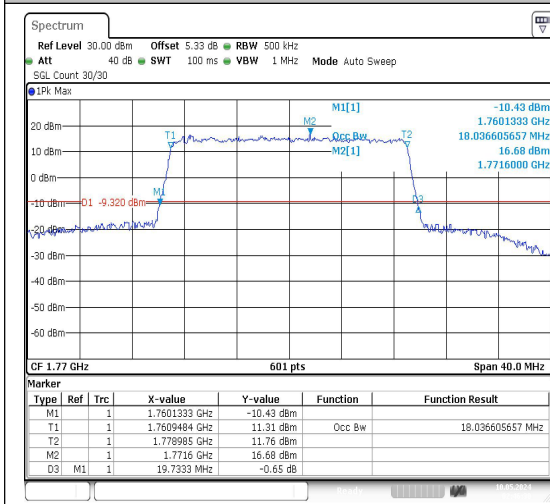

Band66-20MHz-QPSK-132322-100RB#0-PASS

Band66-20MHz-16QAM-132322-100RB#0-PASS

Band66-20MHz-QPSK-132572-100RB#0-PASS

Band66-20MHz-16QAM-132572-100RB#0-PASS

Appendix D: Band Edge

Test Result

Band	Bandwidth	Modulation	Channel	RB Configuration	Verdict
Band66	1.4MHz	QPSK	131979	1RB#0	PASS
Band66	1.4MHz	16QAM	131979	1RB#0	PASS
Band66	1.4MHz	QPSK	131979	1RB#5	PASS
Band66	1.4MHz	16QAM	131979	1RB#5	PASS
Band66	1.4MHz	QPSK	131979	6RB#0	PASS
Band66	1.4MHz	16QAM	131979	6RB#0	PASS
Band66	1.4MHz	QPSK	132665	1RB#0	PASS
Band66	1.4MHz	16QAM	132665	1RB#0	PASS
Band66	1.4MHz	QPSK	132665	1RB#5	PASS
Band66	1.4MHz	16QAM	132665	1RB#5	PASS
Band66	1.4MHz	QPSK	132665	6RB#0	PASS
Band66	1.4MHz	16QAM	132665	6RB#0	PASS
Band66	3MHz	QPSK	131987	1RB#0	PASS
Band66	3MHz	16QAM	131987	1RB#0	PASS
Band66	3MHz	QPSK	131987	1RB#14	PASS
Band66	3MHz	16QAM	131987	1RB#14	PASS
Band66	3MHz	QPSK	131987	15RB#0	PASS
Band66	3MHz	16QAM	131987	15RB#0	PASS
Band66	3MHz	QPSK	132657	1RB#0	PASS
Band66	3MHz	16QAM	132657	1RB#0	PASS
Band66	3MHz	QPSK	132657	1RB#14	PASS
Band66	3MHz	16QAM	132657	1RB#14	PASS
Band66	3MHz	QPSK	132657	15RB#0	PASS
Band66	3MHz	16QAM	132657	15RB#0	PASS
Band66	5MHz	QPSK	131997	1RB#0	PASS
Band66	5MHz	16QAM	131997	1RB#0	PASS
Band66	5MHz	QPSK	131997	1RB#24	PASS
Band66	5MHz	16QAM	131997	1RB#24	PASS
Band66	5MHz	QPSK	131997	25RB#0	PASS
Band66	5MHz	16QAM	131997	25RB#0	PASS
Band66	5MHz	QPSK	132647	1RB#0	PASS
Band66	5MHz	16QAM	132647	1RB#0	PASS
Band66	5MHz	QPSK	132647	1RB#24	PASS
Band66	5MHz	16QAM	132647	1RB#24	PASS
Band66	5MHz	QPSK	132647	25RB#0	PASS
Band66	5MHz	16QAM	132647	25RB#0	PASS