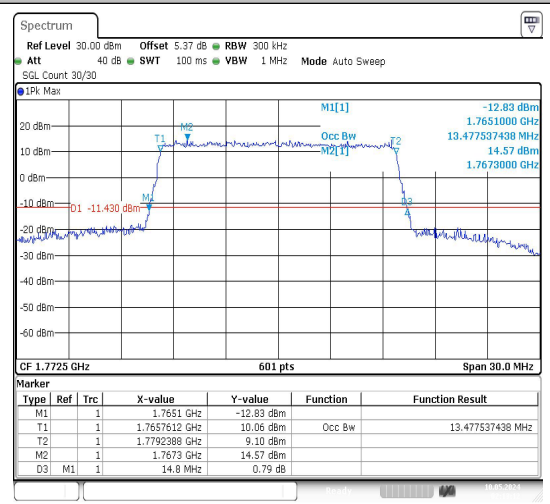

Date: 10.MAY.2024 02:11:56

Band66-15MHz-QPSK-132047-75RB#0-PASS

Date: 10.MAY.2024 02:12:10

Band66-15MHz-16QAM-132047-75RB#0-PASS

Date: 10.MAY.2024 02:12:27

Band66-15MHz-QPSK-132322-75RB#0-PASS

Date: 10.MAY.2024 02:12:41

Band66-15MHz-16QAM-132322-75RB#0-PASS

Date: 10.MAY.2024 02:12:57

Band66-15MHz-QPSK-132597-75RB#0-PASS

Date: 10.MAY.2024 02:13:11

Band66-15MHz-16QAM-132597-75RB#0-PASS

Band66-20MHz-QPSK-132072-100RB#0-PASS

Band66-20MHz-16QAM-132072-100RB#0-PASS

Test Graphs