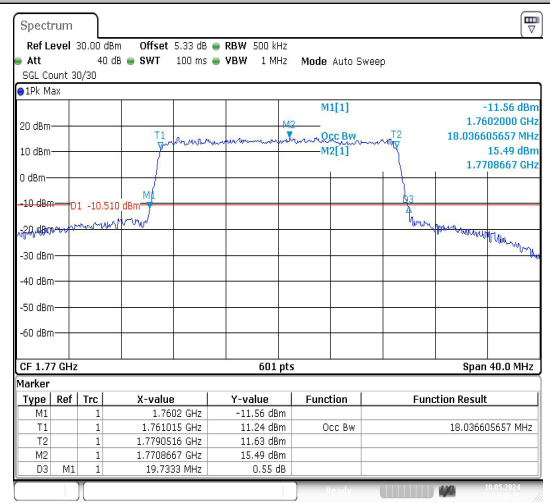

Band66-15MHz-16QAM-132322-75RB#0-PASS

Date: 10.MAY.2024 02:12:57

Band66-15MHz-QPSK-132597-75RB#0-PASS

Date: 10.MAY.2024 02:13:11

Band66-15MHz-16QAM-132597-75RB#0-PASS

Band66-20MHz-QPSK-132072-100RB#0-PASS

Band66-20MHz-16QAM-132072-100RB#0-PASS

Band66-20MHz-QPSK-132322-100RB#0-PASS

Band66-20MHz-16QAM-132322-100RB#0-PASS

Band66-20MHz-QPSK-132572-100RB#0-PASS

Band66-20MHz-16QAM-132572-100RB#0-PASS

Appendix D: Band Edge

Test Result

Band	Bandwidth	Modulation	Channel	RB Configuration	Verdict
Band66	1.4MHz	QPSK	131979	1RB#0	PASS
Band66	1.4MHz	16QAM	131979	1RB#0	PASS
Band66	1.4MHz	QPSK	131979	1RB#5	PASS
Band66	1.4MHz	16QAM	131979	1RB#5	PASS
Band66	1.4MHz	QPSK	131979	6RB#0	PASS
Band66	1.4MHz	16QAM	131979	6RB#0	PASS
Band66	1.4MHz	QPSK	132665	1RB#0	PASS
Band66	1.4MHz	16QAM	132665	1RB#0	PASS
Band66	1.4MHz	QPSK	132665	1RB#5	PASS
Band66	1.4MHz	16QAM	132665	1RB#5	PASS
Band66	1.4MHz	QPSK	132665	6RB#0	PASS
Band66	1.4MHz	16QAM	132665	6RB#0	PASS
Band66	3MHz	QPSK	131987	1RB#0	PASS
Band66	3MHz	16QAM	131987	1RB#0	PASS
Band66	3MHz	QPSK	131987	1RB#14	PASS
Band66	3MHz	16QAM	131987	1RB#14	PASS
Band66	3MHz	QPSK	131987	15RB#0	PASS
Band66	3MHz	16QAM	131987	15RB#0	PASS
Band66	3MHz	QPSK	132657	1RB#0	PASS
Band66	3MHz	16QAM	132657	1RB#0	PASS
Band66	3MHz	QPSK	132657	1RB#14	PASS
Band66	3MHz	16QAM	132657	1RB#14	PASS
Band66	3MHz	QPSK	132657	15RB#0	PASS
Band66	3MHz	16QAM	132657	15RB#0	PASS
Band66	5MHz	QPSK	131997	1RB#0	PASS
Band66	5MHz	16QAM	131997	1RB#0	PASS
Band66	5MHz	QPSK	131997	1RB#24	PASS
Band66	5MHz	16QAM	131997	1RB#24	PASS
Band66	5MHz	QPSK	131997	25RB#0	PASS
Band66	5MHz	16QAM	131997	25RB#0	PASS
Band66	5MHz	QPSK	132647	1RB#0	PASS
Band66	5MHz	16QAM	132647	1RB#0	PASS
Band66	5MHz	QPSK	132647	1RB#24	PASS
Band66	5MHz	16QAM	132647	1RB#24	PASS
Band66	5MHz	QPSK	132647	25RB#0	PASS
Band66	5MHz	16QAM	132647	25RB#0	PASS

Test Graphs