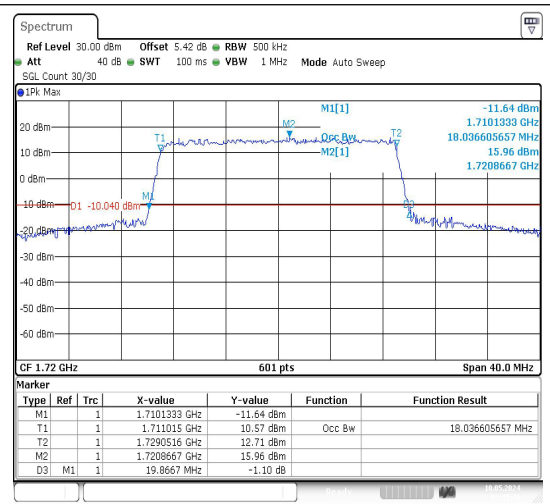

Band66-15MHz-16QAM-132322-75RB#0-PASS

Date: 10.MAY.2024 02:12:57

Band66-15MHz-QPSK-132597-75RB#0-PASS

Date: 10.MAY.2024 02:13:11

Band66-15MHz-16QAM-132597-75RB#0-PASS

Band66-20MHz-QPSK-132072-100RB#0-PASS

Band66-20MHz-16QAM-132072-100RB#0-PASS

Band66-20MHz-QPSK-132322-100RB#0-PASS

Band66-20MHz-16QAM-132322-100RB#0-PASS

Band66-20MHz-QPSK-132572-100RB#0-PASS

Band66-20MHz-16QAM-132572-100RB#0-PASS

Appendix D: Band Edge

Test Result

Band	Bandwidth	Modulation	Channel	RB Configuration	Verdict
Band66	1.4MHz	QPSK	131979	1RB#0	PASS
Band66	1.4MHz	16QAM	131979	1RB#0	PASS
Band66	1.4MHz	QPSK	131979	1RB#5	PASS
Band66	1.4MHz	16QAM	131979	1RB#5	PASS
Band66	1.4MHz	QPSK	131979	6RB#0	PASS
Band66	1.4MHz	16QAM	131979	6RB#0	PASS
Band66	1.4MHz	QPSK	132665	1RB#0	PASS
Band66	1.4MHz	16QAM	132665	1RB#0	PASS
Band66	1.4MHz	QPSK	132665	1RB#5	PASS
Band66	1.4MHz	16QAM	132665	1RB#5	PASS
Band66	1.4MHz	QPSK	132665	6RB#0	PASS
Band66	1.4MHz	16QAM	132665	6RB#0	PASS
Band66	3MHz	QPSK	131987	1RB#0	PASS
Band66	3MHz	16QAM	131987	1RB#0	PASS
Band66	3MHz	QPSK	131987	1RB#14	PASS
Band66	3MHz	16QAM	131987	1RB#14	PASS
Band66	3MHz	QPSK	131987	15RB#0	PASS
Band66	3MHz	16QAM	131987	15RB#0	PASS
Band66	3MHz	QPSK	132657	1RB#0	PASS
Band66	3MHz	16QAM	132657	1RB#0	PASS
Band66	3MHz	QPSK	132657	1RB#14	PASS
Band66	3MHz	16QAM	132657	1RB#14	PASS
Band66	3MHz	QPSK	132657	15RB#0	PASS
Band66	3MHz	16QAM	132657	15RB#0	PASS
Band66	5MHz	QPSK	131997	1RB#0	PASS
Band66	5MHz	16QAM	131997	1RB#0	PASS
Band66	5MHz	QPSK	131997	1RB#24	PASS
Band66	5MHz	16QAM	131997	1RB#24	PASS
Band66	5MHz	QPSK	131997	25RB#0	PASS
Band66	5MHz	16QAM	131997	25RB#0	PASS
Band66	5MHz	QPSK	132647	1RB#0	PASS
Band66	5MHz	16QAM	132647	1RB#0	PASS
Band66	5MHz	QPSK	132647	1RB#24	PASS
Band66	5MHz	16QAM	132647	1RB#24	PASS
Band66	5MHz	QPSK	132647	25RB#0	PASS
Band66	5MHz	16QAM	132647	25RB#0	PASS

Test Graphs