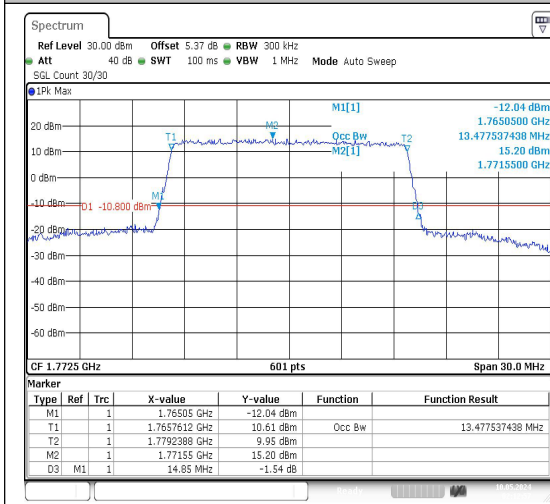

Date: 10.MAY.2024 02:11:56

Band66-15MHz-QPSK-132047-75RB#0-PASS

Date: 10.MAY.2024 02:12:10

Band66-15MHz-16QAM-132047-75RB#0-PASS

Date: 10.MAY.2024 02:12:27

Band66-15MHz-QPSK-132322-75RB#0-PASS

Date: 10.MAY.2024 02:12:41

Band66-15MHz-16QAM-132322-75RB#0-PASS

Date: 10.MAY.2024 02:12:57

Band66-15MHz-QPSK-132597-75RB#0-PASS

Date: 10.MAY.2024 02:13:11

Band66-15MHz-16QAM-132597-75RB#0-PASS

Band66-20MHz-QPSK-132072-100RB#0-PASS

Band66-20MHz-16QAM-132072-100RB#0-PASS

Test Graphs