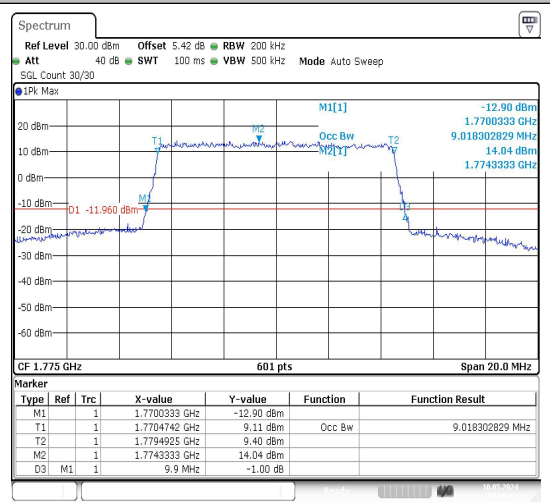

Band66-10MHz-16QAM-132022-50RB#0-PASS

Date: 10.MAY.2024 01:39:12

Date: 10.MAY.2024 01:39:27

Band66-10MHz-QPSK-132322-50RB#0-PASS

Band66-10MHz-16QAM-132322-50RB#0-PASS

Date: 10.MAY.2024 01:39:46

Date: 10.MAY.2024 01:40:02

Band66-10MHz-QPSK-132622-50RB#0-PASS

Band66-10MHz-16QAM-132622-50RB#0-PASS