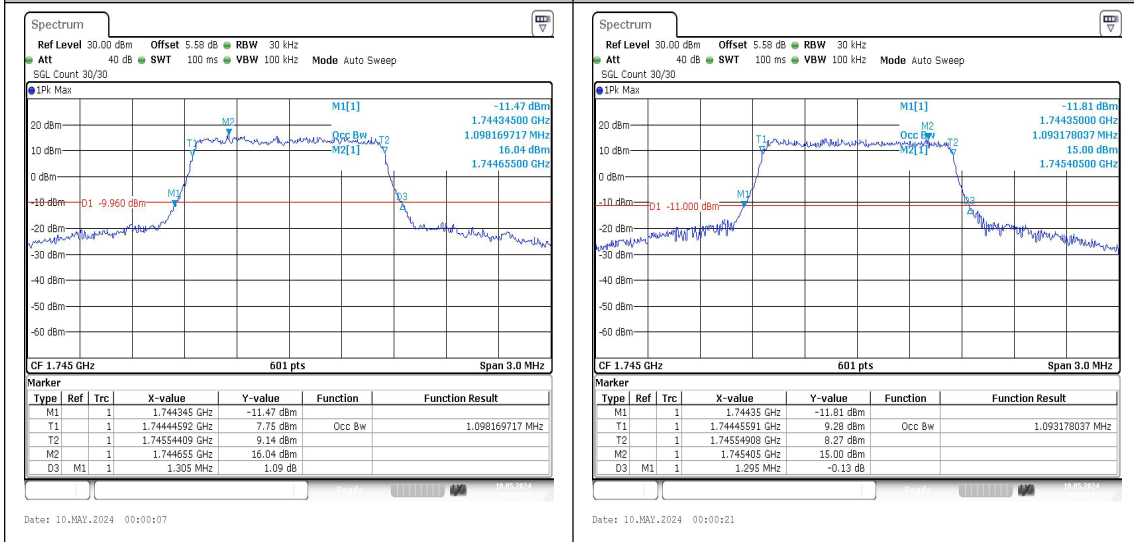

Test Graphs

Band66-1.4MHz-QPSK-131979-6RB#0-PASS

Band66-1.4MHz-16QAM-131979-6RB#0-PASS

Band66-1.4MHz-16QAM-132322-6RB#0-PASS

Date: 10.MAY.2024 01:38:39

Date: 10.MAY.2024 01:38:54

Band66-10MHz-QPSK-132022-50RB#0-PASS

Band66-10MHz-16QAM-132022-50RB#0-PASS

Date: 10.MAY.2024 01:39:12

Date: 10.MAY.2024 01:39:27

Band66-10MHz-QPSK-132322-50RB#0-PASS

Band66-10MHz-16QAM-132322-50RB#0-PASS

Date: 10.MAY.2024 01:39:46

Date: 10.MAY.2024 01:40:02