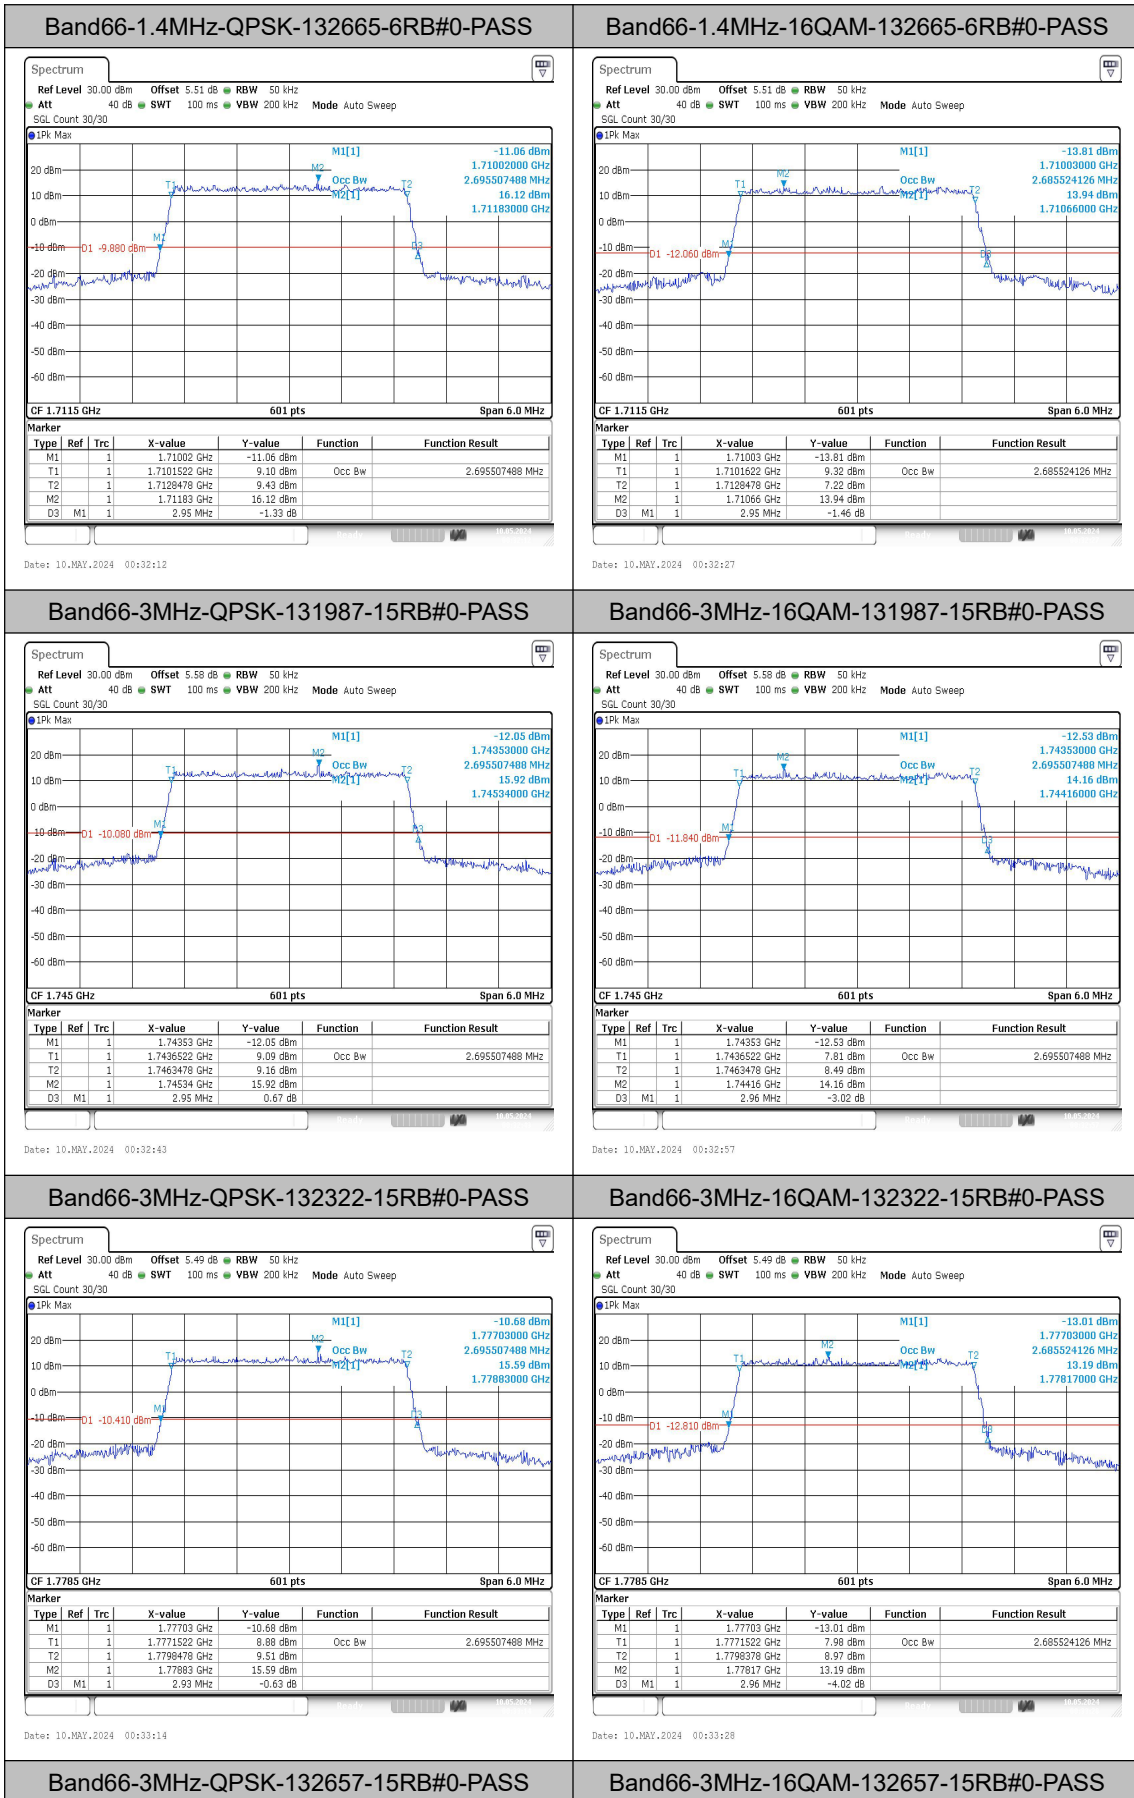

Test Graphs

Band66-1.4MHz-QPSK-131979-6RB#0-PASS

Band66-1.4MHz-16QAM-131979-6RB#0-PASS

Band66-1.4MHz-16QAM-132322-6RB#0-PASS

Date: 10.MAY.2024 01:38:39

Date: 10.MAY.2024 01:38:54

Band66-10MHz-QPSK-132022-50RB#0-PASS

Band66-10MHz-16QAM-132022-50RB#0-PASS

Date: 10.MAY.2024 01:39:12

Date: 10.MAY.2024 01:39:27

Band66-10MHz-QPSK-132322-50RB#0-PASS

Band66-10MHz-16QAM-132322-50RB#0-PASS

Date: 10.MAY.2024 01:39:46

Date: 10.MAY.2024 01:40:02

Band66-10MHz-QPSK-132622-50RB#0-PASS

Band66-10MHz-16QAM-132622-50RB#0-PASS