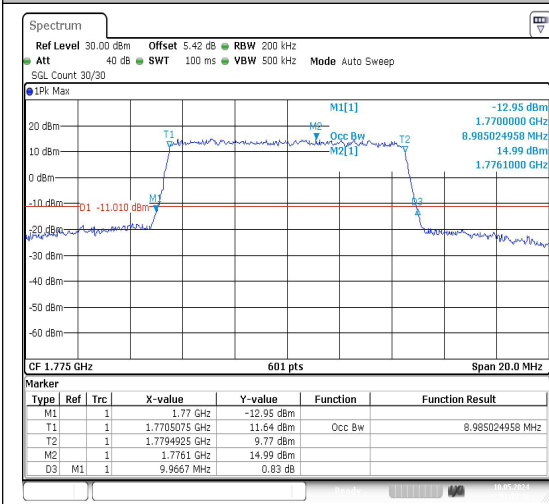

Band66-10MHz-16QAM-132022-50RB#0-PASS

Date: 10.MAY.2024 01:39:12

Date: 10.MAY.2024 01:39:27

Band66-10MHz-QPSK-132322-50RB#0-PASS

Band66-10MHz-16QAM-132322-50RB#0-PASS

Date: 10.MAY.2024 01:39:46

Date: 10.MAY.2024 01:40:02

Band66-10MHz-QPSK-132622-50RB#0-PASS

Band66-10MHz-16QAM-132622-50RB#0-PASS