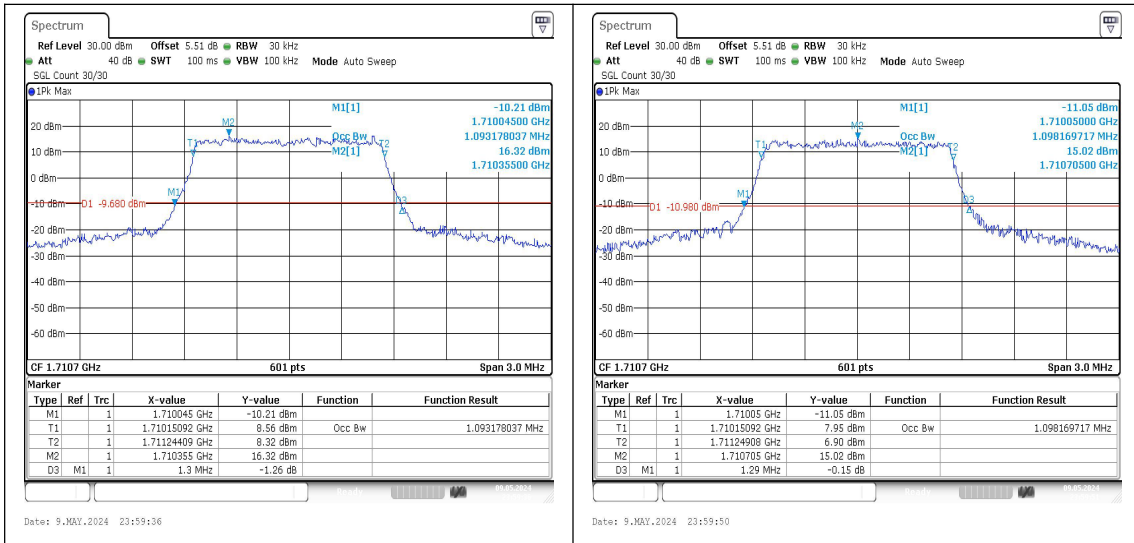

Test Graphs

Band66-1.4MHz-QPSK-131979-6RB#0-PASS

Band66-1.4MHz-16QAM-131979-6RB#0-PASS

Band66-1.4MHz-16QAM-132322-6RB#0-PASS

Date: 10.MAY.2024 01:38:39

Date: 10.MAY.2024 01:38:54

Band66-10MHz-QPSK-132022-50RB#0-PASS

Band66-10MHz-16QAM-132022-50RB#0-PASS

Date: 10.MAY.2024 01:39:12

Date: 10.MAY.2024 01:39:27

Band66-10MHz-QPSK-132322-50RB#0-PASS

Band66-10MHz-16QAM-132322-50RB#0-PASS

Date: 10.MAY.2024 01:39:46

Date: 10.MAY.2024 01:40:02