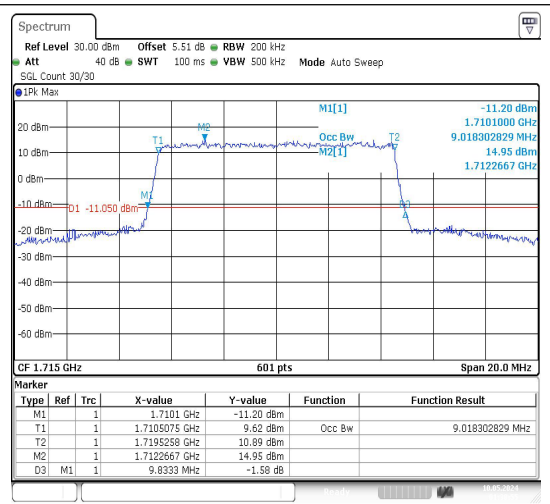

Test Graphs

Band66-1.4MHz-QPSK-131979-6RB#0-PASS

Band66-1.4MHz-16QAM-131979-6RB#0-PASS

Band66-1.4MHz-16QAM-132322-6RB#0-PASS

Date: 10.MAY.2024 01:38:39

Date: 10.MAY.2024 01:38:54

Band66-10MHz-QPSK-132022-50RB#0-PASS

Band66-10MHz-16QAM-132022-50RB#0-PASS

Date: 10.MAY.2024 01:39:12

Date: 10.MAY.2024 01:39:27

Band66-10MHz-QPSK-132322-50RB#0-PASS

Band66-10MHz-16QAM-132322-50RB#0-PASS

Date: 10.MAY.2024 01:39:46

Date: 10.MAY.2024 01:40:02