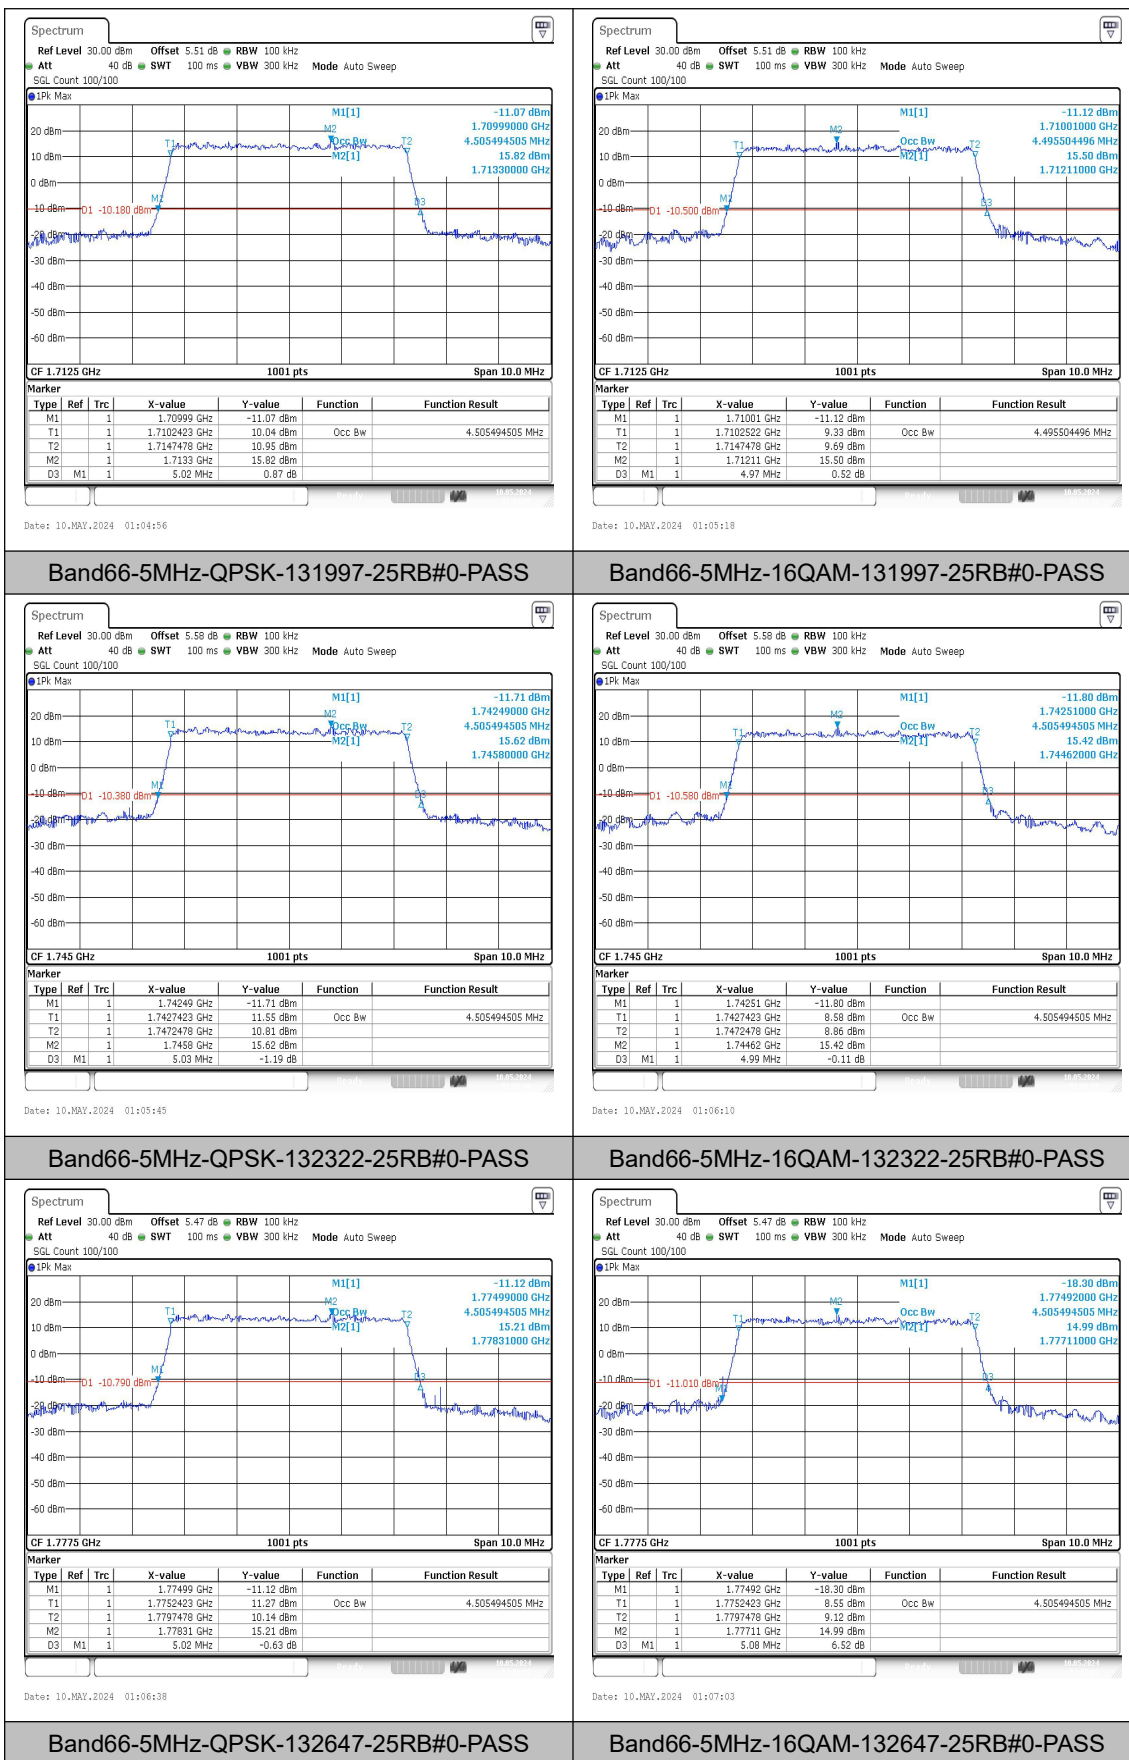

Test Graphs

Band66-1.4MHz-QPSK-131979-6RB#0-PASS

Band66-1.4MHz-16QAM-131979-6RB#0-PASS

Band66-1.4MHz-16QAM-132322-6RB#0-PASS

Date: 10.MAY.2024 01:38:39

Date: 10.MAY.2024 01:38:54

Band66-10MHz-QPSK-132022-50RB#0-PASS

Band66-10MHz-16QAM-132022-50RB#0-PASS

Date: 10.MAY.2024 01:39:12

Date: 10.MAY.2024 01:39:27

Band66-10MHz-QPSK-132322-50RB#0-PASS

Band66-10MHz-16QAM-132322-50RB#0-PASS

Date: 10.MAY.2024 01:39:46

Date: 10.MAY.2024 01:40:02

Band66-10MHz-QPSK-132622-50RB#0-PASS

Band66-10MHz-16QAM-132622-50RB#0-PASS