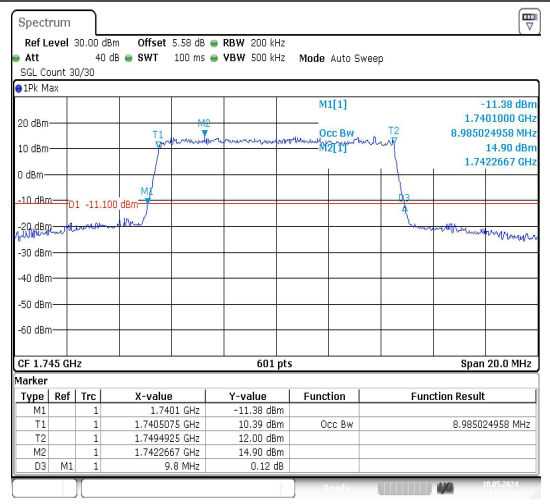

Test Graphs

Band66-1.4MHz-QPSK-131979-6RB#0-PASS

Band66-1.4MHz-16QAM-131979-6RB#0-PASS

Band66-1.4MHz-16QAM-132322-6RB#0-PASS

Date: 10.MAY.2024 01:38:39

Date: 10.MAY.2024 01:38:54

Band66-10MHz-QPSK-132022-50RB#0-PASS

Band66-10MHz-16QAM-132022-50RB#0-PASS

Date: 10.MAY.2024 01:39:12

Date: 10.MAY.2024 01:39:27

Band66-10MHz-QPSK-132322-50RB#0-PASS

Band66-10MHz-16QAM-132322-50RB#0-PASS

Date: 10.MAY.2024 01:39:46

Date: 10.MAY.2024 01:40:02