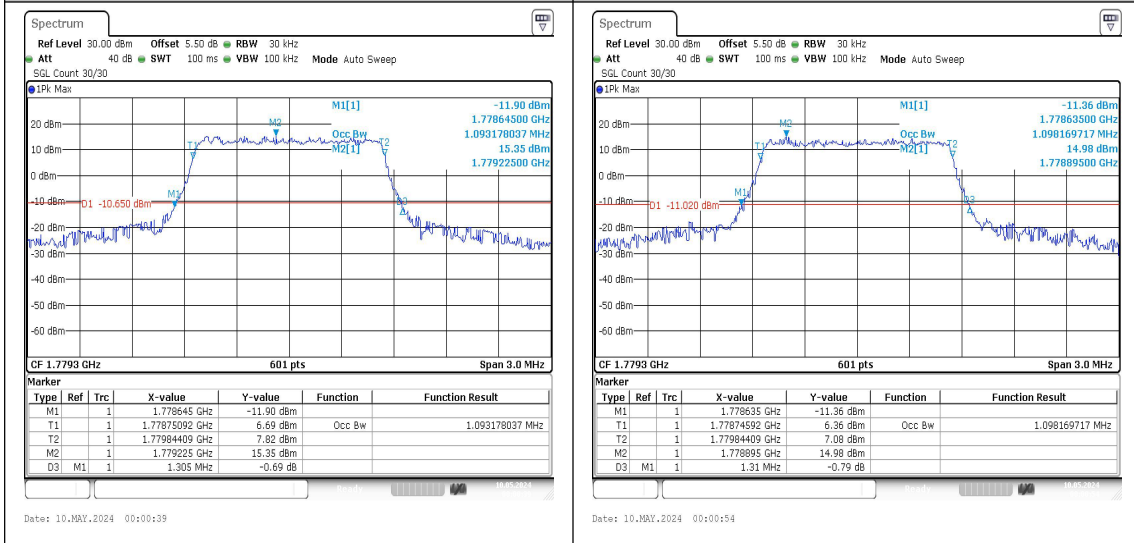

Test Graphs

Band66-1.4MHz-QPSK-131979-6RB#0-PASS

Band66-1.4MHz-16QAM-131979-6RB#0-PASS

Band66-1.4MHz-16QAM-132322-6RB#0-PASS

Date: 10.MAY.2024 01:38:39

Date: 10.MAY.2024 01:38:54

Band66-10MHz-QPSK-132022-50RB#0-PASS

Band66-10MHz-16QAM-132022-50RB#0-PASS

Date: 10.MAY.2024 01:39:12

Date: 10.MAY.2024 01:39:27

Band66-10MHz-QPSK-132322-50RB#0-PASS

Band66-10MHz-16QAM-132322-50RB#0-PASS

Date: 10.MAY.2024 01:39:46

Date: 10.MAY.2024 01:40:02