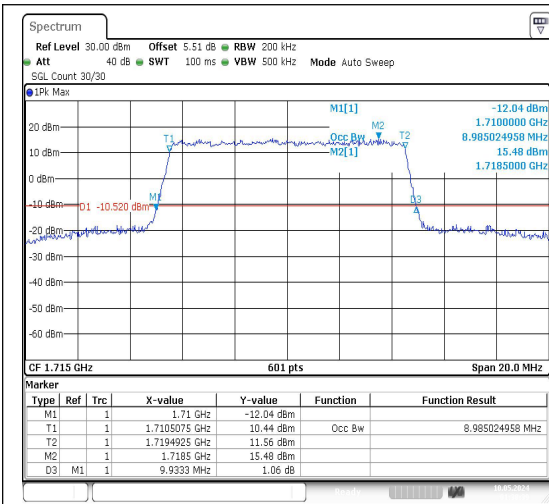

Test Graphs

Band66-1.4MHz-QPSK-131979-6RB#0-PASS

Band66-1.4MHz-16QAM-131979-6RB#0-PASS

Band66-1.4MHz-16QAM-132322-6RB#0-PASS

Date: 10.MAY.2024 01:38:39

Date: 10.MAY.2024 01:38:54

Band66-10MHz-QPSK-132022-50RB#0-PASS

Band66-10MHz-16QAM-132022-50RB#0-PASS

Date: 10.MAY.2024 01:39:12

Date: 10.MAY.2024 01:39:27

Band66-10MHz-QPSK-132322-50RB#0-PASS

Band66-10MHz-16QAM-132322-50RB#0-PASS

Date: 10.MAY.2024 01:39:46

Date: 10.MAY.2024 01:40:02