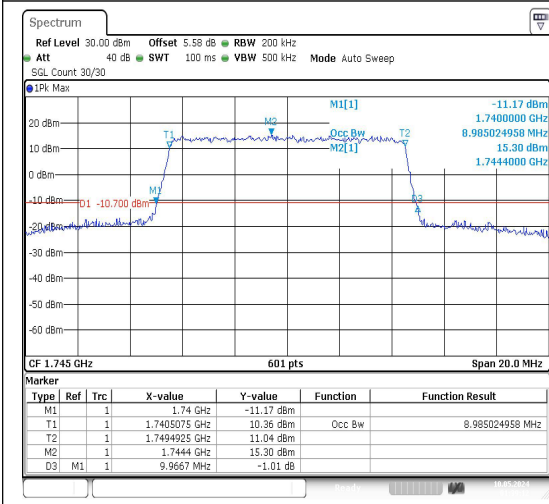

Test Graphs

Band66-1.4MHz-QPSK-131979-6RB#0-PASS

Band66-1.4MHz-16QAM-131979-6RB#0-PASS

Band66-1.4MHz-16QAM-132322-6RB#0-PASS

Date: 10.MAY.2024 01:38:39

Date: 10.MAY.2024 01:38:54

Band66-10MHz-QPSK-132022-50RB#0-PASS

Band66-10MHz-16QAM-132022-50RB#0-PASS

Date: 10.MAY.2024 01:39:12

Date: 10.MAY.2024 01:39:27

Band66-10MHz-QPSK-132322-50RB#0-PASS

Band66-10MHz-16QAM-132322-50RB#0-PASS

Date: 10.MAY.2024 01:39:46

Date: 10.MAY.2024 01:40:02