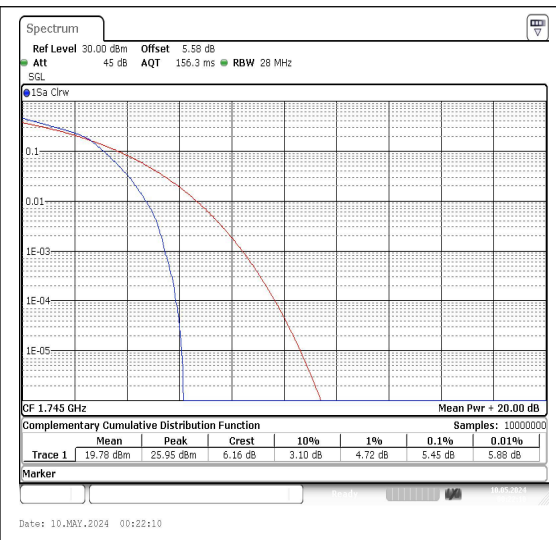

Test Graphs

Band66-1.4MHz-QPSK-131979-1RB#0-PASS **Band66-1.4MHz-16QAM-131979-1RB#0-PASS**

Band66-1.4MHz-QPSK-131979-6RB#0-PASS **Band66-1.4MHz-16QAM-131979-6RB#0-PASS**

Band66-1.4MHz-QPSK-132322-1RB#0-PASS **Band66-1.4MHz-16QAM-132322-1RB#0-PASS**