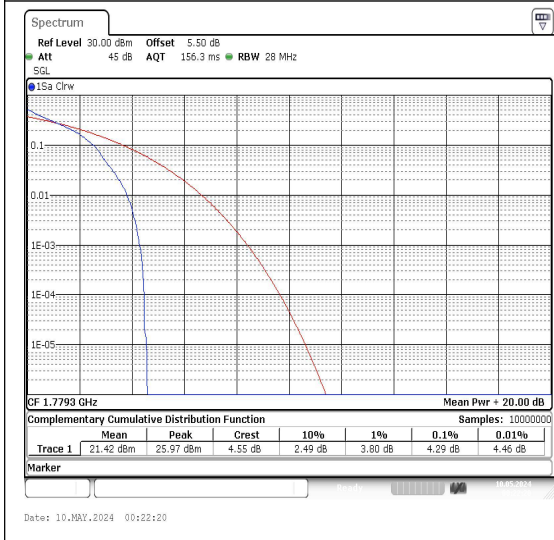

Band66-1.4MHz-QPSK-132665-1RB#0-PASS