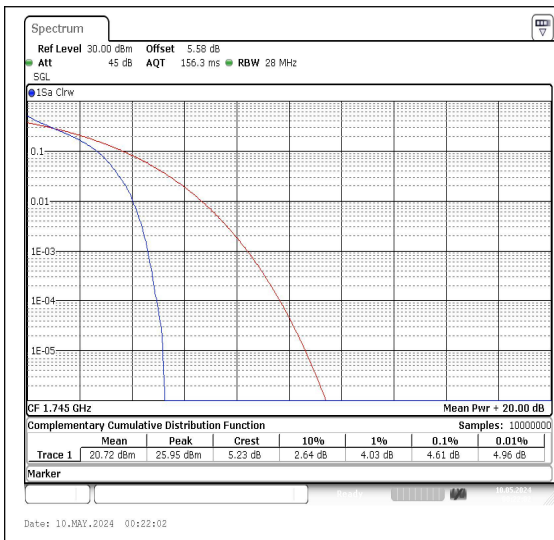

Test Graphs

Band66-1.4MHz-QPSK-131979-1RB#0-PASS **Band66-1.4MHz-16QAM-131979-1RB#0-PASS**

Band66-1.4MHz-QPSK-131979-6RB#0-PASS **Band66-1.4MHz-16QAM-131979-6RB#0-PASS**

Band66-1.4MHz-QPSK-132322-1RB#0-PASS **Band66-1.4MHz-16QAM-132322-1RB#0-PASS**