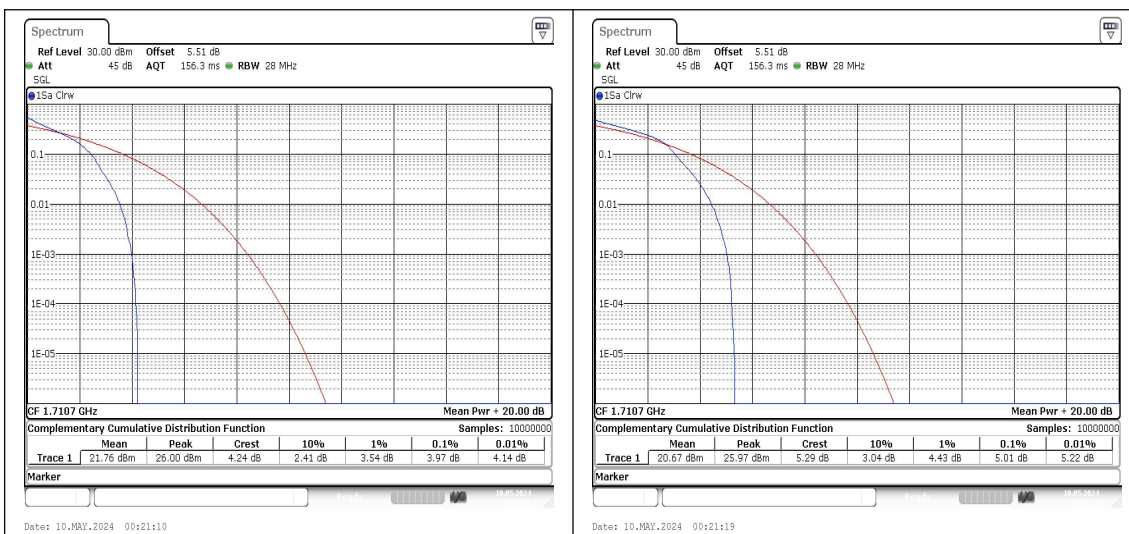

Test Graphs

Band66-1.4MHz-QPSK-131979-1RB#0-PASS   **Band66-1.4MHz-16QAM-131979-1RB#0-PASS**