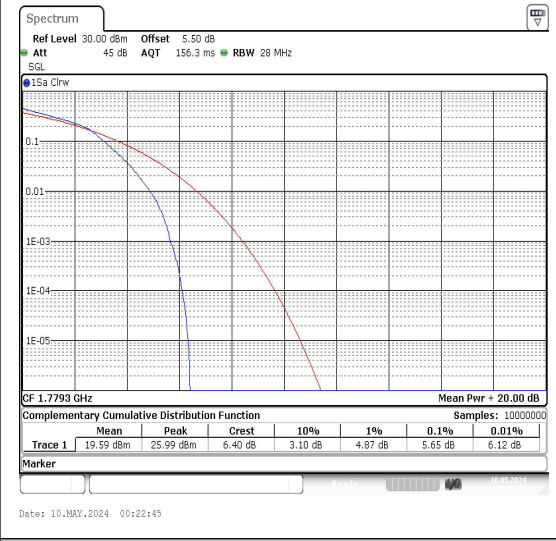

Band66-1.4MHz-16QAM-132665-6RB#0-PASS