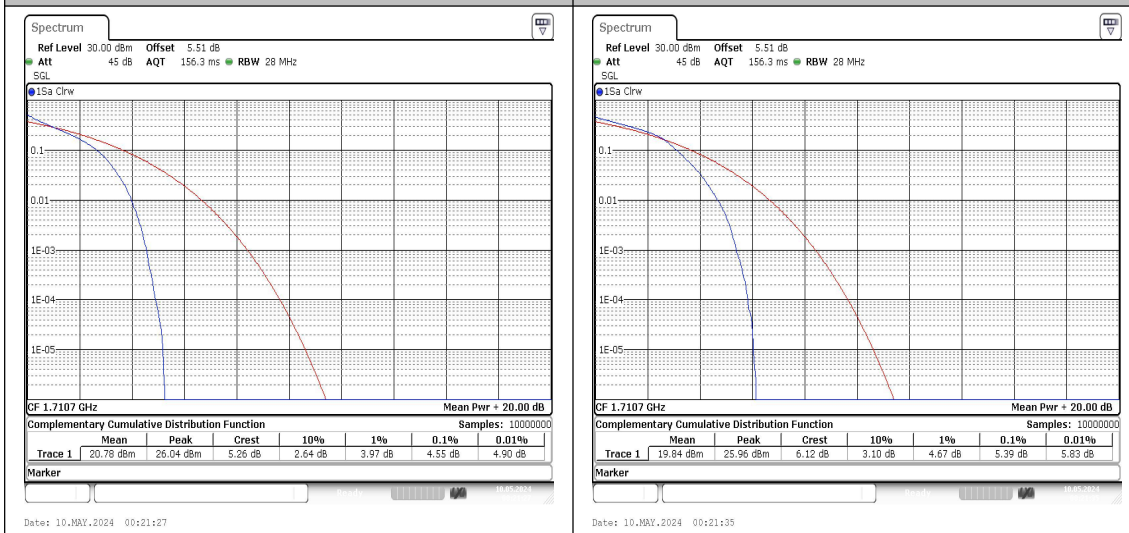

Test Graphs

Band66-1.4MHz-QPSK-131979-1RB#0-PASS **Band66-1.4MHz-16QAM-131979-1RB#0-PASS**

Band66-1.4MHz-QPSK-131979-6RB#0-PASS **Band66-1.4MHz-16QAM-131979-6RB#0-PASS**

Band66-1.4MHz-QPSK-132322-1RB#0-PASS **Band66-1.4MHz-16QAM-132322-1RB#0-PASS**