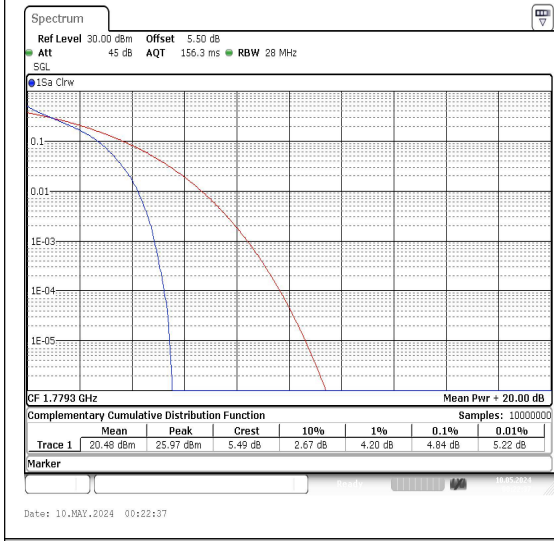

Band66-1.4MHz-QPSK-132665-6RB#0-PASS