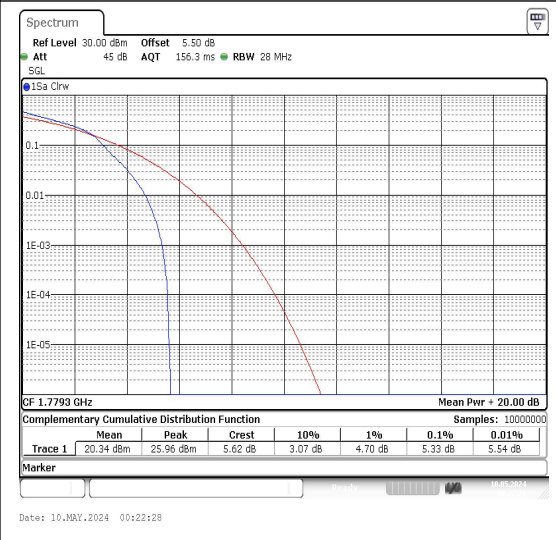

Band66-1.4MHz-16QAM-132665-1RB#0-PASS