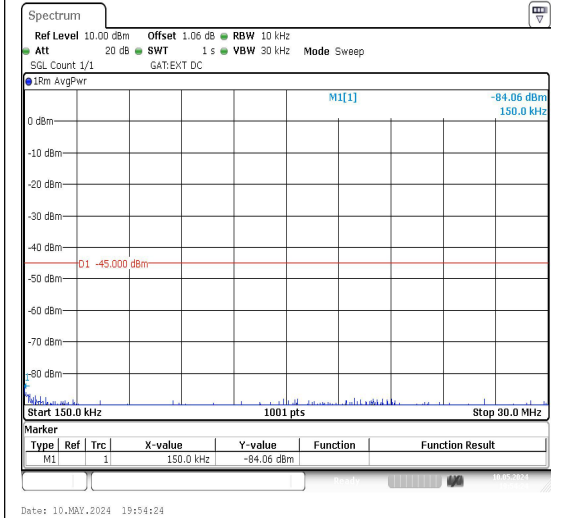

Date: 10.MAY.2024 19:53:28

Band38_20MHz_QPSK_38150_1RB#0_20000~27000_20000~27000

Date: 10.MAY.2024 19:54:04

Band38_20MHz_16QAM_38150_1RB#0_0.009~0.15_0.009~0.15

Date: 10.MAY.2024 19:54:23

Band38_20MHz_16QAM_38150_1RB#0_0.15~30_0.15~30

Date: 10.MAY.2024 19:54:45

Band38_20MHz_16QAM_38150_1RB#0_30~1000_30~1000

Date: 10.MAY.2024 19:55:06

Date: 10.MAY.2024 19:55:30

Band38_20MHz_16QAM_38150_1RB#0_1000~20000	Band38_20MHz_16QAM_38150_1RB#0_20000~27000
---	--