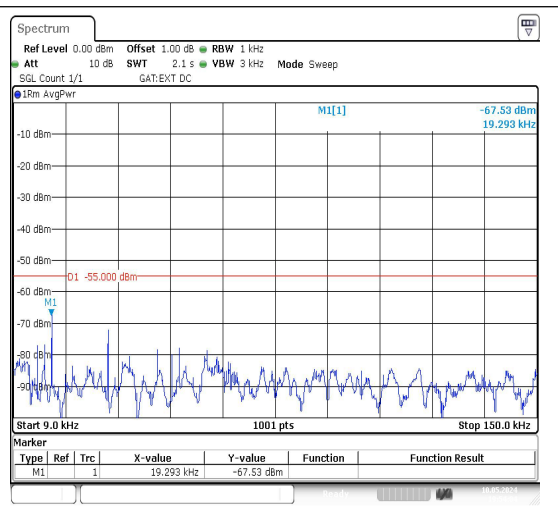

Date: 10.MAY.2024 19:53:28

Band38_20MHz_QPSK_38150_1RB#0_20000~27000_20000~27000

Date: 10.MAY.2024 19:54:04

Band38_20MHz_16QAM_38150_1RB#0_0.009~0.15_0.009~0.15

Date: 10.MAY.2024 19:54:23

Band38_20MHz_16QAM_38150_1RB#0_0.15~30_0.15~30