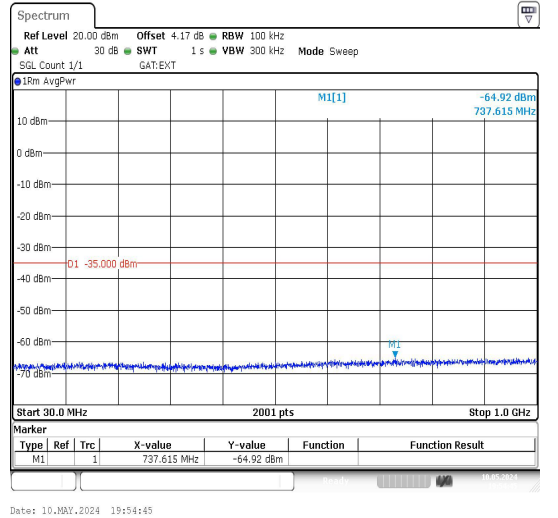

Date: 10.MAY.2024 19:53:28

Band38_20MHz_QPSK_38150_1RB#0_20000~27000_20000~27000

Date: 10.MAY.2024 19:54:04

Band38_20MHz_16QAM_38150_1RB#0_0.009~0.15_0.009~0.15

Date: 10.MAY.2024 19:54:23

Band38_20MHz_16QAM_38150_1RB#0_0.15~30_0.15~30