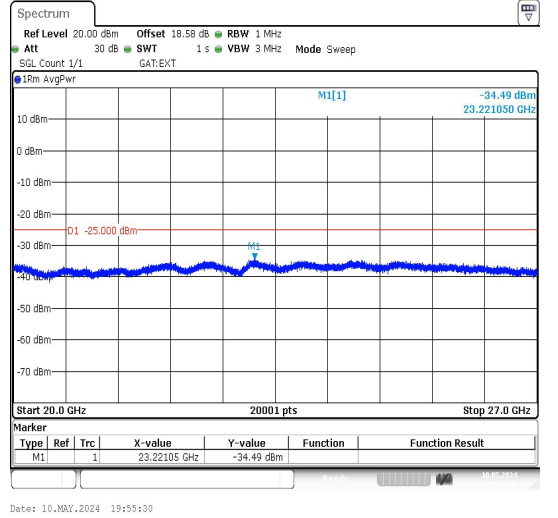

Band38_20MHz_16QAM_38150_1RB#0_30~1000_30~1000

Date: 10.MAY.2024 19:55:30