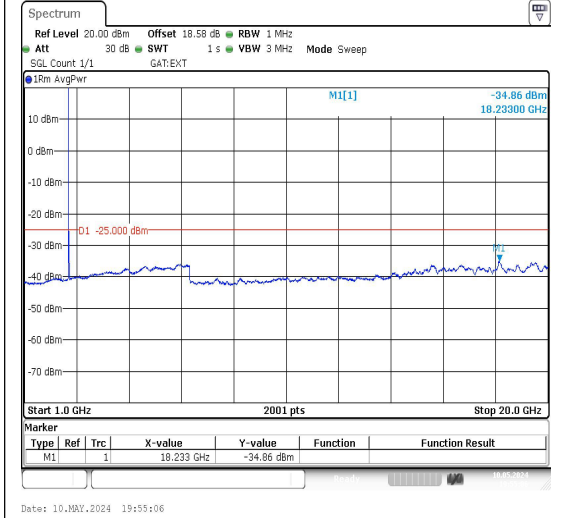

Band38_20MHz_16QAM_38150_1RB#0_0.15~30_0.15~30

Date: 10.MAY.2024 19:55:06