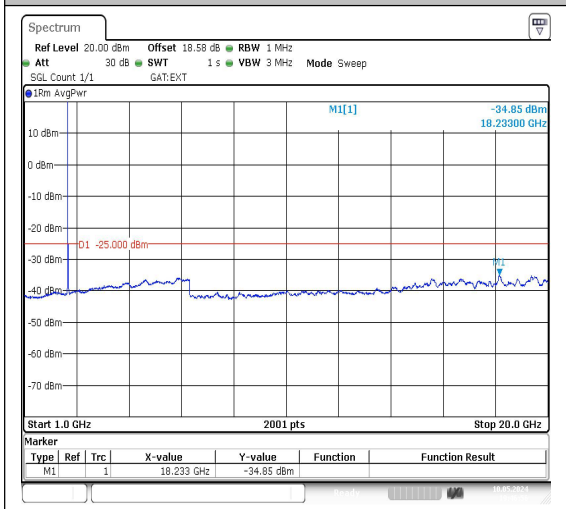

Date: 10.MAY.2024 19:45:54

Band38\_20MHz\_16QAM\_37850\_1RB#0\_0.009~0.15\_0.009~0.15

Date: 10.MAY.2024 19:46:14

Band38\_20MHz\_16QAM\_37850\_1RB#0\_0.15~30\_0.15~30

Date: 10.MAY.2024 19:46:35

Band38\_20MHz\_16QAM\_37850\_1RB#0\_30~1000\_30~1000

Date: 10.MAY.2024 19:46:56

Date: 10.MAY.2024 19:47:21

Date: 10.MAY.2024 19:49:23

Band38\_20MHz\_QPSK\_38000\_1RB#0\_20000~27000

Date: 10.MAY.2024 19:49:59

Band38\_20MHz\_16QAM\_38000\_1RB#0\_0.009~0.15

Date: 10.MAY.2024 19:50:19