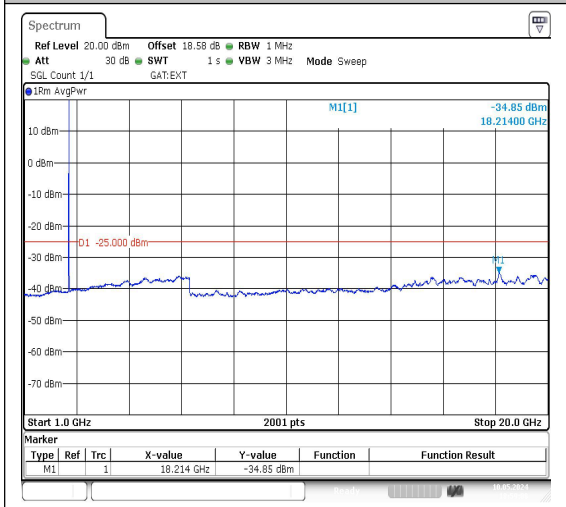

Date: 10.MAY.2024 18:57:30

Band38\_15MHz\_QPSK\_38175\_1RB#0\_20000~27000\_20000~27000

Date: 10.MAY.2024 18:58:06

Band38\_15MHz\_16QAM\_38175\_1RB#0\_0.009~0.15\_0.009~0.15

Date: 10.MAY.2024 18:58:26

Band38\_15MHz\_16QAM\_38175\_1RB#0\_0.15~30\_0.15~30

Date: 10.MAY.2024 18:58:47

Band38\_15MHz\_16QAM\_38175\_1RB#0\_30~1000\_30~1000

Date: 10.MAY.2024 18:59:08

Date: 10.MAY.2024 18:59:32

Date: 10.MAY.2024 19:45:19

Band38\_20MHz\_QPSK\_37850\_1RB#0\_20000~27000\_20000~27000