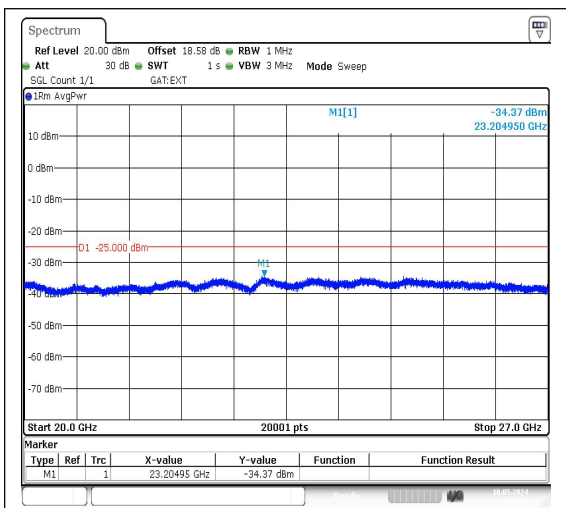

Date: 10.MAY.2024 18:58:47

Band38\_15MHz\_16QAM\_38175\_1RB#0\_30~1000\_30~1000

Date: 10.MAY.2024 18:59:08

Date: 10.MAY.2024 18:59:32

Date: 10.MAY.2024 19:45:19

Band38\_20MHz\_QPSK\_37850\_1RB#0\_20000~27000\_20000~27000

Date: 10.MAY.2024 19:45:54

Band38\_20MHz\_16QAM\_37850\_1RB#0\_0.009~0.15\_0.009~0.15

Date: 10.MAY.2024 19:46:14

Band38\_20MHz\_16QAM\_37850\_1RB#0\_0.15~30\_0.15~30

Date: 10.MAY.2024 19:46:35

Band38\_20MHz\_16QAM\_37850\_1RB#0\_30~1000\_30~1000