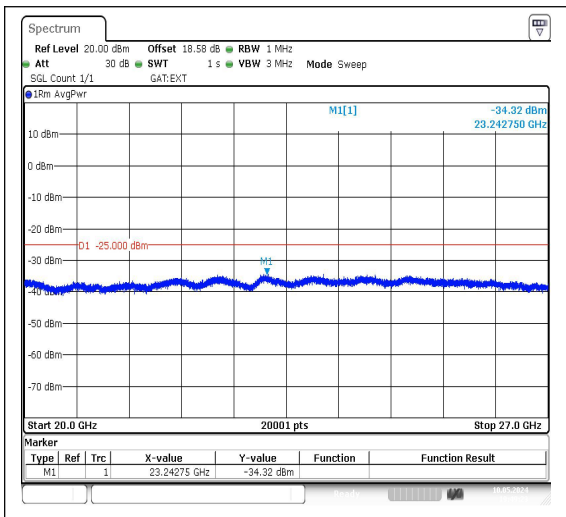

Date: 10.MAY.2024 19:45:54

Band38\_20MHz\_16QAM\_37850\_1RB#0\_0.009~0.15\_0.009~0.15

Date: 10.MAY.2024 19:46:14

Band38\_20MHz\_16QAM\_37850\_1RB#0\_0.15~30\_0.15~30

Date: 10.MAY.2024 19:46:35

Band38\_20MHz\_16QAM\_37850\_1RB#0\_30~1000\_30~1000

Date: 10.MAY.2024 19:46:56

Date: 10.MAY.2024 19:47:21

Date: 10.MAY.2024 19:49:23

Band38\_20MHz\_QPSK\_38000\_1RB#0\_20000~27000

Date: 10.MAY.2024 19:49:59

Band38\_20MHz\_16QAM\_38000\_1RB#0\_0.009~0.15

Date: 10.MAY.2024 19:50:19