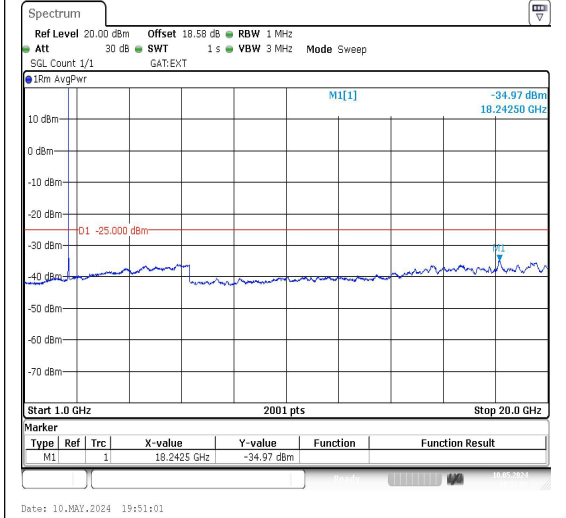

Date: 10.MAY.2024 19:46:56

Date: 10.MAY.2024 19:47:21

Date: 10.MAY.2024 19:49:23

Band38\_20MHz\_QPSK\_38000\_1RB#0\_20000~27000

Date: 10.MAY.2024 19:49:59

Band38\_20MHz\_16QAM\_38000\_1RB#0\_0.009~0.15

Date: 10.MAY.2024 19:50:19

Band38\_20MHz\_16QAM\_38000\_1RB#0\_0.15~30

Date: 10.MAY.2024 19:50:40

Band38\_20MHz\_16QAM\_38000\_1RB#0\_30~1000

Date: 10.MAY.2024 19:51:01

Date: 10.MAY.2024 19:51:25