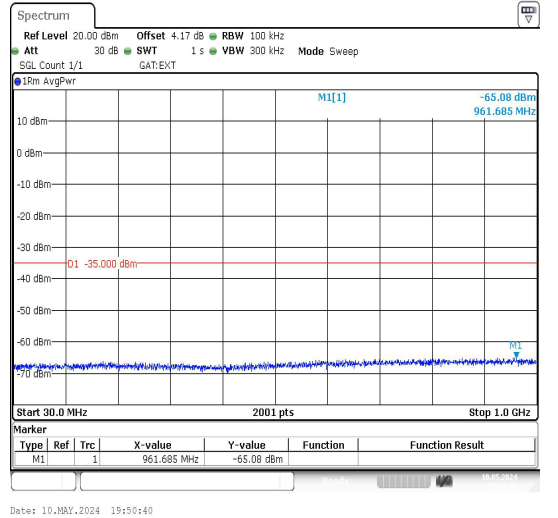

Band38_20MHz_16QAM_38000_1RB#0_0.009~0.15

Date: 10.MAY.2024 19:50:40