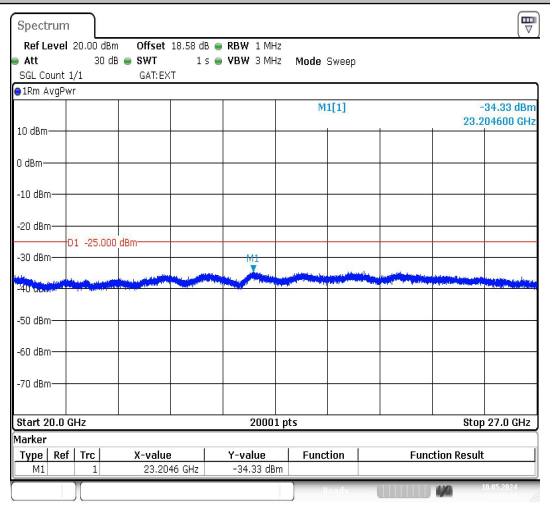

Date: 10.MAY.2024 18:57:30

Band38\_15MHz\_QPSK\_38175\_1RB#0\_20000~27000\_20000~27000

Date: 10.MAY.2024 18:58:06

Band38\_15MHz\_16QAM\_38175\_1RB#0\_0.009~0.15\_0.009~0.15

Date: 10.MAY.2024 18:58:26

Band38\_15MHz\_16QAM\_38175\_1RB#0\_0.15~30\_0.15~30

Date: 10.MAY.2024 18:58:47

Band38\_15MHz\_16QAM\_38175\_1RB#0\_30~1000\_30~1000

Date: 10.MAY.2024 18:59:08

Date: 10.MAY.2024 18:59:32

Date: 10.MAY.2024 19:45:19

Band38\_20MHz\_QPSK\_37850\_1RB#0\_20000~27000\_20000~27000