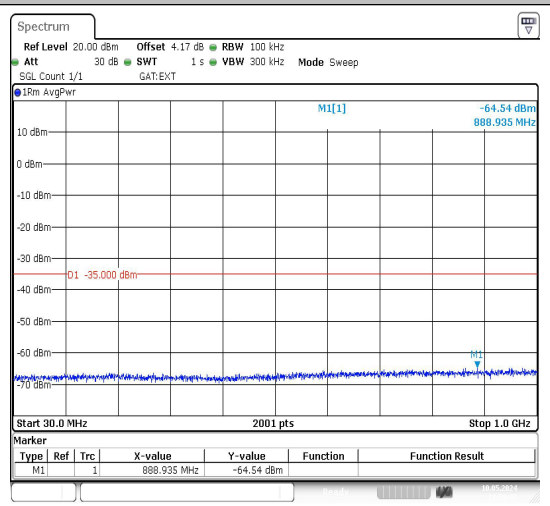

Date: 10.MAY.2024 18:57:30

Band38\_15MHz\_QPSK\_38175\_1RB#0\_20000~27000\_20000~27000

Date: 10.MAY.2024 18:58:06

Band38\_15MHz\_16QAM\_38175\_1RB#0\_0.009~0.15\_0.009~0.15

Date: 10.MAY.2024 18:58:26

Band38\_15MHz\_16QAM\_38175\_1RB#0\_0.15~30\_0.15~30