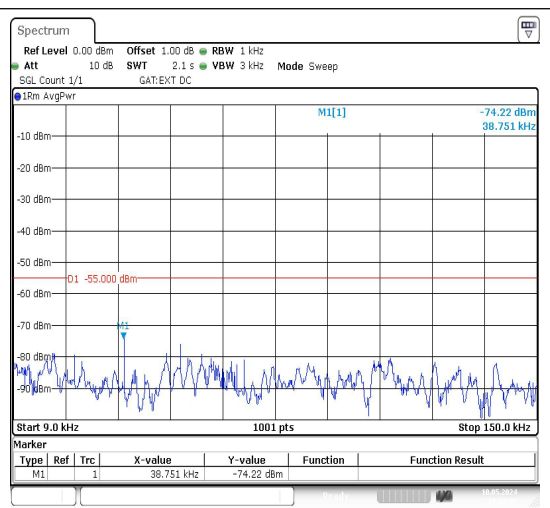

Date: 10.MAY.2024 18:57:30

Band38\_15MHz\_QPSK\_38175\_1RB#0\_20000~27000\_20000~27000

Date: 10.MAY.2024 18:58:06

Band38\_15MHz\_16QAM\_38175\_1RB#0\_0.009~0.15\_0.009~0.15

Date: 10.MAY.2024 18:58:26

Band38\_15MHz\_16QAM\_38175\_1RB#0\_0.15~30\_0.15~30