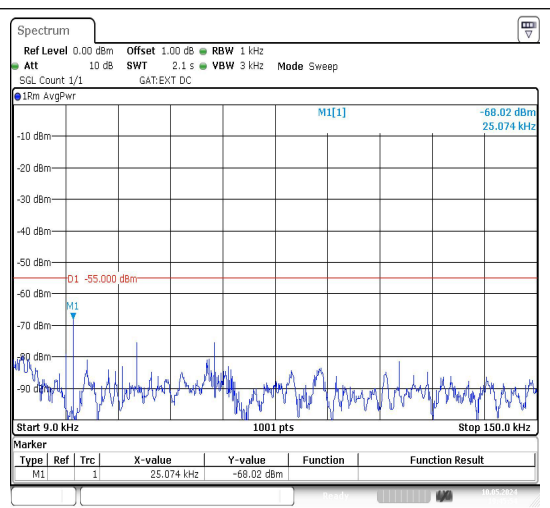

Date: 10.MAY.2024 18:58:47

Band38\_15MHz\_16QAM\_38175\_1RB#0\_30~1000\_30~1000

Date: 10.MAY.2024 18:59:08

Date: 10.MAY.2024 18:59:32

Date: 10.MAY.2024 19:45:19

Band38\_20MHz\_QPSK\_37850\_1RB#0\_20000~27000\_20000~27000

Date: 10.MAY.2024 19:45:54

Band38\_20MHz\_16QAM\_37850\_1RB#0\_0.009~0.15\_0.009~0.15

Date: 10.MAY.2024 19:46:14

Band38\_20MHz\_16QAM\_37850\_1RB#0\_0.15~30\_0.15~30

Date: 10.MAY.2024 19:46:35

Band38\_20MHz\_16QAM\_37850\_1RB#0\_30~1000\_30~1000