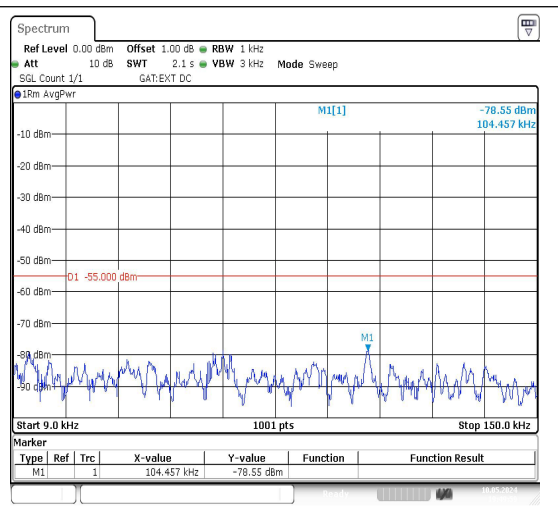

Date: 10.MAY.2024 19:46:56

Date: 10.MAY.2024 19:47:21

Date: 10.MAY.2024 19:49:23

Band38\_20MHz\_QPSK\_38000\_1RB#0\_20000~27000

Date: 10.MAY.2024 19:49:59

Band38\_20MHz\_16QAM\_38000\_1RB#0\_0.009~0.15

Date: 10.MAY.2024 19:50:19