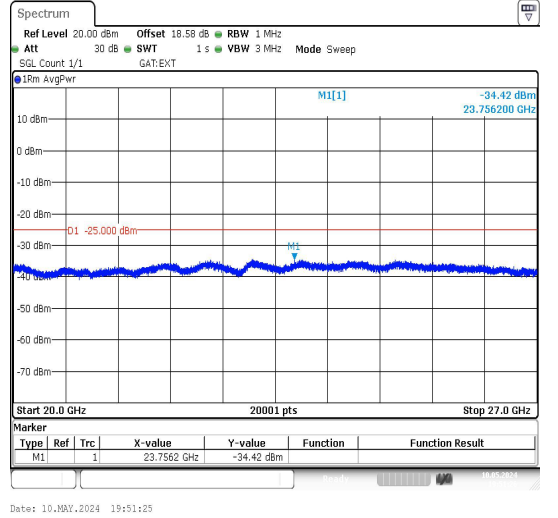

Date: 10.MAY.2024 19:46:56

Date: 10.MAY.2024 19:47:21

Date: 10.MAY.2024 19:49:23

Band38\_20MHz\_QPSK\_38000\_1RB#0\_20000~27000

Date: 10.MAY.2024 19:49:59

Band38\_20MHz\_16QAM\_38000\_1RB#0\_0.009~0.15

Date: 10.MAY.2024 19:50:19

Band38\_20MHz\_16QAM\_38000\_1RB#0\_0.15~30

Date: 10.MAY.2024 19:50:40

Band38\_20MHz\_16QAM\_38000\_1RB#0\_30~1000

Date: 10.MAY.2024 19:51:01

Date: 10.MAY.2024 19:51:25