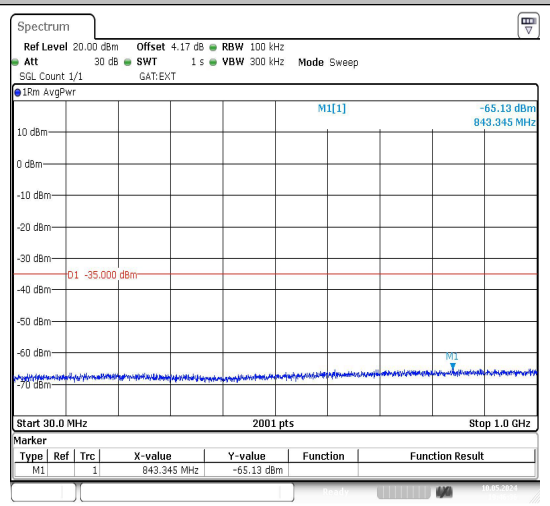

Date: 10.MAY.2024 18:58:47

Band38\_15MHz\_16QAM\_38175\_1RB#0\_30~1000\_30~1000

Date: 10.MAY.2024 18:59:08

Date: 10.MAY.2024 18:59:32

Date: 10.MAY.2024 19:45:19

Band38\_20MHz\_QPSK\_37850\_1RB#0\_20000~27000\_20000~27000

Date: 10.MAY.2024 19:45:54

Band38\_20MHz\_16QAM\_37850\_1RB#0\_0.009~0.15\_0.009~0.15

Date: 10.MAY.2024 19:46:14

Band38\_20MHz\_16QAM\_37850\_1RB#0\_0.15~30\_0.15~30

Date: 10.MAY.2024 19:46:35

Band38\_20MHz\_16QAM\_37850\_1RB#0\_30~1000\_30~1000