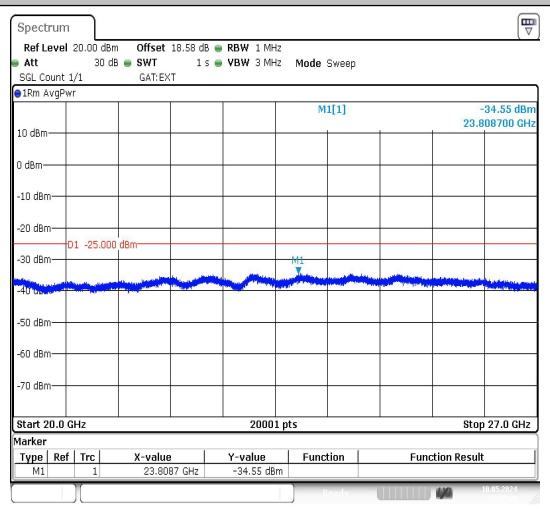

Date: 10.MAY.2024 19:45:54

Band38\_20MHz\_16QAM\_37850\_1RB#0\_0.009~0.15\_0.009~0.15

Date: 10.MAY.2024 19:46:14

Band38\_20MHz\_16QAM\_37850\_1RB#0\_0.15~30\_0.15~30

Date: 10.MAY.2024 19:46:35

Band38\_20MHz\_16QAM\_37850\_1RB#0\_30~1000\_30~1000

Date: 10.MAY.2024 19:46:56

Date: 10.MAY.2024 19:47:21

Date: 10.MAY.2024 19:49:23

Band38\_20MHz\_QPSK\_38000\_1RB#0\_20000~27000

Date: 10.MAY.2024 19:49:59

Band38\_20MHz\_16QAM\_38000\_1RB#0\_0.009~0.15

Date: 10.MAY.2024 19:50:19