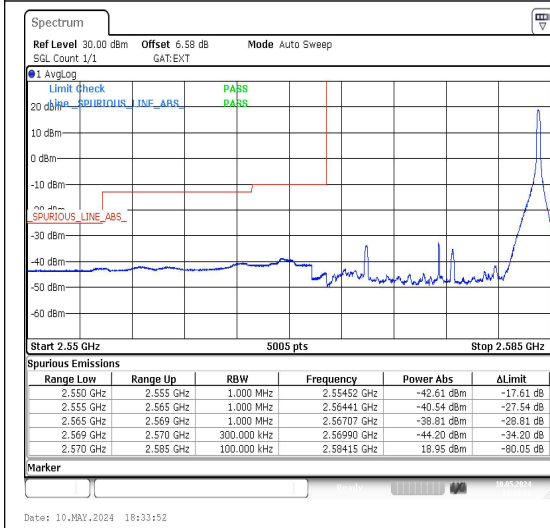

Band38_15MHz_QPSK_37825_1RB#0

Band38_15MHz_QPSK_37825_1RB#74