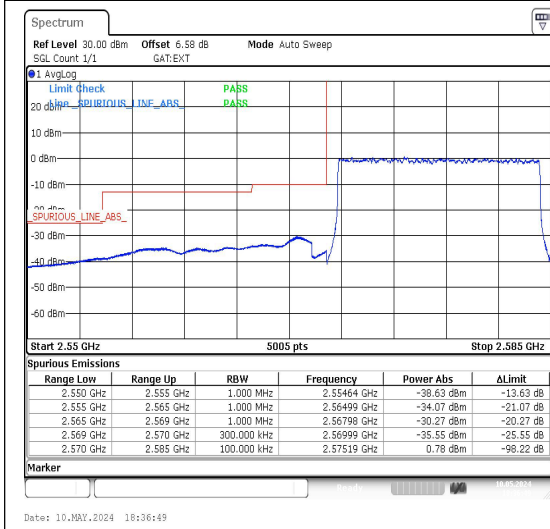

Band38_15MHz_QPSK_37825_1RB#74

Band38_15MHz_QPSK_37825_75RB#0