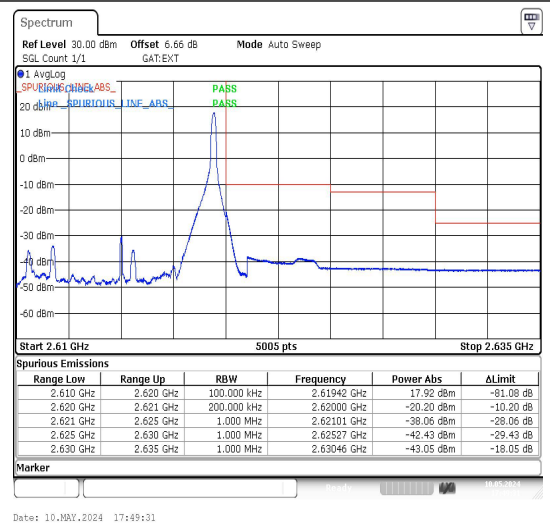

Band38_10MHz_QPSK_38200_1RB#0

Band38_10MHz_16QAM_38200_1RB#0

Band38_10MHz_QPSK_38200_1RB#49

Band38_10MHz_16QAM_38200_1RB#49

Band38_10MHz_QPSK_38200_50RB#0

Band38_10MHz_16QAM_38200_50RB#0

Band38_15MHz_QPSK_37825_1RB#0