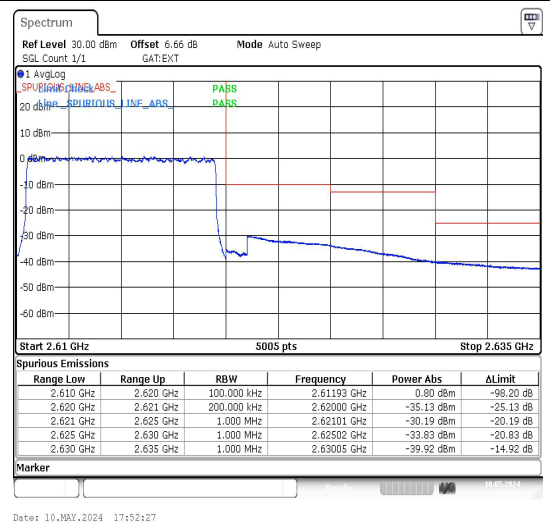

Band38_10MHz_QPSK_38200_1RB#0

Band38_10MHz_16QAM_38200_1RB#0

Band38_10MHz_QPSK_38200_1RB#49

Band38_10MHz_16QAM_38200_1RB#49

Band38_10MHz_QPSK_38200_50RB#0

Band38_10MHz_16QAM_38200_50RB#0

Band38_15MHz_QPSK_37825_1RB#0