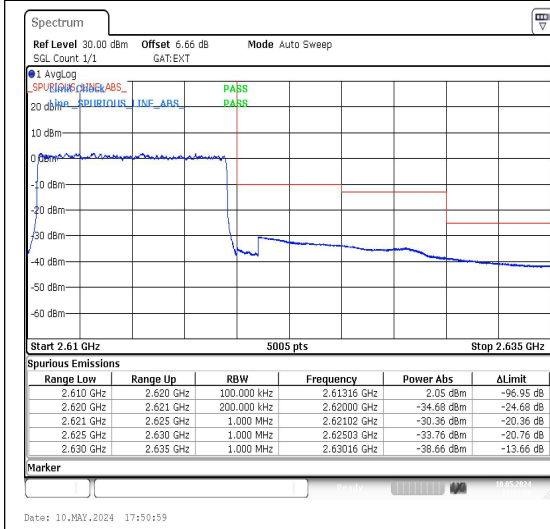

Band38_10MHz_QPSK_38200_1RB#0

Band38_10MHz_16QAM_38200_1RB#0

Band38_10MHz_QPSK_38200_1RB#49

Band38_10MHz_16QAM_38200_1RB#49

Band38_10MHz_QPSK_38200_50RB#0

Band38_10MHz_16QAM_38200_50RB#0

Band38_15MHz_QPSK_37825_1RB#0