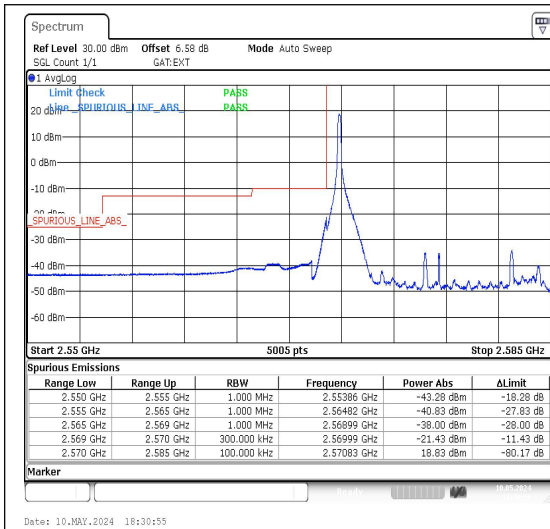

Band38_10MHz_QPSK_38200_1RB#0

Band38_10MHz_16QAM_38200_1RB#0

Band38_10MHz_QPSK_38200_1RB#49

Band38_10MHz_16QAM_38200_1RB#49

Band38_10MHz_QPSK_38200_50RB#0

Band38_10MHz_16QAM_38200_50RB#0

Band38_15MHz_QPSK_37825_1RB#0