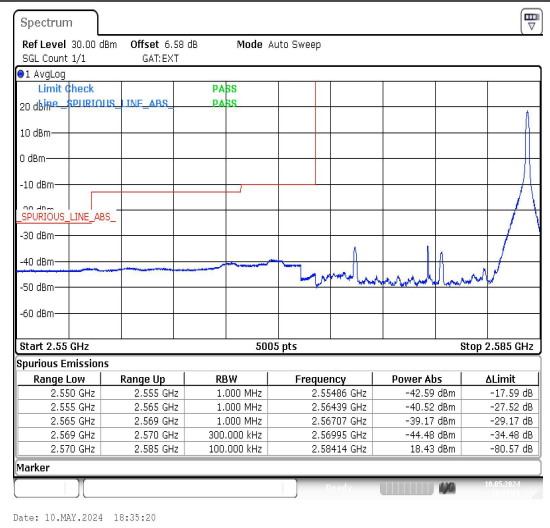

Band38_15MHz_16QAM_37825_1RB#0

Band38_15MHz_16QAM_37825_1RB#74