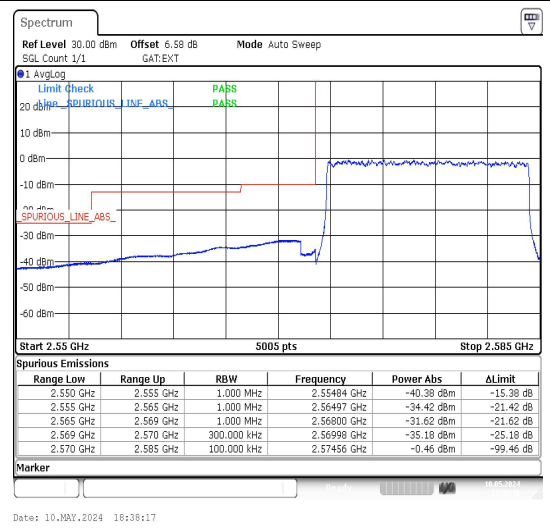

Band38_15MHz_16QAM_37825_1RB#74

Band38_15MHz_16QAM_37825_75RB#0