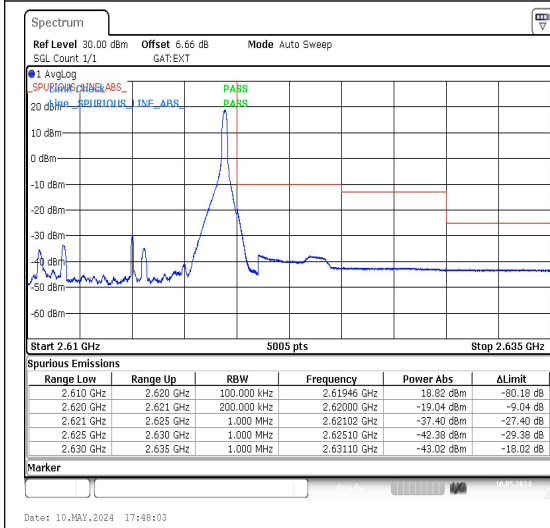

Band38_10MHz_QPSK_38200_1RB#0

Band38_10MHz_16QAM_38200_1RB#0

Band38_10MHz_QPSK_38200_1RB#49

Band38_10MHz_16QAM_38200_1RB#49

Band38_10MHz_QPSK_38200_50RB#0

Band38_10MHz_16QAM_38200_50RB#0

Band38_15MHz_QPSK_37825_1RB#0