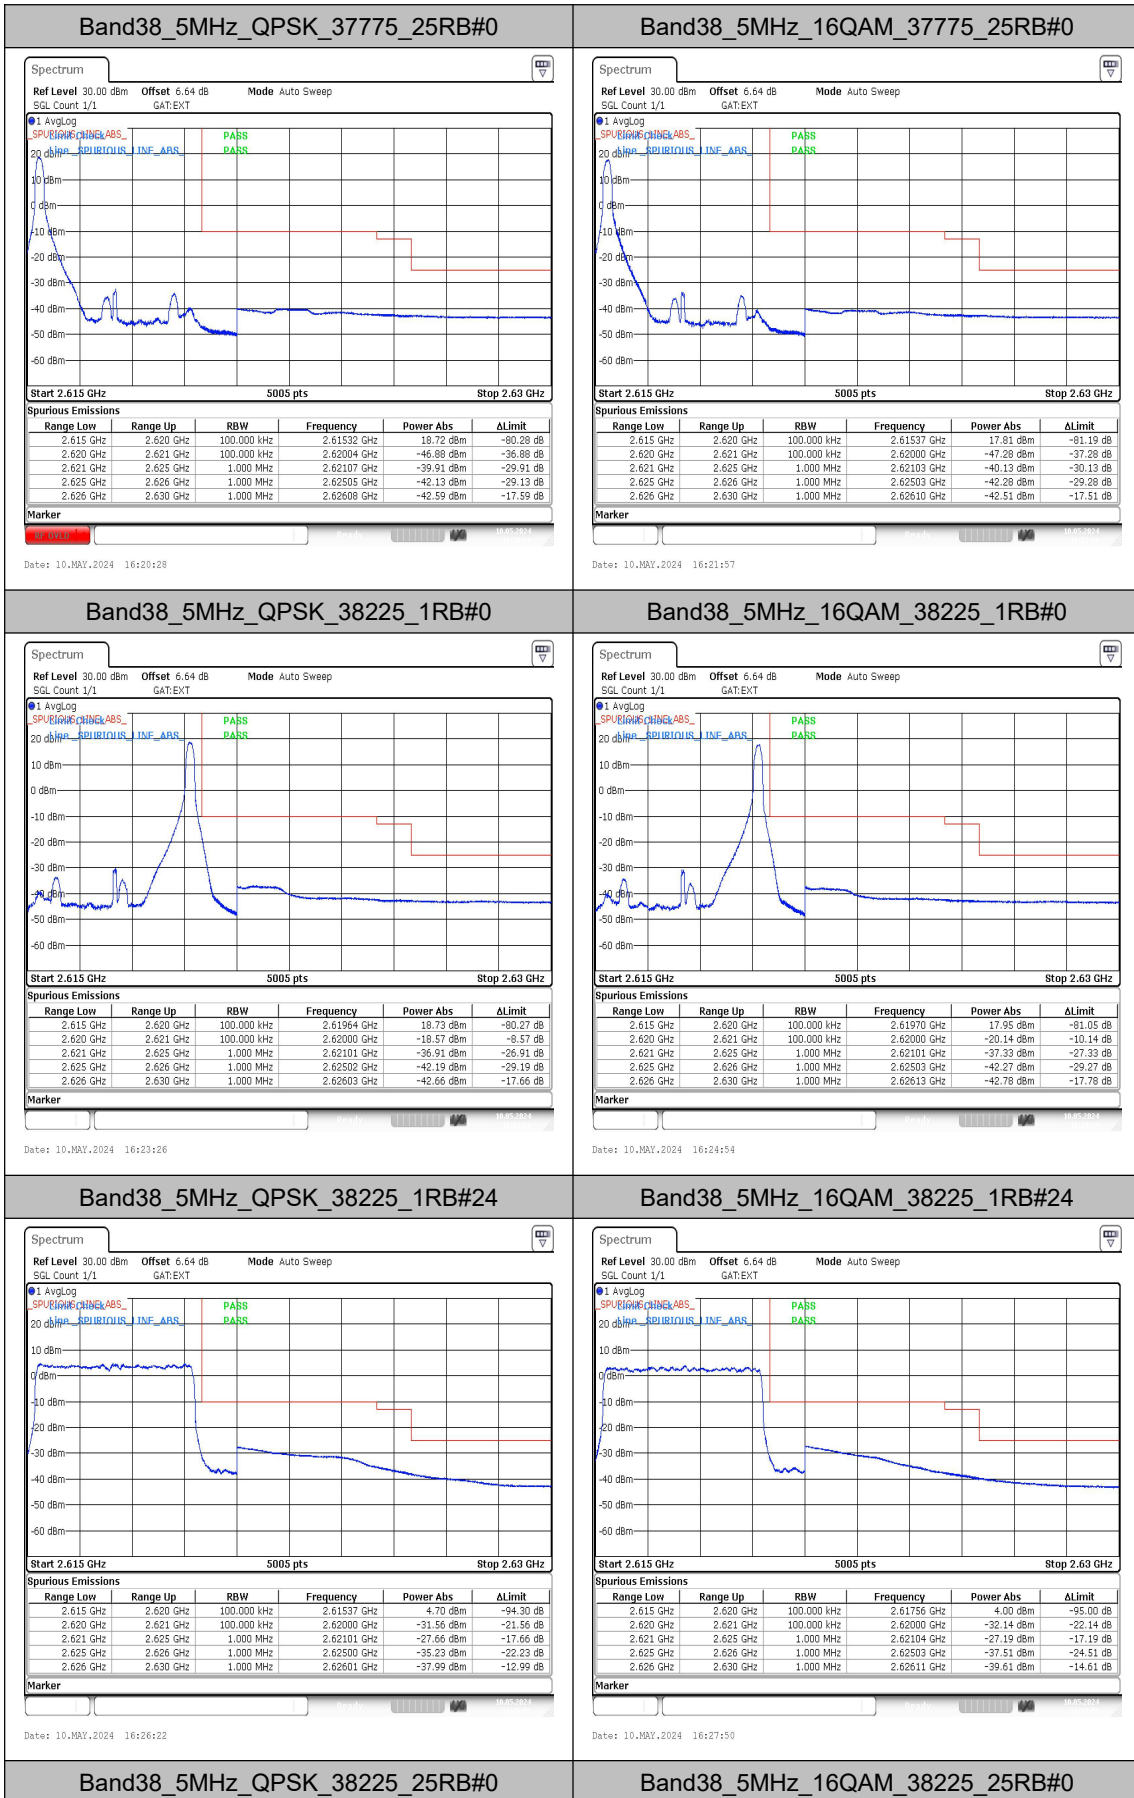

Test Graphs

Date: 10.MAY.2024 17:36:17

Band38_10MHz_QPSK_37800_1RB#0

Date: 10.MAY.2024 17:37:45

Band38_10MHz_16QAM_37800_1RB#0

Date: 10.MAY.2024 17:39:13

Band38_10MHz_QPSK_37800_1RB#49

Date: 10.MAY.2024 17:40:41

Band38_10MHz_16QAM_37800_1RB#49

Date: 10.MAY.2024 17:42:10

Band38_10MHz_QPSK_37800_50RB#0

Date: 10.MAY.2024 17:43:38

Band38_10MHz_16QAM_37800_50RB#0