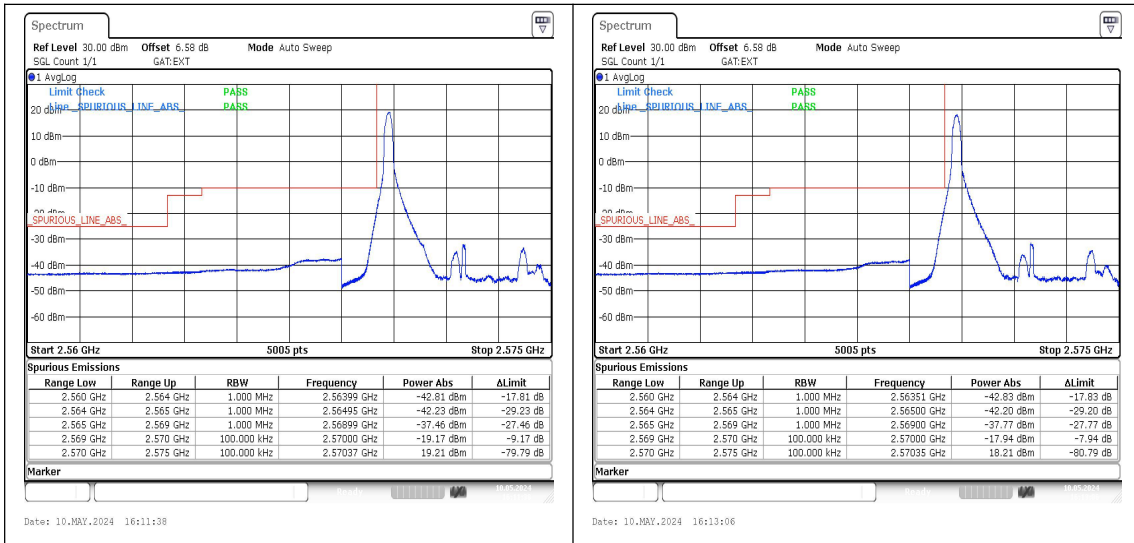

Test Graphs

Date: 10.MAY.2024 17:36:17

Band38_10MHz_QPSK_37800_1RB#0

Date: 10.MAY.2024 17:37:45

Band38_10MHz_16QAM_37800_1RB#0

Date: 10.MAY.2024 17:39:13

Band38_10MHz_QPSK_37800_1RB#49

Date: 10.MAY.2024 17:40:41