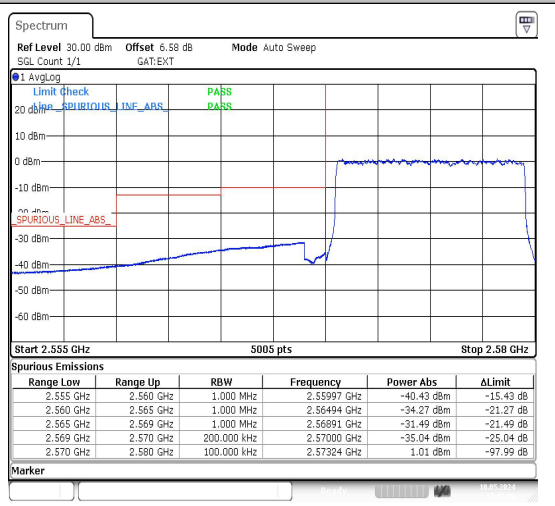

Test Graphs

Date: 10.MAY.2024 17:36:17

Band38_10MHz_QPSK_37800_1RB#0

Date: 10.MAY.2024 17:37:45

Band38_10MHz_16QAM_37800_1RB#0

Date: 10.MAY.2024 17:39:13

Band38_10MHz_QPSK_37800_1RB#49

Date: 10.MAY.2024 17:40:41

Band38_10MHz_16QAM_37800_1RB#49

Date: 10.MAY.2024 17:42:10

Band38_10MHz_QPSK_37800_50RB#0

Date: 10.MAY.2024 17:43:38

Band38_10MHz_16QAM_37800_50RB#0