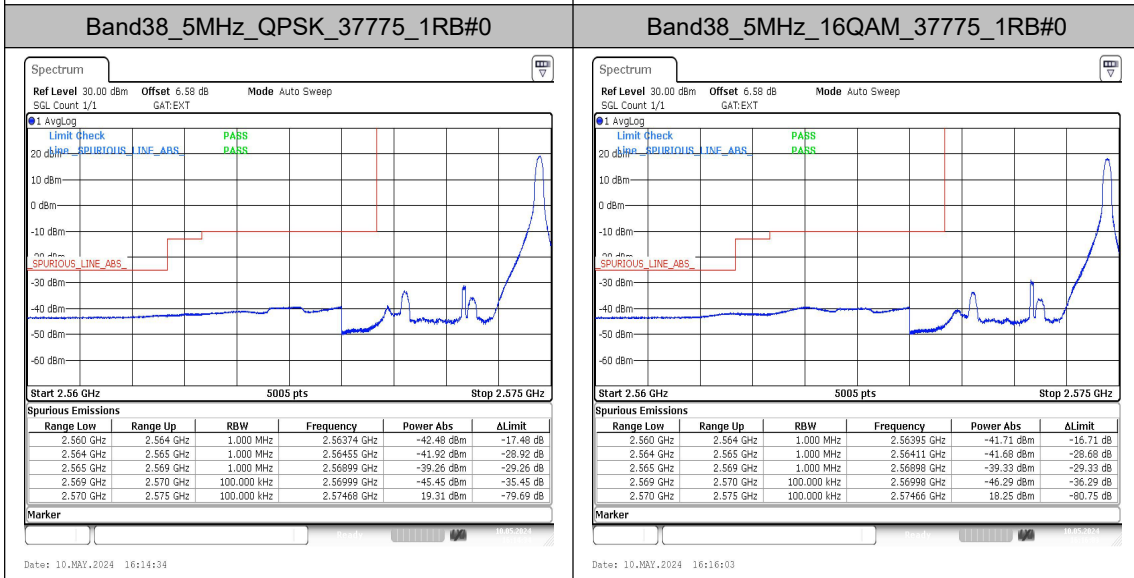

Test Graphs

Date: 10.MAY.2024 17:36:17

Band38_10MHz_QPSK_37800_1RB#0

Date: 10.MAY.2024 17:37:45

Band38_10MHz_16QAM_37800_1RB#0

Date: 10.MAY.2024 17:39:13

Band38_10MHz_QPSK_37800_1RB#49

Date: 10.MAY.2024 17:40:41