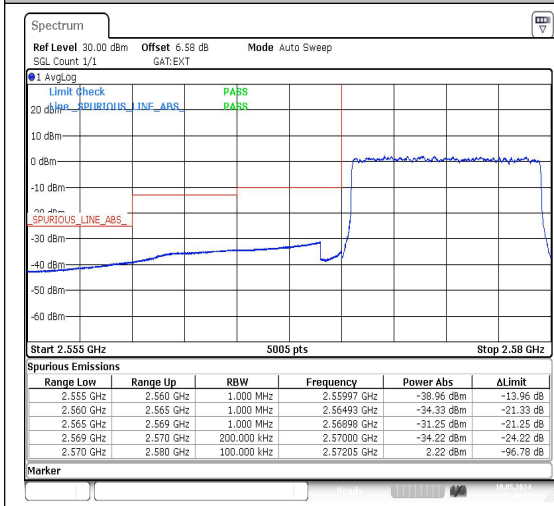

Band38_10MHz_QPSK_37800_1RB#49

Date: 10.MAY.2024 17:42:10

Band38_10MHz_QPSK_37800_50RB#0