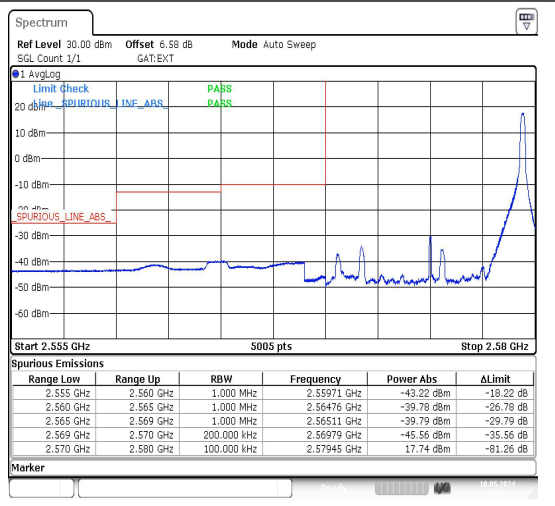

Test Graphs

Date: 10.MAY.2024 17:36:17

Band38_10MHz_QPSK_37800_1RB#0

Date: 10.MAY.2024 17:37:45

Band38_10MHz_16QAM_37800_1RB#0

Date: 10.MAY.2024 17:39:13

Band38_10MHz_QPSK_37800_1RB#49

Date: 10.MAY.2024 17:40:41

Band38_10MHz_16QAM_37800_1RB#49

Date: 10.MAY.2024 17:42:10

Band38_10MHz_QPSK_37800_50RB#0

Date: 10.MAY.2024 17:43:38

Band38_10MHz_16QAM_37800_50RB#0