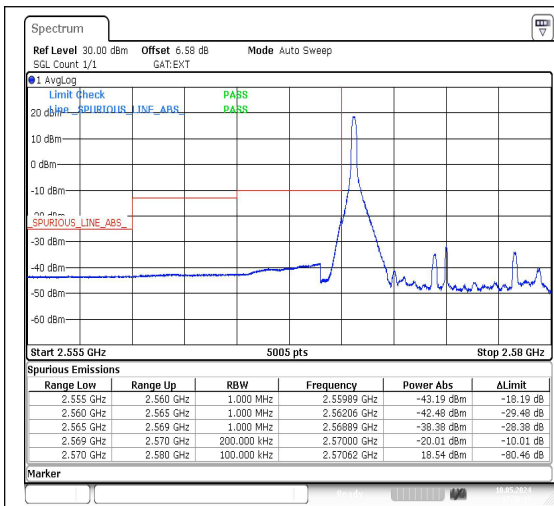

Test Graphs

Date: 10.MAY.2024 17:36:17

Band38_10MHz_QPSK_37800_1RB#0

Date: 10.MAY.2024 17:37:45

Band38_10MHz_16QAM_37800_1RB#0

Date: 10.MAY.2024 17:39:13

Band38_10MHz_QPSK_37800_1RB#49

Date: 10.MAY.2024 17:40:41