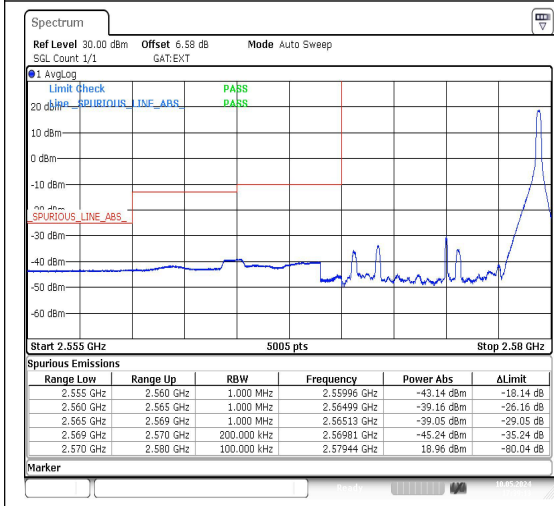

Test Graphs

Date: 10.MAY.2024 17:36:17

Band38_10MHz_QPSK_37800_1RB#0

Date: 10.MAY.2024 17:37:45

Band38_10MHz_16QAM_37800_1RB#0

Date: 10.MAY.2024 17:39:13

Band38_10MHz_QPSK_37800_1RB#49

Date: 10.MAY.2024 17:40:41