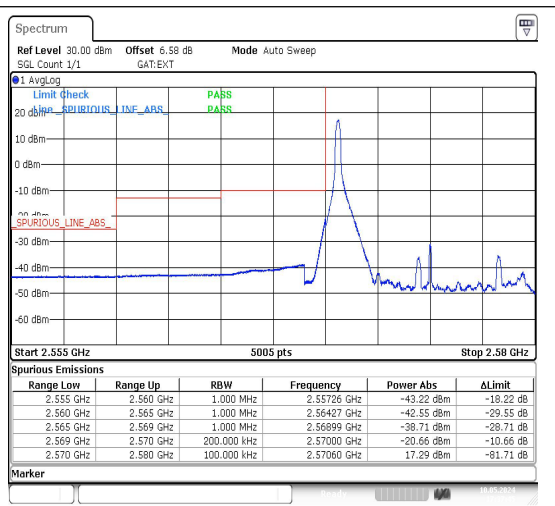

Test Graphs

Date: 10.MAY.2024 17:36:17

Band38_10MHz_QPSK_37800_1RB#0

Date: 10.MAY.2024 17:37:45

Band38_10MHz_16QAM_37800_1RB#0

Date: 10.MAY.2024 17:39:13

Band38_10MHz_QPSK_37800_1RB#49

Date: 10.MAY.2024 17:40:41

Band38_10MHz_16QAM_37800_1RB#49

Date: 10.MAY.2024 17:42:10

Band38_10MHz_QPSK_37800_50RB#0

Date: 10.MAY.2024 17:43:38

Band38_10MHz_16QAM_37800_50RB#0