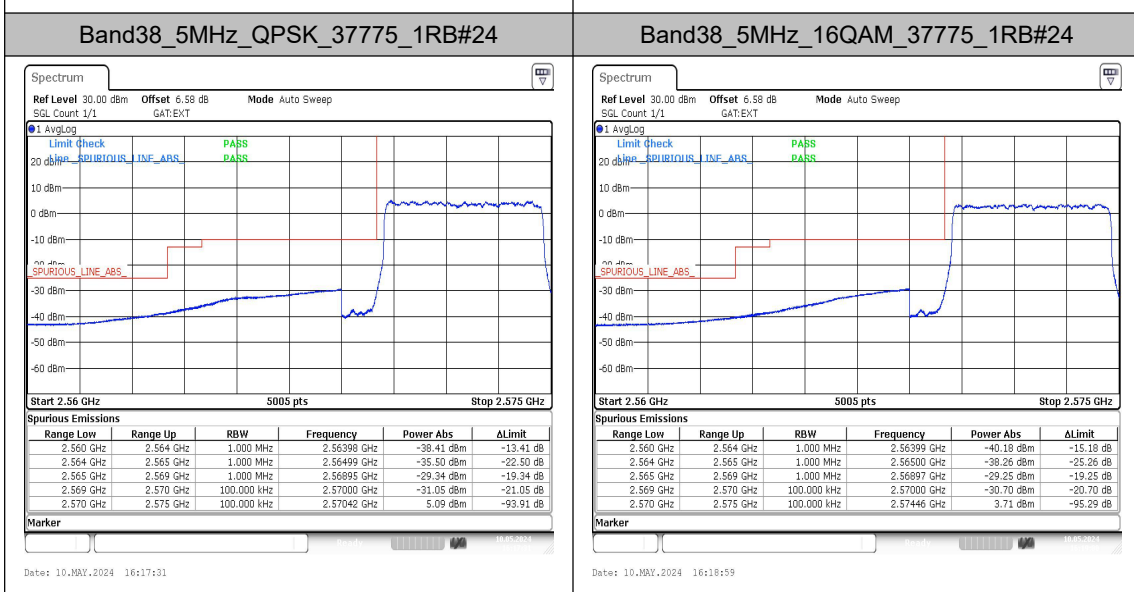

Test Graphs

Date: 10.MAY.2024 17:36:17

Band38_10MHz_QPSK_37800_1RB#0

Date: 10.MAY.2024 17:37:45

Band38_10MHz_16QAM_37800_1RB#0

Date: 10.MAY.2024 17:39:13

Band38_10MHz_QPSK_37800_1RB#49

Date: 10.MAY.2024 17:40:41

Band38_10MHz_16QAM_37800_1RB#49

Date: 10.MAY.2024 17:42:10

Band38_10MHz_QPSK_37800_50RB#0

Date: 10.MAY.2024 17:43:38

Band38_10MHz_16QAM_37800_50RB#0