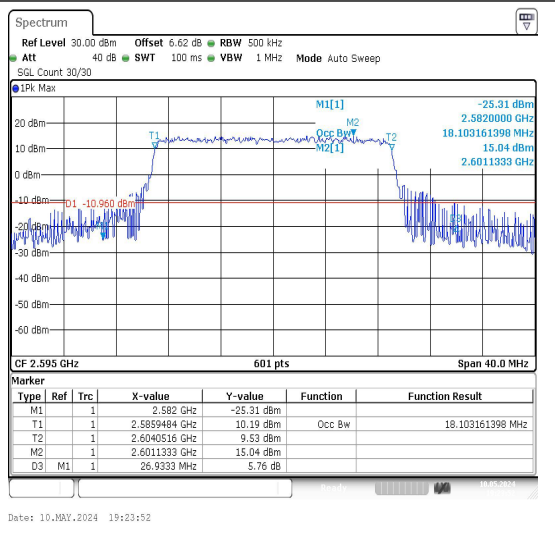

Test Graphs

Band38-15MHz-QPSK-37825-75RB#0-PASS

Band38-15MHz-16QAM-37825-75RB#0-PASS

Band38-15MHz-QPSK-38000-75RB#0-PASS

Band38-15MHz-16QAM-38000-75RB#0-PASS

Band38-15MHz-QPSK-38175-75RB#0-PASS

Band38-15MHz-16QAM-38175-75RB#0-PASS

Band38-20MHz-QPSK-37850-100RB#0-PASS

Band38-20MHz-16QAM-37850-100RB#0-PASS

Band38-20MHz-QPSK-38000-100RB#0-PASS

Band38-20MHz-16QAM-38000-100RB#0-PASS

Band38-20MHz-QPSK-38150-100RB#0-PASS

Band38-20MHz-16QAM-38150-100RB#0-PASS