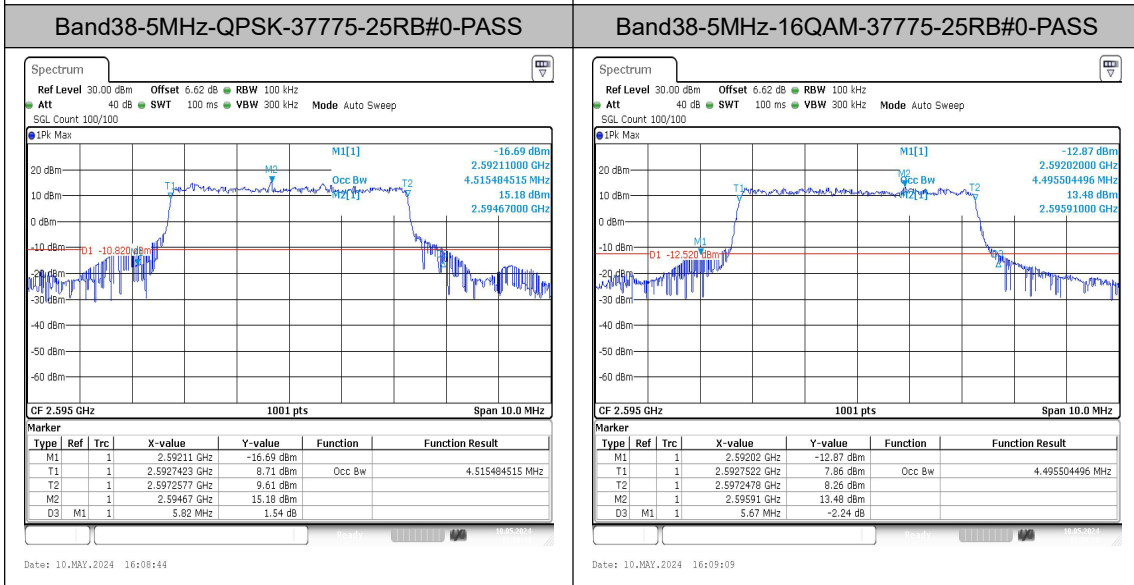

Test Graphs

Band38-15MHz-QPSK-37825-75RB#0-PASS

Band38-15MHz-16QAM-37825-75RB#0-PASS

Band38-15MHz-QPSK-38000-75RB#0-PASS

Band38-15MHz-16QAM-38000-75RB#0-PASS

Band38-15MHz-QPSK-38175-75RB#0-PASS

Band38-15MHz-16QAM-38175-75RB#0-PASS

Band38-20MHz-QPSK-37850-100RB#0-PASS

Band38-20MHz-16QAM-37850-100RB#0-PASS

Band38-20MHz-QPSK-38000-100RB#0-PASS

Band38-20MHz-16QAM-38000-100RB#0-PASS

Band38-20MHz-QPSK-38150-100RB#0-PASS

Band38-20MHz-16QAM-38150-100RB#0-PASS