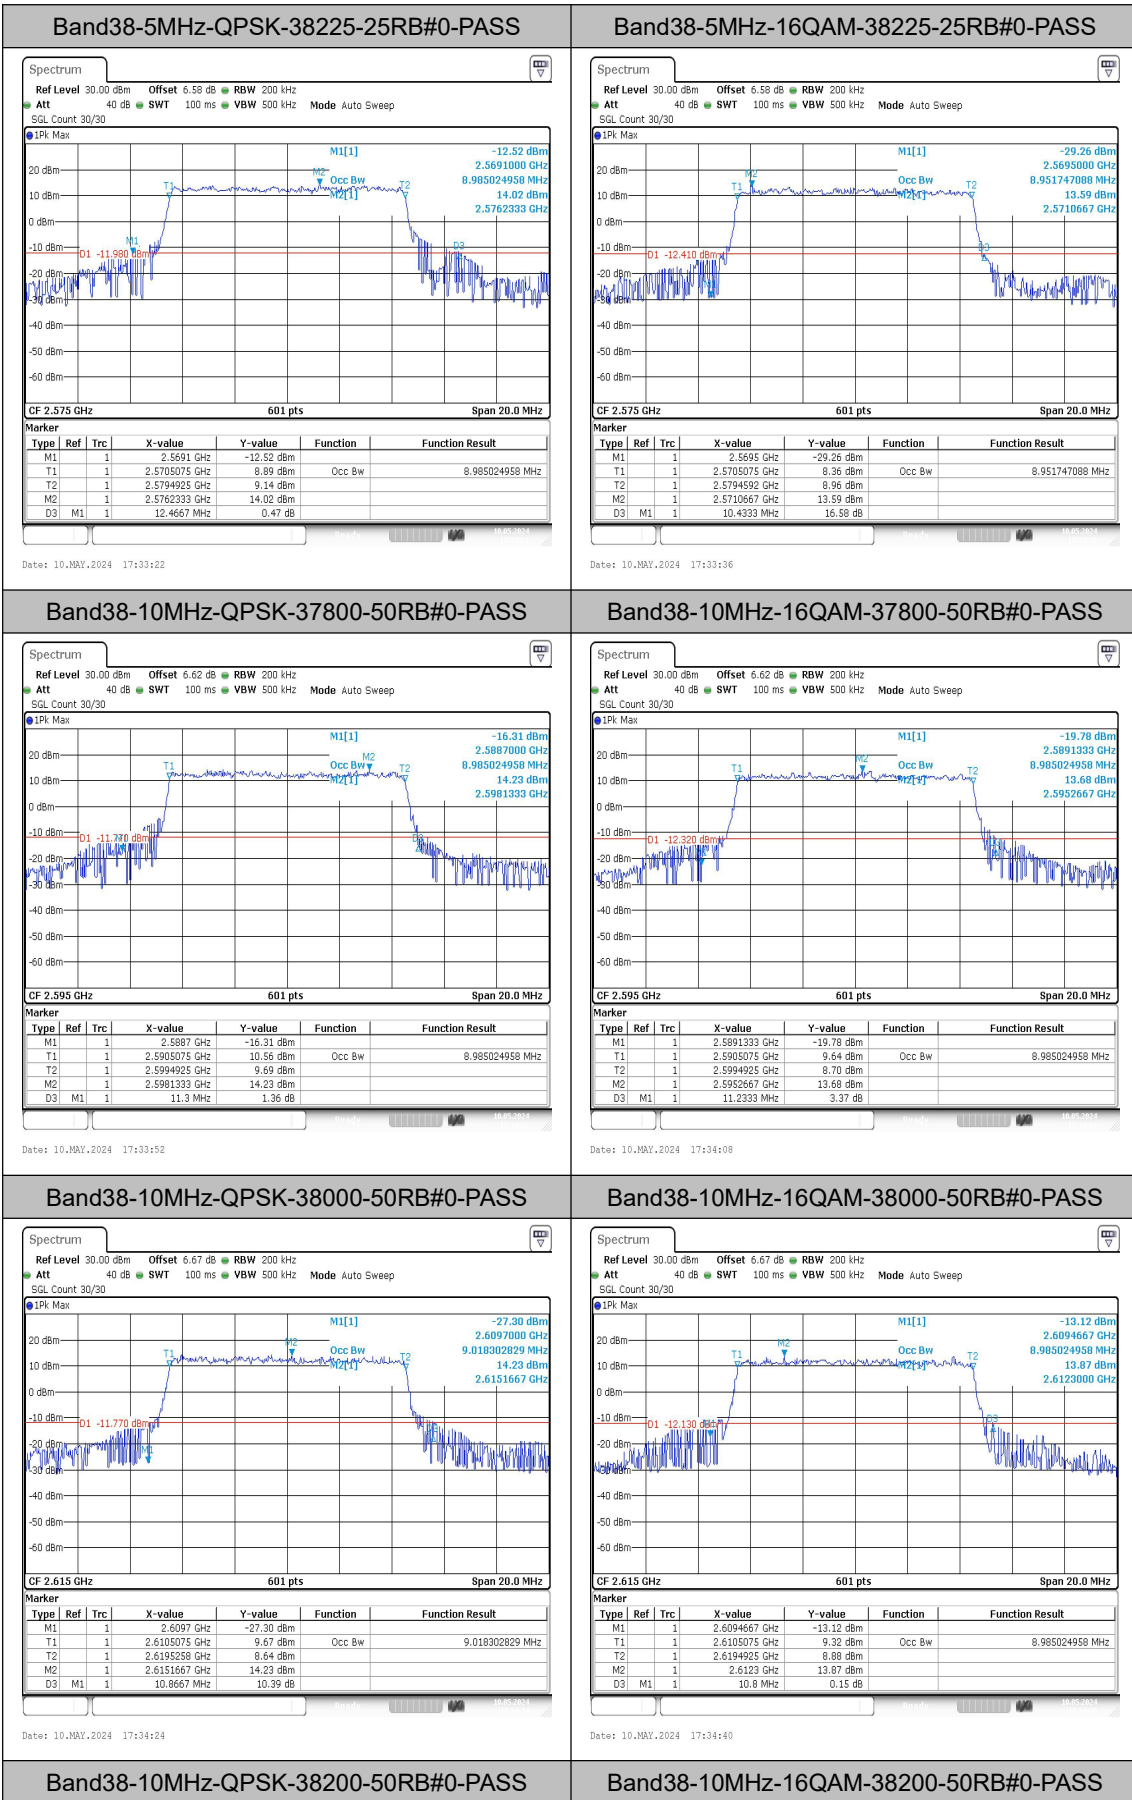

Test Graphs

Band38-15MHz-QPSK-37825-75RB#0-PASS

Band38-15MHz-16QAM-37825-75RB#0-PASS

Band38-15MHz-QPSK-38000-75RB#0-PASS

Band38-15MHz-16QAM-38000-75RB#0-PASS

Band38-15MHz-QPSK-38175-75RB#0-PASS

Band38-15MHz-16QAM-38175-75RB#0-PASS

Band38-20MHz-QPSK-37850-100RB#0-PASS

Band38-20MHz-16QAM-37850-100RB#0-PASS

Band38-20MHz-QPSK-38000-100RB#0-PASS

Band38-20MHz-16QAM-38000-100RB#0-PASS

Band38-20MHz-QPSK-38150-100RB#0-PASS

Band38-20MHz-16QAM-38150-100RB#0-PASS

Band38	15MHz	16QAM	38175	75RB#0	-40.20	PASS
Band38	20MHz	QPSK	37850	1RB#0	-20.92	PASS
Band38	20MHz	16QAM	37850	1RB#0	-22.46	PASS
Band38	20MHz	QPSK	37850	1RB#99	-43.22	PASS
Band38	20MHz	16QAM	37850	1RB#99	-43.26	PASS
Band38	20MHz	QPSK	37850	100RB#0	-40.39	PASS
Band38	20MHz	16QAM	37850	100RB#0	-41.27	PASS
Band38	20MHz	QPSK	38150	1RB#0	-42.88	PASS
Band38	20MHz	16QAM	38150	1RB#0	-42.97	PASS
Band38	20MHz	QPSK	38150	1RB#99	-21.48	PASS
Band38	20MHz	16QAM	38150	1RB#99	-22.92	PASS
Band38	20MHz	QPSK	38150	100RB#0	-40.49	PASS
Band38	20MHz	16QAM	38150	100RB#0	-41.38	PASS