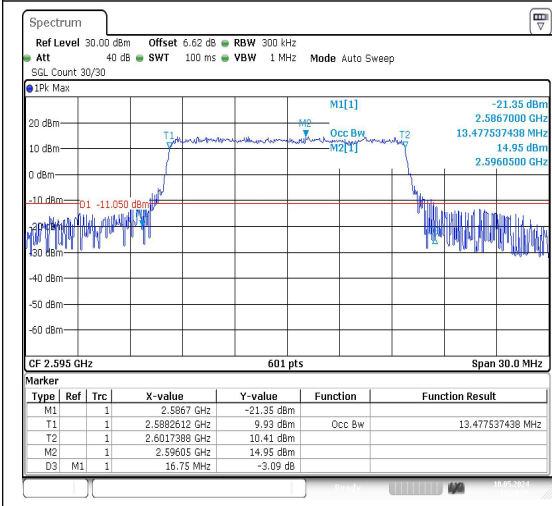

Test Graphs

Band38-15MHz-QPSK-37825-75RB#0-PASS

Band38-15MHz-16QAM-37825-75RB#0-PASS

Band38-15MHz-QPSK-38000-75RB#0-PASS

Band38-15MHz-16QAM-38000-75RB#0-PASS

Band38-15MHz-QPSK-38175-75RB#0-PASS

Band38-15MHz-16QAM-38175-75RB#0-PASS

Band38-20MHz-QPSK-37850-100RB#0-PASS

Band38-20MHz-16QAM-37850-100RB#0-PASS

Band38-20MHz-QPSK-38000-100RB#0-PASS

Band38-20MHz-16QAM-38000-100RB#0-PASS

Band38-20MHz-QPSK-38150-100RB#0-PASS

Band38-20MHz-16QAM-38150-100RB#0-PASS