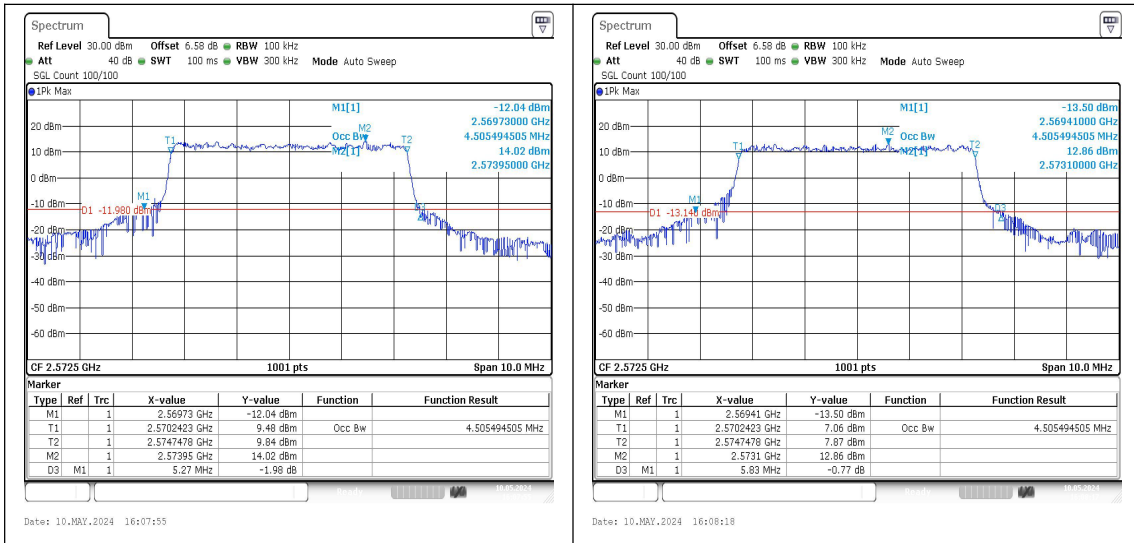

Test Graphs

Band38-15MHz-QPSK-37825-75RB#0-PASS

Band38-15MHz-16QAM-37825-75RB#0-PASS

Band38-15MHz-QPSK-38000-75RB#0-PASS

Band38-15MHz-16QAM-38000-75RB#0-PASS

Band38-15MHz-QPSK-38175-75RB#0-PASS

Band38-15MHz-16QAM-38175-75RB#0-PASS

Band38-20MHz-QPSK-37850-100RB#0-PASS

Band38-20MHz-16QAM-37850-100RB#0-PASS

Band38-20MHz-QPSK-38000-100RB#0-PASS

Band38-20MHz-16QAM-38000-100RB#0-PASS

Band38-20MHz-QPSK-38150-100RB#0-PASS

Band38-20MHz-16QAM-38150-100RB#0-PASS