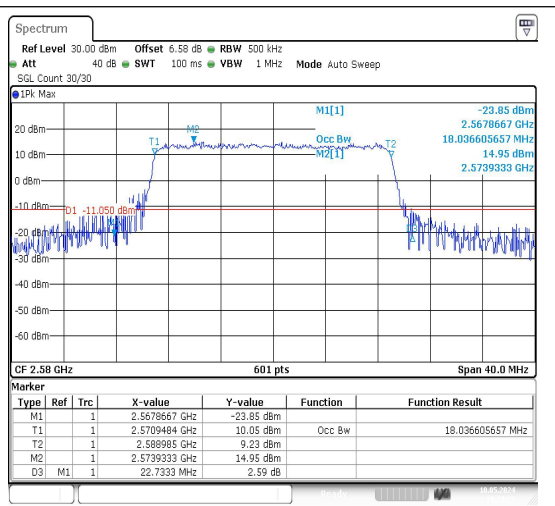

Test Graphs

Band38-15MHz-QPSK-37825-75RB#0-PASS

Band38-15MHz-16QAM-37825-75RB#0-PASS

Band38-15MHz-QPSK-38000-75RB#0-PASS

Band38-15MHz-16QAM-38000-75RB#0-PASS

Band38-15MHz-QPSK-38175-75RB#0-PASS

Band38-15MHz-16QAM-38175-75RB#0-PASS

Band38-20MHz-QPSK-37850-100RB#0-PASS

Band38-20MHz-16QAM-37850-100RB#0-PASS

Band38-20MHz-QPSK-38000-100RB#0-PASS

Band38-20MHz-16QAM-38000-100RB#0-PASS

Band38-20MHz-QPSK-38150-100RB#0-PASS

Band38-20MHz-16QAM-38150-100RB#0-PASS