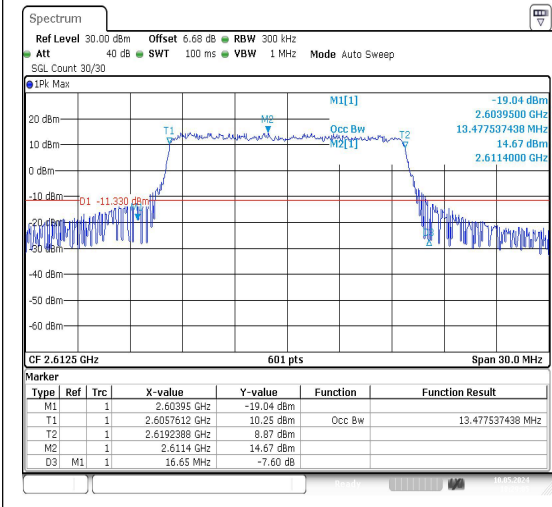

Test Graphs

Band38-15MHz-QPSK-37825-75RB#0-PASS

Band38-15MHz-16QAM-37825-75RB#0-PASS

Band38-15MHz-QPSK-38000-75RB#0-PASS

Band38-15MHz-16QAM-38000-75RB#0-PASS

Band38-15MHz-QPSK-38175-75RB#0-PASS

Band38-15MHz-16QAM-38175-75RB#0-PASS

Band38-20MHz-QPSK-37850-100RB#0-PASS

Band38-20MHz-16QAM-37850-100RB#0-PASS

Band38-20MHz-QPSK-38000-100RB#0-PASS

Band38-20MHz-16QAM-38000-100RB#0-PASS

Band38-20MHz-QPSK-38150-100RB#0-PASS

Band38-20MHz-16QAM-38150-100RB#0-PASS