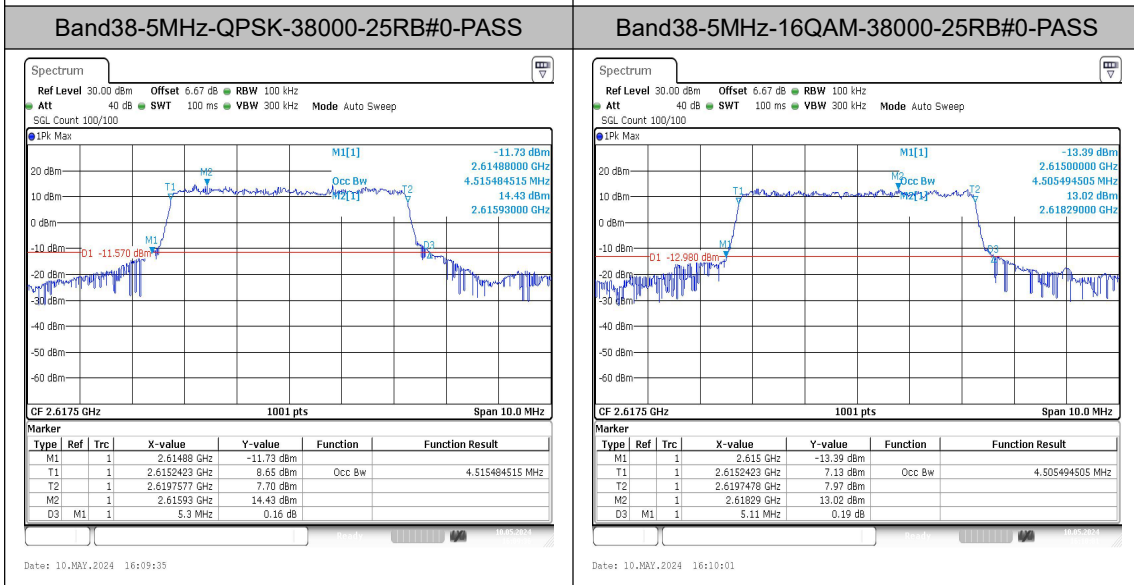

Test Graphs

Band38-15MHz-QPSK-37825-75RB#0-PASS

Band38-15MHz-16QAM-37825-75RB#0-PASS

Band38-15MHz-QPSK-38000-75RB#0-PASS

Band38-15MHz-16QAM-38000-75RB#0-PASS

Band38-15MHz-QPSK-38175-75RB#0-PASS

Band38-15MHz-16QAM-38175-75RB#0-PASS

Band38-20MHz-QPSK-37850-100RB#0-PASS

Band38-20MHz-16QAM-37850-100RB#0-PASS

Band38-20MHz-QPSK-38000-100RB#0-PASS

Band38-20MHz-16QAM-38000-100RB#0-PASS

Band38-20MHz-QPSK-38150-100RB#0-PASS

Band38-20MHz-16QAM-38150-100RB#0-PASS