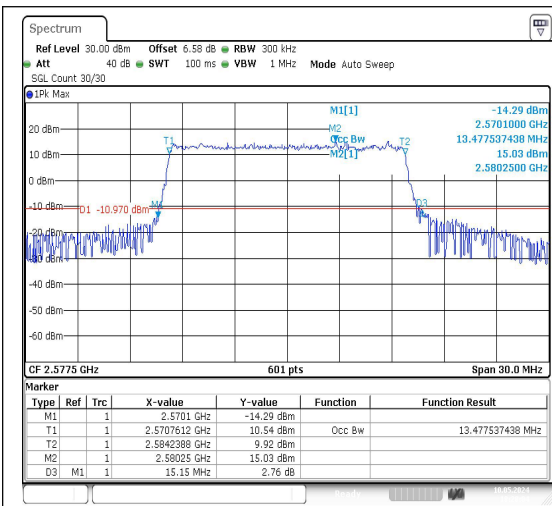

Test Graphs

Band38-15MHz-QPSK-37825-75RB#0-PASS

Band38-15MHz-16QAM-37825-75RB#0-PASS

Band38-15MHz-QPSK-38000-75RB#0-PASS

Band38-15MHz-16QAM-38000-75RB#0-PASS

Band38-15MHz-QPSK-38175-75RB#0-PASS

Band38-15MHz-16QAM-38175-75RB#0-PASS

Band38-20MHz-QPSK-37850-100RB#0-PASS

Band38-20MHz-16QAM-37850-100RB#0-PASS

Band38-20MHz-QPSK-38000-100RB#0-PASS

Band38-20MHz-16QAM-38000-100RB#0-PASS

Band38-20MHz-QPSK-38150-100RB#0-PASS

Band38-20MHz-16QAM-38150-100RB#0-PASS