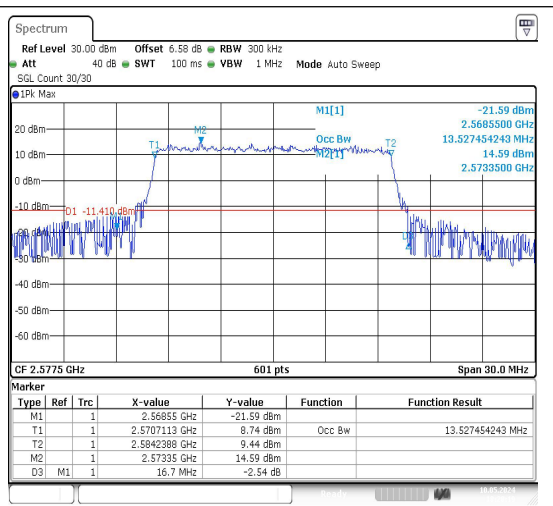

Test Graphs

Band38-15MHz-QPSK-37825-75RB#0-PASS

Band38-15MHz-16QAM-37825-75RB#0-PASS

Band38-15MHz-QPSK-38000-75RB#0-PASS

Band38-15MHz-16QAM-38000-75RB#0-PASS

Band38-15MHz-QPSK-38175-75RB#0-PASS

Band38-15MHz-16QAM-38175-75RB#0-PASS

Band38-20MHz-QPSK-37850-100RB#0-PASS

Band38-20MHz-16QAM-37850-100RB#0-PASS

Band38-20MHz-QPSK-38000-100RB#0-PASS

Band38-20MHz-16QAM-38000-100RB#0-PASS

Band38-20MHz-QPSK-38150-100RB#0-PASS

Band38-20MHz-16QAM-38150-100RB#0-PASS