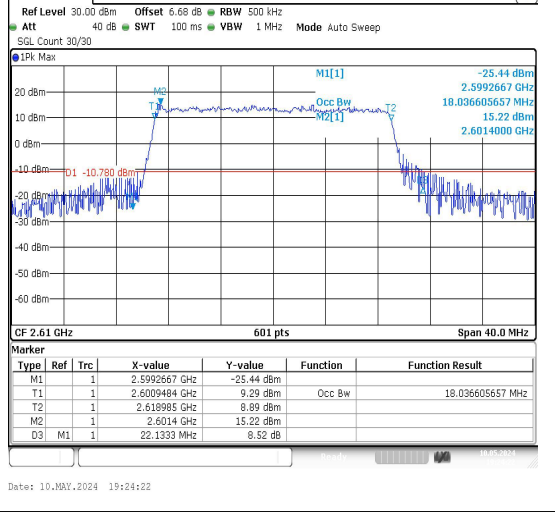

Test Graphs

Band38-15MHz-QPSK-37825-75RB#0-PASS

Band38-15MHz-16QAM-37825-75RB#0-PASS

Band38-15MHz-QPSK-38000-75RB#0-PASS

Band38-15MHz-16QAM-38000-75RB#0-PASS

Band38-15MHz-QPSK-38175-75RB#0-PASS

Band38-15MHz-16QAM-38175-75RB#0-PASS

Band38-20MHz-QPSK-37850-100RB#0-PASS

Band38-20MHz-16QAM-37850-100RB#0-PASS

Band38-20MHz-QPSK-38000-100RB#0-PASS

Band38-20MHz-16QAM-38000-100RB#0-PASS

Band38-20MHz-QPSK-38150-100RB#0-PASS

Band38-20MHz-16QAM-38150-100RB#0-PASS