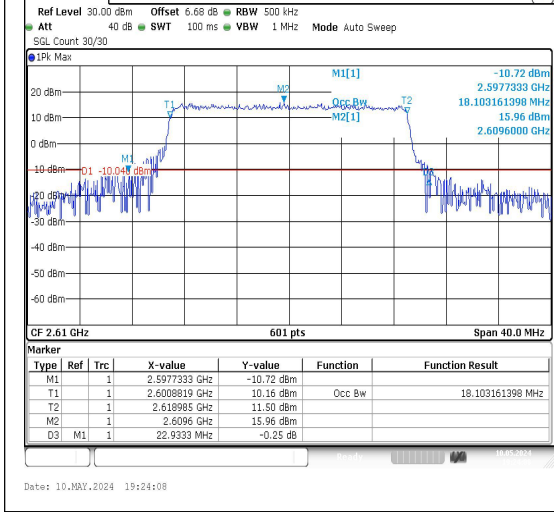

Test Graphs

Band38-15MHz-QPSK-37825-75RB#0-PASS

Band38-15MHz-16QAM-37825-75RB#0-PASS

Band38-15MHz-QPSK-38000-75RB#0-PASS

Band38-15MHz-16QAM-38000-75RB#0-PASS

Band38-15MHz-QPSK-38175-75RB#0-PASS

Band38-15MHz-16QAM-38175-75RB#0-PASS

Band38-20MHz-QPSK-37850-100RB#0-PASS

Band38-20MHz-16QAM-37850-100RB#0-PASS

Band38-20MHz-QPSK-38000-100RB#0-PASS

Band38-20MHz-16QAM-38000-100RB#0-PASS

Band38-20MHz-QPSK-38150-100RB#0-PASS

Band38-20MHz-16QAM-38150-100RB#0-PASS