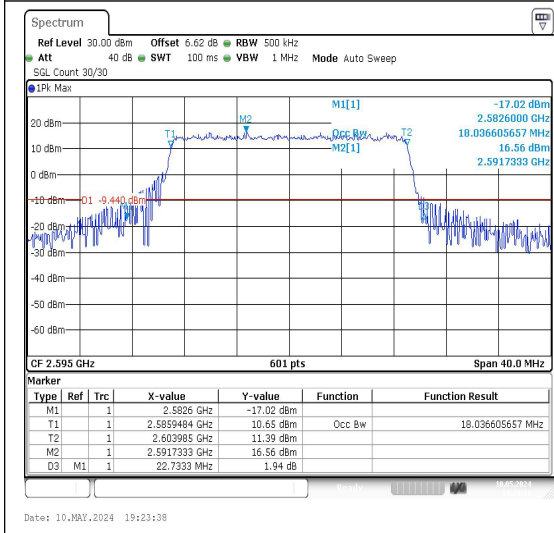

Test Graphs

Band38-15MHz-QPSK-37825-75RB#0-PASS

Band38-15MHz-16QAM-37825-75RB#0-PASS

Band38-15MHz-QPSK-38000-75RB#0-PASS

Band38-15MHz-16QAM-38000-75RB#0-PASS

Band38-15MHz-QPSK-38175-75RB#0-PASS

Band38-15MHz-16QAM-38175-75RB#0-PASS

Band38-20MHz-QPSK-37850-100RB#0-PASS

Band38-20MHz-16QAM-37850-100RB#0-PASS

Band38-20MHz-QPSK-38000-100RB#0-PASS

Band38-20MHz-16QAM-38000-100RB#0-PASS

Band38-20MHz-QPSK-38150-100RB#0-PASS

Band38-20MHz-16QAM-38150-100RB#0-PASS