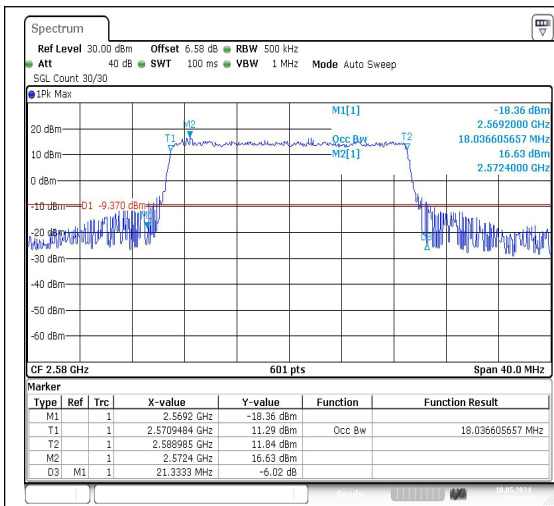

Test Graphs

Band38-15MHz-QPSK-37825-75RB#0-PASS

Band38-15MHz-16QAM-37825-75RB#0-PASS

Band38-15MHz-QPSK-38000-75RB#0-PASS

Band38-15MHz-16QAM-38000-75RB#0-PASS

Band38-15MHz-QPSK-38175-75RB#0-PASS

Band38-15MHz-16QAM-38175-75RB#0-PASS

Band38-20MHz-QPSK-37850-100RB#0-PASS

Band38-20MHz-16QAM-37850-100RB#0-PASS

Band38-20MHz-QPSK-38000-100RB#0-PASS

Band38-20MHz-16QAM-38000-100RB#0-PASS

Band38-20MHz-QPSK-38150-100RB#0-PASS

Band38-20MHz-16QAM-38150-100RB#0-PASS