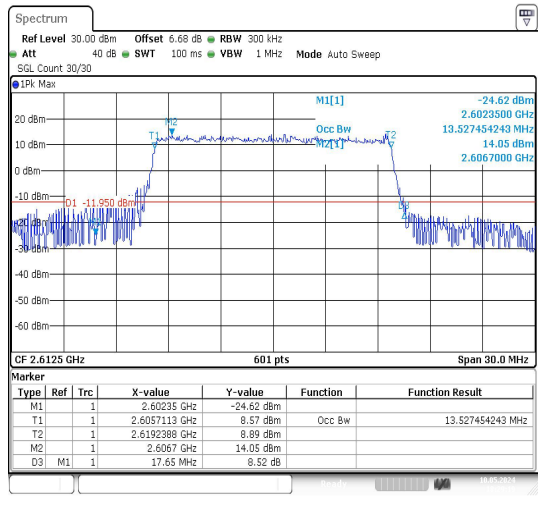

Test Graphs

Band38-15MHz-QPSK-37825-75RB#0-PASS

Band38-15MHz-16QAM-37825-75RB#0-PASS

Band38-15MHz-QPSK-38000-75RB#0-PASS

Band38-15MHz-16QAM-38000-75RB#0-PASS

Band38-15MHz-QPSK-38175-75RB#0-PASS

Band38-15MHz-16QAM-38175-75RB#0-PASS

Band38-20MHz-QPSK-37850-100RB#0-PASS

Band38-20MHz-16QAM-37850-100RB#0-PASS

Band38-20MHz-QPSK-38000-100RB#0-PASS

Band38-20MHz-16QAM-38000-100RB#0-PASS

Band38-20MHz-QPSK-38150-100RB#0-PASS

Band38-20MHz-16QAM-38150-100RB#0-PASS