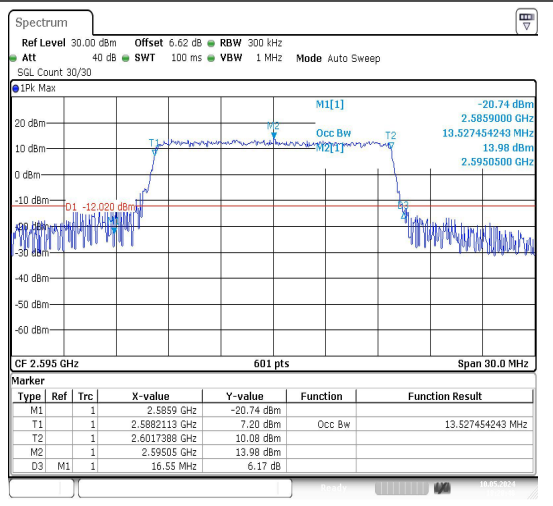

Test Graphs

Band38-15MHz-QPSK-37825-75RB#0-PASS

Band38-15MHz-16QAM-37825-75RB#0-PASS

Band38-15MHz-QPSK-38000-75RB#0-PASS

Band38-15MHz-16QAM-38000-75RB#0-PASS

Band38-15MHz-QPSK-38175-75RB#0-PASS

Band38-15MHz-16QAM-38175-75RB#0-PASS

Band38-20MHz-QPSK-37850-100RB#0-PASS

Band38-20MHz-16QAM-37850-100RB#0-PASS

Band38-20MHz-QPSK-38000-100RB#0-PASS

Band38-20MHz-16QAM-38000-100RB#0-PASS

Band38-20MHz-QPSK-38150-100RB#0-PASS

Band38-20MHz-16QAM-38150-100RB#0-PASS