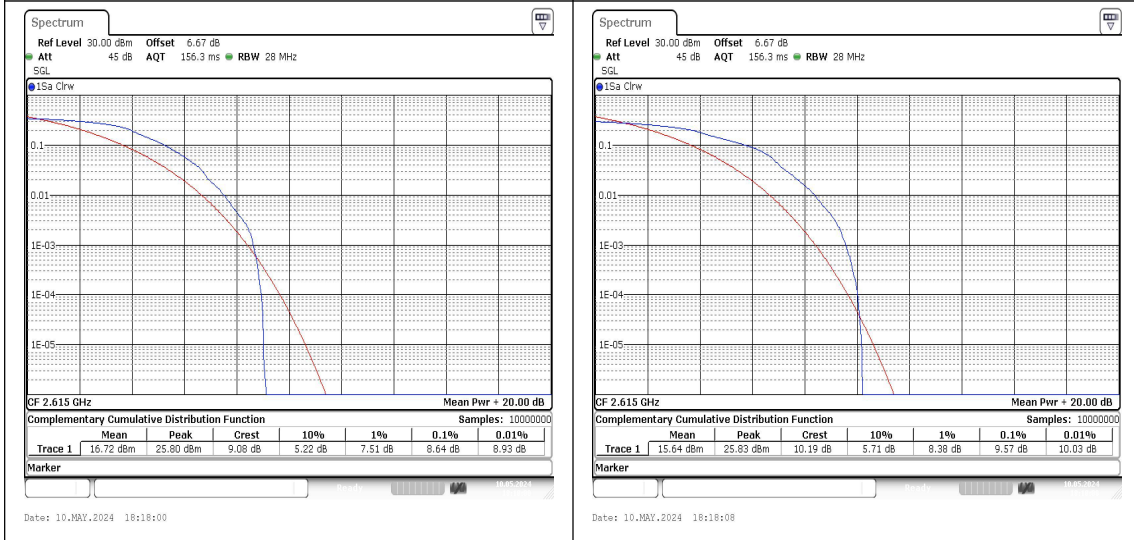

Band38-10MHz-QPSK-38000-50RB#0-PASS

Band38-10MHz-16QAM-38000-50RB#0-PASS

Band38-10MHz-QPSK-38200-1RB#0-PASS

Band38-10MHz-16QAM-38200-1RB#0-PASS