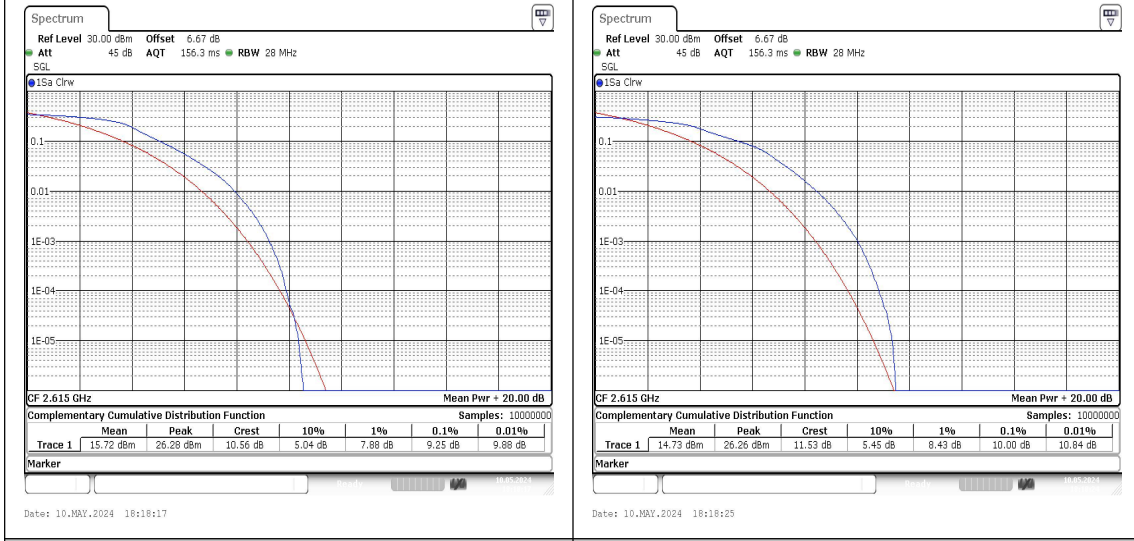

Band38-10MHz-QPSK-38000-50RB#0-PASS

Band38-10MHz-16QAM-38000-50RB#0-PASS

Band38-10MHz-QPSK-38200-1RB#0-PASS

Band38-10MHz-16QAM-38200-1RB#0-PASS