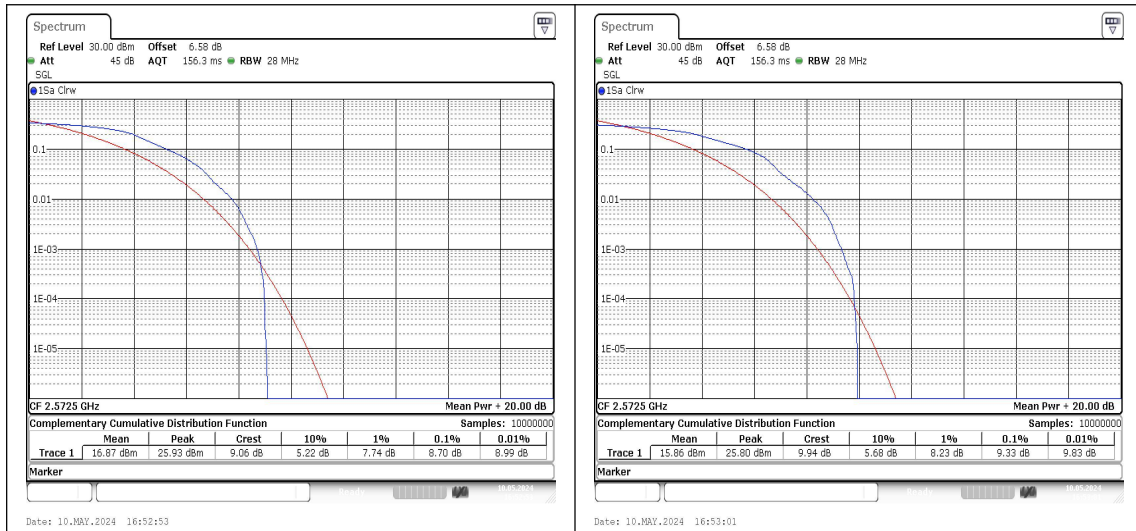

Test Graphs

Band38-5MHz-QPSK-37775-1RB#0-PASS

Band38-5MHz-16QAM-37775-1RB#0-PASS