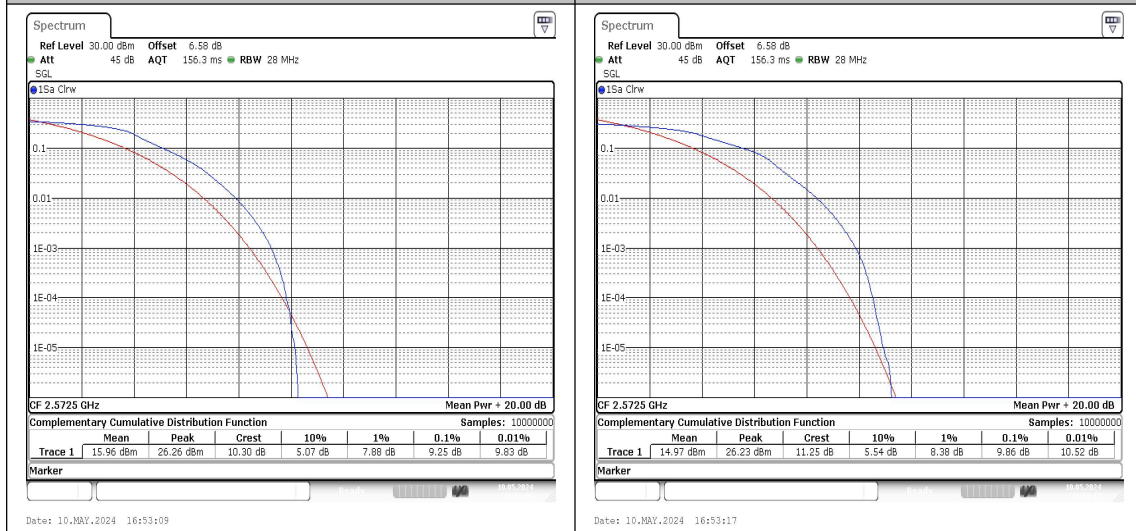

Band38-5MHz-QPSK-37775-25RB#0-PASS

Band38-5MHz-16QAM-37775-25RB#0-PASS