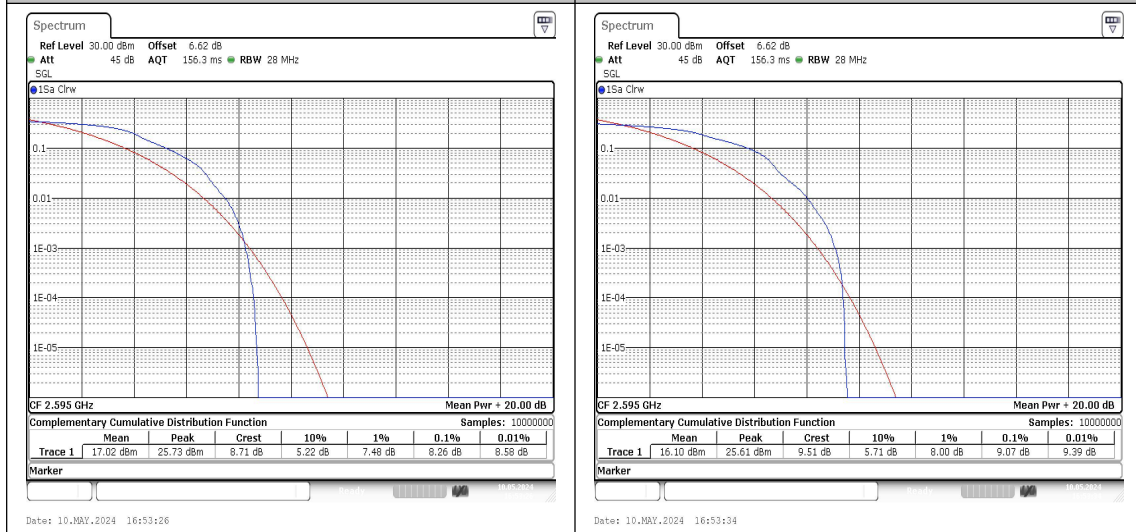

Test Graphs

Band38-5MHz-QPSK-37775-1RB#0-PASS

Band38-5MHz-16QAM-37775-1RB#0-PASS

Band38-5MHz-QPSK-37775-25RB#0-PASS

Band38-5MHz-16QAM-37775-25RB#0-PASS

Band38-5MHz-QPSK-38000-1RB#0-PASS

Band38-5MHz-16QAM-38000-1RB#0-PASS