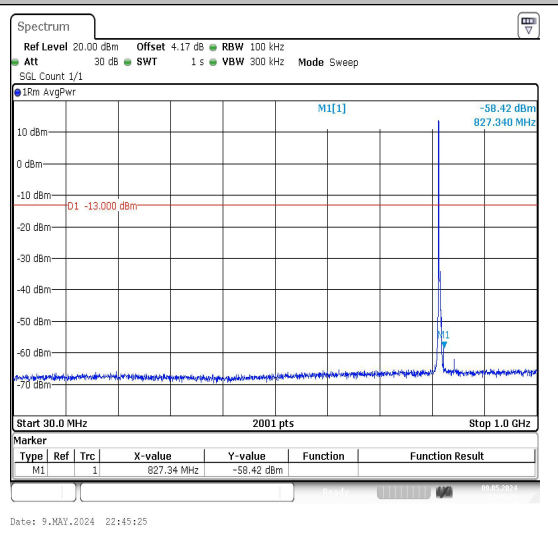

Band26_3MHz_QPSK_26740_1RB#0_3000~10000_00_3000~10000

Band26_3MHz_16QAM_26740_1RB#0_0.009~0.15_5_0.009~0.15

Band26_3MHz_16QAM_26740_1RB#0_0.15~30_0.15~30

Band26_3MHz_16QAM_26740_1RB#0_30~1000_30~1000

Band26_3MHz_QPSK_26775_1RB#0_3000~10000