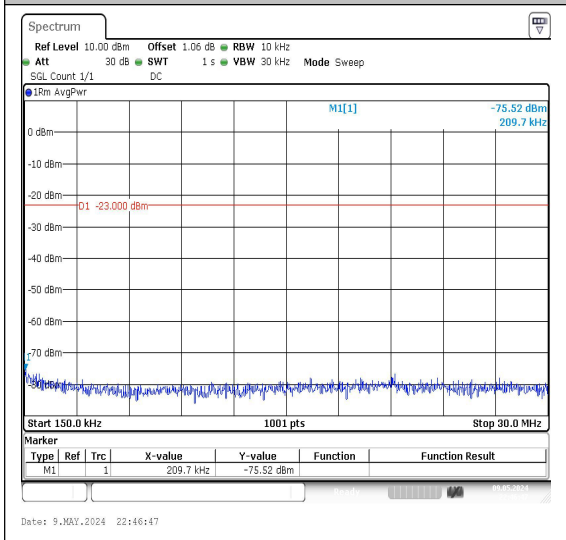

Band26_3MHz_QPSK_26775_1RB#0_3000~10000

Band26_3MHz_16QAM_26775_1RB#0_0.15~30