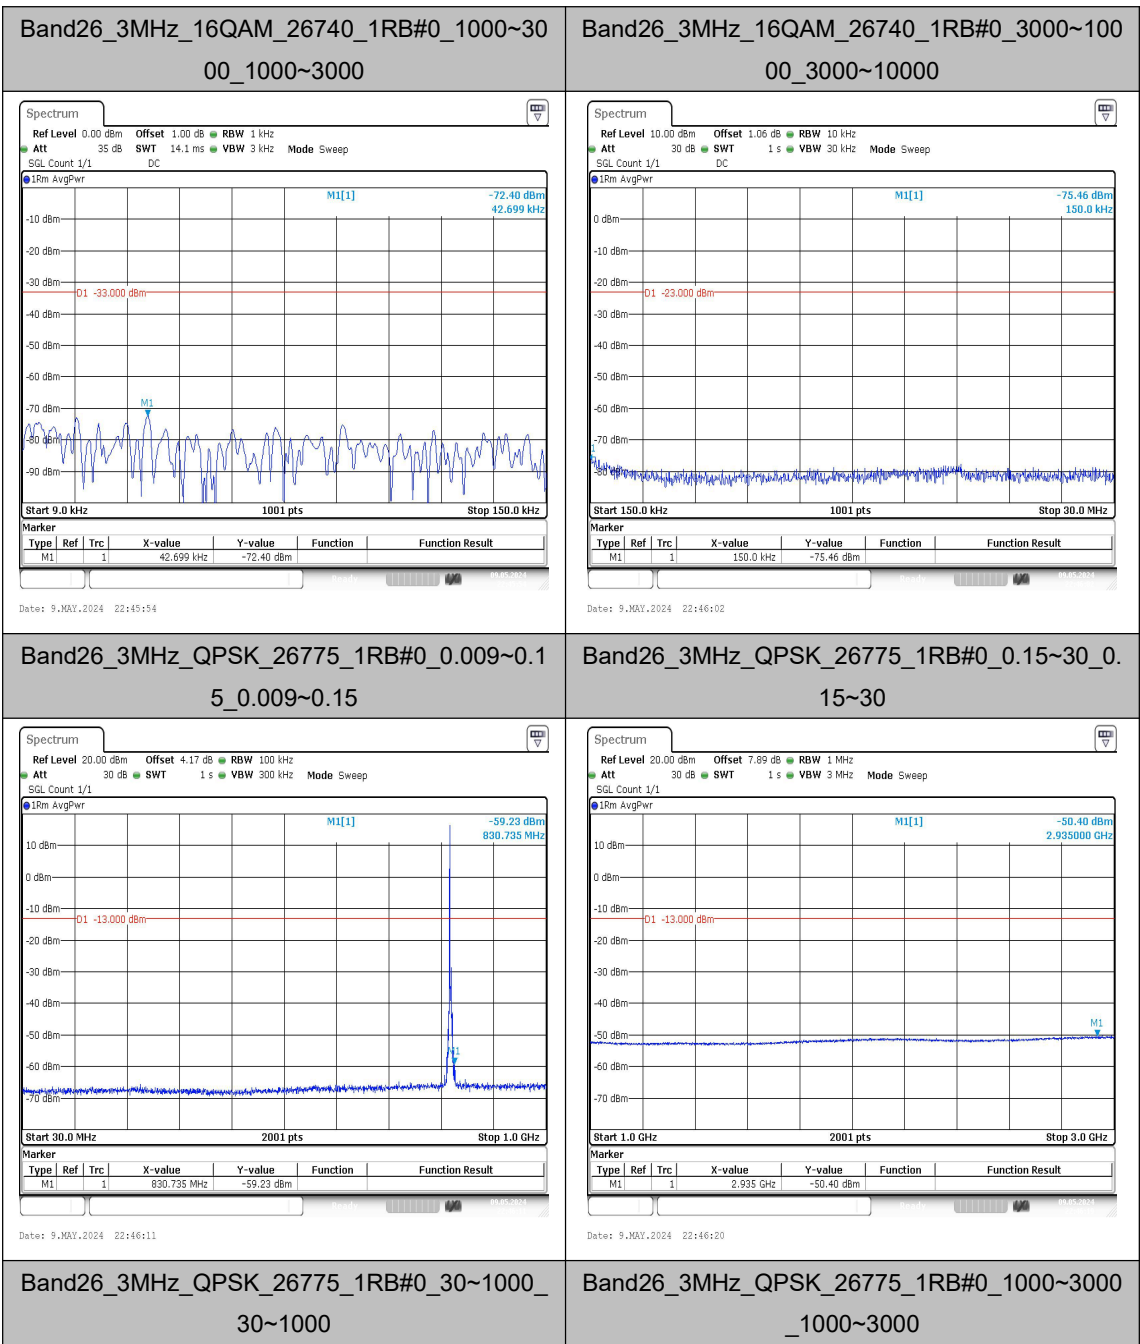

Band26_3MHz_QPSK_26740_1RB#0_3000~10000_00_3000~10000

Band26_3MHz_16QAM_26740_1RB#0_0.009~0.15_5_0.009~0.15

Band26_3MHz_16QAM_26740_1RB#0_0.15~30_0.15~30

Band26_3MHz_16QAM_26740_1RB#0_30~1000_30~1000

Band26_3MHz_QPSK_26775_1RB#0_3000~10000