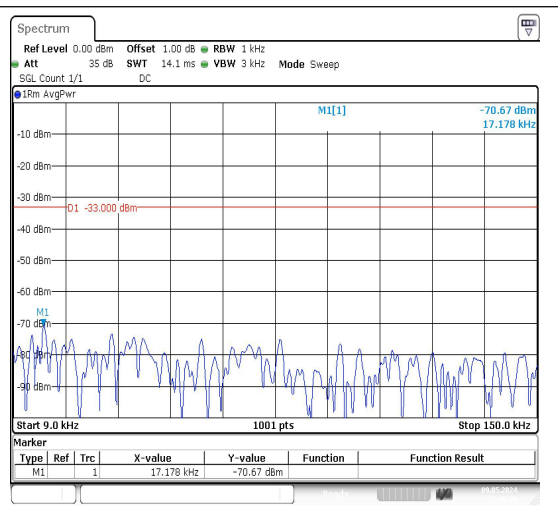

Band26_3MHz_QPSK_26740_1RB#0_3000~10000_00_3000~10000

Band26_3MHz_16QAM_26740_1RB#0_0.009~0.15_5_0.009~0.15

Band26_3MHz_16QAM_26740_1RB#0_0.15~30_0.15~30

Band26_3MHz_16QAM_26740_1RB#0_30~1000_30~1000

Band26_3MHz_QPSK_26775_1RB#0_3000~10000