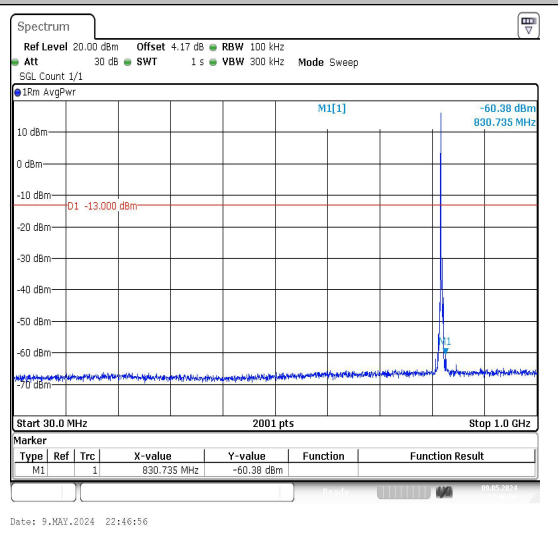

Band26_3MHz_16QAM_26775_1RB#0_30~1000

Band26_3MHz_16QAM_26775_1RB#0_0.009~0.15