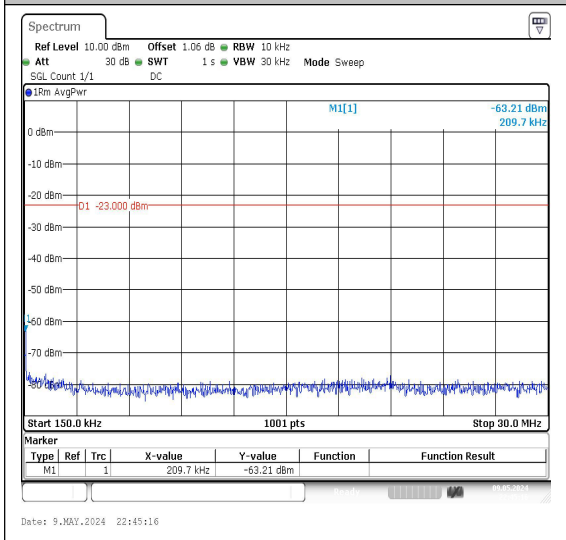

Band26_3MHz_QPSK_26740_1RB#0_3000~10000_00_3000~10000

Band26_3MHz_16QAM_26740_1RB#0_0.009~0.15_5_0.009~0.15

Band26_3MHz_16QAM_26740_1RB#0_0.15~30_0.15~30

Band26_3MHz_16QAM_26740_1RB#0_30~1000_30~1000

Band26_3MHz_QPSK_26775_1RB#0_3000~10000