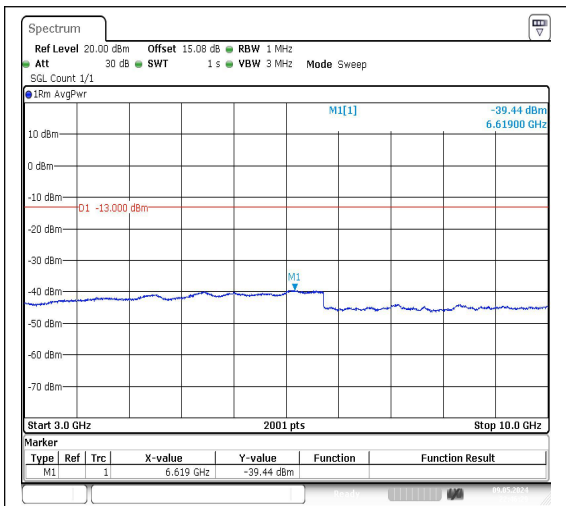

Band26_3MHz_QPSK_26740_1RB#0_3000~10000_00_3000~10000

Band26_3MHz_16QAM_26740_1RB#0_0.009~0.15_5_0.009~0.15

Band26_3MHz_16QAM_26740_1RB#0_0.15~30_0.15~30

Band26_3MHz_16QAM_26740_1RB#0_30~1000_30~1000

Band26_3MHz_QPSK_26775_1RB#0_3000~10000