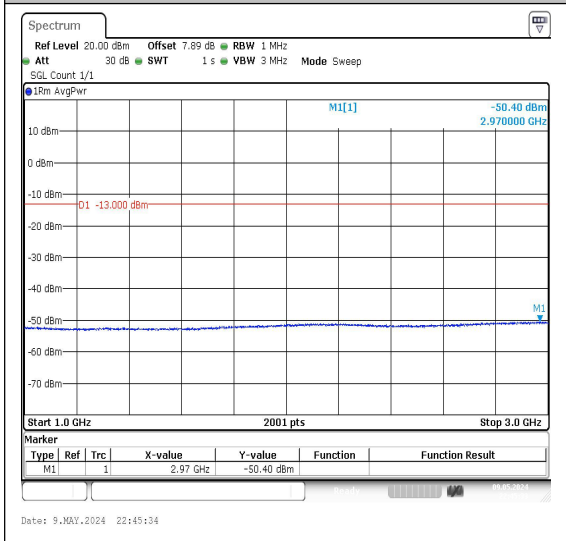

Band26_3MHz_QPSK_26740_1RB#0_3000~10000_00_3000~10000

Band26_3MHz_16QAM_26740_1RB#0_0.009~0.15_5_0.009~0.15

Band26_3MHz_16QAM_26740_1RB#0_0.15~30_0.15~30

Band26_3MHz_16QAM_26740_1RB#0_30~1000_30~1000

Band26_3MHz_QPSK_26775_1RB#0_3000~10000