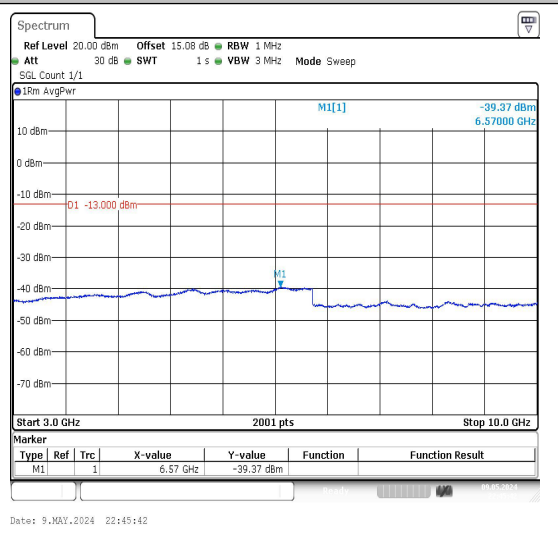

Band26_3MHz_QPSK_26740_1RB#0_3000~10000_00_3000~10000

Band26_3MHz_16QAM_26740_1RB#0_0.009~0.15_5_0.009~0.15

Band26_3MHz_16QAM_26740_1RB#0_0.15~30_0.15~30

Band26_3MHz_16QAM_26740_1RB#0_30~1000_30~1000

Band26_3MHz_QPSK_26775_1RB#0_3000~10000

Band26_3MHz_16QAM_26775_1RB#0_0.009~0.15

Band26_3MHz_16QAM_26775_1RB#0_0.15~30

Band26_3MHz_16QAM_26775_1RB#0_30~1000