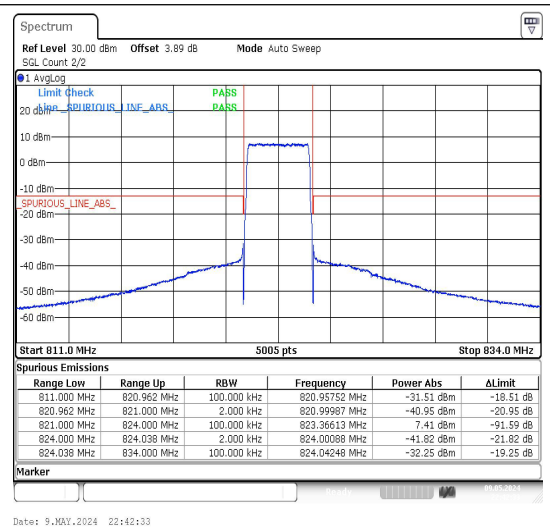

Date: 9.MAY.2024 22:40:59

Band26_3MHz_QPSK_26775_1RB#14

Date: 9.MAY.2024 22:41:30

Band26_3MHz_16QAM_26775_1RB#14

Band26_3MHz_QPSK_26775_15RB#0

Band26_3MHz_16QAM_26775_15RB#0

Band26_5MHz_QPSK_26715_1RB#0

Band26_5MHz_16QAM_26715_1RB#0