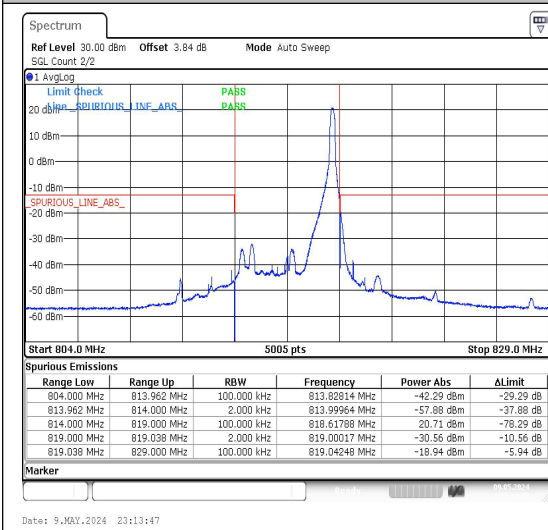

Date: 9.MAY.2024 22:40:59

Band26_3MHz_QPSK_26775_1RB#14

Date: 9.MAY.2024 22:41:30

Band26_3MHz_16QAM_26775_1RB#14

Band26_3MHz_QPSK_26775_15RB#0

Band26_3MHz_16QAM_26775_15RB#0

Band26_5MHz_QPSK_26715_1RB#0

Band26_5MHz_16QAM_26715_1RB#0