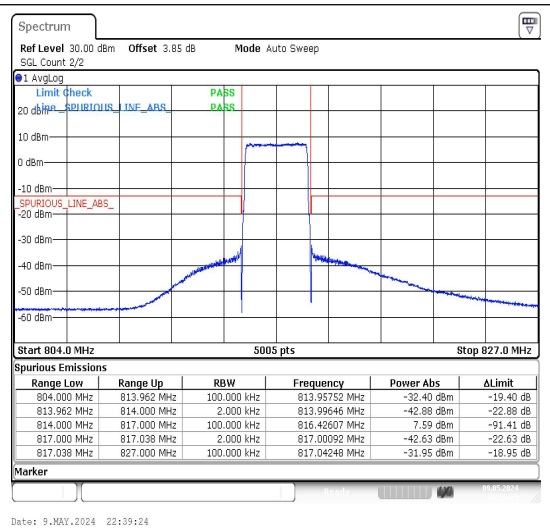

Date: 9.MAY.2024 22:39:24