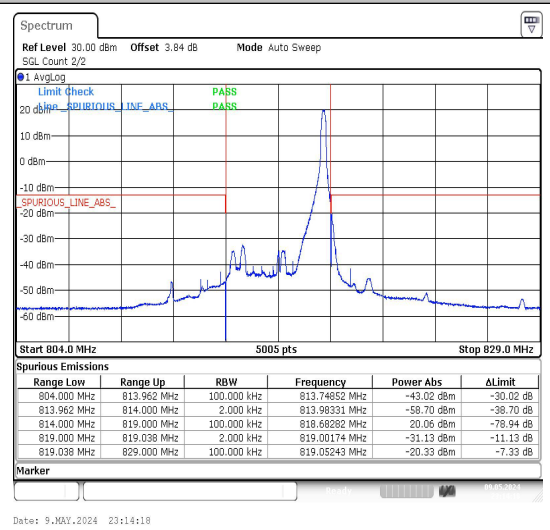

Date: 9.MAY.2024 22:40:59

Band26_3MHz_QPSK_26775_1RB#14

Date: 9.MAY.2024 22:41:30

Band26_3MHz_16QAM_26775_1RB#14

Band26_3MHz_QPSK_26775_15RB#0

Band26_3MHz_16QAM_26775_15RB#0

Band26_5MHz_QPSK_26715_1RB#0

Band26_5MHz_16QAM_26715_1RB#0