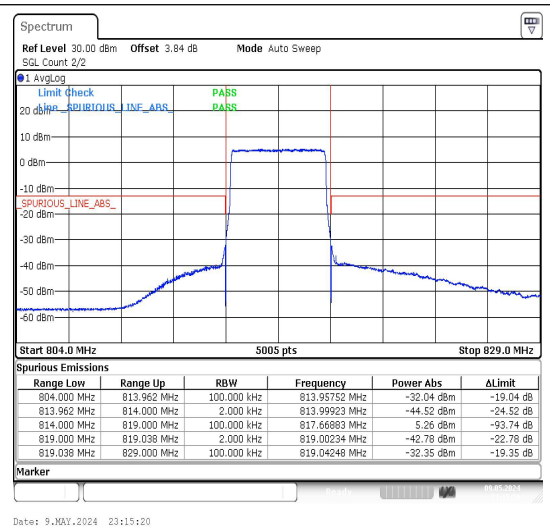

Band26_5MHz_16QAM_26715_1RB#24