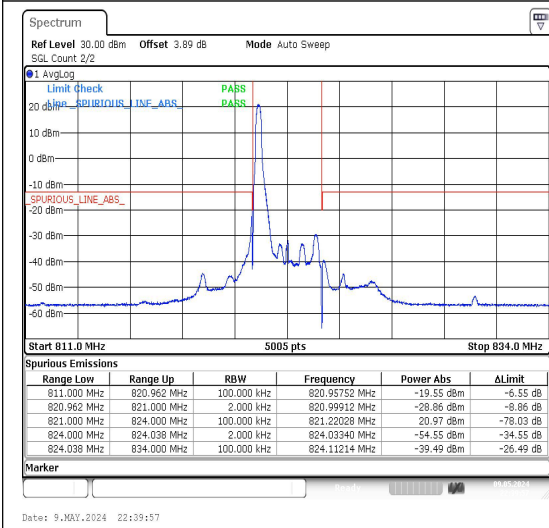

Band26_3MHz_QPSK_26705_15RB#0

Date: 9.MAY.2024 22:39:57