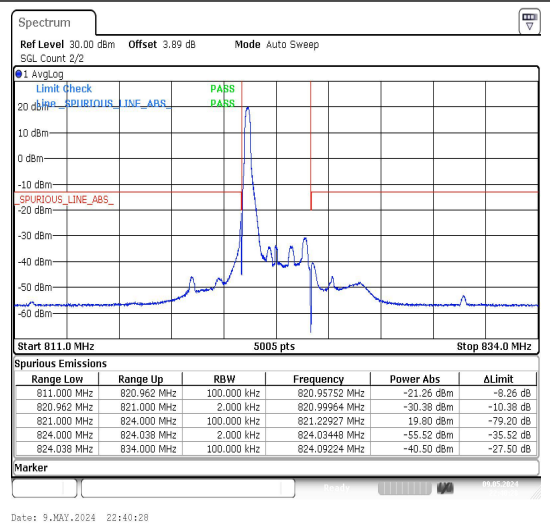

Band26_3MHz_16QAM_26705_15RB#0

Date: 9.MAY.2024 22:40:28