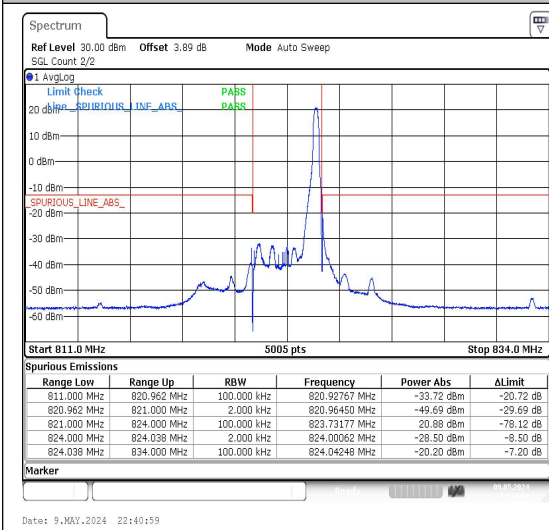

Date: 9.MAY.2024 22:38:53

Band26_3MHz_QPSK_26705_15RB#0

Date: 9.MAY.2024 22:39:24

Band26_3MHz_16QAM_26705_15RB#0

Date: 9.MAY.2024 22:39:57

Band26_3MHz_QPSK_26775_1RB#0

Date: 9.MAY.2024 22:40:28

Band26_3MHz_16QAM_26775_1RB#0

Date: 9.MAY.2024 22:40:59

Band26_3MHz_QPSK_26775_1RB#14

Date: 9.MAY.2024 22:41:30

Band26_3MHz_16QAM_26775_1RB#14

Band26_3MHz_QPSK_26775_15RB#0

Band26_3MHz_16QAM_26775_15RB#0

Band26_5MHz_QPSK_26715_1RB#0

Band26_5MHz_16QAM_26715_1RB#0