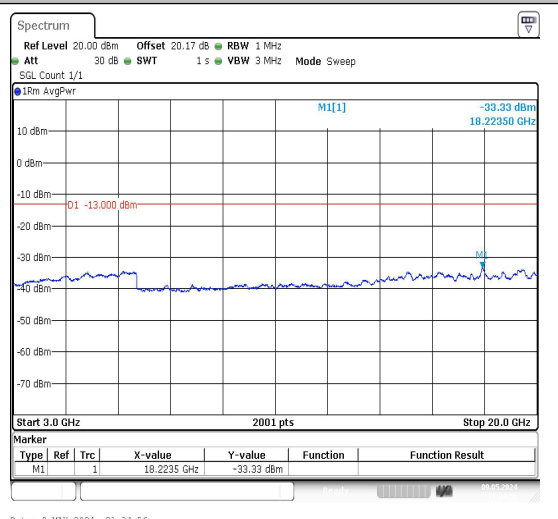

Band25_20MHz_16QAM_26365_1RB#0_30~1000_30~1000

Date: 9.MAY.2024 21:34:56