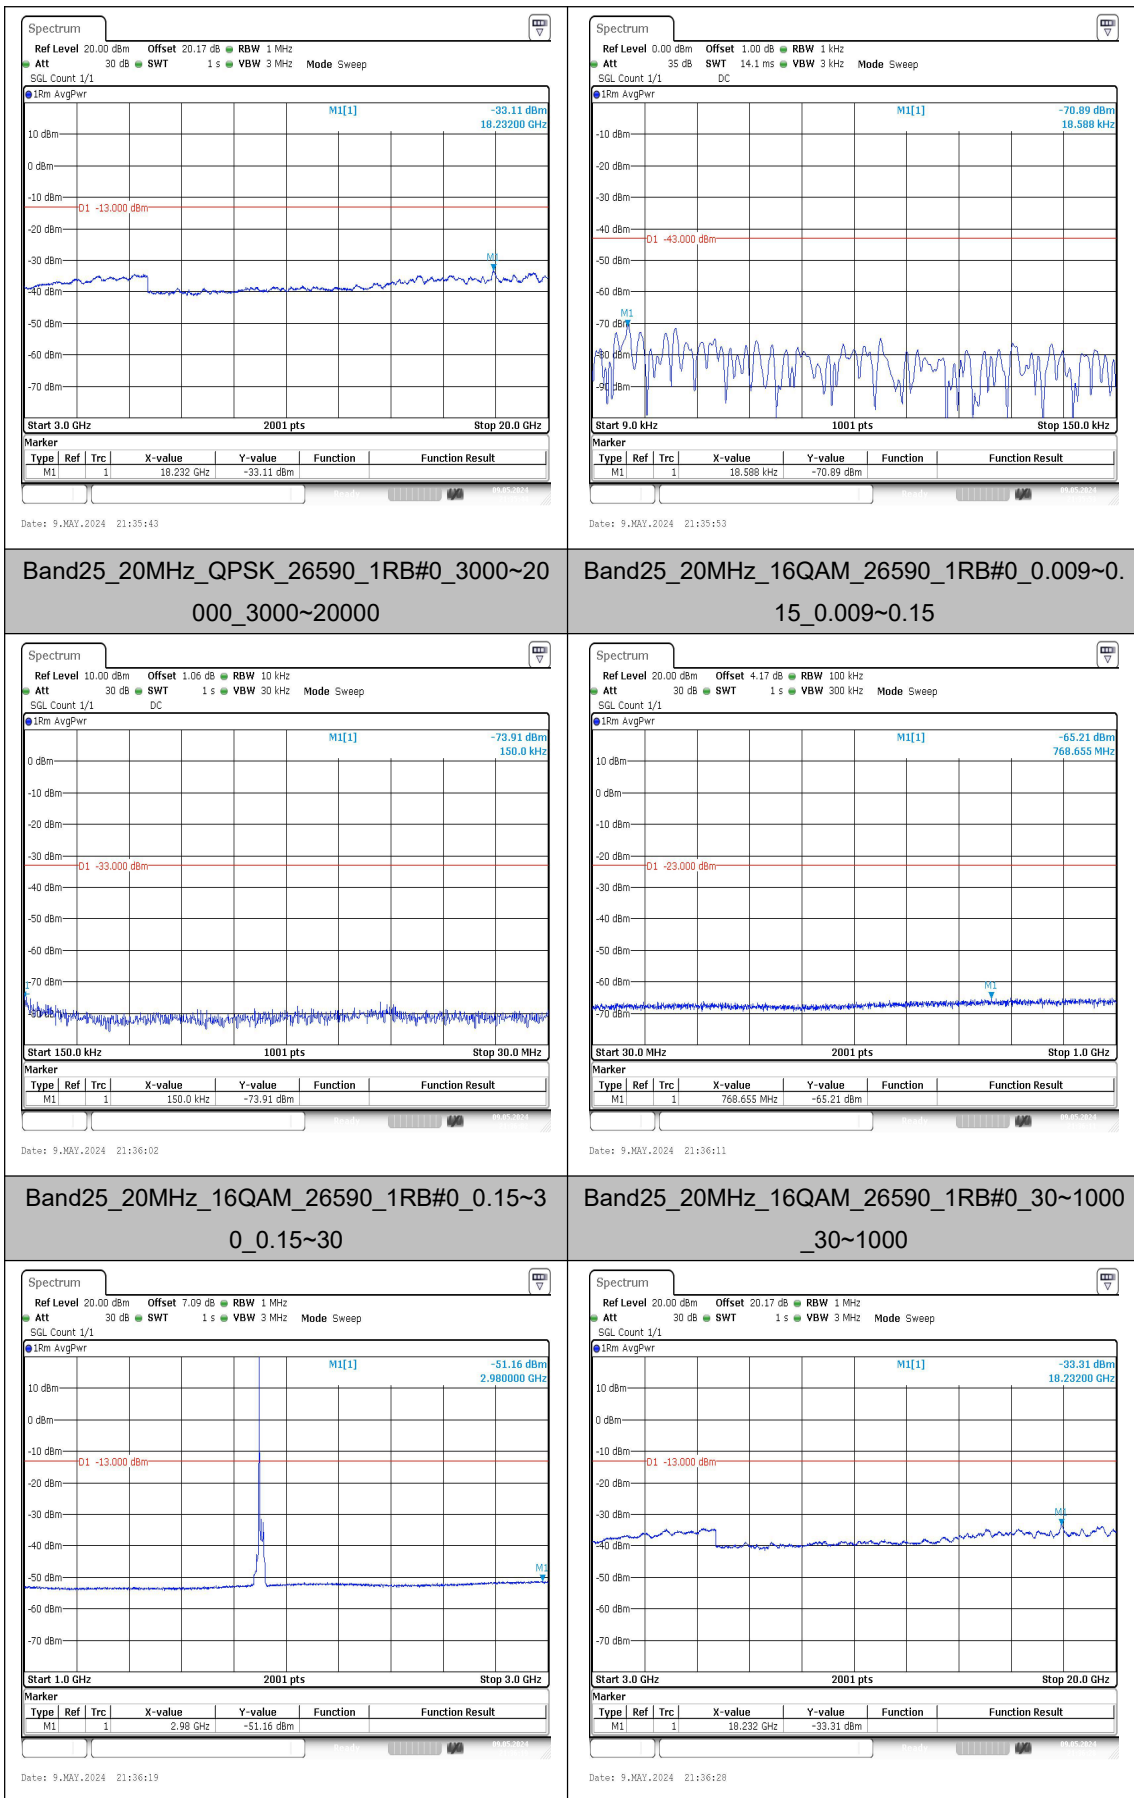

Band25_20MHz_16QAM_26365_1RB#0_0.15~30_0.15~30

Band25_20MHz_16QAM_26365_1RB#0_30~1000_30~1000

Date: 9.MAY.2024 21:34:47

Date: 9.MAY.2024 21:34:56

Band25_20MHz_16QAM_26590_1RB#0_1000~3000_1000~3000	Band25_20MHz_16QAM_26590_1RB#0_3000~20000_3000~20000
--	--