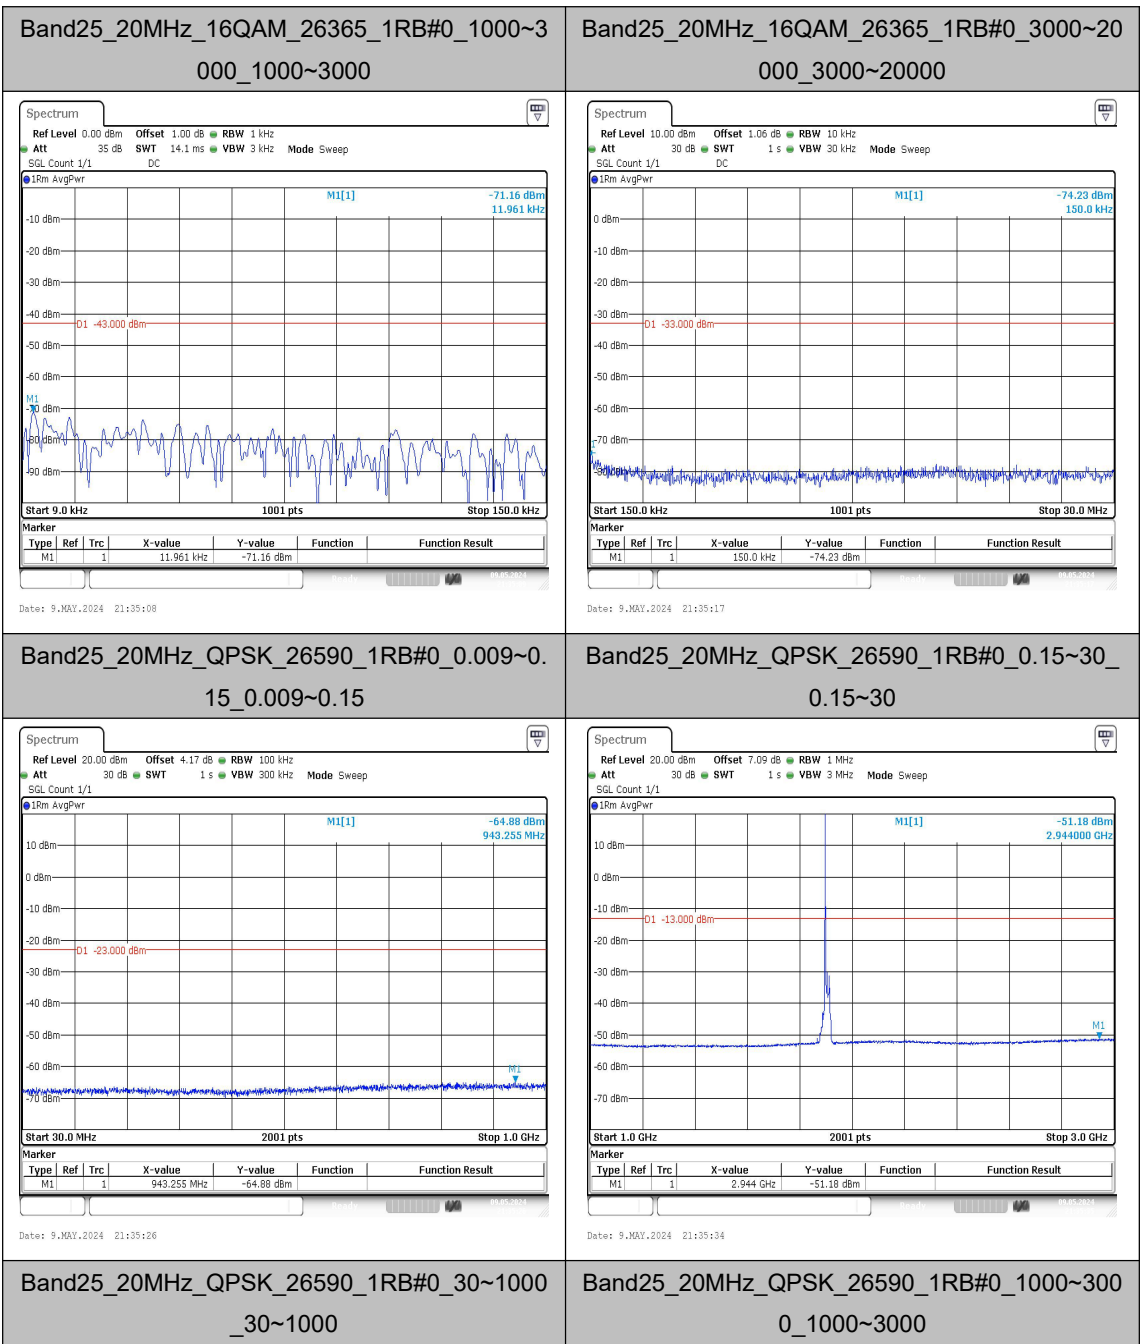

Band25_20MHz_16QAM_26365_1RB#0_0.15~30_0.15~30

Band25_20MHz_16QAM_26365_1RB#0_30~1000_30~1000

Date: 9.MAY.2024 21:34:47

Date: 9.MAY.2024 21:34:56

Band25_20MHz_16QAM_26590_1RB#0_1000~3000_1000~3000	Band25_20MHz_16QAM_26590_1RB#0_3000~20000_3000~20000
--	--