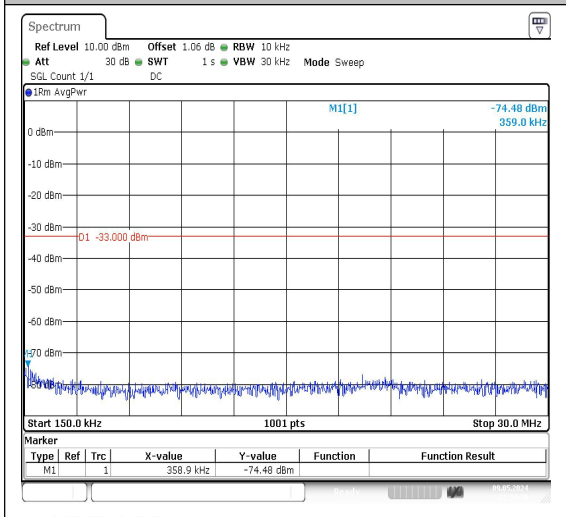

Date: 9.MAY.2024 21:34:11

Date: 9.MAY.2024 21:34:21

Band25_20MHz_QPSK_26365_1RB#0_3000~2000_3000~20000

Band25_20MHz_16QAM_26365_1RB#0_0.009~0.15_0.009~0.15

Date: 9.MAY.2024 21:34:29

Date: 9.MAY.2024 21:34:38