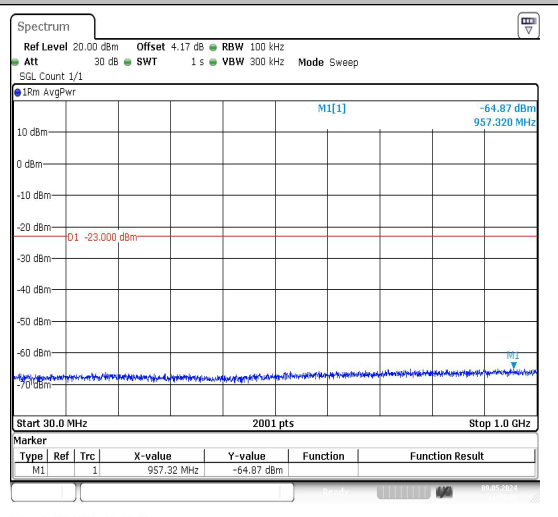

Date: 9.MAY.2024 21:34:11

Date: 9.MAY.2024 21:34:21

Band25_20MHz_QPSK_26365_1RB#0_3000~2000_3000~20000

Band25_20MHz_16QAM_26365_1RB#0_0.009~0.15_0.009~0.15

Date: 9.MAY.2024 21:34:29

Date: 9.MAY.2024 21:34:38