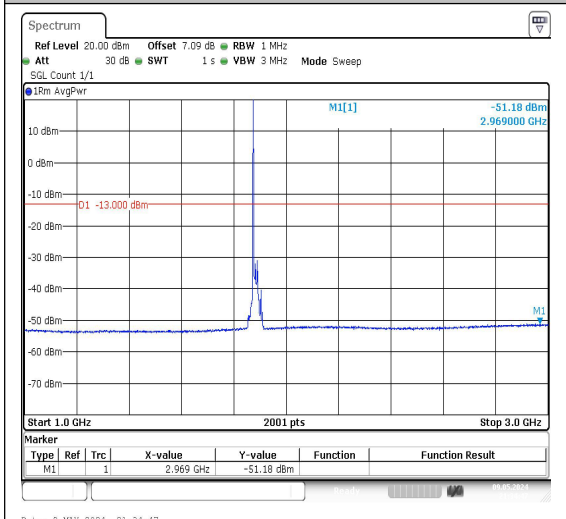

Band25_20MHz_16QAM_26365_1RB#0_0.15~30_0.15~30

Date: 9.MAY.2024 21:34:47