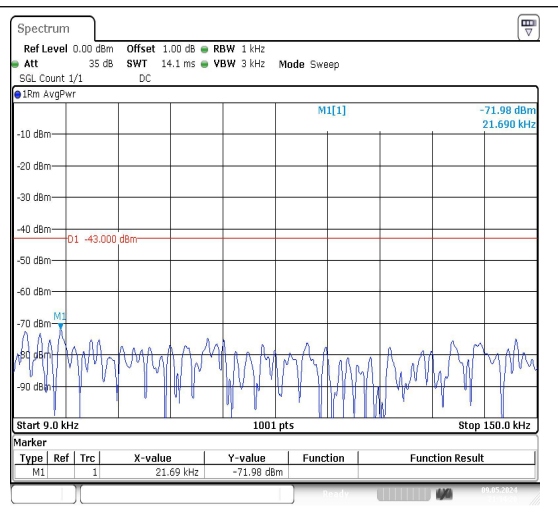

Date: 9.MAY.2024 21:34:11

Date: 9.MAY.2024 21:34:21

Band25_20MHz_QPSK_26365_1RB#0_3000~2000_3000~20000

Band25_20MHz_16QAM_26365_1RB#0_0.009~0.15_0.009~0.15

Date: 9.MAY.2024 21:34:29

Date: 9.MAY.2024 21:34:38