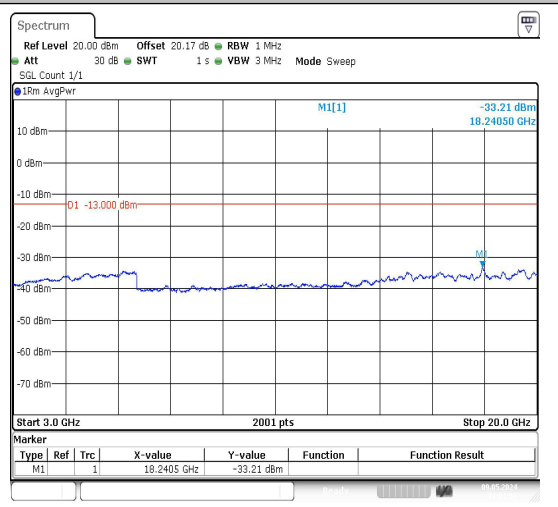

Band25_15MHz_16QAM_26365_1RB#0_30~1000_30~1000

Date: 9.MAY.2024 21:01:56