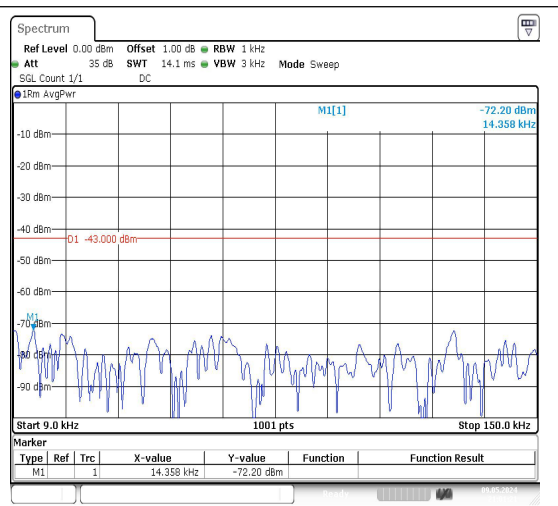

Date: 9.MAY.2024 21:01:11

Date: 9.MAY.2024 21:01:21

Band25\_15MHz\_QPSK\_26365\_1RB#0\_3000~2000\_3000~20000

Band25\_15MHz\_16QAM\_26365\_1RB#0\_0.009~0.15\_0.009~0.15

Date: 9.MAY.2024 21:01:29

Date: 9.MAY.2024 21:01:38