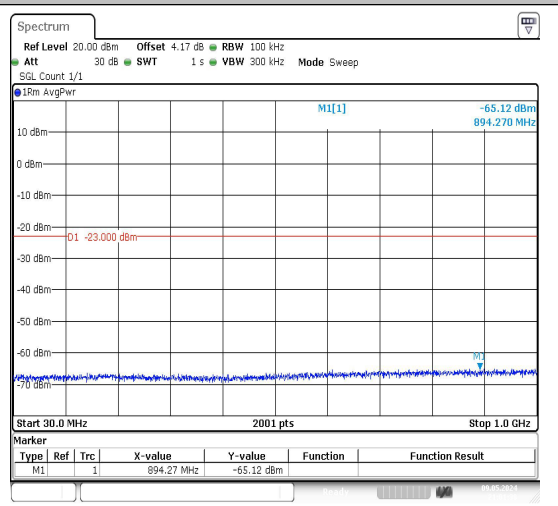

Date: 9.MAY.2024 21:01:11

Date: 9.MAY.2024 21:01:21

Band25\_15MHz\_QPSK\_26365\_1RB#0\_3000~2000\_3000~20000

Band25\_15MHz\_16QAM\_26365\_1RB#0\_0.009~0.15\_0.009~0.15

Date: 9.MAY.2024 21:01:29

Date: 9.MAY.2024 21:01:38