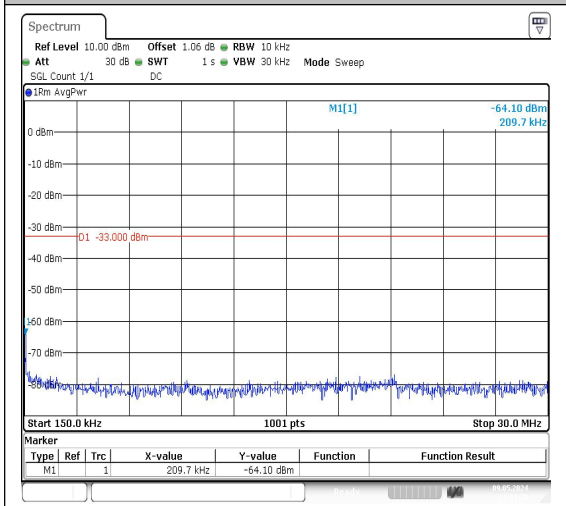

Date: 9.MAY.2024 21:01:11

Date: 9.MAY.2024 21:01:21

Band25\_15MHz\_QPSK\_26365\_1RB#0\_3000~2000\_3000~20000

Band25\_15MHz\_16QAM\_26365\_1RB#0\_0.009~0.15\_0.009~0.15

Date: 9.MAY.2024 21:01:29

Date: 9.MAY.2024 21:01:38