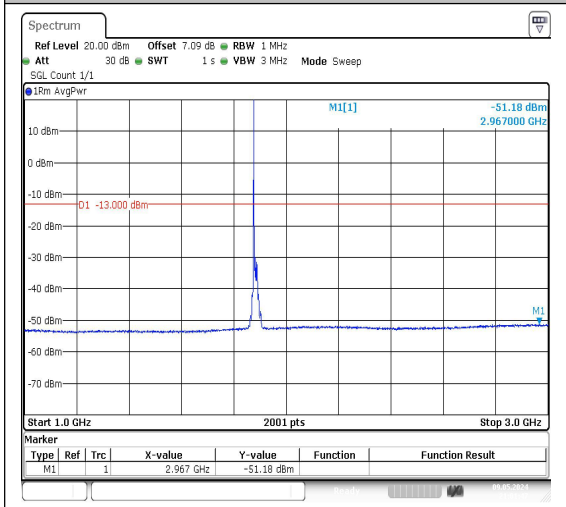

Band25_15MHz_16QAM_26365_1RB#0_0.15~30_0.15~30

Date: 9.MAY.2024 21:01:47