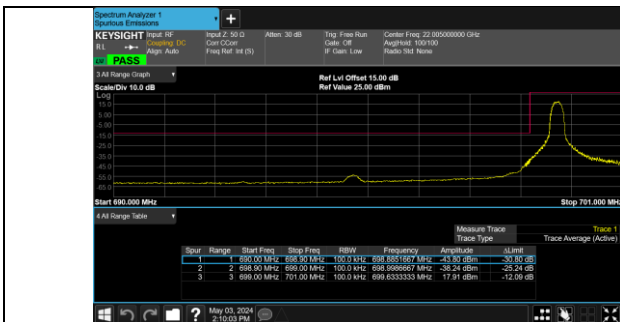

Band 12 23060/704.0/Low 16QAM 1@0