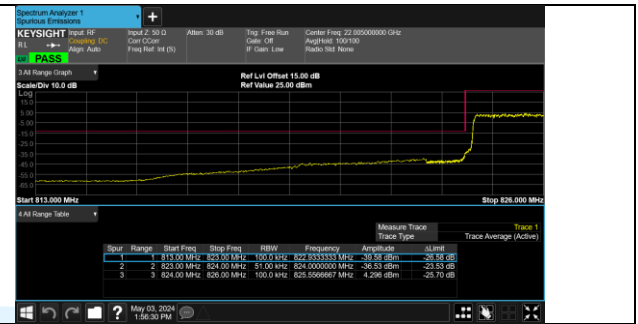

Band 5 20425/826.5/Low QPSK 1@0

Band 5 20425/826.5/Low QPSK 25@0

Band 5 20425/826.5/Low 16QAM 1@0

Band 5 20425/826.5/Low 16QAM 25@0

Band 5 20450/829.0/Low QPSK 1@0

Band 5 20450/829.0/Low QPSK 50@0

Band 5 20450/829.0/Low 16QAM 1@0