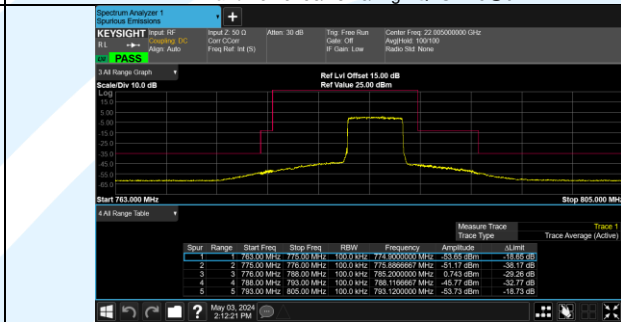

Band 13 23255/784.5/High QPSK 25@0

Band 13 23255/784.5/High 16QAM 1@24

Band 13 23255/784.5/High 16QAM 25@0

Band 13 23230/782.0/High QPSK 1@49

Band 13 23230/782.0/High QPSK 50@0

Band 13 23230/782.0/High 16QAM 1@49