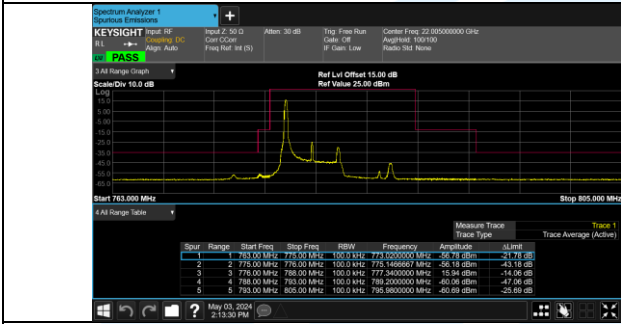

Band 13 23205/779.5/Low QPSK 1@0

Band 13 23205/779.5/Low 16QAM 1@0