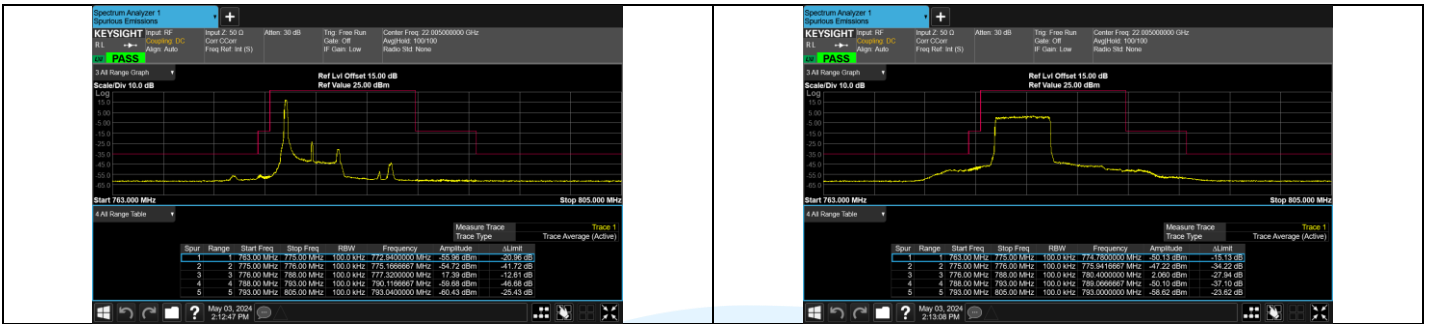

Band 13 23230/782.0/High 16QAM 1@49

Band 13 23230/782.0/High 16QAM 50@0

Band 13 23205/779.5/Low QPSK 25@0

Band 13 23205/779.5/Low QPSK 1@0