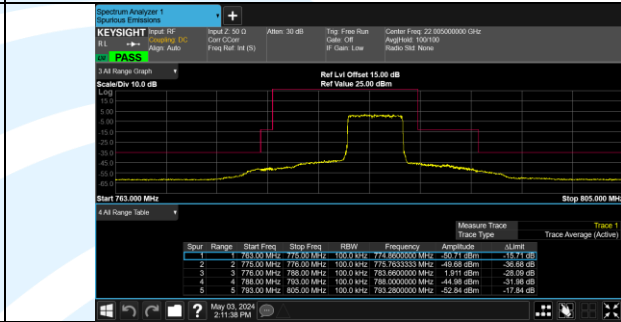

Band 12 23060/704.0/Low 16QAM 50@0

Band 13 23255/784.5/High QPSK 25@0