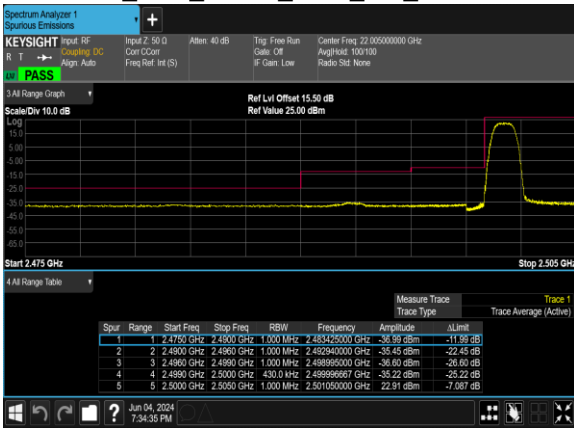

Band 5 20450/829.0/Low 16QAM 1@0

B7_20M_16QAM_1@0_CH_20850

B7_20M_QPSK_1@0_CH_20850