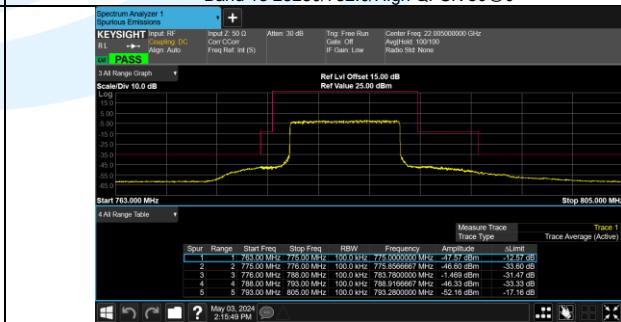

Band 13 23255/784.5/High QPSK 25@0

Band 13 23255/784.5/High 16QAM 1@24

Band 13 23255/784.5/High 16QAM 25@0

Band 13 23230/782.0/High QPSK 1@49

Band 13 23230/782.0/High QPSK 50@0

Band 13 23230/782.0/High 16QAM 1@49