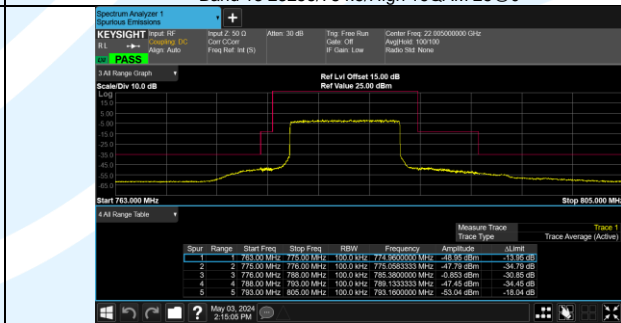

Band 13 23255/784.5/High QPSK 25@0

Band 13 23255/784.5/High 16QAM 1@24

Band 13 23255/784.5/High 16QAM 25@0

Band 13 23230/782.0/High QPSK 1@49

Band 13 23230/782.0/High QPSK 50@0

Band 13 23230/782.0/High 16QAM 1@49