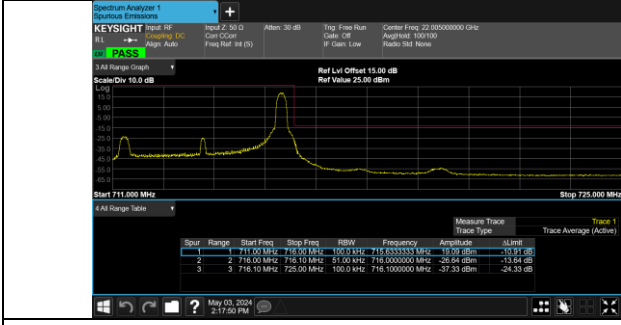

Band 13 23230/782.0/Low 16QAM 1@0

Band 17 23825/713.5/High QPSK 1@24