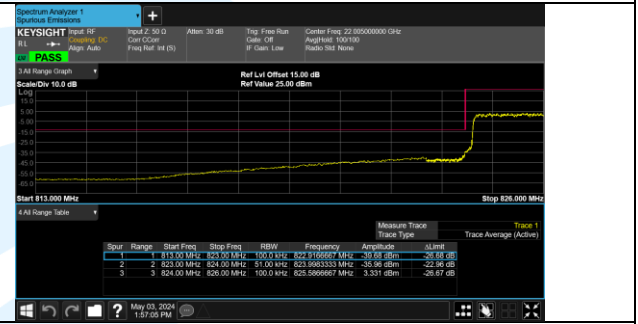

Band 5 20425/826.5/Low QPSK 1@0

Band 5 20425/826.5/Low QPSK 25@0

Band 5 20425/826.5/Low 16QAM 1@0

Band 5 20425/826.5/Low 16QAM 25@0

Band 5 20450/829.0/Low QPSK 1@0

Band 5 20450/829.0/Low QPSK 50@0

Band 5 20450/829.0/Low 16QAM 1@0