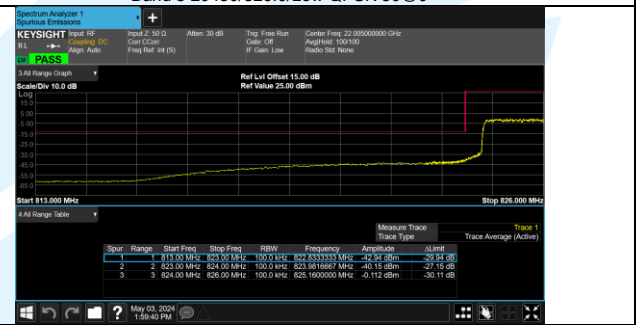

Band 5 20425/826.5/Low QPSK 1@0

Band 5 20425/826.5/Low QPSK 25@0

Band 5 20425/826.5/Low 16QAM 1@0

Band 5 20425/826.5/Low 16QAM 25@0

Band 5 20450/829.0/Low QPSK 1@0

Band 5 20450/829.0/Low QPSK 50@0

Band 5 20450/829.0/Low 16QAM 1@0