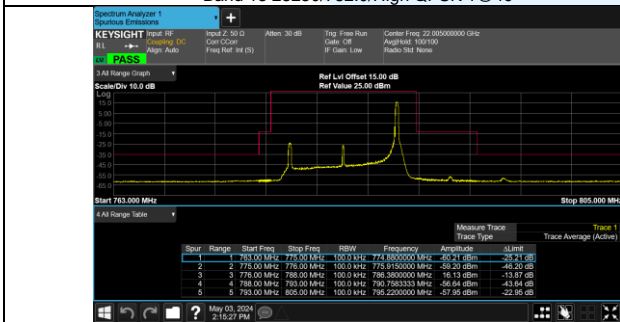

Band 13 23255/784.5/High QPSK 25@0

Band 13 23255/784.5/High 16QAM 1@24

Band 13 23255/784.5/High 16QAM 25@0

Band 13 23230/782.0/High QPSK 1@49

Band 13 23230/782.0/High QPSK 50@0

Band 13 23230/782.0/High 16QAM 1@49