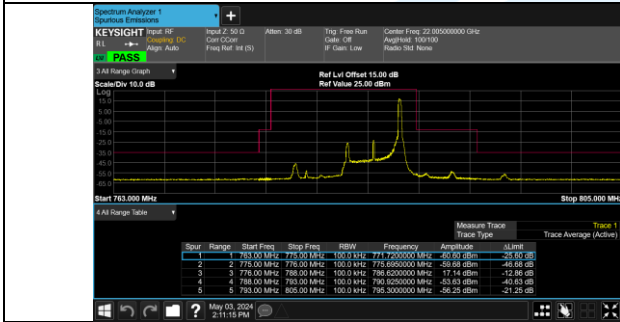

Band 12 23060/704.0/Low 16QAM 1@0

Band 13 23255/784.5/High QPSK 1@24