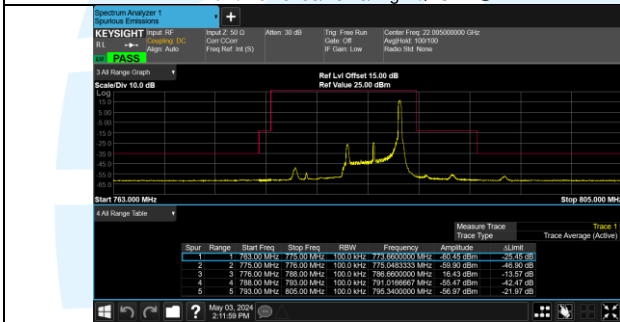

Band 13 23255/784.5/High QPSK 25@0

Band 13 23255/784.5/High 16QAM 1@24

Band 13 23255/784.5/High 16QAM 25@0

Band 13 23230/782.0/High QPSK 1@49

Band 13 23230/782.0/High QPSK 50@0

Band 13 23230/782.0/High 16QAM 1@49