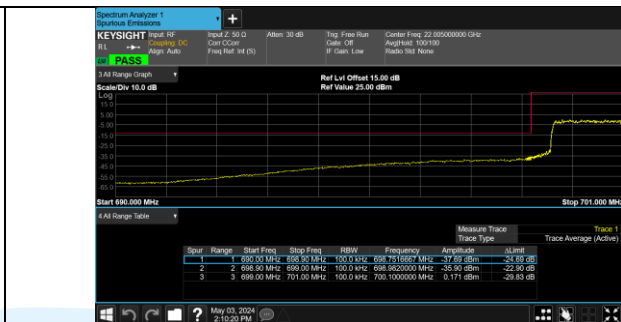

Band 12 23060/704.0/Low 16QAM 50@0