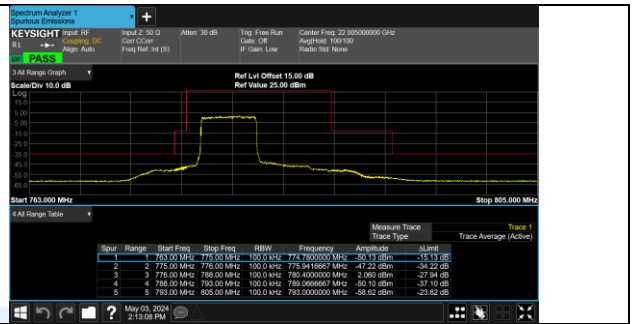

Band 13 23205/779.5/Low QPSK 25@0