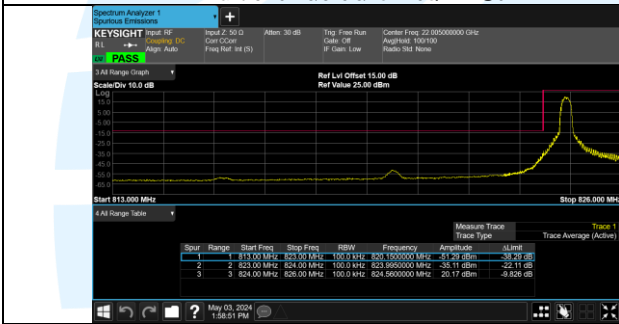

Band 5 20425/826.5/Low QPSK 1@0

Band 5 20425/826.5/Low QPSK 25@0

Band 5 20425/826.5/Low 16QAM 1@0

Band 5 20425/826.5/Low 16QAM 25@0

Band 5 20450/829.0/Low QPSK 1@0

Band 5 20450/829.0/Low QPSK 50@0

Band 5 20450/829.0/Low 16QAM 1@0