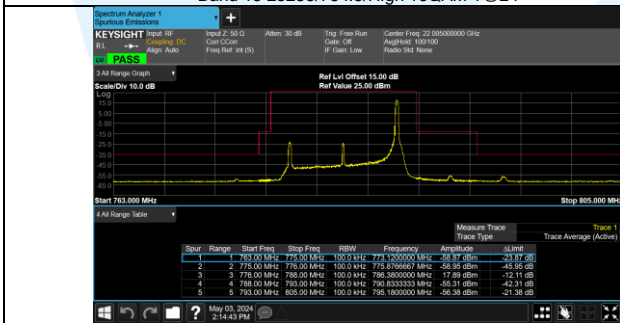

Band 13 23255/784.5/High QPSK 25@0

Band 13 23255/784.5/High 16QAM 1@24

Band 13 23255/784.5/High 16QAM 25@0

Band 13 23230/782.0/High QPSK 1@49

Band 13 23230/782.0/High QPSK 50@0

Band 13 23230/782.0/High 16QAM 1@49