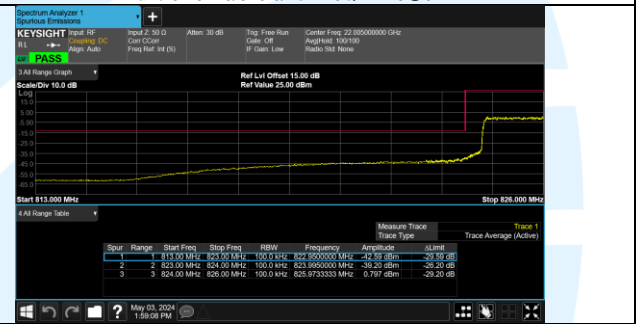

Band 5 20425/826.5/Low QPSK 1@0

Band 5 20425/826.5/Low QPSK 25@0

Band 5 20425/826.5/Low 16QAM 1@0

Band 5 20425/826.5/Low 16QAM 25@0

Band 5 20450/829.0/Low QPSK 1@0

Band 5 20450/829.0/Low QPSK 50@0

Band 5 20450/829.0/Low 16QAM 1@0