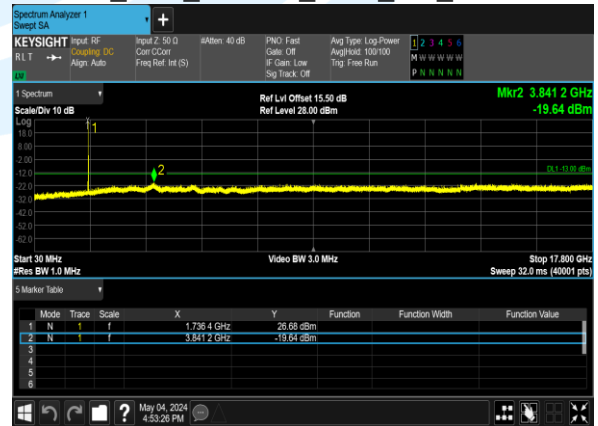

B17_5M_16QAM_1@0_CH_23825

B66_20M_QPSK_1@0_CH_132072

B66_20M_16QAM_1@0_CH_132072

B66_20M_QPSK_1@0_CH_132322

B66_20M_16QAM_1@0_CH_132322

Shenzhen UnionTrust Quality and Technology Co., Ltd.

Address: Unit D/E of 9/F and 16/F, Block A, Building 6, Baoneng science and technology park, Longhua district, Shenzhen, China