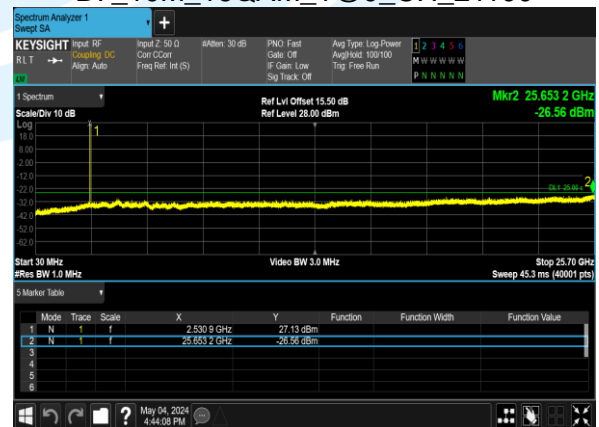

B7_15M_16QAM_1@0_CH_21375

B7_10M_QPSK_1@0_CH_20800

B7_10M_16QAM_1@0_CH_20800

B7_10M_QPSK_1@0_CH_21100

B7_10M_16QAM_1@0_CH_21100

Shenzhen UnionTrust Quality and Technology Co., Ltd.

Address: Unit D/E of 9/F and 16/F, Block A, Building 6, Baoneng science and technology park, Longhua district, Shenzhen, China