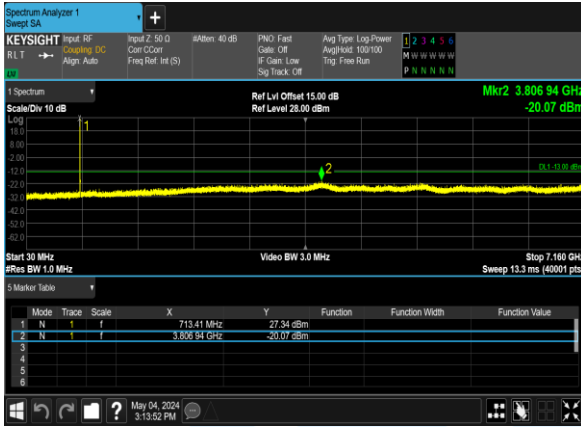

B12_3M_QPSK_1@0_CH_23165