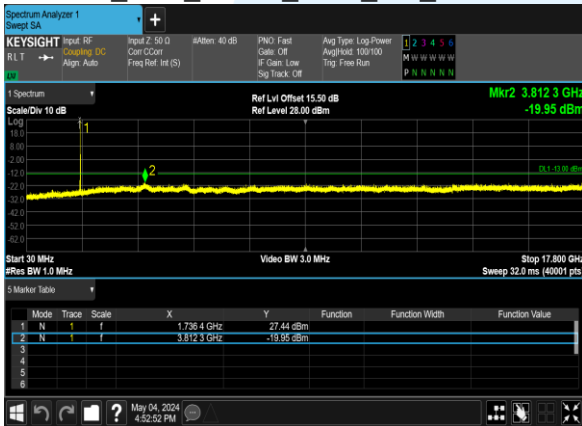

B17_5M_16QAM_1@0_CH_23825

B66_20M_QPSK_1@0_CH_132072

B66_20M_16QAM_1@0_CH_132072

B66_20M_QPSK_1@0_CH_132322

B66_20M_16QAM_1@0_CH_132322

Shenzhen UnionTrust Quality and Technology Co., Ltd.

Address: Unit D/E of 9/F and 16/F, Block A, Building 6, Baoneng science and technology park, Longhua district, Shenzhen, China