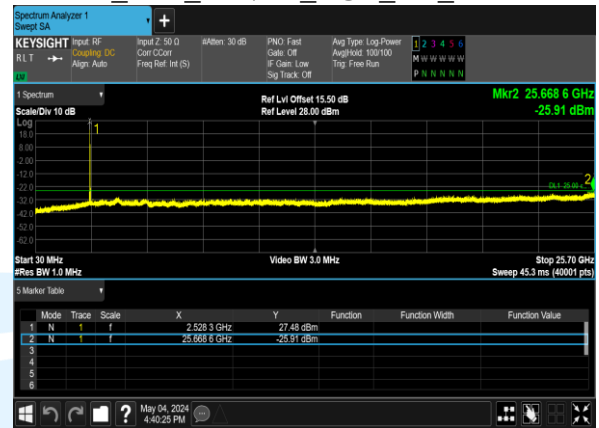

B7_15M_16QAM_1@0_CH_21100