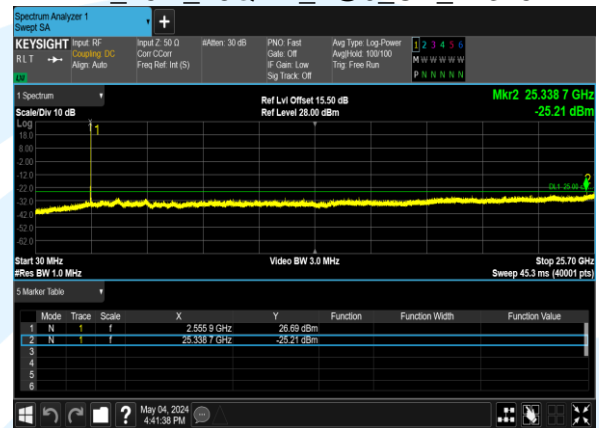

B7_15M_16QAM_1@0_CH_21375

B7_10M_QPSK_1@0_CH_20800

B7_10M_16QAM_1@0_CH_20800

B7_10M_QPSK_1@0_CH_21100

B7_10M_16QAM_1@0_CH_21100

Shenzhen UnionTrust Quality and Technology Co., Ltd.

Address: Unit D/E of 9/F and 16/F, Block A, Building 6, Baoneng science and technology park, Longhua district, Shenzhen, China