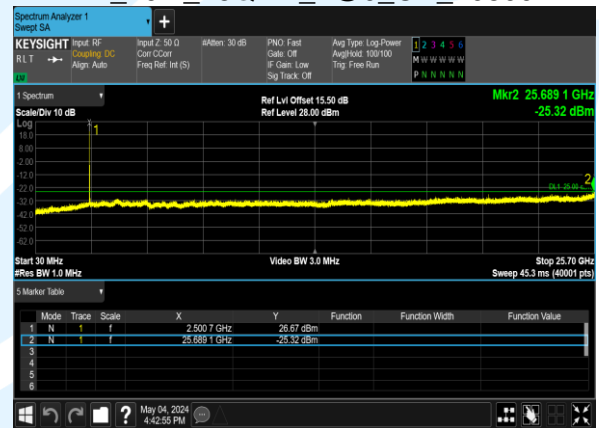

B7_15M_16QAM_1@0_CH_21375

B7_10M_QPSK_1@0_CH_20800

B7_10M_16QAM_1@0_CH_20800

B7_10M_QPSK_1@0_CH_21100

B7_10M_16QAM_1@0_CH_21100

Shenzhen UnionTrust Quality and Technology Co., Ltd.

Address: Unit D/E of 9/F and 16/F, Block A, Building 6, Baoneng science and technology park, Longhua district, Shenzhen, China