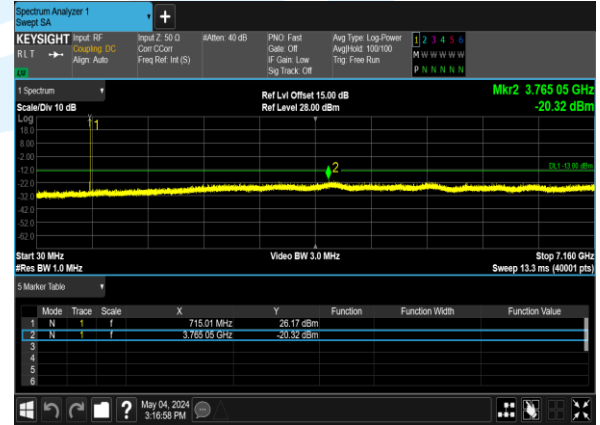

B12_1.4M_16QAM_1@0_CH_23017

B12_1.4M_QPSK_1@0_CH_23095

B12_1.4M_16QAM_1@0_CH_23095

B12_1.4M_QPSK_1@0_CH_23173

B12_1.4M_16QAM_1@0_CH_23173

Shenzhen UnionTrust Quality and Technology Co., Ltd.

Address: Unit D/E of 9/F and 16/F, Block A, Building 6, Baoneng science and technology park, Longhua district, Shenzhen, China