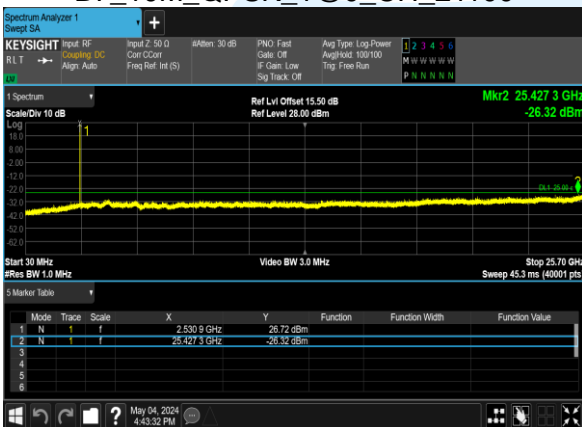

B7_15M_16QAM_1@0_CH_21375

B7_10M_QPSK_1@0_CH_20800

B7_10M_16QAM_1@0_CH_20800

B7_10M_QPSK_1@0_CH_21100

B7_10M_16QAM_1@0_CH_21100

Shenzhen UnionTrust Quality and Technology Co., Ltd.

Address: Unit D/E of 9/F and 16/F, Block A, Building 6, Baoneng science and technology park, Longhua district, Shenzhen, China