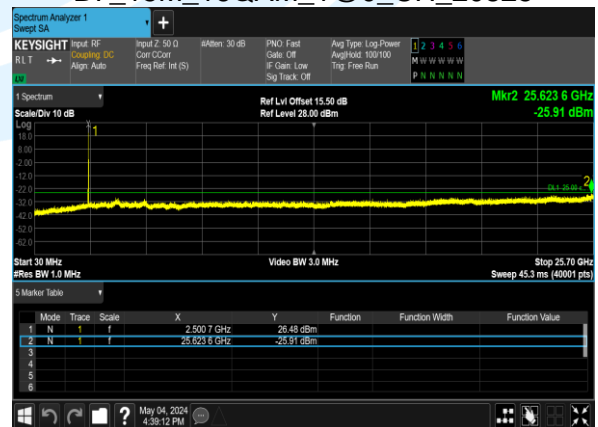

B7_15M_16QAM_1@0_CH_20825

Shenzhen UnionTrust Quality and Technology Co., Ltd.

Address: Unit D/E of 9/F and 16/F, Block A, Building 6, Baoneng science and technology park, Longhua district, Shenzhen, China

Tel: +86-755-28230888

Fax: +86-755-28230886

E-mail: info@uttlab.com

<http://www.uttlab.com>

UTTR-RF-FCC4G-V1.1