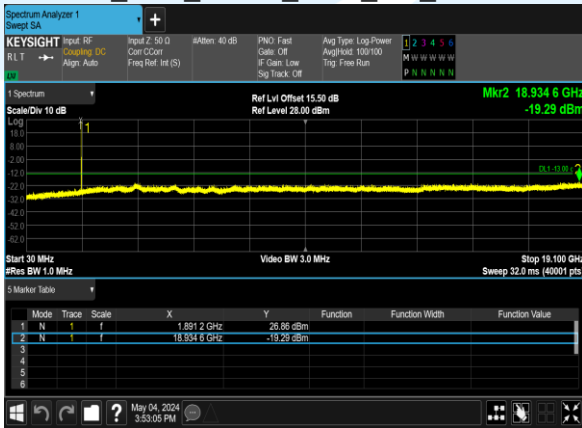

B2\_20M\_QPSK\_1@0\_CH\_18700

B2\_20M\_16QAM\_1@0\_CH\_18700

B2\_20M\_QPSK\_1@0\_CH\_18900

B2\_20M\_16QAM\_1@0\_CH\_18900

B2\_20M\_QPSK\_1@0\_CH\_19100

B2\_20M\_16QAM\_1@0\_CH\_19100

B2\_15M\_QPSK\_1@0\_CH\_18675