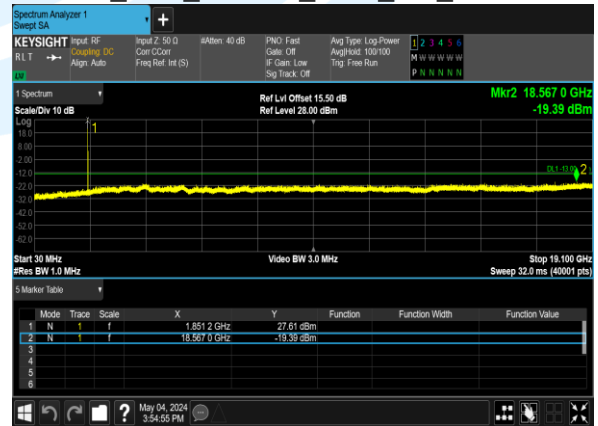

B2_15M_16QAM_1@0_CH_18675