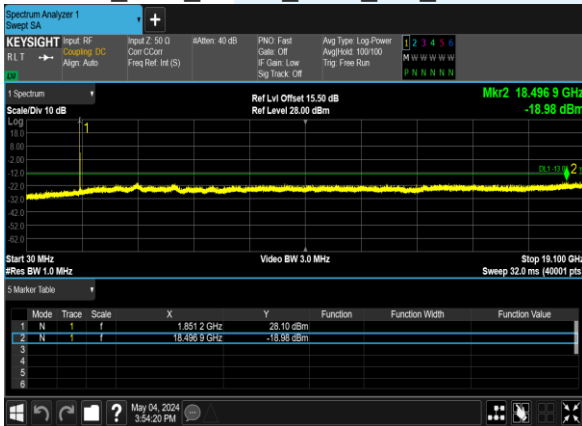

B2\_20M\_QPSK\_1@0\_CH\_18700

B2\_20M\_16QAM\_1@0\_CH\_18700

B2\_20M\_QPSK\_1@0\_CH\_18900

B2\_20M\_16QAM\_1@0\_CH\_18900

B2\_20M\_QPSK\_1@0\_CH\_19100

B2\_20M\_16QAM\_1@0\_CH\_19100

B2\_15M\_QPSK\_1@0\_CH\_18675