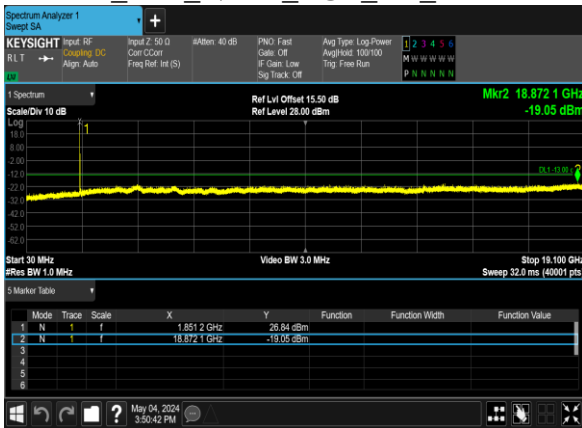

B2\_20M\_QPSK\_1@0\_CH\_18700

B2\_20M\_16QAM\_1@0\_CH\_18700

B2\_20M\_QPSK\_1@0\_CH\_18900

B2\_20M\_16QAM\_1@0\_CH\_18900

B2\_20M\_QPSK\_1@0\_CH\_19100

B2\_20M\_16QAM\_1@0\_CH\_19100

B2\_15M\_QPSK\_1@0\_CH\_18675