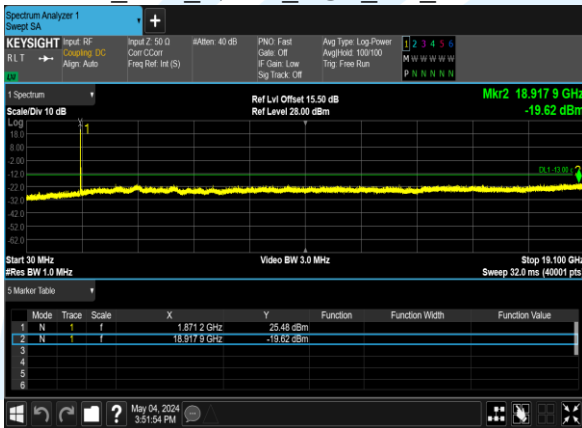

B2\_20M\_QPSK\_1@0\_CH\_18700

B2\_20M\_16QAM\_1@0\_CH\_18700

B2\_20M\_QPSK\_1@0\_CH\_18900

B2\_20M\_16QAM\_1@0\_CH\_18900

B2\_20M\_QPSK\_1@0\_CH\_19100

B2\_20M\_16QAM\_1@0\_CH\_19100

B2\_15M\_QPSK\_1@0\_CH\_18675