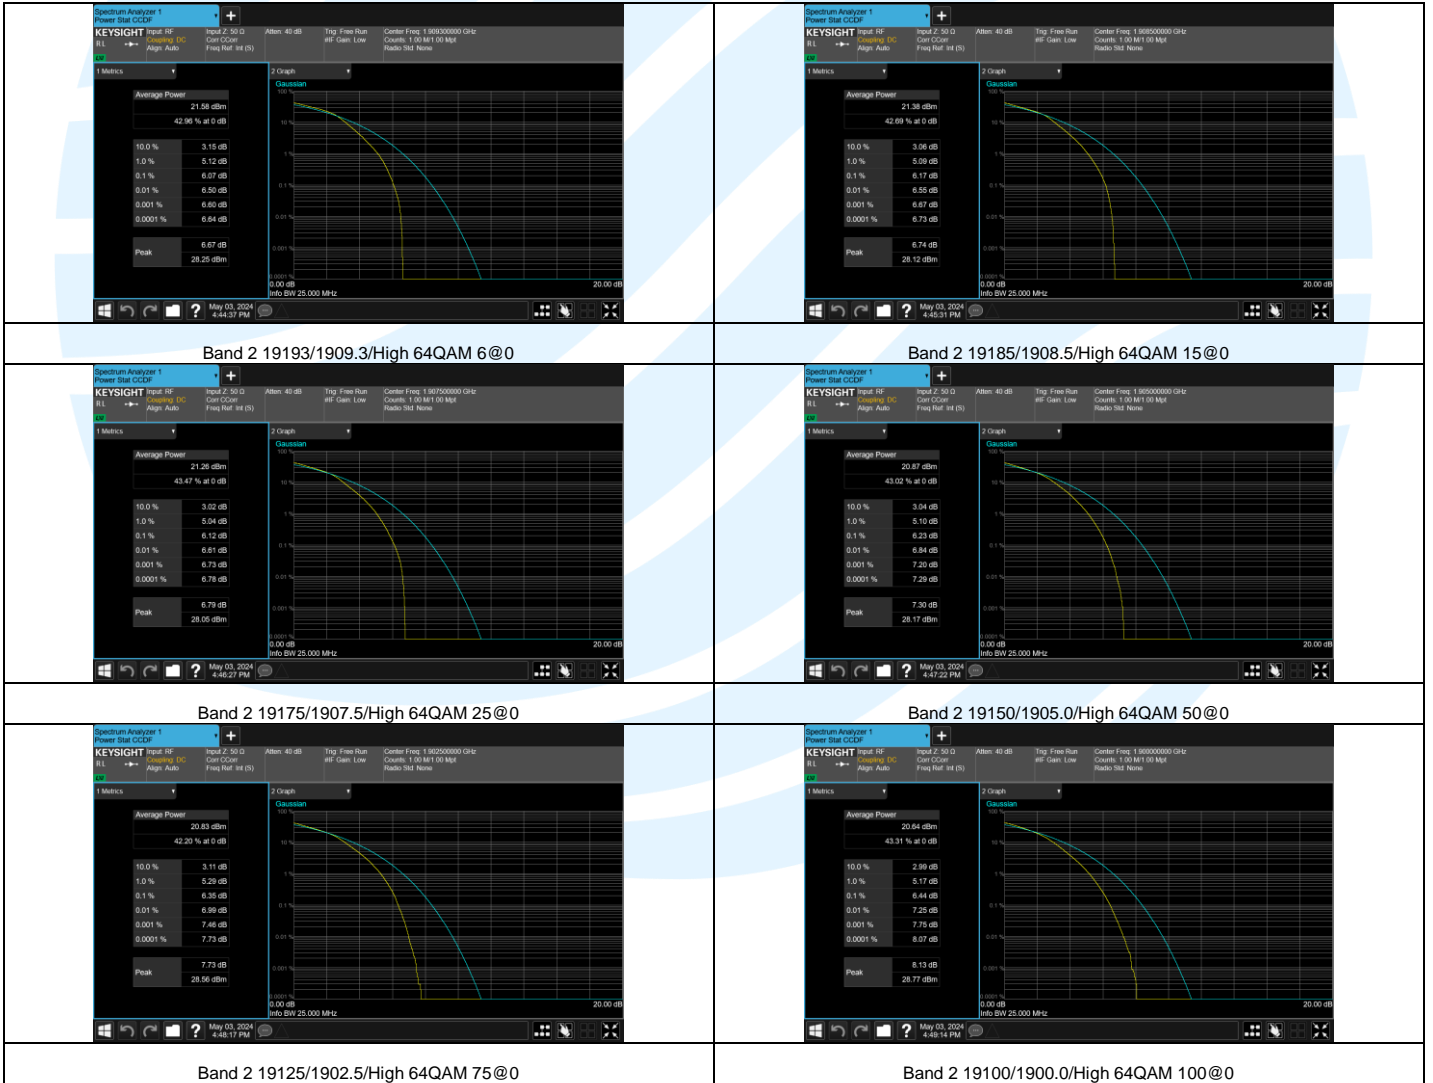

66	1.4	132665	1779.3	64QAM	6@0	6.12	13	PASS
66	3.0	132657	1778.5	64QAM	15@0	6.18	13	PASS
66	5.0	132647	1777.5	64QAM	25@0	6.3	13	PASS
66	10.0	132622	1775.0	64QAM	50@0	6.4	13	PASS
66	15.0	132597	1772.5	64QAM	75@0	6.46	13	PASS
66	20.0	132572	1770.0	64QAM	100@0	6.49	13	PASS
66	1.4	132322	1745.0	64QAM	6@0	5.7	13	PASS
66	3.0	132322	1745.0	64QAM	15@0	5.79	13	PASS
66	5.0	132322	1745.0	64QAM	25@0	5.72	13	PASS
66	10.0	132322	1745.0	64QAM	50@0	5.85	13	PASS
66	15.0	132322	1745.0	64QAM	75@0	6.08	13	PASS
66	20.0	132322	1745.0	64QAM	100@0	6.19	13	PASS
66	1.4	131979	1710.7	64QAM	6@0	6.07	13	PASS
66	3.0	131987	1711.5	64QAM	15@0	6.11	13	PASS
66	5.0	131997	1712.5	64QAM	25@0	6.17	13	PASS
66	10.0	132022	1715.0	64QAM	50@0	6.4	13	PASS
66	15.0	132047	1717.5	64QAM	75@0	6.56	13	PASS
66	20.0	132072	1720.0	64QAM	100@0	6.66	13	PASS
71	5.0	133447	695.5	64QAM	25@0	6.73	13	PASS
71	10.0	133422	693.0	64QAM	50@0	6.73	13	PASS
71	15.0	133397	690.5	64QAM	75@0	6.75	13	PASS
71	20.0	133372	688.0	64QAM	100@0	6.77	13	PASS
71	5.0	133297	680.5	64QAM	25@0	6.84	13	PASS
71	10.0	133297	680.5	64QAM	50@0	6.95	13	PASS
71	15.0	133297	680.5	64QAM	75@0	6.92	13	PASS
71	20.0	133322	683.0	64QAM	100@0	6.81	13	PASS
71	5.0	133147	665.5	64QAM	25@0	6.42	13	PASS
71	10.0	133172	668.0	64QAM	50@0	6.75	13	PASS
71	15.0	133197	670.5	64QAM	75@0	6.78	13	PASS
71	20.0	133222	673.0	64QAM	100@0	6.67	13	PASS

Shenzhen UnionTrust Quality and Technology Co., Ltd.

Address: Unit D/E of 9/F and 16/F, Block A, Building 6, Baoneng science and technology park, Longhua district, Shenzhen, China

Tel: +86-755-28230888

Fax: +86-755-28230886

E-mail: info@uttlab.com

<http://www.uttlab.com>

UTTR-RF-FCC4G-V1.1