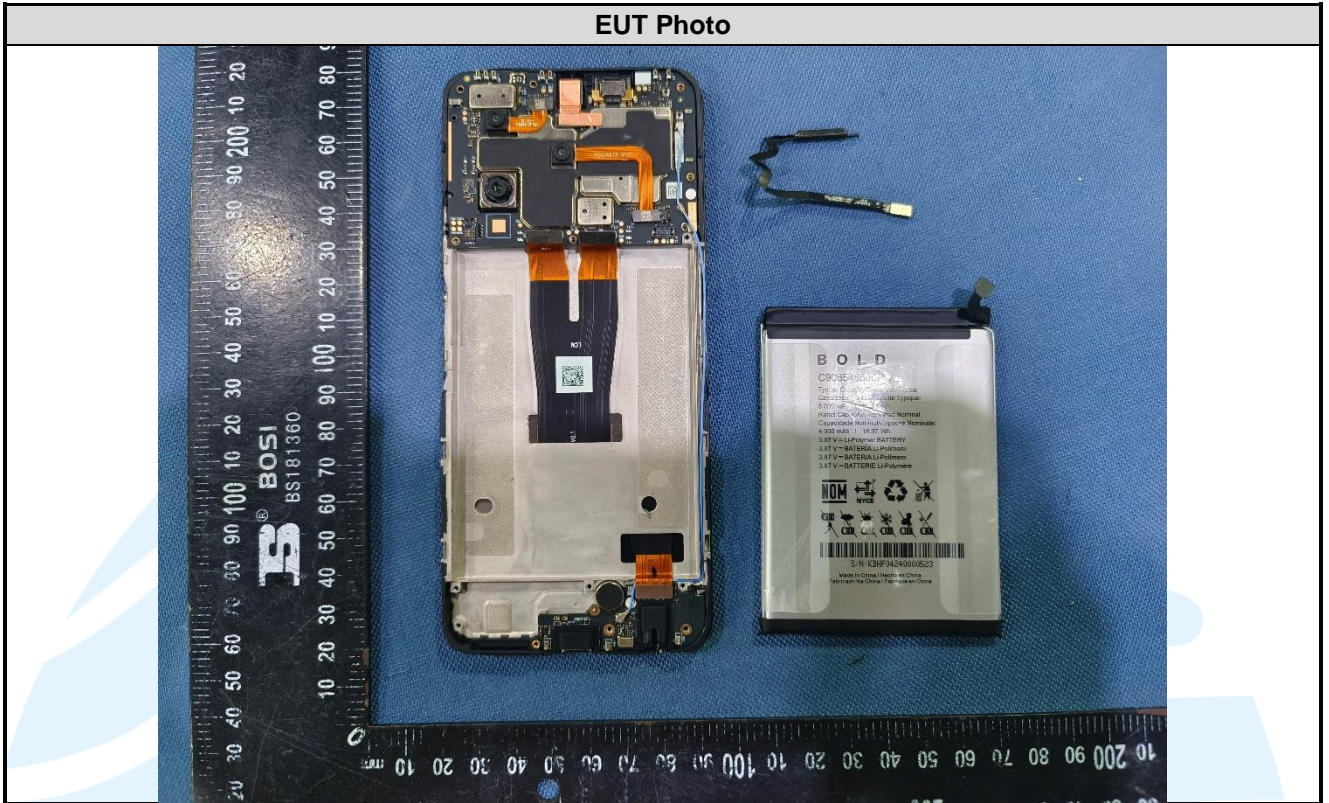

APPENDIX 2 PHOTOS OF EUT CONSTRUCTIONAL DETAILS
EUT INTERNAL PHOTOS

WWAN Antenna 0 (Main)
(TX Bands: < 1GHz Bands)