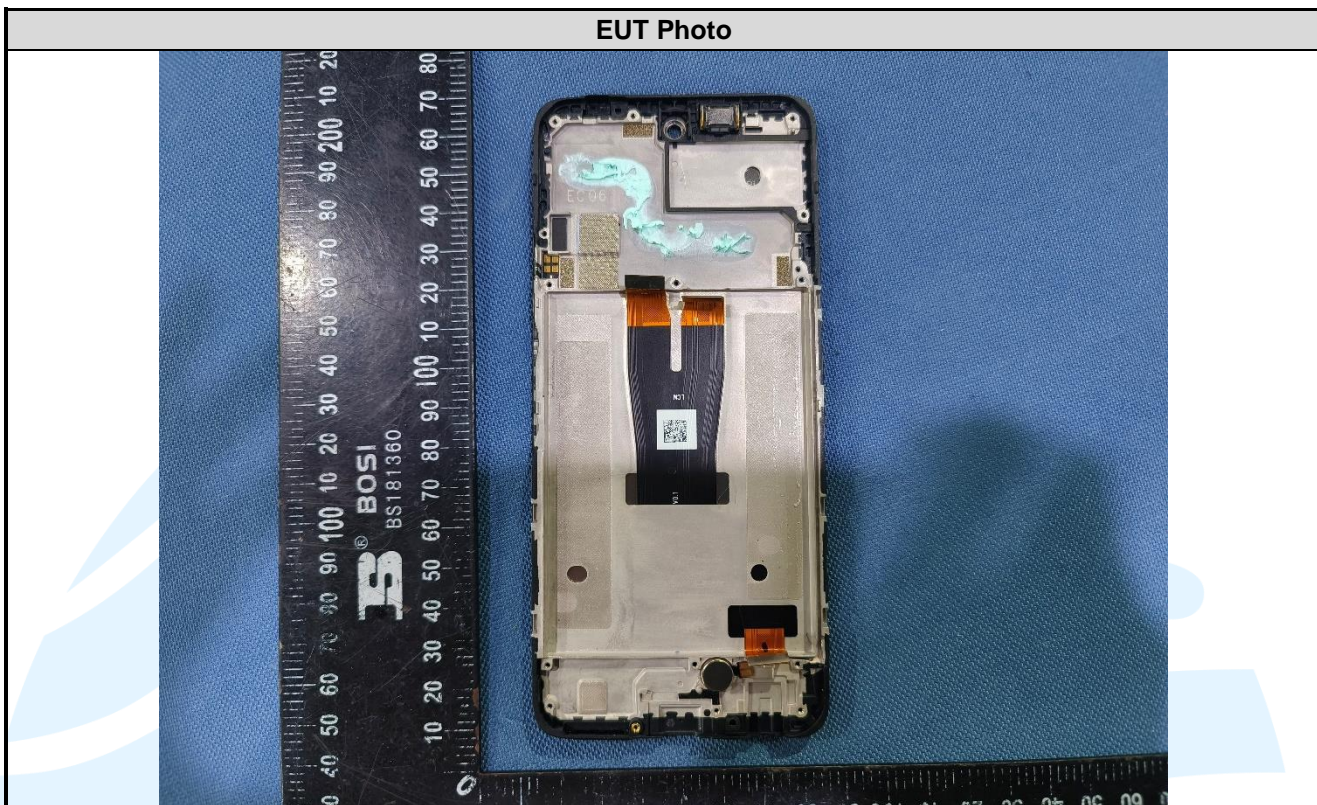

APPENDIX 2 PHOTOS OF EUT CONSTRUCTIONAL DETAILS
EUT INTERNAL PHOTOS

WWAN Antenna 0 (Main)
(TX Bands: < 1GHz Bands)