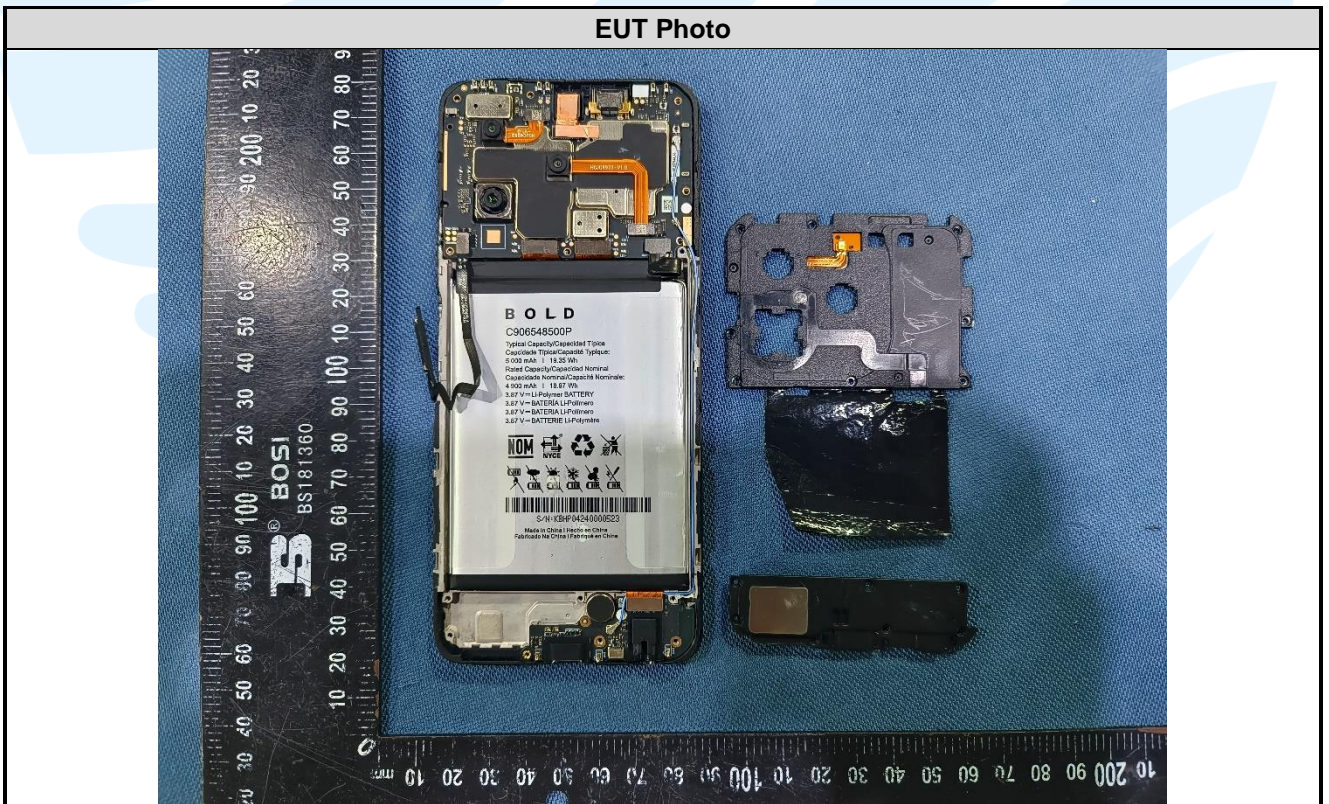

APPENDIX 2 PHOTOS OF EUT CONSTRUCTIONAL DETAILS
EUT INTERNAL PHOTOS

WWAN Antenna 0 (Main)
(TX Bands: < 1GHz Bands)