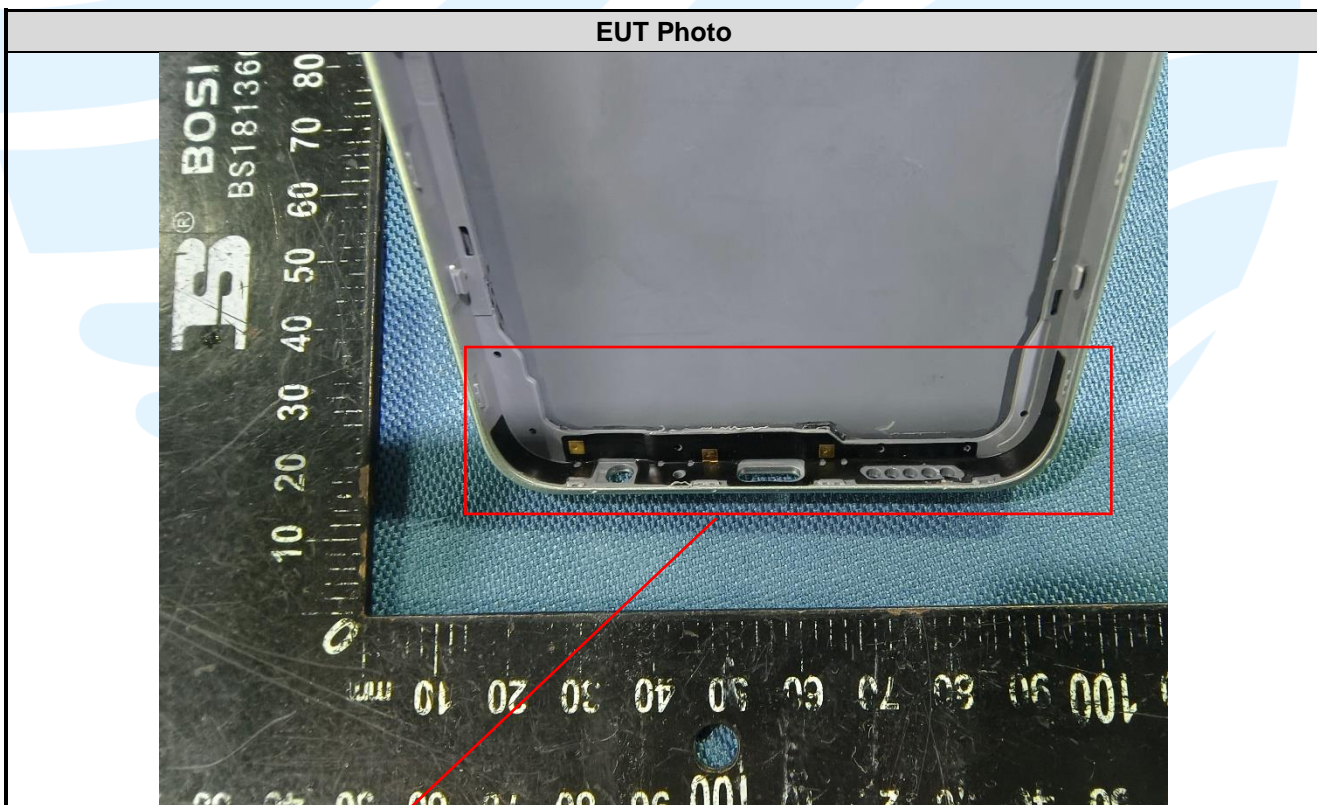

APPENDIX 2 PHOTOS OF EUT CONSTRUCTIONAL DETAILS
EUT INTERNAL PHOTOS

WWAN Antenna 0 (Main)
(TX Bands: < 1GHz Bands)