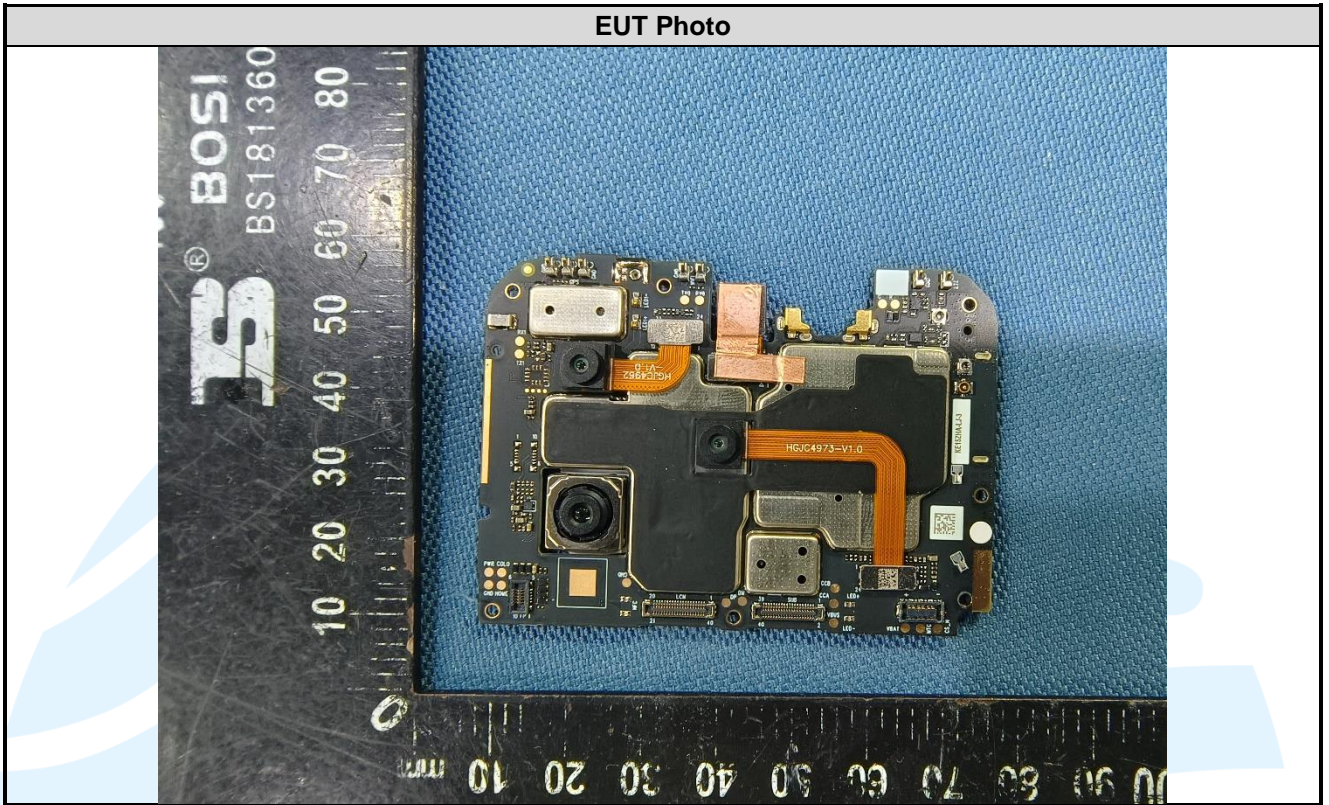

APPENDIX 2 PHOTOS OF EUT CONSTRUCTIONAL DETAILS
EUT INTERNAL PHOTOS

WWAN Antenna 0 (Main)
(TX Bands: < 1GHz Bands)