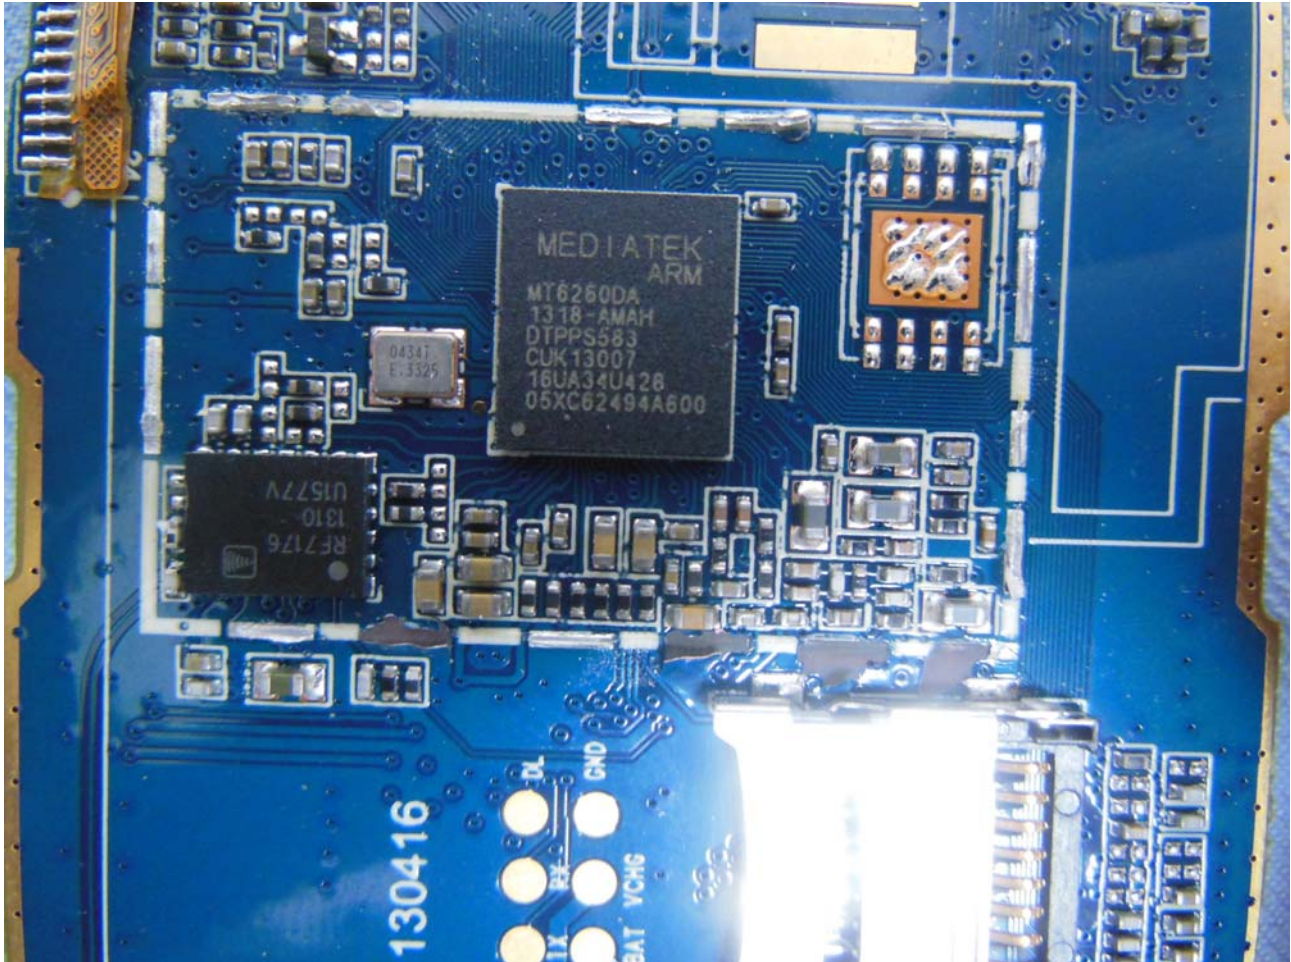

3. Internal Photograph of EUT

Brand Name: BLU; Model Name: Jenny TV2.8

Brand Name: BLU; Model Name: Jenny TV2.8

Brand Name: BLU; Model Name: Jenny TV2.8

Brand Name: BLU; Model Name: Jenny TV2.8

Brand Name: BLU; Model Name: Jenny TV2.8

Brand Name: BLU; Model Name: Jenny TV2.8

Brand Name: BLU; Model Name: Jenny TV2.8

Brand Name: BLU; Model Name: Jenny TV2.8

Brand Name: BLU; Model Name: Jenny TV2.8