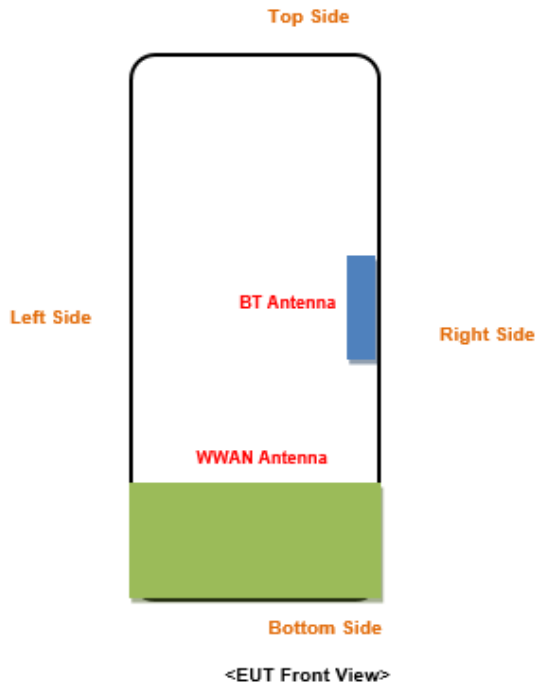

<Photographs of EUT>

<Antenna Location>

The separation distance for antenna to edge:

Antenna	To Left Side (mm)	To Right Side (mm)	To Top Side (mm)	To Bottom Side (mm)
WWAN Ant-0	0	0	100	0
BT	44	0	54	63

<Photographs of SAR Setup>

Right Cheek

Right Tilted

Left Cheek

Left Tilted

Shenzhen UnionTrust Quality and Technology Co., Ltd.

Address: 16/F, Block A, Building 6, Baoneng Science and Technology Park, Qingxiang Road No.1, Longhua New District, Shenzhen, China
Tel: +86-755-28230888 Fax: +86-755-28230886 E-mail: info@uttlab.com [Http://www.uttlab.com](http://www.uttlab.com)