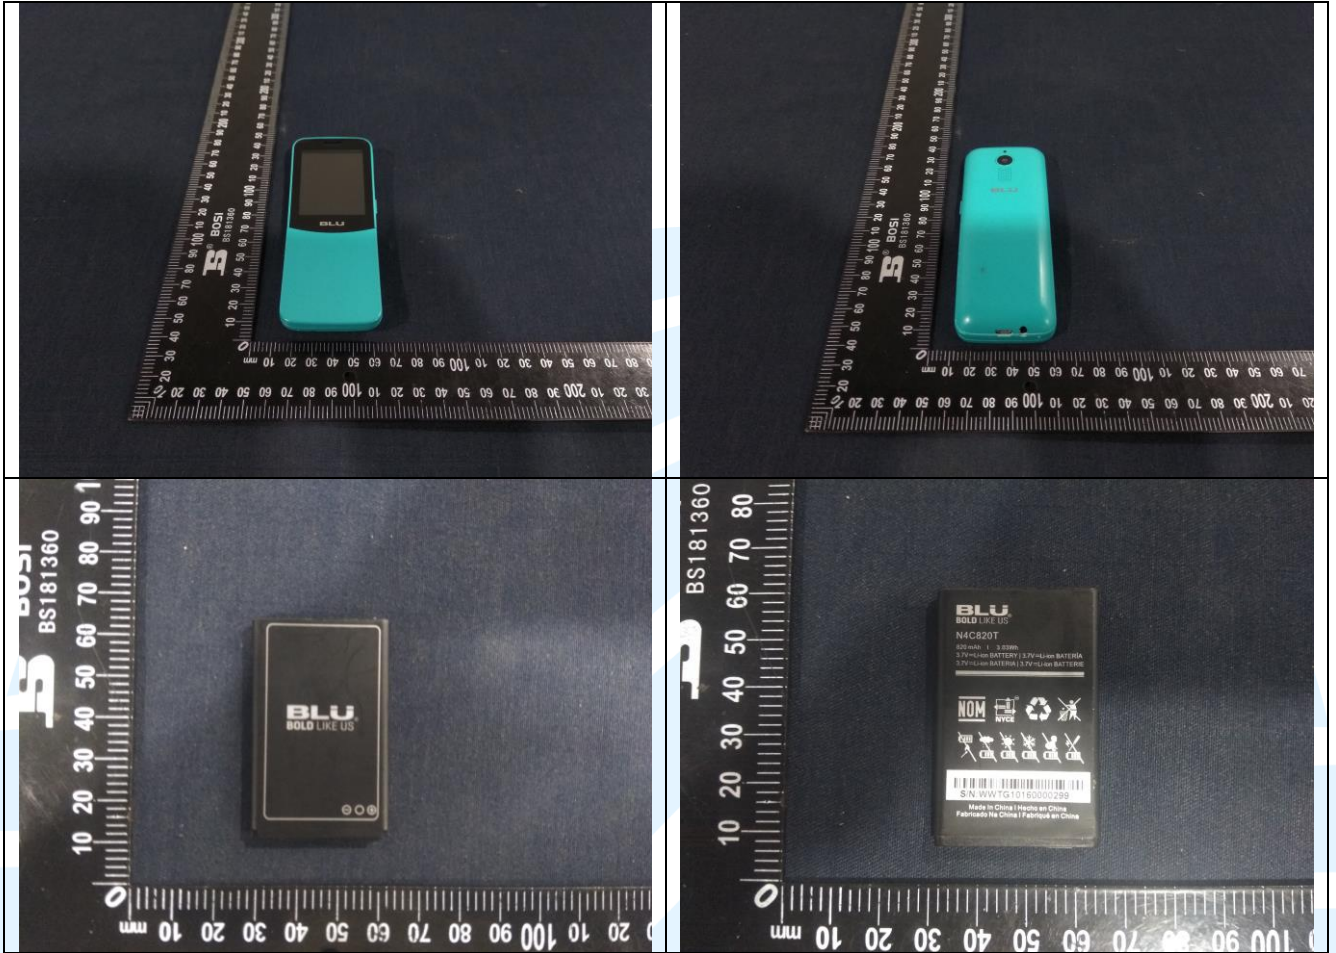

<Photographs of EUT>

<Antenna Location>

The separation distance for antenna to edge:

Antenna	To Left Side (mm)	To Right Side (mm)	To Top Side (mm)	To Bottom Side (mm)
WWAN Ant-0	0	0	100	0
BT	44	0	54	63

<Photographs of SAR Setup>

Right Cheek

Right Tilted

Left Cheek

Left Tilted

Shenzhen UnionTrust Quality and Technology Co., Ltd.

Address: 16/F, Block A, Building 6, Baoneng Science and Technology Park, Qingxiang Road No.1, Longhua New District, Shenzhen, China
Tel: +86-755-28230888 Fax: +86-755-28230886 E-mail: info@uttlab.com [Http://www.uttlab.com](http://www.uttlab.com)