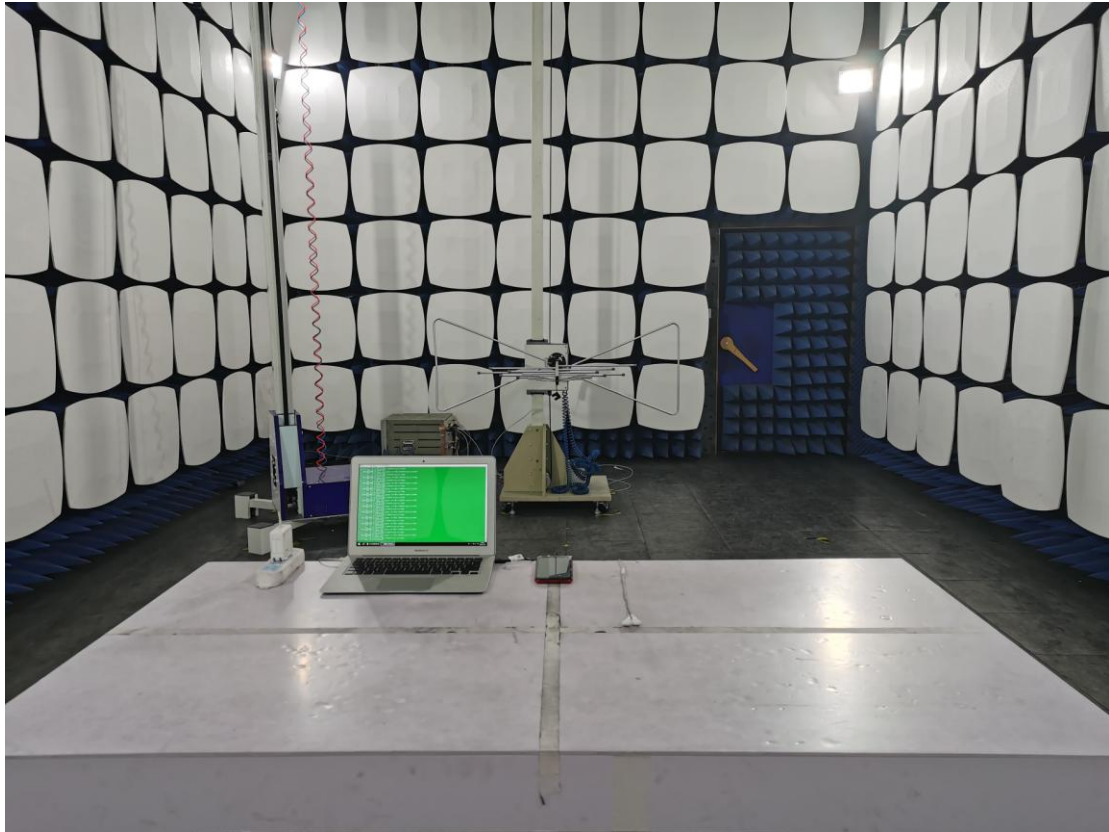

**FCC ID: YHLBLUJ6LWW**

**Test Setup Photos**

1. Conducted emission main's port front view

2. Conducted emission main's port side view

### 3. Radiated emission (30MHz-1GHz)

### 4. Radiated emission (above 1GHz)