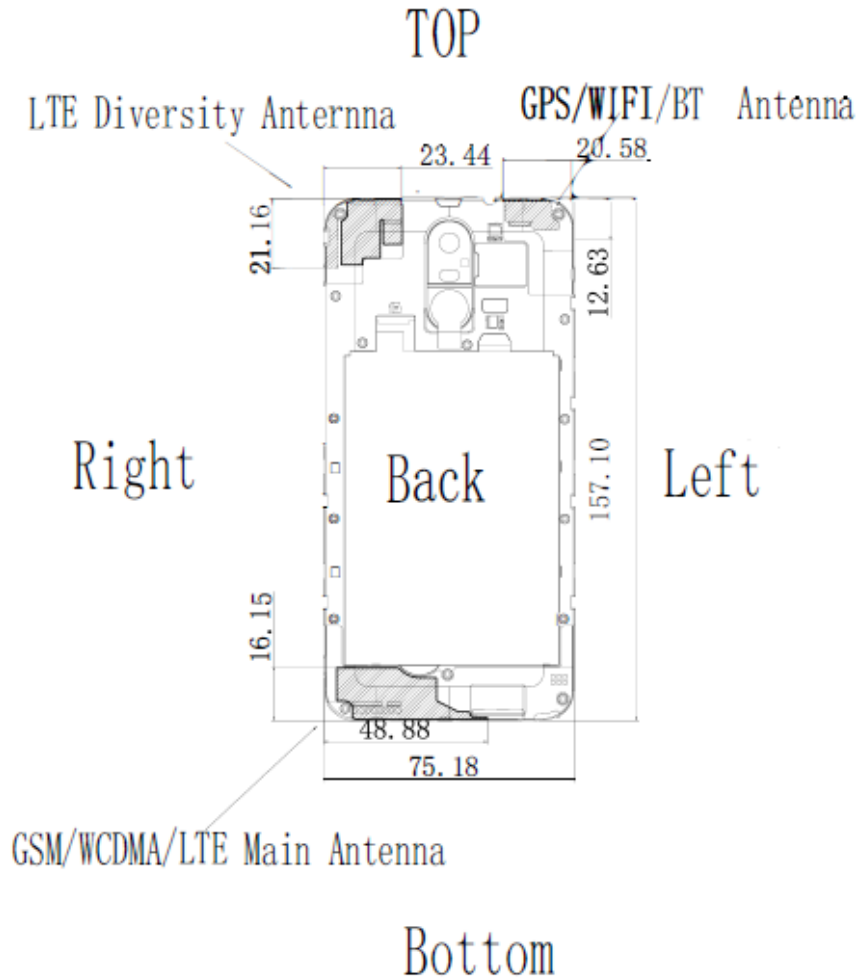

Annex B Test Setup Photos

Antenna Location

Head

Right Cheek

Right Tilt

Left Cheek

Left Tilt

Body

Front Side (Test distance: 10mm)

Back Side (Test distance: 10mm)

Left Side (Test distance: 10mm)

Right Side (Test distance: 10mm)

Top Side (Test distance: 10mm)

Bottom Side (Test distance: 10mm)