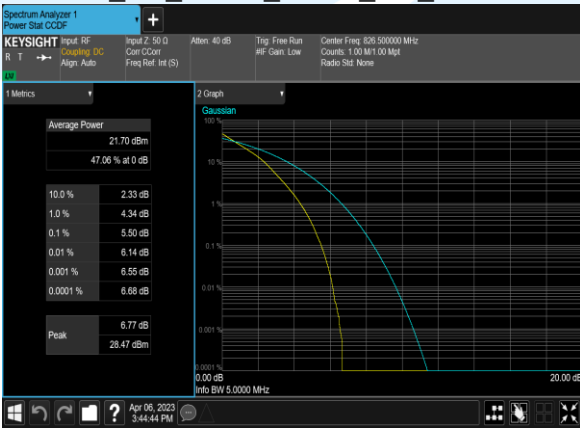

Test Graphs

B5_10M_QPSK_50@0_CH_20450

B5_10M_16QAM_50@0_CH_20450

B5_10M_QPSK_50@0_CH_20525

B5_10M_16QAM_50@0_CH_20525

B5_10M_QPSK_50@0_CH_20600

B5_10M_16QAM_50@0_CH_20600

B5_5M_QPSK_25@0_CH_20425