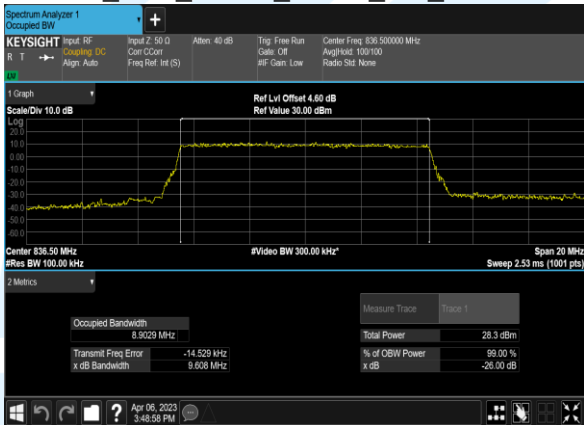

Test Graphs

B5_10M_QPSK_50@0_CH_20450

B5_10M_16QAM_50@0_CH_20450

B5_10M_QPSK_50@0_CH_20525

B5_10M_16QAM_50@0_CH_20525

B5_10M_QPSK_50@0_CH_20600

B5_10M_16QAM_50@0_CH_20600

B5_5M_QPSK_25@0_CH_20425