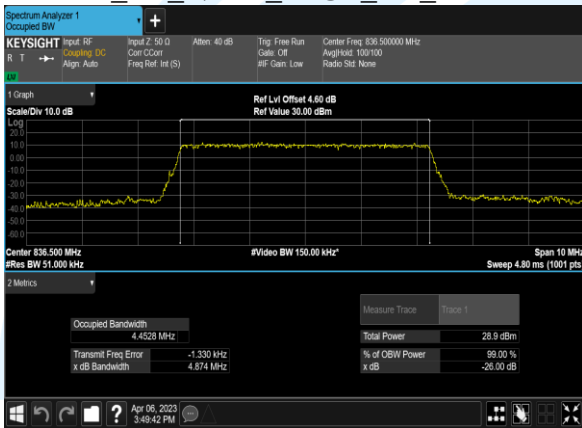

B5_5M_QPSK_25@0_CH_20525