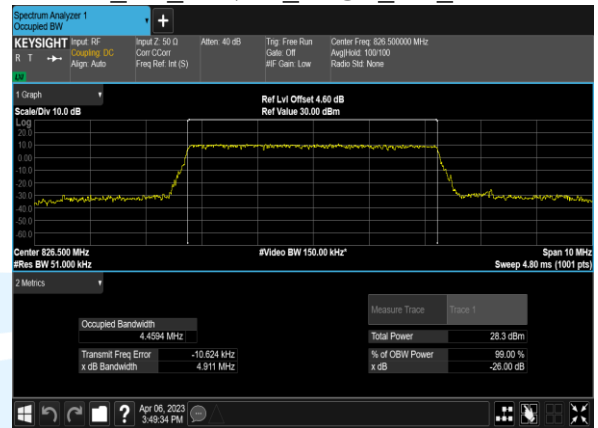

B5_5M_16QAM_25@0_CH_20425