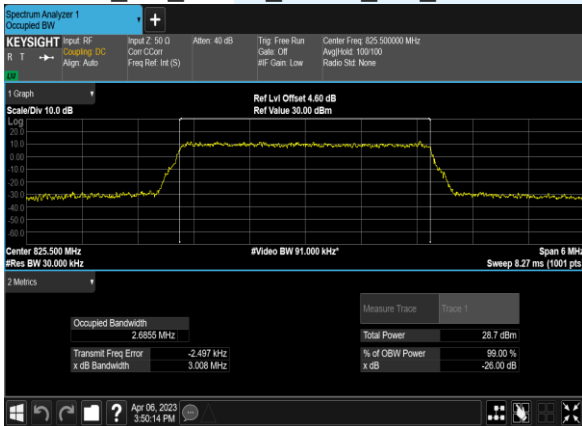

B5_3M_QPSK_15@0_CH_20415