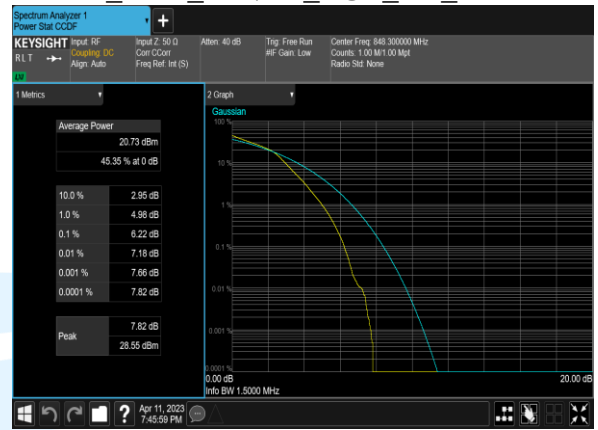

B5_1.4M_64QAM_6@0_CH_20643

Shenzhen UnionTrust Quality and Technology Co., Ltd.

Address: Unit D/E of 9/F and 16/F, Block A, Building 6, Baoneng science and technology park, Longhua district, Shenzhen, China

Tel: +86-755-28230888

Fax: +86-755-28230886

E-mail: info@uttlab.com

<http://www.uttlab.com>

UTTR-RF-FCC4G-V1.1