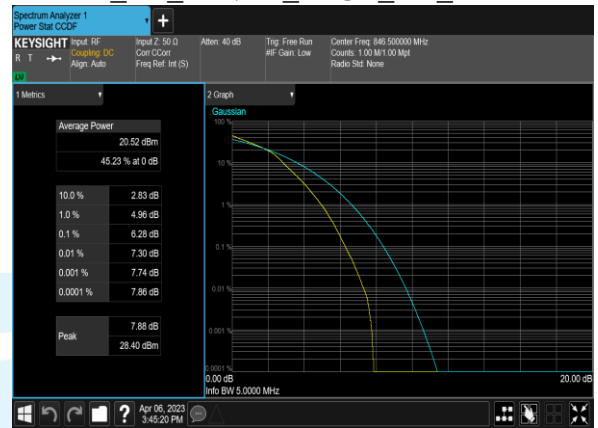

B5_5M_16QAM_25@0_CH_20625