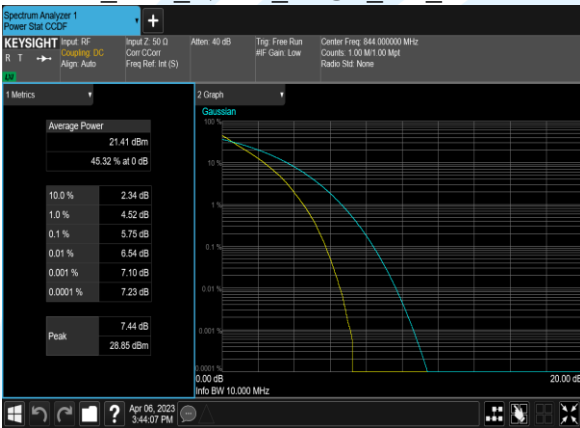

Test Graphs

B5_10M_QPSK_50@0_CH_20450

B5_10M_16QAM_50@0_CH_20450

B5_10M_QPSK_50@0_CH_20525

B5_10M_16QAM_50@0_CH_20525

B5_10M_QPSK_50@0_CH_20600

B5_10M_16QAM_50@0_CH_20600

B5_5M_QPSK_25@0_CH_20425