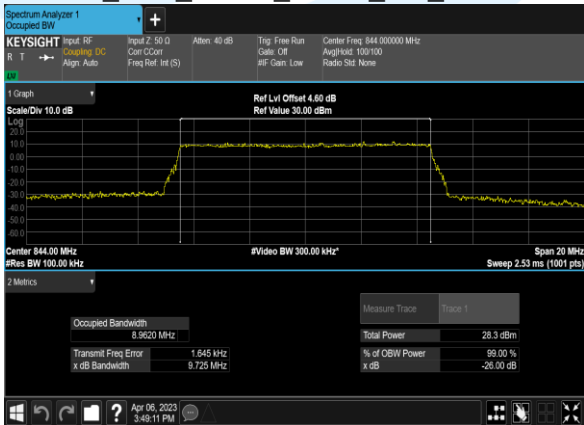

Test Graphs

B5_10M_QPSK_50@0_CH_20450

B5_10M_16QAM_50@0_CH_20450

B5_10M_QPSK_50@0_CH_20525

B5_10M_16QAM_50@0_CH_20525

B5_10M_QPSK_50@0_CH_20600

B5_10M_16QAM_50@0_CH_20600

B5_5M_QPSK_25@0_CH_20425