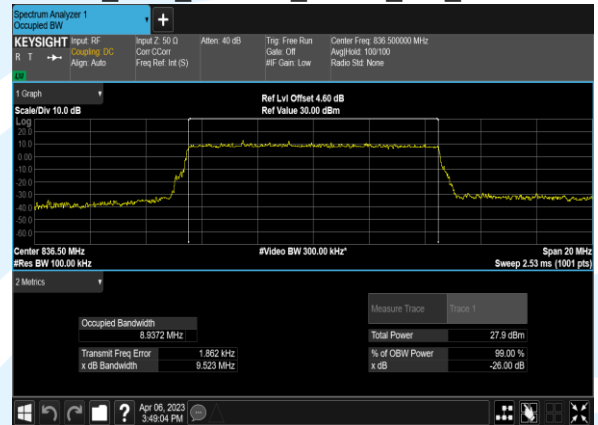

Test Graphs

B5_10M_QPSK_50@0_CH_20450

B5_10M_16QAM_50@0_CH_20450

B5_10M_QPSK_50@0_CH_20525

B5_10M_16QAM_50@0_CH_20525

B5_10M_QPSK_50@0_CH_20600

B5_10M_16QAM_50@0_CH_20600

B5_5M_QPSK_25@0_CH_20425