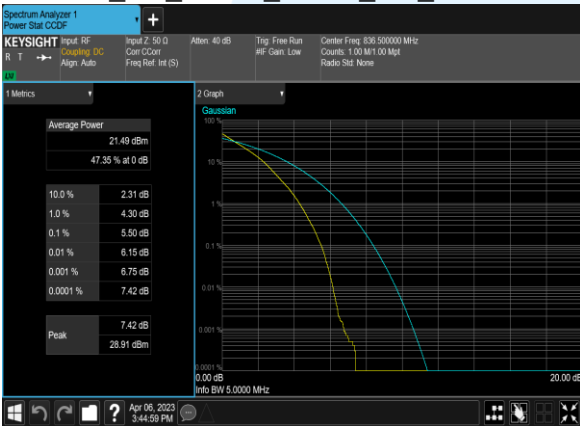

B5_5M_QPSK_25@0_CH_20525