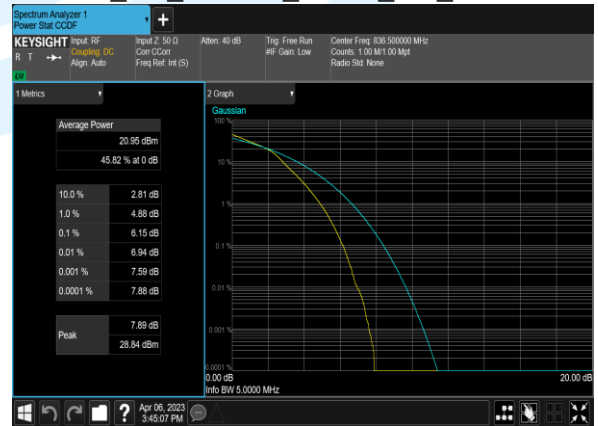

B5_5M_16QAM_25@0_CH_20525