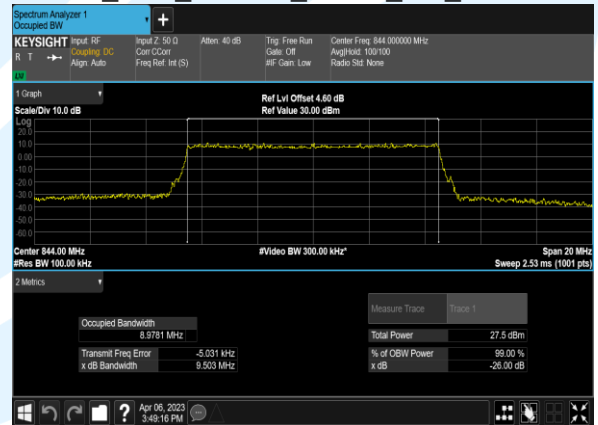

Test Graphs

B5_10M_QPSK_50@0_CH_20450

B5_10M_16QAM_50@0_CH_20450

B5_10M_QPSK_50@0_CH_20525

B5_10M_16QAM_50@0_CH_20525

B5_10M_QPSK_50@0_CH_20600

B5_10M_16QAM_50@0_CH_20600

B5_5M_QPSK_25@0_CH_20425