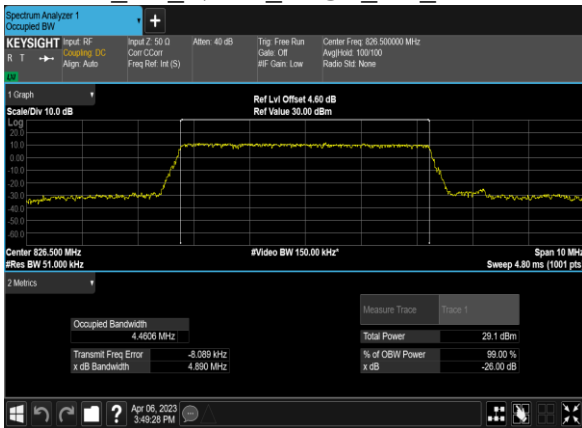

Test Graphs

B5_10M_QPSK_50@0_CH_20450

B5_10M_16QAM_50@0_CH_20450

B5_10M_QPSK_50@0_CH_20525

B5_10M_16QAM_50@0_CH_20525

B5_10M_QPSK_50@0_CH_20600

B5_10M_16QAM_50@0_CH_20600

B5_5M_QPSK_25@0_CH_20425