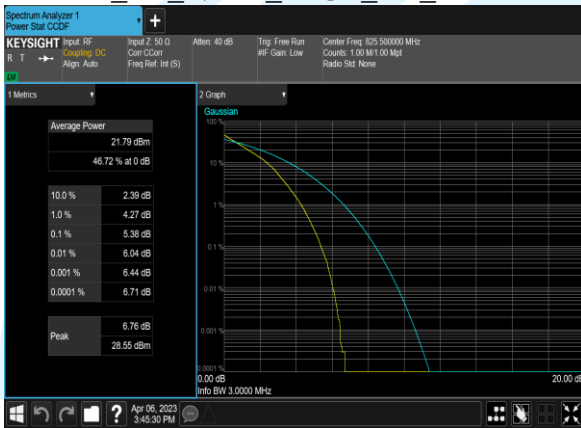

B5_3M_QPSK_15@0_CH_20415