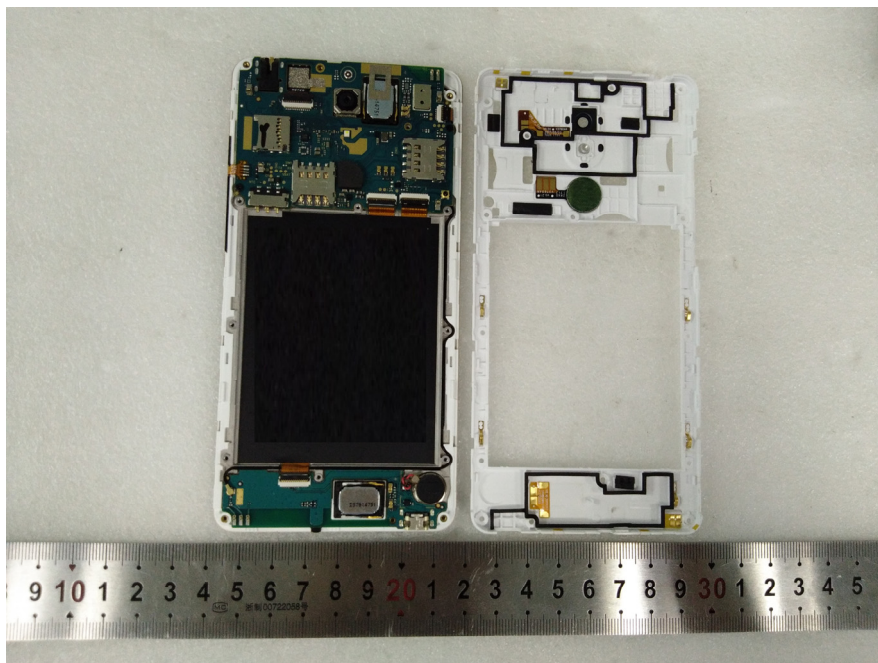

## EXHIBIT C - EUT INTERNAL PHOTOGRAPHS

---

EUT – Cover off View 1

BT/Wi-Fi  
Antenna

GSM/WCDMA  
Antenna

EUT – Cover off View 2

**EUT – Cover off View 3**

**EUT – Mainboard 1 Top View**

**EUT – Mainboard Top 1 Shielding off View**

**EUT – Mainboard 1 Bottom View**

**EUT – Mainboard 1 Bottom Shielding off View**

**EUT – Mainboard 2 Top View**

**EUT – Mainboard 2 Bottom View**

**EUT – IC Chip View 1**

**EUT – IC Chip View 2**

**EUT – Battery View**