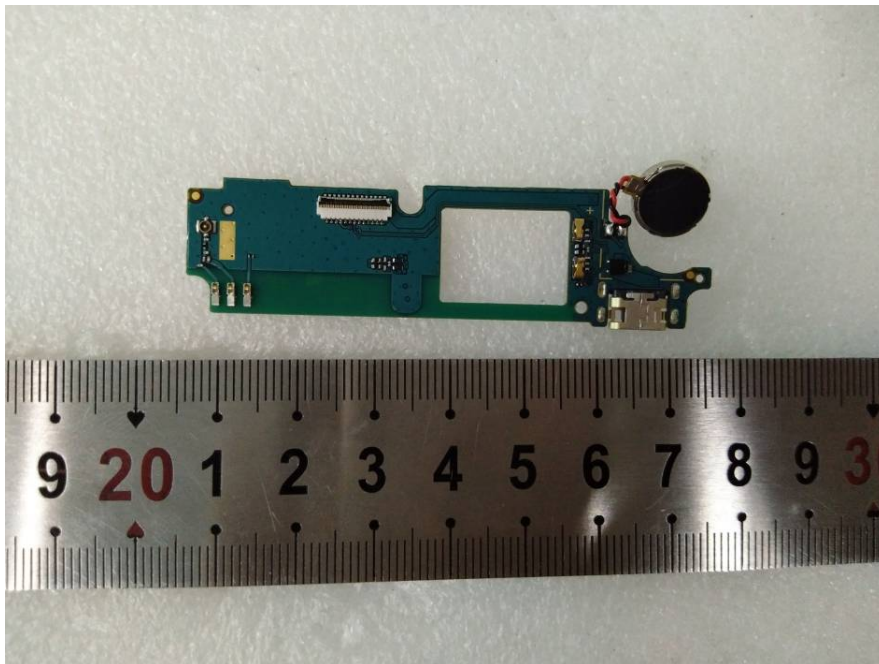

## EXHIBIT C - EUT INTERNAL PHOTOGRAPHS

---

EUT – Cover off View 1

BT/Wi-Fi  
Antenna

GSM/WCDMA  
Antenna

EUT – Cover off View 2

**EUT – Cover off View 3**

**EUT – Mainboard 1 Top View**

**EUT – Mainboard Top 1 Shielding off View**

**EUT – Mainboard 1 Bottom View**

**EUT – Mainboard 1 Bottom Shielding off View**

**EUT – Mainboard 2 Top View**

**EUT – Mainboard 2 Bottom View**

**EUT – IC Chip View 1**

**EUT – IC Chip View 2**

**EUT – Battery View**

## EUT – Battery Label View