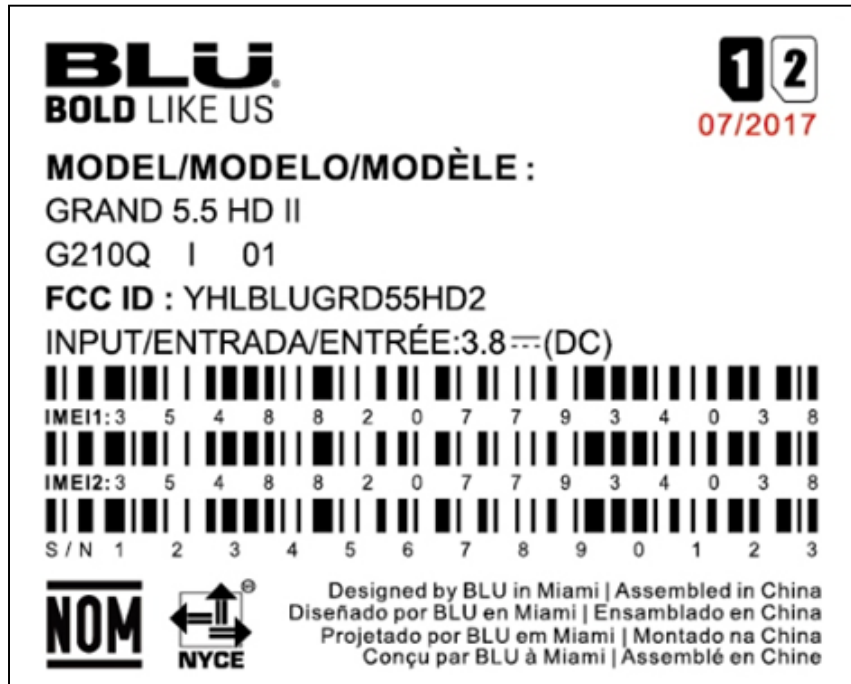

EXHIBIT A - FCC ID LABEL AND LOCATION

FCC ID Label

FCC ID Label Location Information

The label shown shall be permanently affixed at a conspicuous location on the device and be readily visible to the user at the time purchase (Labeling requirements per 2.925)