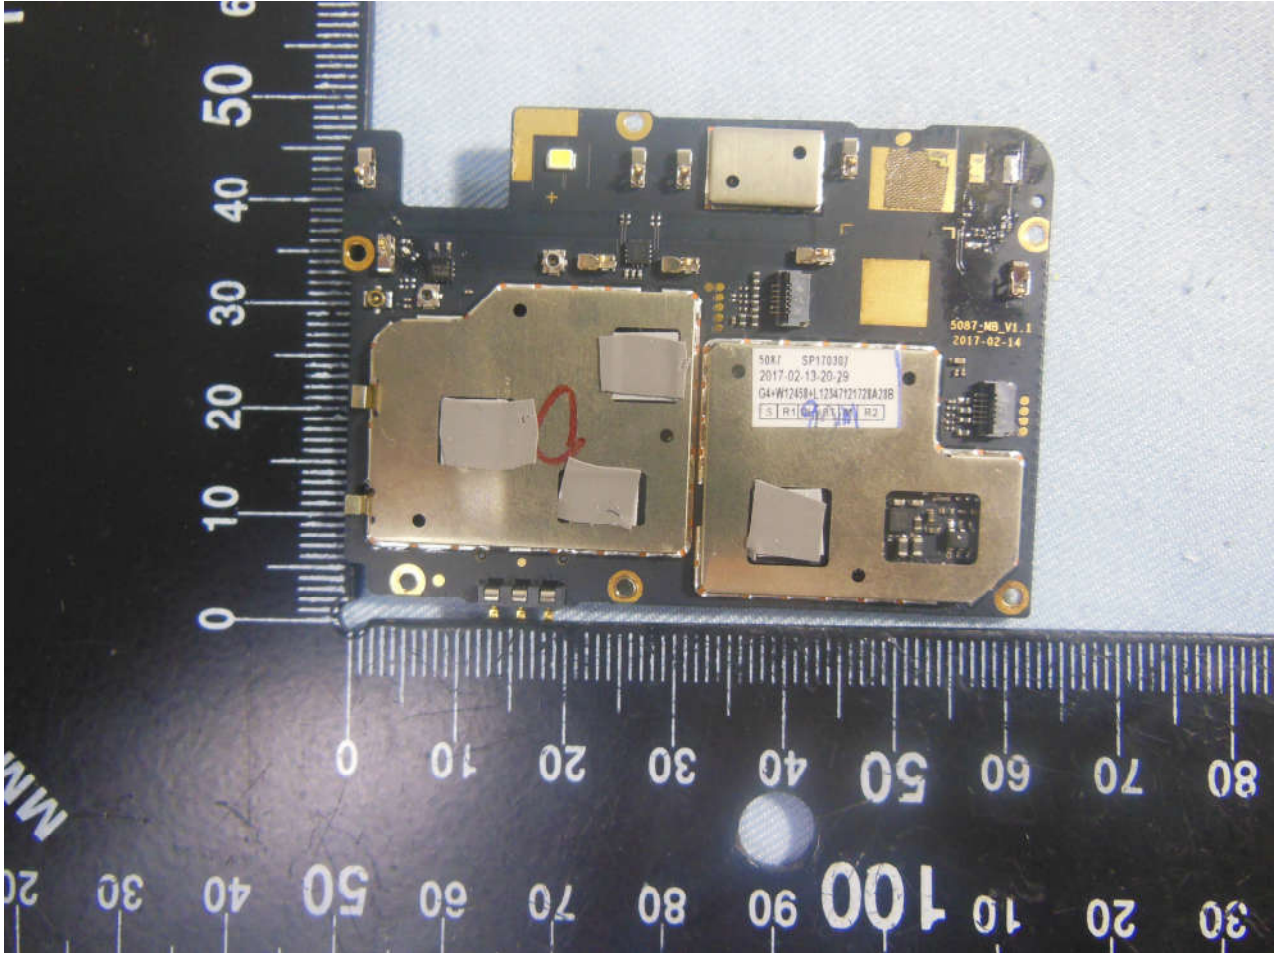

Brand Name: BLU; Model Name: GRAND X LTE