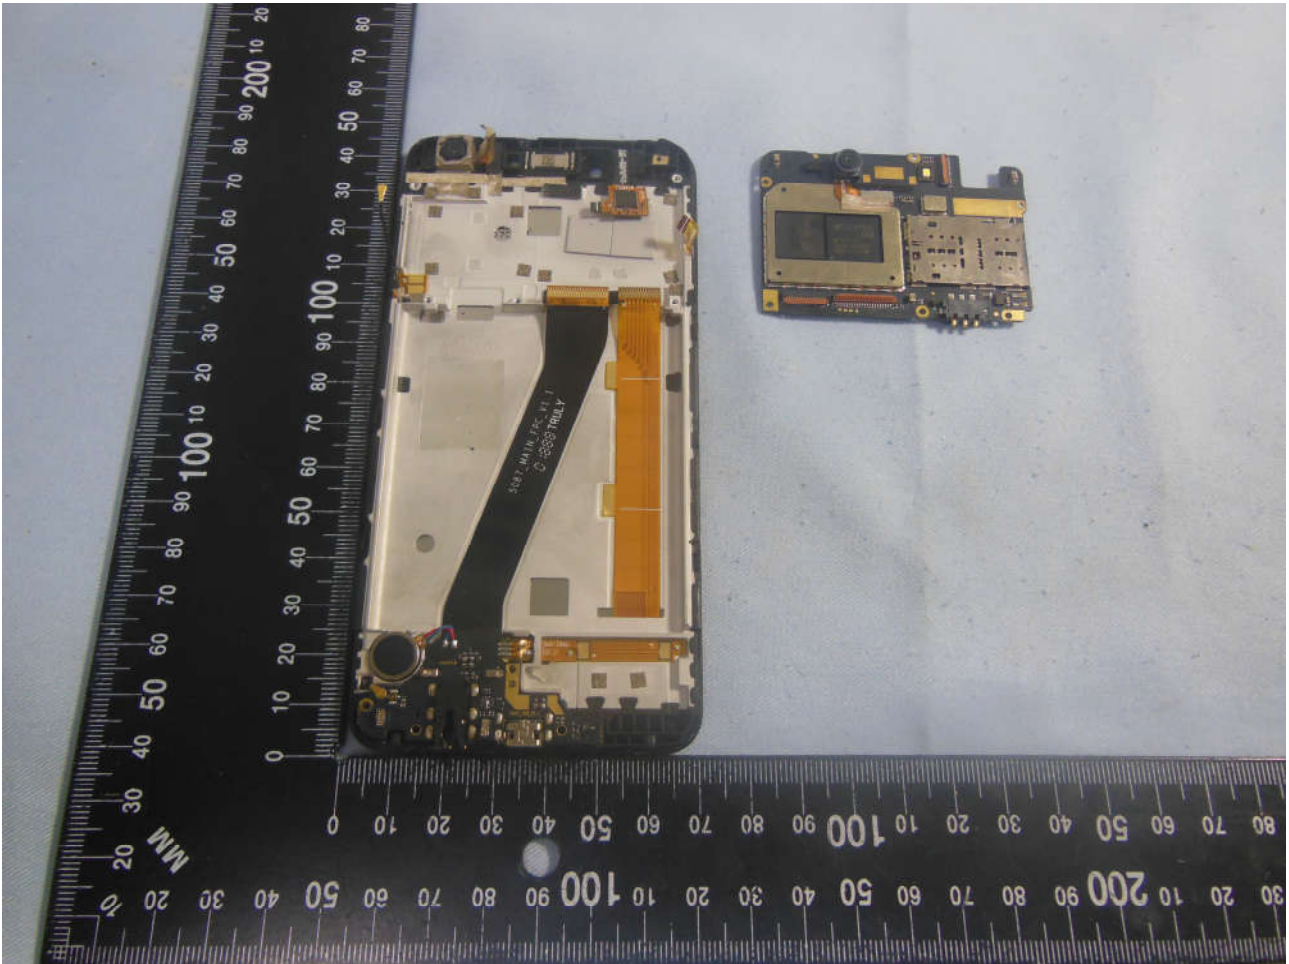

**3. Internal Photograph of EUT**

**Brand Name: BLU; Model Name: GRAND X LTE**

Brand Name: BLU; Model Name: GRAND X LTE

**Note:**

1. WWAN Top Antenna: <Tx/Rx> GSM1900, WCDMA Band II/IV, LTE Band 2/4/7  
<Diversity Rx> GSM850, WCDMA Band V, LTE Band 12/17
2. WWAN Bottom Antenna: <Tx/Rx> GSM850, WCDMA Band V, LTE Band 12/17  
<Diversity Rx> GSM1900, WCDMA Band II/IV, LTE Band 2/4/7

Brand Name: BLU; Model Name: GRAND X LTE

Brand Name: BLU; Model Name: GRAND X LTE

Brand Name: BLU; Model Name: GRAND X LTE

Brand Name: BLU; Model Name: GRAND X LTE

Brand Name: BLU; Model Name: GRAND X LTE