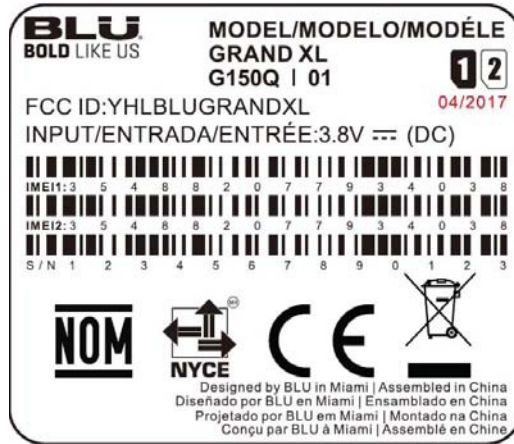

EXHIBIT A - FCC ID LABEL AND LOCATION

FCC ID Label

FCC ID Label Location Information

The label shown shall be permanently affixed at a conspicuous location on the device and be readily visible to the user at the time purchase (Labeling requirements per 2.925)