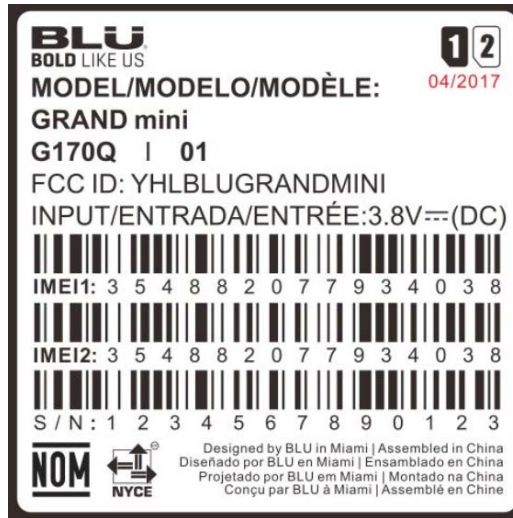

## EXHIBIT A - FCC ID LABEL AND LOCATION

### FCC ID Label

### FCC ID Label Location Information

The label shown shall be permanently affixed at a conspicuous location on the device and be readily visible to the user at the time purchase (Labeling requirements per 2.925)