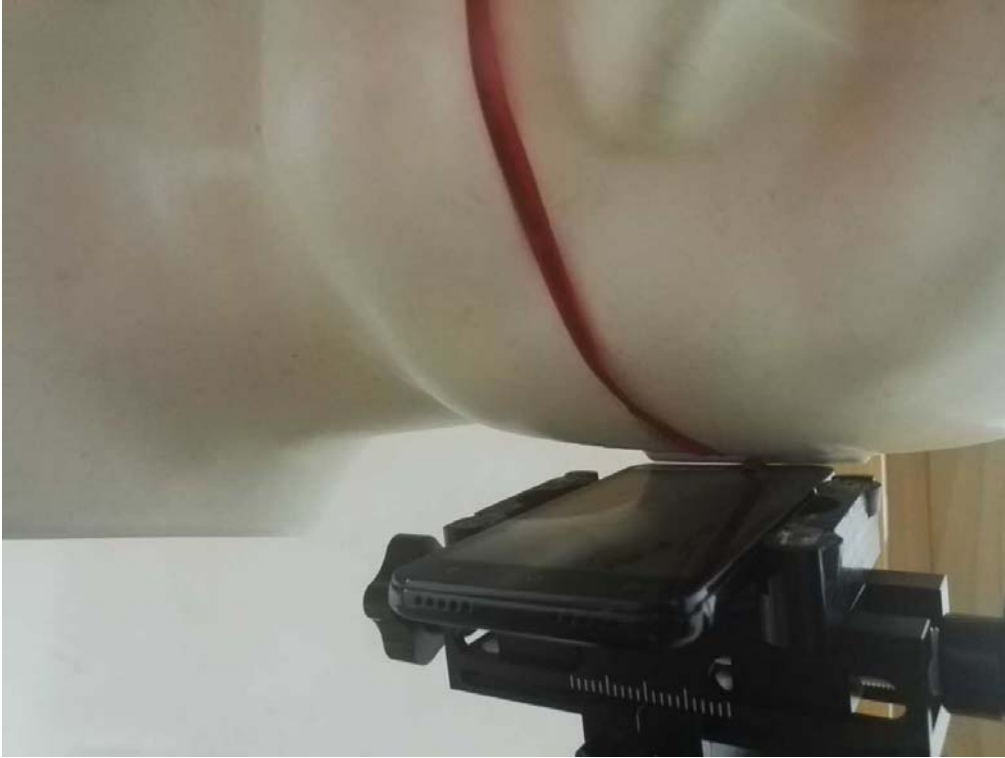

APPENDIX D EUT TEST POSITION PHOTOS

Liquid depth $\geq 15\text{cm}$

Body Back Setup Photo (10mm)

Body-worn Left Setup Photo (10mm)

Body-worn Right Setup Photo (10mm)

Body-worn Bottom Setup Photo (10mm)

Left Head Touch Setup Photo

Left Head Tilt Setup Photo

Right Head Touch Setup Photo

Right Head Tilt Setup Photo