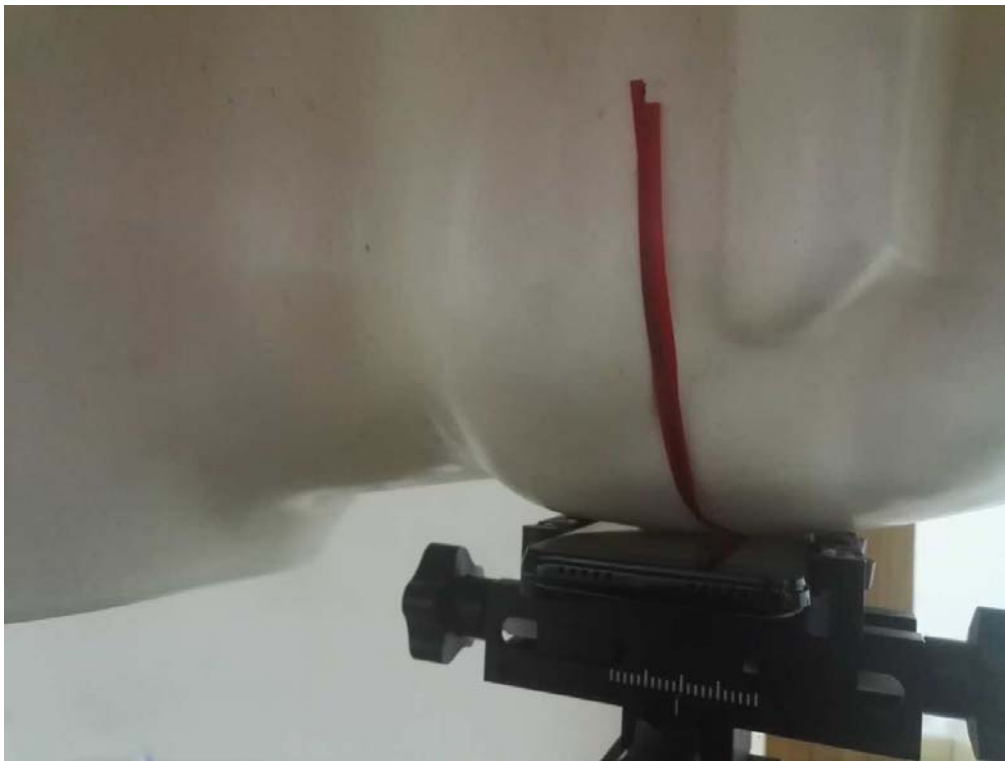

APPENDIX D EUT TEST POSITION PHOTOS

Liquid depth $\geq 15\text{cm}$

Body Back Setup Photo (10mm)

Body-worn Left Setup Photo (10mm)

Body-worn Right Setup Photo (10mm)

Body-worn Bottom Setup Photo (10mm)

Left Head Touch Setup Photo

Left Head Tilt Setup Photo

Right Head Touch Setup Photo

Right Head Tilt Setup Photo