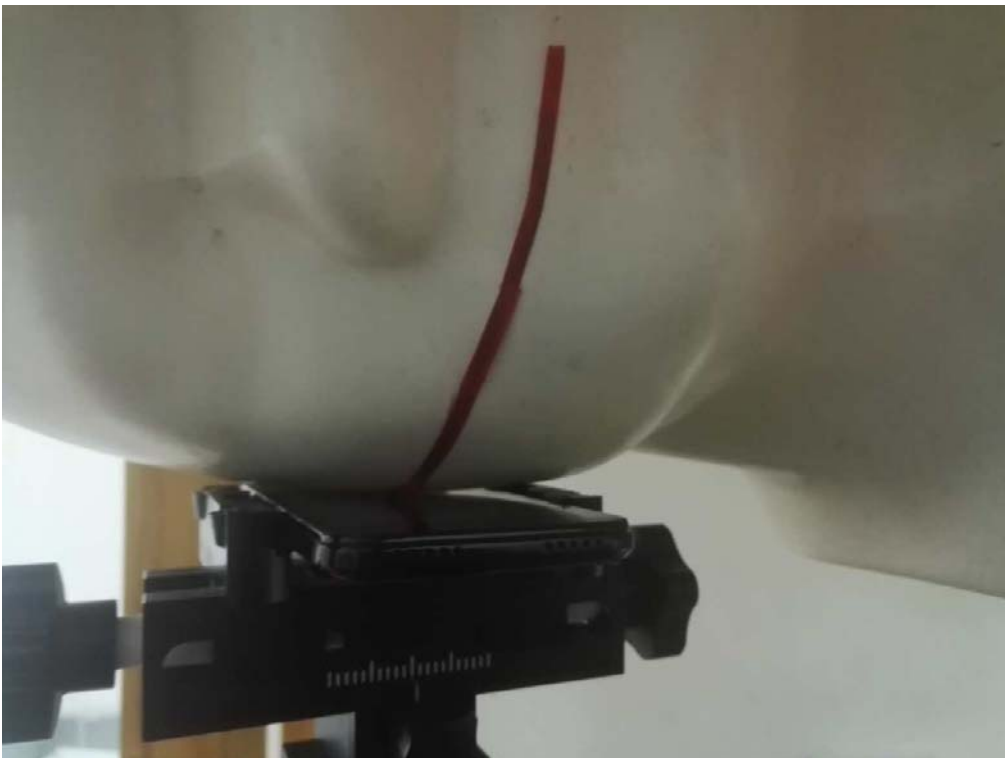

APPENDIX D EUT TEST POSITION PHOTOS

Liquid depth $\geq 15\text{cm}$

Body Back Setup Photo (10mm)

Body-worn Left Setup Photo (10mm)

Body-worn Right Setup Photo (10mm)

Body-worn Bottom Setup Photo (10mm)

Left Head Touch Setup Photo

Left Head Tilt Setup Photo

Right Head Touch Setup Photo

Right Head Tilt Setup Photo