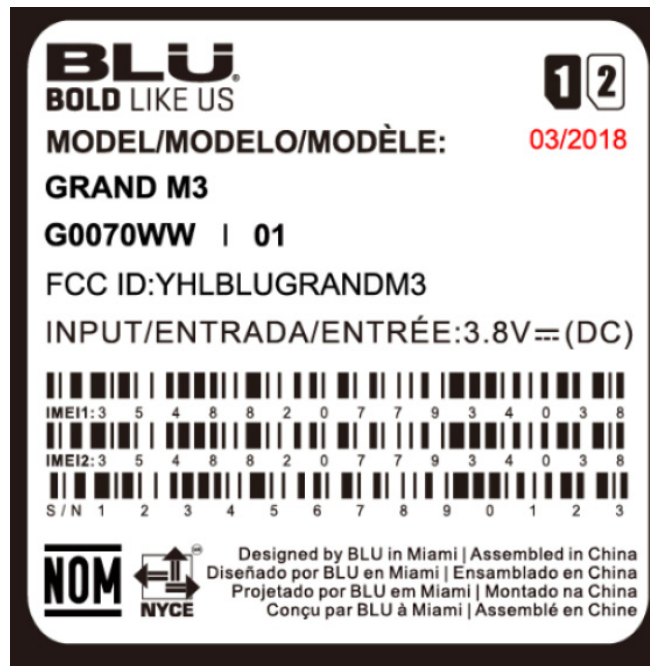

EXHIBIT A - FCC ID LABEL AND LOCATION

FCC ID Label

FCC ID Label Location Information

The label shown shall be permanently affixed at a conspicuous location on the device and be readily visible to the user at the time purchase (Labeling requirements per 2.925)