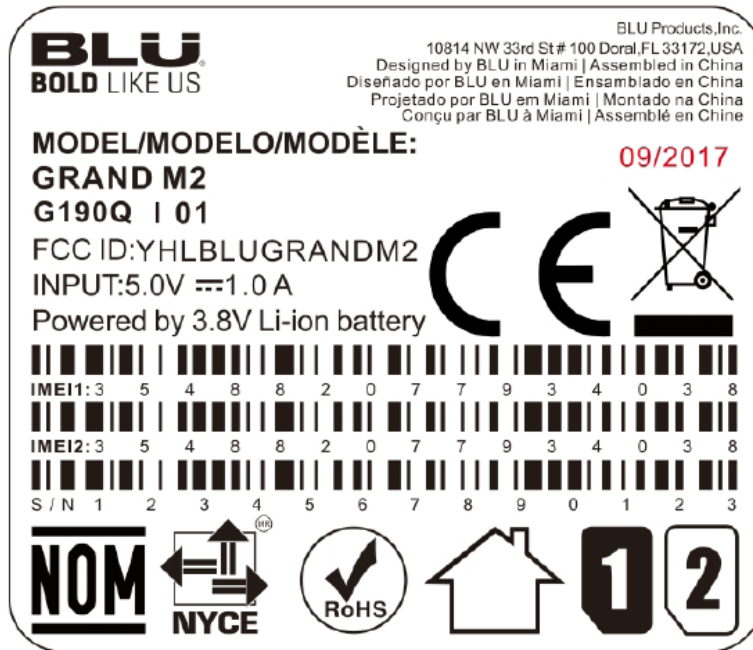

EXHIBIT A - FCC ID LABEL AND LOCATION

FCC ID Label

FCC ID Label Location Information

The label shown shall be permanently affixed at a conspicuous location on the device and be readily visible to the user at the time purchase (Labeling requirements per 2.925)