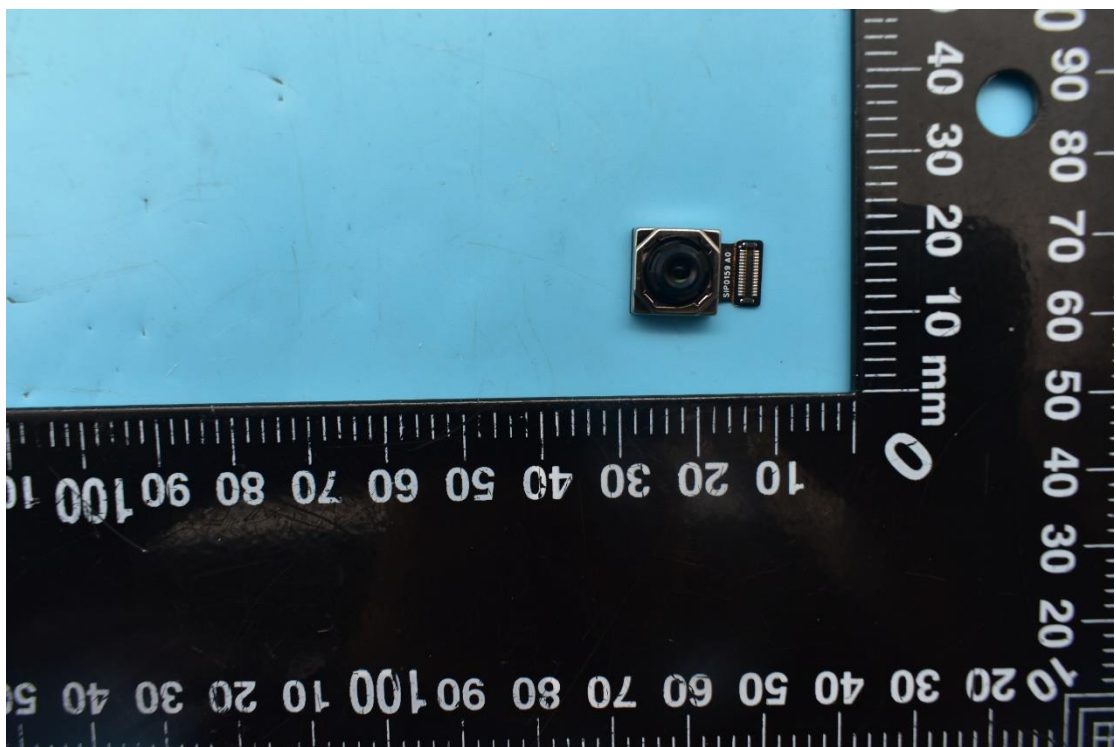

FCC ID:YHLBLUG91S

Internal Photos

1. EUT uncover view

2. Antenna view