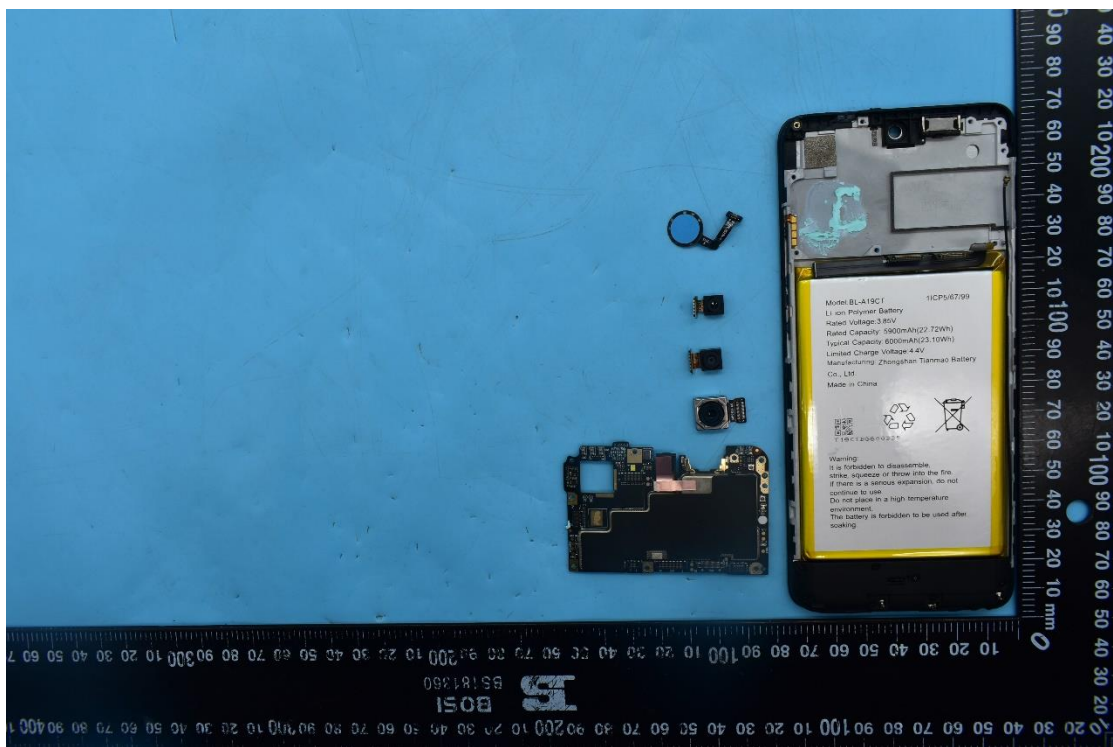

FCC ID:YHLBLUG91S

Internal Photos

1. EUT uncover view

2. Antenna view