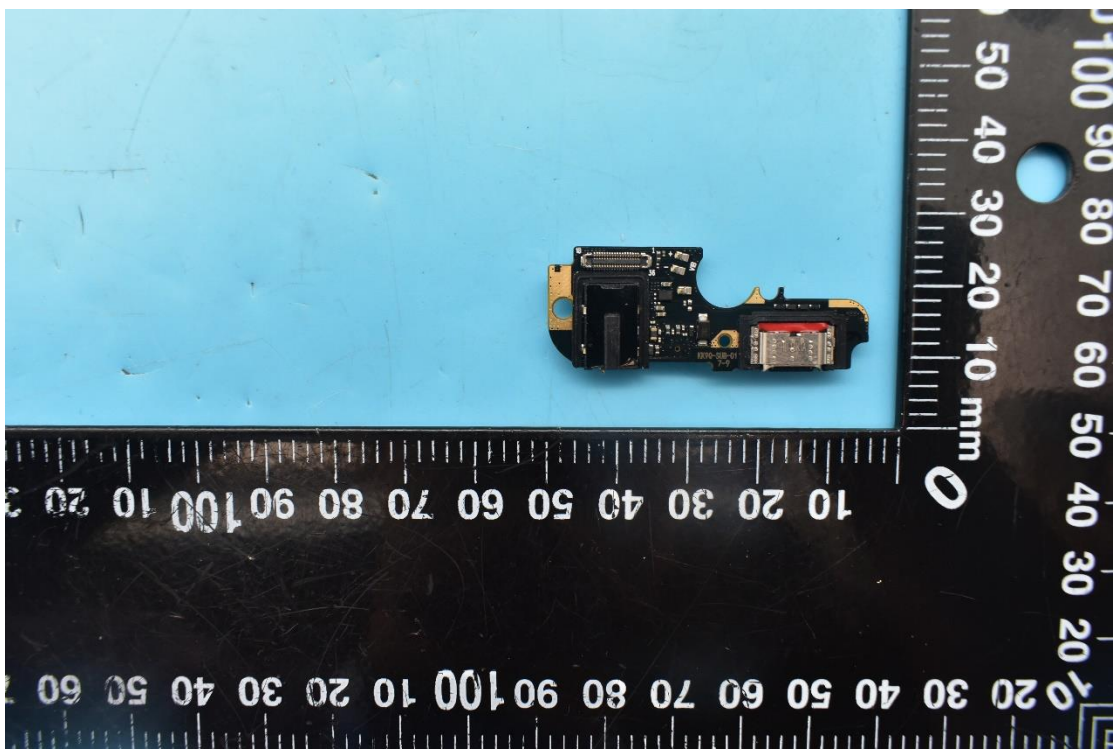

FCC ID:YHLBLUG91S

Internal Photos

1. EUT uncover view

2. Antenna view