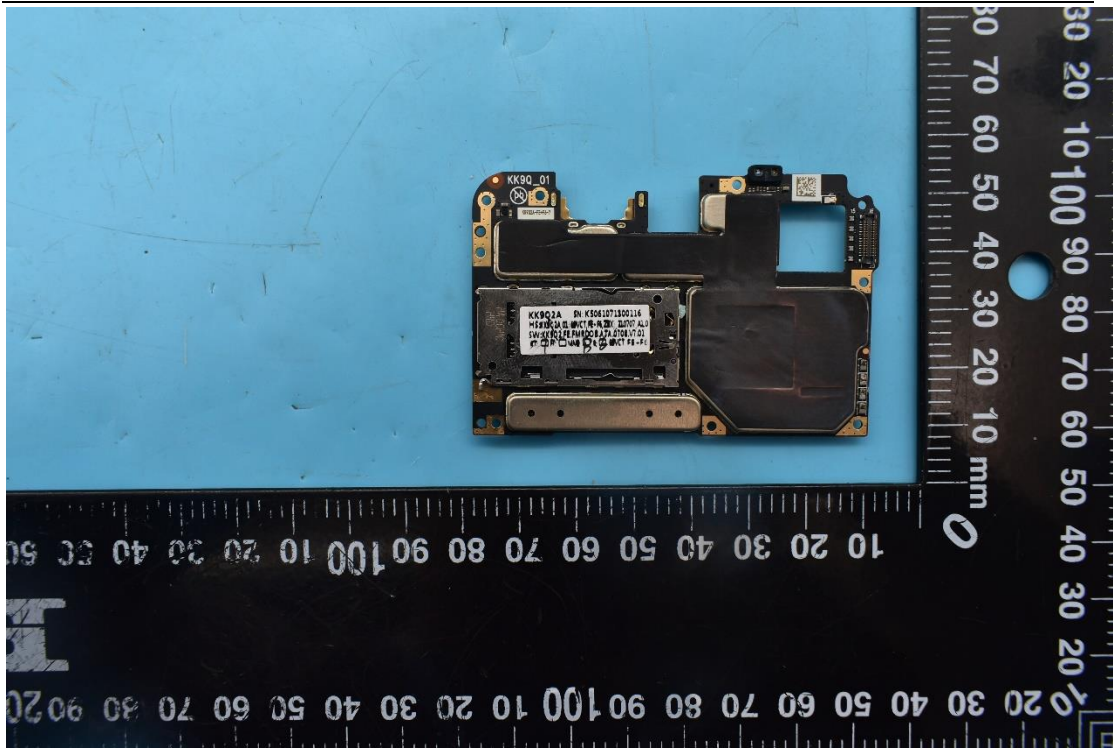

FCC ID:YHLBLUG91S

Internal Photos

1. EUT uncover view

2. Antenna view