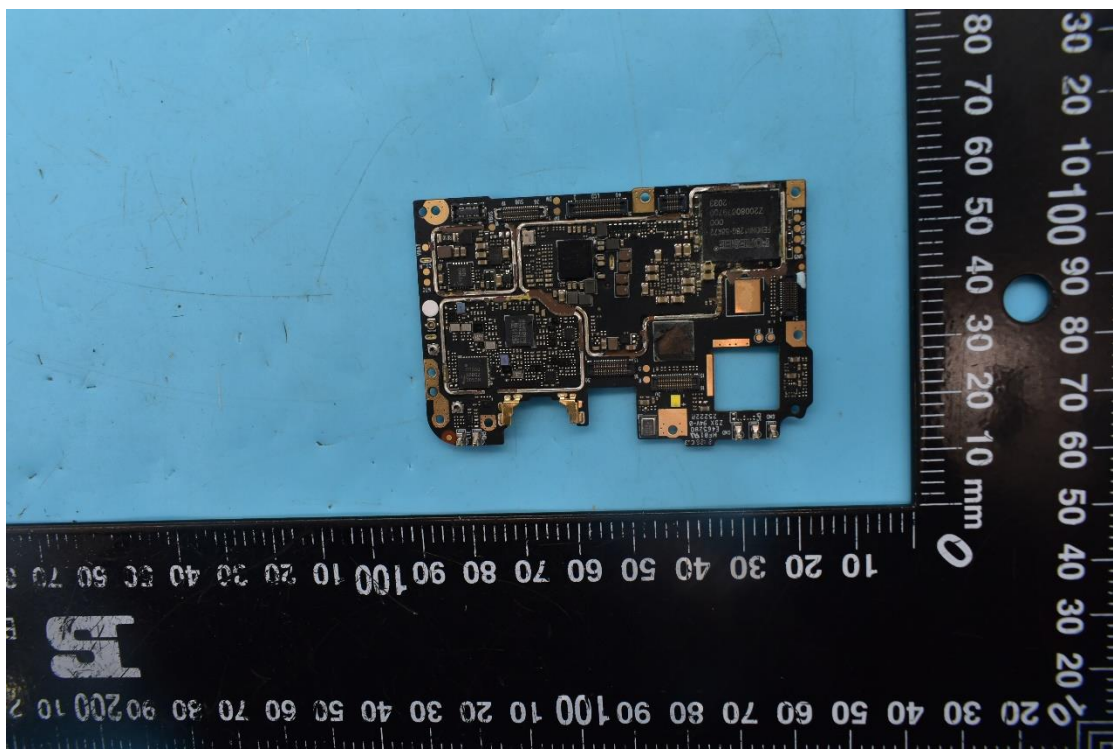

FCC ID:YHLBLUG91S

Internal Photos

1. EUT uncover view

2. Antenna view