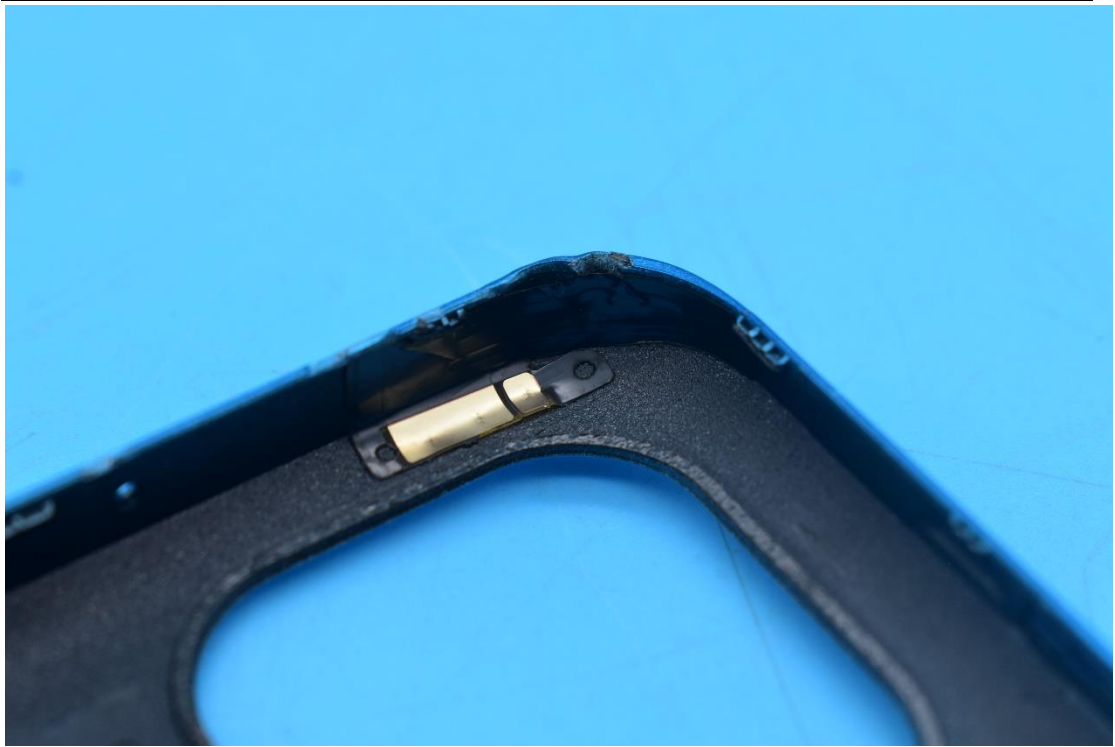

FCC ID:YHLBLUG91S

Internal Photos

1. EUT uncover view

2. Antenna view