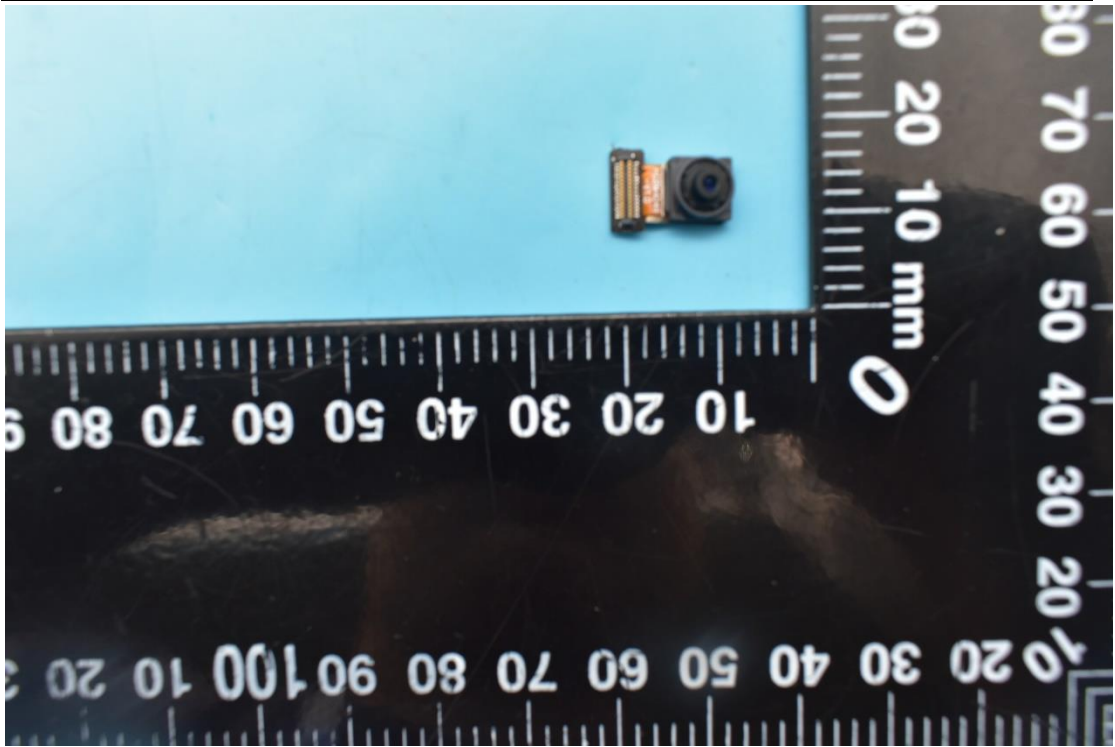

FCC ID:YHLBLUG91S

Internal Photos

1. EUT uncover view

2. Antenna view