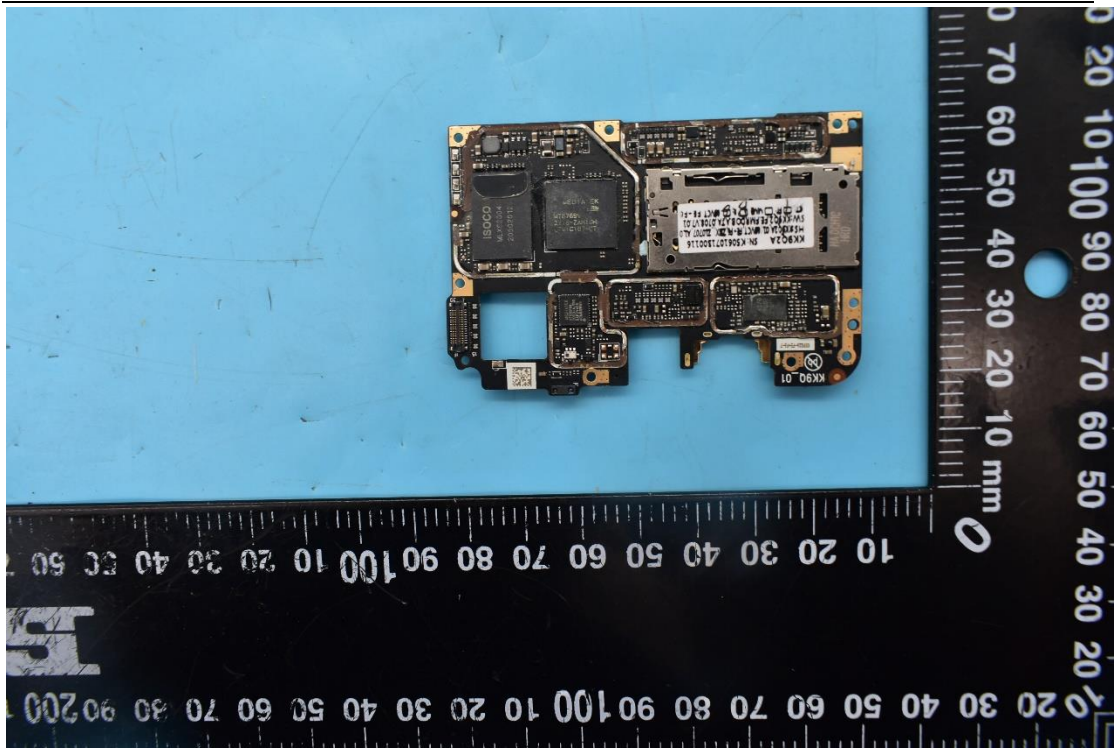

FCC ID:YHLBLUG91S

Internal Photos

1. EUT uncover view

2. Antenna view