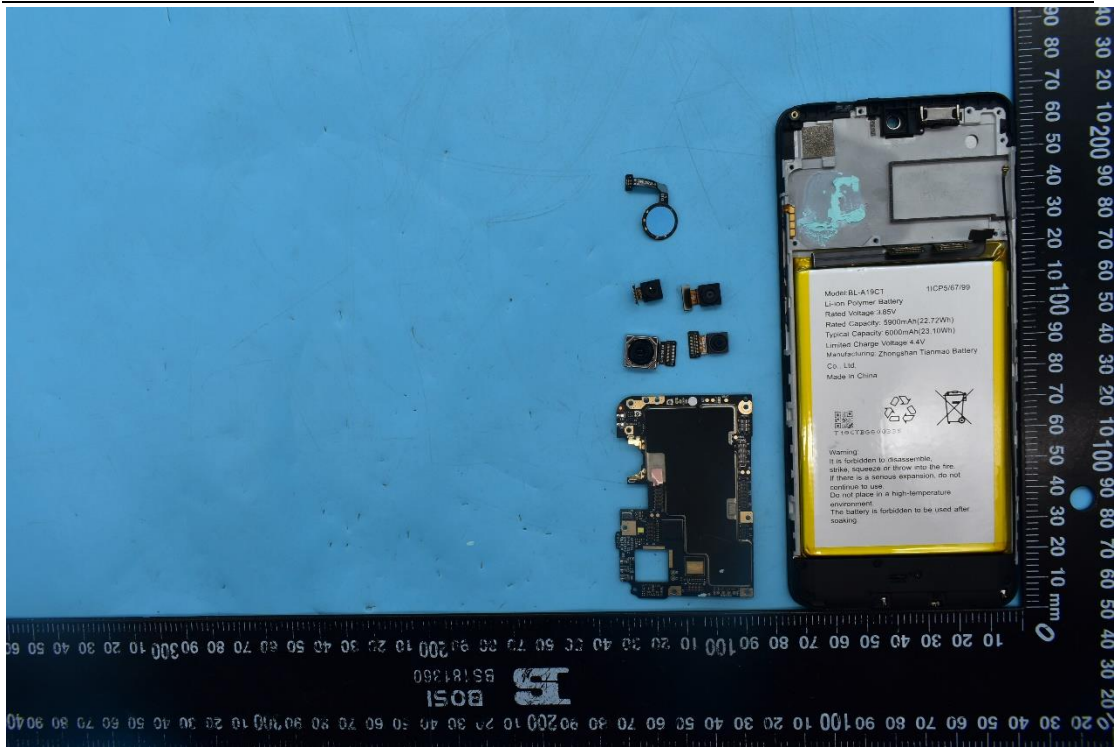

FCC ID:YHLBLUG91S

Internal Photos

1. EUT uncover view

2. Antenna view