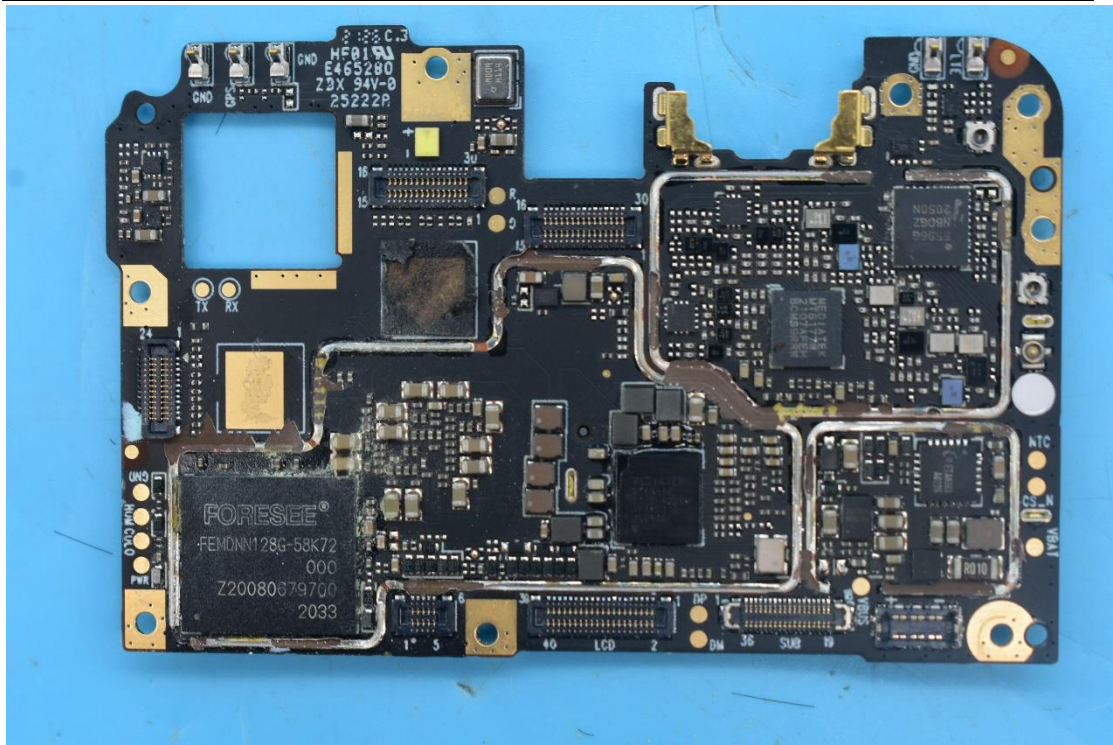

FCC ID:YHLBLUG91S

Internal Photos

1. EUT uncover view

2. Antenna view