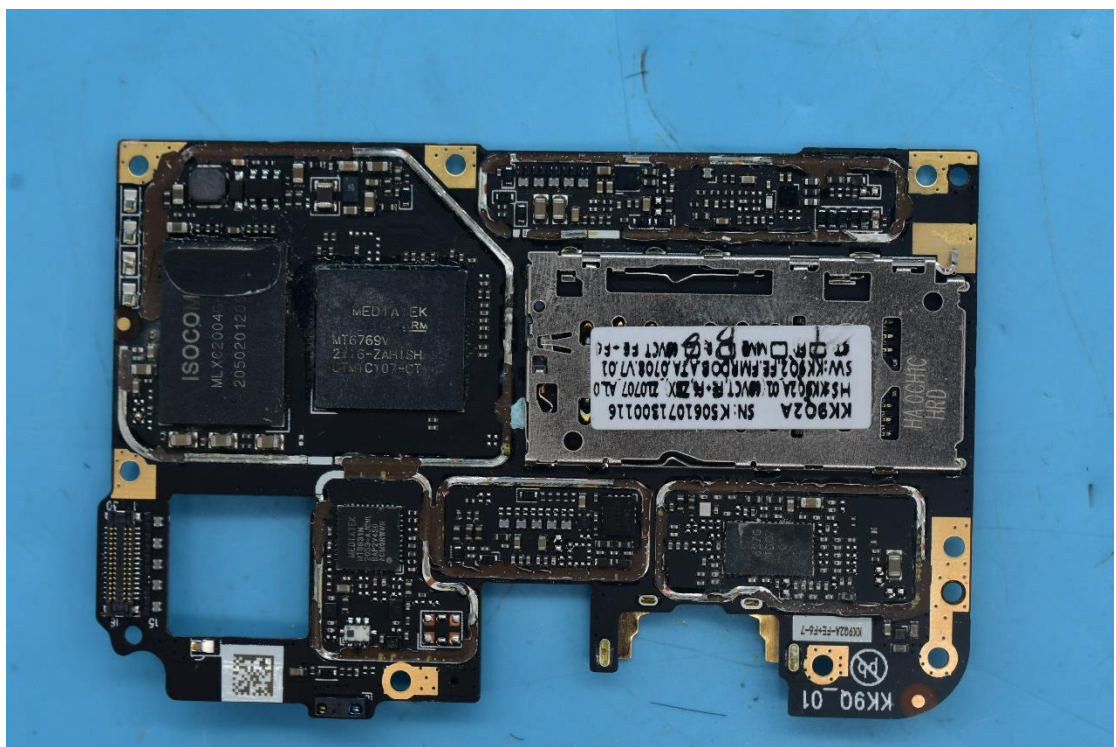

FCC ID:YHLBLUG91S

Internal Photos

1. EUT uncover view

2. Antenna view