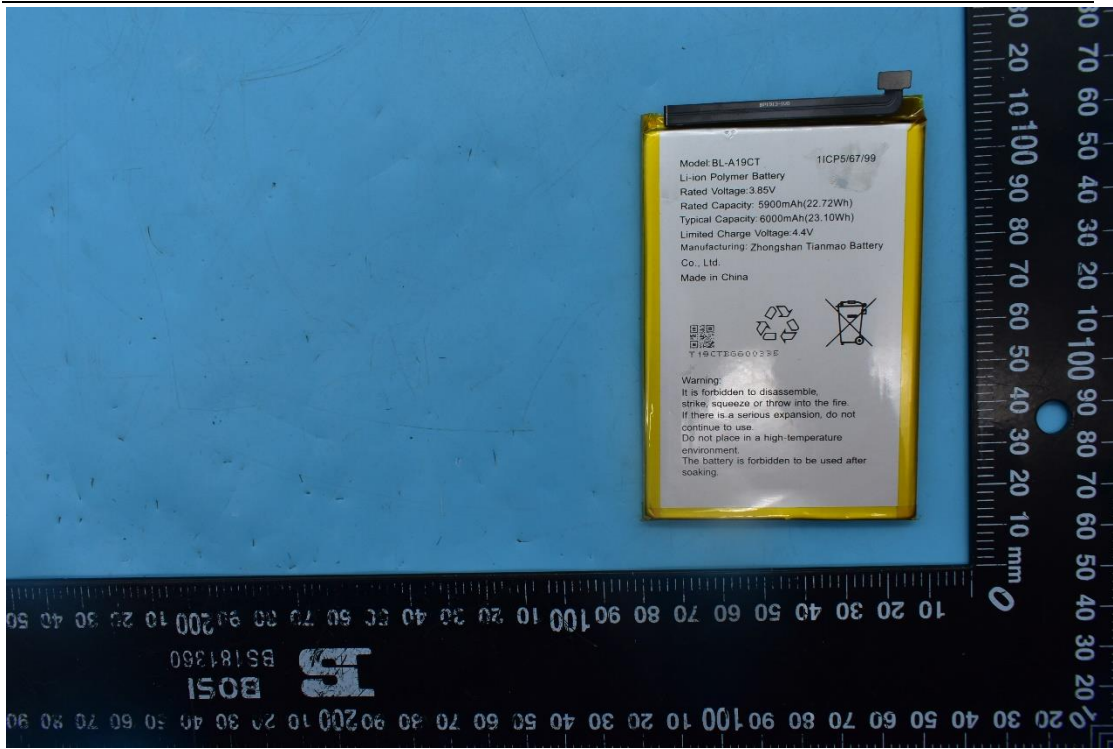

FCC ID:YHLBLUG91S

Internal Photos

1. EUT uncover view

2. Antenna view