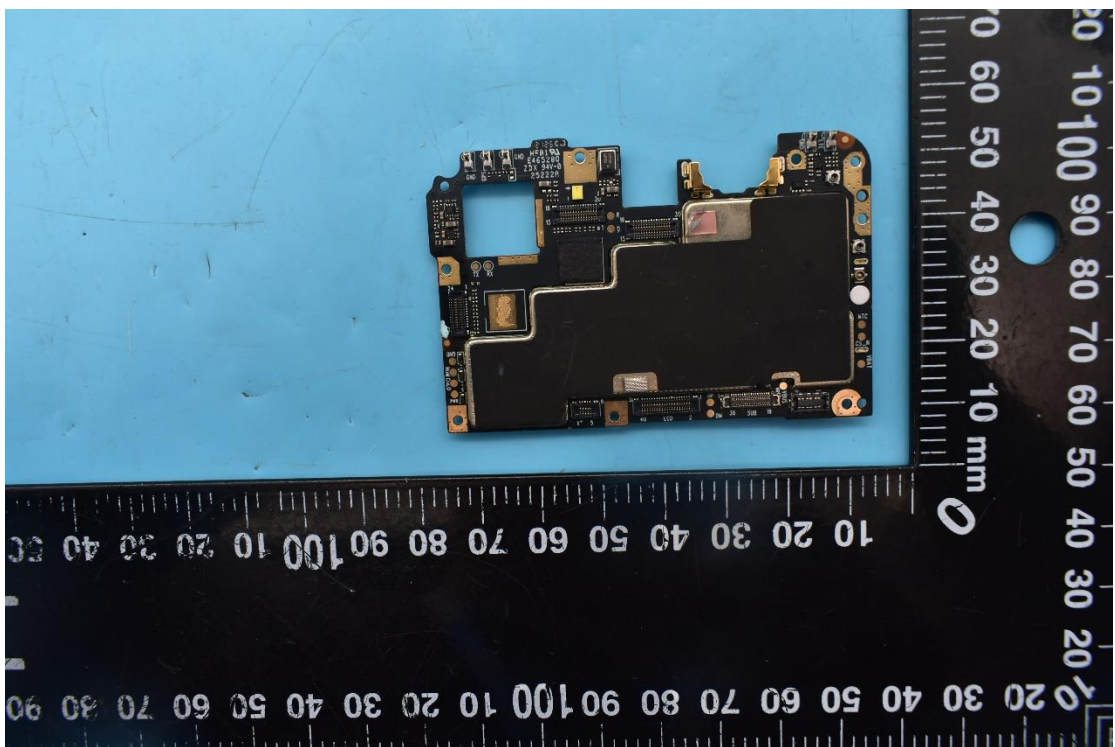

FCC ID:YHLBLUG91S

Internal Photos

1. EUT uncover view

2. Antenna view