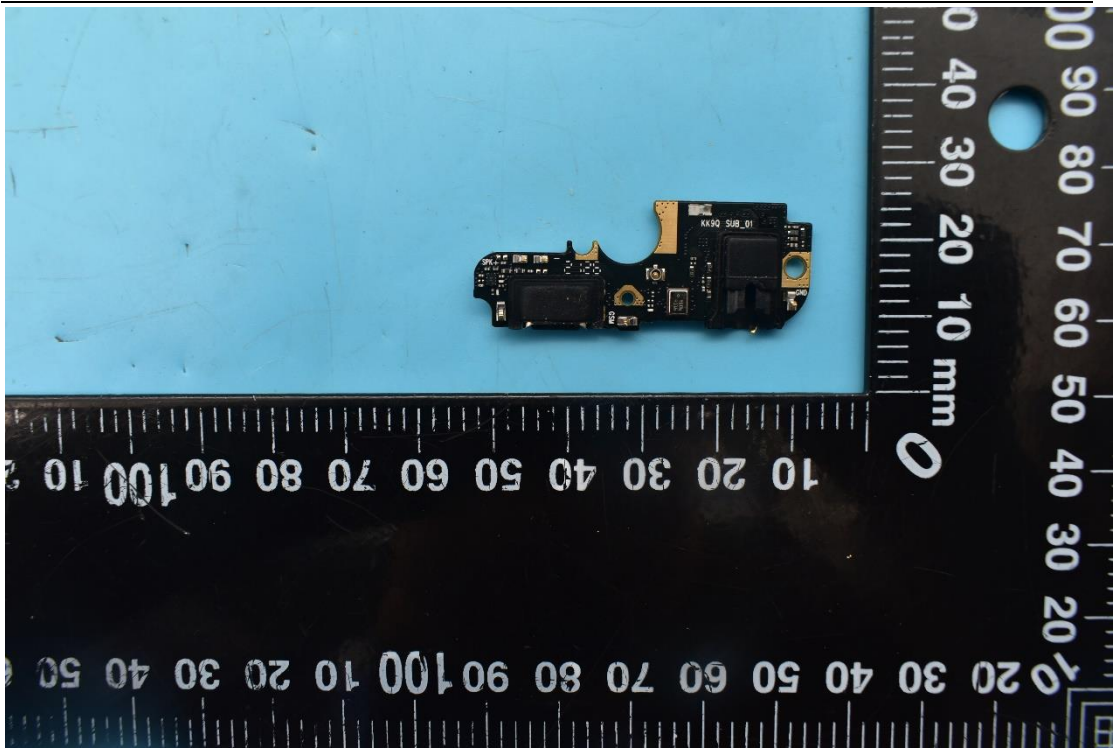

FCC ID:YHLBLUG91S

Internal Photos

1. EUT uncover view

2. Antenna view