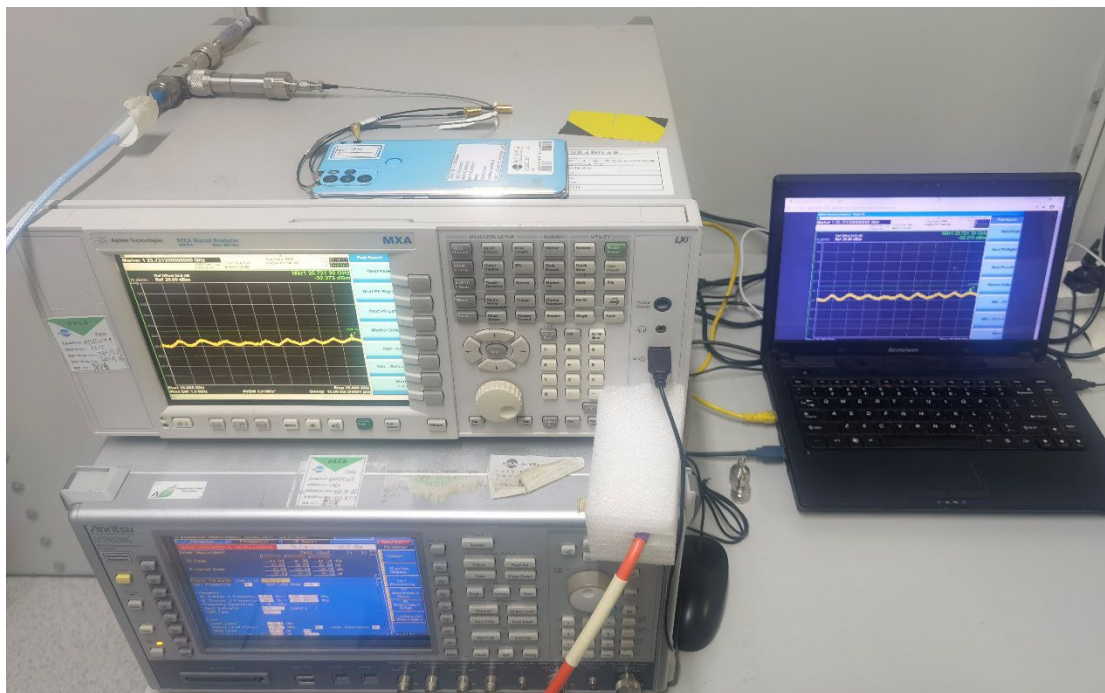

FCC ID:YHLBLUG91P

## Test Setup Photos

### 1. RF measurement setup

(GSM&WCDMA&LTE)

### 2. Radiated Spurious Emission(30MHz-1GHz)