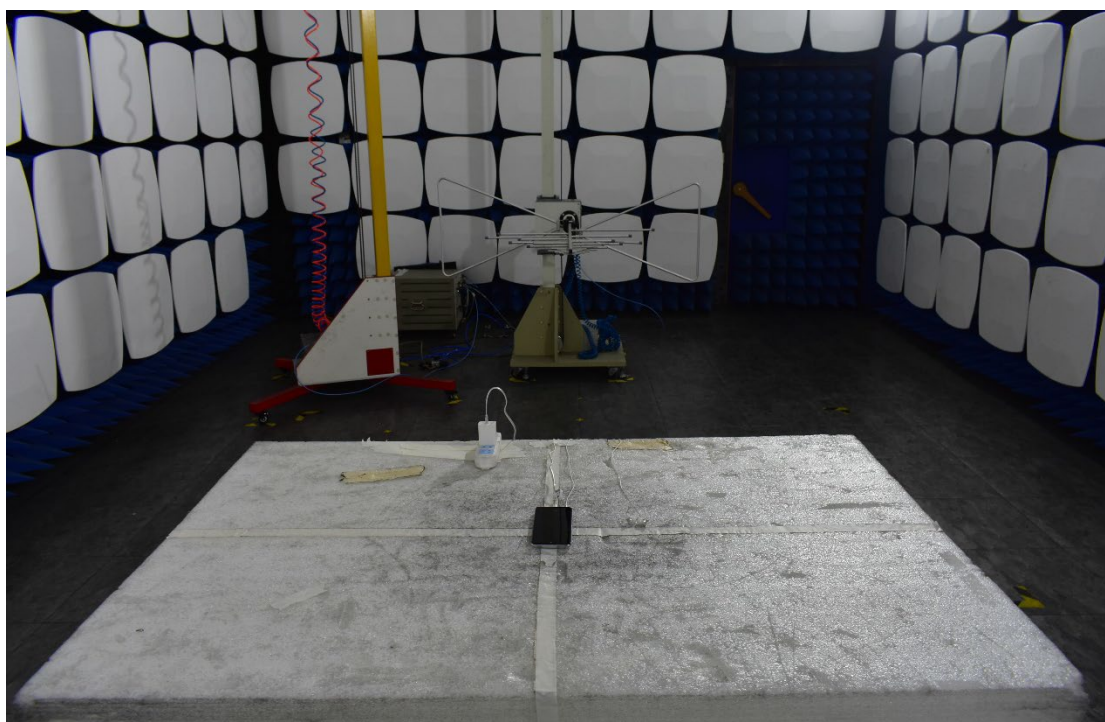

## Test Setup Photos

### 1. RF measurement setup

(GSM&WCDMA&LTE)

### 2. Radiated Spurious Emission(30MHz-1GHz)

### 3. Radiated Spurious Emission(above 1GHz)