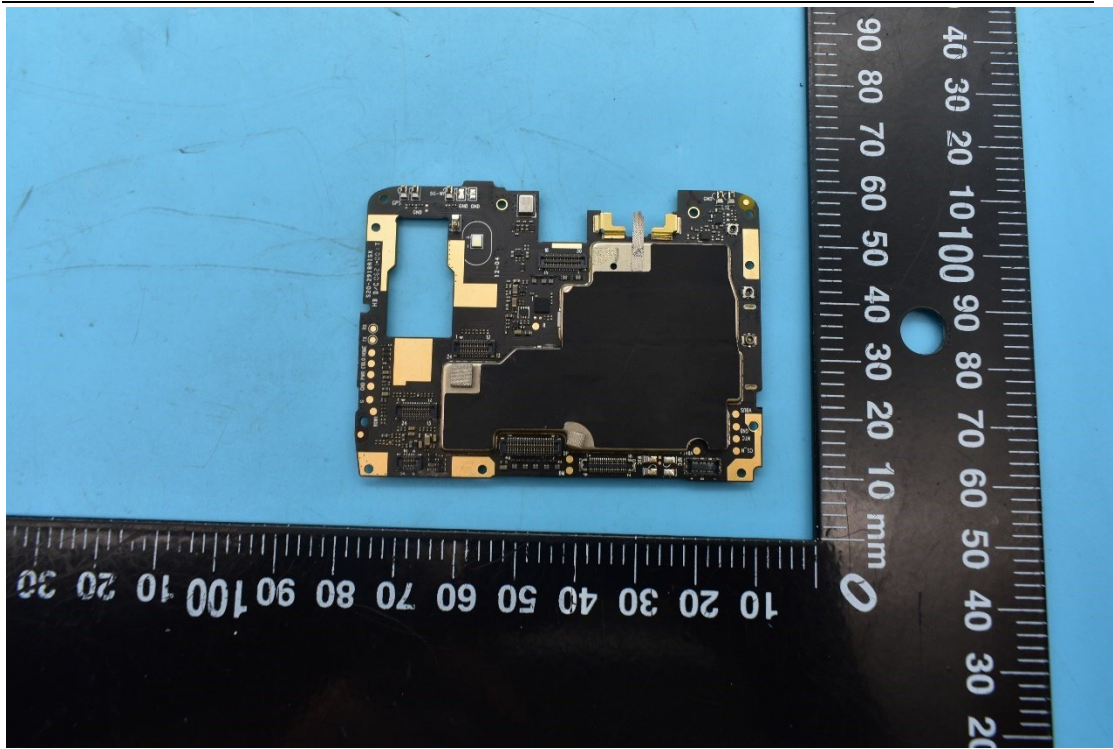

FCC ID:YHLBLUG91P

Internal Photos

1. EUT uncover view

2. Antenna view