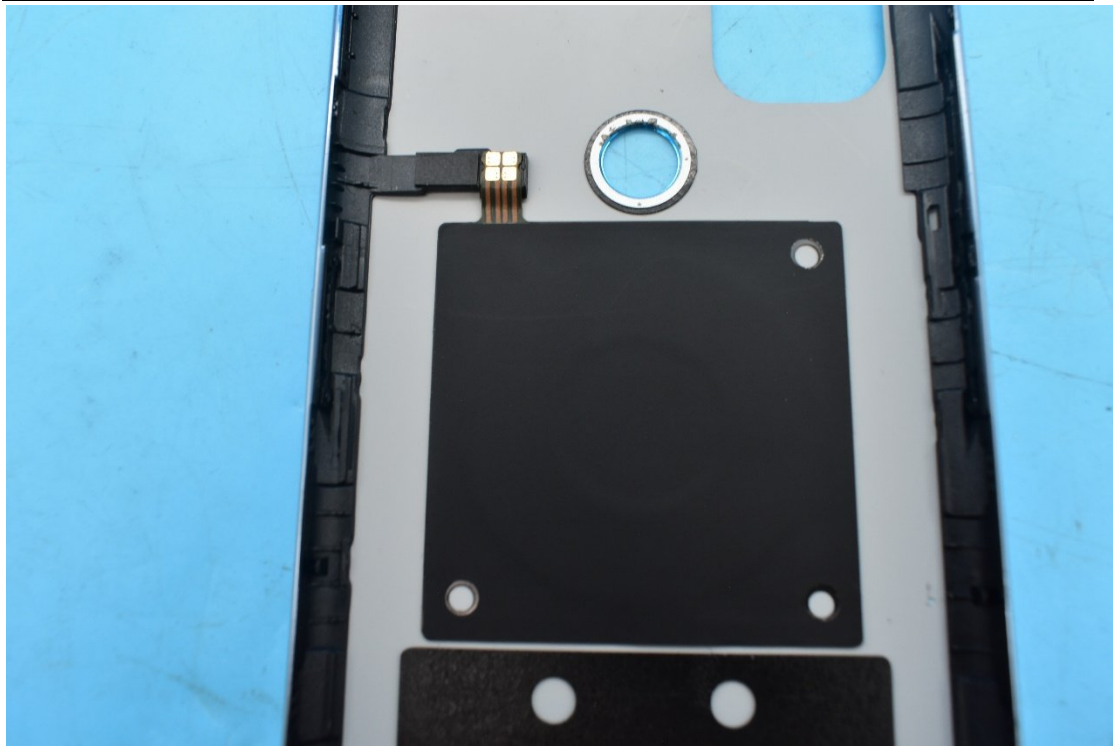

FCC ID:YHLBLUG91P

Internal Photos

1. EUT uncover view

2. Antenna view