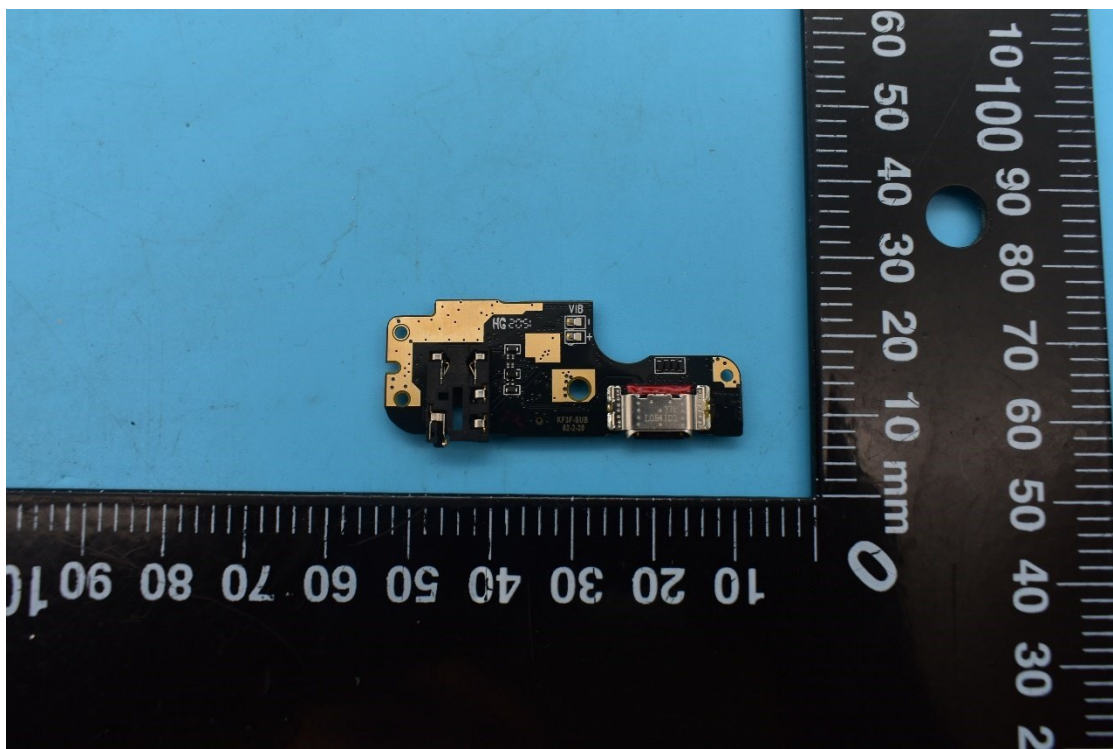

FCC ID:YHLBLUG91P

Internal Photos

1. EUT uncover view

2. Antenna view