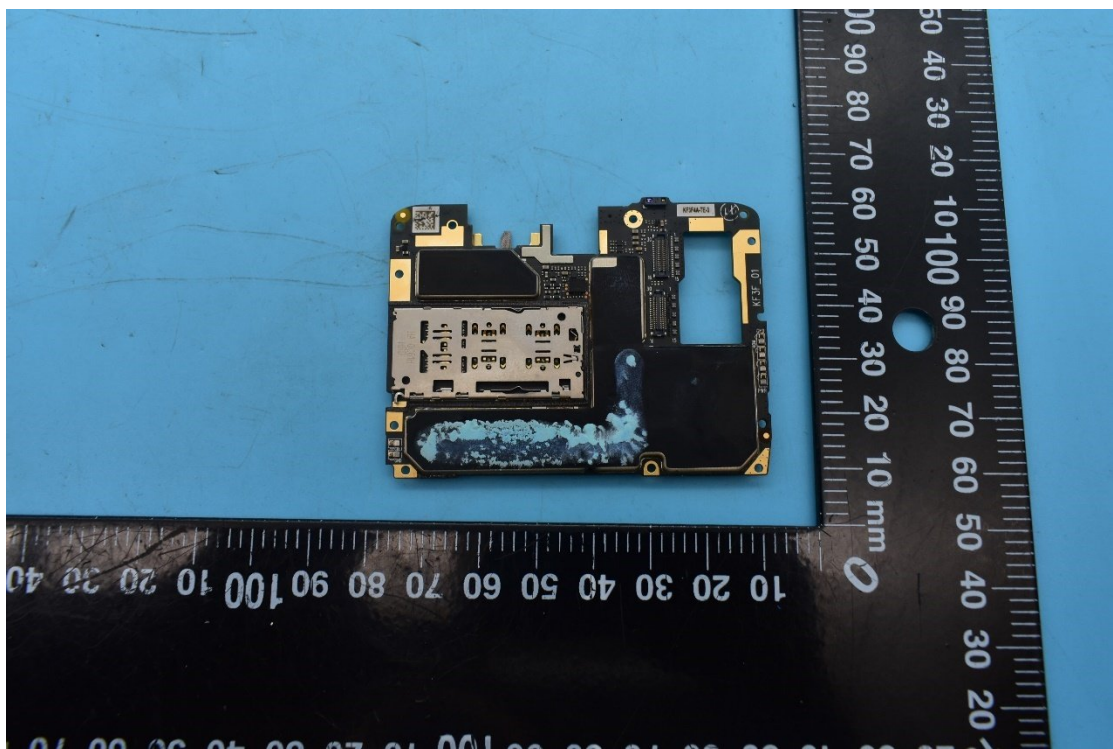

FCC ID:YHLBLUG91P

Internal Photos

1. EUT uncover view

2. Antenna view