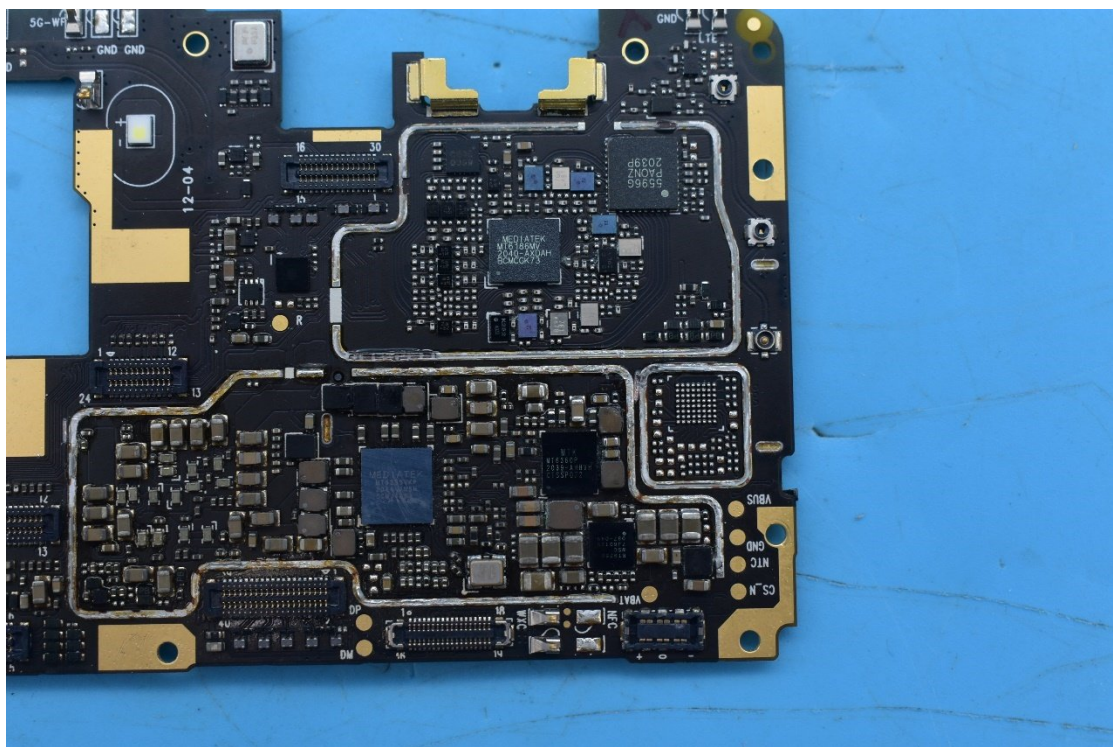

FCC ID:YHLBLUG91P

Internal Photos

1. EUT uncover view

2. Antenna view