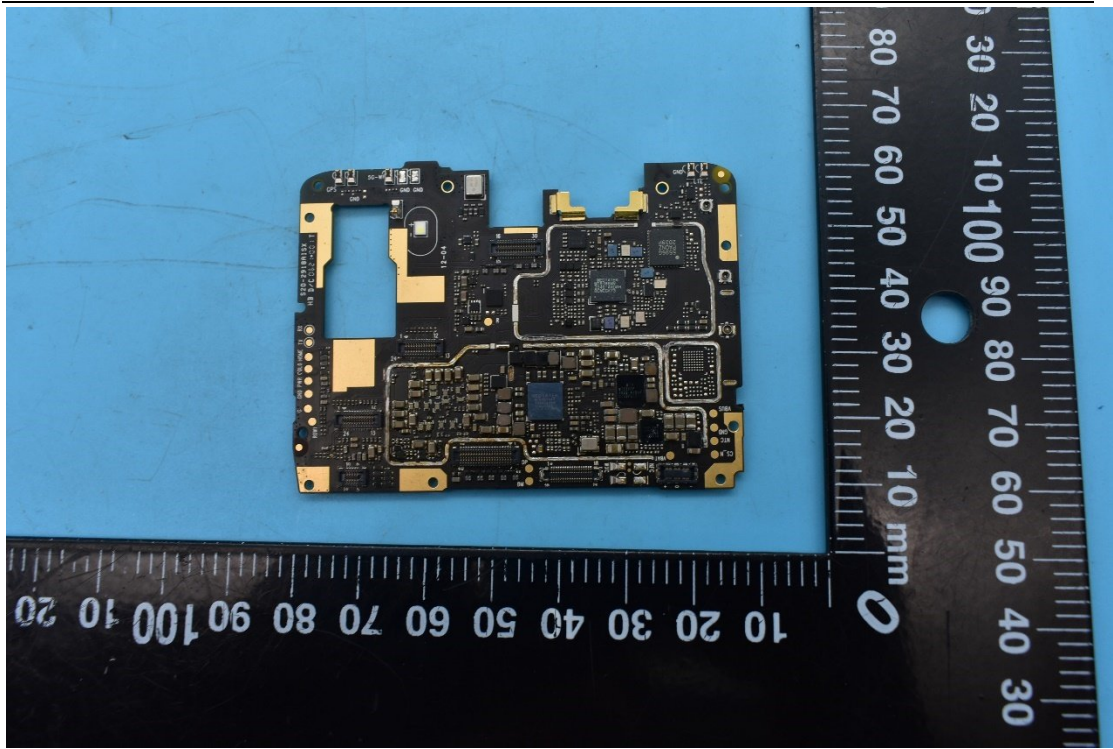

FCC ID:YHLBLUG91P

Internal Photos

1. EUT uncover view

2. Antenna view