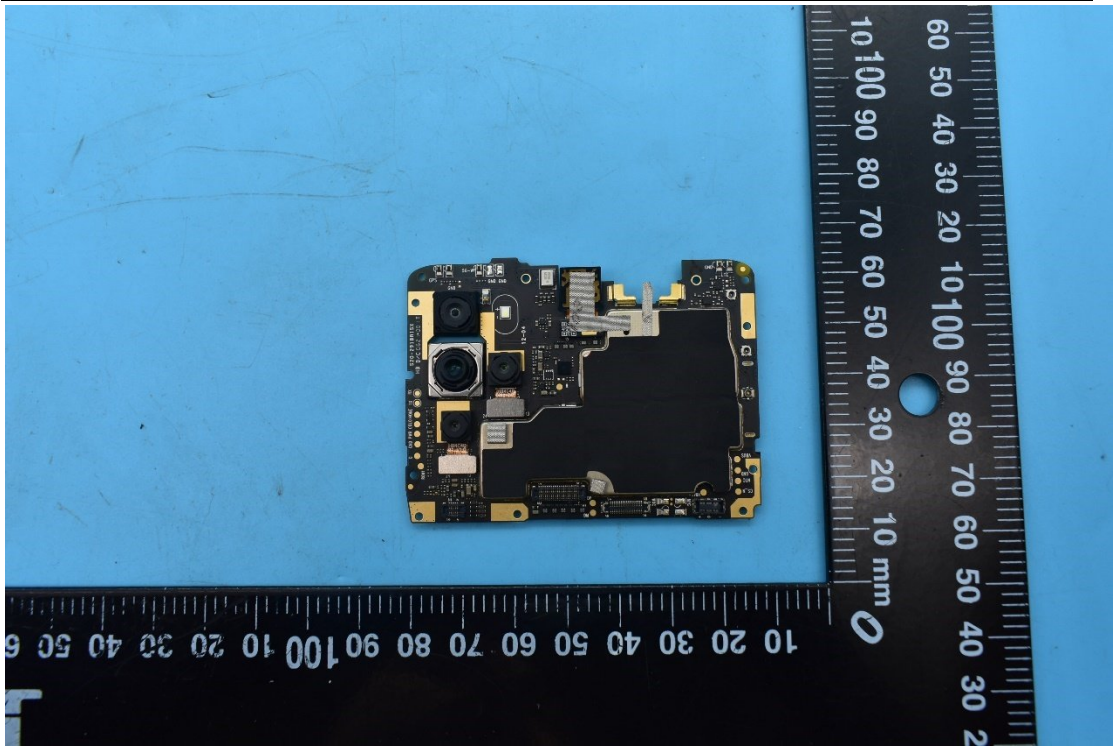

FCC ID:YHLBLUG91P

Internal Photos

1. EUT uncover view

2. Antenna view