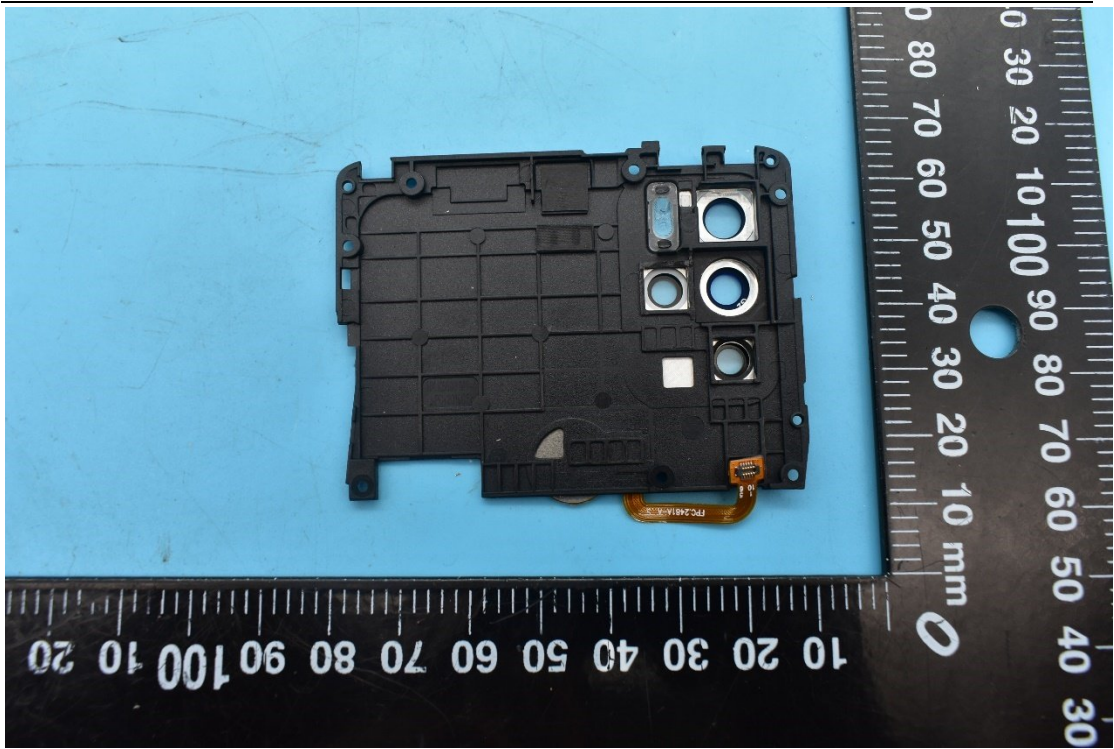

FCC ID:YHLBLUG91P

Internal Photos

1. EUT uncover view

2. Antenna view