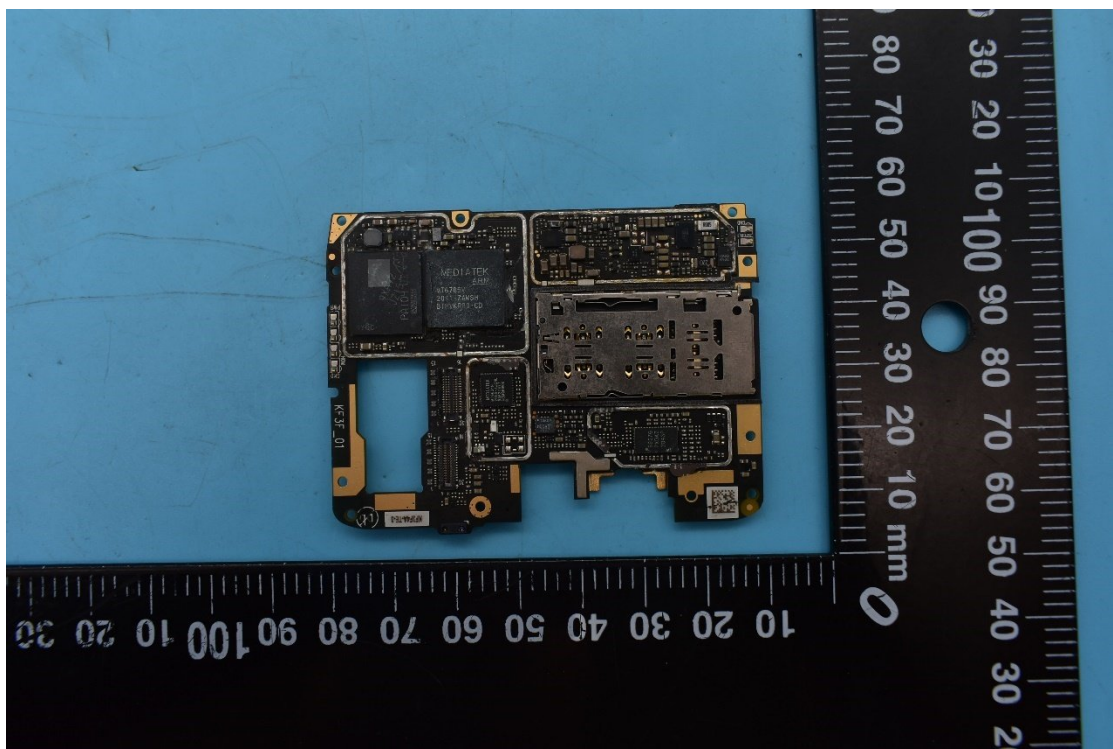

FCC ID:YHLBLUG91P

Internal Photos

1. EUT uncover view

2. Antenna view