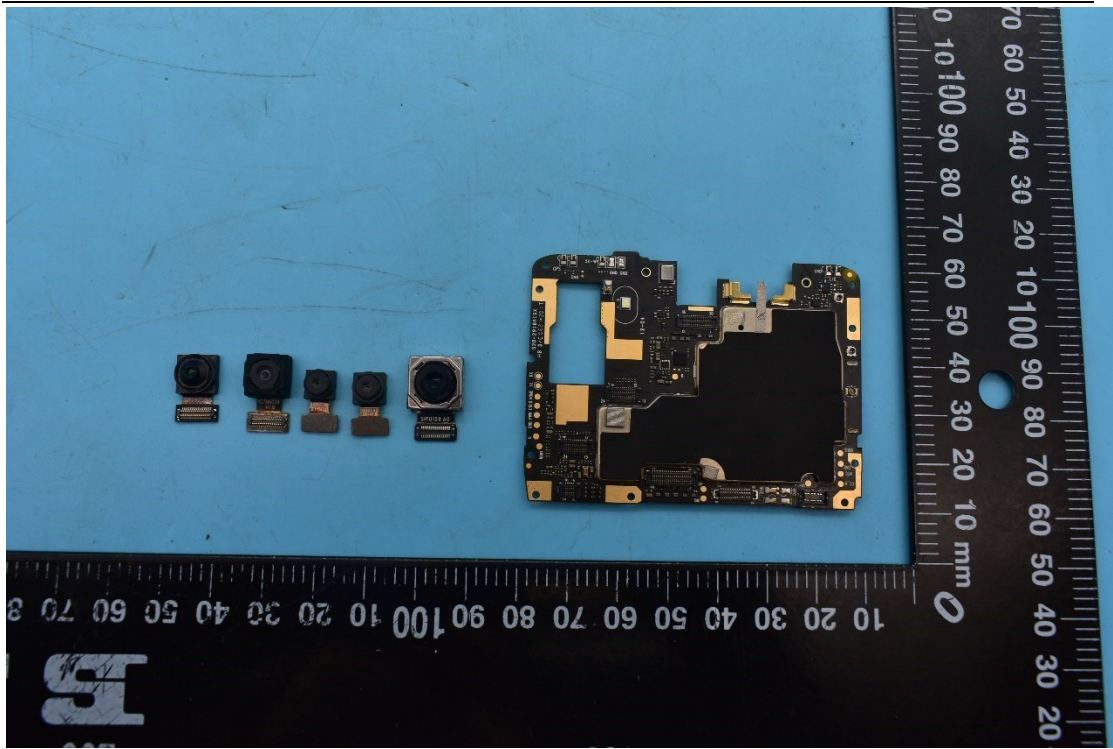

FCC ID:YHLBLUG91P

Internal Photos

1. EUT uncover view

2. Antenna view