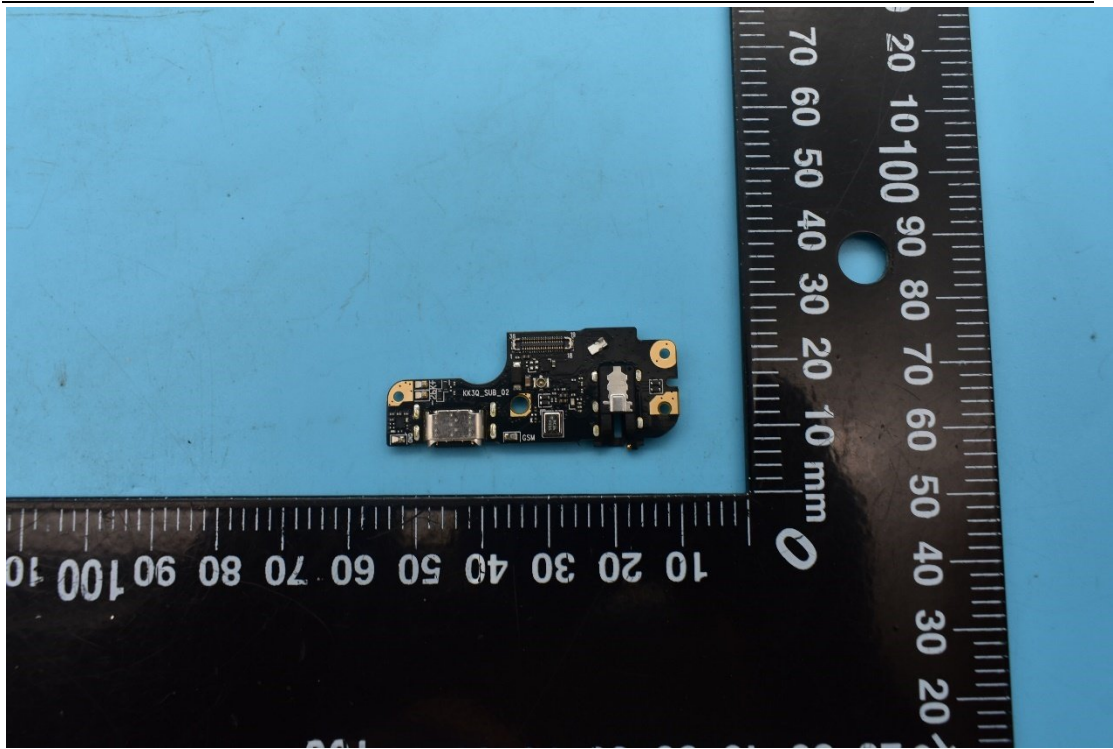

FCC ID:YHLBLUG91P

Internal Photos

1. EUT uncover view

2. Antenna view