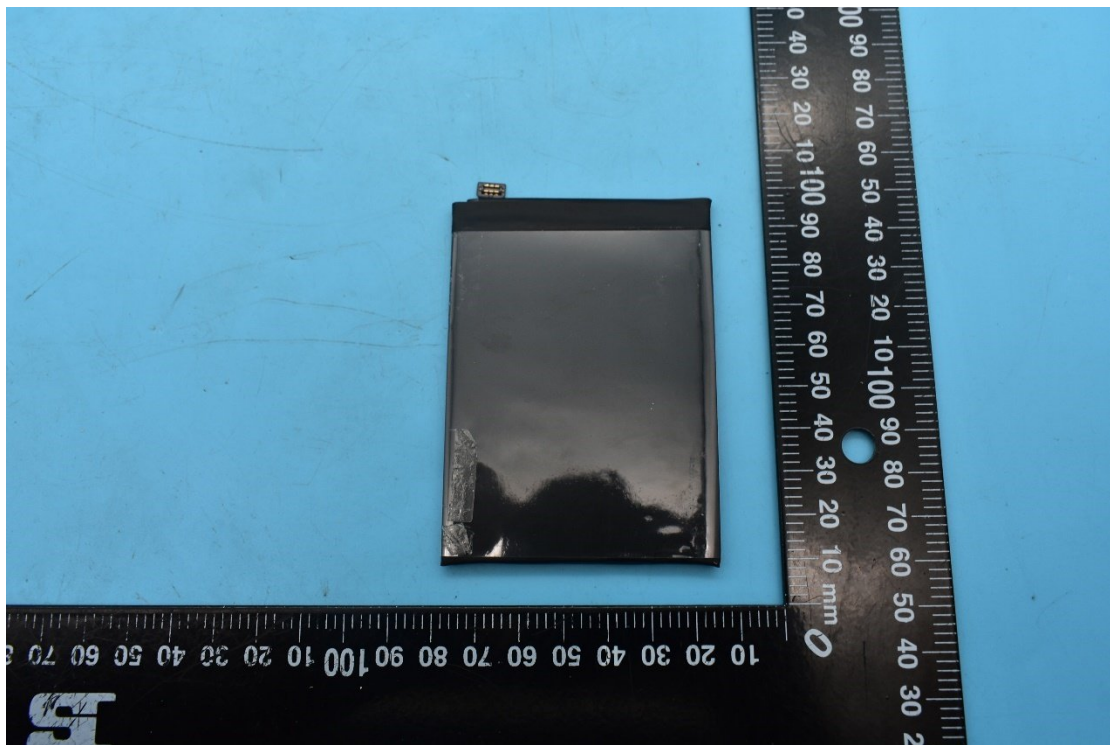

FCC ID:YHLBLUG91P

Internal Photos

1. EUT uncover view

2. Antenna view