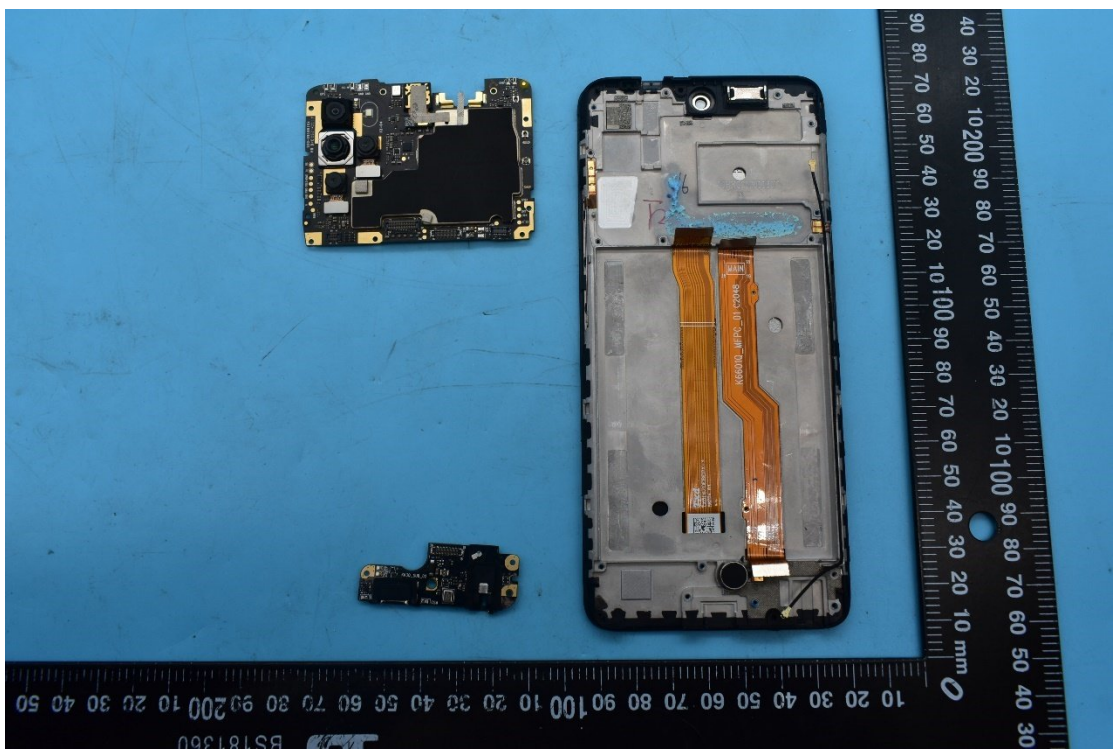

FCC ID:YHLBLUG91P

Internal Photos

1. EUT uncover view

2. Antenna view