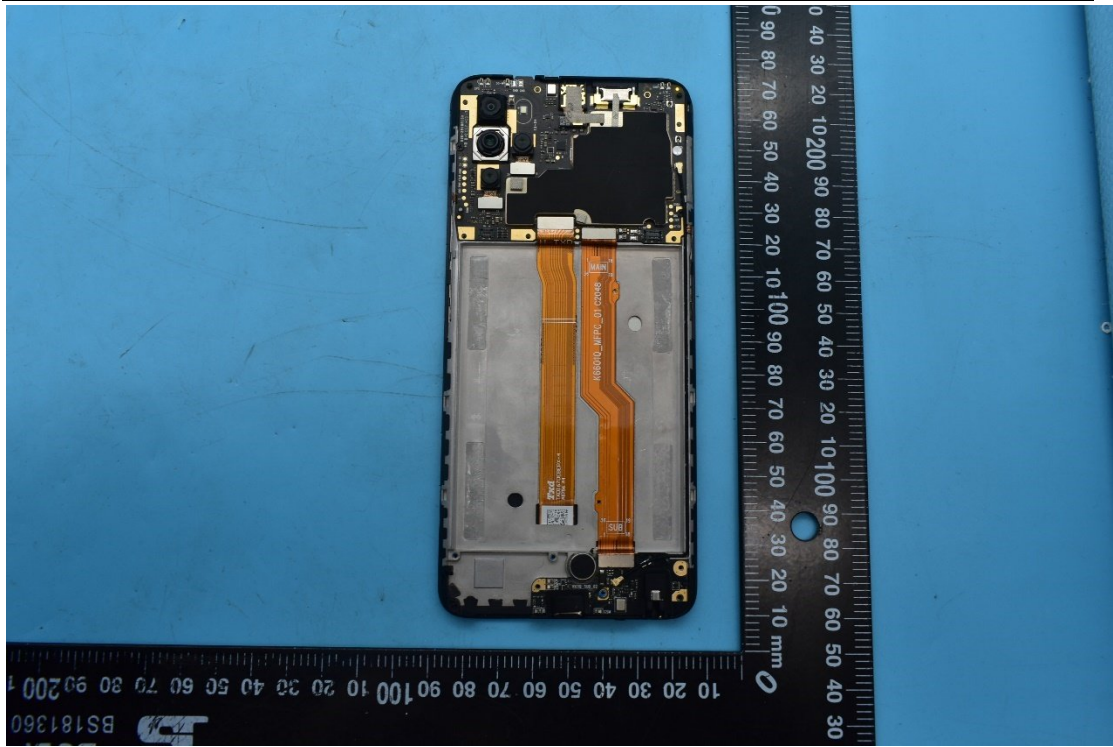

FCC ID:YHLBLUG91P

Internal Photos

1. EUT uncover view

2. Antenna view