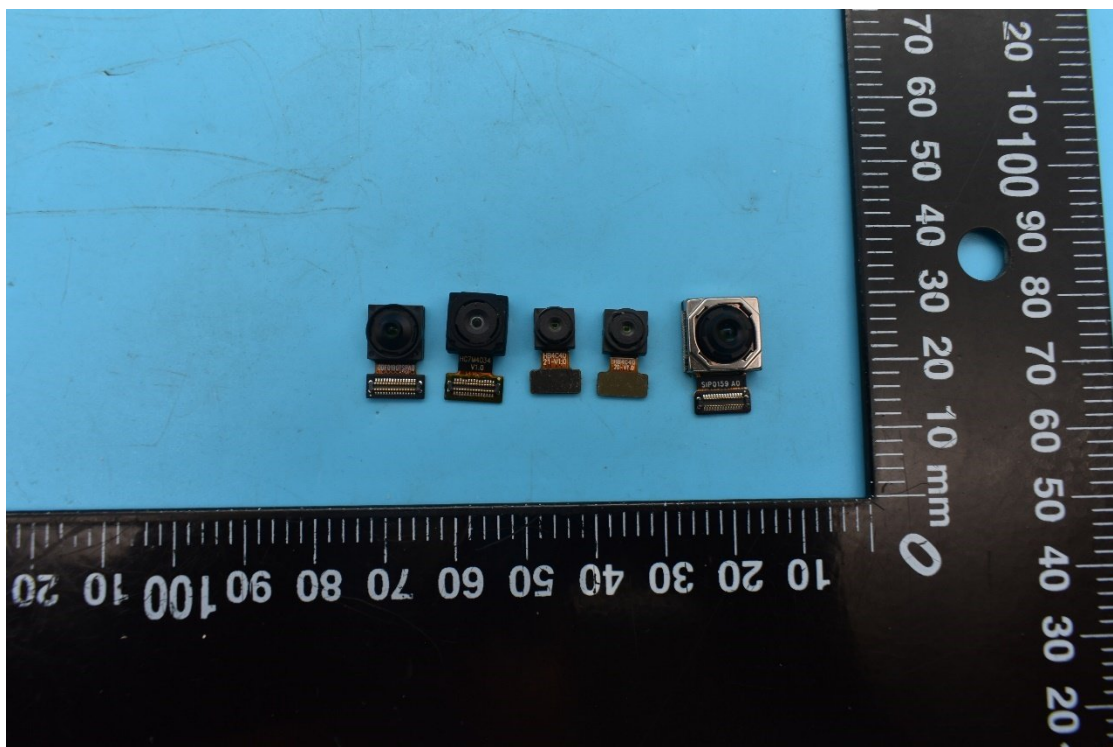

FCC ID:YHLBLUG91P

Internal Photos

1. EUT uncover view

2. Antenna view