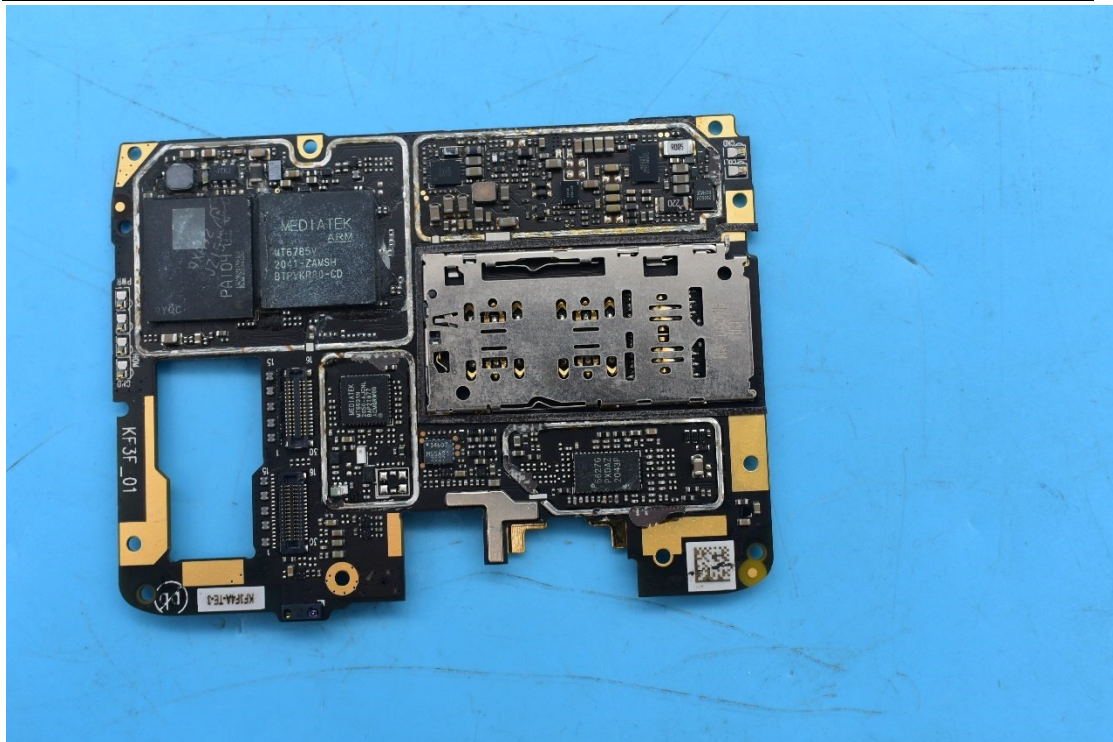

FCC ID:YHLBLUG91P

Internal Photos

1. EUT uncover view

2. Antenna view