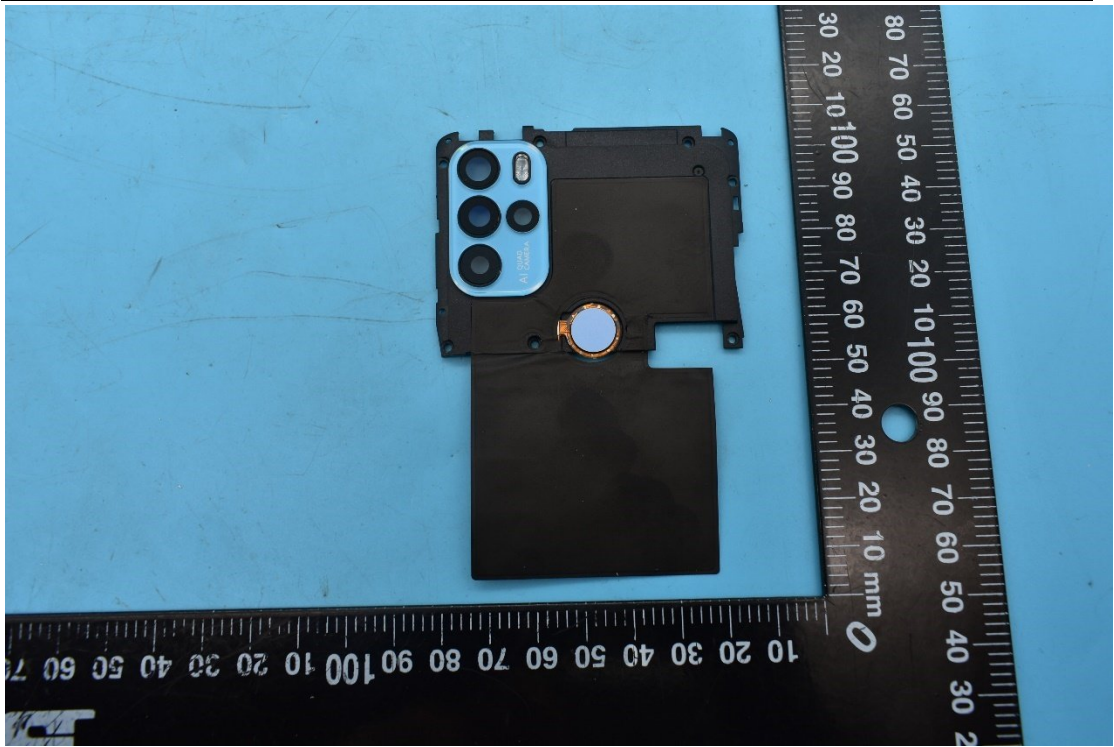

FCC ID:YHLBLUG91P

Internal Photos

1. EUT uncover view

2. Antenna view