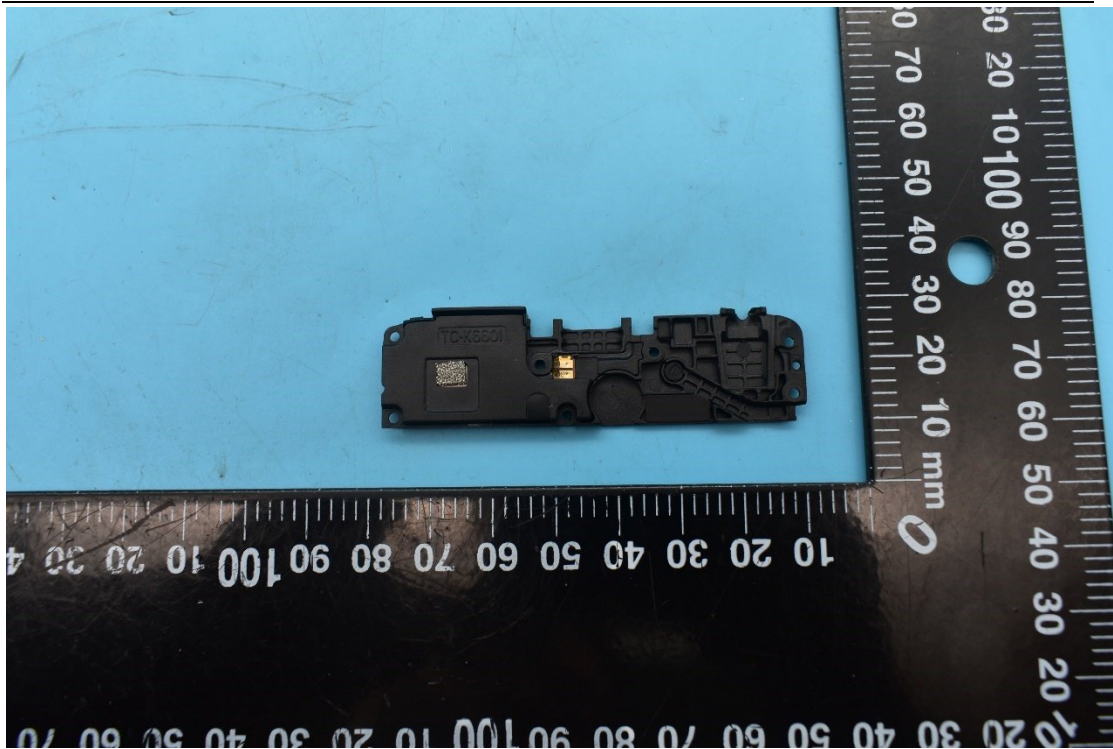

FCC ID:YHLBLUG91P

Internal Photos

1. EUT uncover view

2. Antenna view