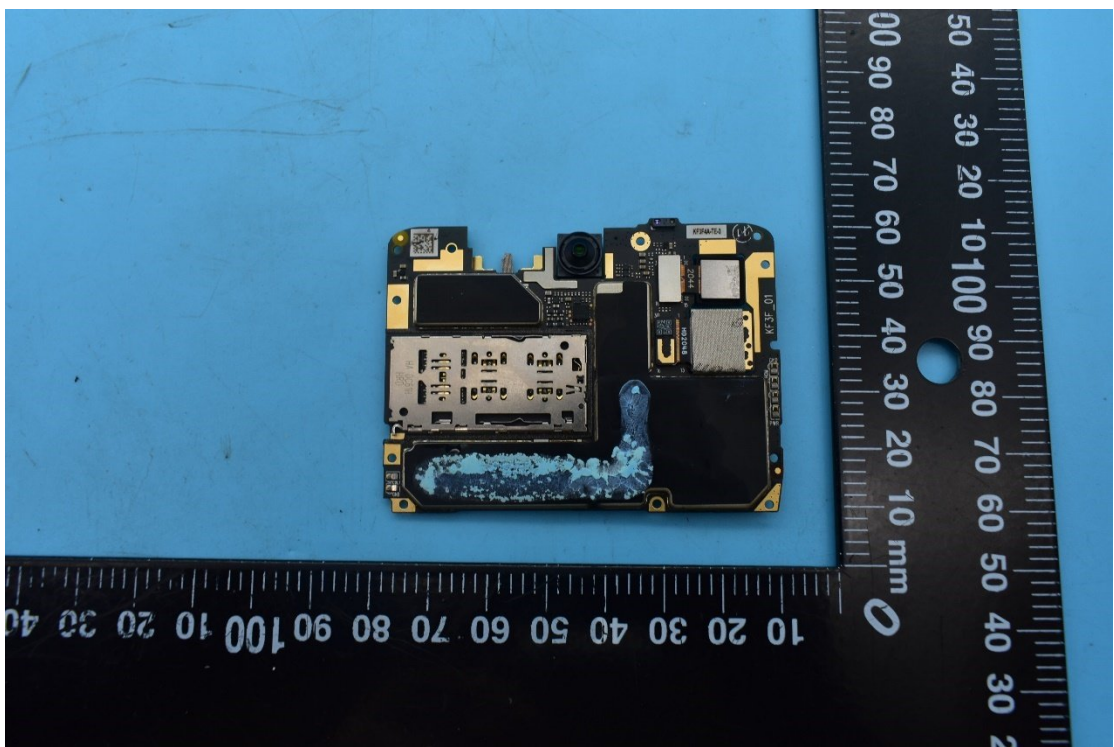

FCC ID:YHLBLUG91P

Internal Photos

1. EUT uncover view

2. Antenna view