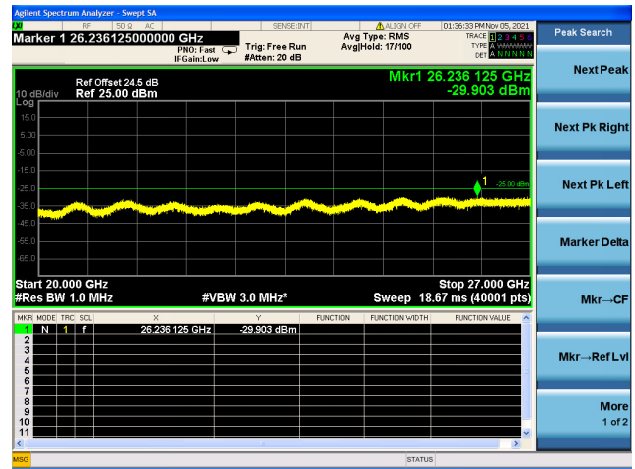

Mid CH/QPSK/1RB99 and 1RB0

Mid CH/QPSK/1RB99 and 1RB0

Mid CH/QPSK/FULL RB

Mid CH/QPSK/FULL RB

High CH/QPSK/1RB0 and 1RB74

High CH/QPSK/1RB0 and 1RB74

High CH/QPSK/1RB9 and 1RB0

High CH/QPSK/1RB99 and 1RB0

High CH/QPSK/FULL RB

High CH/QPSK/FULL RB

LTE Band 7C CSE

Channel Bandwidth: 20MHz+20MHz

LOW CH/QPSK/1RB0 and 1RB99

LOW CH/QPSK/1RB0 and 1RB99

LOW CH/QPSK/1RB99 and 1RB0

LOW CH/QPSK/1RB99 and 1RB0