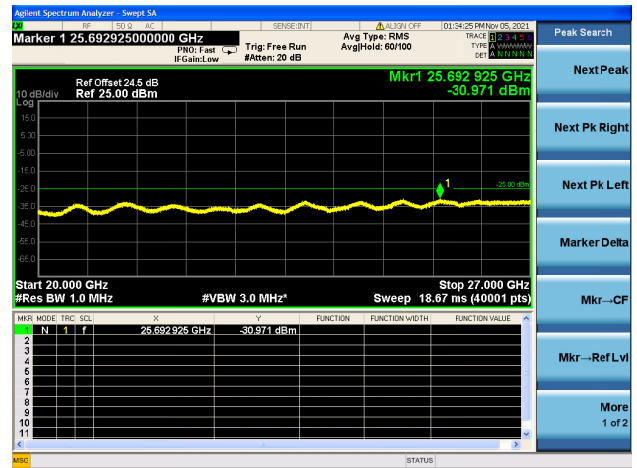

High CH/QPSK/1RB0 and 1RB49

High CH/QPSK/1RB0 and 1RB49

High CH/QPSK/1RB99 and 1RB0

High CH/QPSK/1RB99 and 1RB0

High CH/QPSK/FULL RB

High CH/QPSK/FULL RB

LTE Band 7C CSE

Channel Bandwidth: 20MHz+15MHz

LOW CH/QPSK/1RB0 and 1RB74

LOW CH/QPSK/1RB0 and 1RB74

LOW CH/QPSK/1RB99 and 1RB0

LOW CH/QPSK/1RB99 and 1RB0

LOW CH/QPSK/FULL RB

LOW CH/QPSK/FULL RB

Mid CH/QPSK/1RB0 and 1RB74

Mid CH/QPSK/1RB0 and 1RB74