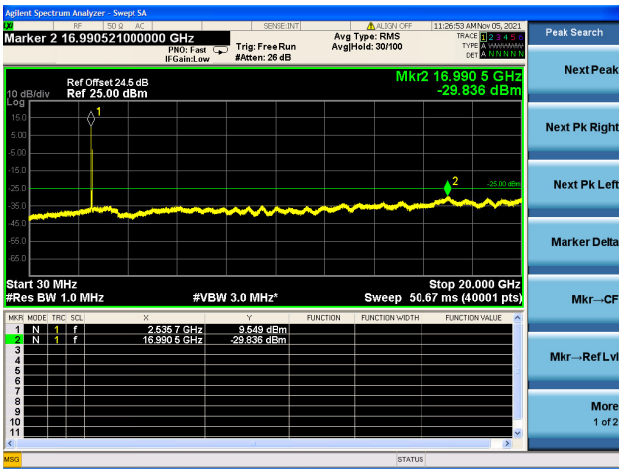

Mid CH/QPSK/1RB99 and 1RB0

Mid CH/QPSK/1RB99 and 1RB0

Mid CH/QPSK/FULL RB

Mid CH/QPSK/FULL RB

High CH/QPSK/1RB0 and 1RB74

High CH/QPSK/1RB0 and 1RB74

High CH/QPSK/1RB9 and 1RB0

High CH/QPSK/1RB99 and 1RB0

High CH/QPSK/FULL RB

High CH/QPSK/FULL RB

LTE Band 7C CSE

Channel Bandwidth: 20MHz+20MHz

LOW CH/QPSK/1RB0 and 1RB99

LOW CH/QPSK/1RB0 and 1RB99

LOW CH/QPSK/1RB99 and 1RB0

LOW CH/QPSK/1RB99 and 1RB0