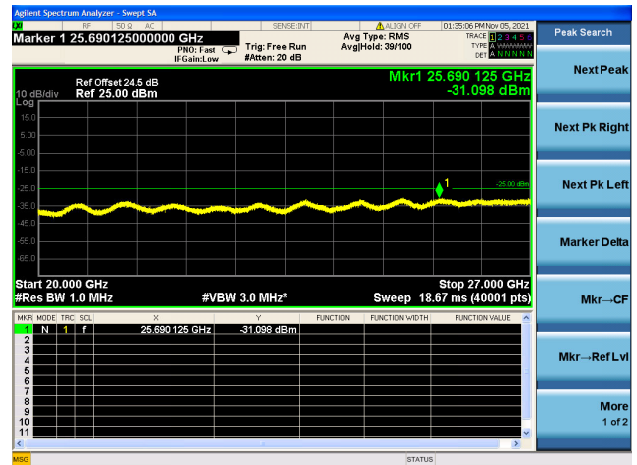

High CH/QPSK/1RB0 and 1RB49

High CH/QPSK/1RB0 and 1RB49

High CH/QPSK/1RB99 and 1RB0

High CH/QPSK/1RB99 and 1RB0

High CH/QPSK/FULL RB

High CH/QPSK/FULL RB

LTE Band 7C CSE

Channel Bandwidth: 20MHz+15MHz

LOW CH/QPSK/1RB0 and 1RB74

LOW CH/QPSK/1RB0 and 1RB74

LOW CH/QPSK/1RB99 and 1RB0

LOW CH/QPSK/1RB99 and 1RB0

LOW CH/QPSK/FULL RB

LOW CH/QPSK/FULL RB

Mid CH/QPSK/1RB0 and 1RB74

Mid CH/QPSK/1RB0 and 1RB74

Mid CH/QPSK/1RB99 and 1RB0

Mid CH/QPSK/1RB99 and 1RB0

Mid CH/QPSK/FULL RB

Mid CH/QPSK/FULL RB

High CH/QPSK/1RB0 and 1RB74

High CH/QPSK/1RB0 and 1RB74

High CH/QPSK/1RB9 and 1RB0

High CH/QPSK/1RB99 and 1RB0

High CH/QPSK/FULL RB

High CH/QPSK/FULL RB

LTE Band 7C CSE

Channel Bandwidth: 20MHz+20MHz

LOW CH/QPSK/1RB0 and 1RB99

LOW CH/QPSK/1RB0 and 1RB99

LOW CH/QPSK/1RB99 and 1RB0

LOW CH/QPSK/1RB99 and 1RB0