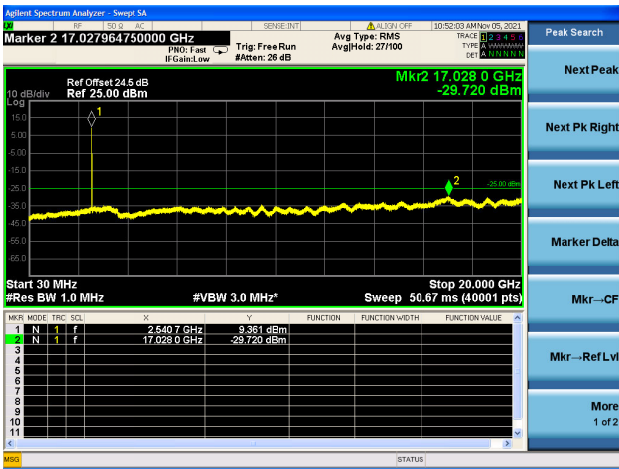

High CH/QPSK/1RB0 and 1RB49

High CH/QPSK/1RB0 and 1RB49

High CH/QPSK/1RB99 and 1RB0

High CH/QPSK/1RB99 and 1RB0

High CH/QPSK/FULL RB

High CH/QPSK/FULL RB

LTE Band 7C CSE

Channel Bandwidth: 20MHz+15MHz

LOW CH/QPSK/1RB0 and 1RB74

LOW CH/QPSK/1RB0 and 1RB74

LOW CH/QPSK/1RB99 and 1RB0

LOW CH/QPSK/1RB99 and 1RB0

LOW CH/QPSK/FULL RB

LOW CH/QPSK/FULL RB

Mid CH/QPSK/1RB0 and 1RB74

Mid CH/QPSK/1RB0 and 1RB74