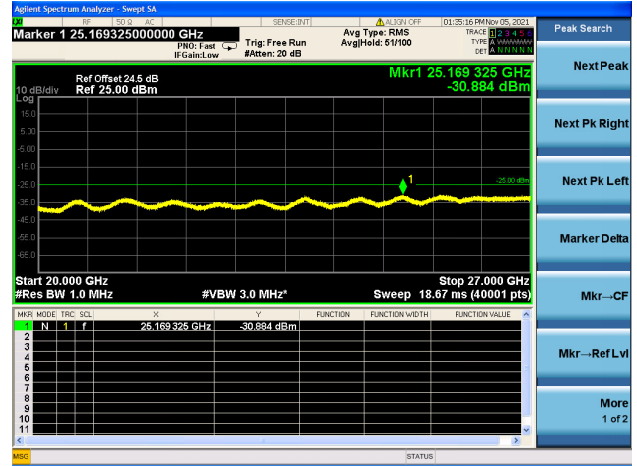

High CH/QPSK/1RB0 and 1RB49

High CH/QPSK/1RB0 and 1RB49

High CH/QPSK/1RB99 and 1RB0

High CH/QPSK/1RB99 and 1RB0

High CH/QPSK/FULL RB

High CH/QPSK/FULL RB

LTE Band 7C CSE

Channel Bandwidth: 20MHz+15MHz

LOW CH/QPSK/1RB0 and 1RB74

LOW CH/QPSK/1RB0 and 1RB74

LOW CH/QPSK/1RB99 and 1RB0

LOW CH/QPSK/1RB99 and 1RB0

LOW CH/QPSK/FULL RB

LOW CH/QPSK/FULL RB

Mid CH/QPSK/1RB0 and 1RB74

Mid CH/QPSK/1RB0 and 1RB74