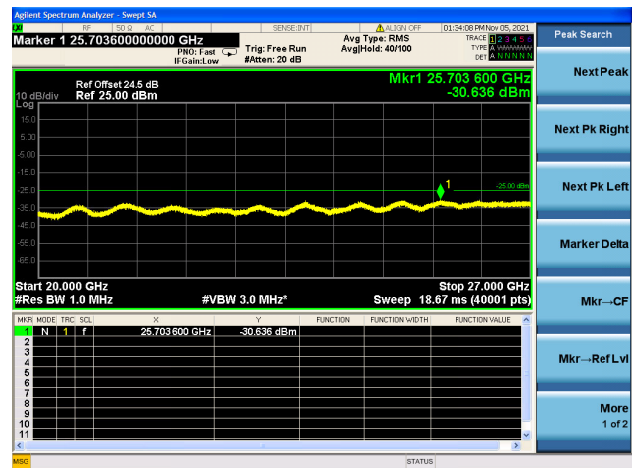

High CH/QPSK/1RB0 and 1RB49

High CH/QPSK/1RB0 and 1RB49

High CH/QPSK/1RB99 and 1RB0

High CH/QPSK/1RB99 and 1RB0

High CH/QPSK/FULL RB

High CH/QPSK/FULL RB

LTE Band 7C CSE

Channel Bandwidth: 20MHz+15MHz

LOW CH/QPSK/1RB0 and 1RB74

LOW CH/QPSK/1RB0 and 1RB74

LOW CH/QPSK/1RB99 and 1RB0

LOW CH/QPSK/1RB99 and 1RB0

LOW CH/QPSK/FULL RB

LOW CH/QPSK/FULL RB

Mid CH/QPSK/1RB0 and 1RB74

Mid CH/QPSK/1RB0 and 1RB74