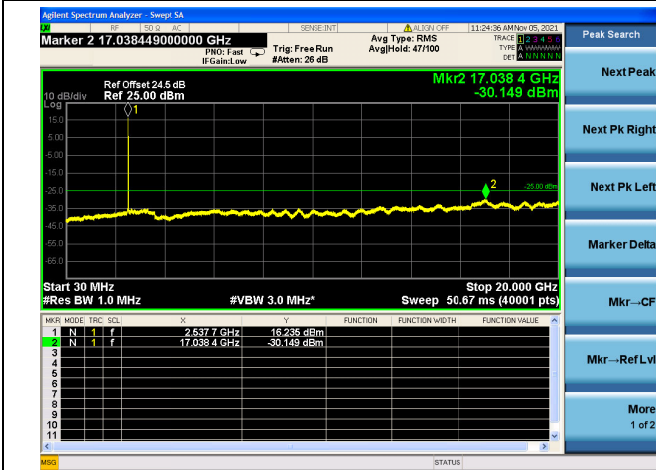

High CH/QPSK/1RB0 and 1RB49

High CH/QPSK/1RB0 and 1RB49

High CH/QPSK/1RB99 and 1RB0

High CH/QPSK/1RB99 and 1RB0

High CH/QPSK/FULL RB

High CH/QPSK/FULL RB

LTE Band 7C CSE

Channel Bandwidth: 20MHz+15MHz

LOW CH/QPSK/1RB0 and 1RB74

LOW CH/QPSK/1RB0 and 1RB74

LOW CH/QPSK/1RB99 and 1RB0

LOW CH/QPSK/1RB99 and 1RB0

LOW CH/QPSK/FULL RB

LOW CH/QPSK/FULL RB

Mid CH/QPSK/1RB0 and 1RB74

Mid CH/QPSK/1RB0 and 1RB74

Mid CH/QPSK/1RB99 and 1RB0

Mid CH/QPSK/1RB99 and 1RB0

Mid CH/QPSK/FULL RB

Mid CH/QPSK/FULL RB

High CH/QPSK/1RB0 and 1RB74

High CH/QPSK/1RB0 and 1RB74

High CH/QPSK/1RB9 and 1RB0

High CH/QPSK/1RB99 and 1RB0

High CH/QPSK/FULL RB

High CH/QPSK/FULL RB

LTE Band 7C CSE

Channel Bandwidth: 20MHz+20MHz

LOW CH/QPSK/1RB0 and 1RB99

LOW CH/QPSK/1RB0 and 1RB99

LOW CH/QPSK/1RB99 and 1RB0

LOW CH/QPSK/1RB99 and 1RB0