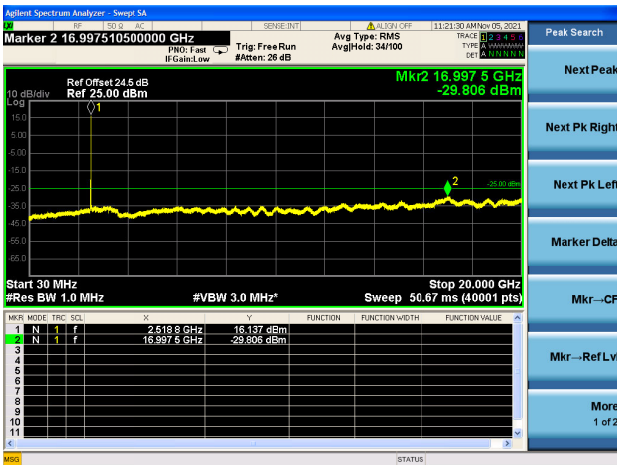

High CH/QPSK/1RB0 and 1RB49

High CH/QPSK/1RB0 and 1RB49

High CH/QPSK/1RB99 and 1RB0

High CH/QPSK/1RB99 and 1RB0

High CH/QPSK/FULL RB

High CH/QPSK/FULL RB

LTE Band 7C CSE

Channel Bandwidth: 20MHz+15MHz

LOW CH/QPSK/1RB0 and 1RB74

LOW CH/QPSK/1RB0 and 1RB74

LOW CH/QPSK/1RB99 and 1RB0

LOW CH/QPSK/1RB99 and 1RB0

LOW CH/QPSK/FULL RB

LOW CH/QPSK/FULL RB

Mid CH/QPSK/1RB0 and 1RB74

Mid CH/QPSK/1RB0 and 1RB74