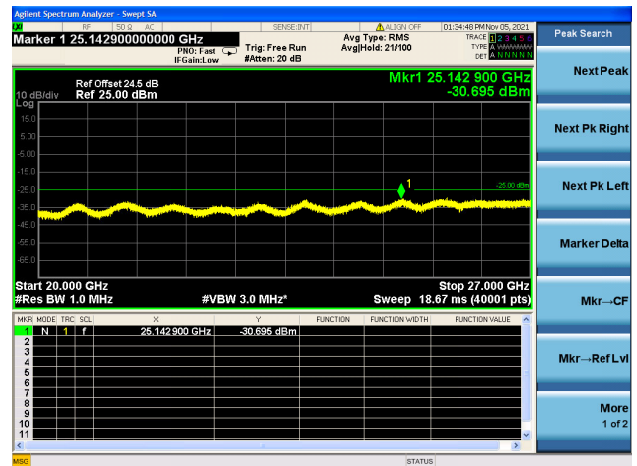

High CH/QPSK/1RB0 and 1RB49

High CH/QPSK/1RB0 and 1RB49

High CH/QPSK/1RB99 and 1RB0

High CH/QPSK/1RB99 and 1RB0

High CH/QPSK/FULL RB

High CH/QPSK/FULL RB

LTE Band 7C CSE

Channel Bandwidth: 20MHz+15MHz

LOW CH/QPSK/1RB0 and 1RB74

LOW CH/QPSK/1RB0 and 1RB74

LOW CH/QPSK/1RB99 and 1RB0

LOW CH/QPSK/1RB99 and 1RB0

LOW CH/QPSK/FULL RB

LOW CH/QPSK/FULL RB

Mid CH/QPSK/1RB0 and 1RB74

Mid CH/QPSK/1RB0 and 1RB74

Mid CH/QPSK/1RB99 and 1RB0

Mid CH/QPSK/1RB99 and 1RB0

Mid CH/QPSK/FULL RB

Mid CH/QPSK/FULL RB

High CH/QPSK/1RB0 and 1RB74

High CH/QPSK/1RB0 and 1RB74

High CH/QPSK/1RB9 and 1RB0

High CH/QPSK/1RB99 and 1RB0

High CH/QPSK/FULL RB

High CH/QPSK/FULL RB

LTE Band 7C CSE

Channel Bandwidth: 20MHz+20MHz

LOW CH/QPSK/1RB0 and 1RB99

LOW CH/QPSK/1RB0 and 1RB99

LOW CH/QPSK/1RB99 and 1RB0

LOW CH/QPSK/1RB99 and 1RB0