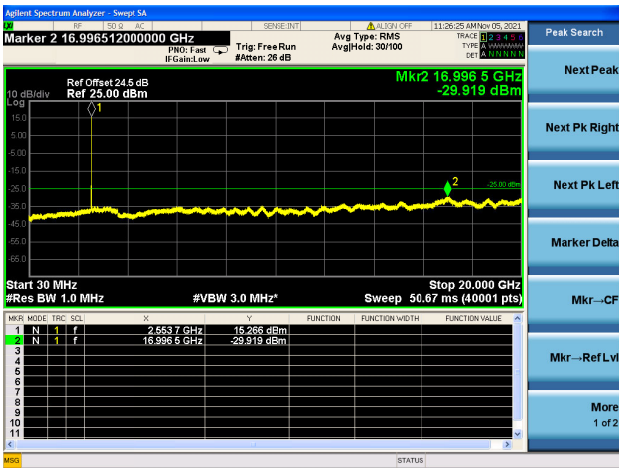

Mid CH/QPSK/1RB99 and 1RB0

Mid CH/QPSK/1RB99 and 1RB0

Mid CH/QPSK/FULL RB

Mid CH/QPSK/FULL RB

High CH/QPSK/1RB0 and 1RB74

High CH/QPSK/1RB0 and 1RB74

High CH/QPSK/1RB9 and 1RB0

High CH/QPSK/1RB99 and 1RB0

High CH/QPSK/FULL RB

High CH/QPSK/FULL RB

LTE Band 7C CSE

Channel Bandwidth: 20MHz+20MHz

LOW CH/QPSK/1RB0 and 1RB99

LOW CH/QPSK/1RB0 and 1RB99

LOW CH/QPSK/1RB99 and 1RB0

LOW CH/QPSK/1RB99 and 1RB0