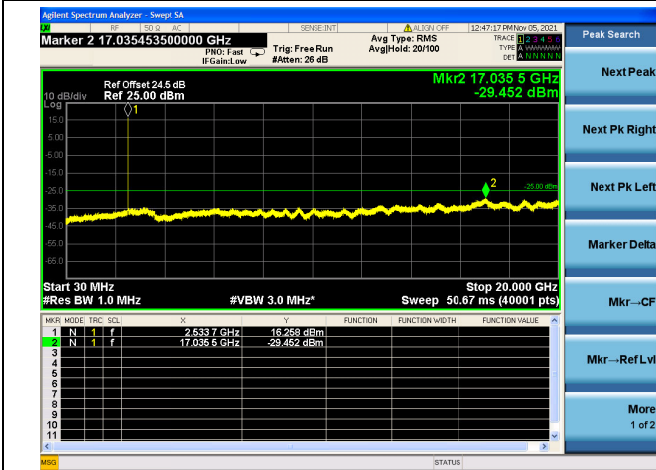

High CH/QPSK/FULL RB

High CH/QPSK/FULL RB

LTE Band 7C CSE

Channel Bandwidth: 20MHz+20MHz

LOW CH/QPSK/1RB0 and 1RB99

LOW CH/QPSK/1RB0 and 1RB99

LOW CH/QPSK/1RB99 and 1RB0

LOW CH/QPSK/1RB99 and 1RB0

LOW CH/QPSK/FULL RB

LOW CH/QPSK/FULL RB

Mid CH/QPSK/1RB0 and 1RB99

Mid CH/QPSK/1RB0 and 1RB99

Mid CH/QPSK/1RB99 and 1RB0

Mid CH/QPSK/1RB99 and 1RB0

Mid CH/QPSK/FULL RB

Mid CH/QPSK/FULL RB

High CH/QPSK/1RB0 and 1RB99

High CH/QPSK/1RB0 and 1RB99

High CH/QPSK/1RB99 and 1RB0

High CH/QPSK/1RB99 and 1RB0

High CH/QPSK/FULL RB

High CH/QPSK/FULL RB