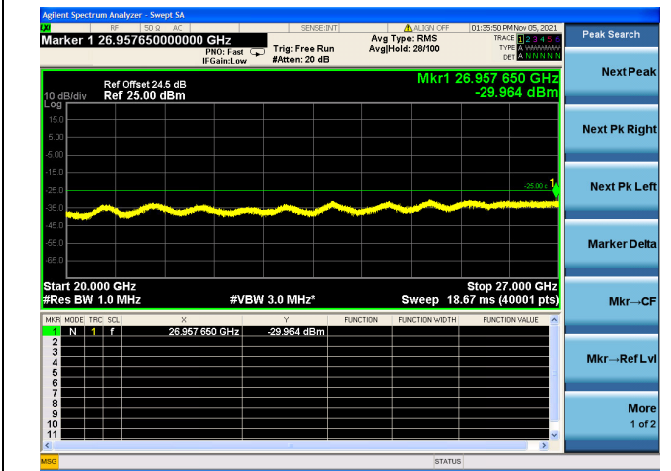

High CH/QPSK/1RB0 and 1RB49

High CH/QPSK/1RB0 and 1RB49

High CH/QPSK/1RB99 and 1RB0

High CH/QPSK/1RB99 and 1RB0

High CH/QPSK/FULL RB

High CH/QPSK/FULL RB

LTE Band 7C CSE

Channel Bandwidth: 20MHz+15MHz

LOW CH/QPSK/1RB0 and 1RB74

LOW CH/QPSK/1RB0 and 1RB74

LOW CH/QPSK/1RB99 and 1RB0

LOW CH/QPSK/1RB99 and 1RB0

LOW CH/QPSK/FULL RB

LOW CH/QPSK/FULL RB

Mid CH/QPSK/1RB0 and 1RB74

Mid CH/QPSK/1RB0 and 1RB74

Mid CH/QPSK/1RB99 and 1RB0

Mid CH/QPSK/1RB99 and 1RB0

Mid CH/QPSK/FULL RB

Mid CH/QPSK/FULL RB

High CH/QPSK/1RB0 and 1RB74

High CH/QPSK/1RB0 and 1RB74

High CH/QPSK/1RB9 and 1RB0

High CH/QPSK/1RB99 and 1RB0

High CH/QPSK/FULL RB

High CH/QPSK/FULL RB

LTE Band 7C CSE

Channel Bandwidth: 20MHz+20MHz

LOW CH/QPSK/1RB0 and 1RB99

LOW CH/QPSK/1RB0 and 1RB99

LOW CH/QPSK/1RB99 and 1RB0

LOW CH/QPSK/1RB99 and 1RB0