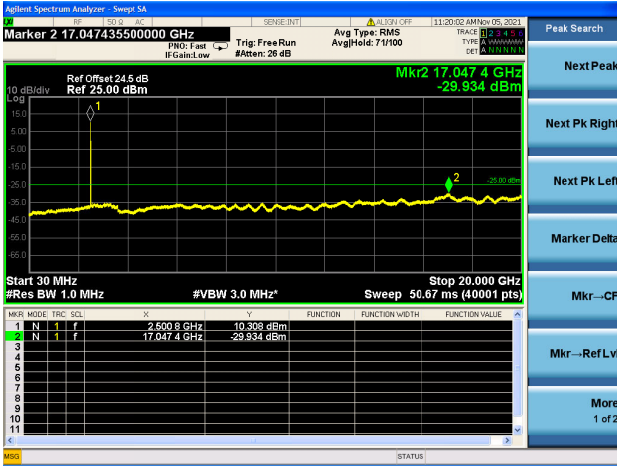

High CH/QPSK/1RB0 and 1RB49

High CH/QPSK/1RB0 and 1RB49

High CH/QPSK/1RB99 and 1RB0

High CH/QPSK/1RB99 and 1RB0

High CH/QPSK/FULL RB

High CH/QPSK/FULL RB

LTE Band 7C CSE

Channel Bandwidth: 20MHz+15MHz

LOW CH/QPSK/1RB0 and 1RB74

LOW CH/QPSK/1RB0 and 1RB74

LOW CH/QPSK/1RB99 and 1RB0

LOW CH/QPSK/1RB99 and 1RB0

LOW CH/QPSK/FULL RB

LOW CH/QPSK/FULL RB

Mid CH/QPSK/1RB0 and 1RB74

Mid CH/QPSK/1RB0 and 1RB74