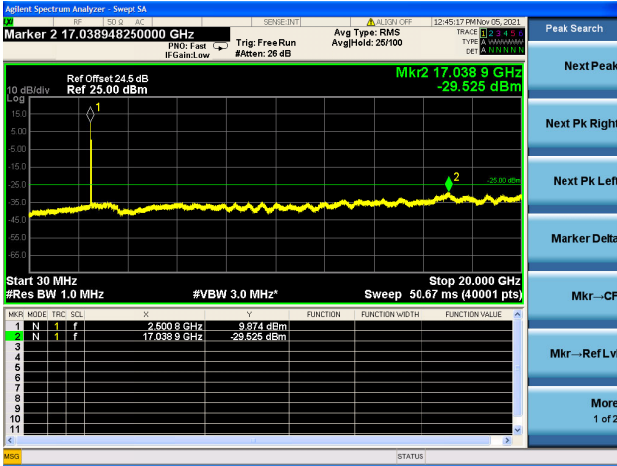

High CH/QPSK/FULL RB

High CH/QPSK/FULL RB

LTE Band 7C CSE

Channel Bandwidth: 20MHz+20MHz

LOW CH/QPSK/1RB0 and 1RB99

LOW CH/QPSK/1RB0 and 1RB99

LOW CH/QPSK/1RB99 and 1RB0

LOW CH/QPSK/1RB99 and 1RB0

LOW CH/QPSK/FULL RB

LOW CH/QPSK/FULL RB

Mid CH/QPSK/1RB0 and 1RB99

Mid CH/QPSK/1RB0 and 1RB99

Mid CH/QPSK/1RB99 and 1RB0

Mid CH/QPSK/1RB99 and 1RB0

Mid CH/QPSK/FULL RB

Mid CH/QPSK/FULL RB