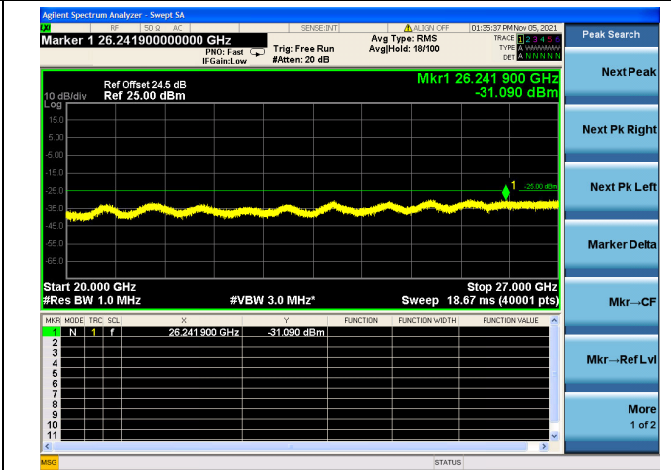

High CH/QPSK/1RB0 and 1RB49

High CH/QPSK/1RB0 and 1RB49

High CH/QPSK/1RB99 and 1RB0

High CH/QPSK/1RB99 and 1RB0

High CH/QPSK/FULL RB

High CH/QPSK/FULL RB

LTE Band 7C CSE

Channel Bandwidth: 20MHz+15MHz

LOW CH/QPSK/1RB0 and 1RB74

LOW CH/QPSK/1RB0 and 1RB74

LOW CH/QPSK/1RB99 and 1RB0

LOW CH/QPSK/1RB99 and 1RB0

LOW CH/QPSK/FULL RB

LOW CH/QPSK/FULL RB

Mid CH/QPSK/1RB0 and 1RB74

Mid CH/QPSK/1RB0 and 1RB74

Mid CH/QPSK/1RB99 and 1RB0

Mid CH/QPSK/1RB99 and 1RB0

Mid CH/QPSK/FULL RB

Mid CH/QPSK/FULL RB

High CH/QPSK/1RB0 and 1RB74

High CH/QPSK/1RB0 and 1RB74

High CH/QPSK/1RB9 and 1RB0

High CH/QPSK/1RB99 and 1RB0

High CH/QPSK/FULL RB

High CH/QPSK/FULL RB

LTE Band 7C CSE

Channel Bandwidth: 20MHz+20MHz

LOW CH/QPSK/1RB0 and 1RB99

LOW CH/QPSK/1RB0 and 1RB99

LOW CH/QPSK/1RB99 and 1RB0

LOW CH/QPSK/1RB99 and 1RB0