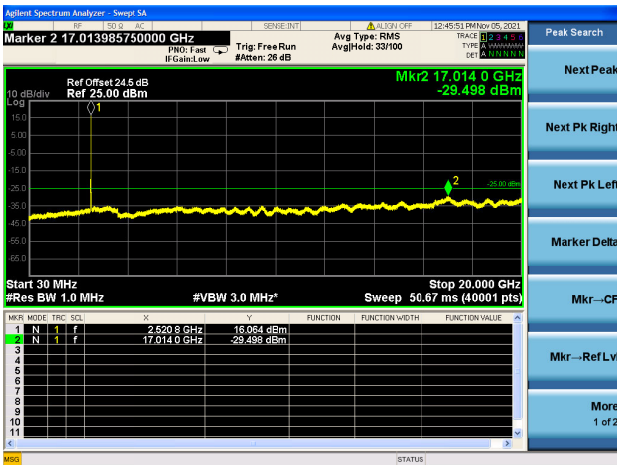

High CH/QPSK/FULL RB

High CH/QPSK/FULL RB

LTE Band 7C CSE

Channel Bandwidth: 20MHz+20MHz

LOW CH/QPSK/1RB0 and 1RB99

LOW CH/QPSK/1RB0 and 1RB99

LOW CH/QPSK/1RB99 and 1RB0

LOW CH/QPSK/1RB99 and 1RB0

LOW CH/QPSK/FULL RB

LOW CH/QPSK/FULL RB

Mid CH/QPSK/1RB0 and 1RB99

Mid CH/QPSK/1RB0 and 1RB99

Mid CH/QPSK/1RB99 and 1RB0

Mid CH/QPSK/1RB99 and 1RB0

Mid CH/QPSK/FULL RB

Mid CH/QPSK/FULL RB