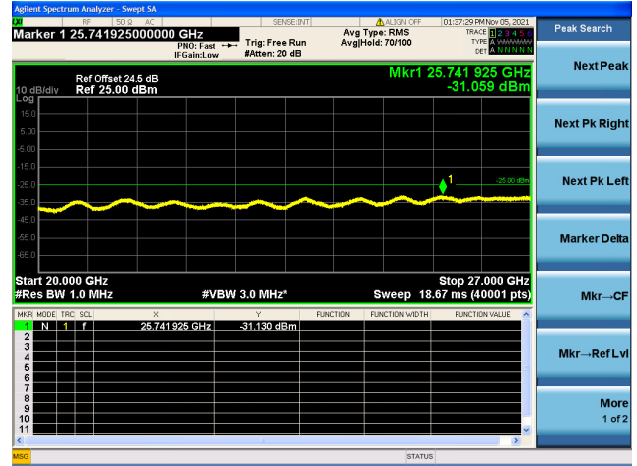

High CH/QPSK/FULL RB

High CH/QPSK/FULL RB

LTE Band 7C CSE

Channel Bandwidth: 20MHz+20MHz

LOW CH/QPSK/1RB0 and 1RB99

LOW CH/QPSK/1RB0 and 1RB99

LOW CH/QPSK/1RB99 and 1RB0

LOW CH/QPSK/1RB99 and 1RB0