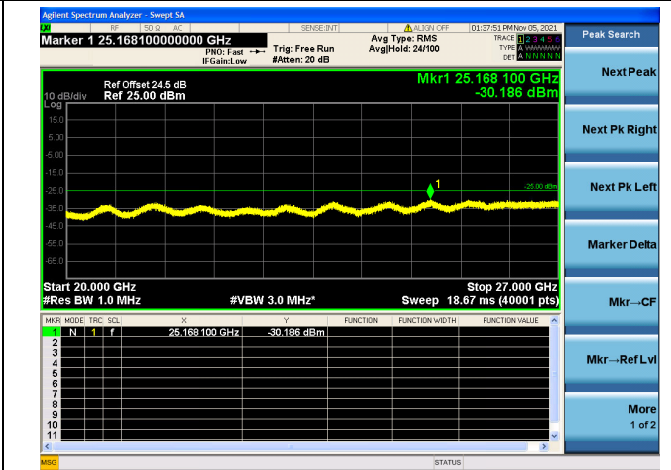

High CH/QPSK/FULL RB

High CH/QPSK/FULL RB

LTE Band 7C CSE

Channel Bandwidth: 20MHz+20MHz

LOW CH/QPSK/1RB0 and 1RB99

LOW CH/QPSK/1RB0 and 1RB99

LOW CH/QPSK/1RB99 and 1RB0

LOW CH/QPSK/1RB99 and 1RB0

LOW CH/QPSK/FULL RB

LOW CH/QPSK/FULL RB

Mid CH/QPSK/1RB0 and 1RB99

Mid CH/QPSK/1RB0 and 1RB99

Mid CH/QPSK/1RB99 and 1RB0

Mid CH/QPSK/1RB99 and 1RB0

Mid CH/QPSK/FULL RB

Mid CH/QPSK/FULL RB

High CH/QPSK/1RB0 and 1RB99

High CH/QPSK/1RB0 and 1RB99

High CH/QPSK/1RB99 and 1RB0

High CH/QPSK/1RB99 and 1RB0

High CH/QPSK/FULL RB

High CH/QPSK/FULL RB