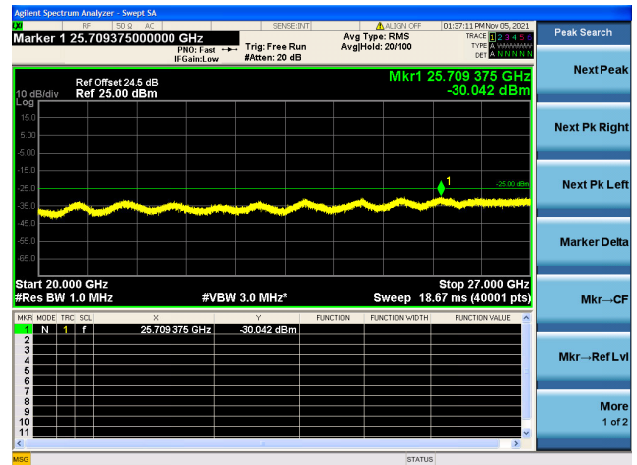

High CH/QPSK/FULL RB

High CH/QPSK/FULL RB

LTE Band 7C CSE

Channel Bandwidth: 20MHz+20MHz

LOW CH/QPSK/1RB0 and 1RB99

LOW CH/QPSK/1RB0 and 1RB99

LOW CH/QPSK/1RB99 and 1RB0

LOW CH/QPSK/1RB99 and 1RB0