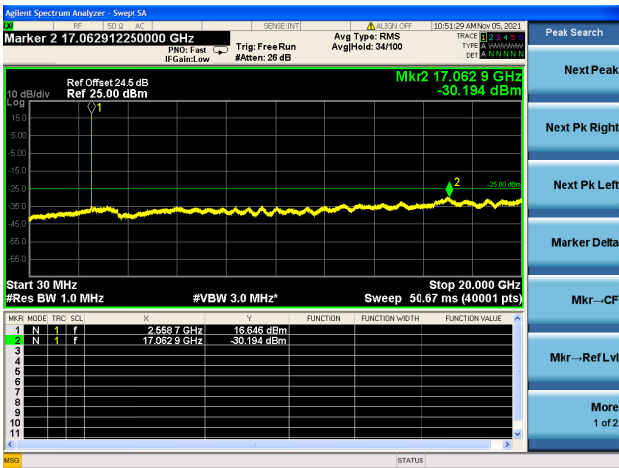

High CH/QPSK/1RB0 and 1RB49

High CH/QPSK/1RB0 and 1RB49

High CH/QPSK/1RB99 and 1RB0

High CH/QPSK/1RB99 and 1RB0

High CH/QPSK/FULL RB

High CH/QPSK/FULL RB

LTE Band 7C CSE

Channel Bandwidth: 20MHz+15MHz

LOW CH/QPSK/1RB0 and 1RB74

LOW CH/QPSK/1RB0 and 1RB74

LOW CH/QPSK/1RB99 and 1RB0

LOW CH/QPSK/1RB99 and 1RB0

LOW CH/QPSK/FULL RB

LOW CH/QPSK/FULL RB

Mid CH/QPSK/1RB0 and 1RB74

Mid CH/QPSK/1RB0 and 1RB74