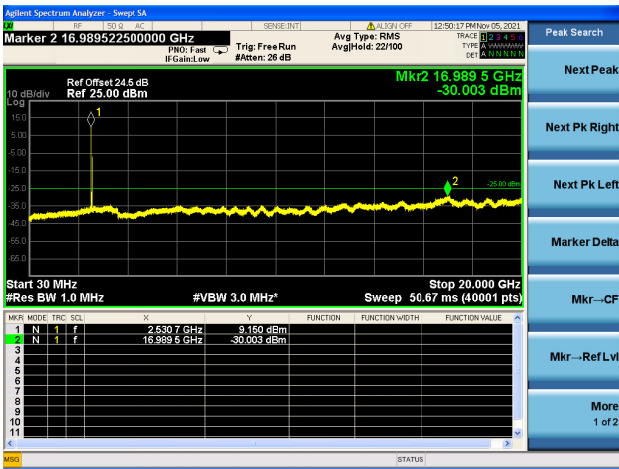

High CH/QPSK/FULL RB

High CH/QPSK/FULL RB

LTE Band 7C CSE

Channel Bandwidth: 20MHz+20MHz

LOW CH/QPSK/1RB0 and 1RB99

LOW CH/QPSK/1RB0 and 1RB99

LOW CH/QPSK/1RB99 and 1RB0

LOW CH/QPSK/1RB99 and 1RB0

LOW CH/QPSK/FULL RB

LOW CH/QPSK/FULL RB

Mid CH/QPSK/1RB0 and 1RB99

Mid CH/QPSK/1RB0 and 1RB99

Mid CH/QPSK/1RB99 and 1RB0

Mid CH/QPSK/1RB99 and 1RB0

Mid CH/QPSK/FULL RB

Mid CH/QPSK/FULL RB

High CH/QPSK/1RB0 and 1RB99

High CH/QPSK/1RB0 and 1RB99

High CH/QPSK/1RB99 and 1RB0

High CH/QPSK/1RB99 and 1RB0

High CH/QPSK/FULL RB

High CH/QPSK/FULL RB