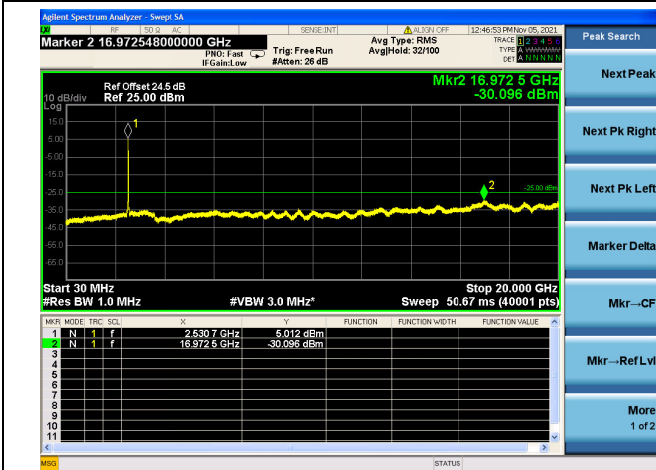

High CH/QPSK/FULL RB

High CH/QPSK/FULL RB

LTE Band 7C CSE

Channel Bandwidth: 20MHz+20MHz

LOW CH/QPSK/1RB0 and 1RB99

LOW CH/QPSK/1RB0 and 1RB99

LOW CH/QPSK/1RB99 and 1RB0

LOW CH/QPSK/1RB99 and 1RB0

LOW CH/QPSK/FULL RB

LOW CH/QPSK/FULL RB

Mid CH/QPSK/1RB0 and 1RB99

Mid CH/QPSK/1RB0 and 1RB99

Mid CH/QPSK/1RB99 and 1RB0

Mid CH/QPSK/1RB99 and 1RB0

Mid CH/QPSK/FULL RB

Mid CH/QPSK/FULL RB

High CH/QPSK/1RB0 and 1RB99

High CH/QPSK/1RB0 and 1RB99

High CH/QPSK/1RB99 and 1RB0

High CH/QPSK/1RB99 and 1RB0

High CH/QPSK/FULL RB

High CH/QPSK/FULL RB