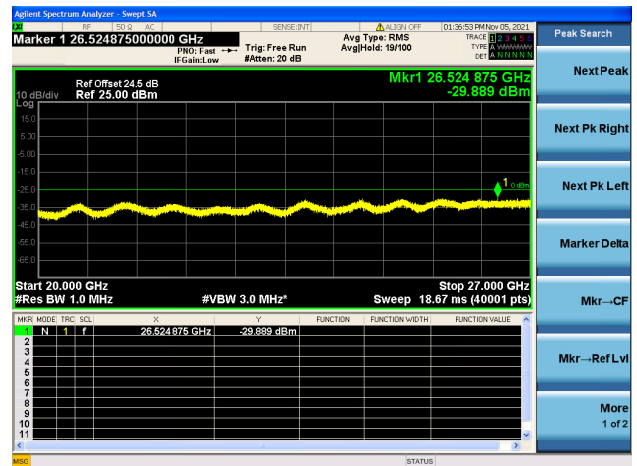

LOW CH/QPSK/FULL RB