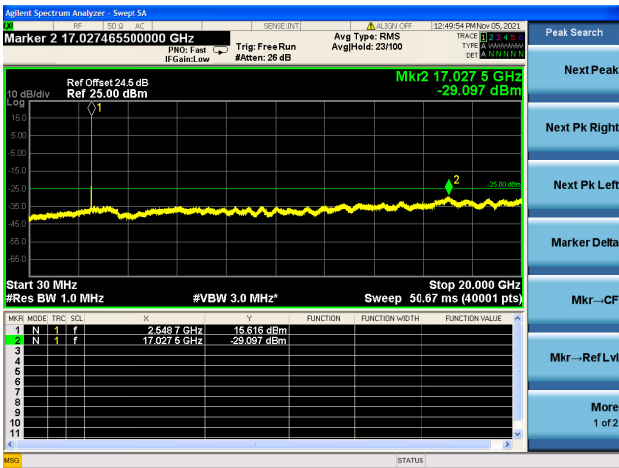

High CH/QPSK/FULL RB

High CH/QPSK/FULL RB

LTE Band 7C CSE

Channel Bandwidth: 20MHz+20MHz

LOW CH/QPSK/1RB0 and 1RB99

LOW CH/QPSK/1RB0 and 1RB99

LOW CH/QPSK/1RB99 and 1RB0

LOW CH/QPSK/1RB99 and 1RB0

LOW CH/QPSK/FULL RB

LOW CH/QPSK/FULL RB

Mid CH/QPSK/1RB0 and 1RB99

Mid CH/QPSK/1RB0 and 1RB99

Mid CH/QPSK/1RB99 and 1RB0

Mid CH/QPSK/1RB99 and 1RB0

Mid CH/QPSK/FULL RB

Mid CH/QPSK/FULL RB

High CH/QPSK/1RB0 and 1RB99

High CH/QPSK/1RB0 and 1RB99

High CH/QPSK/1RB99 and 1RB0

High CH/QPSK/1RB99 and 1RB0

High CH/QPSK/FULL RB

High CH/QPSK/FULL RB