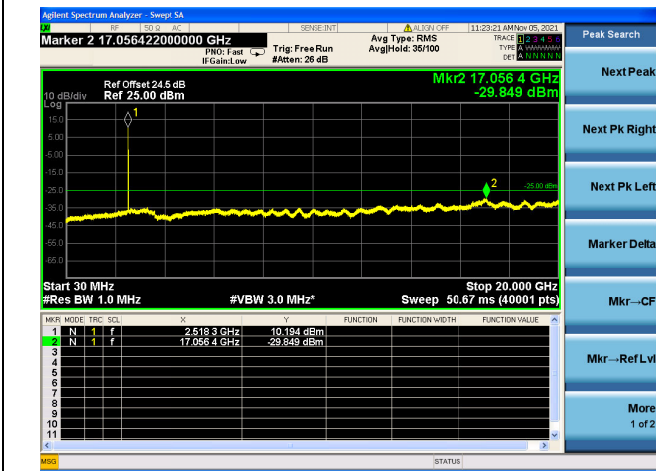

High CH/QPSK/1RB0 and 1RB49

High CH/QPSK/1RB0 and 1RB49

High CH/QPSK/1RB99 and 1RB0

High CH/QPSK/1RB99 and 1RB0

High CH/QPSK/FULL RB

High CH/QPSK/FULL RB

LTE Band 7C CSE

Channel Bandwidth: 20MHz+15MHz

LOW CH/QPSK/1RB0 and 1RB74

LOW CH/QPSK/1RB0 and 1RB74

LOW CH/QPSK/1RB99 and 1RB0

LOW CH/QPSK/1RB99 and 1RB0

LOW CH/QPSK/FULL RB

LOW CH/QPSK/FULL RB

Mid CH/QPSK/1RB0 and 1RB74

Mid CH/QPSK/1RB0 and 1RB74

Mid CH/QPSK/1RB99 and 1RB0

Mid CH/QPSK/1RB99 and 1RB0

Mid CH/QPSK/FULL RB

Mid CH/QPSK/FULL RB

High CH/QPSK/1RB0 and 1RB74

High CH/QPSK/1RB0 and 1RB74

High CH/QPSK/1RB9 and 1RB0

High CH/QPSK/1RB99 and 1RB0

High CH/QPSK/FULL RB

High CH/QPSK/FULL RB

LTE Band 7C CSE

Channel Bandwidth: 20MHz+20MHz

LOW CH/QPSK/1RB0 and 1RB99

LOW CH/QPSK/1RB0 and 1RB99

LOW CH/QPSK/1RB99 and 1RB0

LOW CH/QPSK/1RB99 and 1RB0