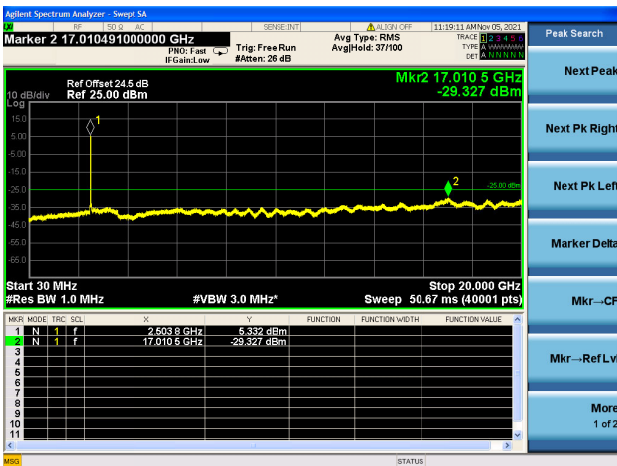

High CH/QPSK/1RB0 and 1RB49

High CH/QPSK/1RB0 and 1RB49

High CH/QPSK/1RB99 and 1RB0

High CH/QPSK/1RB99 and 1RB0

High CH/QPSK/FULL RB

High CH/QPSK/FULL RB

LTE Band 7C CSE

Channel Bandwidth: 20MHz+15MHz

LOW CH/QPSK/1RB0 and 1RB74

LOW CH/QPSK/1RB0 and 1RB74

LOW CH/QPSK/1RB99 and 1RB0

LOW CH/QPSK/1RB99 and 1RB0

LOW CH/QPSK/FULL RB

LOW CH/QPSK/FULL RB

Mid CH/QPSK/1RB0 and 1RB74

Mid CH/QPSK/1RB0 and 1RB74

Mid CH/QPSK/1RB99 and 1RB0

Mid CH/QPSK/1RB99 and 1RB0

Mid CH/QPSK/FULL RB

Mid CH/QPSK/FULL RB

High CH/QPSK/1RB0 and 1RB74

High CH/QPSK/1RB0 and 1RB74

High CH/QPSK/1RB9 and 1RB0

High CH/QPSK/1RB99 and 1RB0

High CH/QPSK/FULL RB

High CH/QPSK/FULL RB

LTE Band 7C CSE

Channel Bandwidth: 20MHz+20MHz

LOW CH/QPSK/1RB0 and 1RB99

LOW CH/QPSK/1RB0 and 1RB99

LOW CH/QPSK/1RB99 and 1RB0

LOW CH/QPSK/1RB99 and 1RB0