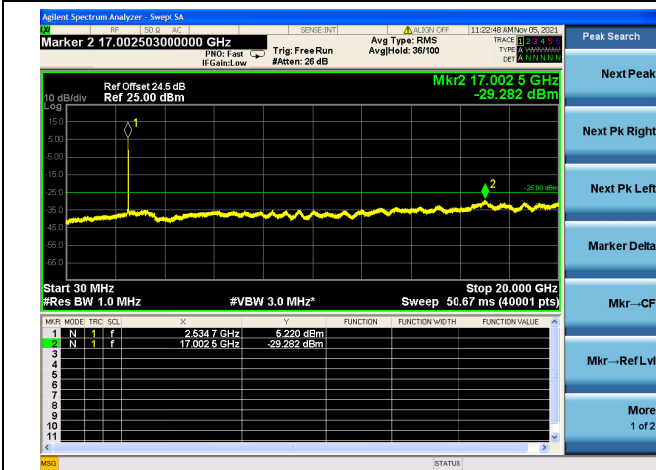

High CH/QPSK/1RB0 and 1RB49

High CH/QPSK/1RB0 and 1RB49

High CH/QPSK/1RB99 and 1RB0

High CH/QPSK/1RB99 and 1RB0

High CH/QPSK/FULL RB

High CH/QPSK/FULL RB

LTE Band 7C CSE

Channel Bandwidth: 20MHz+15MHz

LOW CH/QPSK/1RB0 and 1RB74

LOW CH/QPSK/1RB0 and 1RB74

LOW CH/QPSK/1RB99 and 1RB0

LOW CH/QPSK/1RB99 and 1RB0

LOW CH/QPSK/FULL RB

LOW CH/QPSK/FULL RB

Mid CH/QPSK/1RB0 and 1RB74

Mid CH/QPSK/1RB0 and 1RB74

Mid CH/QPSK/1RB99 and 1RB0

Mid CH/QPSK/1RB99 and 1RB0

Mid CH/QPSK/FULL RB

Mid CH/QPSK/FULL RB

High CH/QPSK/1RB0 and 1RB74

High CH/QPSK/1RB0 and 1RB74

High CH/QPSK/1RB9 and 1RB0

High CH/QPSK/1RB99 and 1RB0

High CH/QPSK/FULL RB

High CH/QPSK/FULL RB

LTE Band 7C CSE

Channel Bandwidth: 20MHz+20MHz

LOW CH/QPSK/1RB0 and 1RB99

LOW CH/QPSK/1RB0 and 1RB99

LOW CH/QPSK/1RB99 and 1RB0

LOW CH/QPSK/1RB99 and 1RB0