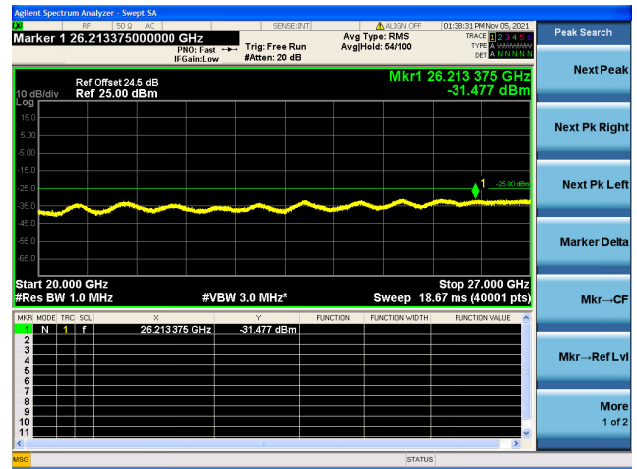

High CH/QPSK/FULL RB

High CH/QPSK/FULL RB

LTE Band 7C CSE

Channel Bandwidth: 20MHz+20MHz

LOW CH/QPSK/1RB0 and 1RB99

LOW CH/QPSK/1RB0 and 1RB99

LOW CH/QPSK/1RB99 and 1RB0

LOW CH/QPSK/1RB99 and 1RB0

LOW CH/QPSK/FULL RB

LOW CH/QPSK/FULL RB

Mid CH/QPSK/1RB0 and 1RB99

Mid CH/QPSK/1RB0 and 1RB99

Mid CH/QPSK/1RB99 and 1RB0

Mid CH/QPSK/1RB99 and 1RB0

Mid CH/QPSK/FULL RB

Mid CH/QPSK/FULL RB

High CH/QPSK/1RB0 and 1RB99

High CH/QPSK/1RB0 and 1RB99

High CH/QPSK/1RB99 and 1RB0

High CH/QPSK/1RB99 and 1RB0

High CH/QPSK/FULL RB

High CH/QPSK/FULL RB