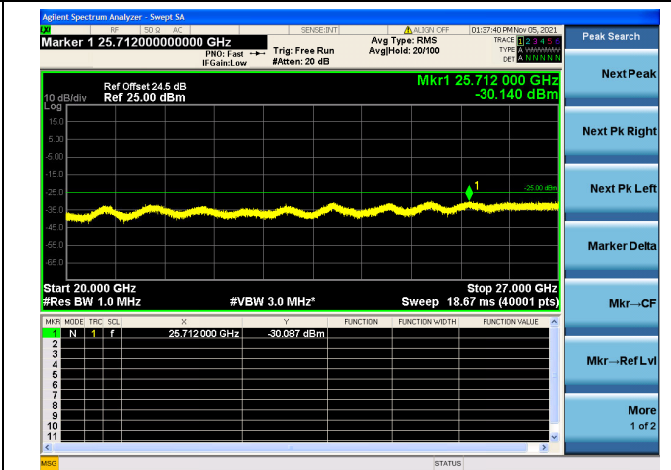

High CH/QPSK/FULL RB

High CH/QPSK/FULL RB

LTE Band 7C CSE

Channel Bandwidth: 20MHz+20MHz

LOW CH/QPSK/1RB0 and 1RB99

LOW CH/QPSK/1RB0 and 1RB99

LOW CH/QPSK/1RB99 and 1RB0

LOW CH/QPSK/1RB99 and 1RB0

LOW CH/QPSK/FULL RB

LOW CH/QPSK/FULL RB

Mid CH/QPSK/1RB0 and 1RB99

Mid CH/QPSK/1RB0 and 1RB99

Mid CH/QPSK/1RB99 and 1RB0

Mid CH/QPSK/1RB99 and 1RB0

Mid CH/QPSK/FULL RB

Mid CH/QPSK/FULL RB

High CH/QPSK/1RB0 and 1RB99

High CH/QPSK/1RB0 and 1RB99

High CH/QPSK/1RB99 and 1RB0

High CH/QPSK/1RB99 and 1RB0

High CH/QPSK/FULL RB

High CH/QPSK/FULL RB