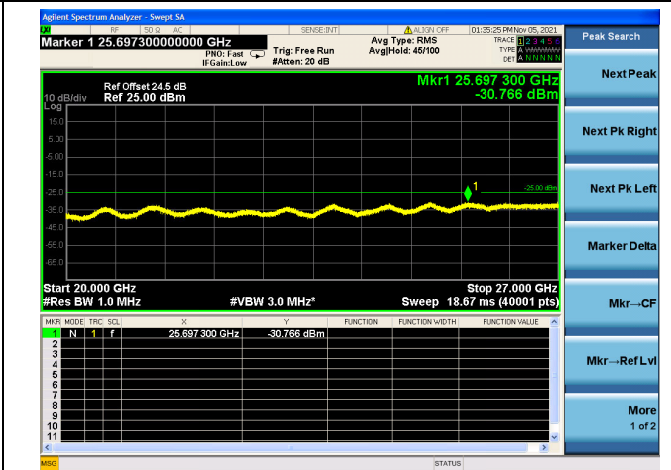

Mid CH/QPSK/1RB99 and 1RB0

Mid CH/QPSK/1RB99 and 1RB0

Mid CH/QPSK/FULL RB

Mid CH/QPSK/FULL RB

High CH/QPSK/1RB0 and 1RB74

High CH/QPSK/1RB0 and 1RB74

High CH/QPSK/1RB9 and 1RB0

High CH/QPSK/1RB99 and 1RB0

High CH/QPSK/FULL RB

High CH/QPSK/FULL RB

LTE Band 7C CSE

Channel Bandwidth: 20MHz+20MHz

LOW CH/QPSK/1RB0 and 1RB99

LOW CH/QPSK/1RB0 and 1RB99

LOW CH/QPSK/1RB99 and 1RB0

LOW CH/QPSK/1RB99 and 1RB0