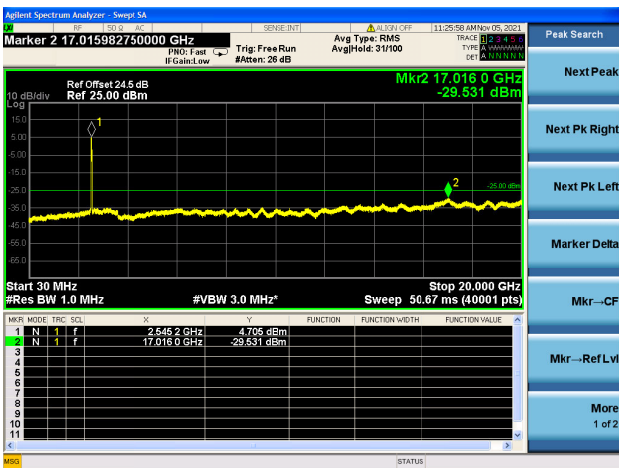

Mid CH/QPSK/1RB99 and 1RB0

Mid CH/QPSK/1RB99 and 1RB0

Mid CH/QPSK/FULL RB

Mid CH/QPSK/FULL RB

High CH/QPSK/1RB0 and 1RB74

High CH/QPSK/1RB0 and 1RB74

High CH/QPSK/1RB9 and 1RB0

High CH/QPSK/1RB99 and 1RB0

High CH/QPSK/FULL RB

High CH/QPSK/FULL RB

LTE Band 7C CSE

Channel Bandwidth: 20MHz+20MHz

LOW CH/QPSK/1RB0 and 1RB99

LOW CH/QPSK/1RB0 and 1RB99

LOW CH/QPSK/1RB99 and 1RB0

LOW CH/QPSK/1RB99 and 1RB0