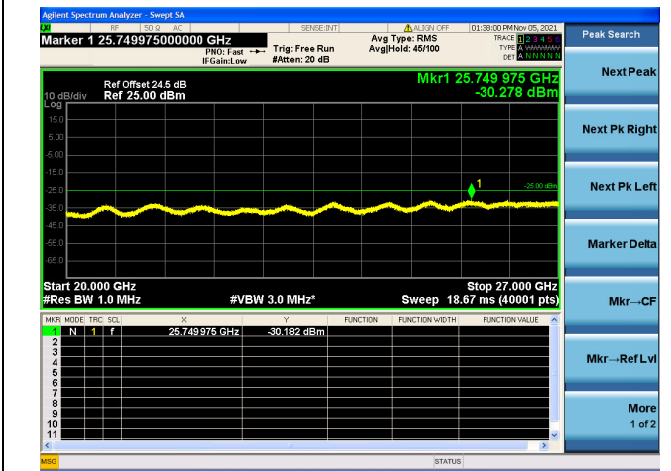

High CH/QPSK/FULL RB

High CH/QPSK/FULL RB

LTE Band 7C CSE

Channel Bandwidth: 20MHz+20MHz

LOW CH/QPSK/1RB0 and 1RB99

LOW CH/QPSK/1RB0 and 1RB99

LOW CH/QPSK/1RB99 and 1RB0

LOW CH/QPSK/1RB99 and 1RB0

LOW CH/QPSK/FULL RB

LOW CH/QPSK/FULL RB

Mid CH/QPSK/1RB0 and 1RB99

Mid CH/QPSK/1RB0 and 1RB99

Mid CH/QPSK/1RB99 and 1RB0

Mid CH/QPSK/1RB99 and 1RB0

Mid CH/QPSK/FULL RB

Mid CH/QPSK/FULL RB

High CH/QPSK/1RB0 and 1RB99

High CH/QPSK/1RB0 and 1RB99

High CH/QPSK/1RB99 and 1RB0

High CH/QPSK/1RB99 and 1RB0

High CH/QPSK/FULL RB

High CH/QPSK/FULL RB