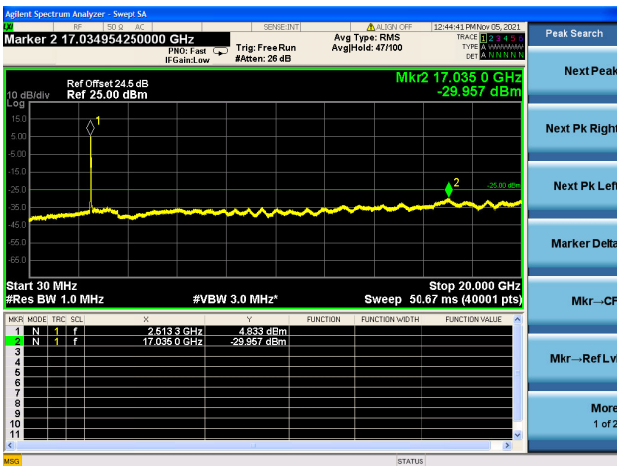

LOW CH/QPSK/FULL RB