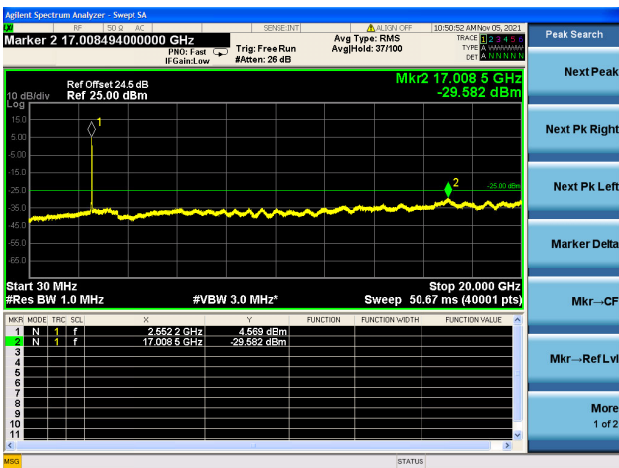

High CH/QPSK/1RB0 and 1RB49

High CH/QPSK/1RB0 and 1RB49

High CH/QPSK/1RB99 and 1RB0

High CH/QPSK/1RB99 and 1RB0

High CH/QPSK/FULL RB

High CH/QPSK/FULL RB

LTE Band 7C CSE

Channel Bandwidth: 20MHz+15MHz

LOW CH/QPSK/1RB0 and 1RB74

LOW CH/QPSK/1RB0 and 1RB74

LOW CH/QPSK/1RB99 and 1RB0

LOW CH/QPSK/1RB99 and 1RB0

LOW CH/QPSK/FULL RB

LOW CH/QPSK/FULL RB

Mid CH/QPSK/1RB0 and 1RB74

Mid CH/QPSK/1RB0 and 1RB74