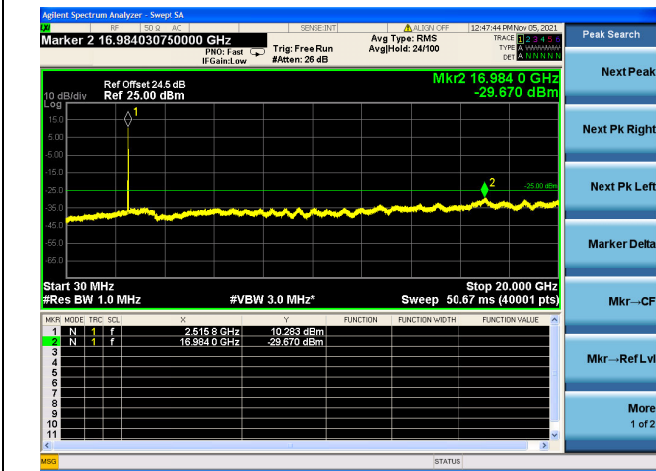

High CH/QPSK/FULL RB

High CH/QPSK/FULL RB

LTE Band 7C CSE

Channel Bandwidth: 20MHz+20MHz

LOW CH/QPSK/1RB0 and 1RB99

LOW CH/QPSK/1RB0 and 1RB99

LOW CH/QPSK/1RB99 and 1RB0

LOW CH/QPSK/1RB99 and 1RB0

LOW CH/QPSK/FULL RB

LOW CH/QPSK/FULL RB

Mid CH/QPSK/1RB0 and 1RB99

Mid CH/QPSK/1RB0 and 1RB99

Mid CH/QPSK/1RB99 and 1RB0

Mid CH/QPSK/1RB99 and 1RB0

Mid CH/QPSK/FULL RB

Mid CH/QPSK/FULL RB

High CH/QPSK/1RB0 and 1RB99

High CH/QPSK/1RB0 and 1RB99

High CH/QPSK/1RB99 and 1RB0

High CH/QPSK/1RB99 and 1RB0

High CH/QPSK/FULL RB

High CH/QPSK/FULL RB