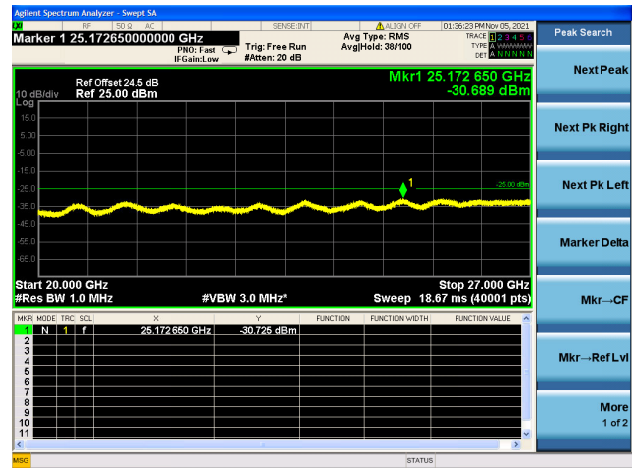

Mid CH/QPSK/1RB99 and 1RB0

Mid CH/QPSK/1RB99 and 1RB0

Mid CH/QPSK/FULL RB

Mid CH/QPSK/FULL RB

High CH/QPSK/1RB0 and 1RB74

High CH/QPSK/1RB0 and 1RB74

High CH/QPSK/1RB9 and 1RB0

High CH/QPSK/1RB99 and 1RB0

High CH/QPSK/FULL RB

High CH/QPSK/FULL RB

LTE Band 7C CSE

Channel Bandwidth: 20MHz+20MHz

LOW CH/QPSK/1RB0 and 1RB99

LOW CH/QPSK/1RB0 and 1RB99

LOW CH/QPSK/1RB99 and 1RB0

LOW CH/QPSK/1RB99 and 1RB0