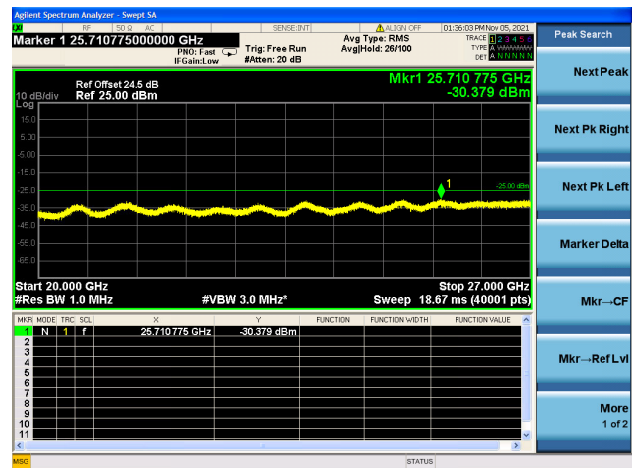

Mid CH/QPSK/1RB99 and 1RB0

Mid CH/QPSK/1RB99 and 1RB0

Mid CH/QPSK/FULL RB

Mid CH/QPSK/FULL RB

High CH/QPSK/1RB0 and 1RB74

High CH/QPSK/1RB0 and 1RB74

High CH/QPSK/1RB9 and 1RB0

High CH/QPSK/1RB99 and 1RB0

High CH/QPSK/FULL RB

High CH/QPSK/FULL RB

LTE Band 7C CSE

Channel Bandwidth: 20MHz+20MHz

LOW CH/QPSK/1RB0 and 1RB99

LOW CH/QPSK/1RB0 and 1RB99

LOW CH/QPSK/1RB99 and 1RB0

LOW CH/QPSK/1RB99 and 1RB0