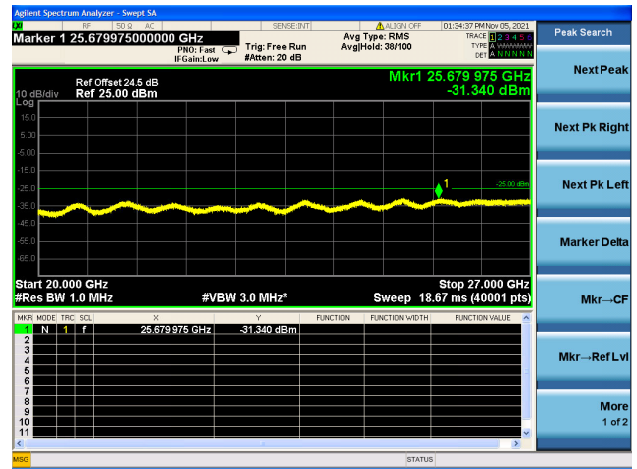

High CH/QPSK/1RB0 and 1RB49

High CH/QPSK/1RB0 and 1RB49

High CH/QPSK/1RB99 and 1RB0

High CH/QPSK/1RB99 and 1RB0

High CH/QPSK/FULL RB

High CH/QPSK/FULL RB

LTE Band 7C CSE

Channel Bandwidth: 20MHz+15MHz

LOW CH/QPSK/1RB0 and 1RB74

LOW CH/QPSK/1RB0 and 1RB74

LOW CH/QPSK/1RB99 and 1RB0

LOW CH/QPSK/1RB99 and 1RB0

LOW CH/QPSK/FULL RB

LOW CH/QPSK/FULL RB

Mid CH/QPSK/1RB0 and 1RB74

Mid CH/QPSK/1RB0 and 1RB74