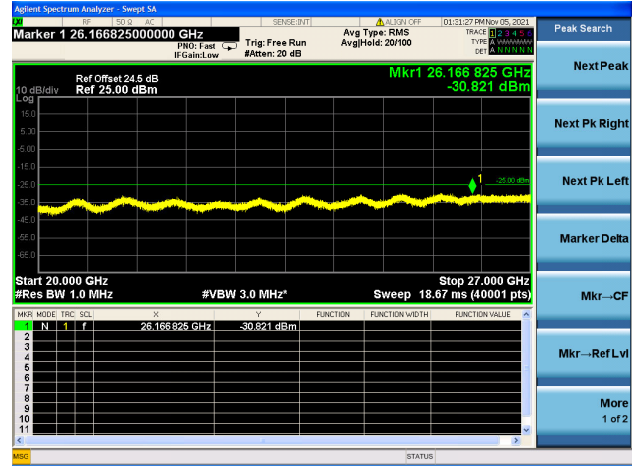

High CH/QPSK/1RB74 and 1RB0

High CH/QPSK/1RB74 and 1RB0

High CH/QPSK/FULL RB

High CH/QPSK/FULL RB

LTE Band 7C CSE

Channel Bandwidth: 15MHz+20MHz

LOW CH/QPSK/1RB0 and 1RB99

LOW CH/QPSK/1RB0 and 1RB99

LOW CH/QPSK/1RB74 and 1RB0

LOW CH/QPSK/1RB74 and 1RB0

LOW CH/QPSK/FULL RB

LOW CH/QPSK/FULL RB

Mid CH/QPSK/1RB0 and 1RB99

Mid CH/QPSK/1RB0 and 1RB99

Mid CH/QPSK/1RB74 and 1RB0

Mid CH/QPSK/1RB74 and 1RB0