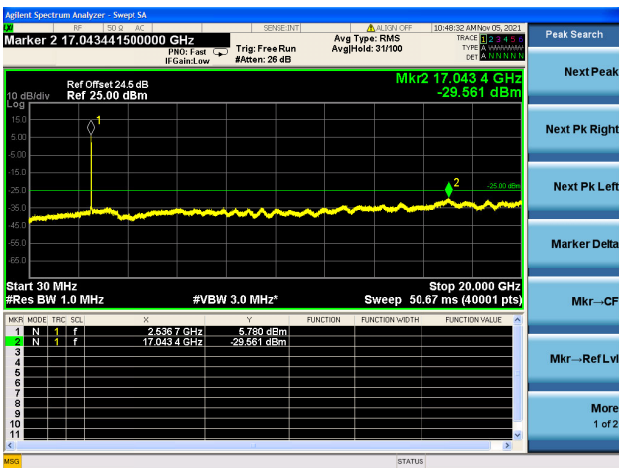

LTE Band 7C CSE

Channel Bandwidth: 20MHz+10MHz

LOW CH/QPSK/1RB0 and 1RB49

LOW CH/QPSK/1RB0 and 1RB49

LOW CH/QPSK/1RB99 and 1RB0

LOW CH/QPSK/1RB99 and 1RB0

LOW CH/QPSK/FULL RB

LOW CH/QPSK/FULL RB

Mid CH/QPSK/1RB0 and 1RB49

Mid CH/QPSK/1RB0 and 1RB49

Mid CH/QPSK/1RB99 and 1RB0

Mid CH/QPSK/1RB99 and 1RB0

Mid CH/QPSK/FULL RB

Mid CH/QPSK/FULL RB