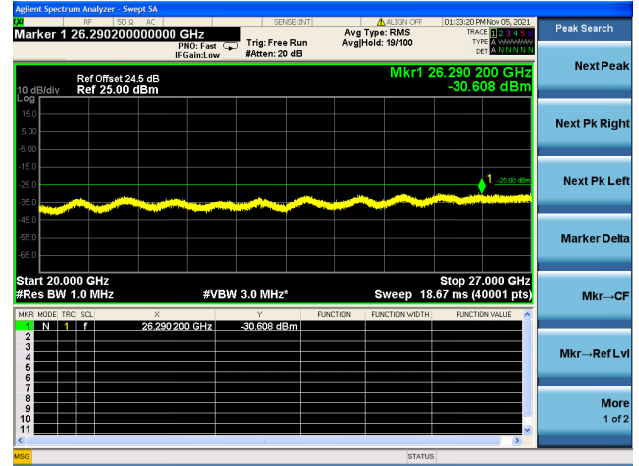

Mid CH/QPSK/FULL RB

Mid CH/QPSK/FULL RB

High CH/QPSK/1RB0 and 1RB99

High CH/QPSK/1RB0 and 1RB99

High CH/QPSK/1RB74 and 1RB0

High CH/QPSK/1RB74 and 1RB0

High CH/QPSK/FULL RB

High CH/QPSK/FULL RB

LTE Band 7C CSE

Channel Bandwidth: 20MHz+10MHz

LOW CH/QPSK/1RB0 and 1RB49

LOW CH/QPSK/1RB0 and 1RB49

LOW CH/QPSK/1RB99 and 1RB0

LOW CH/QPSK/1RB99 and 1RB0

LOW CH/QPSK/FULL RB

LOW CH/QPSK/FULL RB