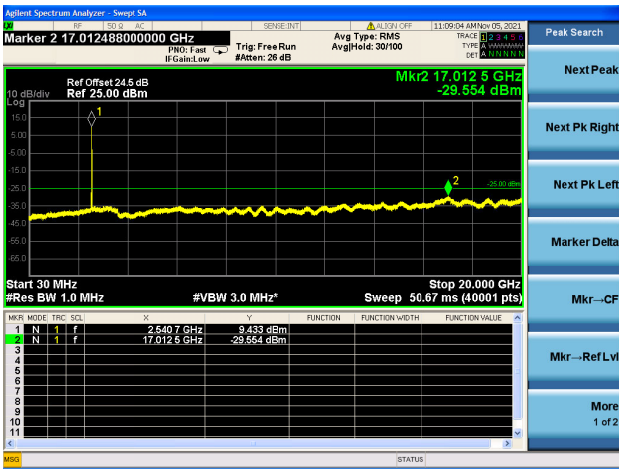

Mid CH/QPSK/1RB0 and 1RB74

Mid CH/QPSK/1RB0 and 1RB74

Mid CH/QPSK/1RB74 and 1RB0

Mid CH/QPSK/1RB74 and 1RB0

Mid CH/QPSK/FULL RB

Mid CH/QPSK/FULL RB

High CH/QPSK/1RB0 and 1RB74

High CH/QPSK/1RB0 and 1RB74

High CH/QPSK/1RB74 and 1RB0

High CH/QPSK/1RB74 and 1RB0

High CH/QPSK/FULL RB

High CH/QPSK/FULL RB

LTE Band 7C CSE

Channel Bandwidth: 15MHz+20MHz

LOW CH/QPSK/1RB0 and 1RB99

LOW CH/QPSK/1RB0 and 1RB99