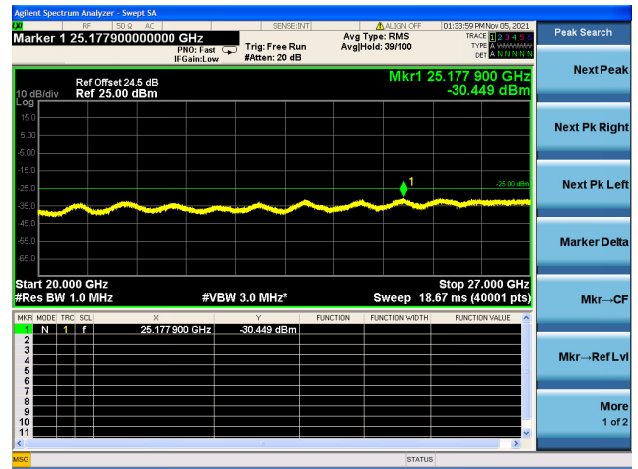

Mid CH/QPSK/1RB0 and 1RB49