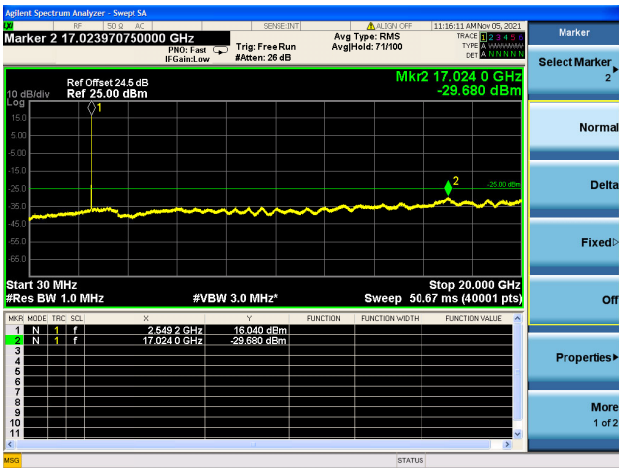

Mid CH/QPSK/FULL RB

Mid CH/QPSK/FULL RB

High CH/QPSK/1RB0 and 1RB99

High CH/QPSK/1RB0 and 1RB99

High CH/QPSK/1RB74 and 1RB0

High CH/QPSK/1RB74 and 1RB0

High CH/QPSK/FULL RB

High CH/QPSK/FULL RB

LTE Band 7C CSE

Channel Bandwidth: 20MHz+10MHz

LOW CH/QPSK/1RB0 and 1RB49

LOW CH/QPSK/1RB0 and 1RB49

LOW CH/QPSK/1RB99 and 1RB0

LOW CH/QPSK/1RB99 and 1RB0

LOW CH/QPSK/FULL RB

LOW CH/QPSK/FULL RB