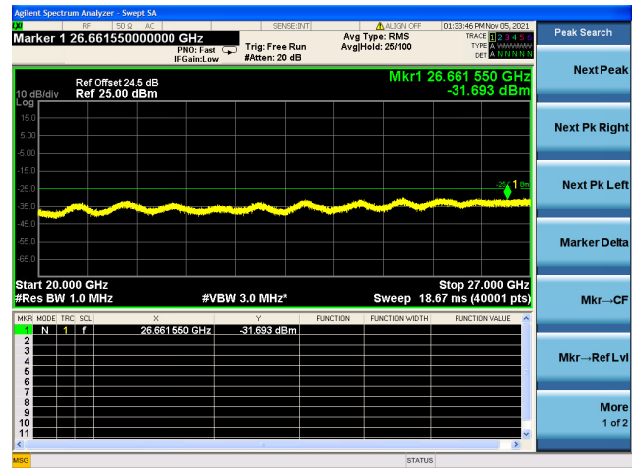

LTE Band 7C CSE

Channel Bandwidth: 20MHz+10MHz

LOW CH/QPSK/1RB0 and 1RB49

LOW CH/QPSK/1RB0 and 1RB49

LOW CH/QPSK/1RB99 and 1RB0

LOW CH/QPSK/1RB99 and 1RB0

LOW CH/QPSK/FULL RB

LOW CH/QPSK/FULL RB

Mid CH/QPSK/1RB0 and 1RB49

Mid CH/QPSK/1RB0 and 1RB49

Mid CH/QPSK/1RB99 and 1RB0

Mid CH/QPSK/1RB99 and 1RB0

Mid CH/QPSK/FULL RB

Mid CH/QPSK/FULL RB