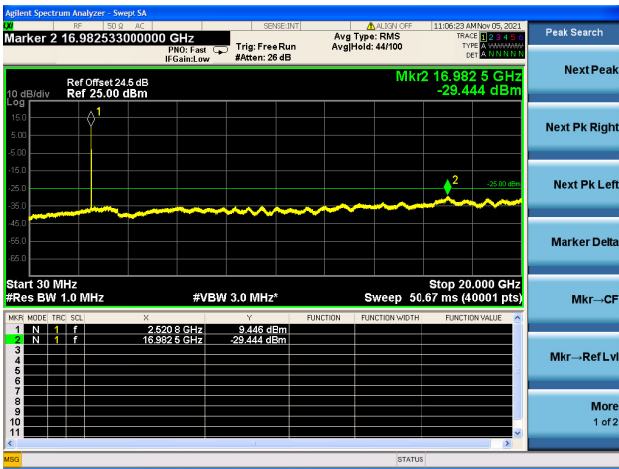

Mid CH/QPSK/1RB0 and 1RB74

Mid CH/QPSK/1RB0 and 1RB74

Mid CH/QPSK/1RB74 and 1RB0

Mid CH/QPSK/1RB74 and 1RB0

Mid CH/QPSK/FULL RB

Mid CH/QPSK/FULL RB

High CH/QPSK/1RB0 and 1RB74

High CH/QPSK/1RB0 and 1RB74

High CH/QPSK/1RB74 and 1RB0

High CH/QPSK/1RB74 and 1RB0

High CH/QPSK/FULL RB

High CH/QPSK/FULL RB

LTE Band 7C CSE

Channel Bandwidth: 15MHz+20MHz

LOW CH/QPSK/1RB0 and 1RB99

LOW CH/QPSK/1RB0 and 1RB99