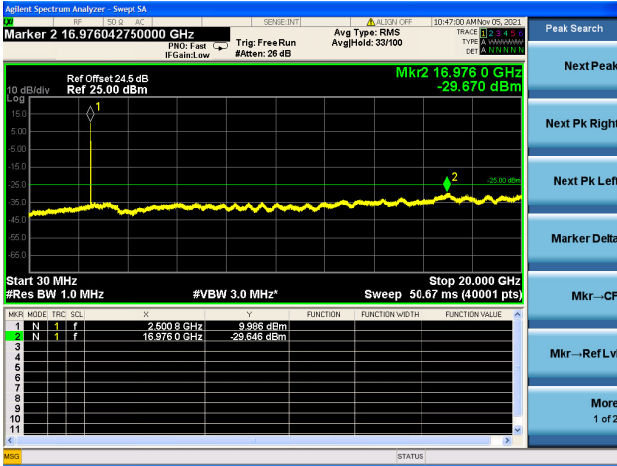

Mid CH/QPSK/FULL RB

Mid CH/QPSK/FULL RB

High CH/QPSK/1RB0 and 1RB99

High CH/QPSK/1RB0 and 1RB99

High CH/QPSK/1RB74 and 1RB0

High CH/QPSK/1RB74 and 1RB0

High CH/QPSK/FULL RB

High CH/QPSK/FULL RB

LTE Band 7C CSE

Channel Bandwidth: 20MHz+10MHz

LOW CH/QPSK/1RB0 and 1RB49

LOW CH/QPSK/1RB0 and 1RB49

LOW CH/QPSK/1RB99 and 1RB0

LOW CH/QPSK/1RB99 and 1RB0

LOW CH/QPSK/FULL RB

LOW CH/QPSK/FULL RB