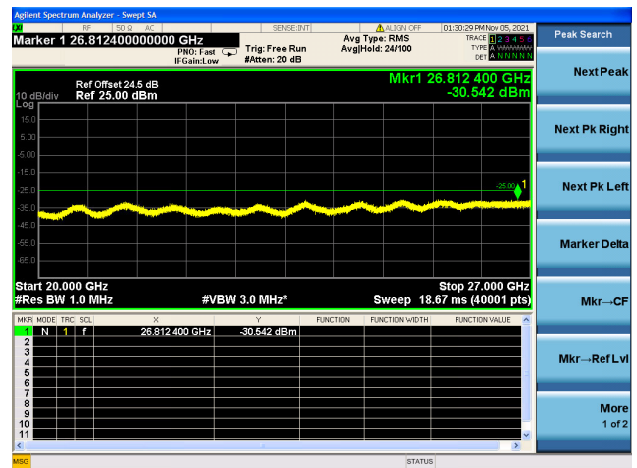

High CH/QPSK/1RB74 and 1RB0

High CH/QPSK/1RB74 and 1RB0

High CH/QPSK/FULL RB

High CH/QPSK/FULL RB

LTE Band 7C CSE

Channel Bandwidth: 15MHz+20MHz

LOW CH/QPSK/1RB0 and 1RB99

LOW CH/QPSK/1RB0 and 1RB99