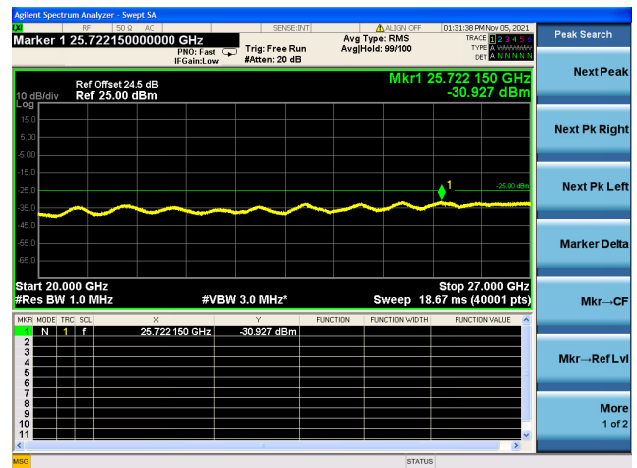

High CH/QPSK/1RB74 and 1RB0

High CH/QPSK/1RB74 and 1RB0

High CH/QPSK/FULL RB

High CH/QPSK/FULL RB

LTE Band 7C CSE

Channel Bandwidth: 15MHz+20MHz

LOW CH/QPSK/1RB0 and 1RB99

LOW CH/QPSK/1RB0 and 1RB99

LOW CH/QPSK/1RB74 and 1RB0

LOW CH/QPSK/1RB74 and 1RB0

LOW CH/QPSK/FULL RB

LOW CH/QPSK/FULL RB

Mid CH/QPSK/1RB0 and 1RB99

Mid CH/QPSK/1RB0 and 1RB99

Mid CH/QPSK/1RB74 and 1RB0

Mid CH/QPSK/1RB74 and 1RB0

Mid CH/QPSK/FULL RB

Mid CH/QPSK/FULL RB

High CH/QPSK/1RB0 and 1RB99

High CH/QPSK/1RB0 and 1RB99

High CH/QPSK/1RB74 and 1RB0

High CH/QPSK/1RB74 and 1RB0

High CH/QPSK/FULL RB

High CH/QPSK/FULL RB

LTE Band 7C CSE

Channel Bandwidth: 20MHz+10MHz

LOW CH/QPSK/1RB0 and 1RB49

LOW CH/QPSK/1RB0 and 1RB49

LOW CH/QPSK/1RB99 and 1RB0

LOW CH/QPSK/1RB99 and 1RB0

LOW CH/QPSK/FULL RB

LOW CH/QPSK/FULL RB