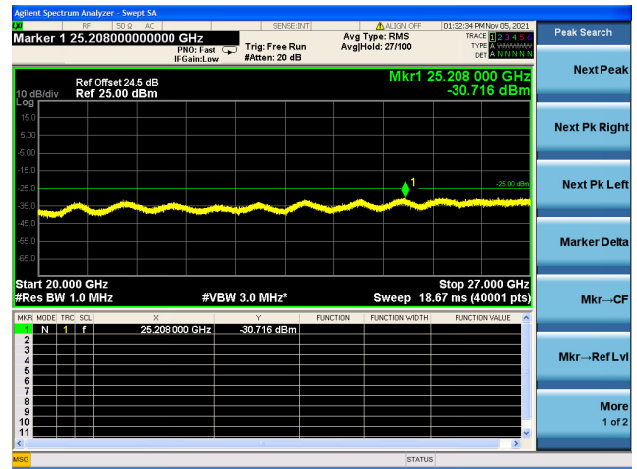

Mid CH/QPSK/FULL RB

Mid CH/QPSK/FULL RB

High CH/QPSK/1RB0 and 1RB99

High CH/QPSK/1RB0 and 1RB99

High CH/QPSK/1RB74 and 1RB0

High CH/QPSK/1RB74 and 1RB0

High CH/QPSK/FULL RB

High CH/QPSK/FULL RB

LTE Band 7C CSE

Channel Bandwidth: 20MHz+10MHz

LOW CH/QPSK/1RB0 and 1RB49

LOW CH/QPSK/1RB0 and 1RB49

LOW CH/QPSK/1RB99 and 1RB0

LOW CH/QPSK/1RB99 and 1RB0

LOW CH/QPSK/FULL RB

LOW CH/QPSK/FULL RB