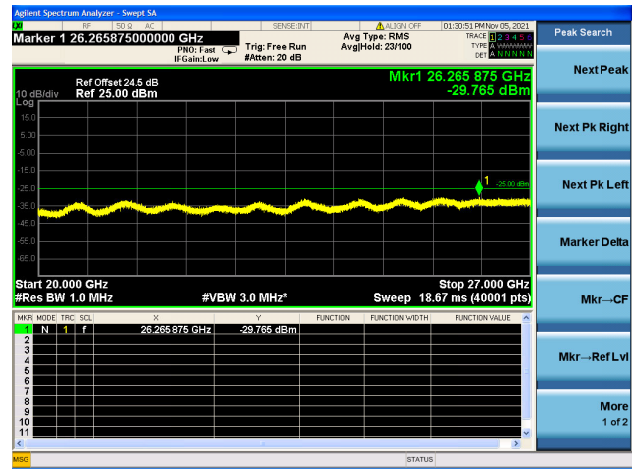

Mid CH/QPSK/1RB0 and 1RB74

Mid CH/QPSK/1RB0 and 1RB74

Mid CH/QPSK/1RB74 and 1RB0

Mid CH/QPSK/1RB74 and 1RB0

Mid CH/QPSK/FULL RB

Mid CH/QPSK/FULL RB

High CH/QPSK/1RB0 and 1RB74

High CH/QPSK/1RB0 and 1RB74

High CH/QPSK/1RB74 and 1RB0

High CH/QPSK/1RB74 and 1RB0

High CH/QPSK/FULL RB

High CH/QPSK/FULL RB

LTE Band 7C CSE

Channel Bandwidth: 15MHz+20MHz

LOW CH/QPSK/1RB0 and 1RB99

LOW CH/QPSK/1RB0 and 1RB99