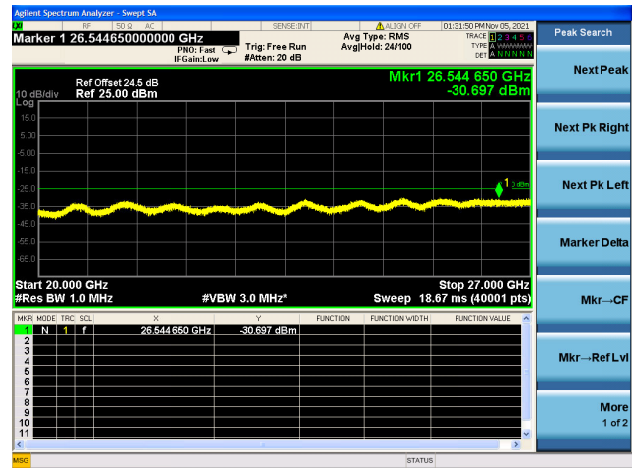

High CH/QPSK/1RB74 and 1RB0

High CH/QPSK/1RB74 and 1RB0

High CH/QPSK/FULL RB

High CH/QPSK/FULL RB

LTE Band 7C CSE

Channel Bandwidth: 15MHz+20MHz

LOW CH/QPSK/1RB0 and 1RB99

LOW CH/QPSK/1RB0 and 1RB99

LOW CH/QPSK/1RB74 and 1RB0

LOW CH/QPSK/1RB74 and 1RB0

LOW CH/QPSK/FULL RB

LOW CH/QPSK/FULL RB

Mid CH/QPSK/1RB0 and 1RB99

Mid CH/QPSK/1RB0 and 1RB99

Mid CH/QPSK/1RB74 and 1RB0

Mid CH/QPSK/1RB74 and 1RB0