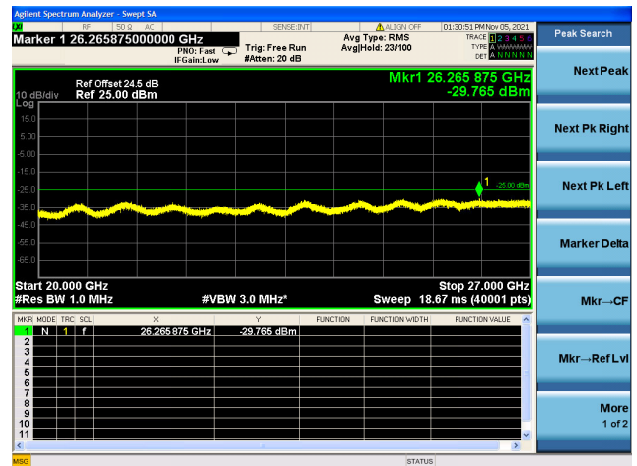

High CH/QPSK/1RB74 and 1RB0

High CH/QPSK/1RB74 and 1RB0

High CH/QPSK/FULL RB

High CH/QPSK/FULL RB

LTE Band 7C CSE

Channel Bandwidth: 15MHz+20MHz

LOW CH/QPSK/1RB0 and 1RB99

LOW CH/QPSK/1RB0 and 1RB99

LOW CH/QPSK/1RB74 and 1RB0

LOW CH/QPSK/1RB74 and 1RB0

LOW CH/QPSK/FULL RB

LOW CH/QPSK/FULL RB

Mid CH/QPSK/1RB0 and 1RB99

Mid CH/QPSK/1RB0 and 1RB99

Mid CH/QPSK/1RB74 and 1RB0

Mid CH/QPSK/1RB74 and 1RB0

Mid CH/QPSK/FULL RB

Mid CH/QPSK/FULL RB

High CH/QPSK/1RB0 and 1RB99

High CH/QPSK/1RB0 and 1RB99

High CH/QPSK/1RB74 and 1RB0

High CH/QPSK/1RB74 and 1RB0

High CH/QPSK/FULL RB

High CH/QPSK/FULL RB

LTE Band 7C CSE

Channel Bandwidth: 20MHz+10MHz

LOW CH/QPSK/1RB0 and 1RB49

LOW CH/QPSK/1RB0 and 1RB49

LOW CH/QPSK/1RB99 and 1RB0

LOW CH/QPSK/1RB99 and 1RB0

LOW CH/QPSK/FULL RB

LOW CH/QPSK/FULL RB