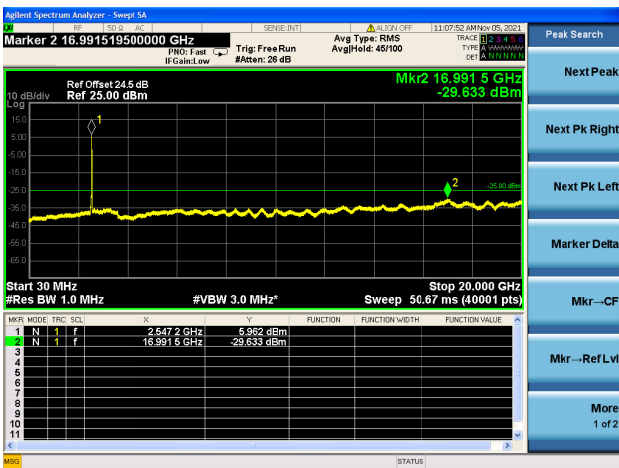

Mid CH/QPSK/1RB0 and 1RB74

Mid CH/QPSK/1RB0 and 1RB74

Mid CH/QPSK/1RB74 and 1RB0

Mid CH/QPSK/1RB74 and 1RB0

Mid CH/QPSK/FULL RB

Mid CH/QPSK/FULL RB

High CH/QPSK/1RB0 and 1RB74

High CH/QPSK/1RB0 and 1RB74

High CH/QPSK/1RB74 and 1RB0

High CH/QPSK/1RB74 and 1RB0

High CH/QPSK/FULL RB

High CH/QPSK/FULL RB

LTE Band 7C CSE

Channel Bandwidth: 15MHz+20MHz

LOW CH/QPSK/1RB0 and 1RB99

LOW CH/QPSK/1RB0 and 1RB99