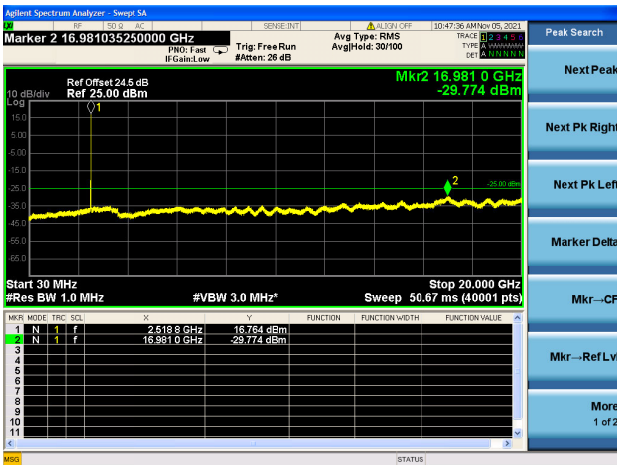

LTE Band 7C CSE

Channel Bandwidth: 20MHz+10MHz

LOW CH/QPSK/1RB0 and 1RB49

LOW CH/QPSK/1RB0 and 1RB49

LOW CH/QPSK/1RB99 and 1RB0

LOW CH/QPSK/1RB99 and 1RB0

LOW CH/QPSK/FULL RB

LOW CH/QPSK/FULL RB