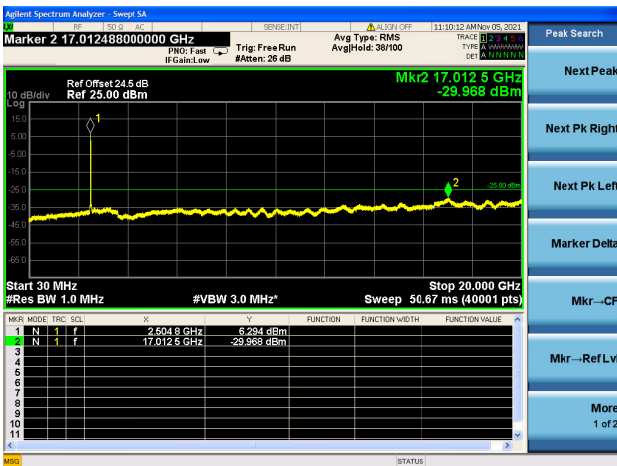

High CH/QPSK/1RB74 and 1RB0

High CH/QPSK/1RB74 and 1RB0

High CH/QPSK/FULL RB

High CH/QPSK/FULL RB

LTE Band 7C CSE

Channel Bandwidth: 15MHz+20MHz

LOW CH/QPSK/1RB0 and 1RB99

LOW CH/QPSK/1RB0 and 1RB99

LOW CH/QPSK/1RB74 and 1RB0

LOW CH/QPSK/1RB74 and 1RB0

LOW CH/QPSK/FULL RB

LOW CH/QPSK/FULL RB

Mid CH/QPSK/1RB0 and 1RB99

Mid CH/QPSK/1RB0 and 1RB99

Mid CH/QPSK/1RB74 and 1RB0

Mid CH/QPSK/1RB74 and 1RB0