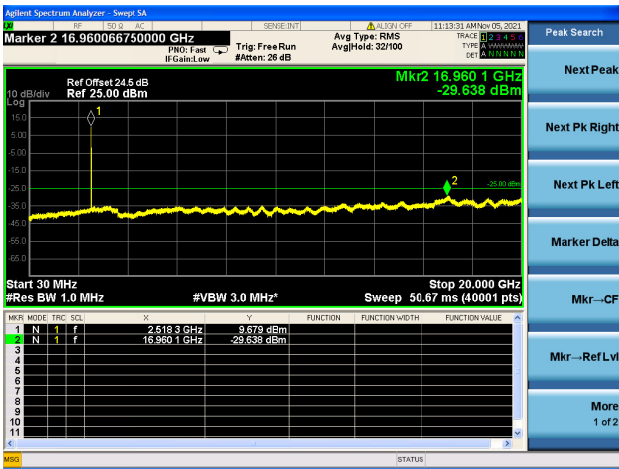

High CH/QPSK/1RB74 and 1RB0

High CH/QPSK/1RB74 and 1RB0

High CH/QPSK/FULL RB

High CH/QPSK/FULL RB

LTE Band 7C CSE

Channel Bandwidth: 15MHz+20MHz

LOW CH/QPSK/1RB0 and 1RB99

LOW CH/QPSK/1RB0 and 1RB99

LOW CH/QPSK/1RB74 and 1RB0

LOW CH/QPSK/1RB74 and 1RB0

LOW CH/QPSK/FULL RB

LOW CH/QPSK/FULL RB

Mid CH/QPSK/1RB0 and 1RB99

Mid CH/QPSK/1RB0 and 1RB99

Mid CH/QPSK/1RB74 and 1RB0

Mid CH/QPSK/1RB74 and 1RB0