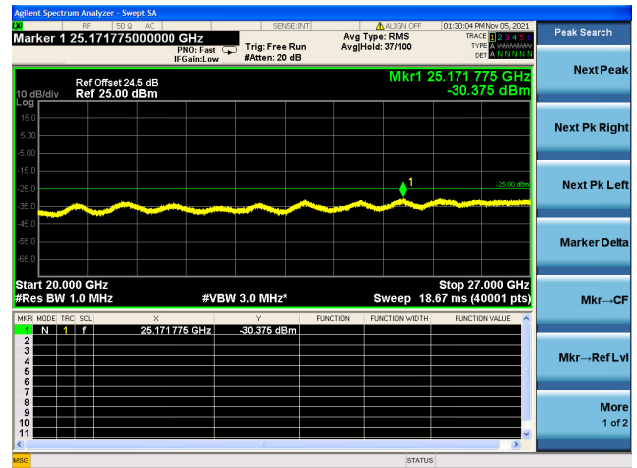

Mid CH/QPSK/1RB0 and 1RB74

Mid CH/QPSK/1RB0 and 1RB74

Mid CH/QPSK/1RB74 and 1RB0

Mid CH/QPSK/1RB74 and 1RB0

Mid CH/QPSK/FULL RB

Mid CH/QPSK/FULL RB

High CH/QPSK/1RB0 and 1RB74

High CH/QPSK/1RB0 and 1RB74

High CH/QPSK/1RB74 and 1RB0

High CH/QPSK/1RB74 and 1RB0

High CH/QPSK/FULL RB

High CH/QPSK/FULL RB

LTE Band 7C CSE

Channel Bandwidth: 15MHz+20MHz

LOW CH/QPSK/1RB0 and 1RB99

LOW CH/QPSK/1RB0 and 1RB99