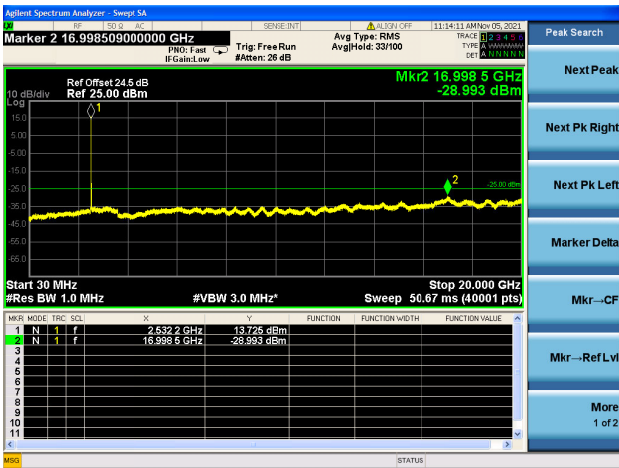

High CH/QPSK/1RB74 and 1RB0

High CH/QPSK/1RB74 and 1RB0

High CH/QPSK/FULL RB

High CH/QPSK/FULL RB

LTE Band 7C CSE

Channel Bandwidth: 15MHz+20MHz

LOW CH/QPSK/1RB0 and 1RB99

LOW CH/QPSK/1RB0 and 1RB99

LOW CH/QPSK/1RB74 and 1RB0

LOW CH/QPSK/1RB74 and 1RB0

LOW CH/QPSK/FULL RB

LOW CH/QPSK/FULL RB

Mid CH/QPSK/1RB0 and 1RB99

Mid CH/QPSK/1RB0 and 1RB99

Mid CH/QPSK/1RB74 and 1RB0

Mid CH/QPSK/1RB74 and 1RB0