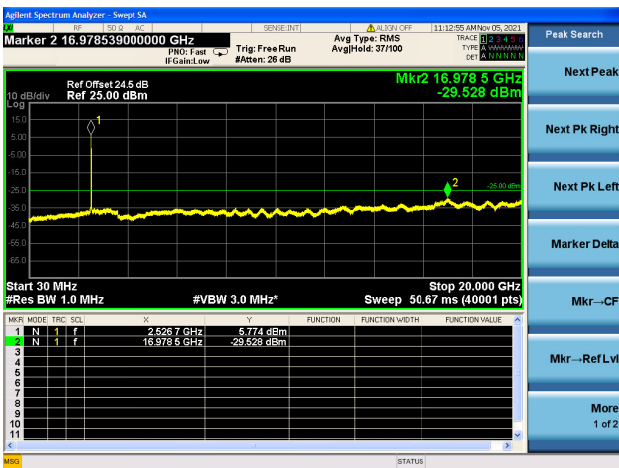

Mid CH/QPSK/FULL RB