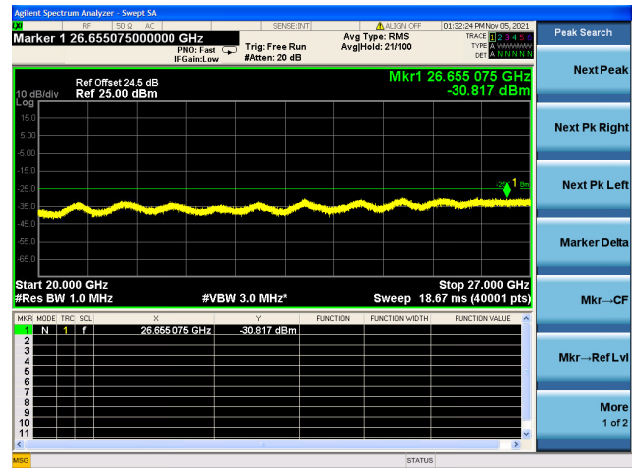

Mid CH/QPSK/FULL RB

Mid CH/QPSK/FULL RB

High CH/QPSK/1RB0 and 1RB99

High CH/QPSK/1RB0 and 1RB99

High CH/QPSK/1RB74 and 1RB0

High CH/QPSK/1RB74 and 1RB0

High CH/QPSK/FULL RB

High CH/QPSK/FULL RB

LTE Band 7C CSE

Channel Bandwidth: 20MHz+10MHz

LOW CH/QPSK/1RB0 and 1RB49

LOW CH/QPSK/1RB0 and 1RB49

LOW CH/QPSK/1RB99 and 1RB0

LOW CH/QPSK/1RB99 and 1RB0

LOW CH/QPSK/FULL RB

LOW CH/QPSK/FULL RB