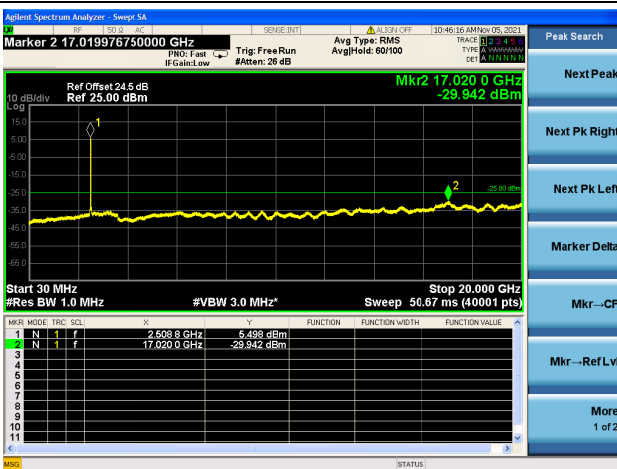

LTE Band 7C CSE

Channel Bandwidth: 20MHz+10MHz

LOW CH/QPSK/1RB0 and 1RB49

LOW CH/QPSK/1RB0 and 1RB49

LOW CH/QPSK/1RB99 and 1RB0

LOW CH/QPSK/1RB99 and 1RB0

LOW CH/QPSK/FULL RB

LOW CH/QPSK/FULL RB