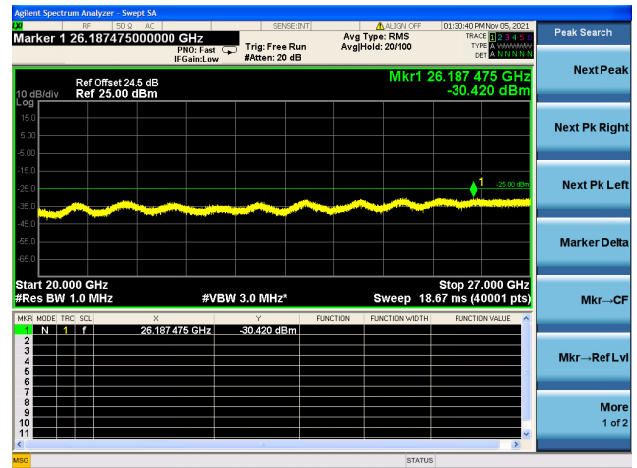

Mid CH/QPSK/1RB0 and 1RB74

Mid CH/QPSK/1RB0 and 1RB74

Mid CH/QPSK/1RB74 and 1RB0

Mid CH/QPSK/1RB74 and 1RB0

Mid CH/QPSK/FULL RB

Mid CH/QPSK/FULL RB

High CH/QPSK/1RB0 and 1RB74

High CH/QPSK/1RB0 and 1RB74

High CH/QPSK/1RB74 and 1RB0

High CH/QPSK/1RB74 and 1RB0

High CH/QPSK/FULL RB

High CH/QPSK/FULL RB

LTE Band 7C CSE

Channel Bandwidth: 15MHz+20MHz

LOW CH/QPSK/1RB0 and 1RB99

LOW CH/QPSK/1RB0 and 1RB99