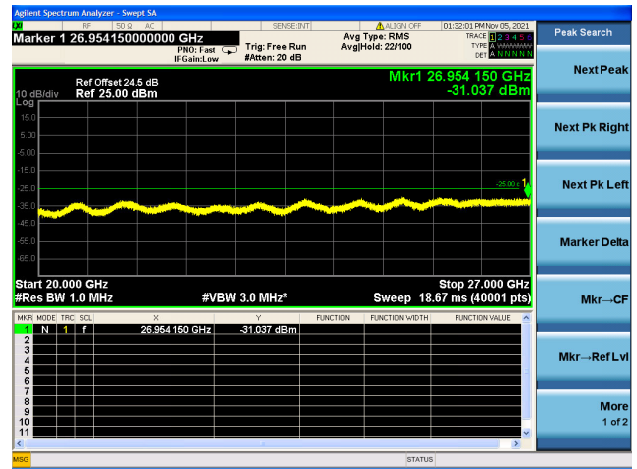

High CH/QPSK/1RB74 and 1RB0

High CH/QPSK/1RB74 and 1RB0

High CH/QPSK/FULL RB

High CH/QPSK/FULL RB

LTE Band 7C CSE

Channel Bandwidth: 15MHz+20MHz

LOW CH/QPSK/1RB0 and 1RB99

LOW CH/QPSK/1RB0 and 1RB99

LOW CH/QPSK/1RB74 and 1RB0

LOW CH/QPSK/1RB74 and 1RB0

LOW CH/QPSK/FULL RB

LOW CH/QPSK/FULL RB

Mid CH/QPSK/1RB0 and 1RB99

Mid CH/QPSK/1RB0 and 1RB99

Mid CH/QPSK/1RB74 and 1RB0

Mid CH/QPSK/1RB74 and 1RB0

Mid CH/QPSK/FULL RB

Mid CH/QPSK/FULL RB

High CH/QPSK/1RB0 and 1RB99

High CH/QPSK/1RB0 and 1RB99

High CH/QPSK/1RB74 and 1RB0

High CH/QPSK/1RB74 and 1RB0

High CH/QPSK/FULL RB

High CH/QPSK/FULL RB

LTE Band 7C CSE

Channel Bandwidth: 20MHz+10MHz

LOW CH/QPSK/1RB0 and 1RB49

LOW CH/QPSK/1RB0 and 1RB49

LOW CH/QPSK/1RB99 and 1RB0

LOW CH/QPSK/1RB99 and 1RB0

LOW CH/QPSK/FULL RB

LOW CH/QPSK/FULL RB