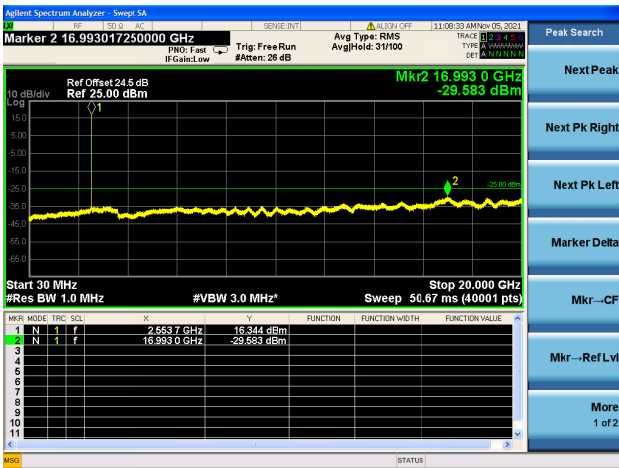

Mid CH/QPSK/1RB0 and 1RB74

Mid CH/QPSK/1RB0 and 1RB74

Mid CH/QPSK/1RB74 and 1RB0

Mid CH/QPSK/1RB74 and 1RB0

Mid CH/QPSK/FULL RB

Mid CH/QPSK/FULL RB

High CH/QPSK/1RB0 and 1RB74

High CH/QPSK/1RB0 and 1RB74

High CH/QPSK/1RB74 and 1RB0

High CH/QPSK/1RB74 and 1RB0

High CH/QPSK/FULL RB

High CH/QPSK/FULL RB

LTE Band 7C CSE

Channel Bandwidth: 15MHz+20MHz

LOW CH/QPSK/1RB0 and 1RB99

LOW CH/QPSK/1RB0 and 1RB99