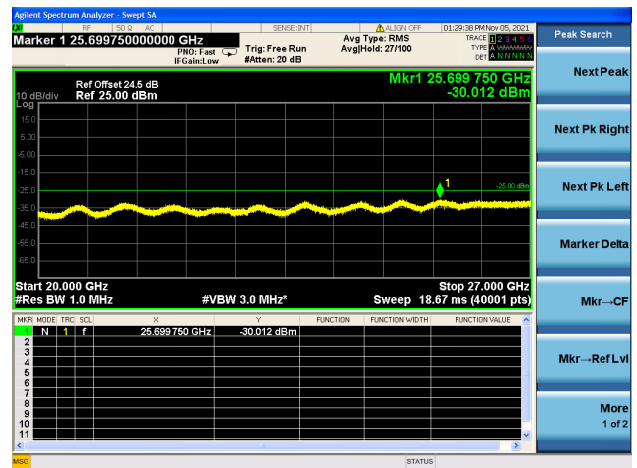

Mid CH/QPSK/1RB0 and 1RB74

Mid CH/QPSK/1RB0 and 1RB74

Mid CH/QPSK/1RB74 and 1RB0

Mid CH/QPSK/1RB74 and 1RB0

Mid CH/QPSK/FULL RB

Mid CH/QPSK/FULL RB

High CH/QPSK/1RB0 and 1RB74

High CH/QPSK/1RB0 and 1RB74

High CH/QPSK/1RB74 and 1RB0

High CH/QPSK/1RB74 and 1RB0

High CH/QPSK/FULL RB

High CH/QPSK/FULL RB

LTE Band 7C CSE

Channel Bandwidth: 15MHz+20MHz

LOW CH/QPSK/1RB0 and 1RB99

LOW CH/QPSK/1RB0 and 1RB99