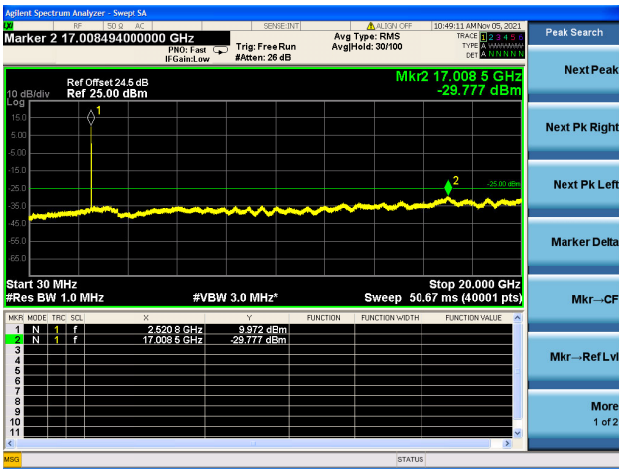

Mid CH/QPSK/1RB0 and 1RB49