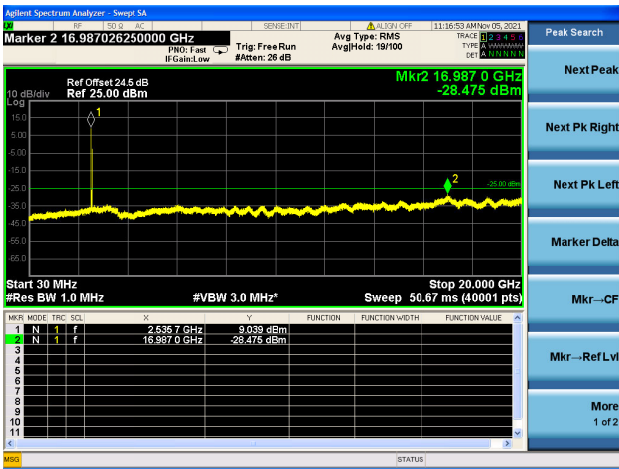

Mid CH/QPSK/FULL RB

Mid CH/QPSK/FULL RB

High CH/QPSK/1RB0 and 1RB99

High CH/QPSK/1RB0 and 1RB99

High CH/QPSK/1RB74 and 1RB0

High CH/QPSK/1RB74 and 1RB0

High CH/QPSK/FULL RB

High CH/QPSK/FULL RB

LTE Band 7C CSE

Channel Bandwidth: 20MHz+10MHz

LOW CH/QPSK/1RB0 and 1RB49

LOW CH/QPSK/1RB0 and 1RB49

LOW CH/QPSK/1RB99 and 1RB0

LOW CH/QPSK/1RB99 and 1RB0

LOW CH/QPSK/FULL RB

LOW CH/QPSK/FULL RB