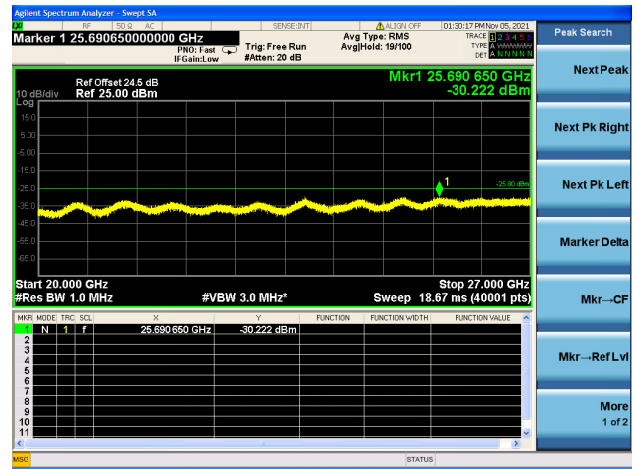

Mid CH/QPSK/1RB0 and 1RB74

Mid CH/QPSK/1RB0 and 1RB74

Mid CH/QPSK/1RB74 and 1RB0

Mid CH/QPSK/1RB74 and 1RB0

Mid CH/QPSK/FULL RB

Mid CH/QPSK/FULL RB

High CH/QPSK/1RB0 and 1RB74

High CH/QPSK/1RB0 and 1RB74

High CH/QPSK/1RB74 and 1RB0

High CH/QPSK/1RB74 and 1RB0

High CH/QPSK/FULL RB

High CH/QPSK/FULL RB

LTE Band 7C CSE

Channel Bandwidth: 15MHz+20MHz

LOW CH/QPSK/1RB0 and 1RB99

LOW CH/QPSK/1RB0 and 1RB99