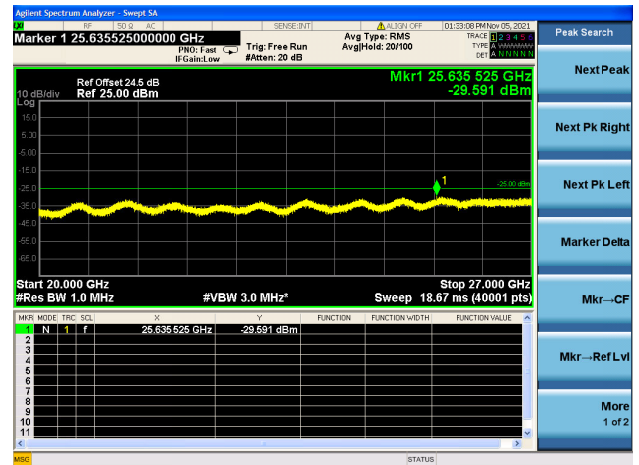

LTE Band 7C CSE

Channel Bandwidth: 20MHz+10MHz

LOW CH/QPSK/1RB0 and 1RB49

LOW CH/QPSK/1RB0 and 1RB49

LOW CH/QPSK/1RB99 and 1RB0

LOW CH/QPSK/1RB99 and 1RB0

LOW CH/QPSK/FULL RB

LOW CH/QPSK/FULL RB