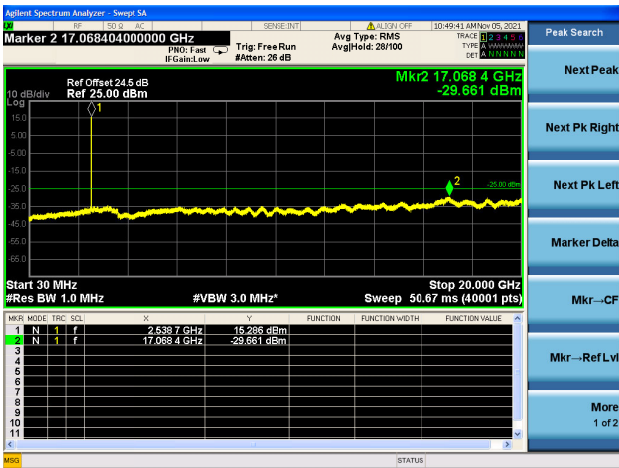

Mid CH/QPSK/1RB99 and 1RB0