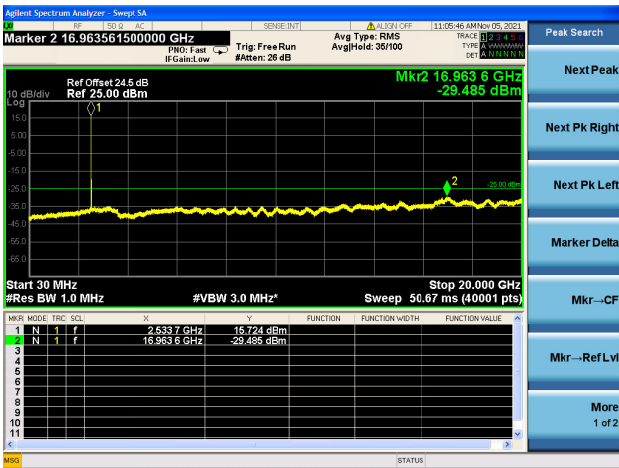

Mid CH/QPSK/1RB0 and 1RB74

Mid CH/QPSK/1RB0 and 1RB74

Mid CH/QPSK/1RB74 and 1RB0

Mid CH/QPSK/1RB74 and 1RB0

Mid CH/QPSK/FULL RB

Mid CH/QPSK/FULL RB

High CH/QPSK/1RB0 and 1RB74

High CH/QPSK/1RB0 and 1RB74

High CH/QPSK/1RB74 and 1RB0

High CH/QPSK/1RB74 and 1RB0

High CH/QPSK/FULL RB

High CH/QPSK/FULL RB

LTE Band 7C CSE

Channel Bandwidth: 15MHz+20MHz

LOW CH/QPSK/1RB0 and 1RB99

LOW CH/QPSK/1RB0 and 1RB99