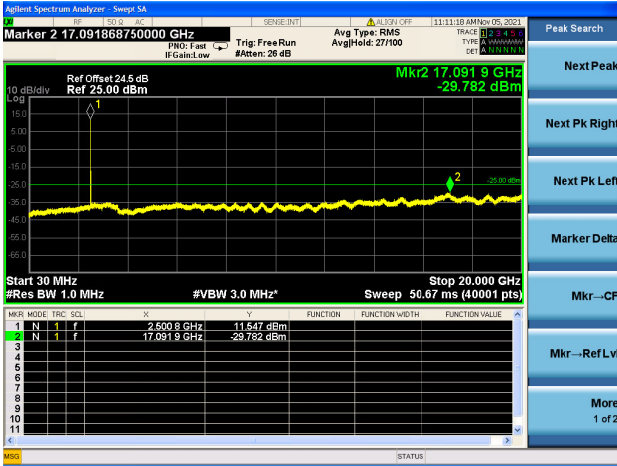

High CH/QPSK/1RB74 and 1RB0

High CH/QPSK/1RB74 and 1RB0

High CH/QPSK/FULL RB

High CH/QPSK/FULL RB

LTE Band 7C CSE

Channel Bandwidth: 15MHz+20MHz

LOW CH/QPSK/1RB0 and 1RB99

LOW CH/QPSK/1RB0 and 1RB99

LOW CH/QPSK/1RB74 and 1RB0

LOW CH/QPSK/1RB74 and 1RB0

LOW CH/QPSK/FULL RB

LOW CH/QPSK/FULL RB

Mid CH/QPSK/1RB0 and 1RB99

Mid CH/QPSK/1RB0 and 1RB99

Mid CH/QPSK/1RB74 and 1RB0

Mid CH/QPSK/1RB74 and 1RB0