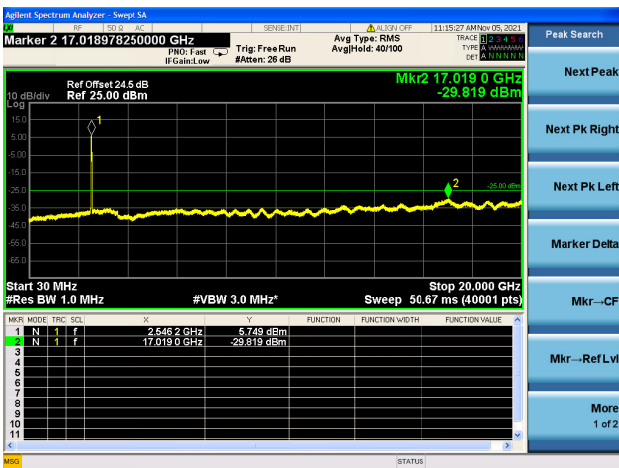

Mid CH/QPSK/FULL RB

Mid CH/QPSK/FULL RB

High CH/QPSK/1RB0 and 1RB99

High CH/QPSK/1RB0 and 1RB99

High CH/QPSK/1RB74 and 1RB0

High CH/QPSK/1RB74 and 1RB0

High CH/QPSK/FULL RB

High CH/QPSK/FULL RB

LTE Band 7C CSE

Channel Bandwidth: 20MHz+10MHz

LOW CH/QPSK/1RB0 and 1RB49

LOW CH/QPSK/1RB0 and 1RB49

LOW CH/QPSK/1RB99 and 1RB0

LOW CH/QPSK/1RB99 and 1RB0

LOW CH/QPSK/FULL RB

LOW CH/QPSK/FULL RB