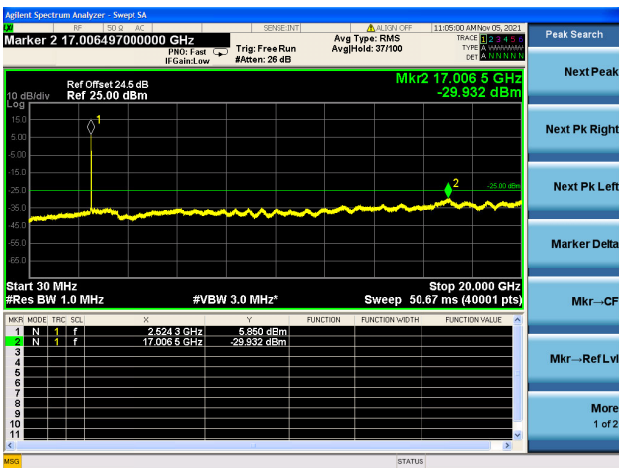

Mid CH/QPSK/1RB0 and 1RB74

Mid CH/QPSK/1RB0 and 1RB74

Mid CH/QPSK/1RB74 and 1RB0

Mid CH/QPSK/1RB74 and 1RB0

Mid CH/QPSK/FULL RB

Mid CH/QPSK/FULL RB

High CH/QPSK/1RB0 and 1RB74

High CH/QPSK/1RB0 and 1RB74

High CH/QPSK/1RB74 and 1RB0

High CH/QPSK/1RB74 and 1RB0

High CH/QPSK/FULL RB

High CH/QPSK/FULL RB

LTE Band 7C CSE

Channel Bandwidth: 15MHz+20MHz

LOW CH/QPSK/1RB0 and 1RB99

LOW CH/QPSK/1RB0 and 1RB99