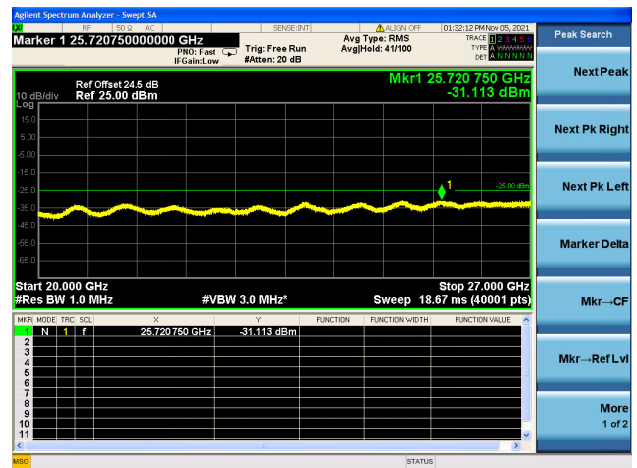

Mid CH/QPSK/FULL RB

Mid CH/QPSK/FULL RB

High CH/QPSK/1RB0 and 1RB99

High CH/QPSK/1RB0 and 1RB99

High CH/QPSK/1RB74 and 1RB0

High CH/QPSK/1RB74 and 1RB0

High CH/QPSK/FULL RB

High CH/QPSK/FULL RB

LTE Band 7C CSE

Channel Bandwidth: 20MHz+10MHz

LOW CH/QPSK/1RB0 and 1RB49

LOW CH/QPSK/1RB0 and 1RB49

LOW CH/QPSK/1RB99 and 1RB0

LOW CH/QPSK/1RB99 and 1RB0

LOW CH/QPSK/FULL RB

LOW CH/QPSK/FULL RB