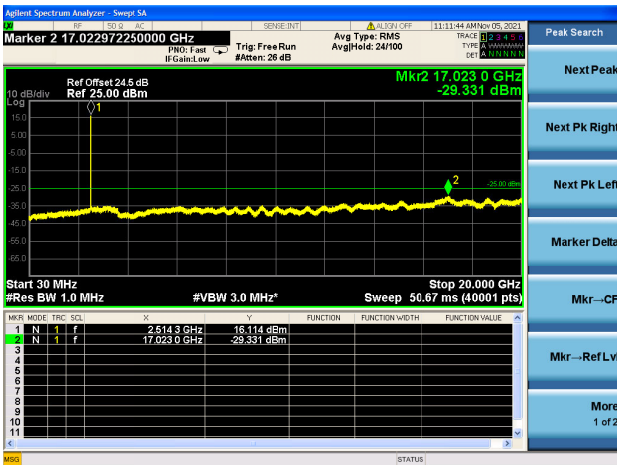

High CH/QPSK/1RB74 and 1RB0

High CH/QPSK/1RB74 and 1RB0

High CH/QPSK/FULL RB

High CH/QPSK/FULL RB

LTE Band 7C CSE

Channel Bandwidth: 15MHz+20MHz

LOW CH/QPSK/1RB0 and 1RB99

LOW CH/QPSK/1RB0 and 1RB99

LOW CH/QPSK/1RB74 and 1RB0

LOW CH/QPSK/1RB74 and 1RB0

LOW CH/QPSK/FULL RB

LOW CH/QPSK/FULL RB

Mid CH/QPSK/1RB0 and 1RB99

Mid CH/QPSK/1RB0 and 1RB99

Mid CH/QPSK/1RB74 and 1RB0

Mid CH/QPSK/1RB74 and 1RB0