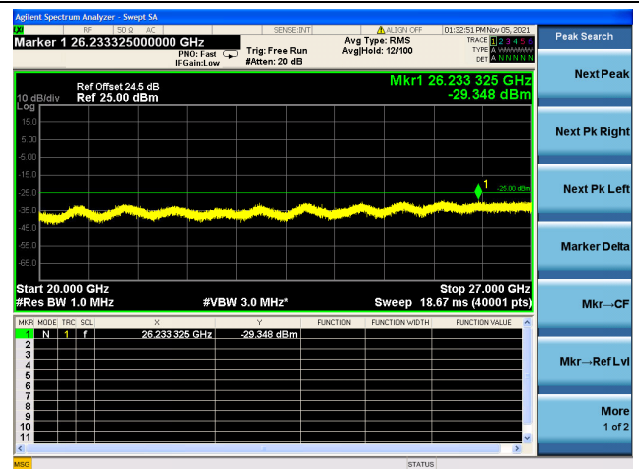

LTE Band 7C CSE

Channel Bandwidth: 20MHz+10MHz

LOW CH/QPSK/1RB0 and 1RB49

LOW CH/QPSK/1RB0 and 1RB49

LOW CH/QPSK/1RB99 and 1RB0

LOW CH/QPSK/1RB99 and 1RB0

LOW CH/QPSK/FULL RB

LOW CH/QPSK/FULL RB