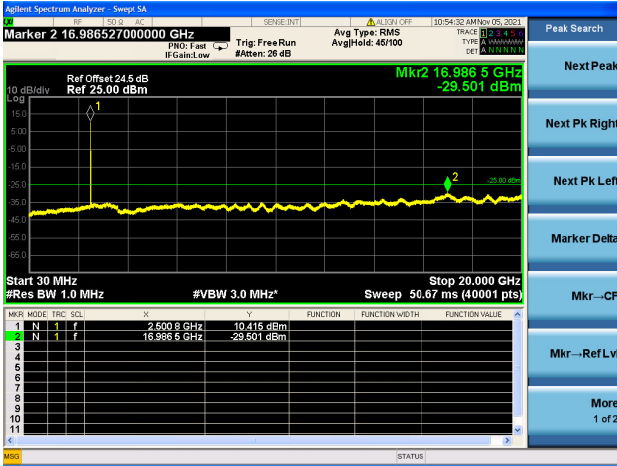

LTE Band 7C CSE

Channel Bandwidth: 10MHz+20MHz

LOW CH/QPSK/1RB0 and 1RB99

LOW CH/QPSK/1RB0 and 1RB99

LOW CH/QPSK/1RB49 and 1RB0

LOW CH/QPSK/1RB49 and 1RB0

LOW CH/QPSK/FULL RB

LOW CH/QPSK/FULL RB

High CH/QPSK/1RB49 and 1RB0

High CH/QPSK/1RB49 and 1RB0

High CH/QPSK/FULL RB

High CH/QPSK/FULL RB

LTE Band 7C CSE

Channel Bandwidth: 15MHz+10MHz

LOW CH/QPSK/1RB0 and 1RB49

LOW CH/QPSK/1RB0 and 1RB49