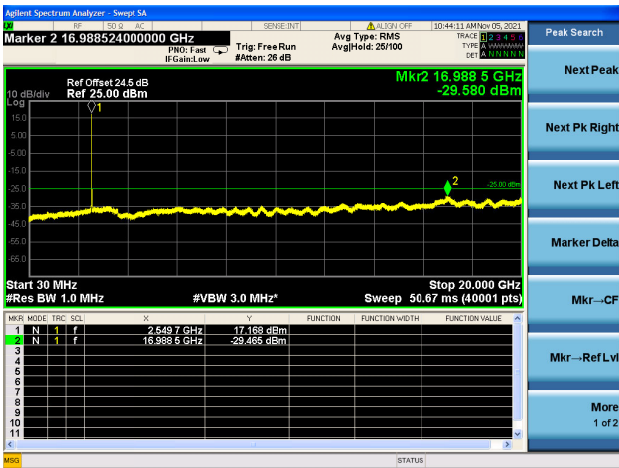

LTE Band 7C CSE

Channel Bandwidth: 10MHz+20MHz

LOW CH/QPSK/1RB0 and 1RB99

LOW CH/QPSK/1RB0 and 1RB99

LOW CH/QPSK/1RB49 and 1RB0

LOW CH/QPSK/1RB49 and 1RB0

LOW CH/QPSK/FULL RB

LOW CH/QPSK/FULL RB

Mid CH/QPSK/1RB0 and 1RB99

Mid CH/QPSK/1RB0 and 1RB99

Mid CH/QPSK/1RB49 and 1RB0

Mid CH/QPSK/1RB49 and 1RB0

Mid CH/QPSK/FULL RB

Mid CH/QPSK/FULL RB

High CH/QPSK/1RB0 and 1RB99

High CH/QPSK/1RB0 and 1RB99

High CH/QPSK/1RB49 and 1RB0

High CH/QPSK/1RB49 and 1RB0

High CH/QPSK/FULL RB

High CH/QPSK/FULL RB

LTE Band 7C CSE

Channel Bandwidth: 15MHz+10MHz

LOW CH/QPSK/1RB0 and 1RB49

LOW CH/QPSK/1RB0 and 1RB49