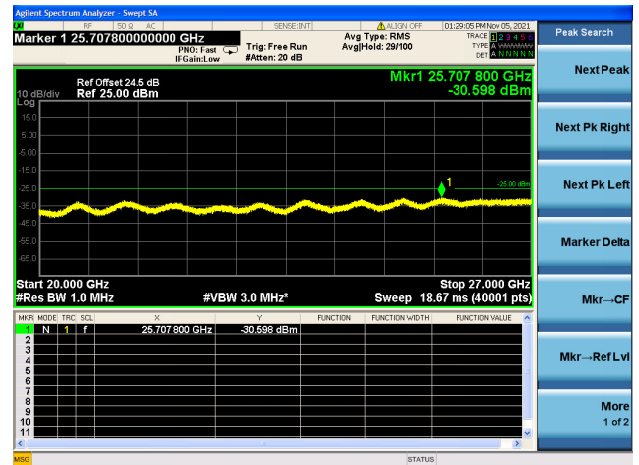

LTE Band 7C CSE

Channel Bandwidth: 15MHz+15MHz

LOW CH/QPSK/1RB0 and 1RB74

LOW CH/QPSK/1RB0 and 1RB74

LOW CH/QPSK/1RB74 and 1RB0

LOW CH/QPSK/1RB74 and 1RB0

LOW CH/QPSK/FULL RB

LOW CH/QPSK/FULL RB