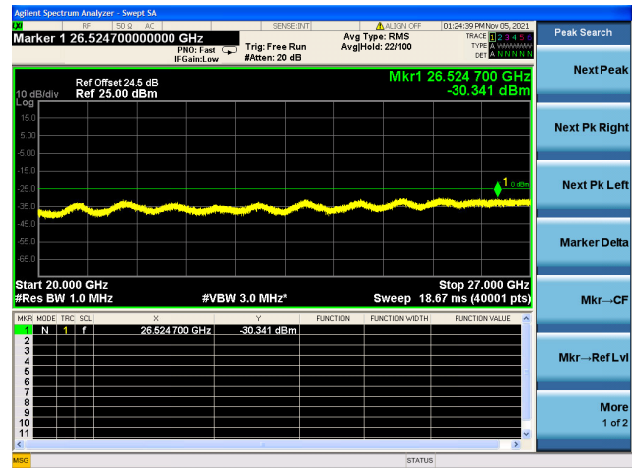

LTE Band 7C CSE

Channel Bandwidth: 10MHz+20MHz

LOW CH/QPSK/1RB0 and 1RB99

LOW CH/QPSK/1RB0 and 1RB99

LOW CH/QPSK/1RB49 and 1RB0

LOW CH/QPSK/1RB49 and 1RB0

LOW CH/QPSK/FULL RB

LOW CH/QPSK/FULL RB

Mid CH/QPSK/1RB0 and 1RB99

Mid CH/QPSK/1RB0 and 1RB99

Mid CH/QPSK/1RB49 and 1RB0

Mid CH/QPSK/1RB49 and 1RB0

Mid CH/QPSK/FULL RB

Mid CH/QPSK/FULL RB

High CH/QPSK/1RB0 and 1RB99

High CH/QPSK/1RB0 and 1RB99

High CH/QPSK/1RB49 and 1RB0

High CH/QPSK/1RB49 and 1RB0

High CH/QPSK/FULL RB

High CH/QPSK/FULL RB

LTE Band 7C CSE

Channel Bandwidth: 15MHz+10MHz

LOW CH/QPSK/1RB0 and 1RB49

LOW CH/QPSK/1RB0 and 1RB49