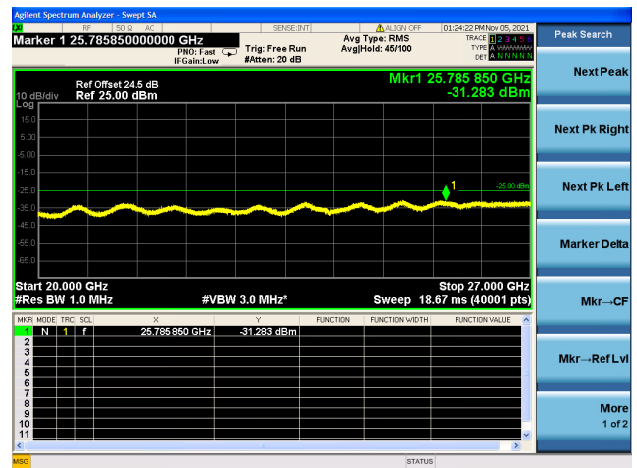

LTE Band 7C CSE

Channel Bandwidth: 10MHz+20MHz

LOW CH/QPSK/1RB0 and 1RB99

LOW CH/QPSK/1RB0 and 1RB99

LOW CH/QPSK/1RB49 and 1RB0

LOW CH/QPSK/1RB49 and 1RB0

LOW CH/QPSK/FULL RB

LOW CH/QPSK/FULL RB

High CH/QPSK/1RB49 and 1RB0

High CH/QPSK/1RB49 and 1RB0

High CH/QPSK/FULL RB

High CH/QPSK/FULL RB

LTE Band 7C CSE

Channel Bandwidth: 15MHz+10MHz

LOW CH/QPSK/1RB0 and 1RB49

LOW CH/QPSK/1RB0 and 1RB49