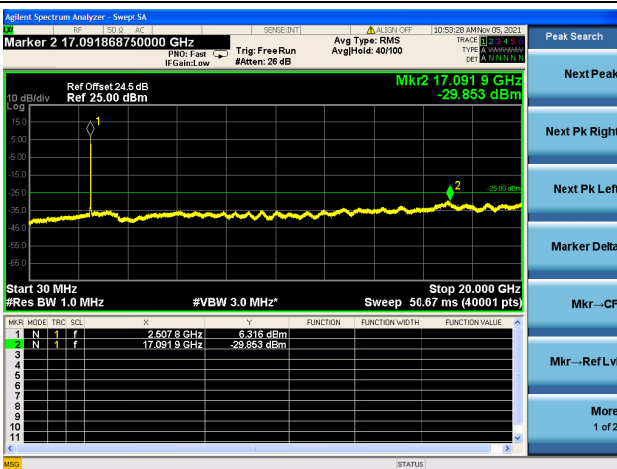

LOW CH/QPSK/FULL RB

LOW CH/QPSK/FULL RB