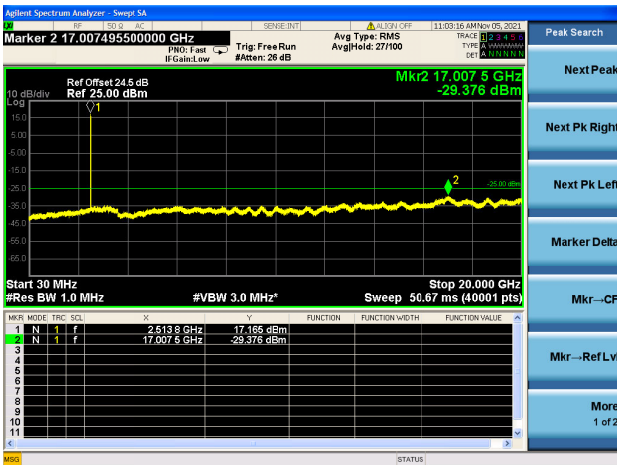

LTE Band 7C CSE

Channel Bandwidth: 15MHz+15MHz

LOW CH/QPSK/1RB0 and 1RB74

LOW CH/QPSK/1RB0 and 1RB74

LOW CH/QPSK/1RB74 and 1RB0

LOW CH/QPSK/1RB74 and 1RB0

LOW CH/QPSK/FULL RB

LOW CH/QPSK/FULL RB