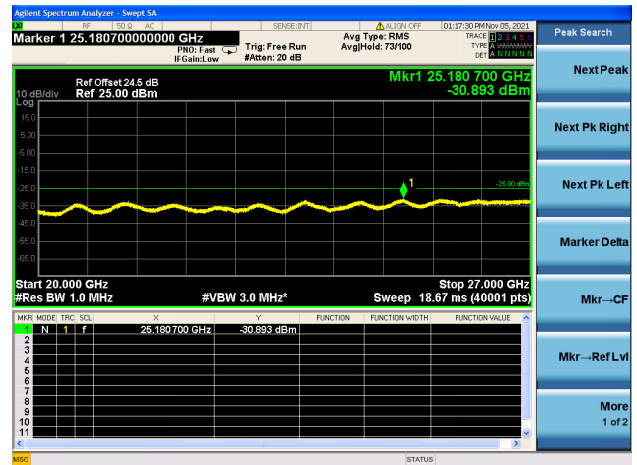

LTE Band 7C CSE

Channel Bandwidth: 10MHz+20MHz

LOW CH/QPSK/1RB0 and 1RB99

LOW CH/QPSK/1RB0 and 1RB99

LOW CH/QPSK/1RB49 and 1RB0

LOW CH/QPSK/1RB49 and 1RB0

LOW CH/QPSK/FULL RB

LOW CH/QPSK/FULL RB

Mid CH/QPSK/1RB0 and 1RB99

Mid CH/QPSK/1RB0 and 1RB99

Mid CH/QPSK/1RB49 and 1RB0

Mid CH/QPSK/1RB49 and 1RB0

Mid CH/QPSK/FULL RB

Mid CH/QPSK/FULL RB

High CH/QPSK/1RB0 and 1RB99

High CH/QPSK/1RB0 and 1RB99

High CH/QPSK/1RB49 and 1RB0

High CH/QPSK/1RB49 and 1RB0

High CH/QPSK/FULL RB

High CH/QPSK/FULL RB

LTE Band 7C CSE

Channel Bandwidth: 15MHz+10MHz

LOW CH/QPSK/1RB0 and 1RB49

LOW CH/QPSK/1RB0 and 1RB49