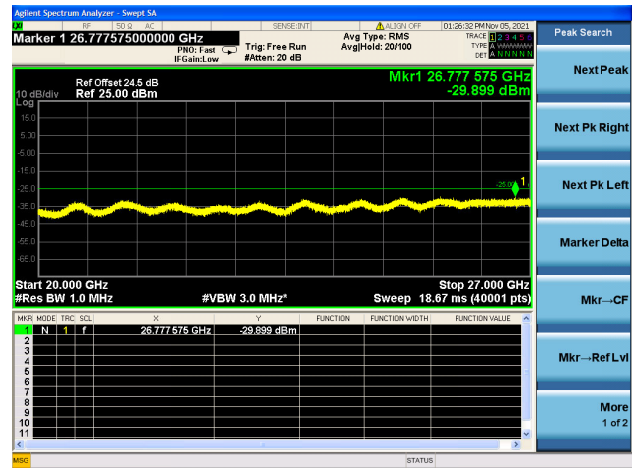

High CH/QPSK/1RB49 and 1RB0

High CH/QPSK/1RB49 and 1RB0

High CH/QPSK/FULL RB

High CH/QPSK/FULL RB

LTE Band 7C CSE

Channel Bandwidth: 15MHz+10MHz

LOW CH/QPSK/1RB0 and 1RB49

LOW CH/QPSK/1RB0 and 1RB49

LOW CH/QPSK/1RB74 and 1RB0

LOW CH/QPSK/1RB74 and 1RB0

LOW CH/QPSK/FULL RB

LOW CH/QPSK/FULL RB

Mid CH/QPSK/1RB0 and 1RB49

Mid CH/QPSK/1RB0 and 1RB49

Mid CH/QPSK/1RB74 and 1RB0

Mid CH/QPSK/1RB74 and 1RB0