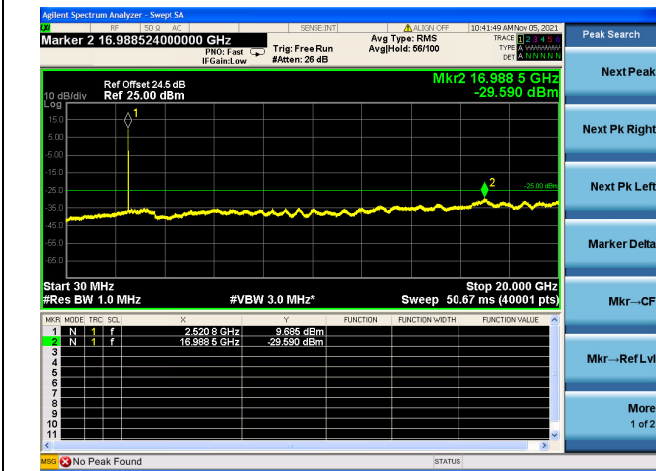

LTE Band 7C CSE

Channel Bandwidth: 10MHz+20MHz

LOW CH/QPSK/1RB0 and 1RB99

LOW CH/QPSK/1RB0 and 1RB99

LOW CH/QPSK/1RB49 and 1RB0

LOW CH/QPSK/1RB49 and 1RB0

LOW CH/QPSK/FULL RB

LOW CH/QPSK/FULL RB

Mid CH/QPSK/1RB0 and 1RB99

Mid CH/QPSK/1RB0 and 1RB99

Mid CH/QPSK/1RB49 and 1RB0

Mid CH/QPSK/1RB49 and 1RB0

Mid CH/QPSK/FULL RB

Mid CH/QPSK/FULL RB

High CH/QPSK/1RB0 and 1RB99

High CH/QPSK/1RB0 and 1RB99

High CH/QPSK/1RB49 and 1RB0

High CH/QPSK/1RB49 and 1RB0

High CH/QPSK/FULL RB

High CH/QPSK/FULL RB

LTE Band 7C CSE

Channel Bandwidth: 15MHz+10MHz

LOW CH/QPSK/1RB0 and 1RB49

LOW CH/QPSK/1RB0 and 1RB49