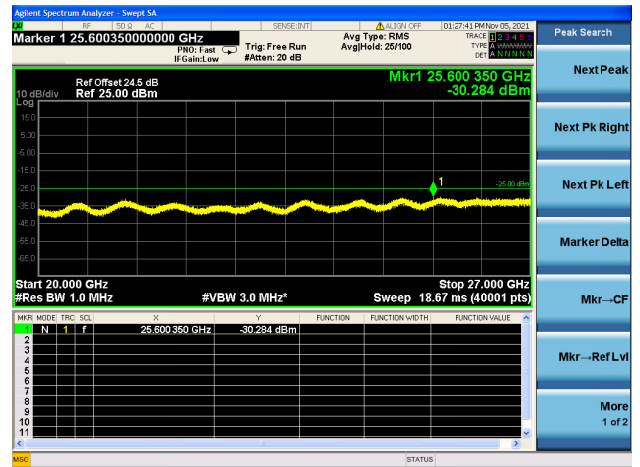

Mid CH/QPSK/FULL RB

Mid CH/QPSK/FULL RB

High CH/QPSK/1RB0 and 1RB49

High CH/QPSK/1RB0 and 1RB49

High CH/QPSK/1RB74 and 1RB0

High CH/QPSK/1RB74 and 1RB0

High CH/QPSK/FULL RB

High CH/QPSK/FULL RB

LTE Band 7C CSE

Channel Bandwidth: 15MHz+15MHz

LOW CH/QPSK/1RB0 and 1RB74

LOW CH/QPSK/1RB0 and 1RB74

LOW CH/QPSK/1RB74 and 1RB0

LOW CH/QPSK/1RB74 and 1RB0

LOW CH/QPSK/FULL RB

LOW CH/QPSK/FULL RB