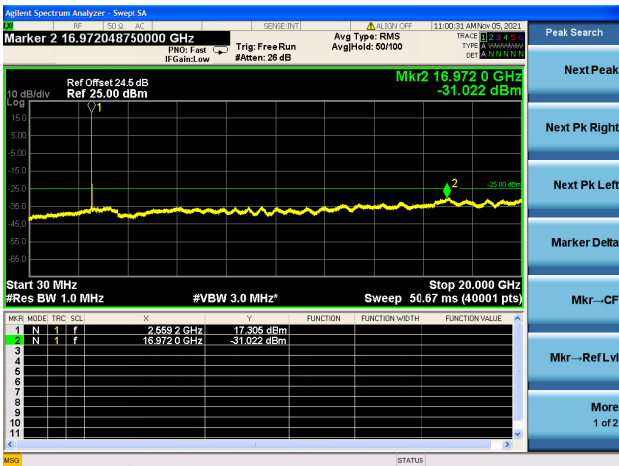

Mid CH/QPSK/FULL RB

Mid CH/QPSK/FULL RB

High CH/QPSK/1RB0 and 1RB49

High CH/QPSK/1RB0 and 1RB49

High CH/QPSK/1RB74 and 1RB0

High CH/QPSK/1RB74 and 1RB0

High CH/QPSK/FULL RB

High CH/QPSK/FULL RB

LTE Band 7C CSE

Channel Bandwidth: 15MHz+15MHz

LOW CH/QPSK/1RB0 and 1RB74

LOW CH/QPSK/1RB0 and 1RB74

LOW CH/QPSK/1RB74 and 1RB0

LOW CH/QPSK/1RB74 and 1RB0

LOW CH/QPSK/FULL RB

LOW CH/QPSK/FULL RB