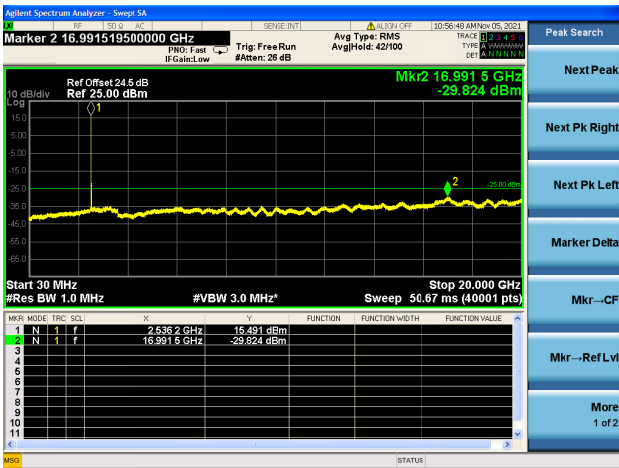

High CH/QPSK/1RB49 and 1RB0

High CH/QPSK/1RB49 and 1RB0

High CH/QPSK/FULL RB

High CH/QPSK/FULL RB

LTE Band 7C CSE

Channel Bandwidth: 15MHz+10MHz

LOW CH/QPSK/1RB0 and 1RB49

LOW CH/QPSK/1RB0 and 1RB49

LOW CH/QPSK/1RB74 and 1RB0

LOW CH/QPSK/1RB74 and 1RB0

LOW CH/QPSK/FULL RB

LOW CH/QPSK/FULL RB

Mid CH/QPSK/1RB0 and 1RB49

Mid CH/QPSK/1RB0 and 1RB49

Mid CH/QPSK/1RB74 and 1RB0

Mid CH/QPSK/1RB74 and 1RB0