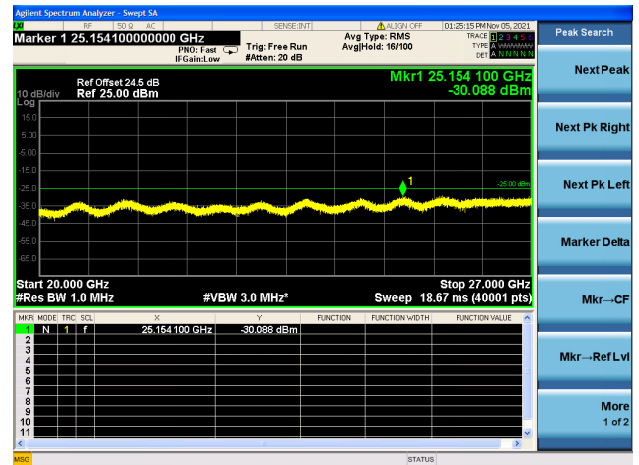

LOW CH/QPSK/1RB74 and 1RB0

LOW CH/QPSK/1RB74 and 1RB0