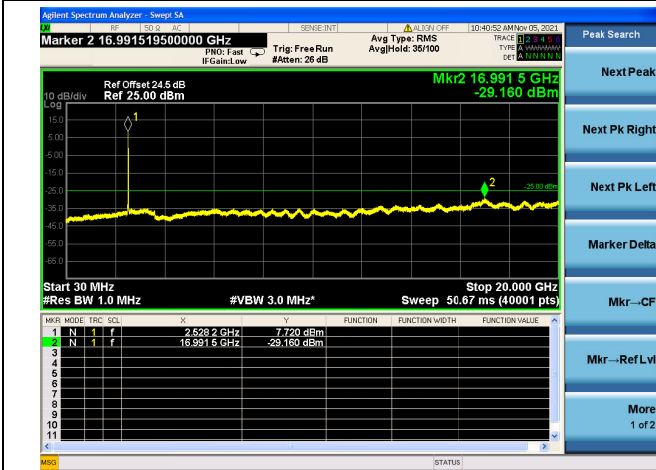

LTE Band 7C CSE

Channel Bandwidth: 10MHz+20MHz

LOW CH/QPSK/1RB0 and 1RB99

LOW CH/QPSK/1RB0 and 1RB99

LOW CH/QPSK/1RB49 and 1RB0

LOW CH/QPSK/1RB49 and 1RB0

LOW CH/QPSK/FULL RB

LOW CH/QPSK/FULL RB

Mid CH/QPSK/1RB0 and 1RB99

Mid CH/QPSK/1RB0 and 1RB99

Mid CH/QPSK/1RB49 and 1RB0

Mid CH/QPSK/1RB49 and 1RB0

Mid CH/QPSK/FULL RB

Mid CH/QPSK/FULL RB

High CH/QPSK/1RB0 and 1RB99

High CH/QPSK/1RB0 and 1RB99

High CH/QPSK/1RB49 and 1RB0

High CH/QPSK/1RB49 and 1RB0

High CH/QPSK/FULL RB

High CH/QPSK/FULL RB

LTE Band 7C CSE

Channel Bandwidth: 15MHz+10MHz

LOW CH/QPSK/1RB0 and 1RB49

LOW CH/QPSK/1RB0 and 1RB49