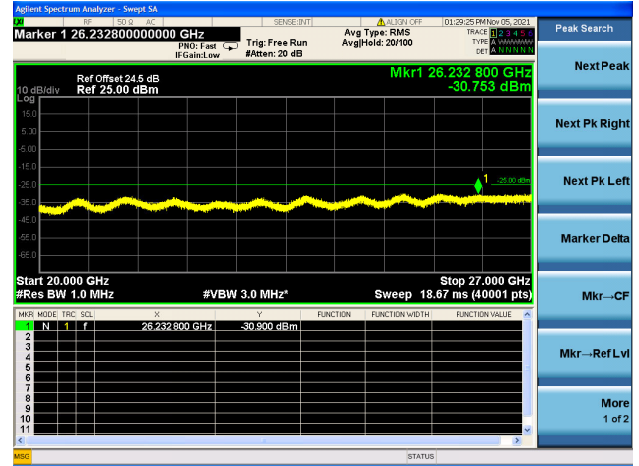

Mid CH/QPSK/FULL RB

Mid CH/QPSK/FULL RB

High CH/QPSK/1RB0 and 1RB49

High CH/QPSK/1RB0 and 1RB49

High CH/QPSK/1RB74 and 1RB0

High CH/QPSK/1RB74 and 1RB0

High CH/QPSK/FULL RB

High CH/QPSK/FULL RB

LTE Band 7C CSE

Channel Bandwidth: 15MHz+15MHz

LOW CH/QPSK/1RB0 and 1RB74

LOW CH/QPSK/1RB0 and 1RB74

LOW CH/QPSK/1RB74 and 1RB0

LOW CH/QPSK/1RB74 and 1RB0

LOW CH/QPSK/FULL RB

LOW CH/QPSK/FULL RB