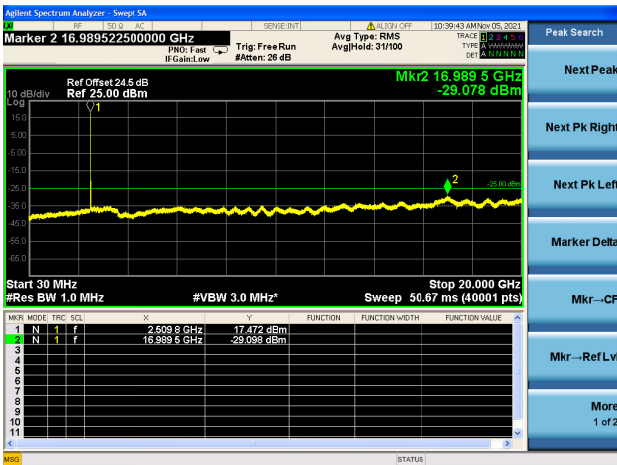

LTE Band 7C CSE

Channel Bandwidth: 10MHz+20MHz

LOW CH/QPSK/1RB0 and 1RB99

LOW CH/QPSK/1RB0 and 1RB99

LOW CH/QPSK/1RB49 and 1RB0

LOW CH/QPSK/1RB49 and 1RB0

LOW CH/QPSK/FULL RB

LOW CH/QPSK/FULL RB

Mid CH/QPSK/1RB0 and 1RB99

Mid CH/QPSK/1RB0 and 1RB99

Mid CH/QPSK/1RB49 and 1RB0

Mid CH/QPSK/1RB49 and 1RB0

Mid CH/QPSK/FULL RB

Mid CH/QPSK/FULL RB

High CH/QPSK/1RB0 and 1RB99

High CH/QPSK/1RB0 and 1RB99

High CH/QPSK/1RB49 and 1RB0

High CH/QPSK/1RB49 and 1RB0

High CH/QPSK/FULL RB

High CH/QPSK/FULL RB

LTE Band 7C CSE

Channel Bandwidth: 15MHz+10MHz

LOW CH/QPSK/1RB0 and 1RB49

LOW CH/QPSK/1RB0 and 1RB49