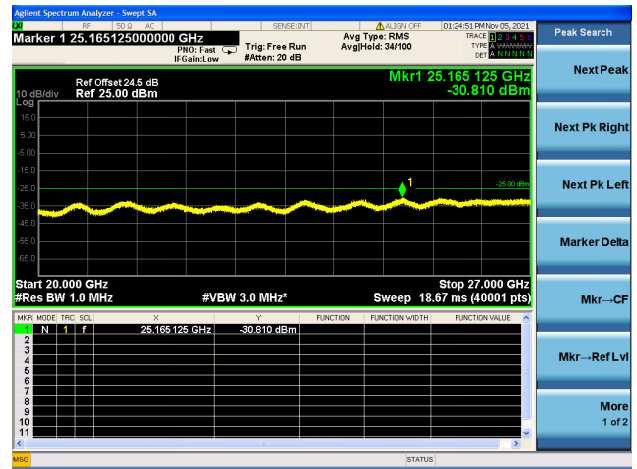

LTE Band 7C CSE

Channel Bandwidth: 10MHz+20MHz

LOW CH/QPSK/1RB0 and 1RB99

LOW CH/QPSK/1RB0 and 1RB99

LOW CH/QPSK/1RB49 and 1RB0

LOW CH/QPSK/1RB49 and 1RB0

LOW CH/QPSK/FULL RB

LOW CH/QPSK/FULL RB

Mid CH/QPSK/1RB0 and 1RB99

Mid CH/QPSK/1RB0 and 1RB99

Mid CH/QPSK/1RB49 and 1RB0

Mid CH/QPSK/1RB49 and 1RB0

Mid CH/QPSK/FULL RB

Mid CH/QPSK/FULL RB

High CH/QPSK/1RB0 and 1RB99

High CH/QPSK/1RB0 and 1RB99

High CH/QPSK/1RB49 and 1RB0

High CH/QPSK/1RB49 and 1RB0

High CH/QPSK/FULL RB

High CH/QPSK/FULL RB

LTE Band 7C CSE

Channel Bandwidth: 15MHz+10MHz

LOW CH/QPSK/1RB0 and 1RB49

LOW CH/QPSK/1RB0 and 1RB49