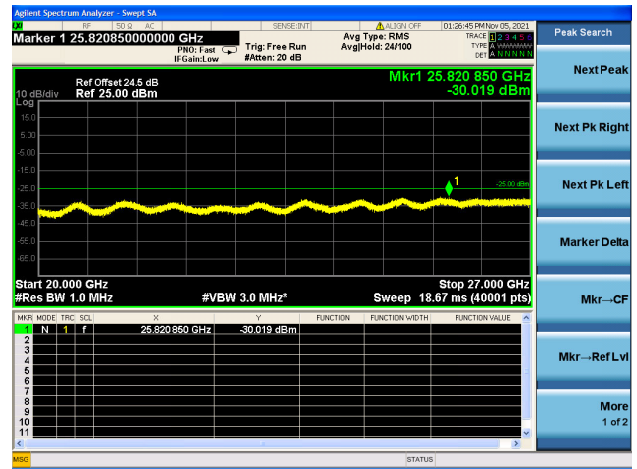

High CH/QPSK/1RB49 and 1RB0

High CH/QPSK/1RB49 and 1RB0

High CH/QPSK/FULL RB

High CH/QPSK/FULL RB

LTE Band 7C CSE

Channel Bandwidth: 15MHz+10MHz

LOW CH/QPSK/1RB0 and 1RB49

LOW CH/QPSK/1RB0 and 1RB49

LOW CH/QPSK/1RB74 and 1RB0

LOW CH/QPSK/1RB74 and 1RB0

LOW CH/QPSK/FULL RB

LOW CH/QPSK/FULL RB

Mid CH/QPSK/1RB0 and 1RB49

Mid CH/QPSK/1RB0 and 1RB49

Mid CH/QPSK/1RB74 and 1RB0

Mid CH/QPSK/1RB74 and 1RB0