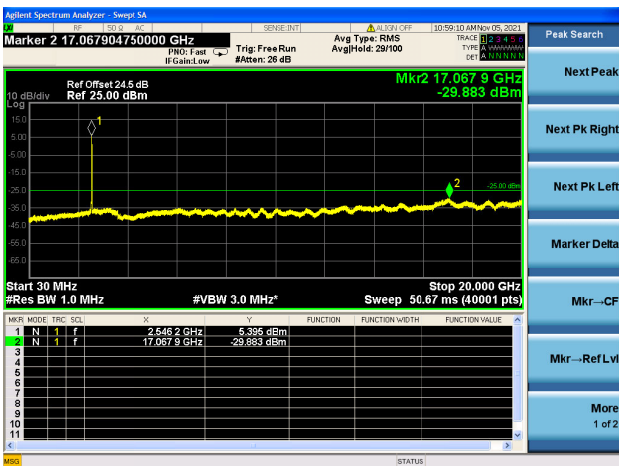

Mid CH/QPSK/FULL RB

Mid CH/QPSK/FULL RB

High CH/QPSK/1RB0 and 1RB49

High CH/QPSK/1RB0 and 1RB49

High CH/QPSK/1RB74 and 1RB0

High CH/QPSK/1RB74 and 1RB0

High CH/QPSK/FULL RB

High CH/QPSK/FULL RB

LTE Band 7C CSE

Channel Bandwidth: 15MHz+15MHz

LOW CH/QPSK/1RB0 and 1RB74

LOW CH/QPSK/1RB0 and 1RB74

LOW CH/QPSK/1RB74 and 1RB0

LOW CH/QPSK/1RB74 and 1RB0

LOW CH/QPSK/FULL RB

LOW CH/QPSK/FULL RB