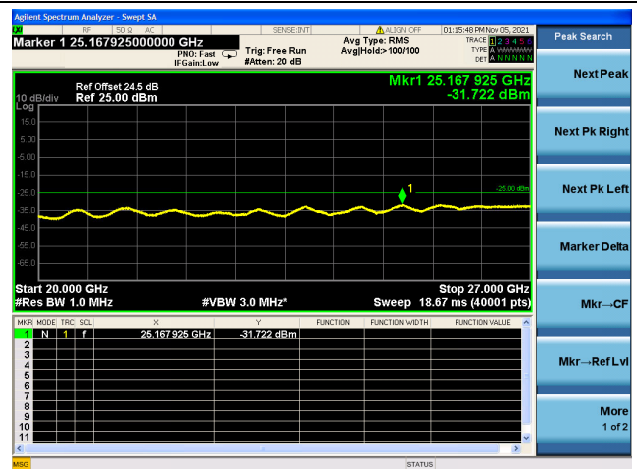

LTE Band 7C CSE

Channel Bandwidth: 10MHz+20MHz

LOW CH/QPSK/1RB0 and 1RB99

LOW CH/QPSK/1RB0 and 1RB99

LOW CH/QPSK/1RB49 and 1RB0

LOW CH/QPSK/1RB49 and 1RB0

LOW CH/QPSK/FULL RB

LOW CH/QPSK/FULL RB

Mid CH/QPSK/1RB0 and 1RB99

Mid CH/QPSK/1RB0 and 1RB99

Mid CH/QPSK/1RB49 and 1RB0

Mid CH/QPSK/1RB49 and 1RB0

Mid CH/QPSK/FULL RB

Mid CH/QPSK/FULL RB

High CH/QPSK/1RB0 and 1RB99

High CH/QPSK/1RB0 and 1RB99

High CH/QPSK/1RB49 and 1RB0

High CH/QPSK/1RB49 and 1RB0

High CH/QPSK/FULL RB

High CH/QPSK/FULL RB

LTE Band 7C CSE

Channel Bandwidth: 15MHz+10MHz

LOW CH/QPSK/1RB0 and 1RB49

LOW CH/QPSK/1RB0 and 1RB49