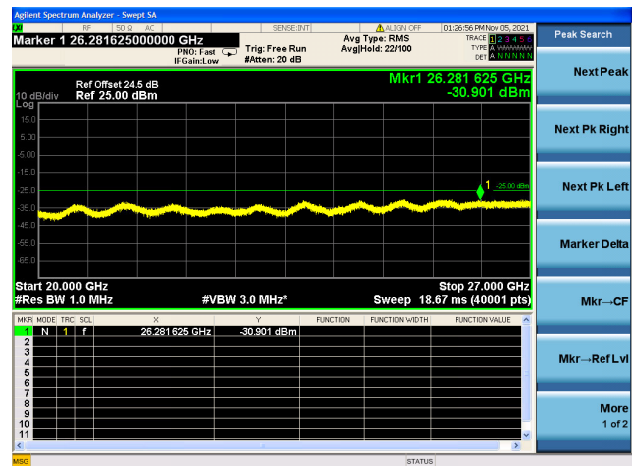

Mid CH/QPSK/FULL RB

Mid CH/QPSK/FULL RB

High CH/QPSK/1RB0 and 1RB49

High CH/QPSK/1RB0 and 1RB49

High CH/QPSK/1RB74 and 1RB0

High CH/QPSK/1RB74 and 1RB0

High CH/QPSK/FULL RB

High CH/QPSK/FULL RB

LTE Band 7C CSE

Channel Bandwidth: 15MHz+15MHz

LOW CH/QPSK/1RB0 and 1RB74

LOW CH/QPSK/1RB0 and 1RB74

LOW CH/QPSK/1RB74 and 1RB0

LOW CH/QPSK/1RB74 and 1RB0

LOW CH/QPSK/FULL RB

LOW CH/QPSK/FULL RB