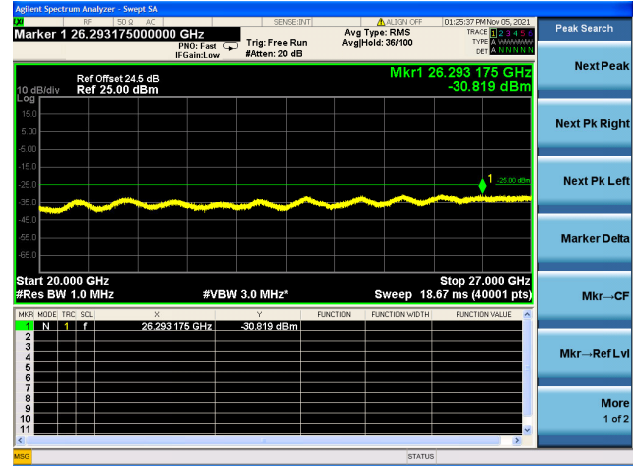

LTE Band 7C CSE

Channel Bandwidth: 10MHz+20MHz

LOW CH/QPSK/1RB0 and 1RB99

LOW CH/QPSK/1RB0 and 1RB99

LOW CH/QPSK/1RB49 and 1RB0

LOW CH/QPSK/1RB49 and 1RB0

LOW CH/QPSK/FULL RB

LOW CH/QPSK/FULL RB

High CH/QPSK/1RB49 and 1RB0

High CH/QPSK/1RB49 and 1RB0

High CH/QPSK/FULL RB

High CH/QPSK/FULL RB

LTE Band 7C CSE

Channel Bandwidth: 15MHz+10MHz

LOW CH/QPSK/1RB0 and 1RB49

LOW CH/QPSK/1RB0 and 1RB49