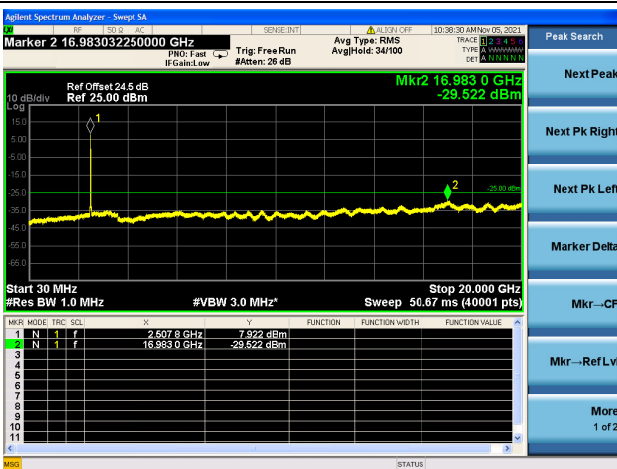

LTE Band 7C CSE

Channel Bandwidth: 10MHz+20MHz

LOW CH/QPSK/1RB0 and 1RB99

LOW CH/QPSK/1RB0 and 1RB99

LOW CH/QPSK/1RB49 and 1RB0

LOW CH/QPSK/1RB49 and 1RB0

LOW CH/QPSK/FULL RB

LOW CH/QPSK/FULL RB

Mid CH/QPSK/1RB0 and 1RB99

Mid CH/QPSK/1RB0 and 1RB99

Mid CH/QPSK/1RB49 and 1RB0

Mid CH/QPSK/1RB49 and 1RB0

Mid CH/QPSK/FULL RB

Mid CH/QPSK/FULL RB

High CH/QPSK/1RB0 and 1RB99

High CH/QPSK/1RB0 and 1RB99

High CH/QPSK/1RB49 and 1RB0

High CH/QPSK/1RB49 and 1RB0

High CH/QPSK/FULL RB

High CH/QPSK/FULL RB

LTE Band 7C CSE

Channel Bandwidth: 15MHz+10MHz

LOW CH/QPSK/1RB0 and 1RB49

LOW CH/QPSK/1RB0 and 1RB49