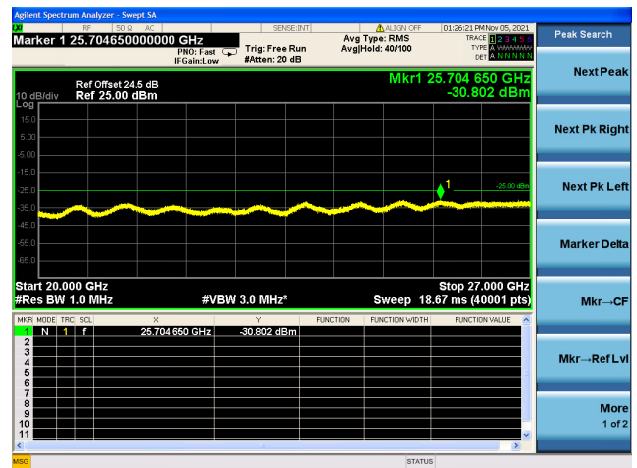

Mid CH/QPSK/FULL RB