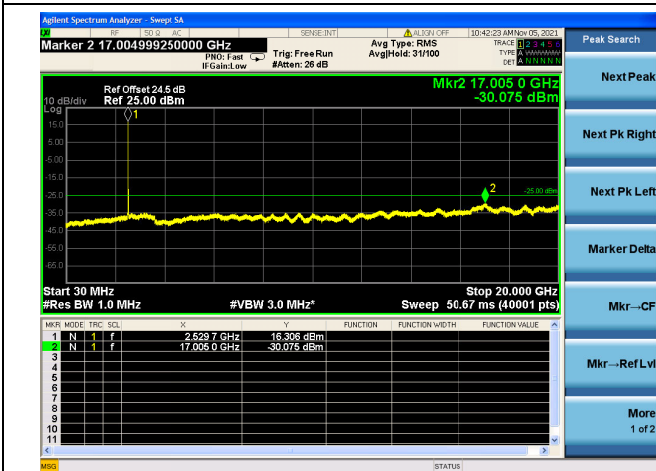

LTE Band 7C CSE

Channel Bandwidth: 10MHz+20MHz

LOW CH/QPSK/1RB0 and 1RB99

LOW CH/QPSK/1RB0 and 1RB99

LOW CH/QPSK/1RB49 and 1RB0

LOW CH/QPSK/1RB49 and 1RB0

LOW CH/QPSK/FULL RB

LOW CH/QPSK/FULL RB

Mid CH/QPSK/1RB0 and 1RB99

Mid CH/QPSK/1RB0 and 1RB99

Mid CH/QPSK/1RB49 and 1RB0

Mid CH/QPSK/1RB49 and 1RB0

Mid CH/QPSK/FULL RB

Mid CH/QPSK/FULL RB

High CH/QPSK/1RB0 and 1RB99

High CH/QPSK/1RB0 and 1RB99

High CH/QPSK/1RB49 and 1RB0

High CH/QPSK/1RB49 and 1RB0

High CH/QPSK/FULL RB

High CH/QPSK/FULL RB

LTE Band 7C CSE

Channel Bandwidth: 15MHz+10MHz

LOW CH/QPSK/1RB0 and 1RB49

LOW CH/QPSK/1RB0 and 1RB49