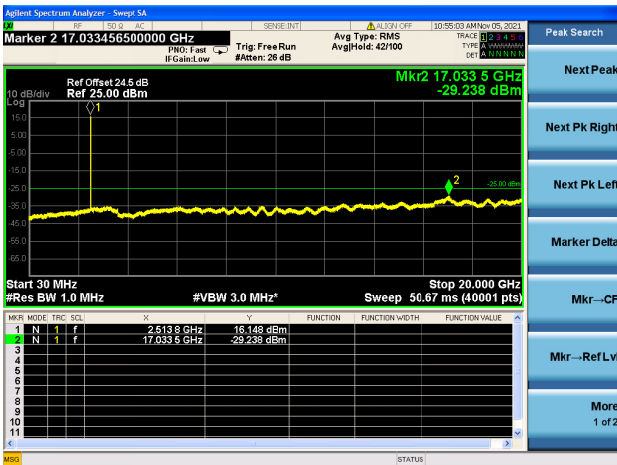

LOW CH/QPSK/1RB74 and 1RB0

LOW CH/QPSK/1RB74 and 1RB0