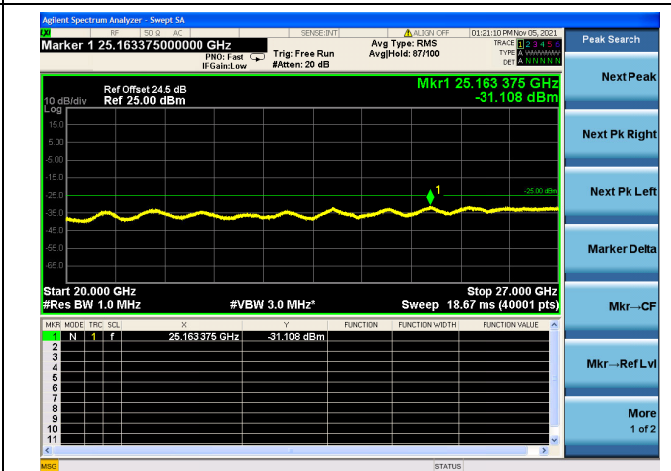

LTE Band 7C CSE

Channel Bandwidth: 10MHz+20MHz

LOW CH/QPSK/1RB0 and 1RB99

LOW CH/QPSK/1RB0 and 1RB99

LOW CH/QPSK/1RB49 and 1RB0

LOW CH/QPSK/1RB49 and 1RB0

LOW CH/QPSK/FULL RB

LOW CH/QPSK/FULL RB

Mid CH/QPSK/1RB0 and 1RB99

Mid CH/QPSK/1RB0 and 1RB99

Mid CH/QPSK/1RB49 and 1RB0

Mid CH/QPSK/1RB49 and 1RB0

Mid CH/QPSK/FULL RB

Mid CH/QPSK/FULL RB

High CH/QPSK/1RB0 and 1RB99

High CH/QPSK/1RB0 and 1RB99

High CH/QPSK/1RB49 and 1RB0

High CH/QPSK/1RB49 and 1RB0

High CH/QPSK/FULL RB

High CH/QPSK/FULL RB

LTE Band 7C CSE

Channel Bandwidth: 15MHz+10MHz

LOW CH/QPSK/1RB0 and 1RB49

LOW CH/QPSK/1RB0 and 1RB49