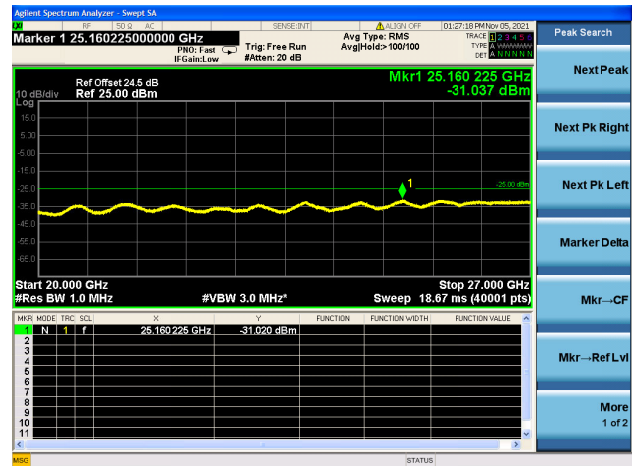

Mid CH/QPSK/FULL RB

Mid CH/QPSK/FULL RB

High CH/QPSK/1RB0 and 1RB49

High CH/QPSK/1RB0 and 1RB49

High CH/QPSK/1RB74 and 1RB0

High CH/QPSK/1RB74 and 1RB0

High CH/QPSK/FULL RB

High CH/QPSK/FULL RB

LTE Band 7C CSE

Channel Bandwidth: 15MHz+15MHz

LOW CH/QPSK/1RB0 and 1RB74

LOW CH/QPSK/1RB0 and 1RB74

LOW CH/QPSK/1RB74 and 1RB0

LOW CH/QPSK/1RB74 and 1RB0

LOW CH/QPSK/FULL RB

LOW CH/QPSK/FULL RB