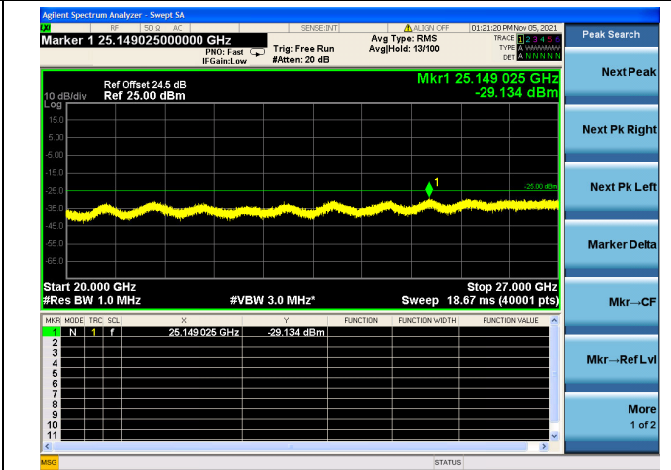

LTE Band 7C CSE

Channel Bandwidth: 10MHz+20MHz

LOW CH/QPSK/1RB0 and 1RB99

LOW CH/QPSK/1RB0 and 1RB99

LOW CH/QPSK/1RB49 and 1RB0

LOW CH/QPSK/1RB49 and 1RB0

LOW CH/QPSK/FULL RB

LOW CH/QPSK/FULL RB

Mid CH/QPSK/1RB0 and 1RB99

Mid CH/QPSK/1RB0 and 1RB99

Mid CH/QPSK/1RB49 and 1RB0

Mid CH/QPSK/1RB49 and 1RB0

Mid CH/QPSK/FULL RB

Mid CH/QPSK/FULL RB

High CH/QPSK/1RB0 and 1RB99

High CH/QPSK/1RB0 and 1RB99

High CH/QPSK/1RB49 and 1RB0

High CH/QPSK/1RB49 and 1RB0

High CH/QPSK/FULL RB

High CH/QPSK/FULL RB

LTE Band 7C CSE

Channel Bandwidth: 15MHz+10MHz

LOW CH/QPSK/1RB0 and 1RB49

LOW CH/QPSK/1RB0 and 1RB49