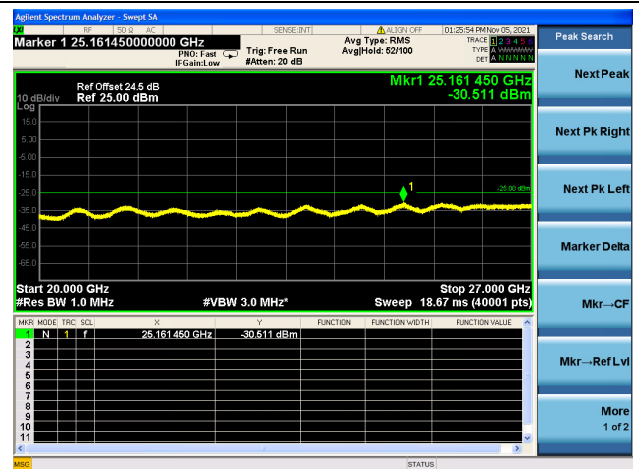

LOW CH/QPSK/FULL RB

LOW CH/QPSK/FULL RB