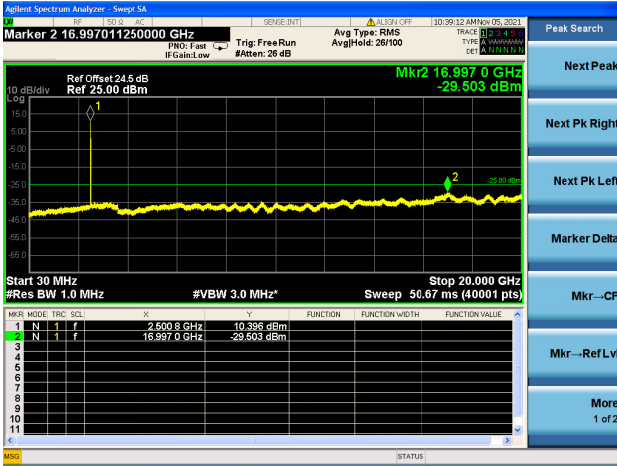

LTE Band 7C CSE

Channel Bandwidth: 10MHz+20MHz

LOW CH/QPSK/1RB0 and 1RB99

LOW CH/QPSK/1RB0 and 1RB99

LOW CH/QPSK/1RB49 and 1RB0

LOW CH/QPSK/1RB49 and 1RB0

LOW CH/QPSK/FULL RB

LOW CH/QPSK/FULL RB

Mid CH/QPSK/1RB0 and 1RB99

Mid CH/QPSK/1RB0 and 1RB99

Mid CH/QPSK/1RB49 and 1RB0

Mid CH/QPSK/1RB49 and 1RB0

Mid CH/QPSK/FULL RB

Mid CH/QPSK/FULL RB

High CH/QPSK/1RB0 and 1RB99

High CH/QPSK/1RB0 and 1RB99

High CH/QPSK/1RB49 and 1RB0

High CH/QPSK/1RB49 and 1RB0

High CH/QPSK/FULL RB

High CH/QPSK/FULL RB

LTE Band 7C CSE

Channel Bandwidth: 15MHz+10MHz

LOW CH/QPSK/1RB0 and 1RB49

LOW CH/QPSK/1RB0 and 1RB49