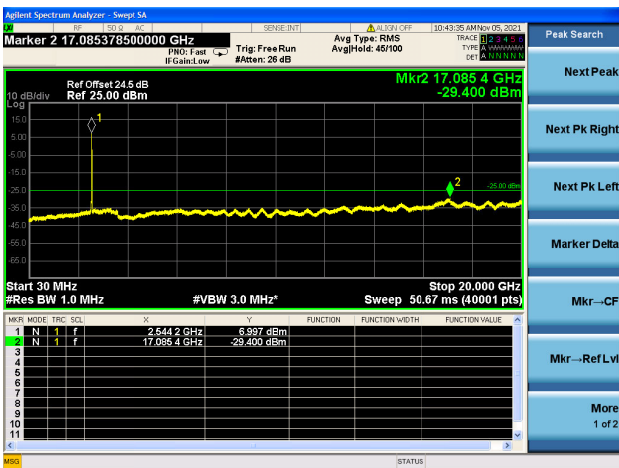

LTE Band 7C CSE

Channel Bandwidth: 10MHz+20MHz

LOW CH/QPSK/1RB0 and 1RB99

LOW CH/QPSK/1RB0 and 1RB99

LOW CH/QPSK/1RB49 and 1RB0

LOW CH/QPSK/1RB49 and 1RB0

LOW CH/QPSK/FULL RB

LOW CH/QPSK/FULL RB

Mid CH/QPSK/1RB0 and 1RB99

Mid CH/QPSK/1RB0 and 1RB99

Mid CH/QPSK/1RB49 and 1RB0

Mid CH/QPSK/1RB49 and 1RB0

Mid CH/QPSK/FULL RB

Mid CH/QPSK/FULL RB

High CH/QPSK/1RB0 and 1RB99

High CH/QPSK/1RB0 and 1RB99

High CH/QPSK/1RB49 and 1RB0

High CH/QPSK/1RB49 and 1RB0

High CH/QPSK/FULL RB

High CH/QPSK/FULL RB

LTE Band 7C CSE

Channel Bandwidth: 15MHz+10MHz

LOW CH/QPSK/1RB0 and 1RB49

LOW CH/QPSK/1RB0 and 1RB49