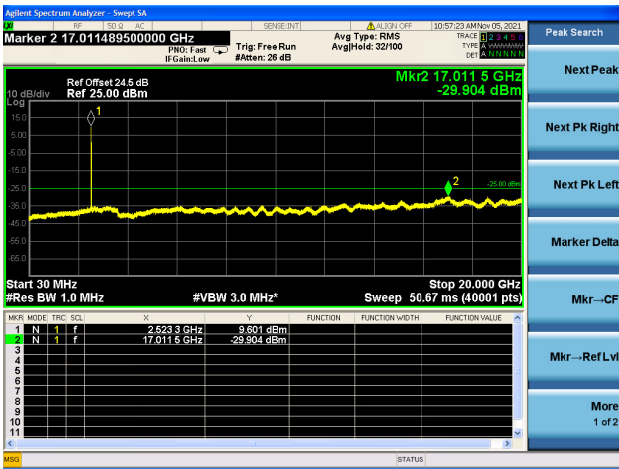

High CH/QPSK/1RB49 and 1RB0

High CH/QPSK/1RB49 and 1RB0

High CH/QPSK/FULL RB

High CH/QPSK/FULL RB

LTE Band 7C CSE

Channel Bandwidth: 15MHz+10MHz

LOW CH/QPSK/1RB0 and 1RB49

LOW CH/QPSK/1RB0 and 1RB49

LOW CH/QPSK/1RB74 and 1RB0

LOW CH/QPSK/1RB74 and 1RB0

LOW CH/QPSK/FULL RB

LOW CH/QPSK/FULL RB

Mid CH/QPSK/1RB0 and 1RB49

Mid CH/QPSK/1RB0 and 1RB49

Mid CH/QPSK/1RB74 and 1RB0

Mid CH/QPSK/1RB74 and 1RB0