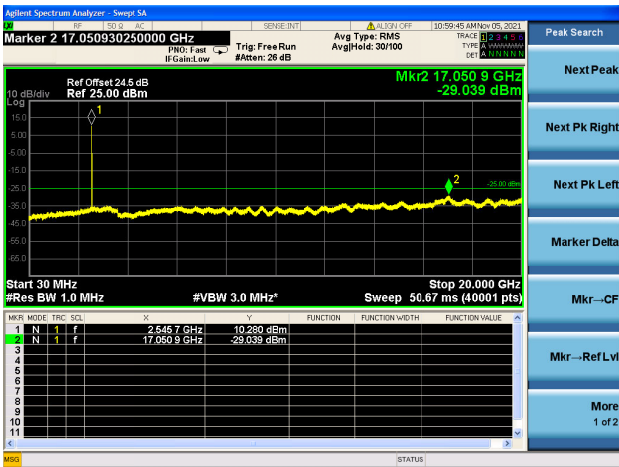

Mid CH/QPSK/FULL RB

Mid CH/QPSK/FULL RB

High CH/QPSK/1RB0 and 1RB49

High CH/QPSK/1RB0 and 1RB49

High CH/QPSK/1RB74 and 1RB0

High CH/QPSK/1RB74 and 1RB0

High CH/QPSK/FULL RB

High CH/QPSK/FULL RB

LTE Band 7C CSE

Channel Bandwidth: 15MHz+15MHz

LOW CH/QPSK/1RB0 and 1RB74

LOW CH/QPSK/1RB0 and 1RB74

LOW CH/QPSK/1RB74 and 1RB0

LOW CH/QPSK/1RB74 and 1RB0

LOW CH/QPSK/FULL RB

LOW CH/QPSK/FULL RB