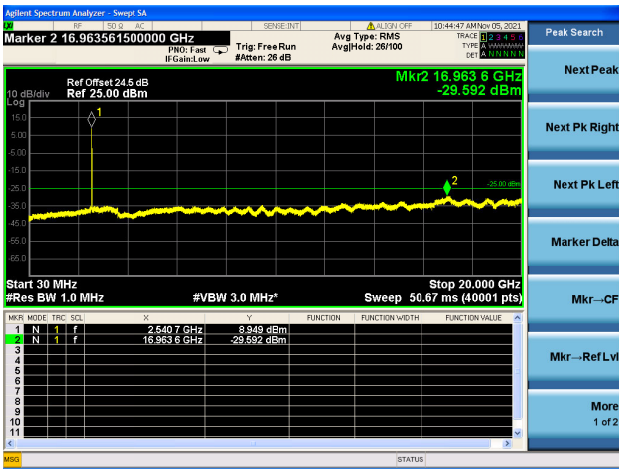

LTE Band 7C CSE

Channel Bandwidth: 10MHz+20MHz

LOW CH/QPSK/1RB0 and 1RB99

LOW CH/QPSK/1RB0 and 1RB99

LOW CH/QPSK/1RB49 and 1RB0

LOW CH/QPSK/1RB49 and 1RB0

LOW CH/QPSK/FULL RB

LOW CH/QPSK/FULL RB

Mid CH/QPSK/1RB0 and 1RB99

Mid CH/QPSK/1RB0 and 1RB99

Mid CH/QPSK/1RB49 and 1RB0

Mid CH/QPSK/1RB49 and 1RB0

Mid CH/QPSK/FULL RB

Mid CH/QPSK/FULL RB

High CH/QPSK/1RB0 and 1RB99

High CH/QPSK/1RB0 and 1RB99

High CH/QPSK/1RB49 and 1RB0

High CH/QPSK/1RB49 and 1RB0

High CH/QPSK/FULL RB

High CH/QPSK/FULL RB

LTE Band 7C CSE

Channel Bandwidth: 15MHz+10MHz

LOW CH/QPSK/1RB0 and 1RB49

LOW CH/QPSK/1RB0 and 1RB49