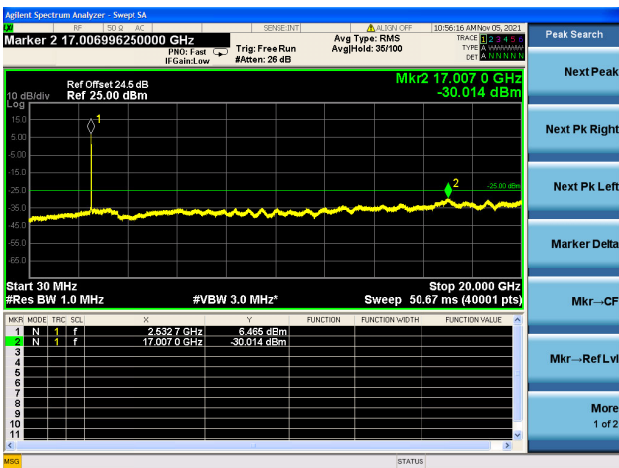

Mid CH/QPSK/FULL RB