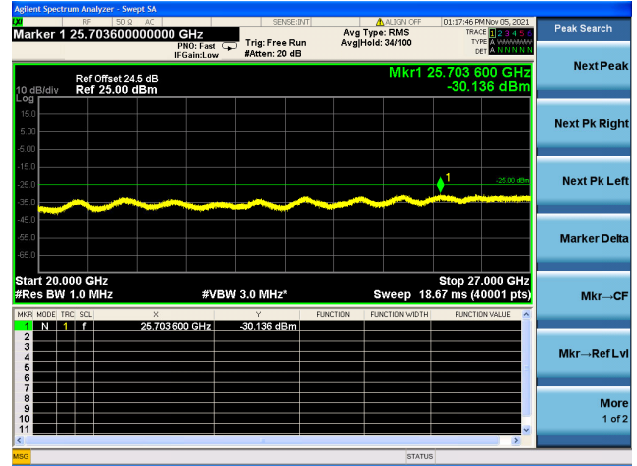

LTE Band 7C CSE

Channel Bandwidth: 10MHz+20MHz

LOW CH/QPSK/1RB0 and 1RB99

LOW CH/QPSK/1RB0 and 1RB99

LOW CH/QPSK/1RB49 and 1RB0

LOW CH/QPSK/1RB49 and 1RB0

LOW CH/QPSK/FULL RB

LOW CH/QPSK/FULL RB

Mid CH/QPSK/1RB0 and 1RB99

Mid CH/QPSK/1RB0 and 1RB99

Mid CH/QPSK/1RB49 and 1RB0

Mid CH/QPSK/1RB49 and 1RB0

Mid CH/QPSK/FULL RB

Mid CH/QPSK/FULL RB

High CH/QPSK/1RB0 and 1RB99

High CH/QPSK/1RB0 and 1RB99

High CH/QPSK/1RB49 and 1RB0

High CH/QPSK/1RB49 and 1RB0

High CH/QPSK/FULL RB

High CH/QPSK/FULL RB

LTE Band 7C CSE

Channel Bandwidth: 15MHz+10MHz

LOW CH/QPSK/1RB0 and 1RB49

LOW CH/QPSK/1RB0 and 1RB49