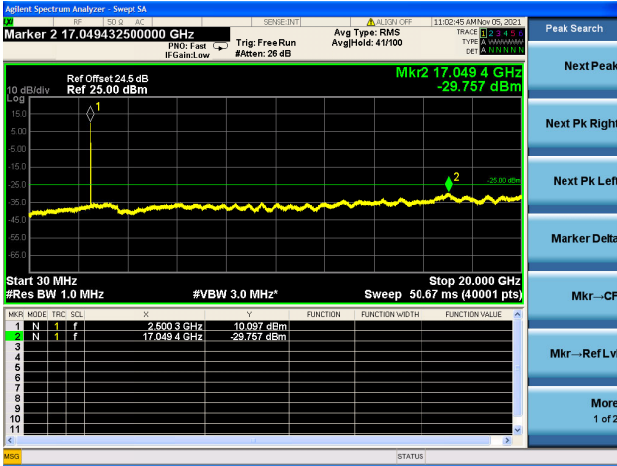

Mid CH/QPSK/FULL RB

Mid CH/QPSK/FULL RB

High CH/QPSK/1RB0 and 1RB49

High CH/QPSK/1RB0 and 1RB49

High CH/QPSK/1RB74 and 1RB0

High CH/QPSK/1RB74 and 1RB0

High CH/QPSK/FULL RB

High CH/QPSK/FULL RB

LTE Band 7C CSE

Channel Bandwidth: 15MHz+15MHz

LOW CH/QPSK/1RB0 and 1RB74

LOW CH/QPSK/1RB0 and 1RB74

LOW CH/QPSK/1RB74 and 1RB0

LOW CH/QPSK/1RB74 and 1RB0

LOW CH/QPSK/FULL RB

LOW CH/QPSK/FULL RB