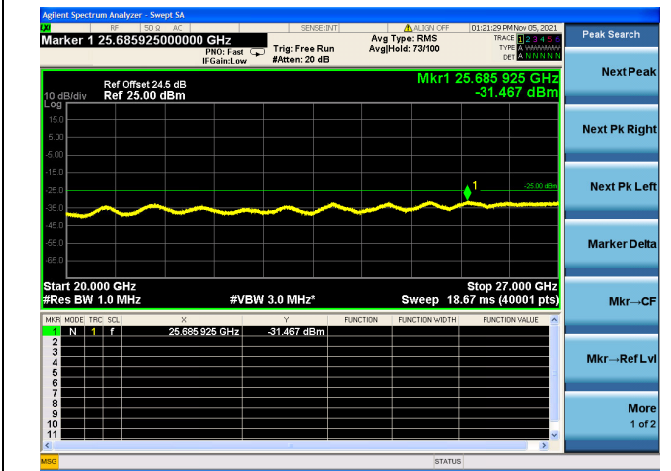

LTE Band 7C CSE

Channel Bandwidth: 10MHz+20MHz

LOW CH/QPSK/1RB0 and 1RB99

LOW CH/QPSK/1RB0 and 1RB99

LOW CH/QPSK/1RB49 and 1RB0

LOW CH/QPSK/1RB49 and 1RB0

LOW CH/QPSK/FULL RB

LOW CH/QPSK/FULL RB

Mid CH/QPSK/1RB0 and 1RB99

Mid CH/QPSK/1RB0 and 1RB99

Mid CH/QPSK/1RB49 and 1RB0

Mid CH/QPSK/1RB49 and 1RB0

Mid CH/QPSK/FULL RB

Mid CH/QPSK/FULL RB

High CH/QPSK/1RB0 and 1RB99

High CH/QPSK/1RB0 and 1RB99

High CH/QPSK/1RB49 and 1RB0

High CH/QPSK/1RB49 and 1RB0

High CH/QPSK/FULL RB

High CH/QPSK/FULL RB

LTE Band 7C CSE

Channel Bandwidth: 15MHz+10MHz

LOW CH/QPSK/1RB0 and 1RB49

LOW CH/QPSK/1RB0 and 1RB49