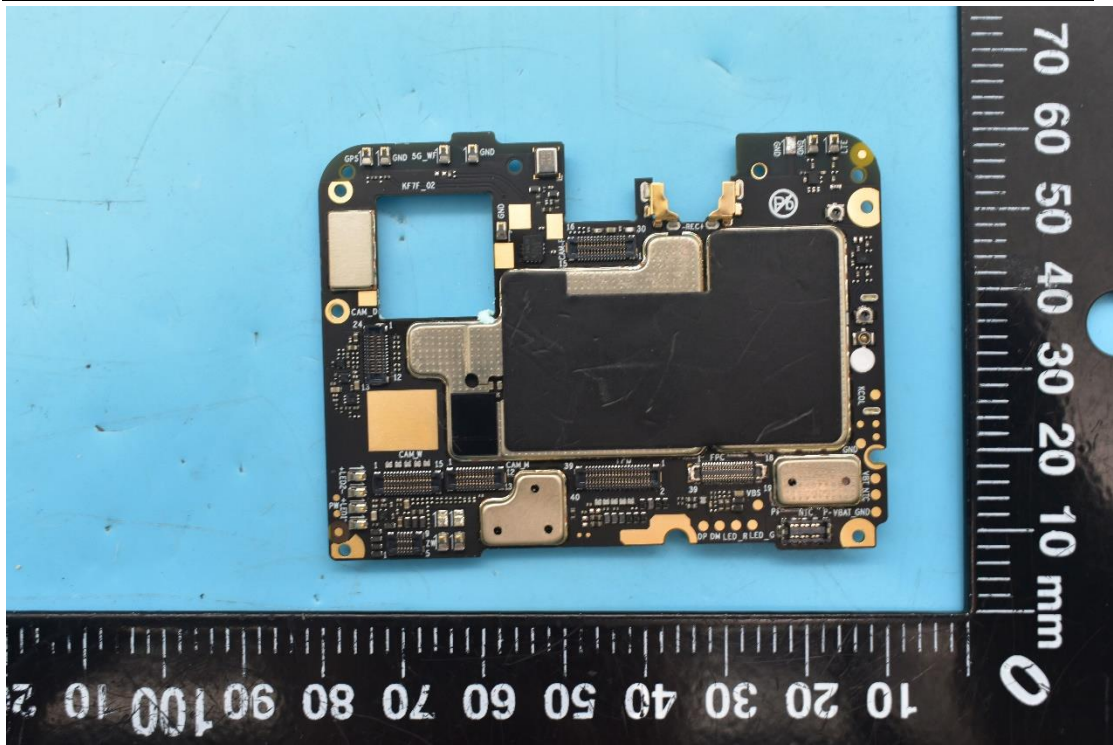

FCC ID:YHLBLUG91MX

Internal Photos

1. EUT uncover view

2. Antenna view