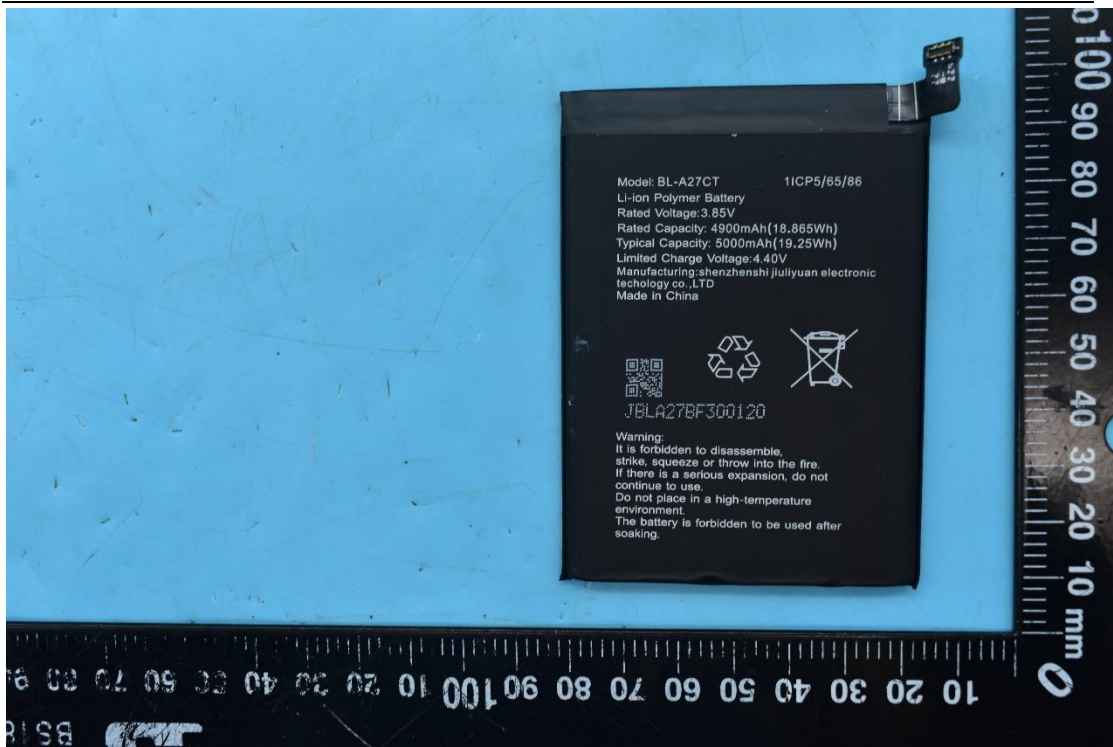

FCC ID:YHLBLUG91MX

Internal Photos

1. EUT uncover view

2. Antenna view