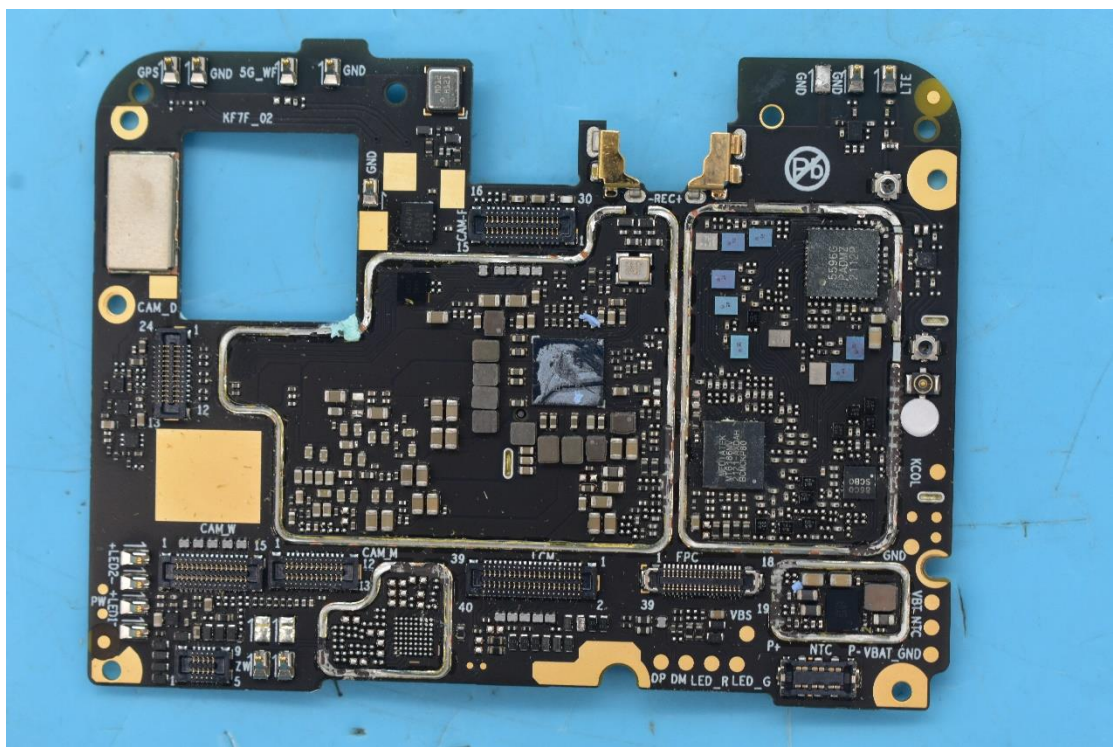

FCC ID:YHLBLUG91MX

Internal Photos

1. EUT uncover view

2. Antenna view