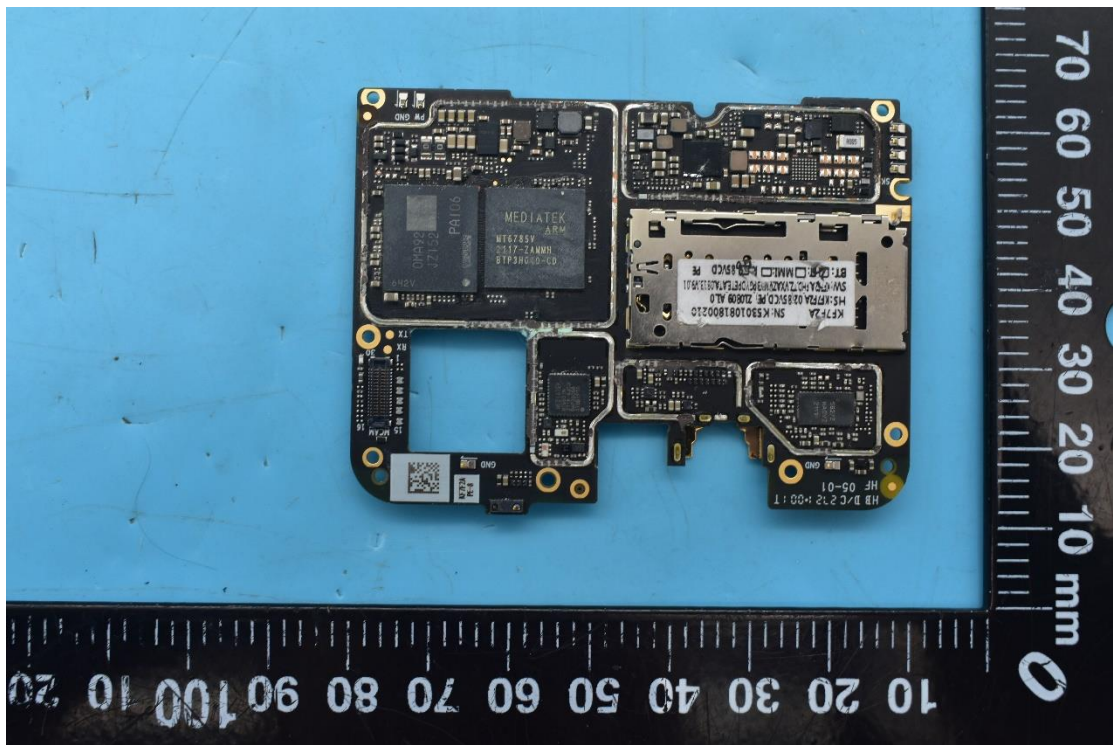

FCC ID:YHLBLUG91MX

Internal Photos

1. EUT uncover view

2. Antenna view