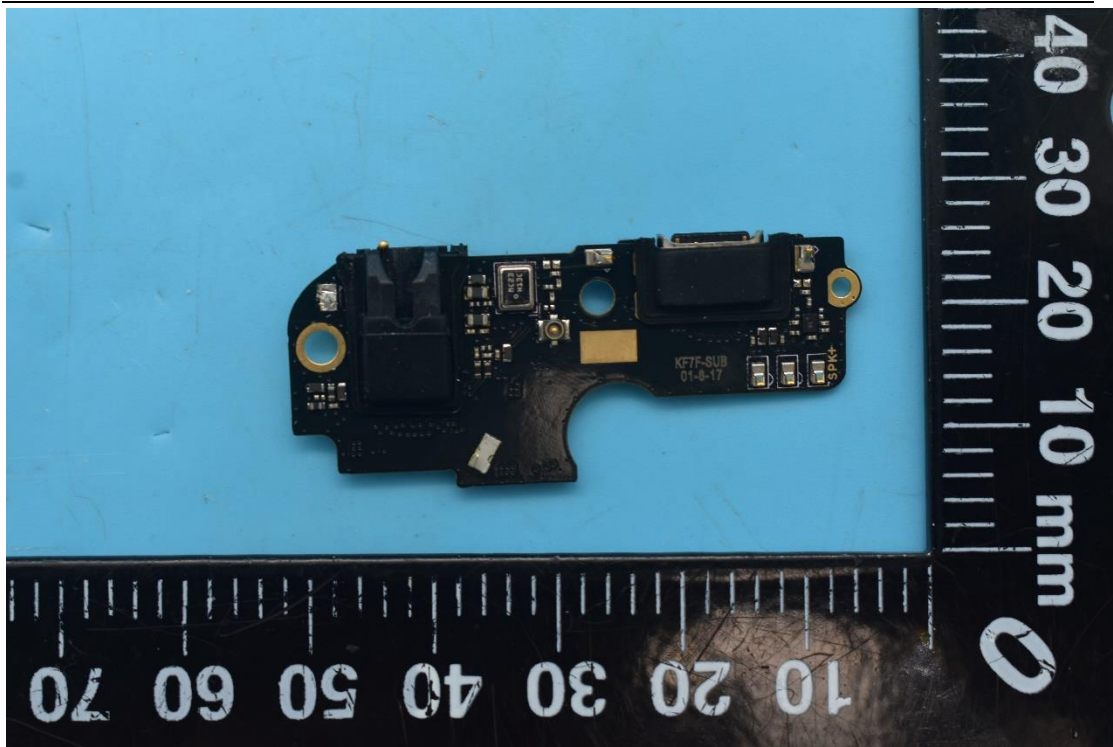

FCC ID:YHLBLUG91MX

Internal Photos

1. EUT uncover view

2. Antenna view