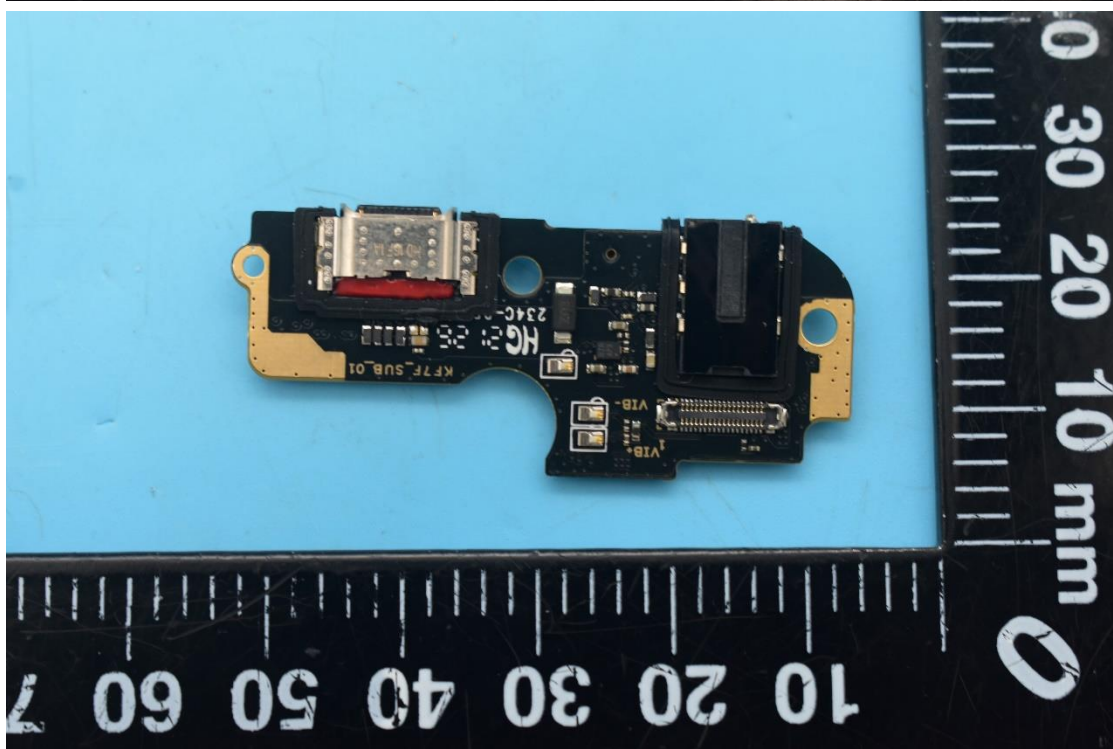

FCC ID:YHLBLUG91MX

Internal Photos

1. EUT uncover view

2. Antenna view