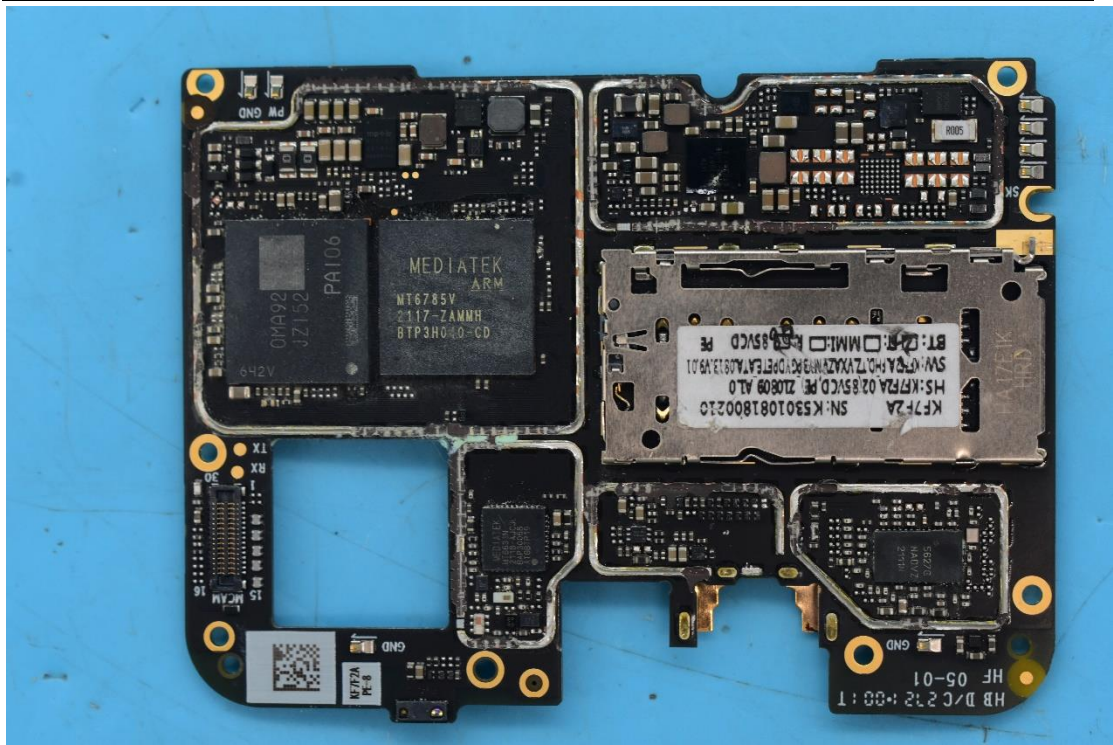

FCC ID:YHLBLUG91MX

Internal Photos

1. EUT uncover view

2. Antenna view