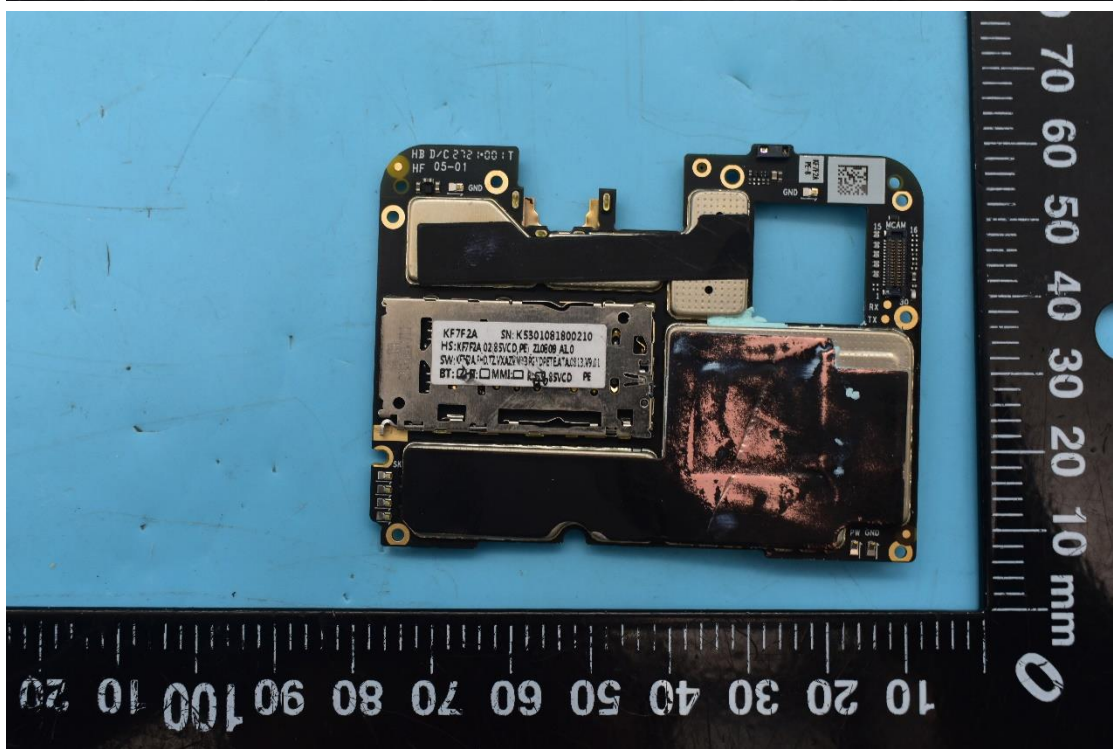

FCC ID:YHLBLUG91MX

Internal Photos

1. EUT uncover view

2. Antenna view