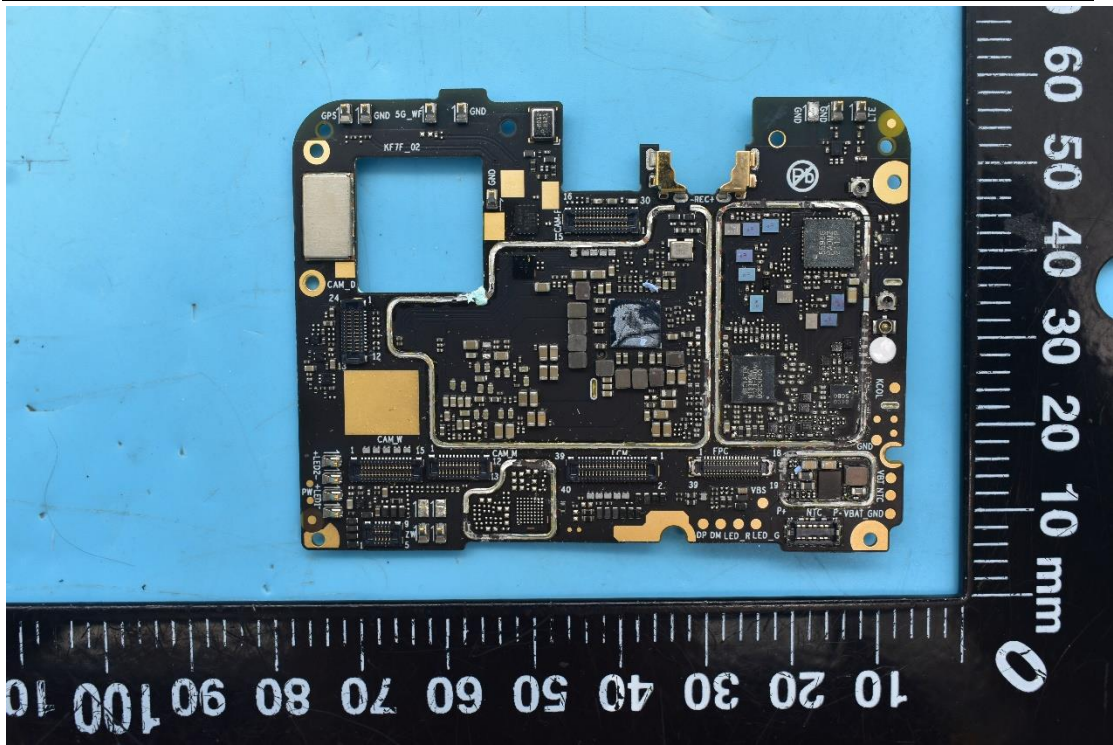

FCC ID:YHLBLUG91MX

Internal Photos

1. EUT uncover view

2. Antenna view