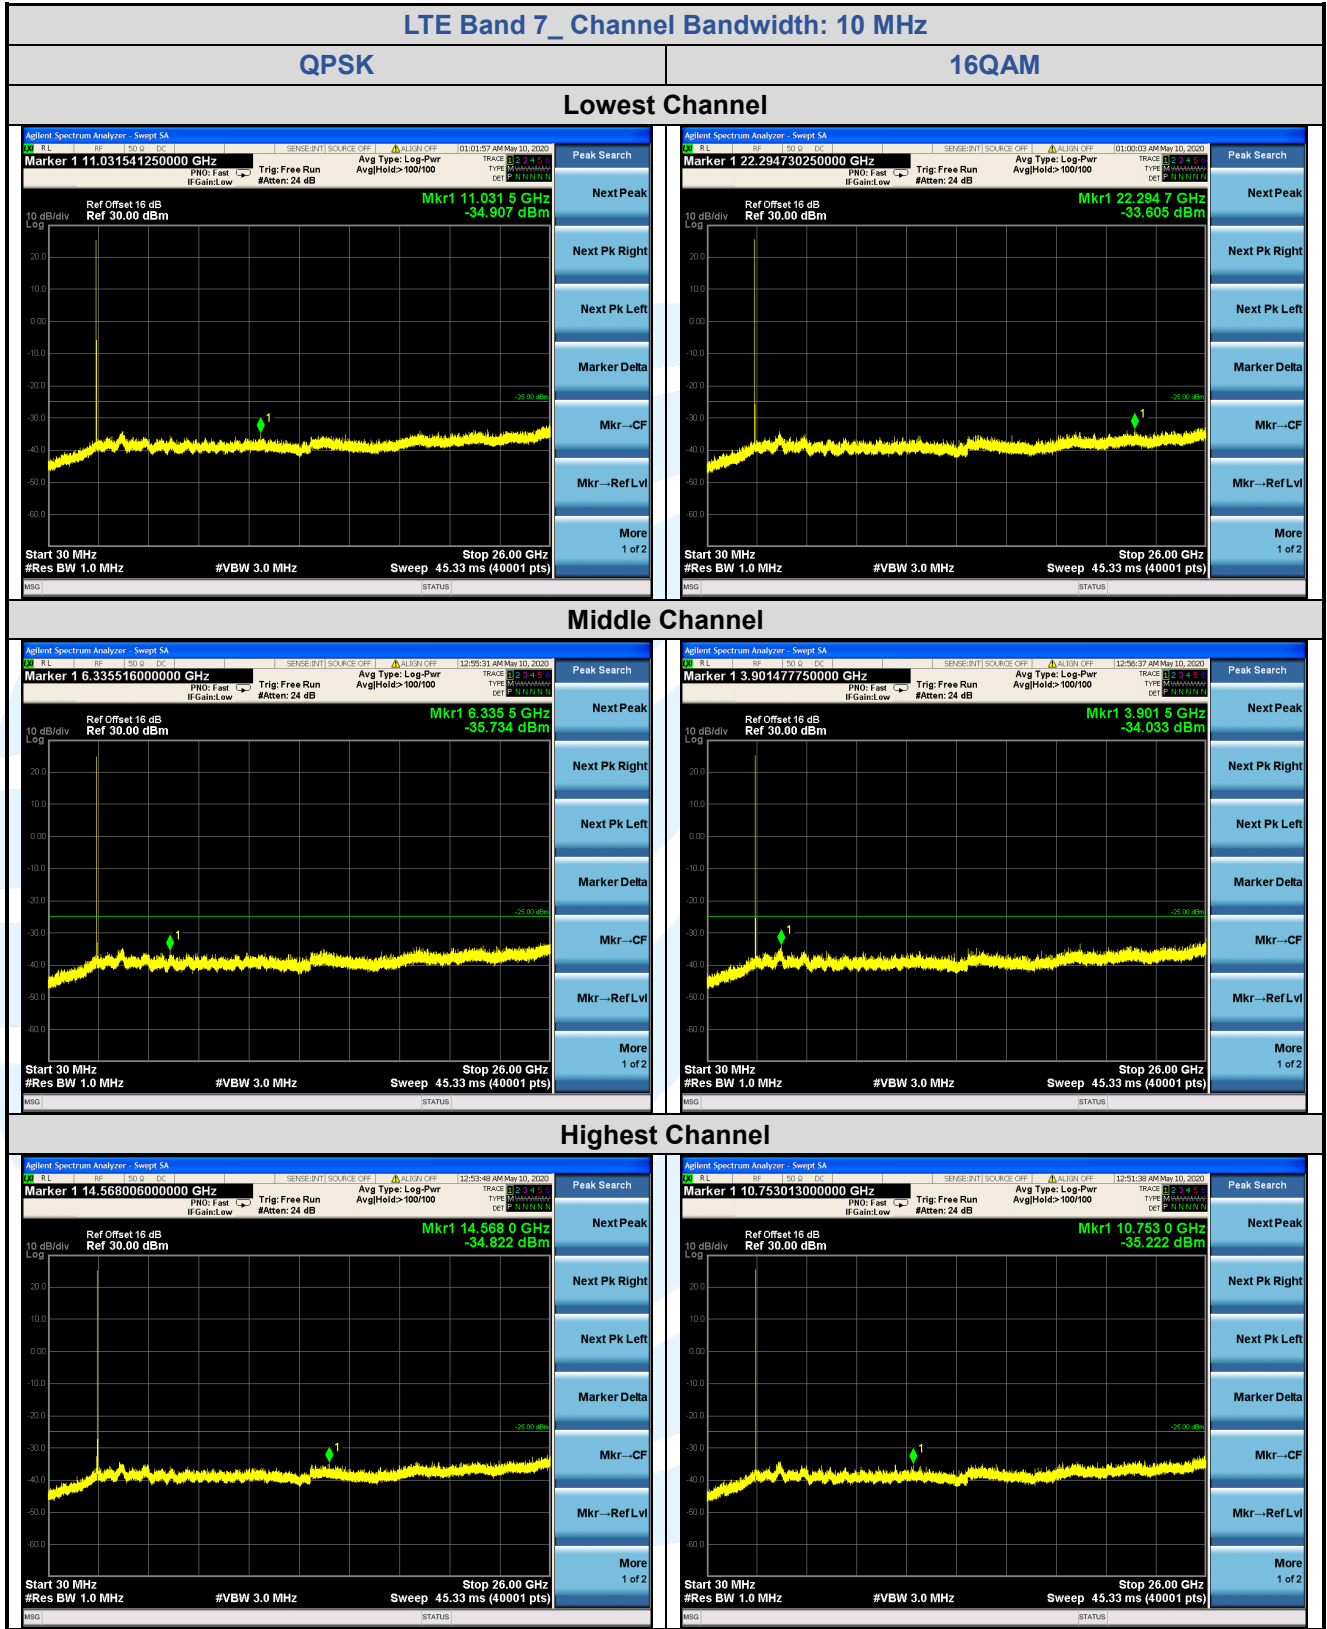

Tel: +86-755-28230888

Fax: +86-755-28230886

E-mail: info@uttlab.com

<http://www.uttlab.com>

UTTR-RF-FCC4G-V1.0

5.7.4 LTE Band 7

Shenzhen UnionTrust Quality and Technology Co., Ltd.

Address: 16/F, Block A, Building 6, Baoneng Science and Technology Park, Qingxiang Road No.1, Longhua New District, Shenzhen, China