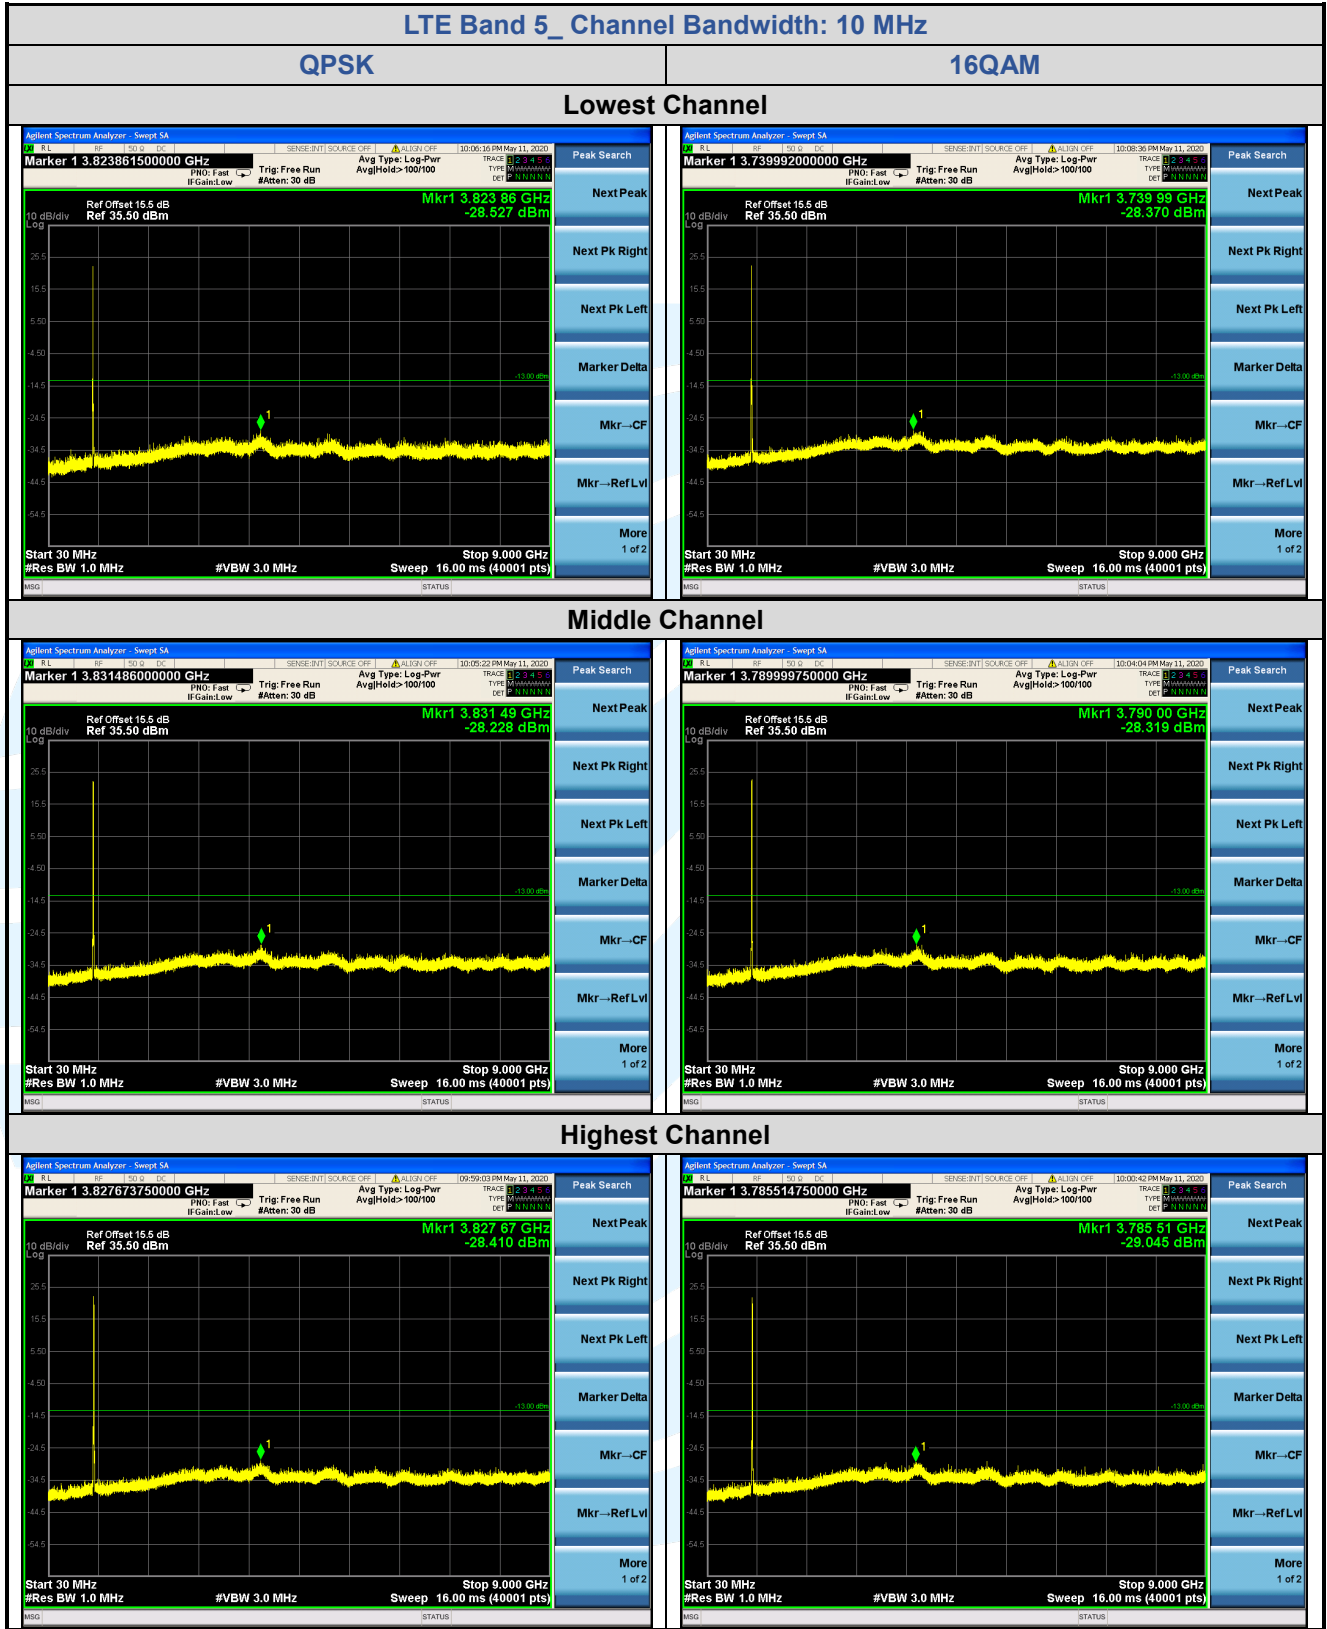

Shenzhen UnionTrust Quality and Technology Co., Ltd.

Address: 16/F, Block A, Building 6, Baoneng Science and Technology Park, Qingxiang Road No.1, Longhua New District, Shenzhen, China

Tel: +86-755-28230888

Fax: +86-755-28230886

E-mail: info@uttlab.com

<http://www.uttlab.com>

UTTR-RF-FCC4G-V1.0