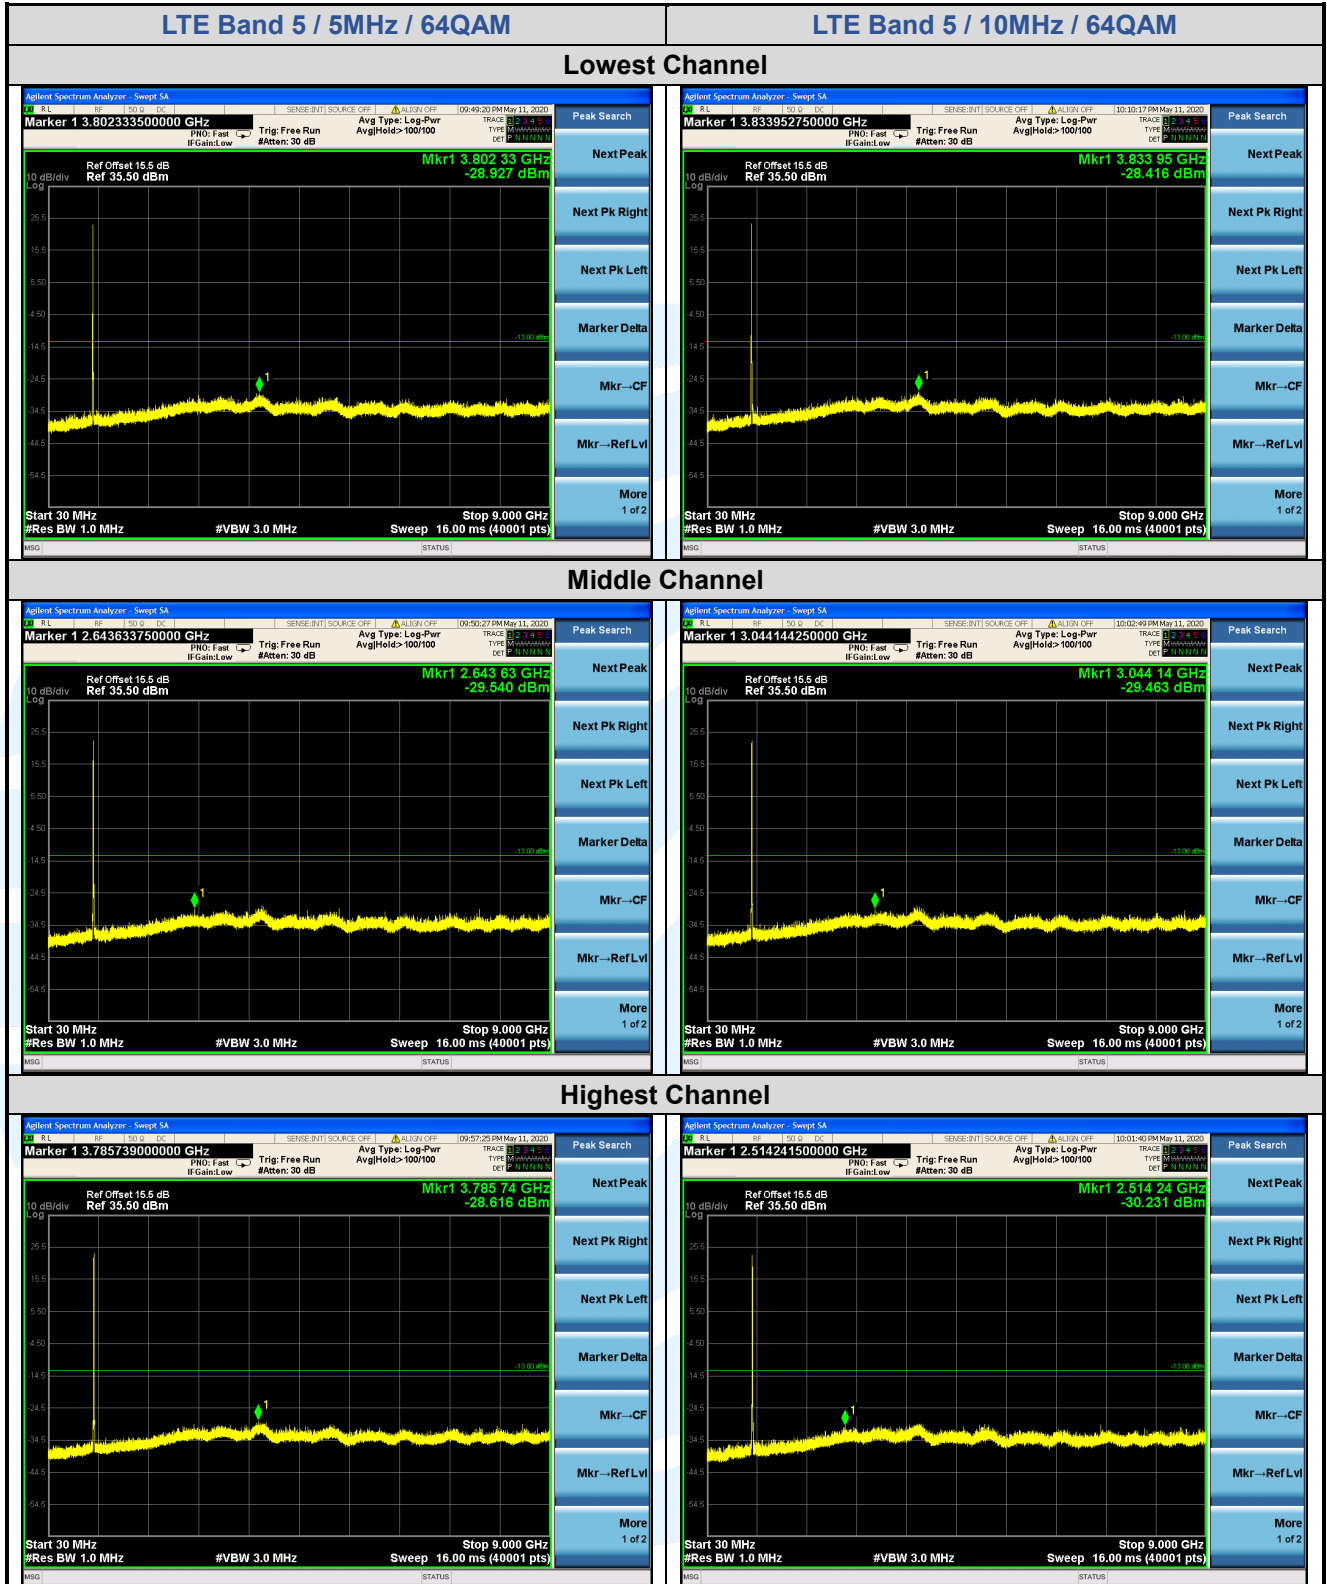

Shenzhen UnionTrust Quality and Technology Co., Ltd.

Address: 16/F, Block A, Building 6, Baoneng Science and Technology Park, Qingxiang Road No.1, Longhua New District, Shenzhen, China

Tel: +86-755-28230888

Fax: +86-755-28230886

E-mail: info@uttlab.com

<http://www.uttlab.com>

UTTR-RF-FCC4G-V1.0