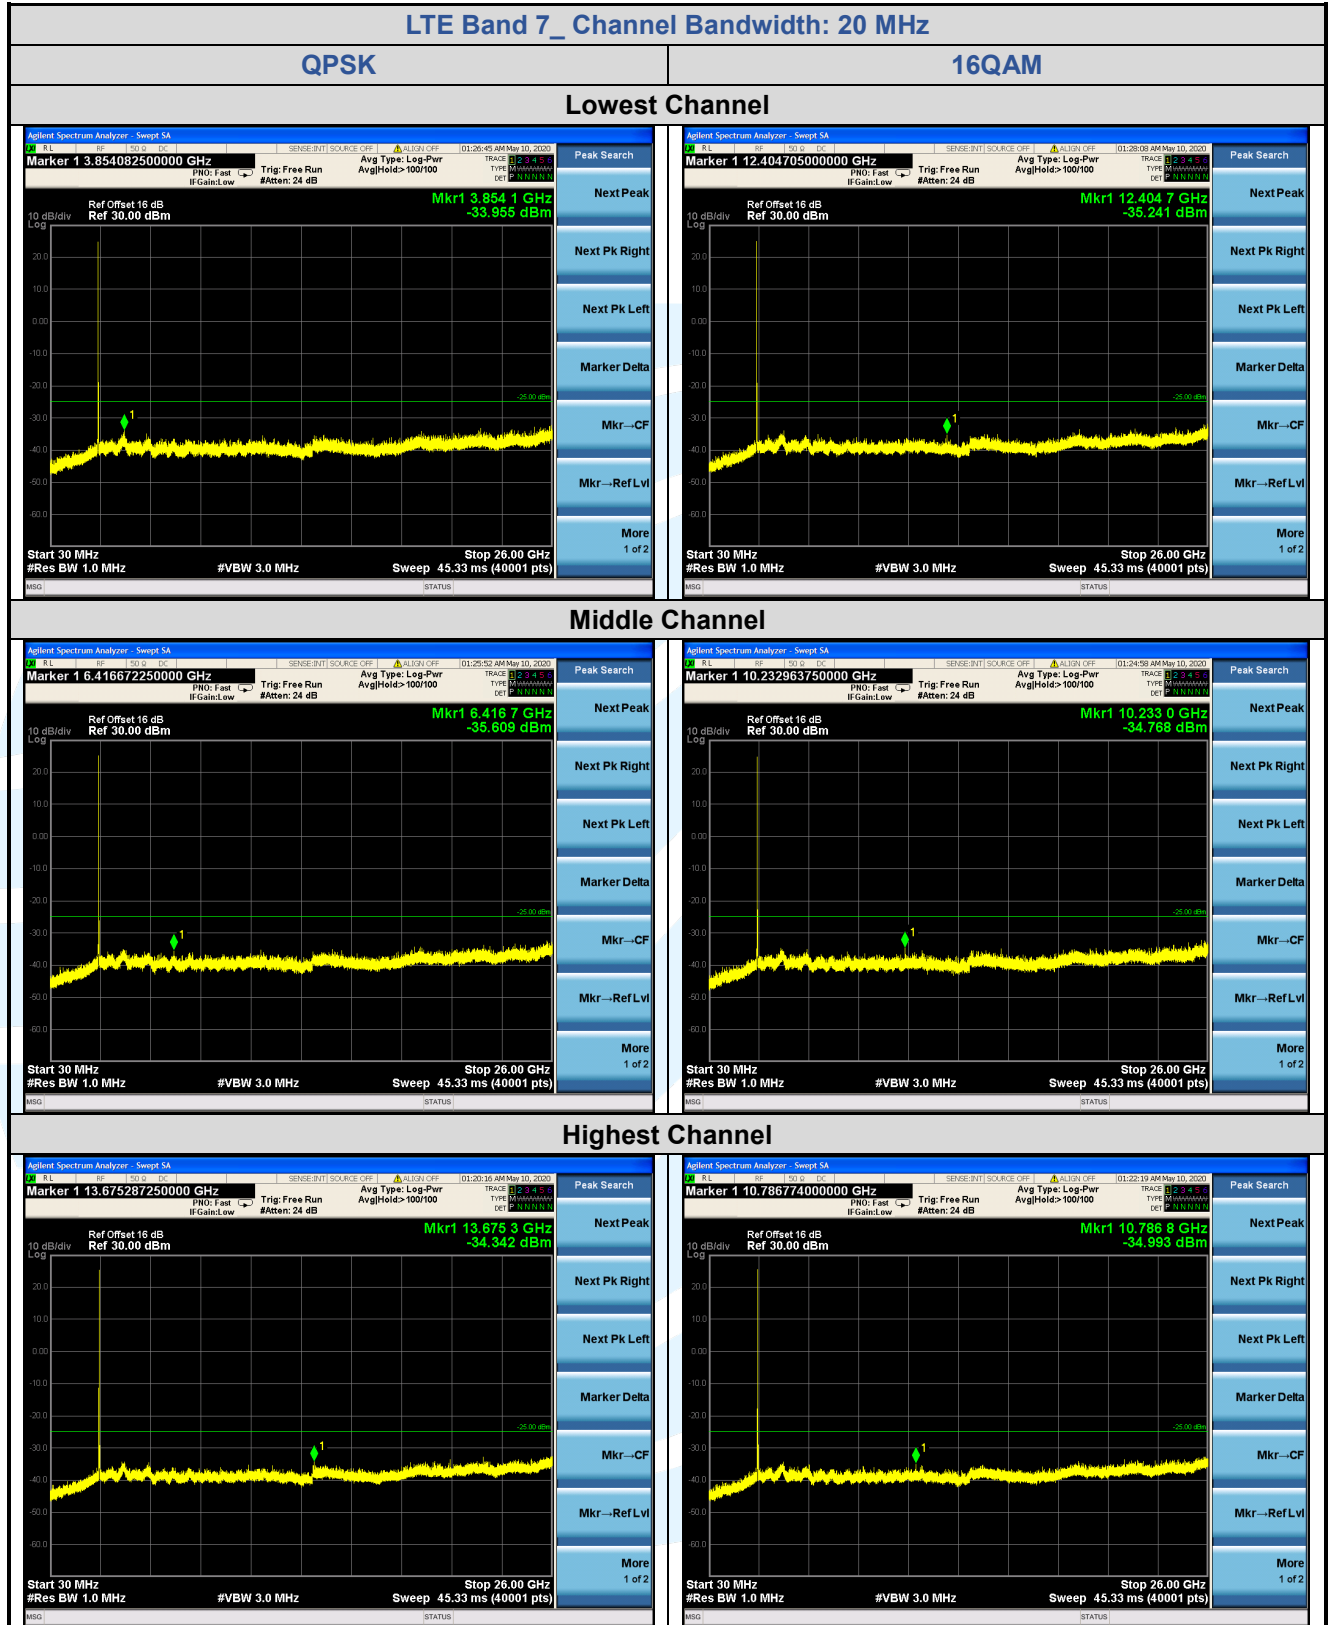

Shenzhen UnionTrust Quality and Technology Co., Ltd.

Address: 16/F, Block A, Building 6, Baoneng Science and Technology Park, Qingxiang Road No.1, Longhua New District, Shenzhen, China

Tel: +86-755-28230888

Fax: +86-755-28230886

E-mail: info@uttlab.com

<http://www.uttlab.com>

UTTR-RF-FCC4G-V1.0