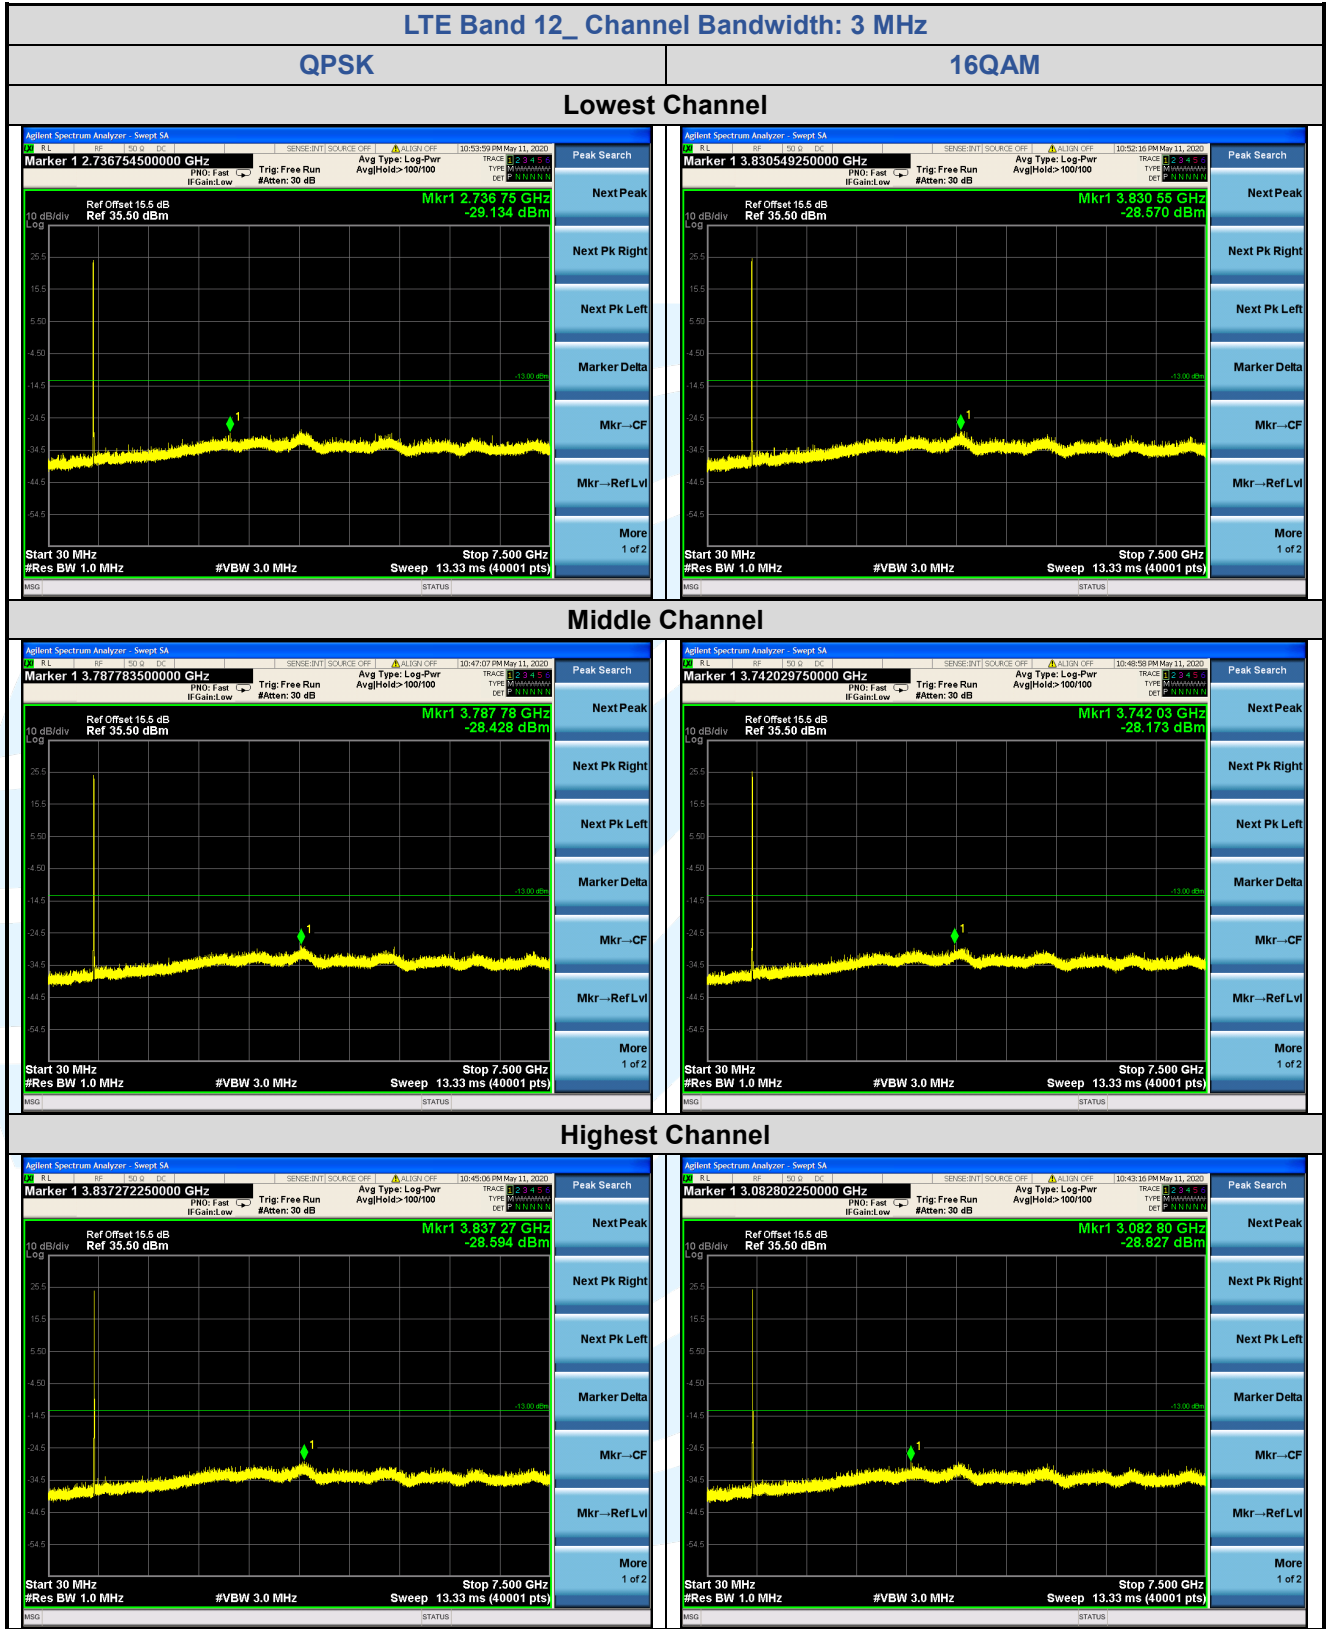

Tel: +86-755-28230888

Fax: +86-755-28230886

E-mail: info@uttlab.com

<http://www.uttlab.com>

UTTR-RF-FCC4G-V1.0

5.7.5 LTE Band 12

Shenzhen UnionTrust Quality and Technology Co., Ltd.

Address: 16/F, Block A, Building 6, Baoneng Science and Technology Park, Qingxiang Road No.1, Longhua New District, Shenzhen, China