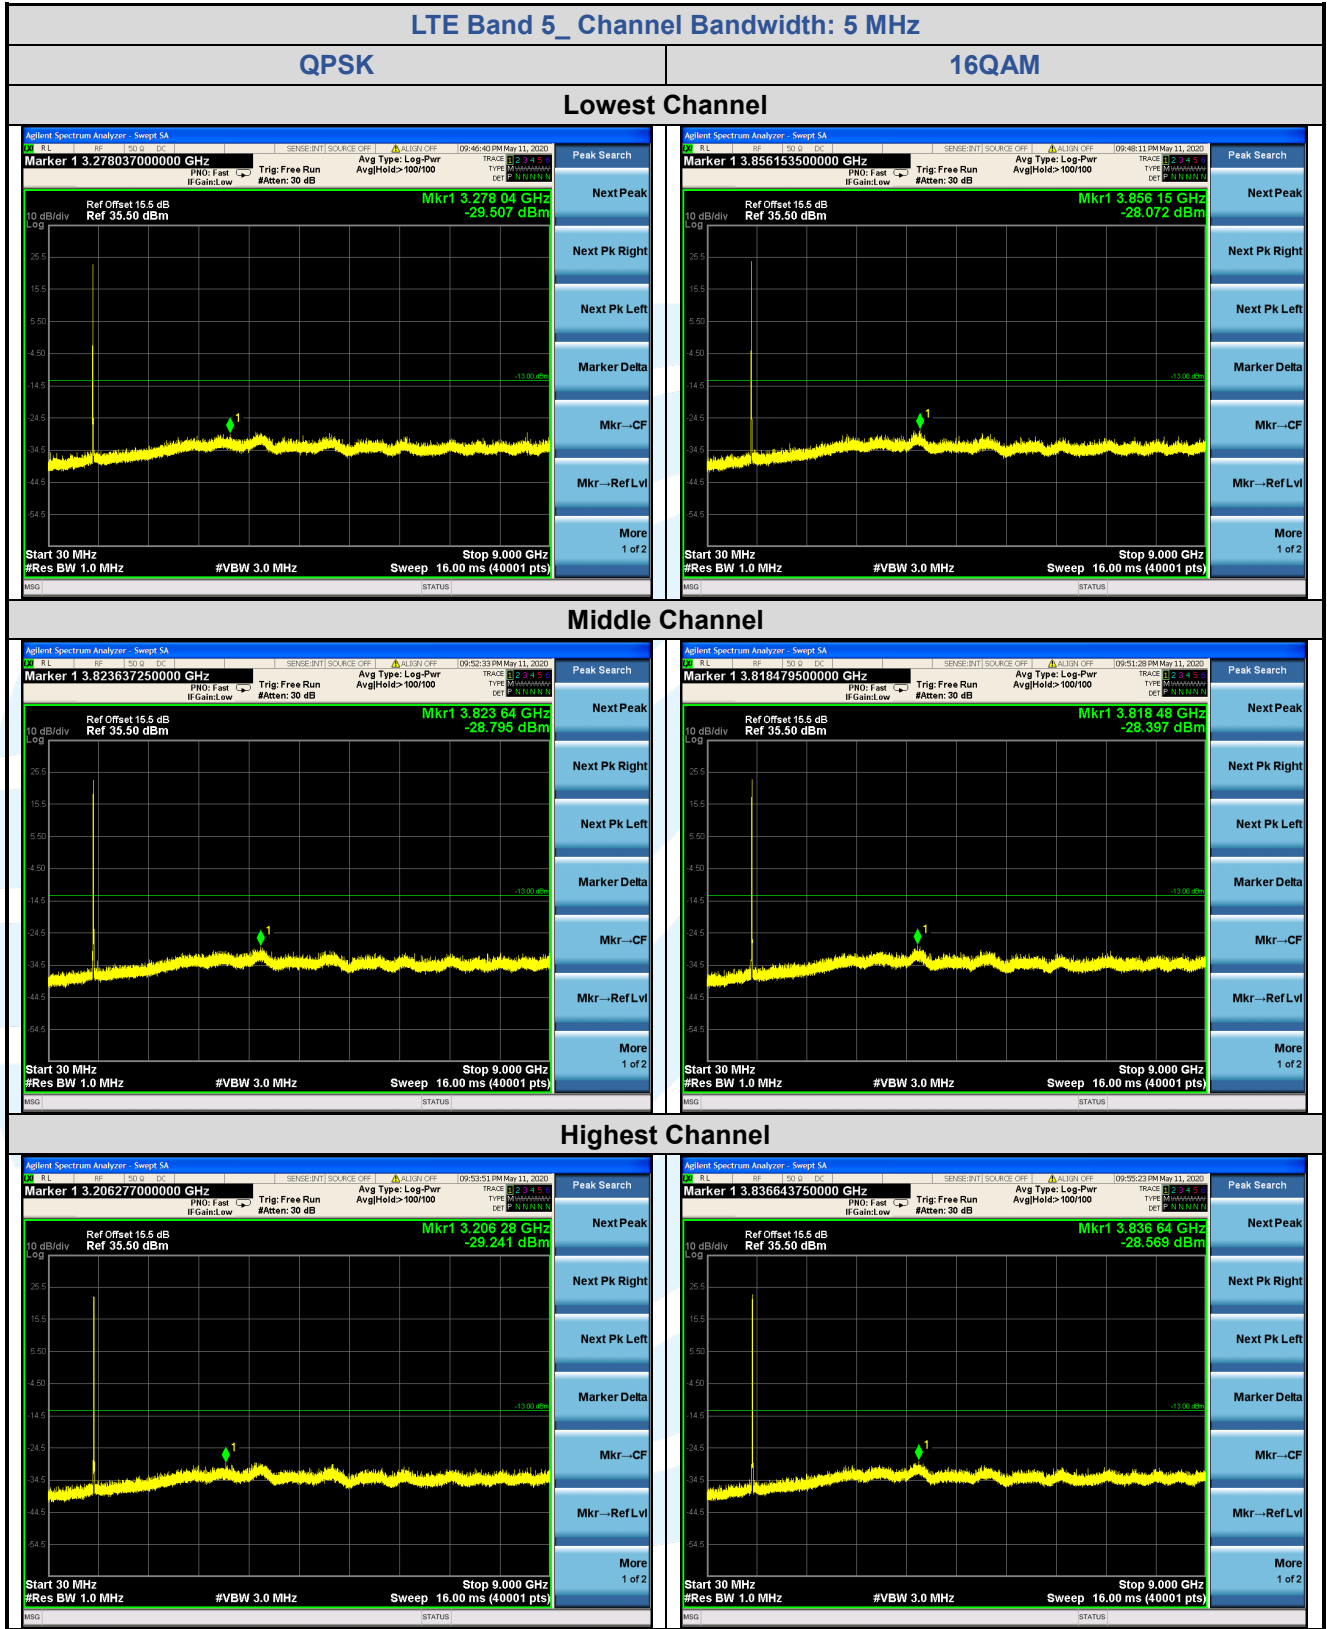

Shenzhen UnionTrust Quality and Technology Co., Ltd.

Address: 16/F, Block A, Building 6, Baoneng Science and Technology Park, Qingxiang Road No.1, Longhua New District, Shenzhen, China

Tel: +86-755-28230888

Fax: +86-755-28230886

E-mail: info@uttlab.com

<http://www.uttlab.com>

UTTR-RF-FCC4G-V1.0