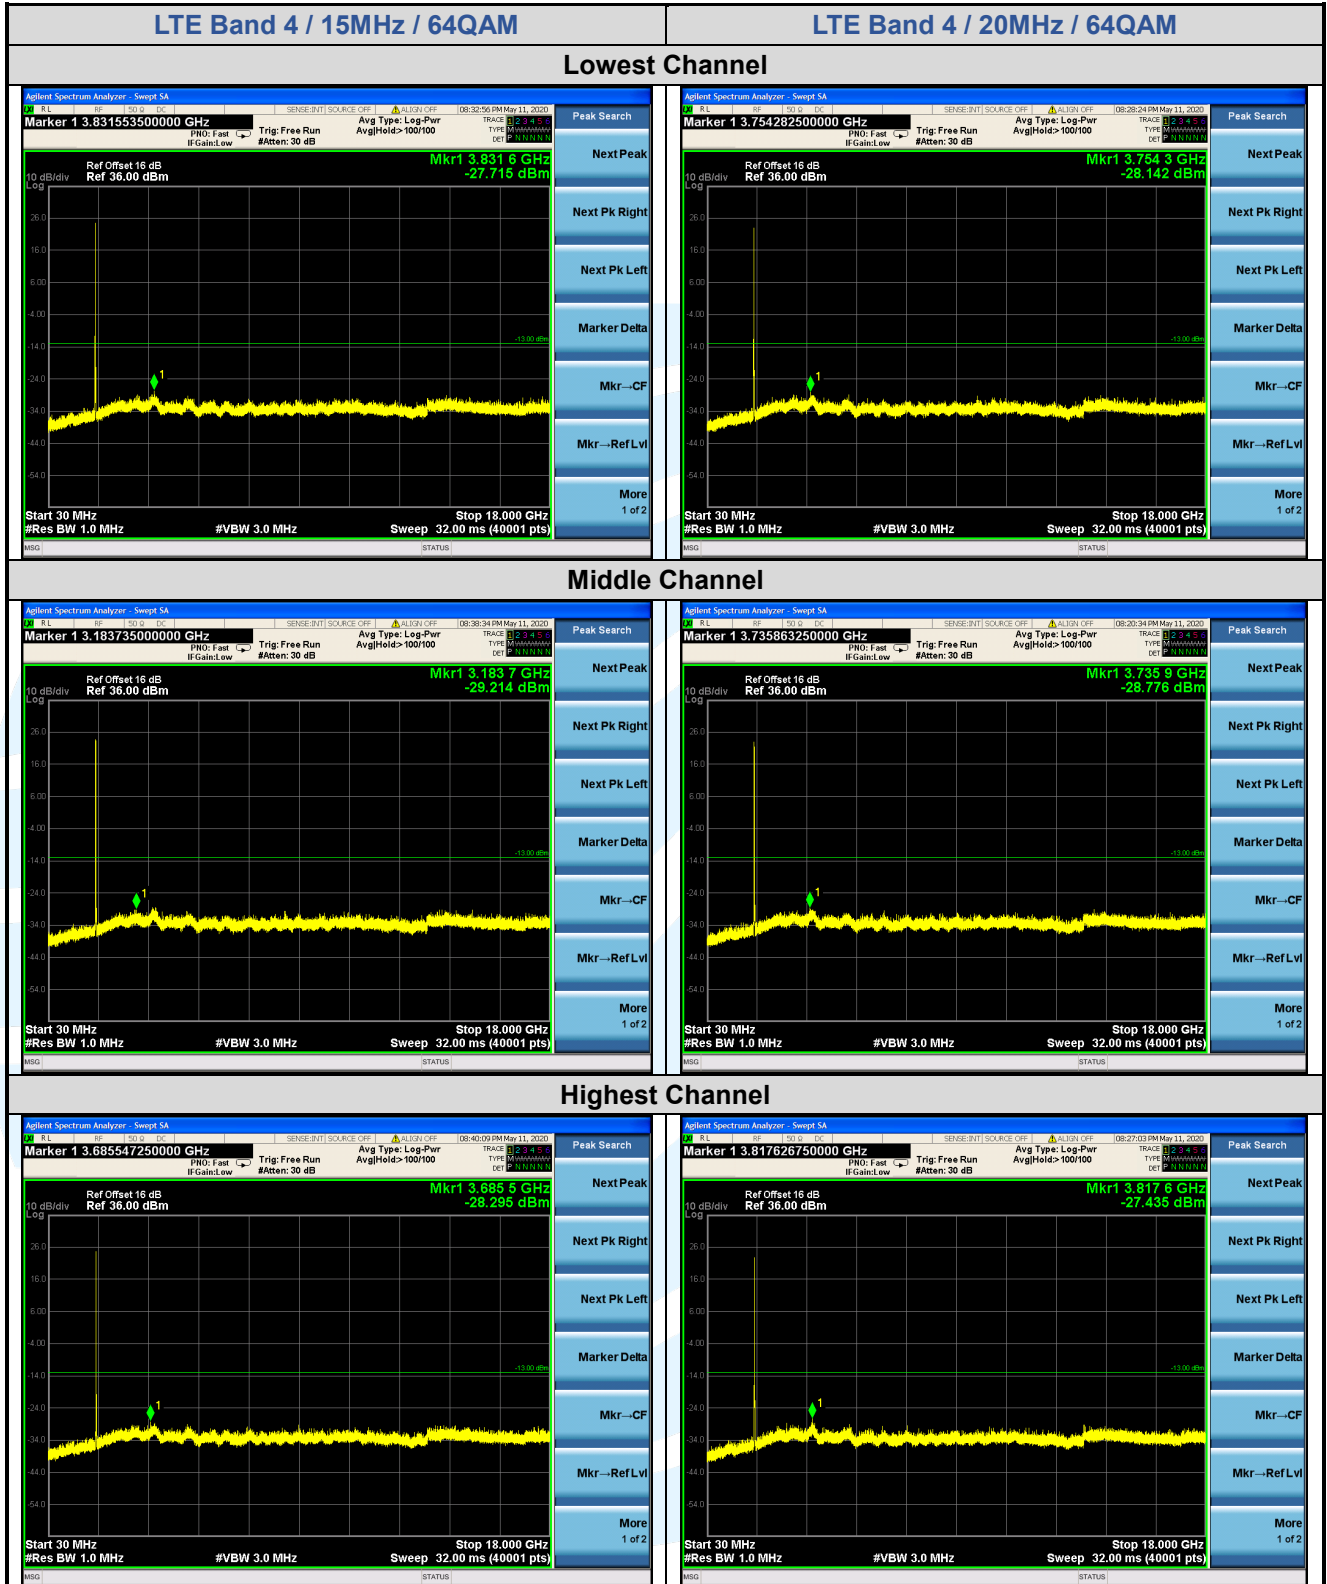

Shenzhen UnionTrust Quality and Technology Co., Ltd.

Address: 16/F, Block A, Building 6, Baoneng Science and Technology Park, Qingxiang Road No.1, Longhua New District, Shenzhen, China

Tel: +86-755-28230888

Fax: +86-755-28230886

E-mail: info@uttlab.com

<http://www.uttlab.com>

UTTR-RF-FCC4G-V1.0