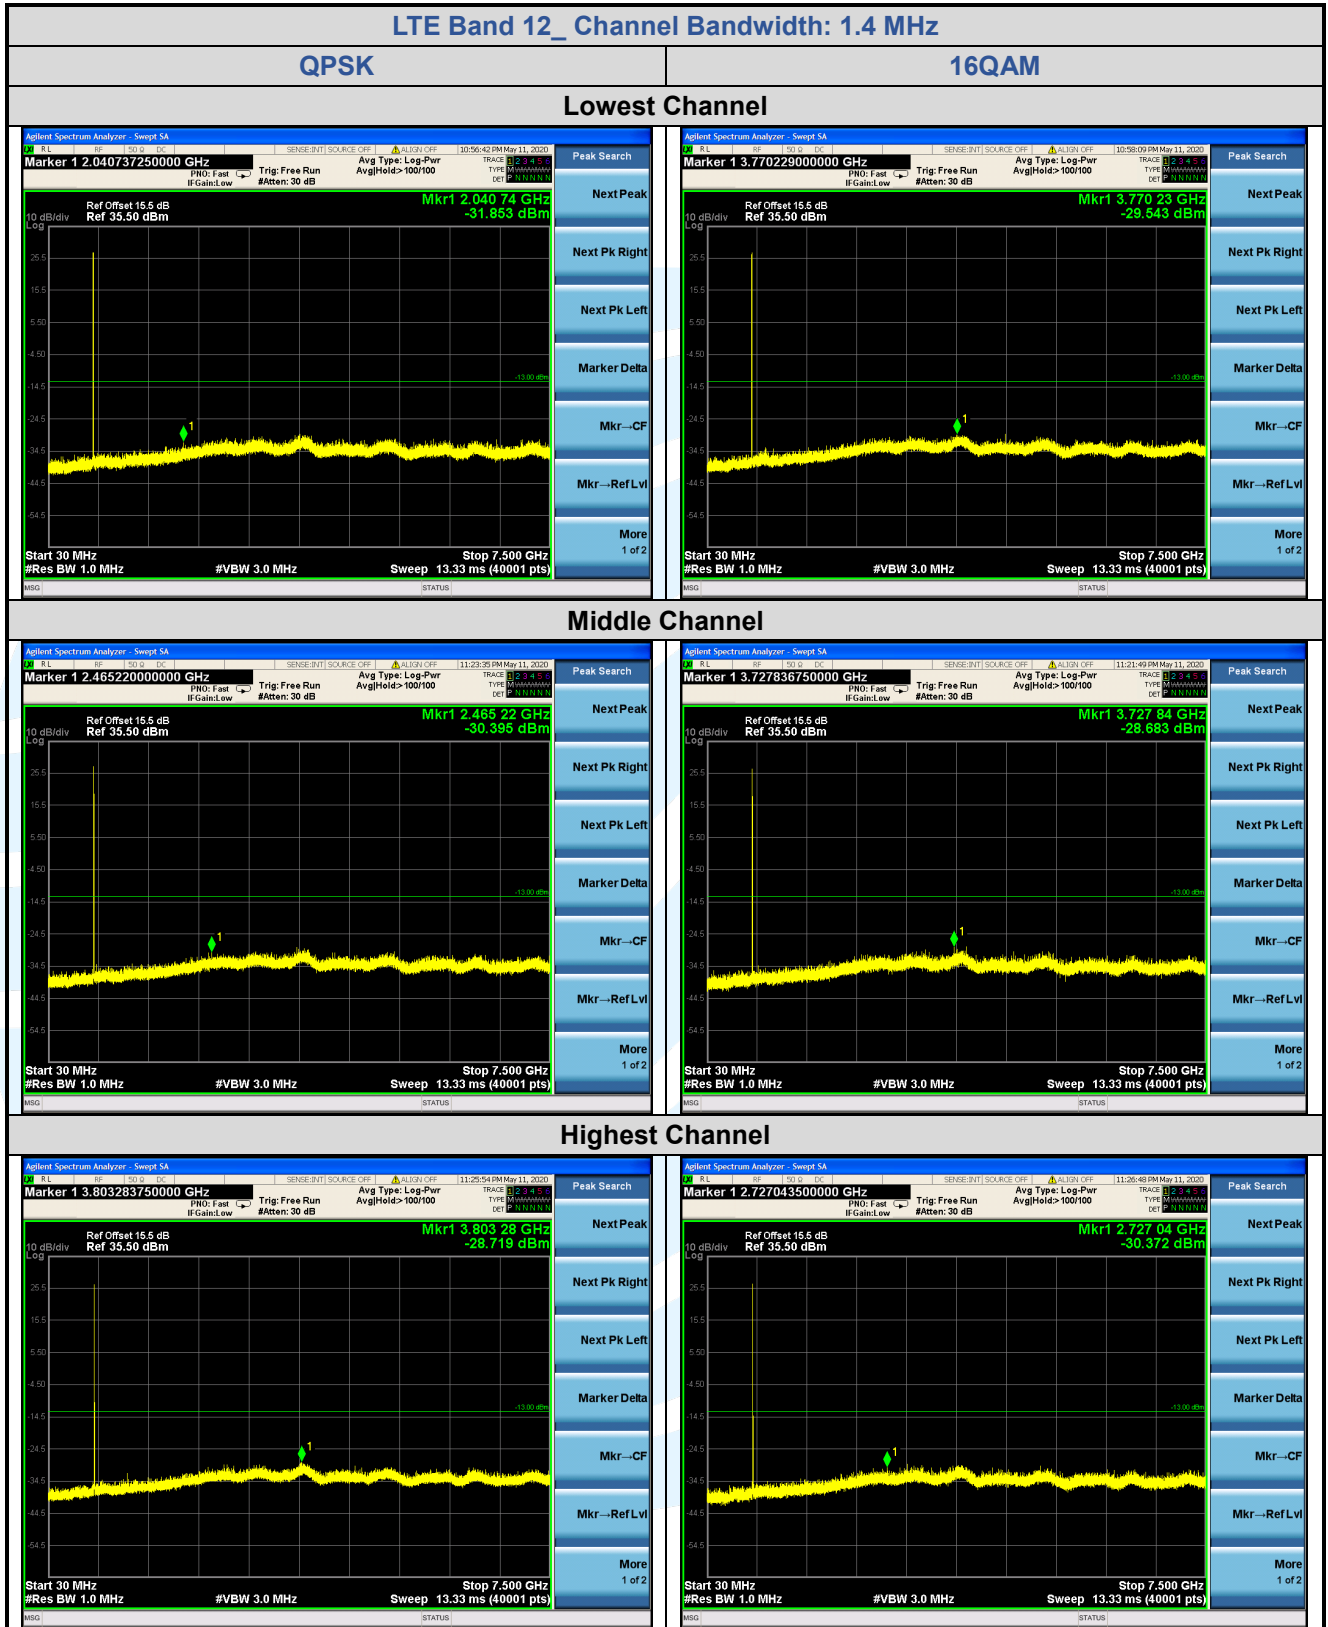

Tel: +86-755-28230888

Fax: +86-755-28230886

E-mail: info@uttlab.com

<http://www.uttlab.com>

UTTR-RF-FCC4G-V1.0

5.7.5 LTE Band 12

Shenzhen UnionTrust Quality and Technology Co., Ltd.

Address: 16/F, Block A, Building 6, Baoneng Science and Technology Park, Qingxiang Road No.1, Longhua New District, Shenzhen, China