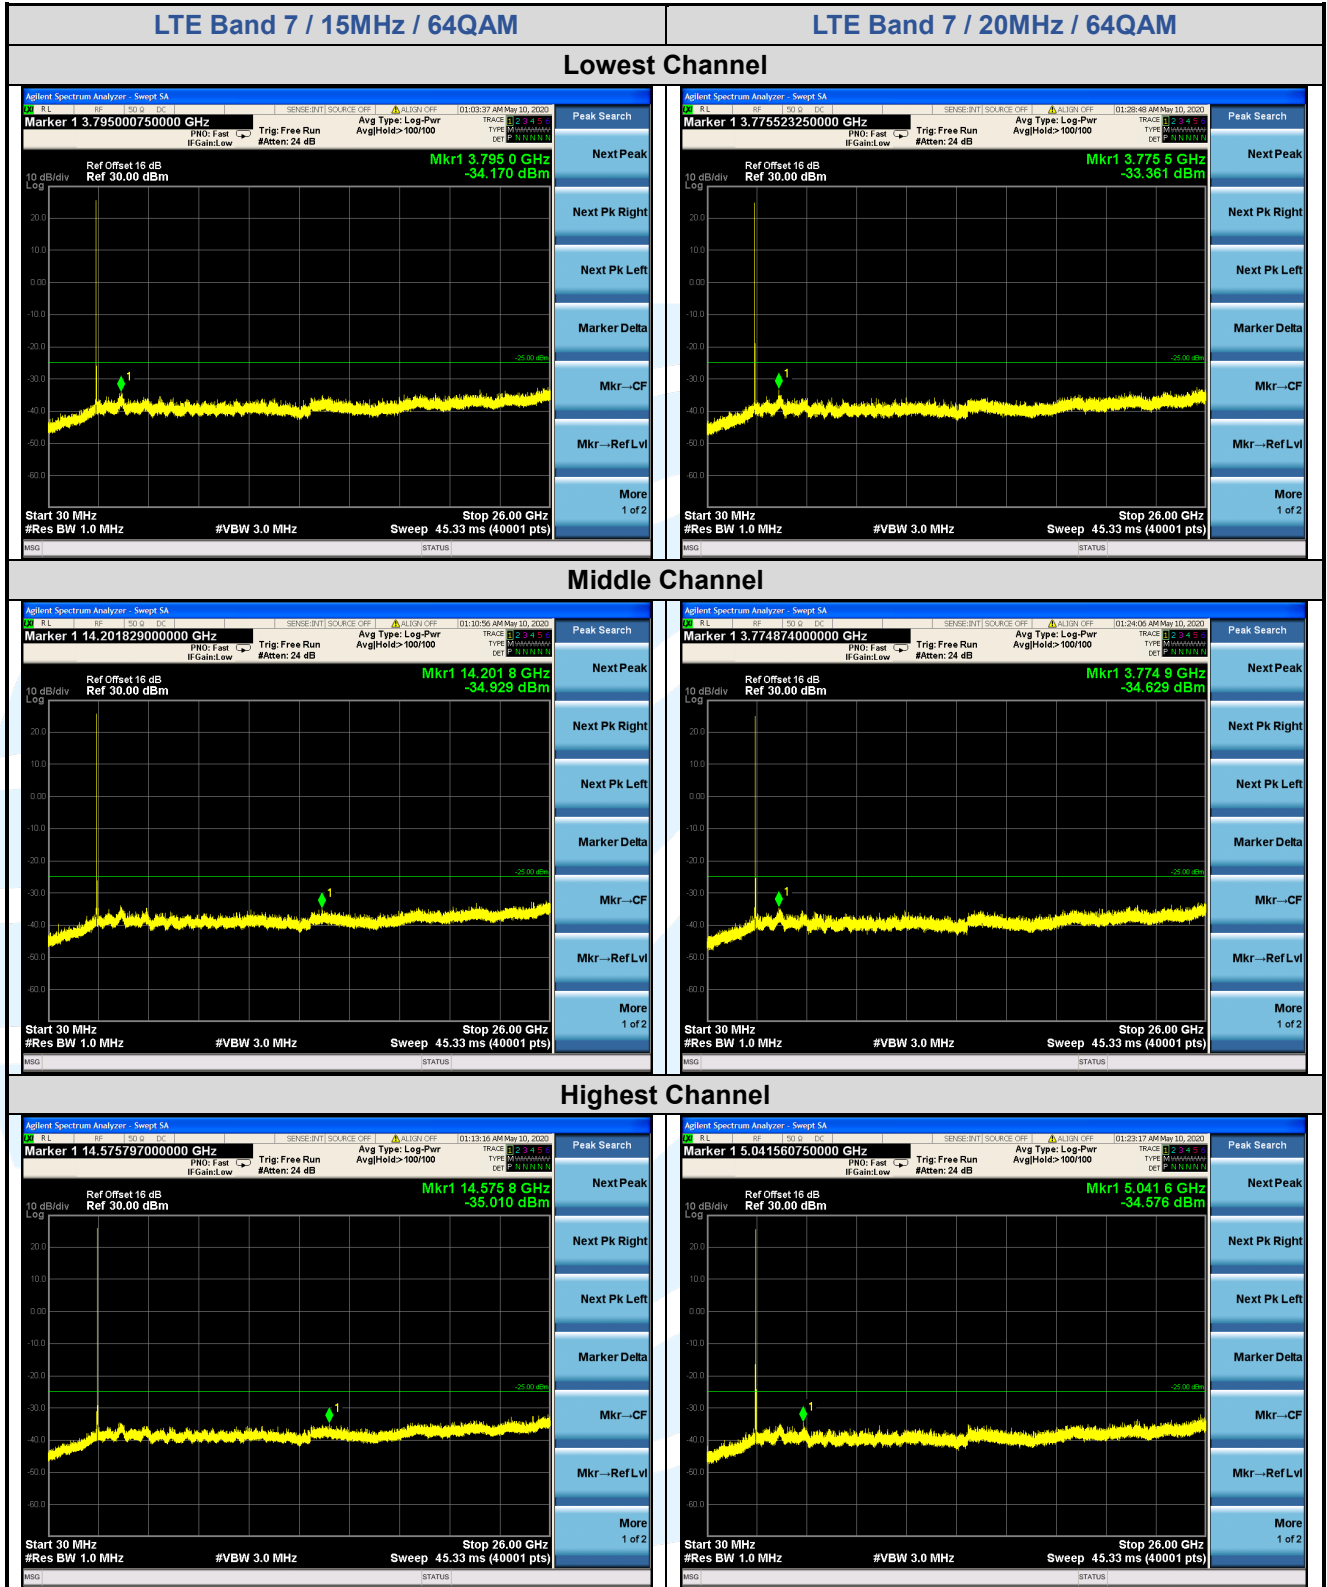

Shenzhen UnionTrust Quality and Technology Co., Ltd.

Address: 16/F, Block A, Building 6, Baoneng Science and Technology Park, Qingxiang Road No.1, Longhua New District, Shenzhen, China

Tel: +86-755-28230888

Fax: +86-755-28230886

E-mail: info@uttlab.com

<http://www.uttlab.com>

UTTR-RF-FCC4G-V1.0