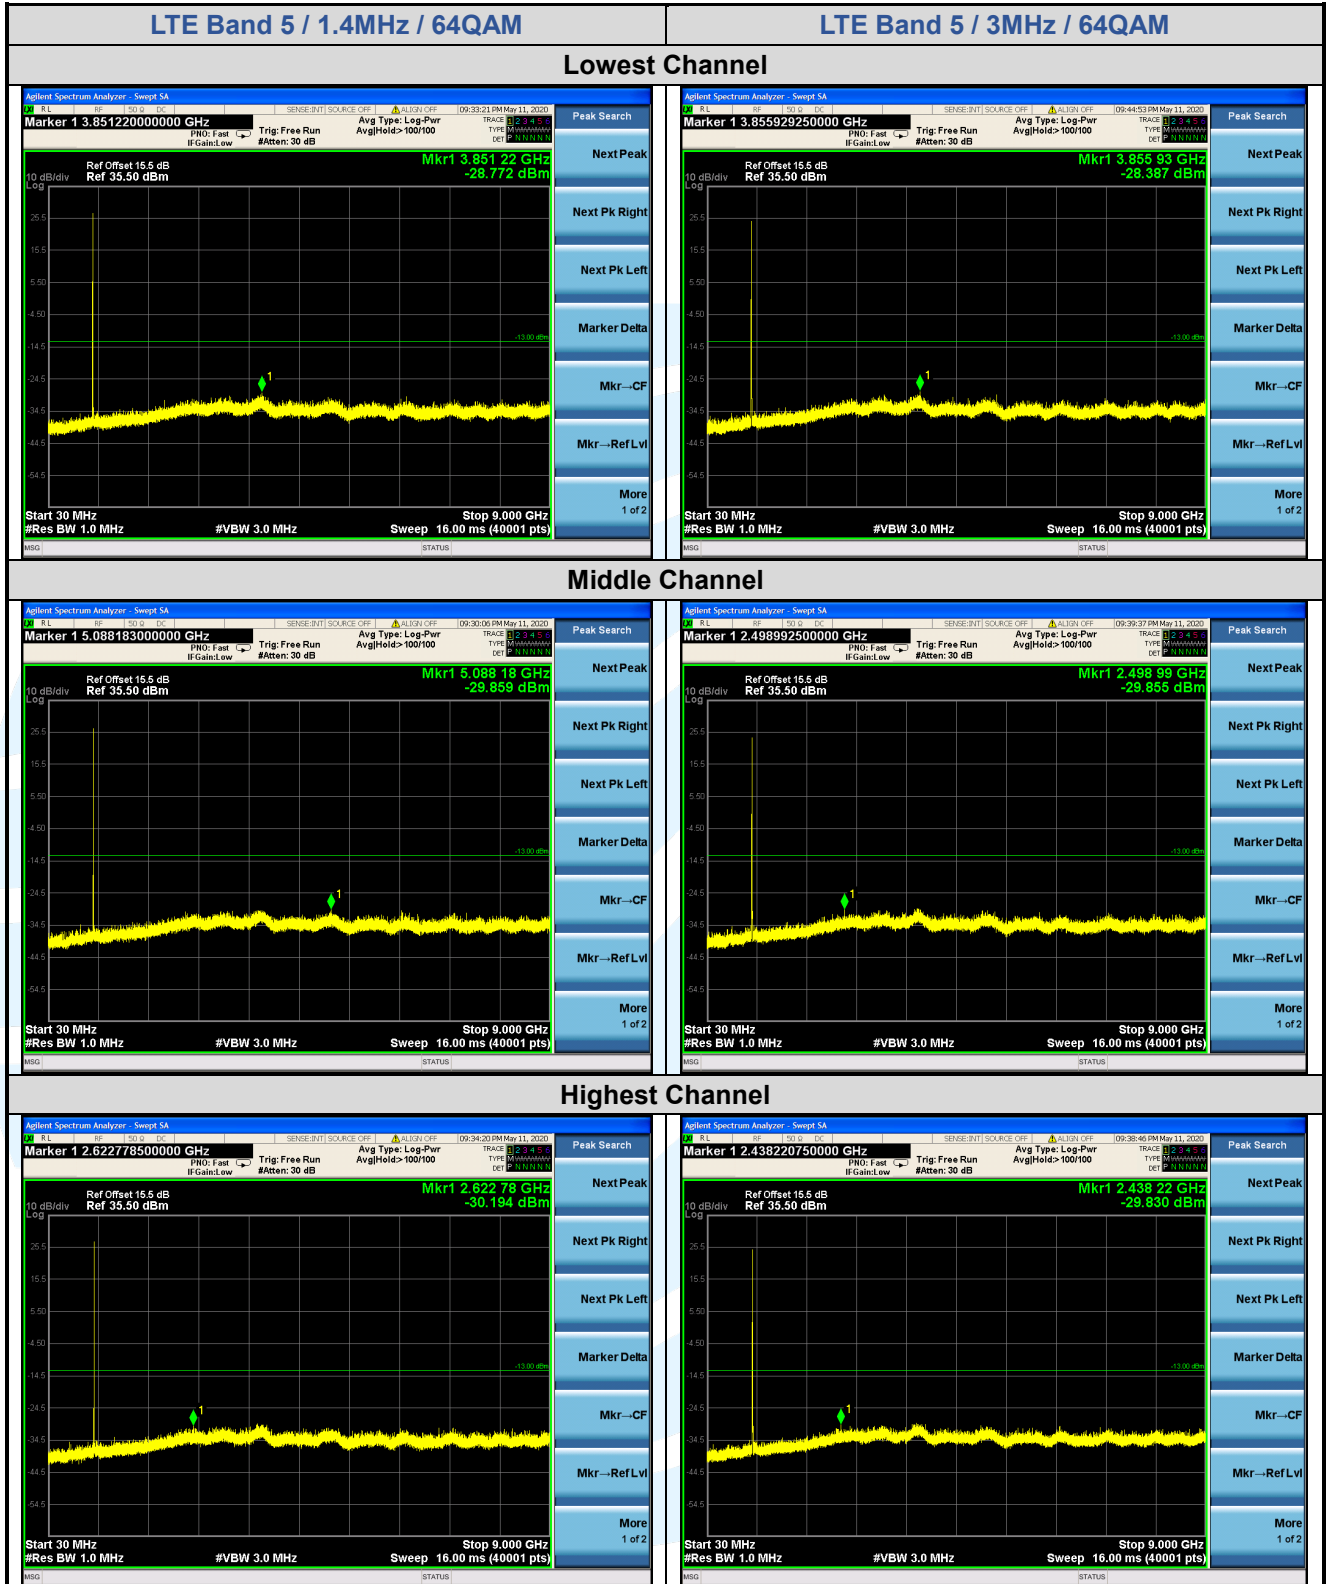

Shenzhen UnionTrust Quality and Technology Co., Ltd.

Address: 16/F, Block A, Building 6, Baoneng Science and Technology Park, Qingxiang Road No.1, Longhua New District, Shenzhen, China

Tel: +86-755-28230888

Fax: +86-755-28230886

E-mail: info@uttlab.com

<http://www.uttlab.com>

UTTR-RF-FCC4G-V1.0