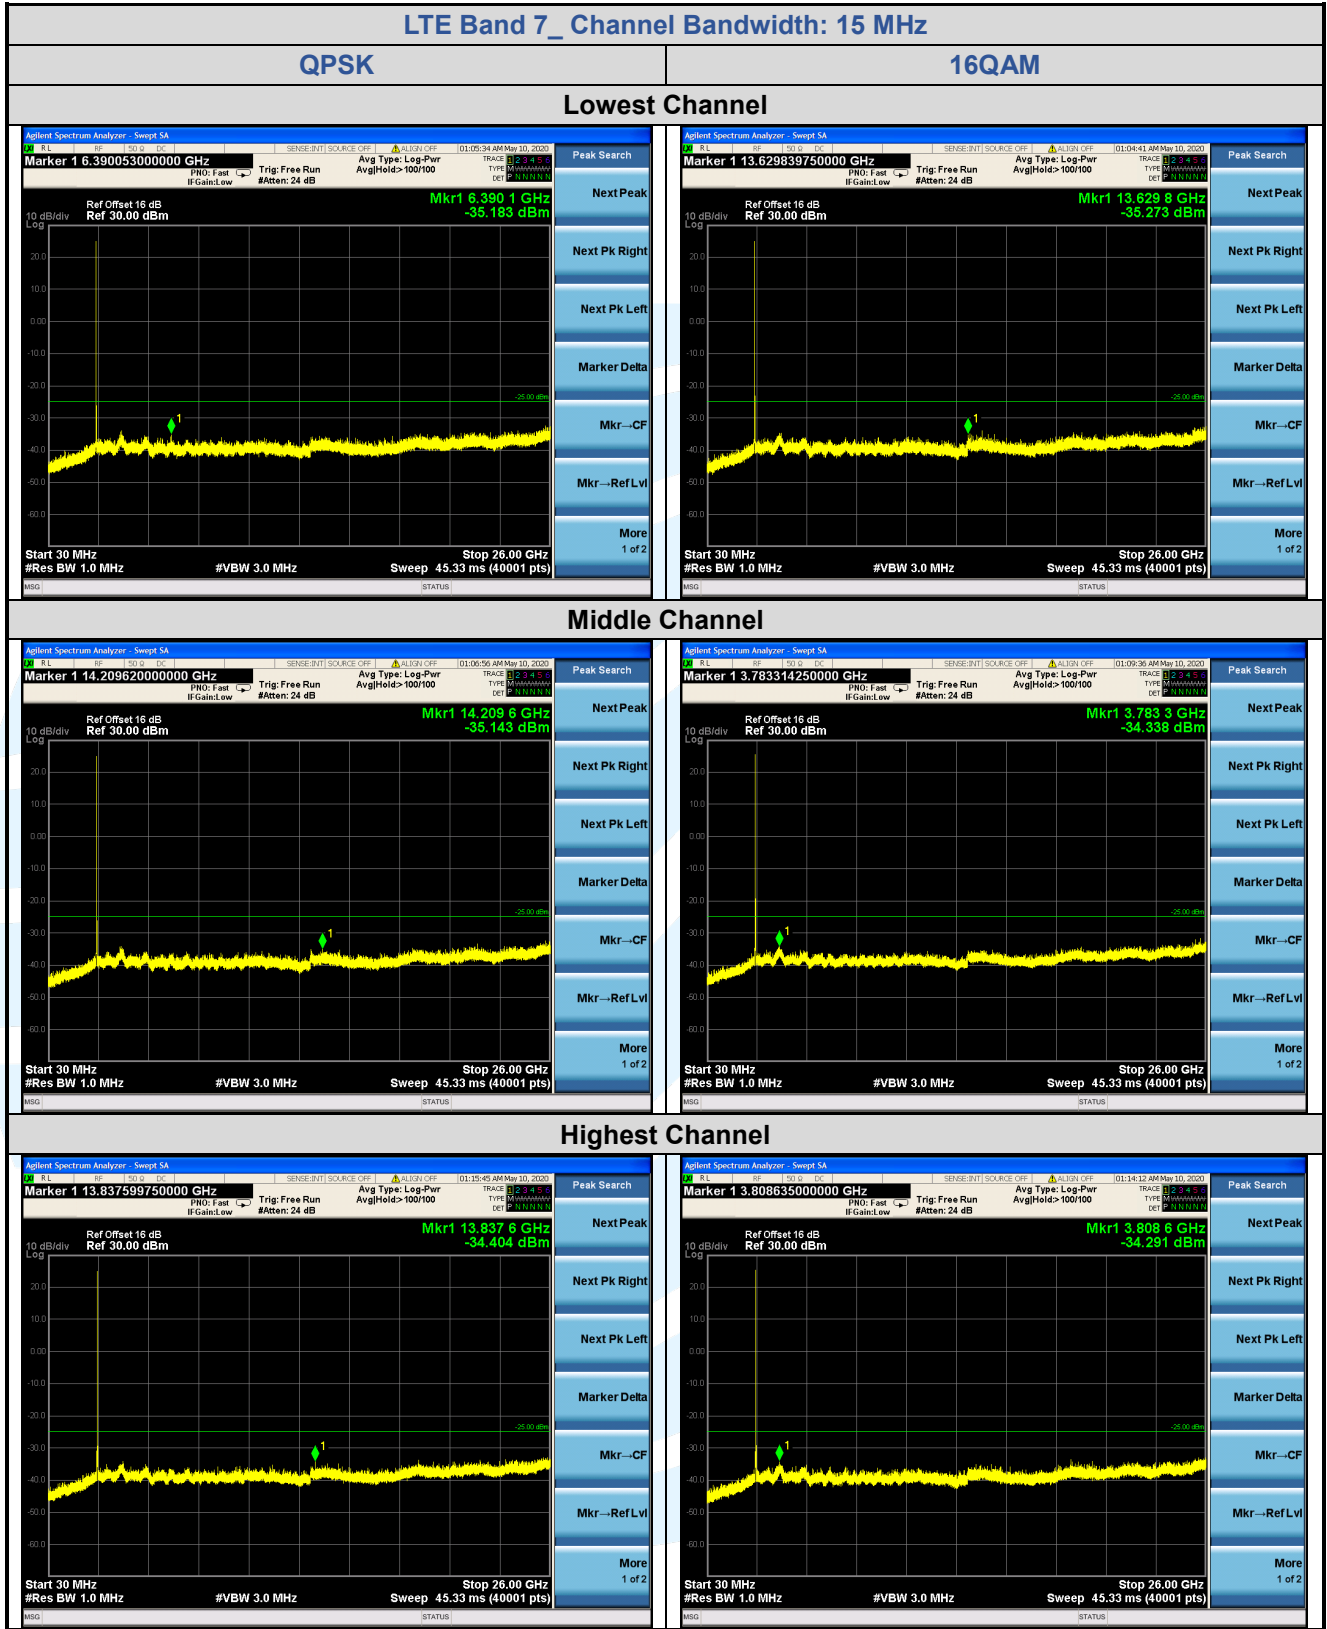

Shenzhen UnionTrust Quality and Technology Co., Ltd.

Address: 16/F, Block A, Building 6, Baoneng Science and Technology Park, Qingxiang Road No.1, Longhua New District, Shenzhen, China

Tel: +86-755-28230888

Fax: +86-755-28230886

E-mail: info@uttlab.com

<http://www.uttlab.com>

UTTR-RF-FCC4G-V1.0