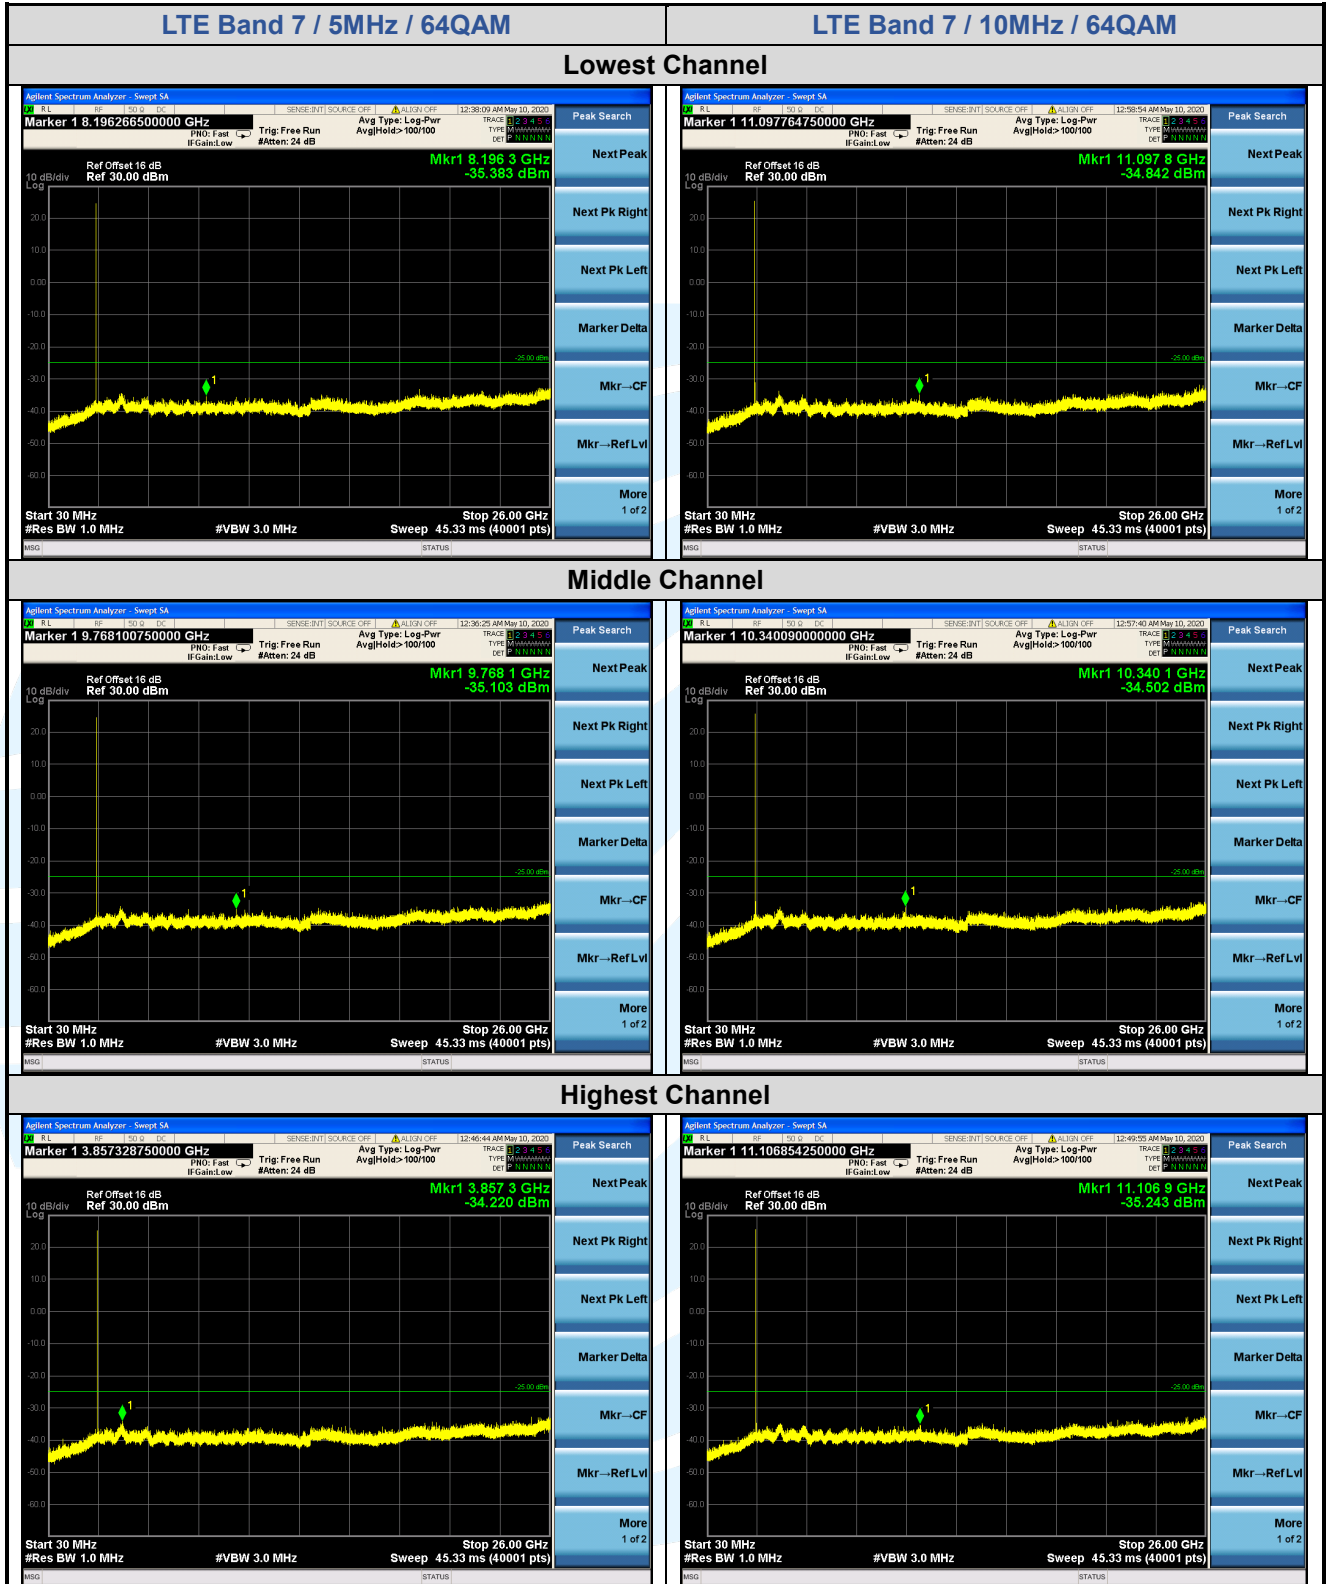

Shenzhen UnionTrust Quality and Technology Co., Ltd.

Address: 16/F, Block A, Building 6, Baoneng Science and Technology Park, Qingxiang Road No.1, Longhua New District, Shenzhen, China

Tel: +86-755-28230888

Fax: +86-755-28230886

E-mail: info@uttlab.com

<http://www.uttlab.com>

UTTR-RF-FCC4G-V1.0