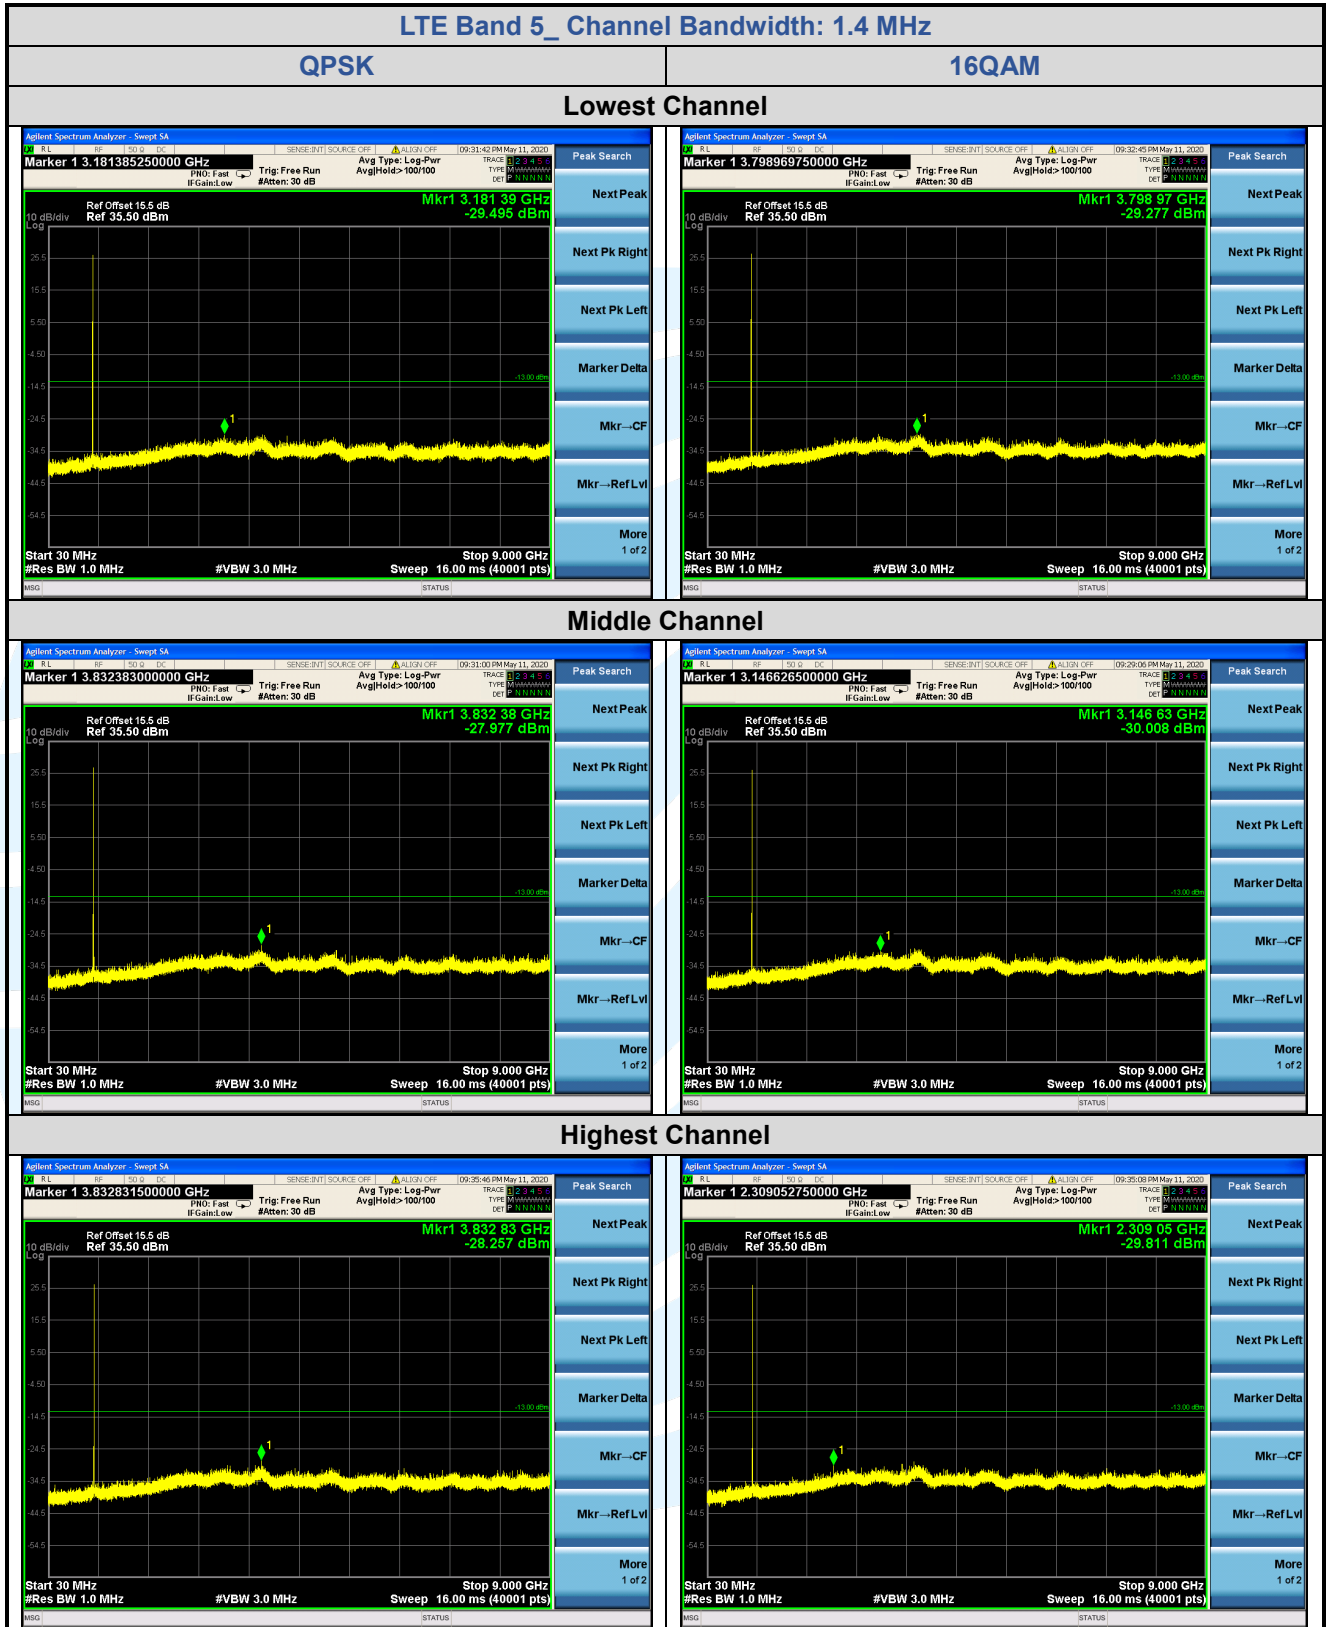

Tel: +86-755-28230888

Fax: +86-755-28230886

E-mail: info@uttlab.com

<http://www.uttlab.com>

UTTR-RF-FCC4G-V1.0

5.7.3 LTE Band 5

Shenzhen UnionTrust Quality and Technology Co., Ltd.

Address: 16/F, Block A, Building 6, Baoneng Science and Technology Park, Qingxiang Road No.1, Longhua New District, Shenzhen, China