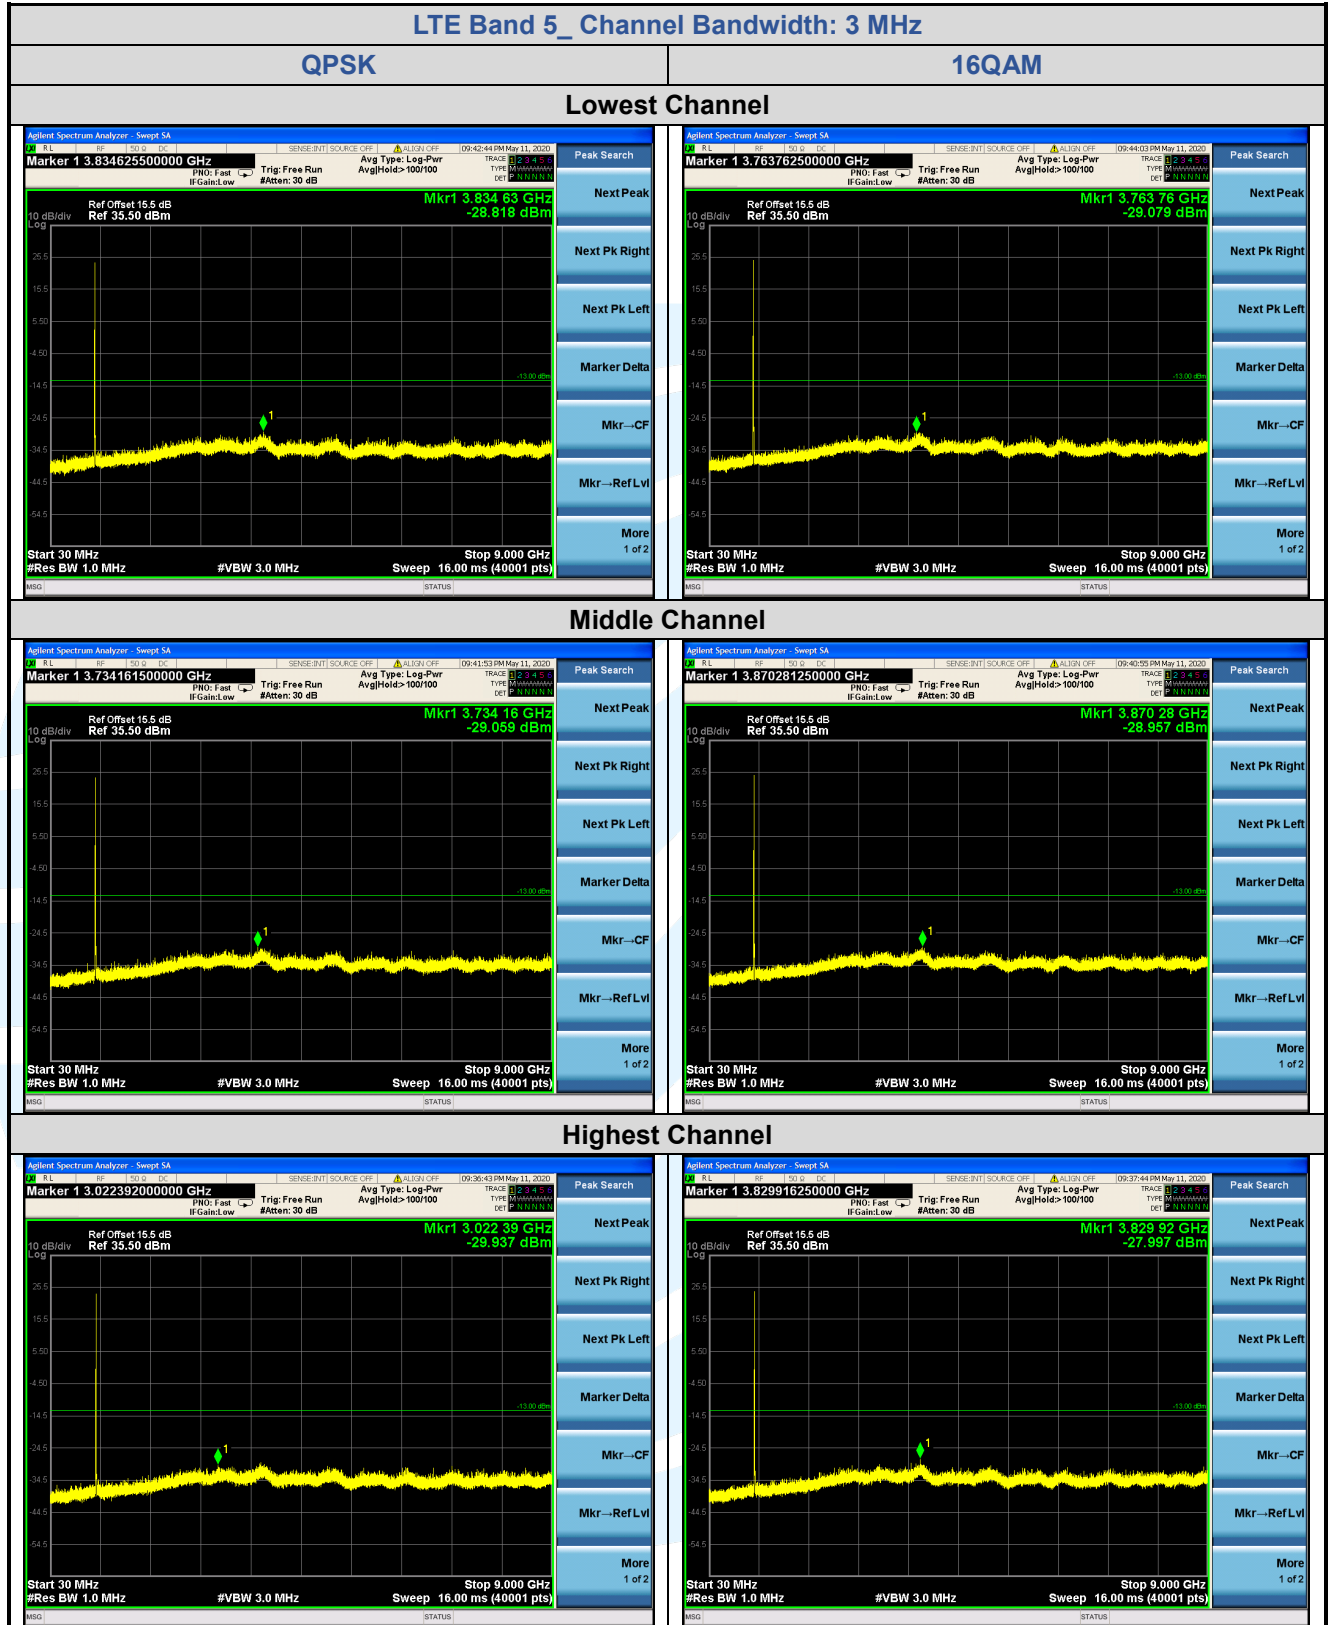

Tel: +86-755-28230888

Fax: +86-755-28230886

E-mail: info@uttlab.com

<http://www.uttlab.com>

UTTR-RF-FCC4G-V1.0

5.7.3 LTE Band 5

Shenzhen UnionTrust Quality and Technology Co., Ltd.

Address: 16/F, Block A, Building 6, Baoneng Science and Technology Park, Qingxiang Road No.1, Longhua New District, Shenzhen, China