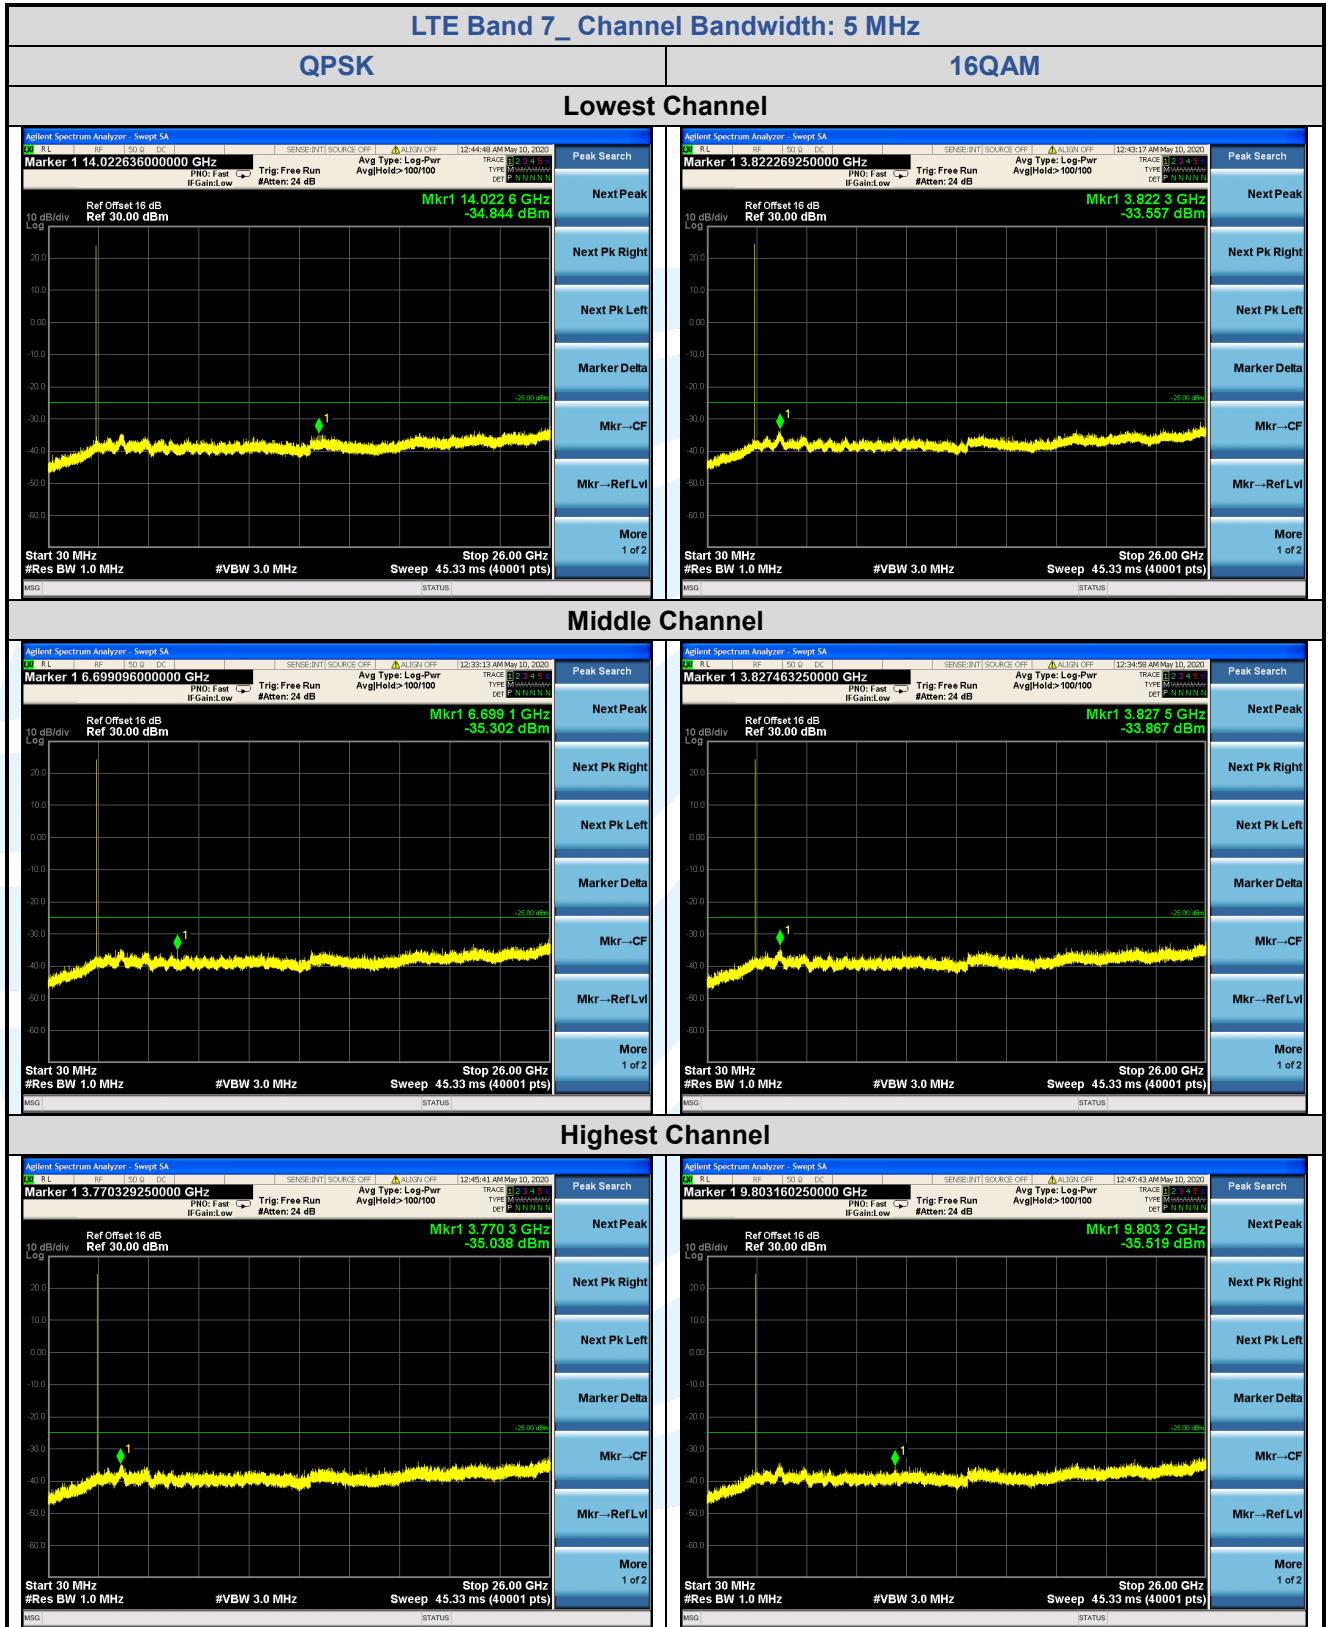

Tel: +86-755-28230888

Fax: +86-755-28230886

E-mail: info@uttlab.com

<http://www.uttlab.com>

UTTR-RF-FCC4G-V1.0

5.7.4 LTE Band 7

Shenzhen UnionTrust Quality and Technology Co., Ltd.

Address: 16/F, Block A, Building 6, Baoneng Science and Technology Park, Qingxiang Road No.1, Longhua New District, Shenzhen, China