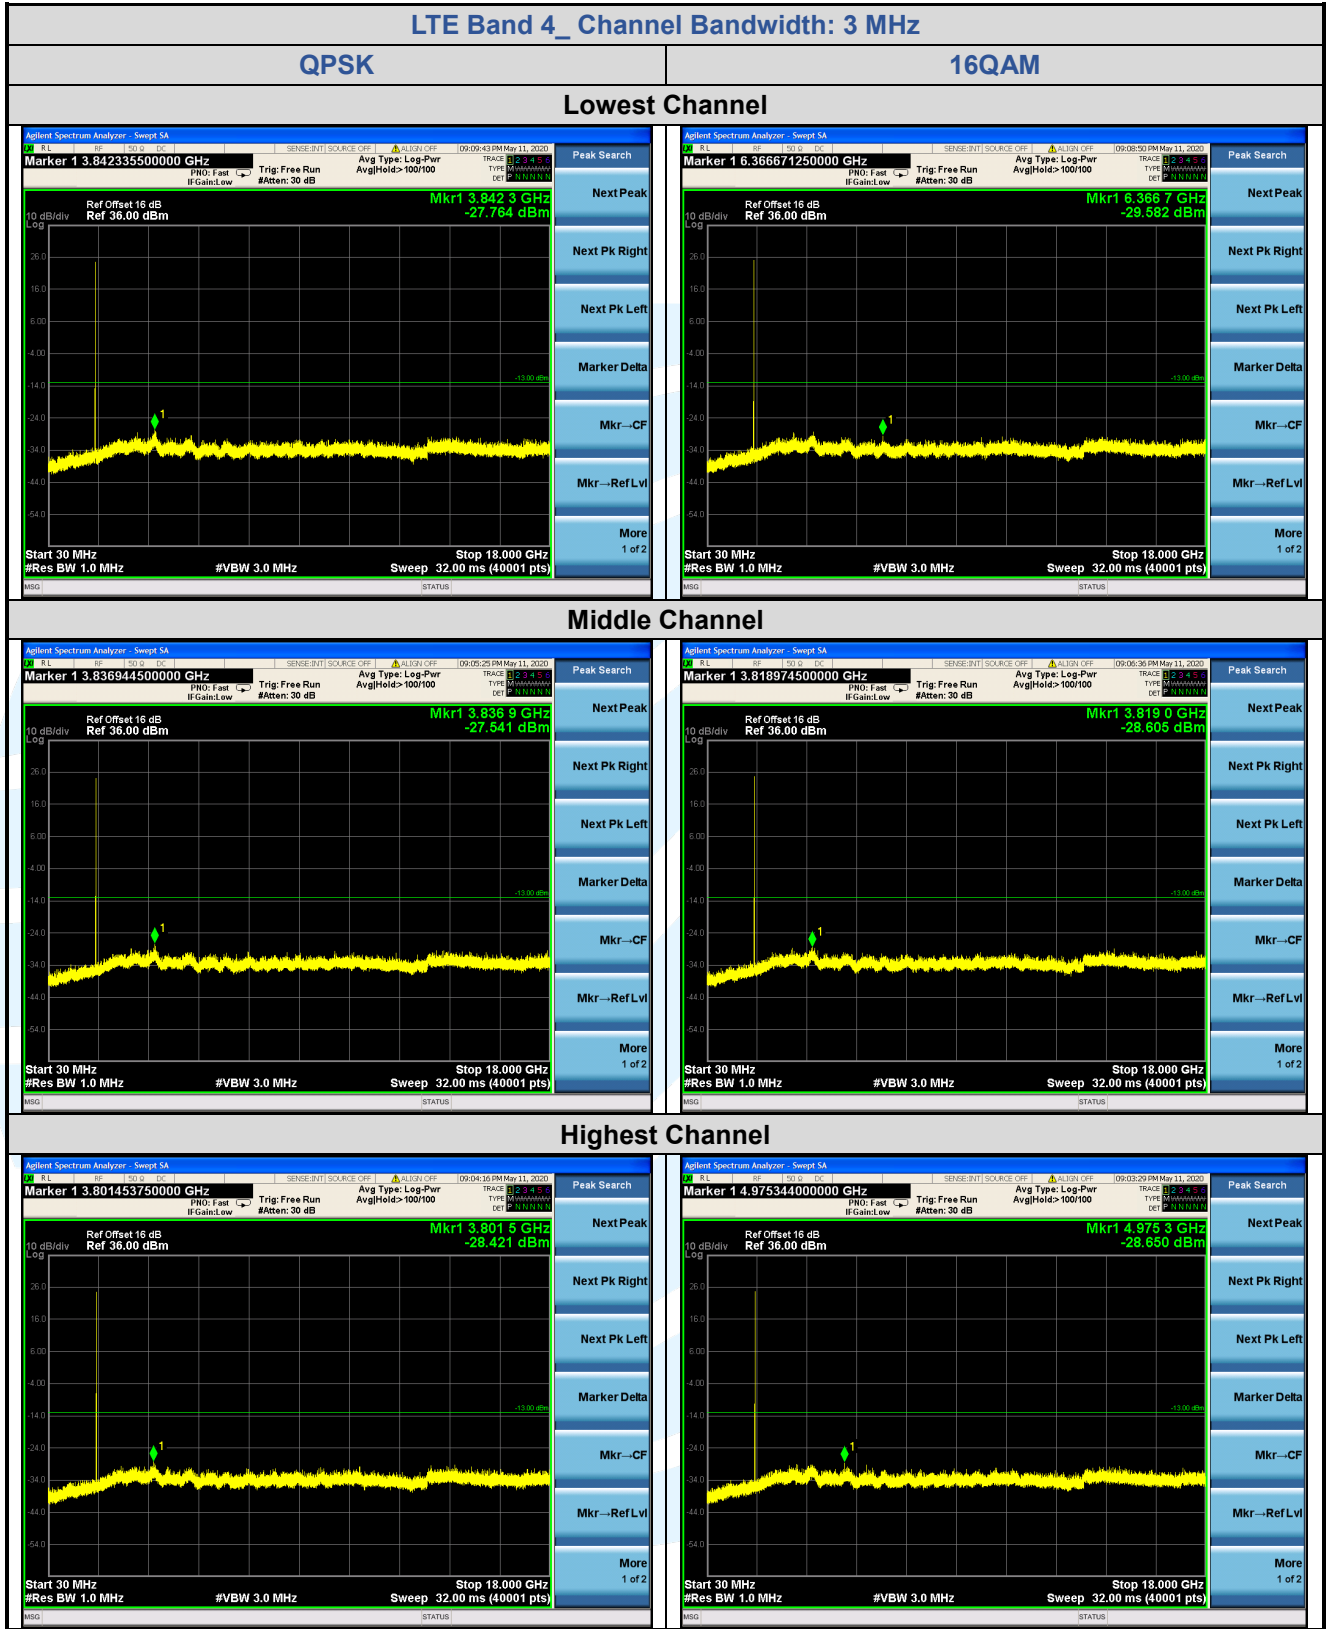

## 5.7.2 LTE Band 4

**Shenzhen UnionTrust Quality and Technology Co., Ltd.**

Address: 16/F, Block A, Building 6, Baoneng Science and Technology Park, Qingxiang Road No.1, Longhua New District, Shenzhen, China