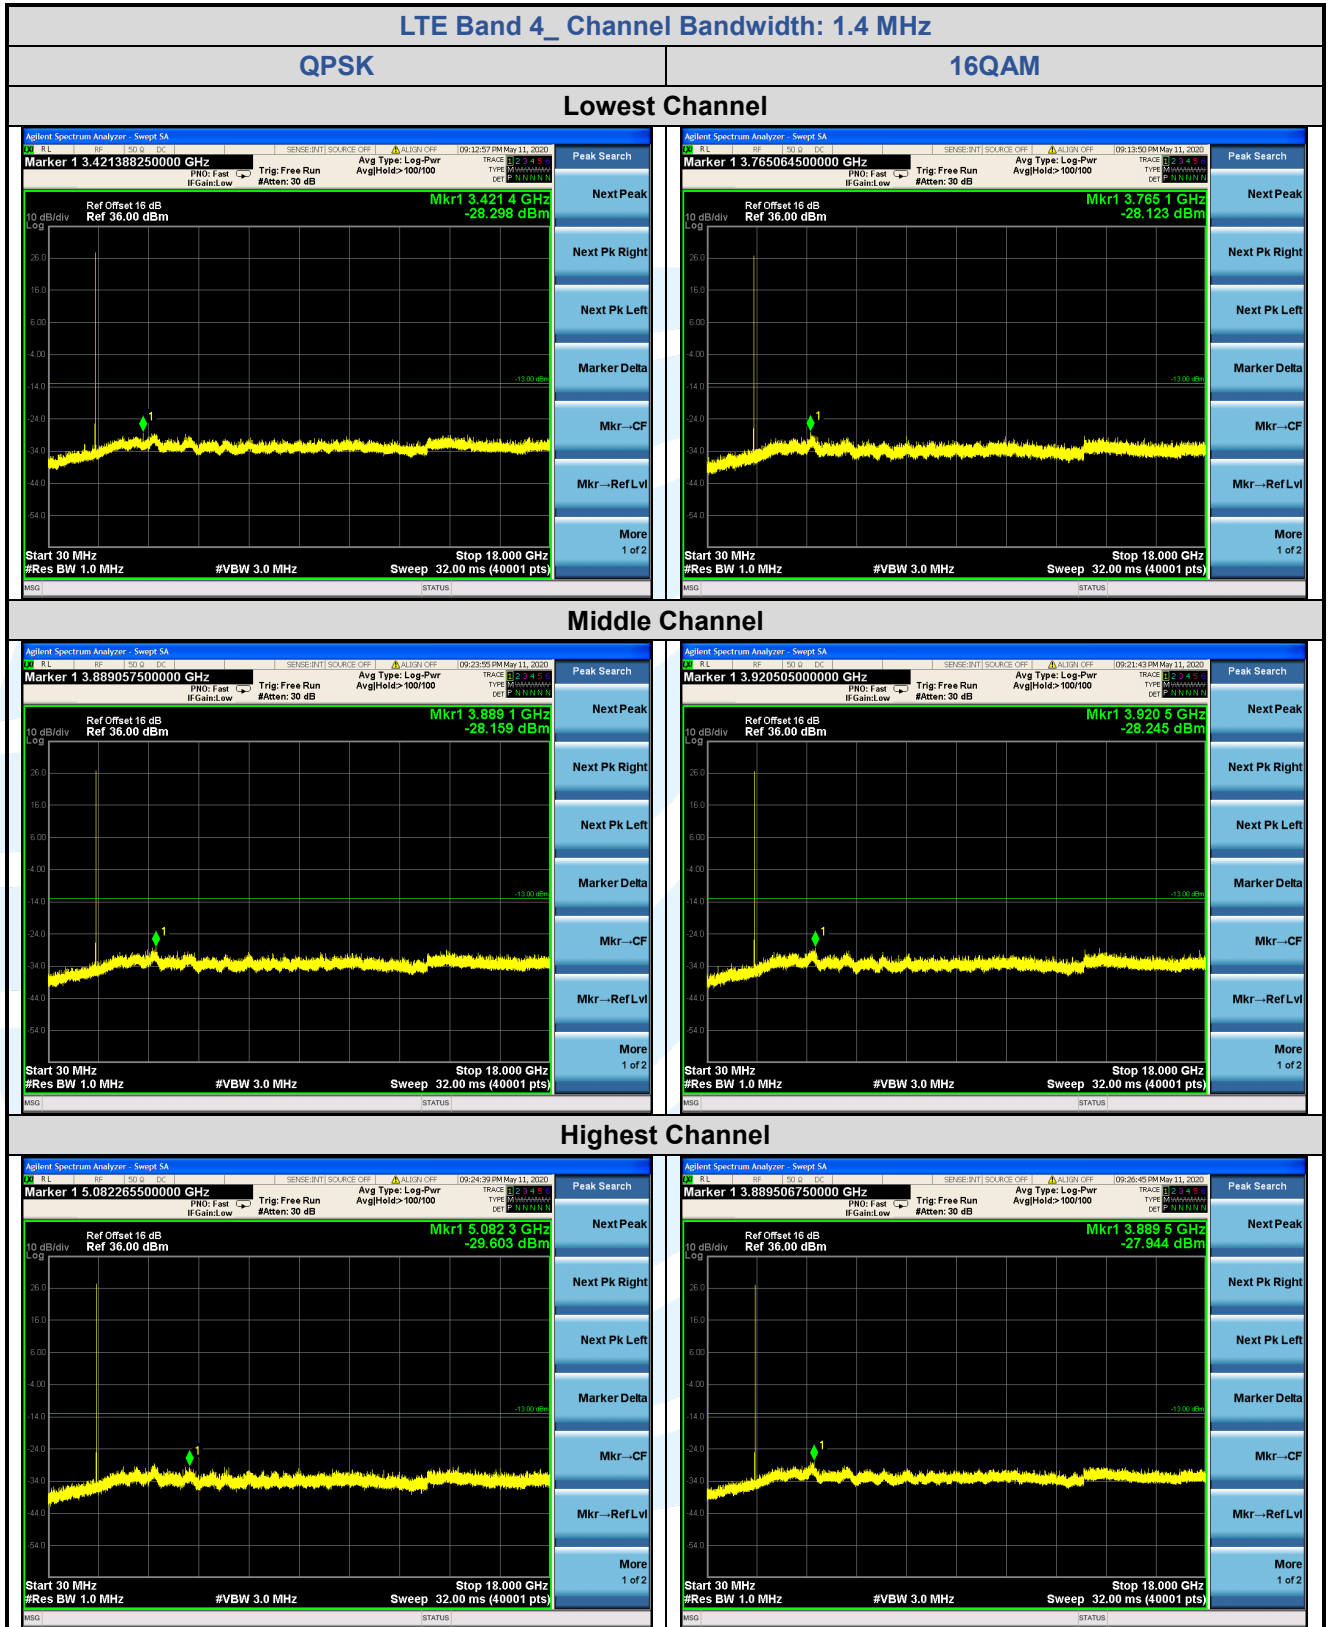

## 5.7.2 LTE Band 4

**Shenzhen UnionTrust Quality and Technology Co., Ltd.**

Address: 16/F, Block A, Building 6, Baoneng Science and Technology Park, Qingxiang Road No.1, Longhua New District, Shenzhen, China