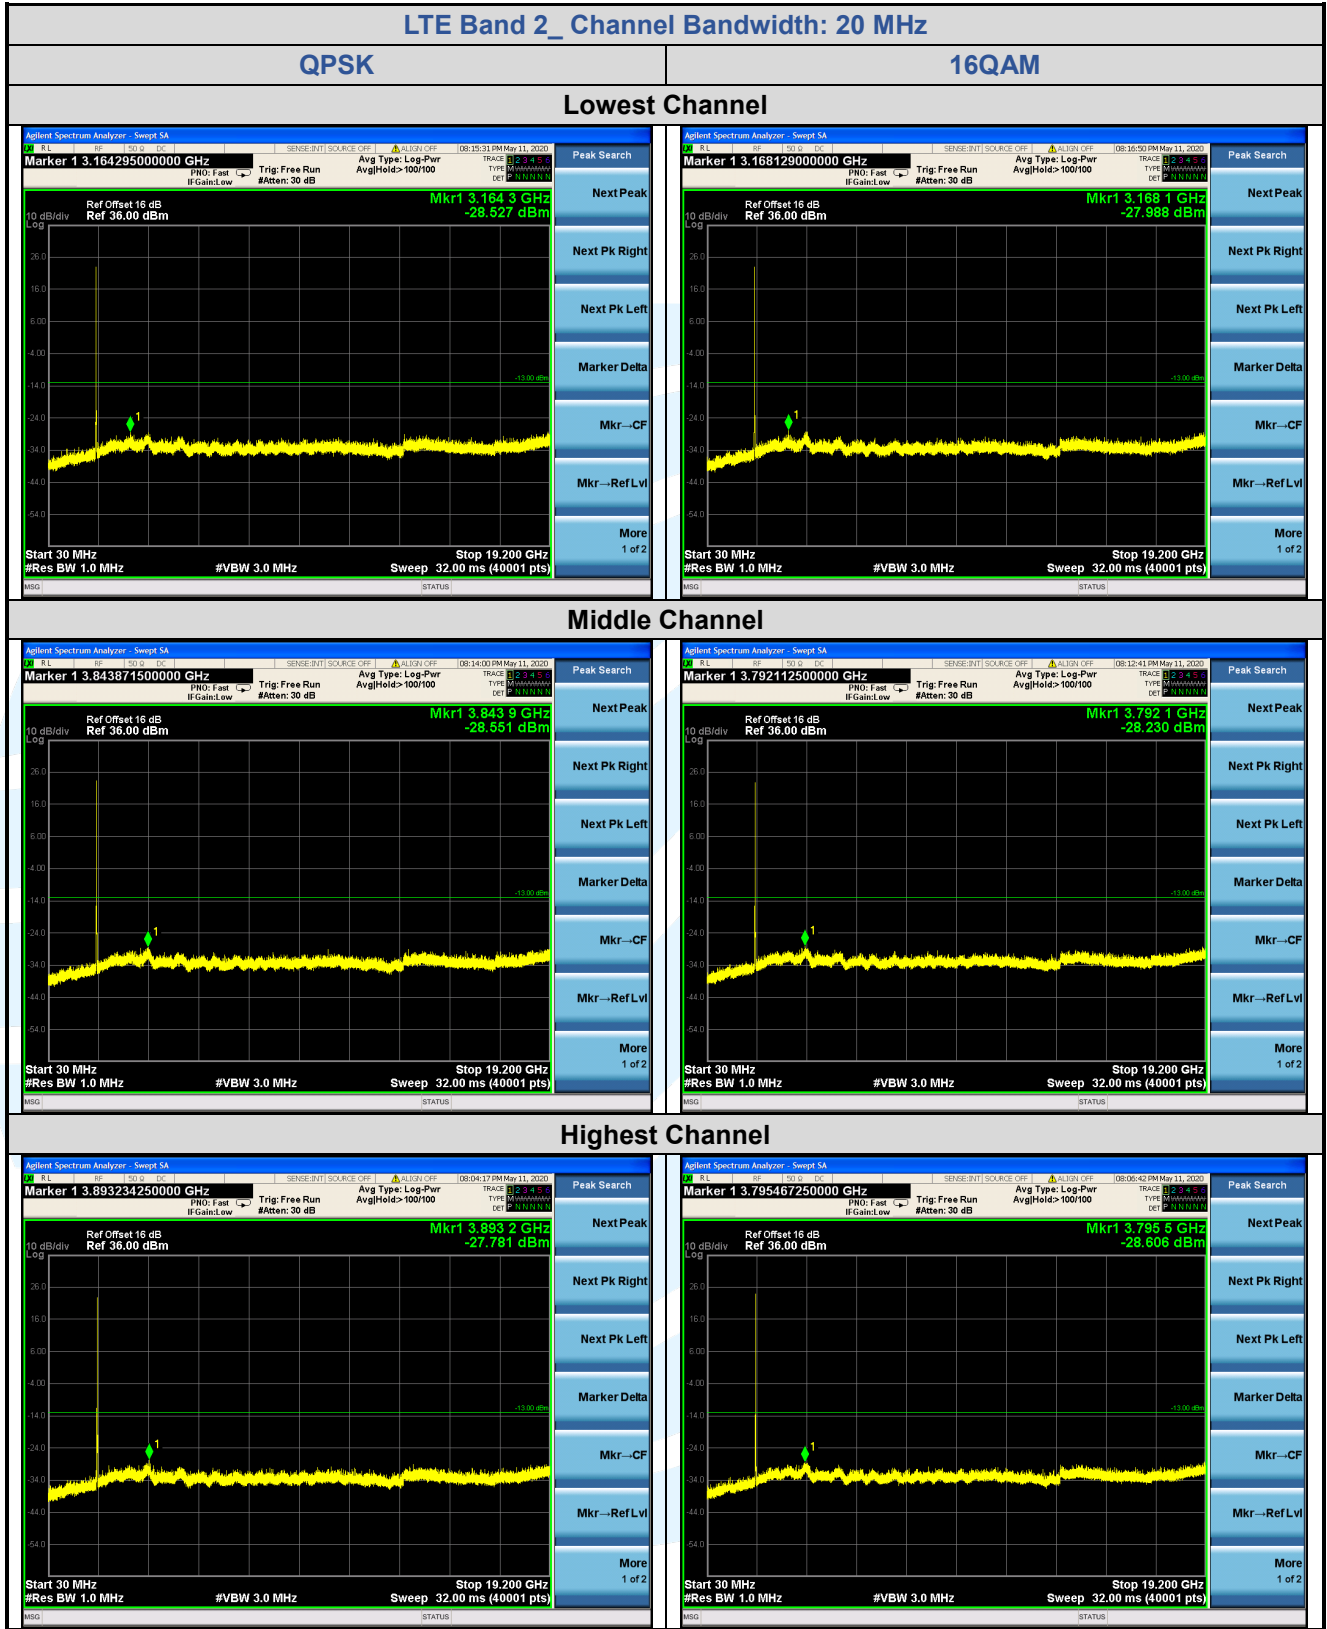

Shenzhen UnionTrust Quality and Technology Co., Ltd.

Address: 16/F, Block A, Building 6, Baoneng Science and Technology Park, Qingxiang Road No.1, Longhua New District, Shenzhen, China

Tel: +86-755-28230888

Fax: +86-755-28230886

E-mail: info@uttlab.com

<http://www.uttlab.com>

UTTR-RF-FCC4G-V1.0