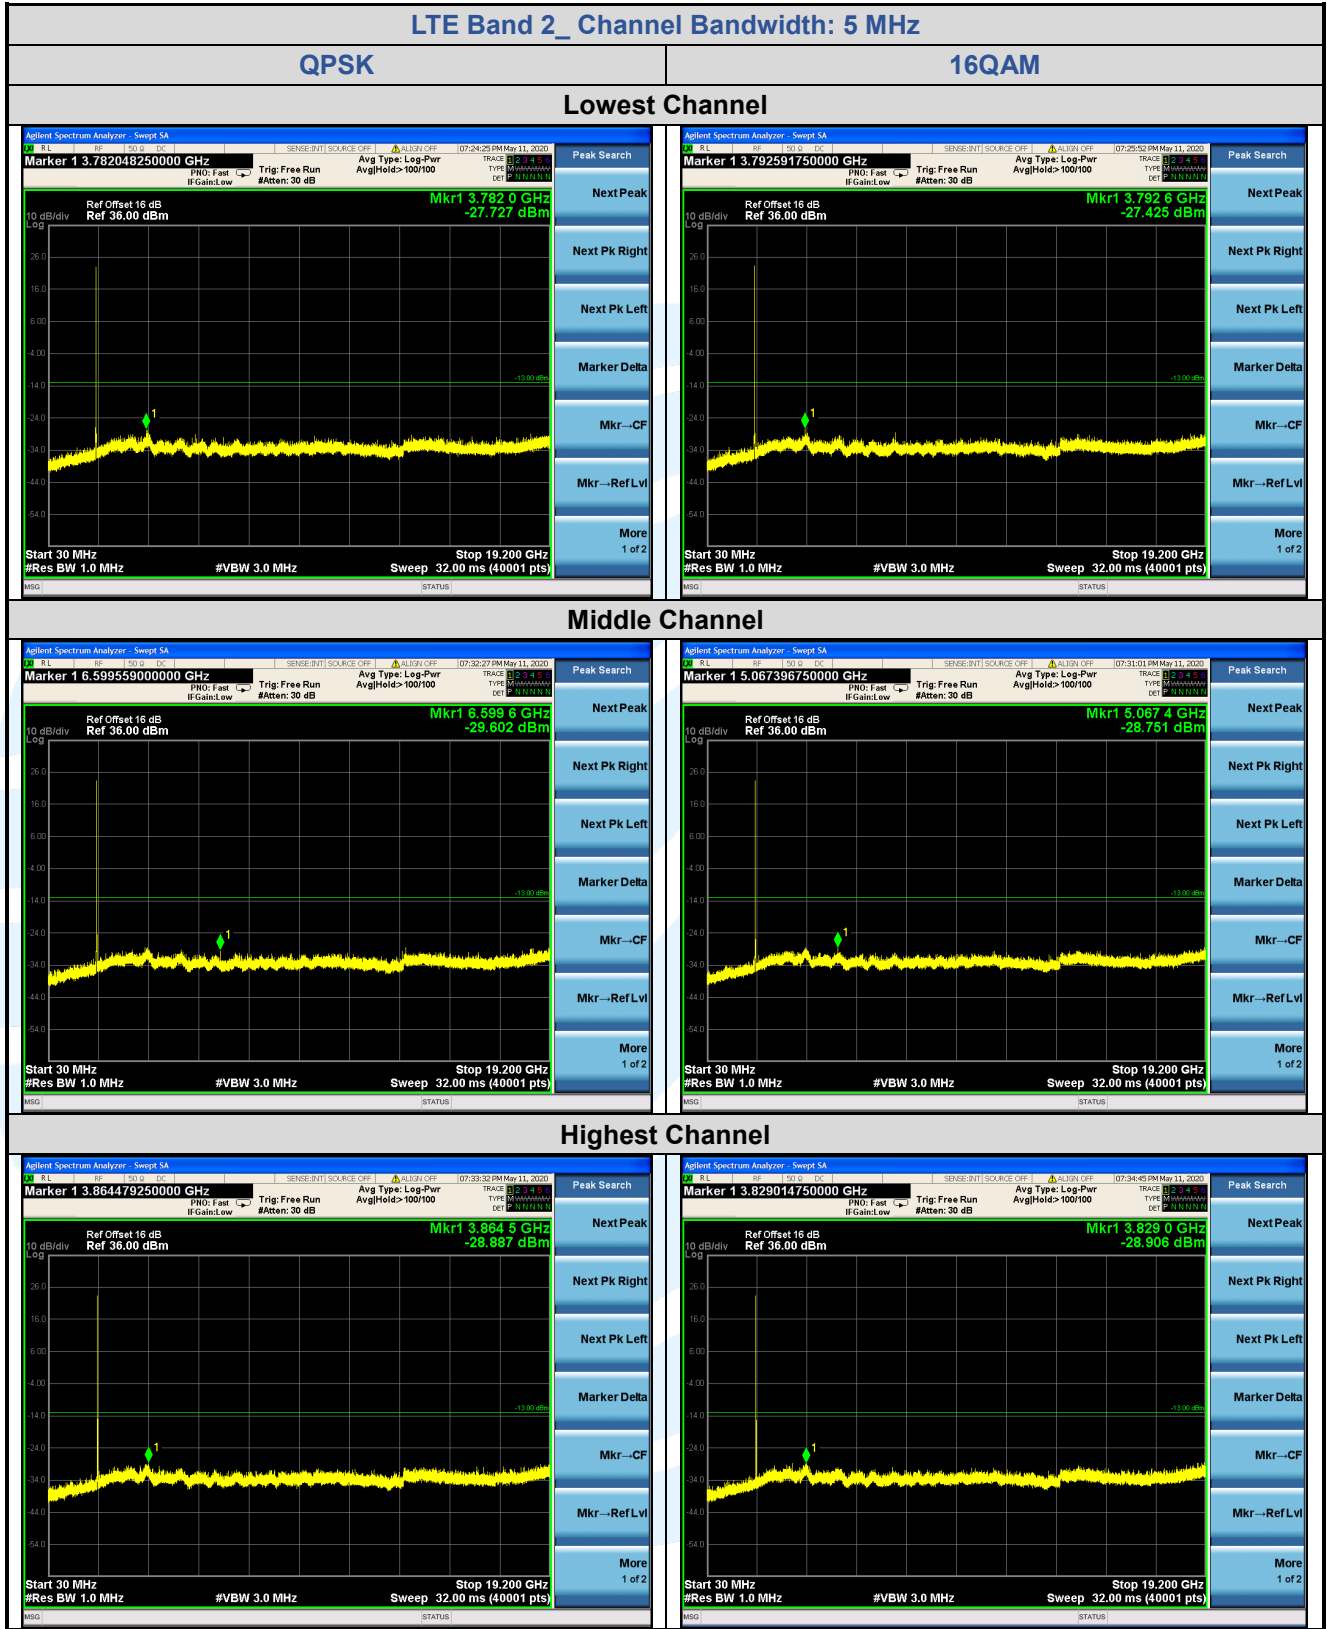

Shenzhen UnionTrust Quality and Technology Co., Ltd.

Address: 16/F, Block A, Building 6, Baoneng Science and Technology Park, Qingxiang Road No.1, Longhua New District, Shenzhen, China

Tel: +86-755-28230888

Fax: +86-755-28230886

E-mail: info@uttlab.com

<http://www.uttlab.com>

UTTR-RF-FCC4G-V1.0