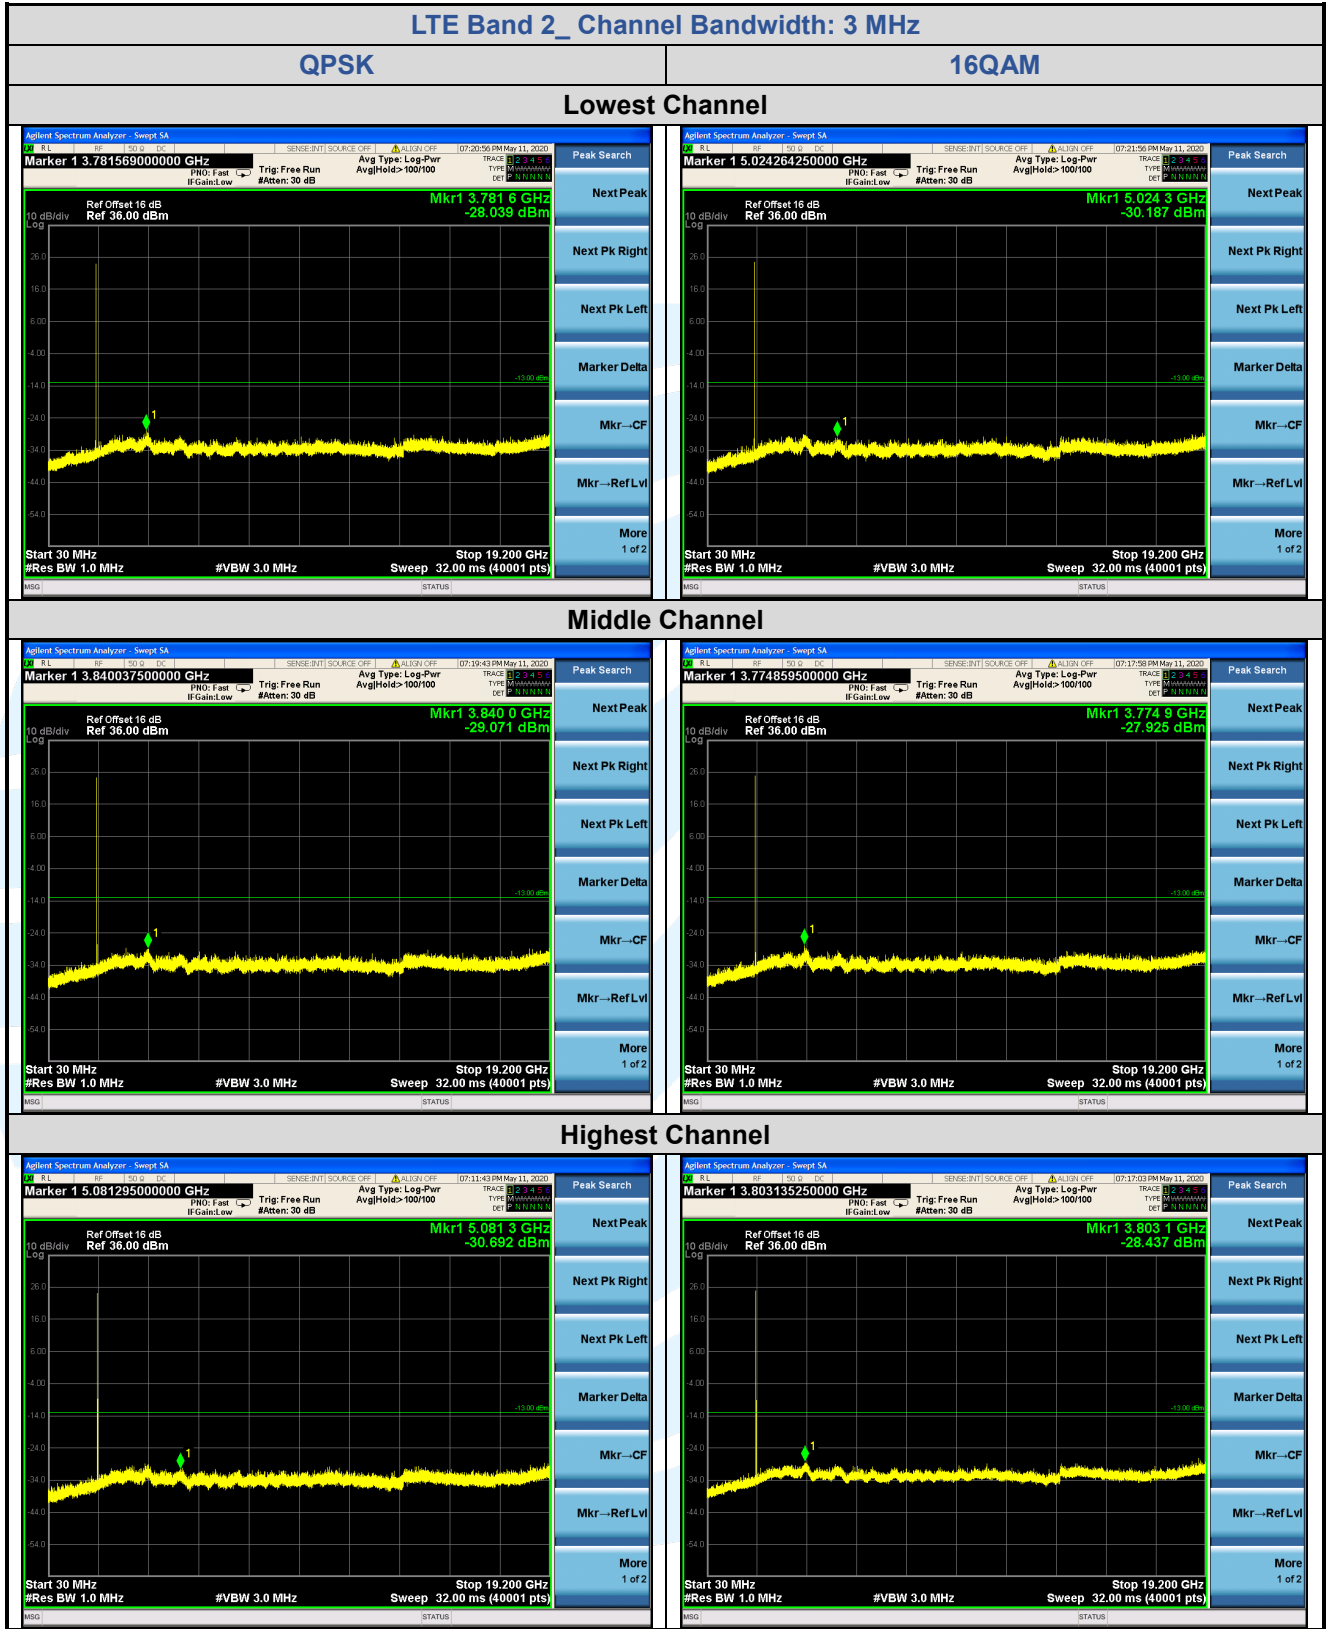

5.7.1 LTE Band 2

**Shenzhen UnionTrust Quality and Technology Co., Ltd.**

Address: 16/F, Block A, Building 6, Baoneng Science and Technology Park, Qingxiang Road No.1, Longhua New District, Shenzhen, China