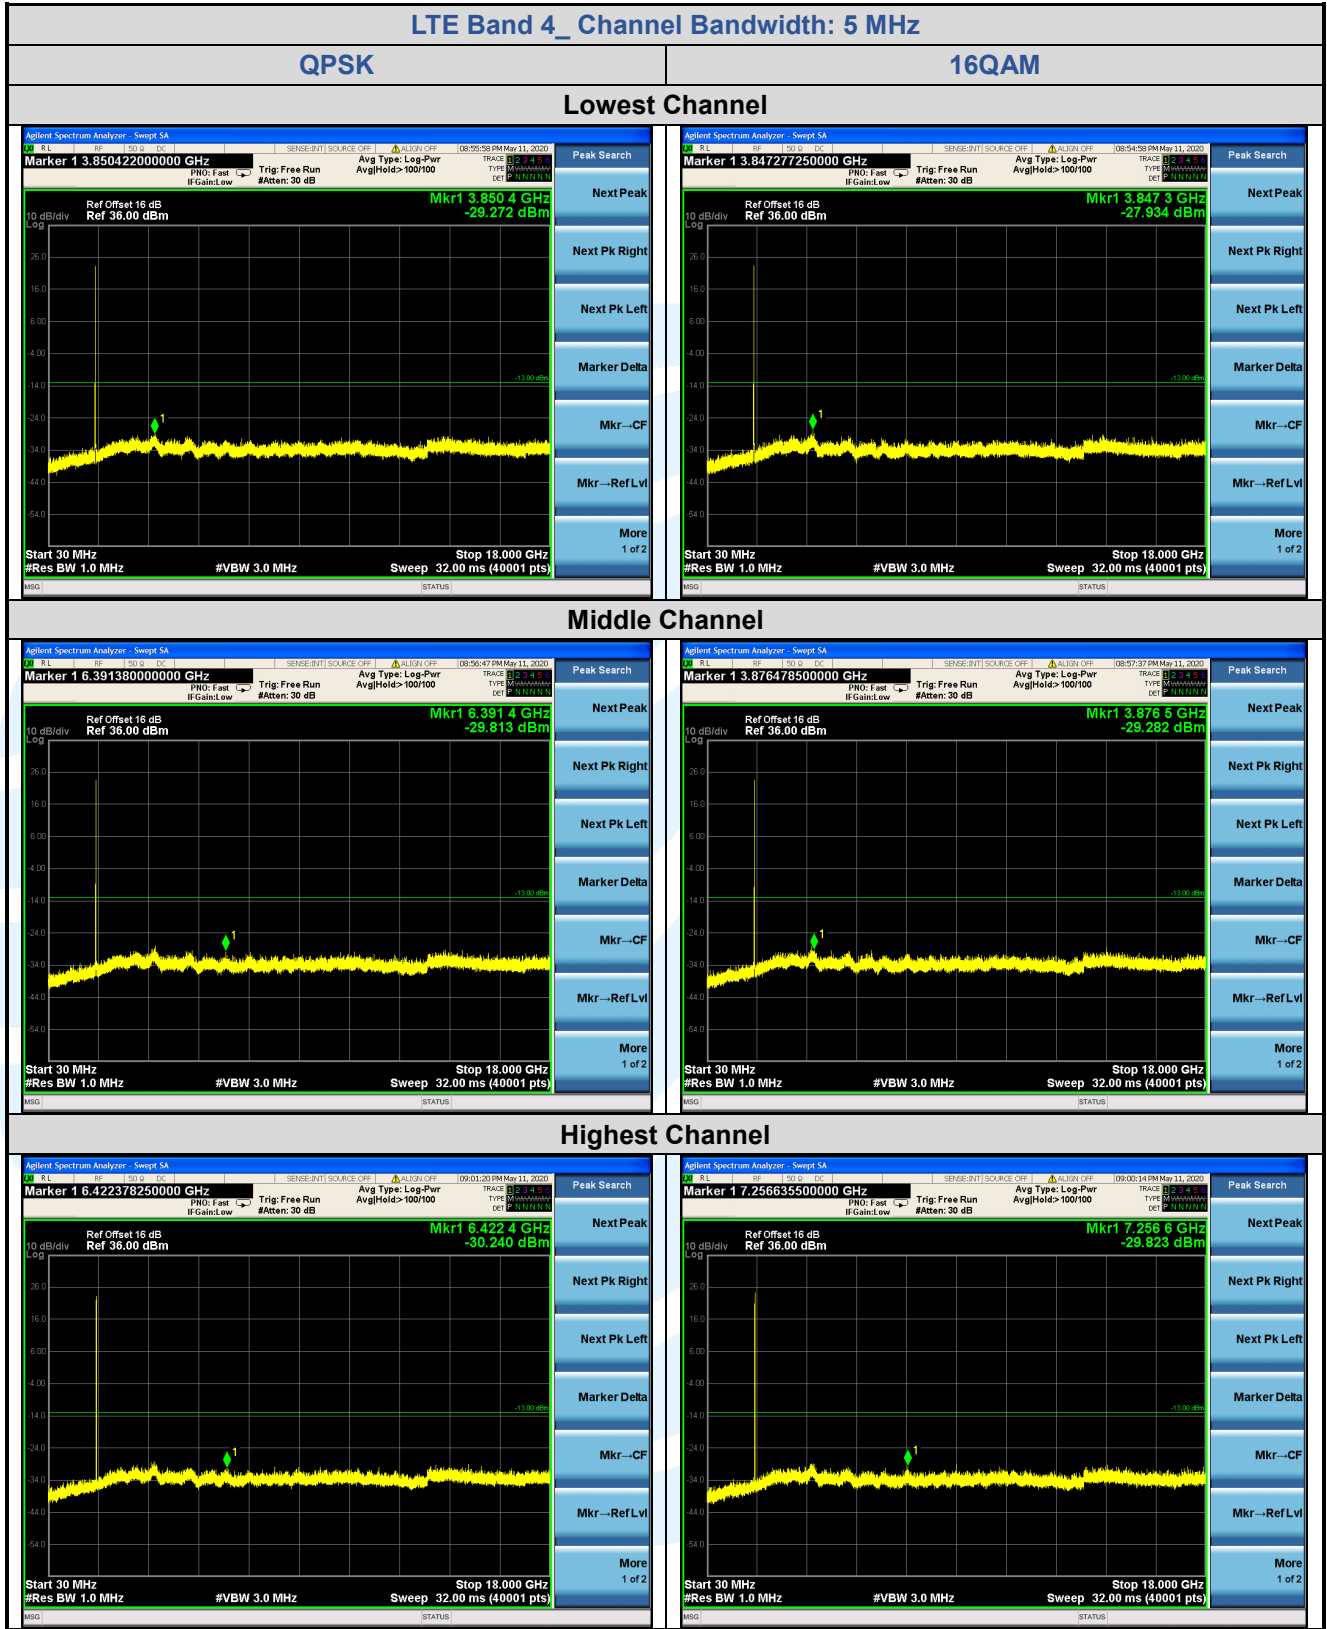

Shenzhen UnionTrust Quality and Technology Co., Ltd.

Address: 16/F, Block A, Building 6, Baoneng Science and Technology Park, Qingxiang Road No.1, Longhua New District, Shenzhen, China

Tel: +86-755-28230888

Fax: +86-755-28230886

E-mail: info@uttlab.com

<http://www.uttlab.com>

UTTR-RF-FCC4G-V1.0