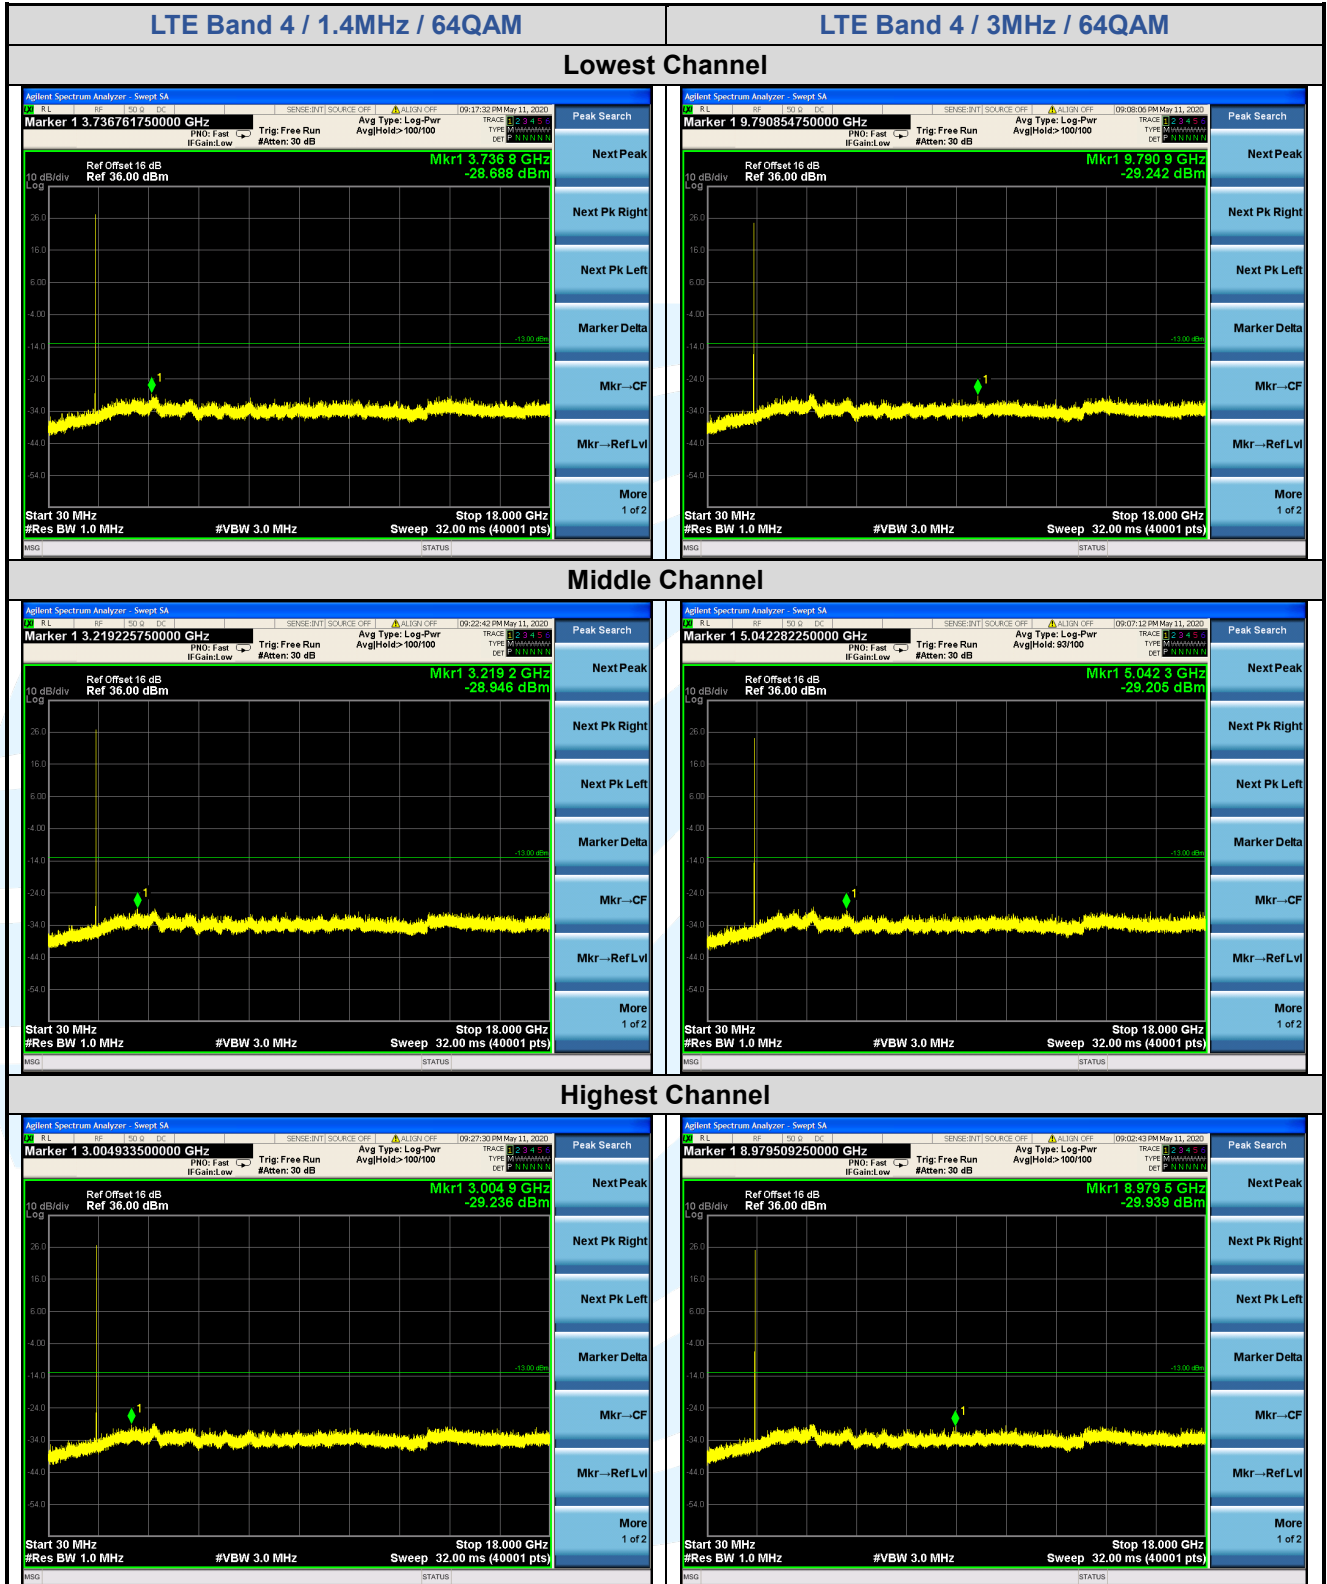

Shenzhen UnionTrust Quality and Technology Co., Ltd.

Address: 16/F, Block A, Building 6, Baoneng Science and Technology Park, Qingxiang Road No.1, Longhua New District, Shenzhen, China

Tel: +86-755-28230888

Fax: +86-755-28230886

E-mail: info@uttlab.com

<http://www.uttlab.com>

UTTR-RF-FCC4G-V1.0