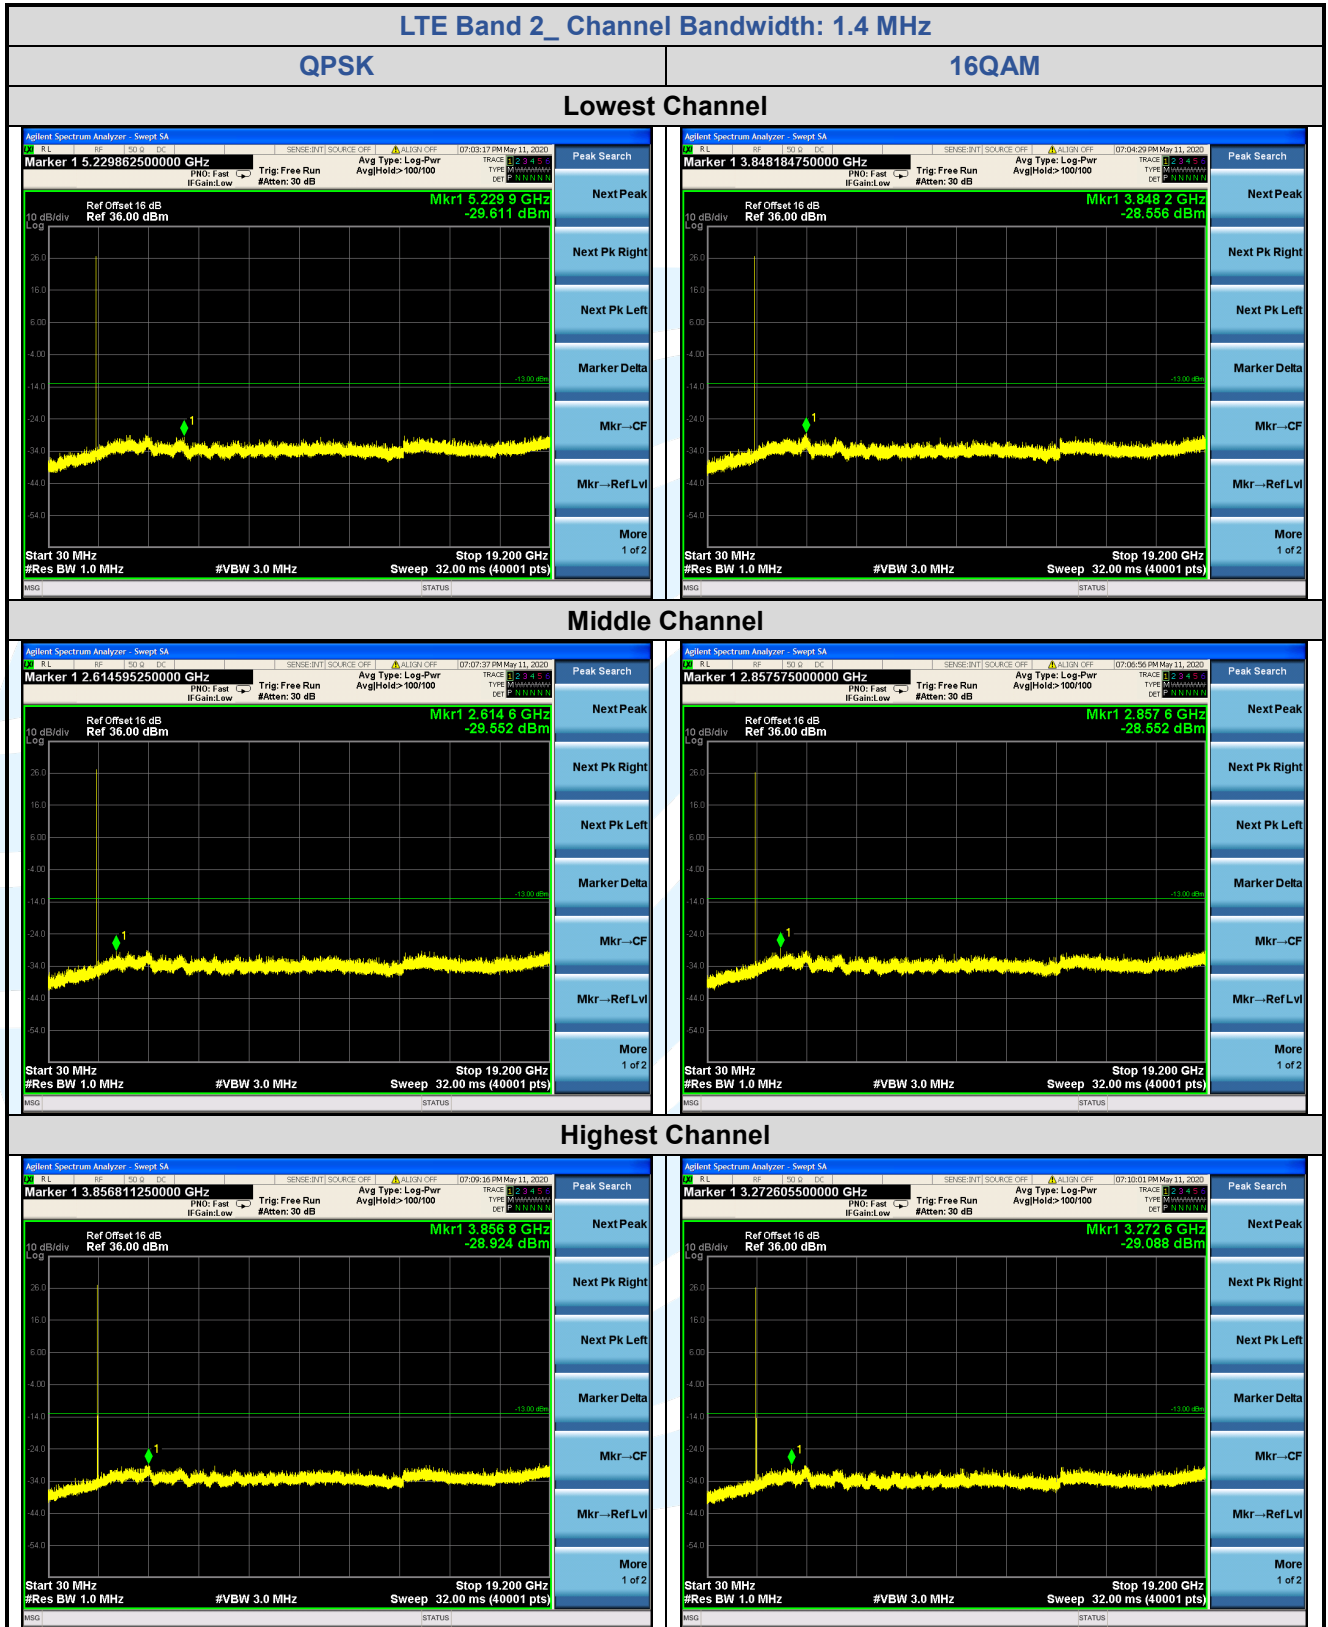

5.7.1 LTE Band 2

**Shenzhen UnionTrust Quality and Technology Co., Ltd.**

Address: 16/F, Block A, Building 6, Baoneng Science and Technology Park, Qingxiang Road No.1, Longhua New District, Shenzhen, China