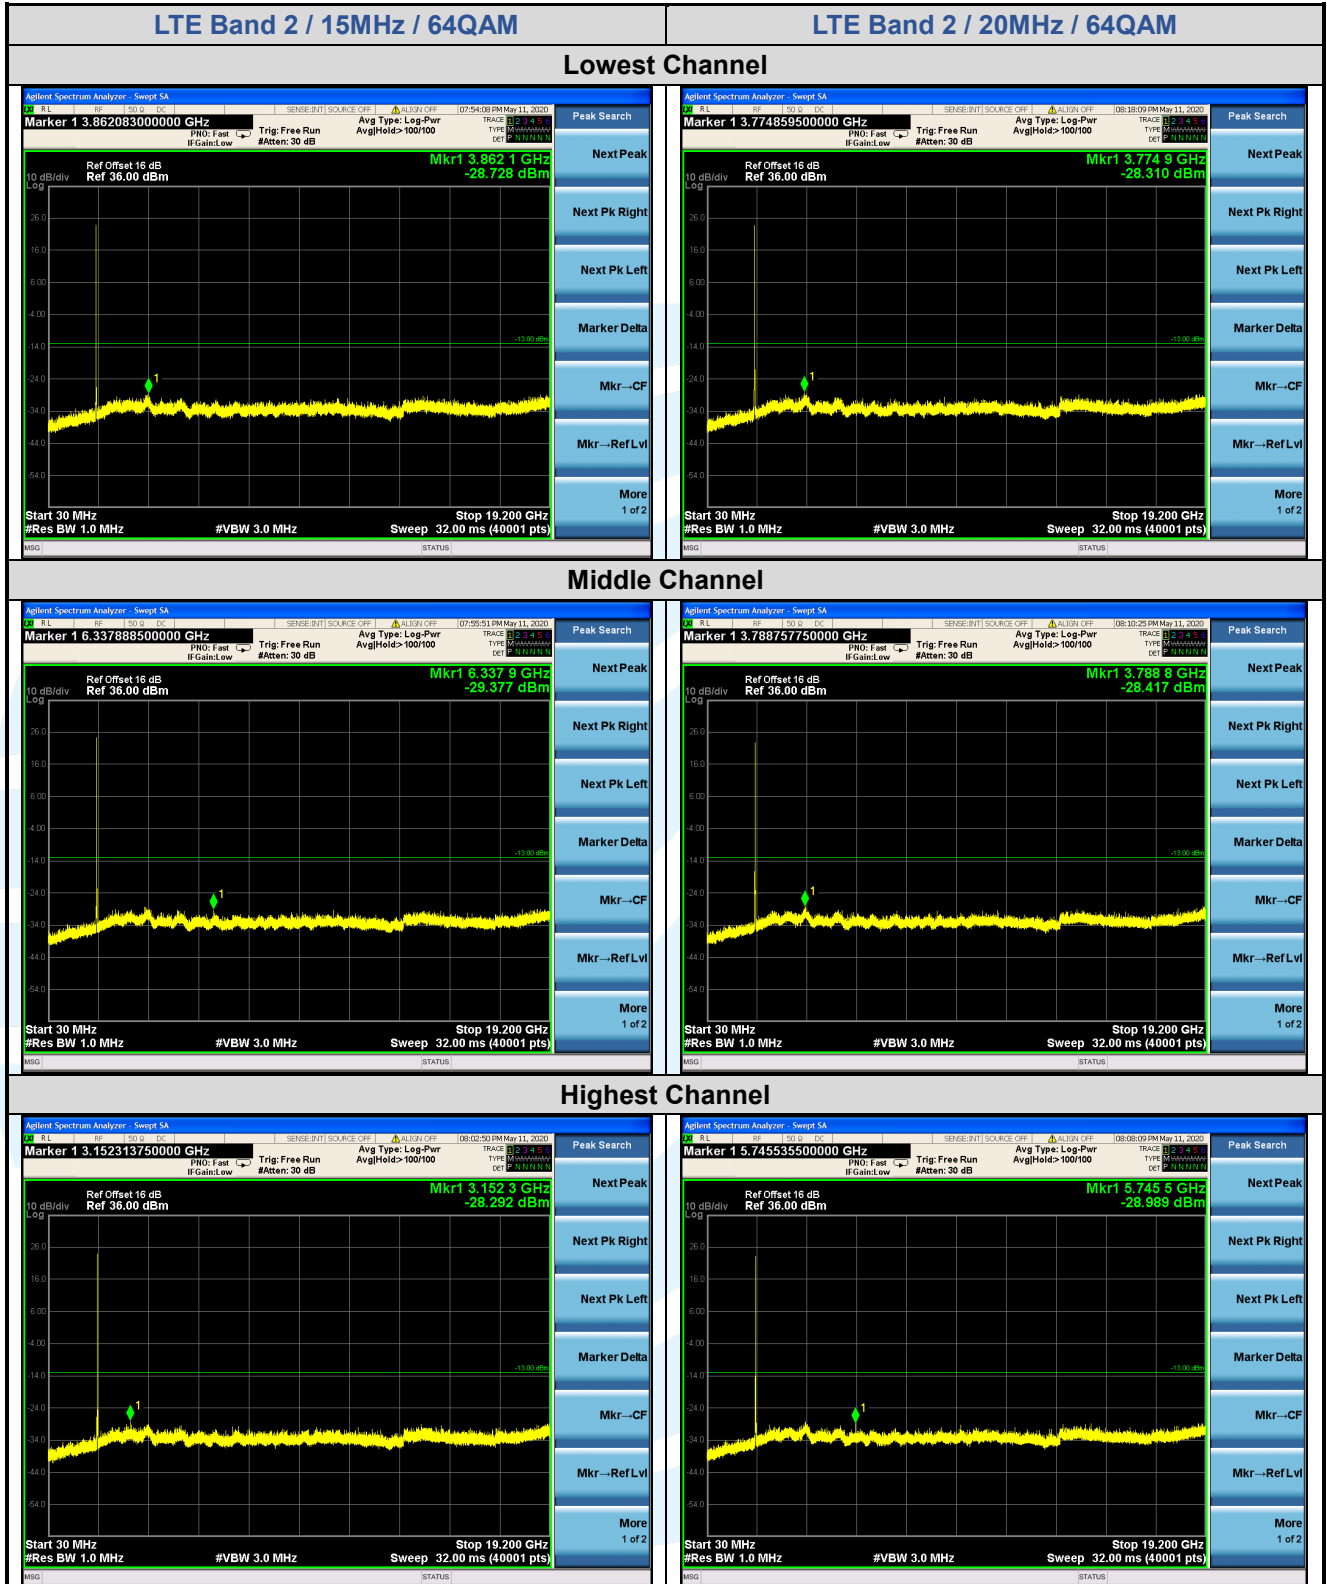

Shenzhen UnionTrust Quality and Technology Co., Ltd.

Address: 16/F, Block A, Building 6, Baoneng Science and Technology Park, Qingxiang Road No.1, Longhua New District, Shenzhen, China

Tel: +86-755-28230888

Fax: +86-755-28230886

E-mail: info@uttlab.com

<http://www.uttlab.com>

UTTR-RF-FCC4G-V1.0