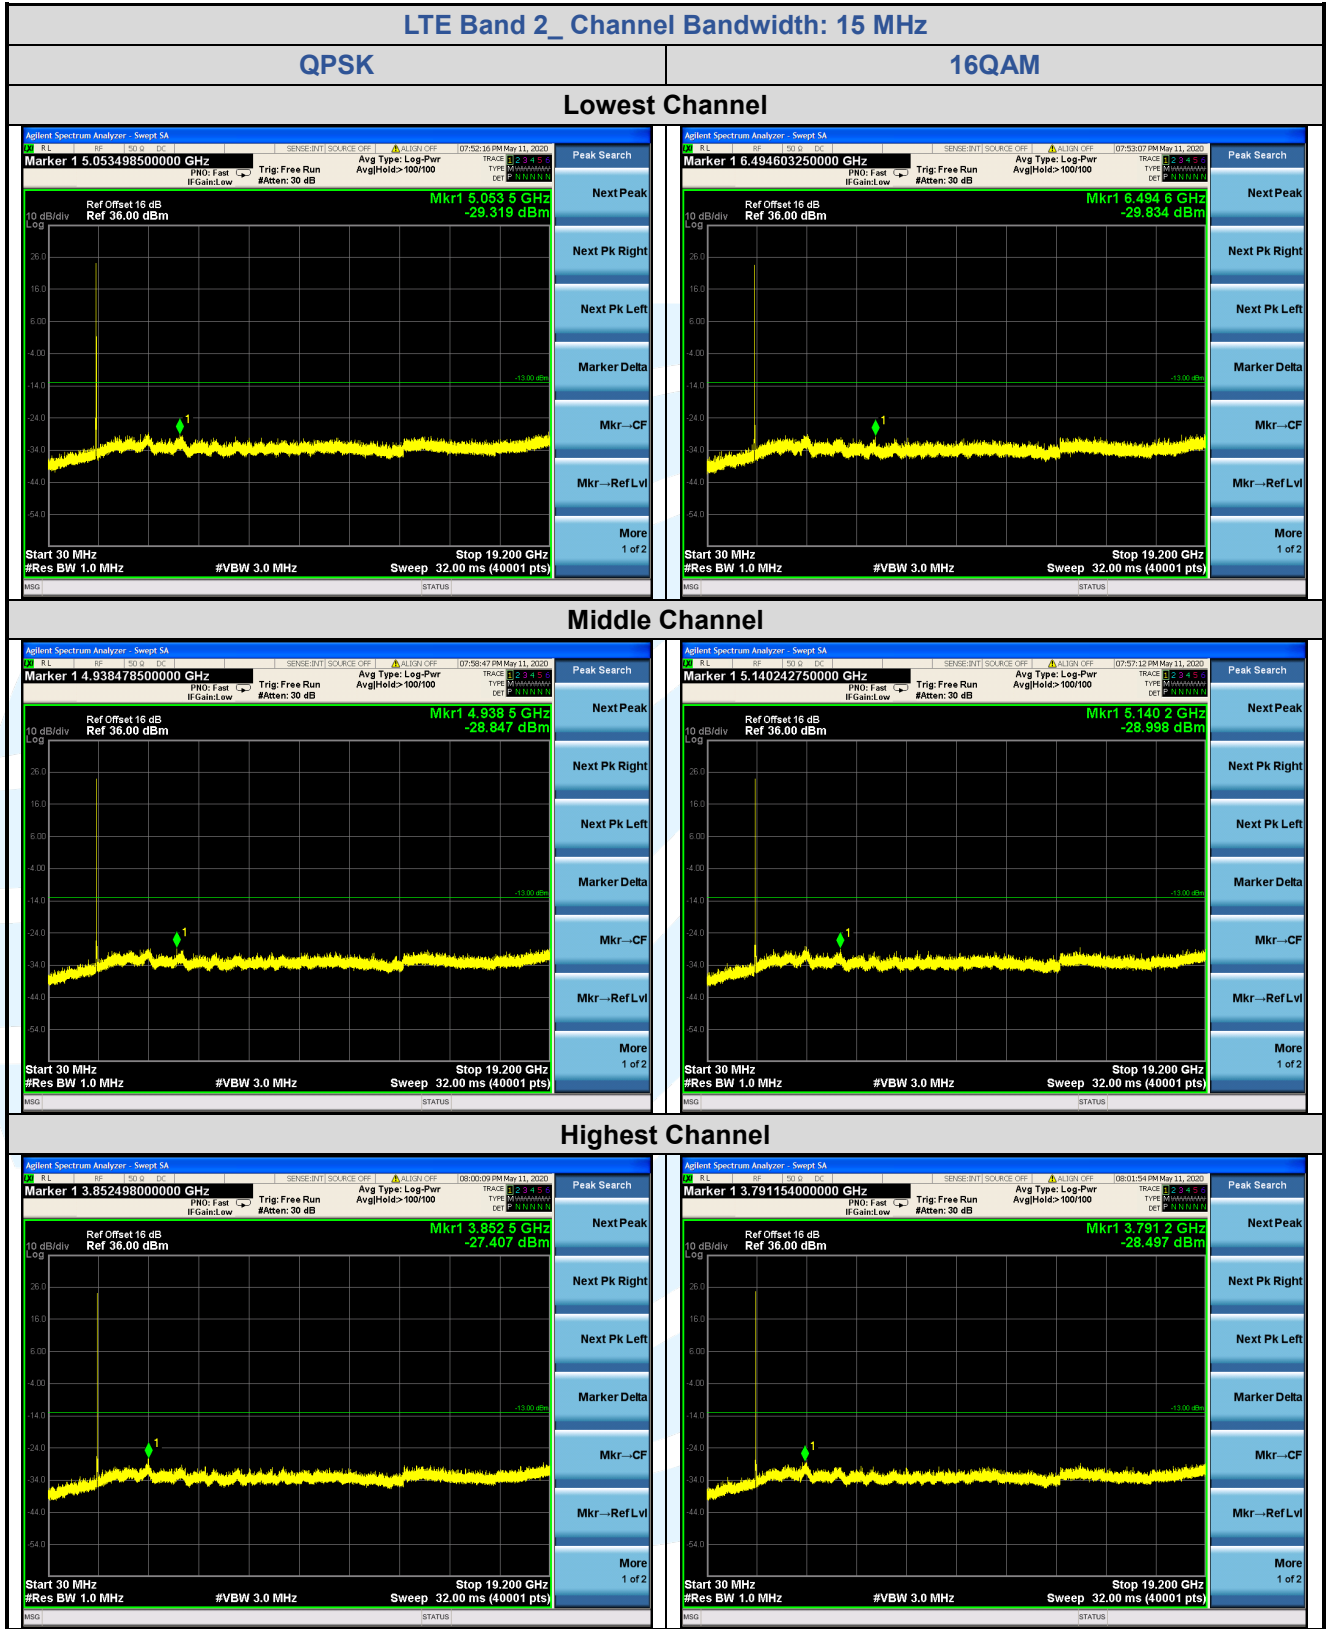

Shenzhen UnionTrust Quality and Technology Co., Ltd.

Address: 16/F, Block A, Building 6, Baoneng Science and Technology Park, Qingxiang Road No.1, Longhua New District, Shenzhen, China

Tel: +86-755-28230888

Fax: +86-755-28230886

E-mail: info@uttlab.com

<http://www.uttlab.com>

UTTR-RF-FCC4G-V1.0