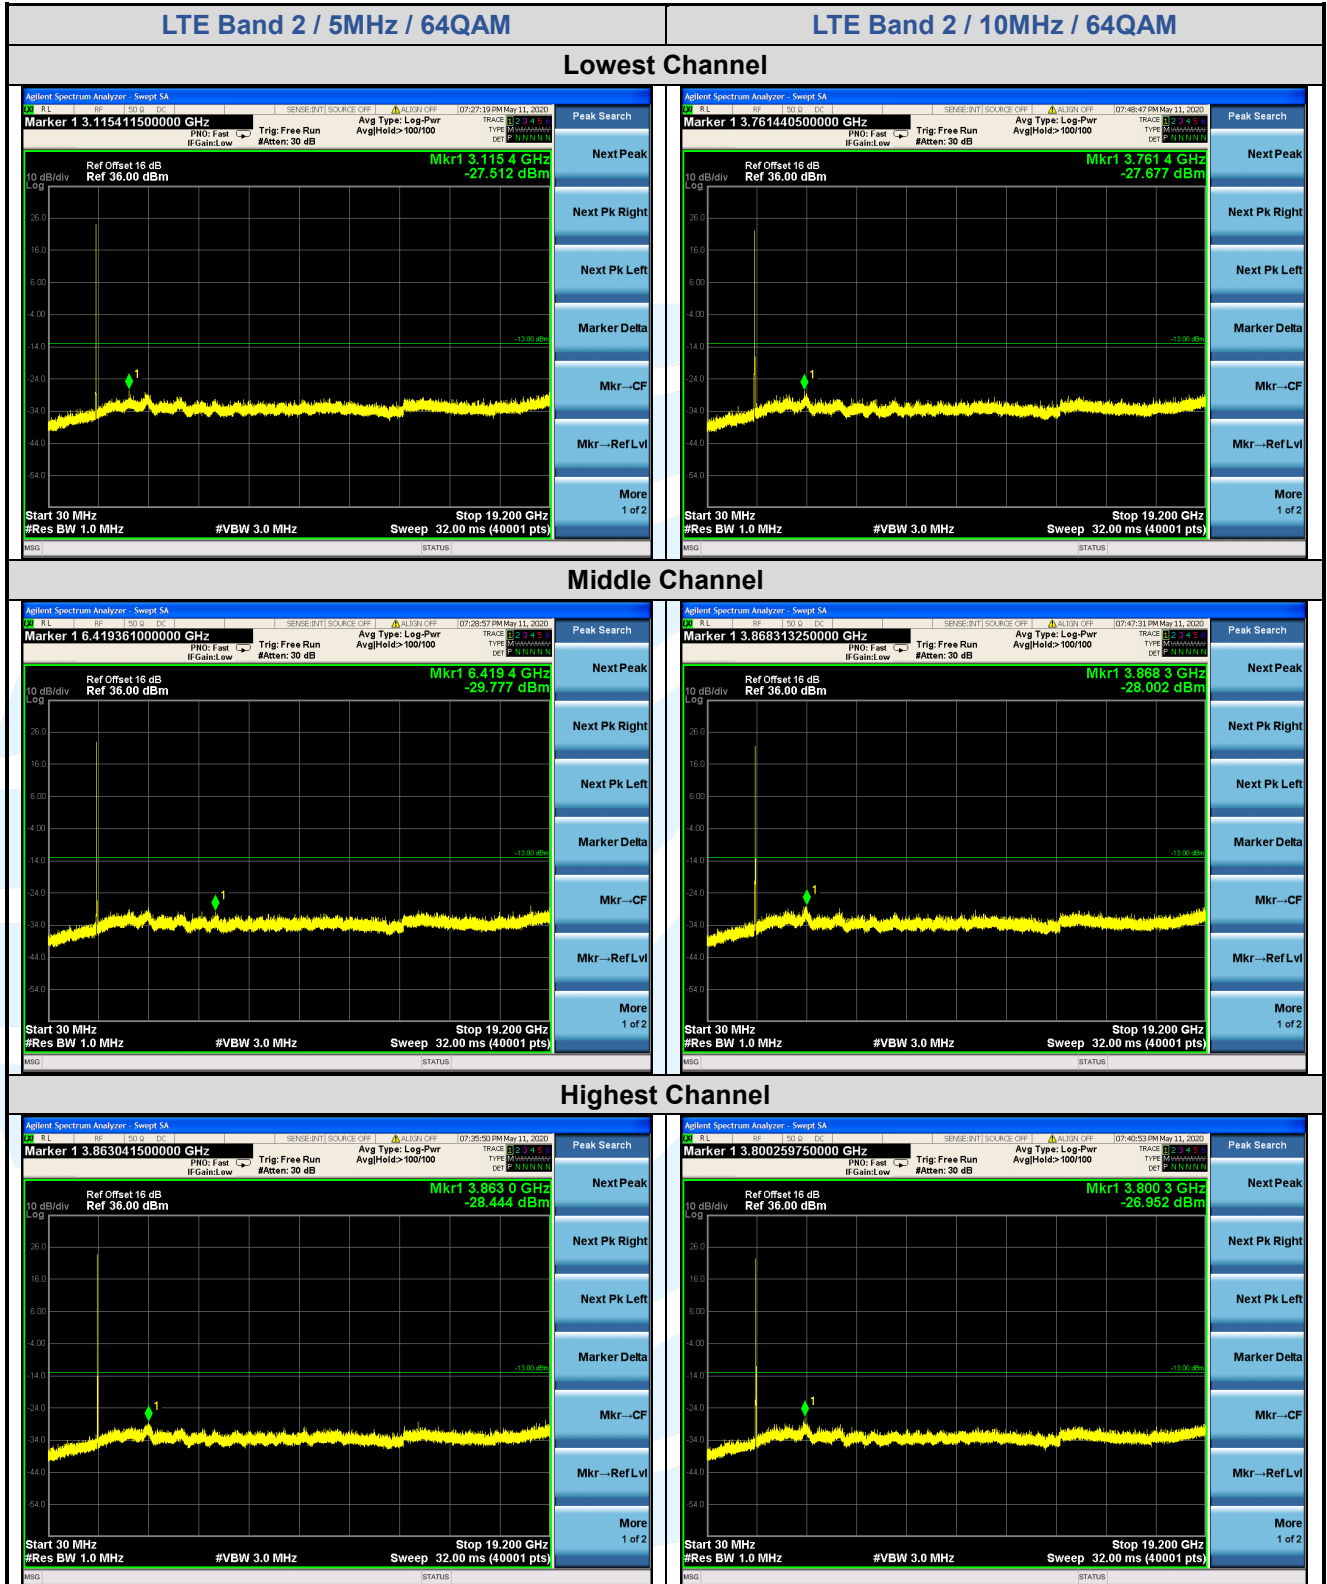

Shenzhen UnionTrust Quality and Technology Co., Ltd.

Address: 16/F, Block A, Building 6, Baoneng Science and Technology Park, Qingxiang Road No.1, Longhua New District, Shenzhen, China

Tel: +86-755-28230888

Fax: +86-755-28230886

E-mail: info@uttlab.com

<http://www.uttlab.com>

UTTR-RF-FCC4G-V1.0