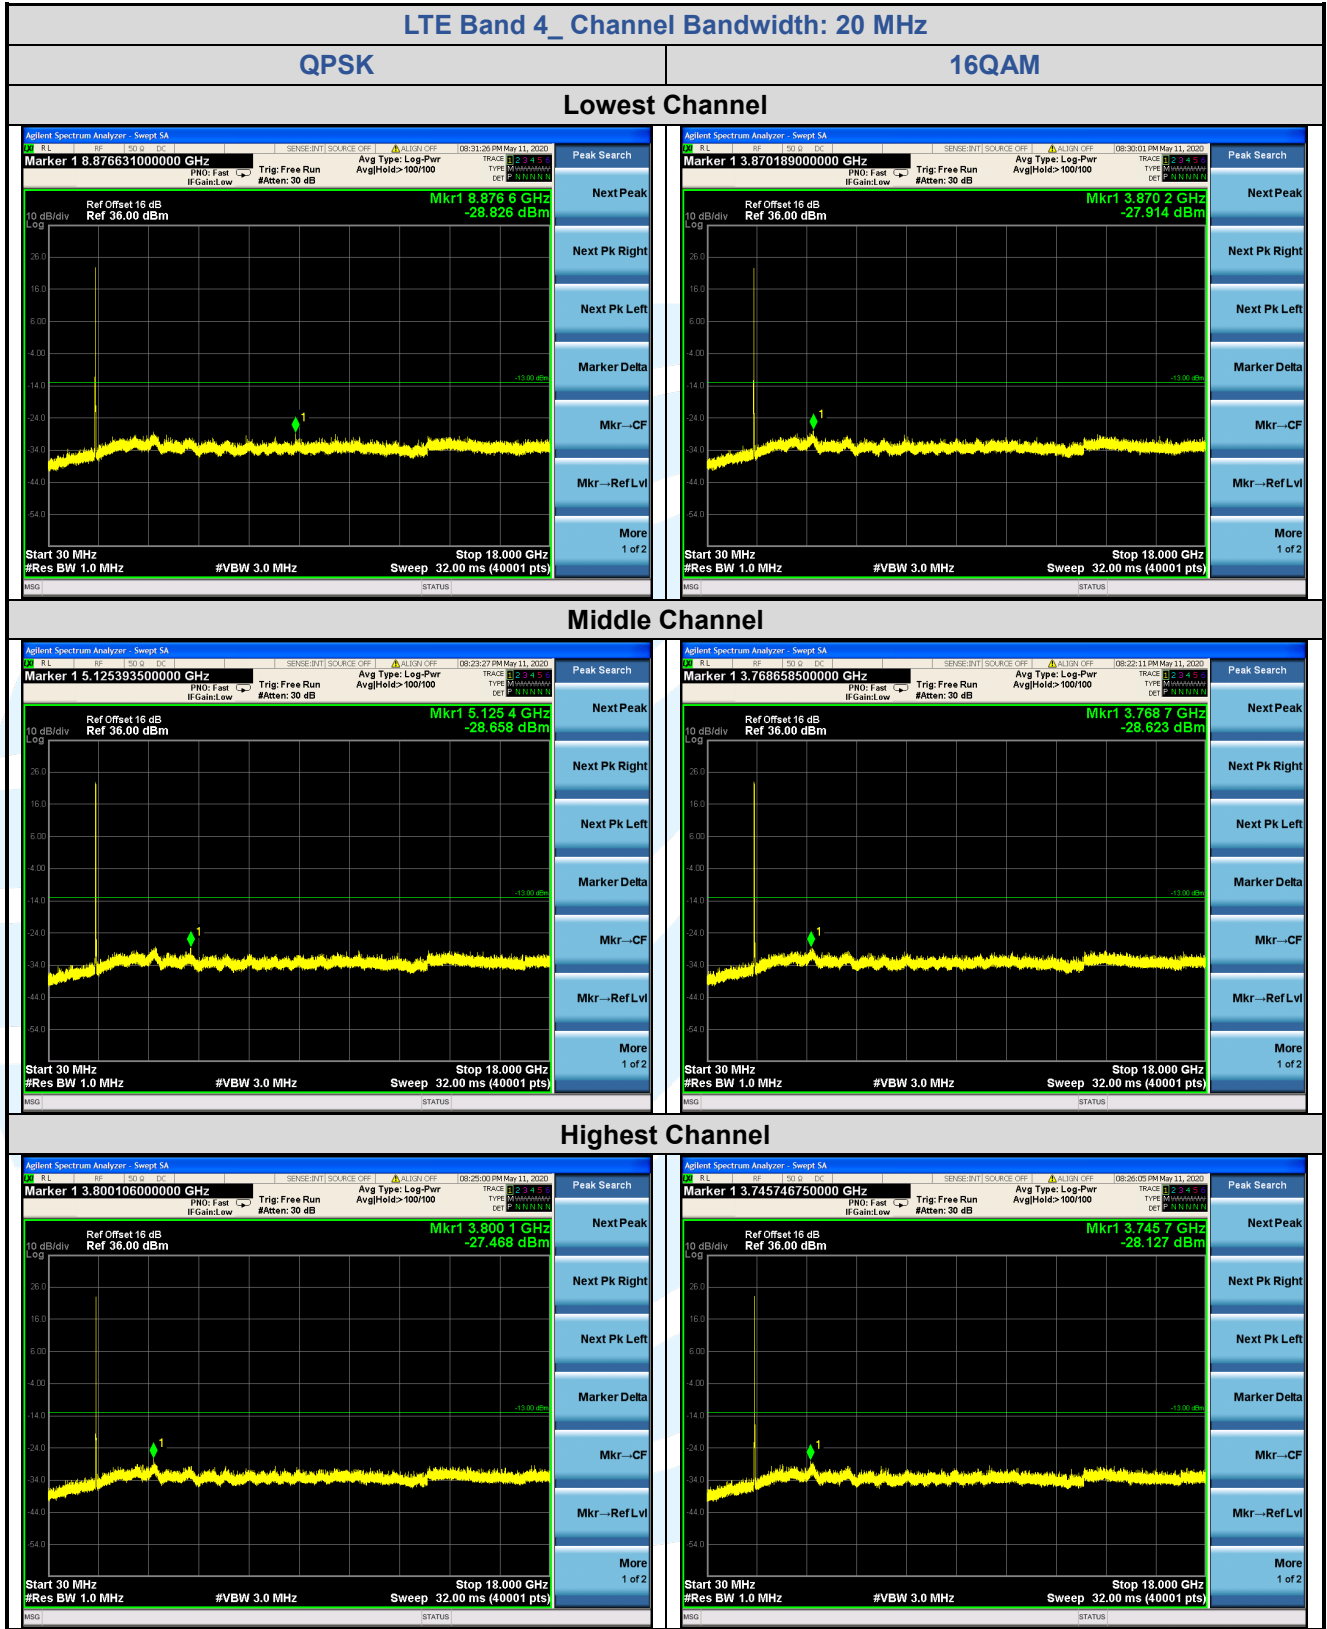

Shenzhen UnionTrust Quality and Technology Co., Ltd.

Address: 16/F, Block A, Building 6, Baoneng Science and Technology Park, Qingxiang Road No.1, Longhua New District, Shenzhen, China

Tel: +86-755-28230888

Fax: +86-755-28230886

E-mail: info@uttlab.com

<http://www.uttlab.com>

UTTR-RF-FCC4G-V1.0