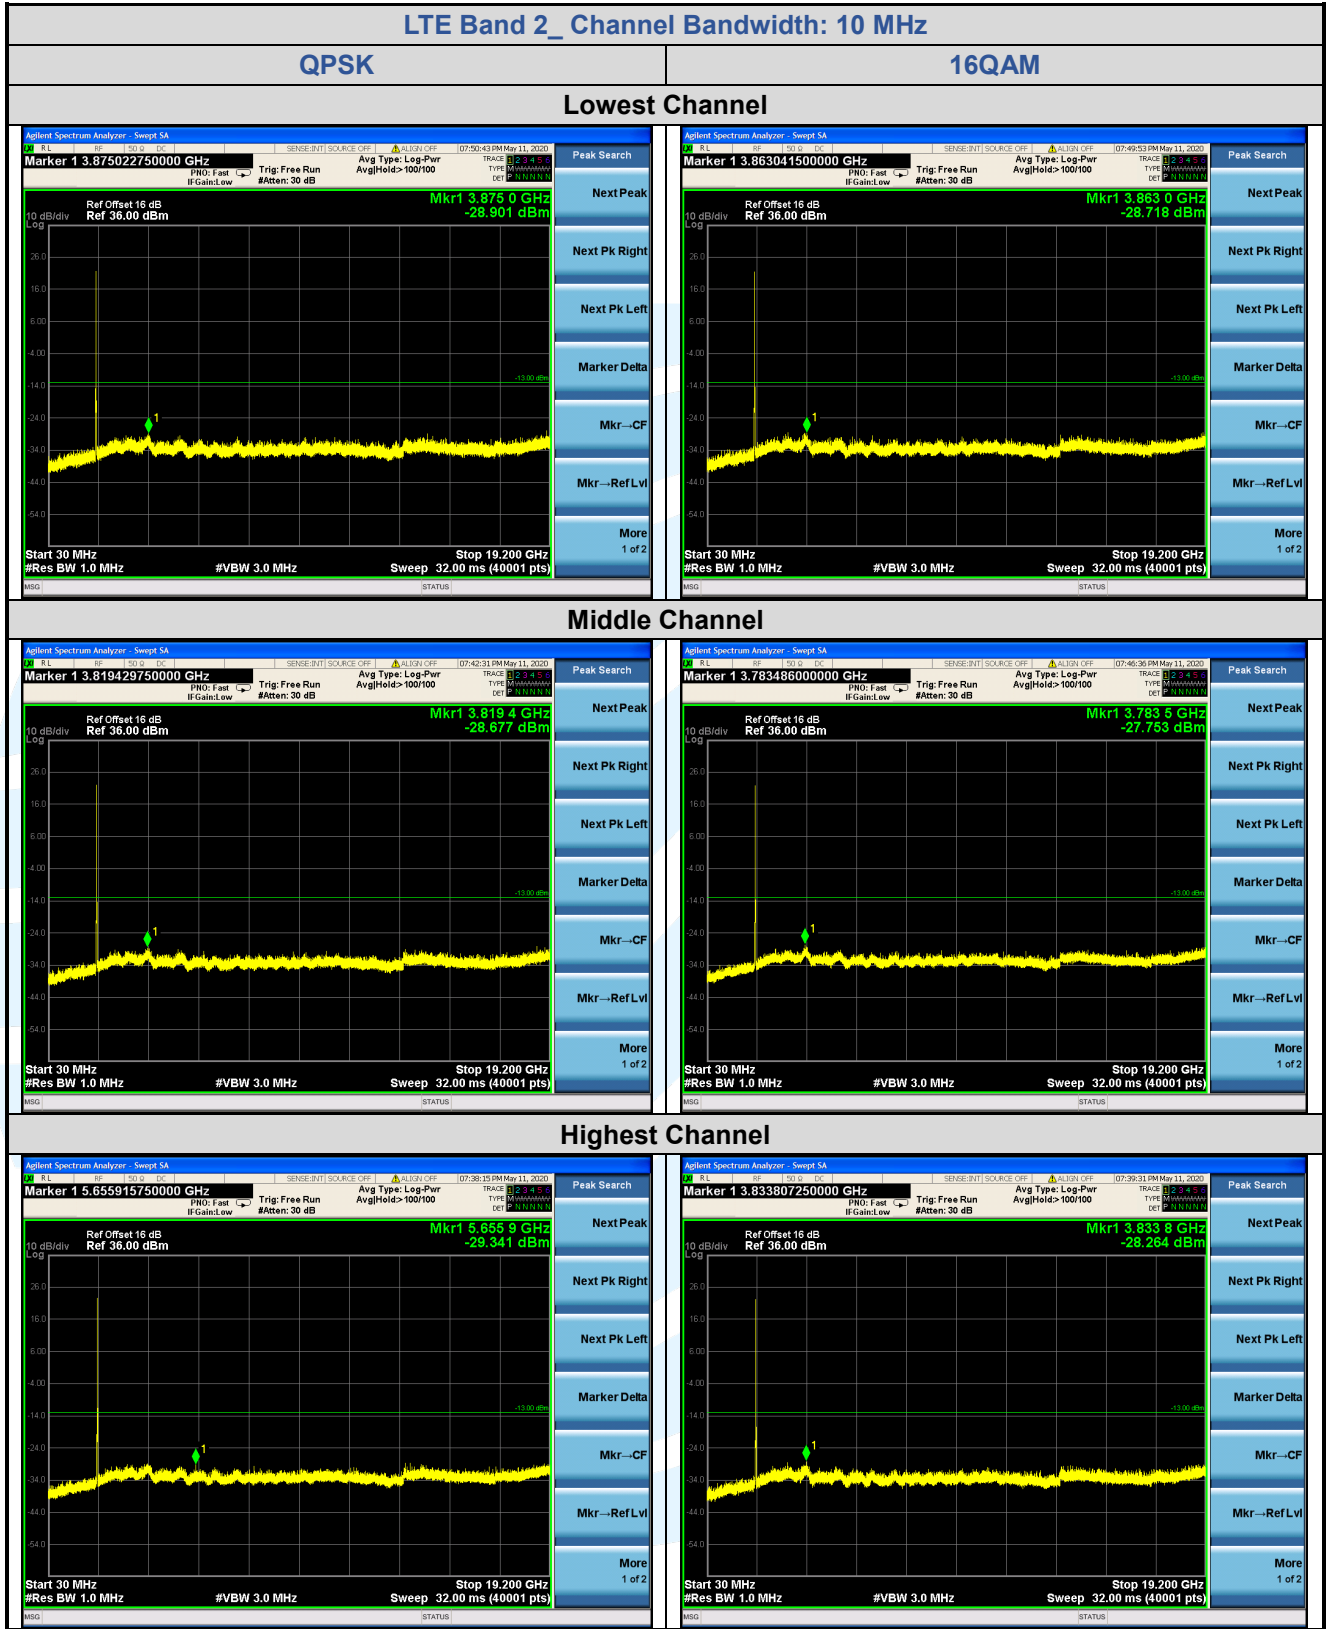

Shenzhen UnionTrust Quality and Technology Co., Ltd.

Address: 16/F, Block A, Building 6, Baoneng Science and Technology Park, Qingxiang Road No.1, Longhua New District, Shenzhen, China

Tel: +86-755-28230888

Fax: +86-755-28230886

E-mail: info@uttlab.com

<http://www.uttlab.com>

UTTR-RF-FCC4G-V1.0