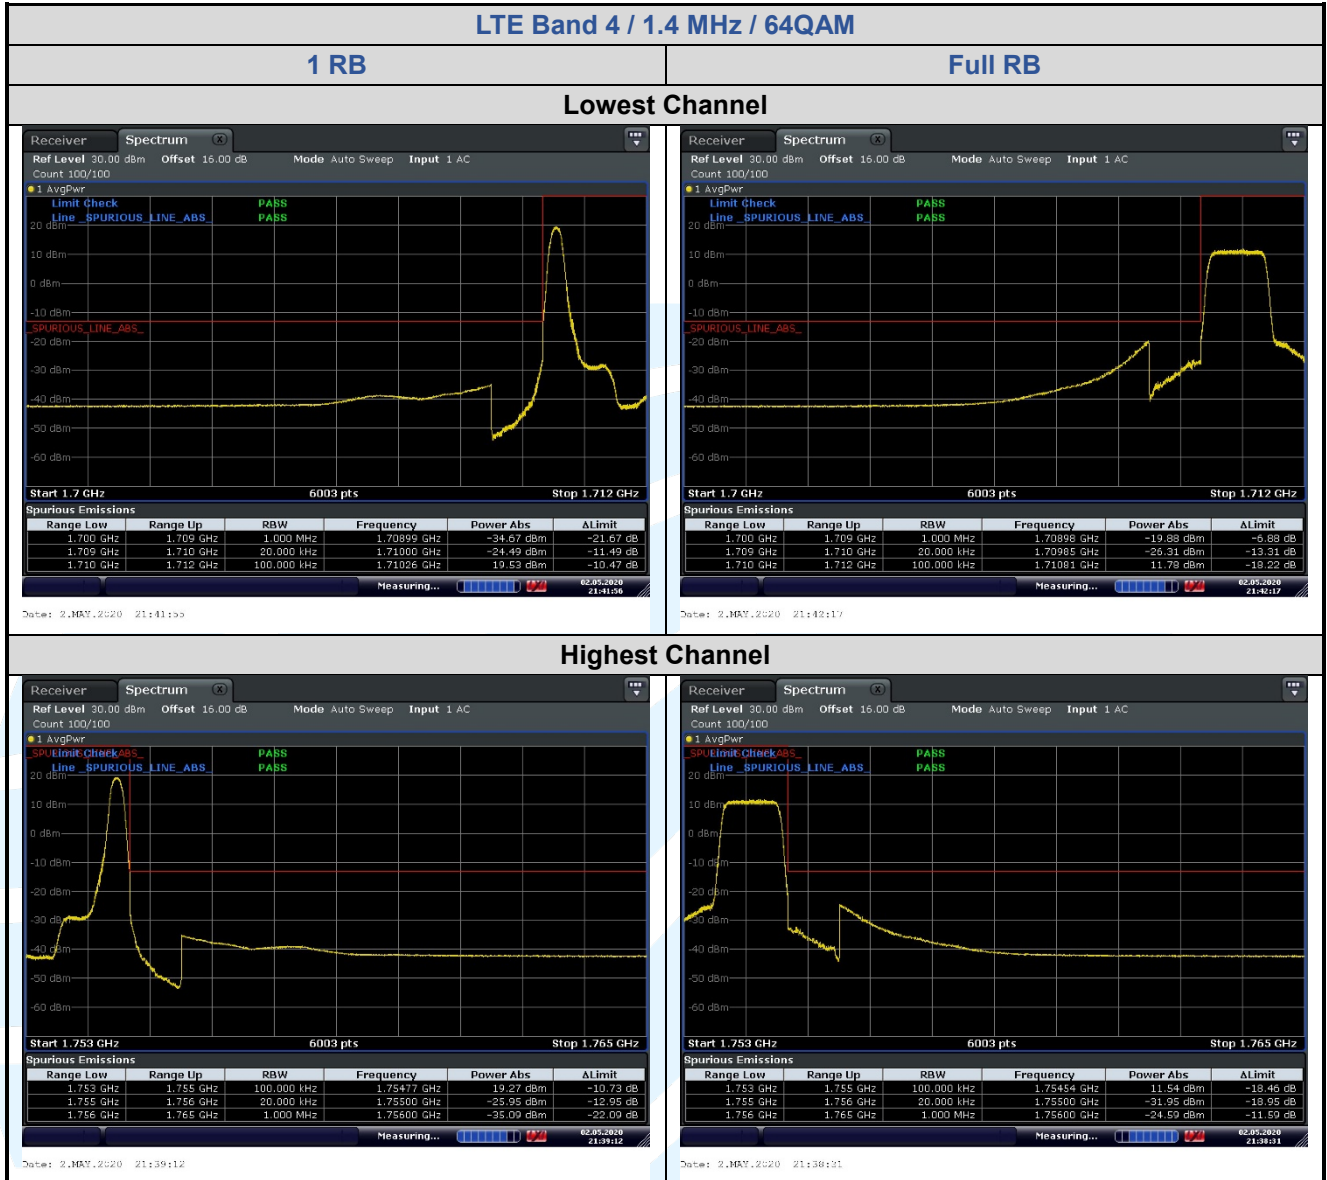

Shenzhen UnionTrust Quality and Technology Co., Ltd.

Address: 16/F, Block A, Building 6, Baoneng Science and Technology Park, Qingxiang Road No.1, Longhua New District, Shenzhen, China

Tel: +86-755-28230888

Fax: +86-755-28230886

E-mail: info@uttlab.com

<http://www.uttlab.com>

UTTR-RF-FCC4G-V1.0