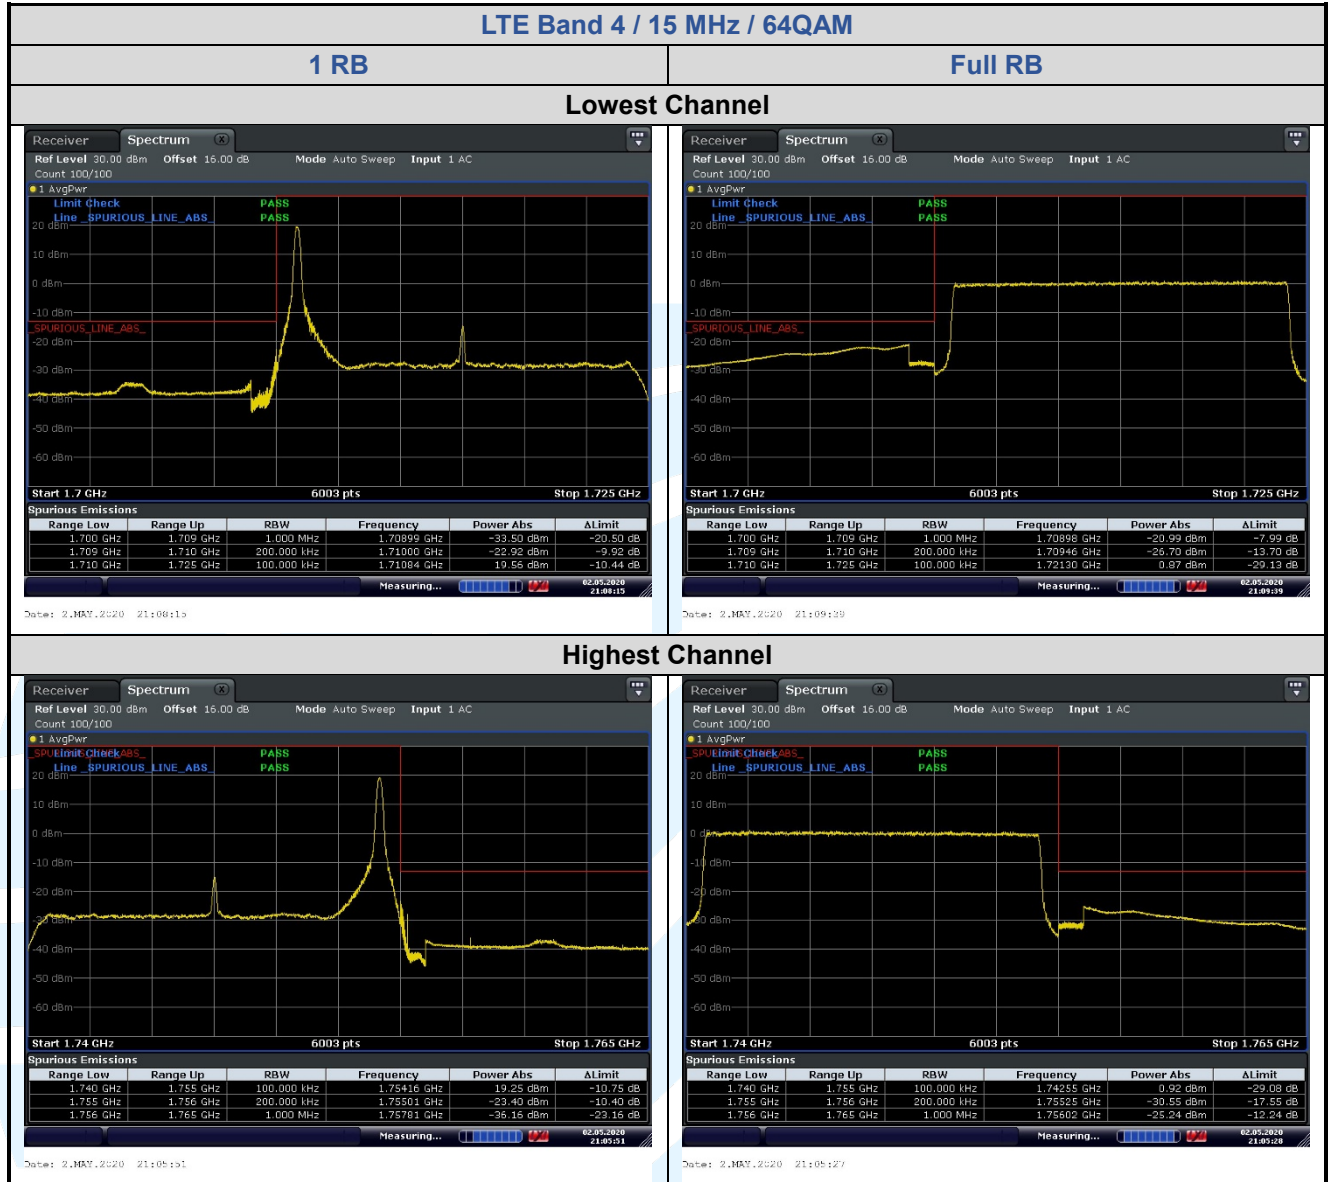

Tel: +86-755-28230888

Fax: +86-755-28230886

E-mail: info@uttlab.com

<http://www.uttlab.com>

UTTR-RF-FCC4G-V1.0

**Shenzhen UnionTrust Quality and Technology Co., Ltd.**

Address: 16/F, Block A, Building 6, Baoneng Science and Technology Park, Qingxiang Road No.1, Longhua New District, Shenzhen, China