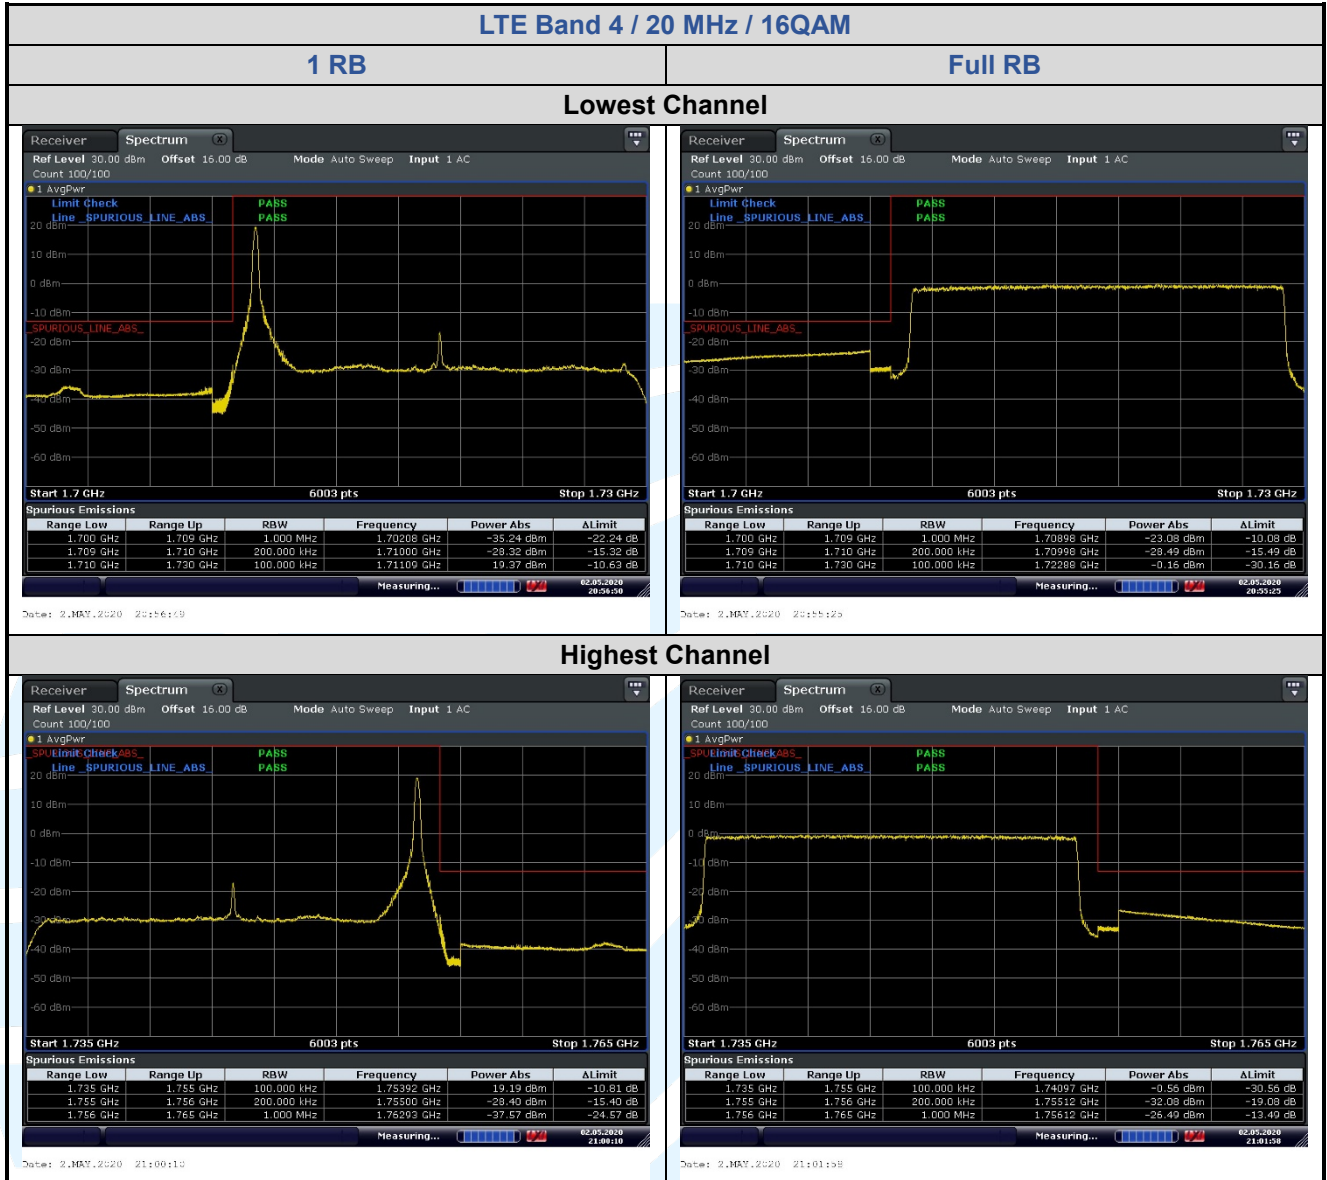

Shenzhen UnionTrust Quality and Technology Co., Ltd.

Address: 16/F, Block A, Building 6, Baoneng Science and Technology Park, Qingxiang Road No.1, Longhua New District, Shenzhen, China

Tel: +86-755-28230888

Fax: +86-755-28230886

E-mail: info@uttlab.com

<http://www.uttlab.com>

UTTR-RF-FCC4G-V1.0