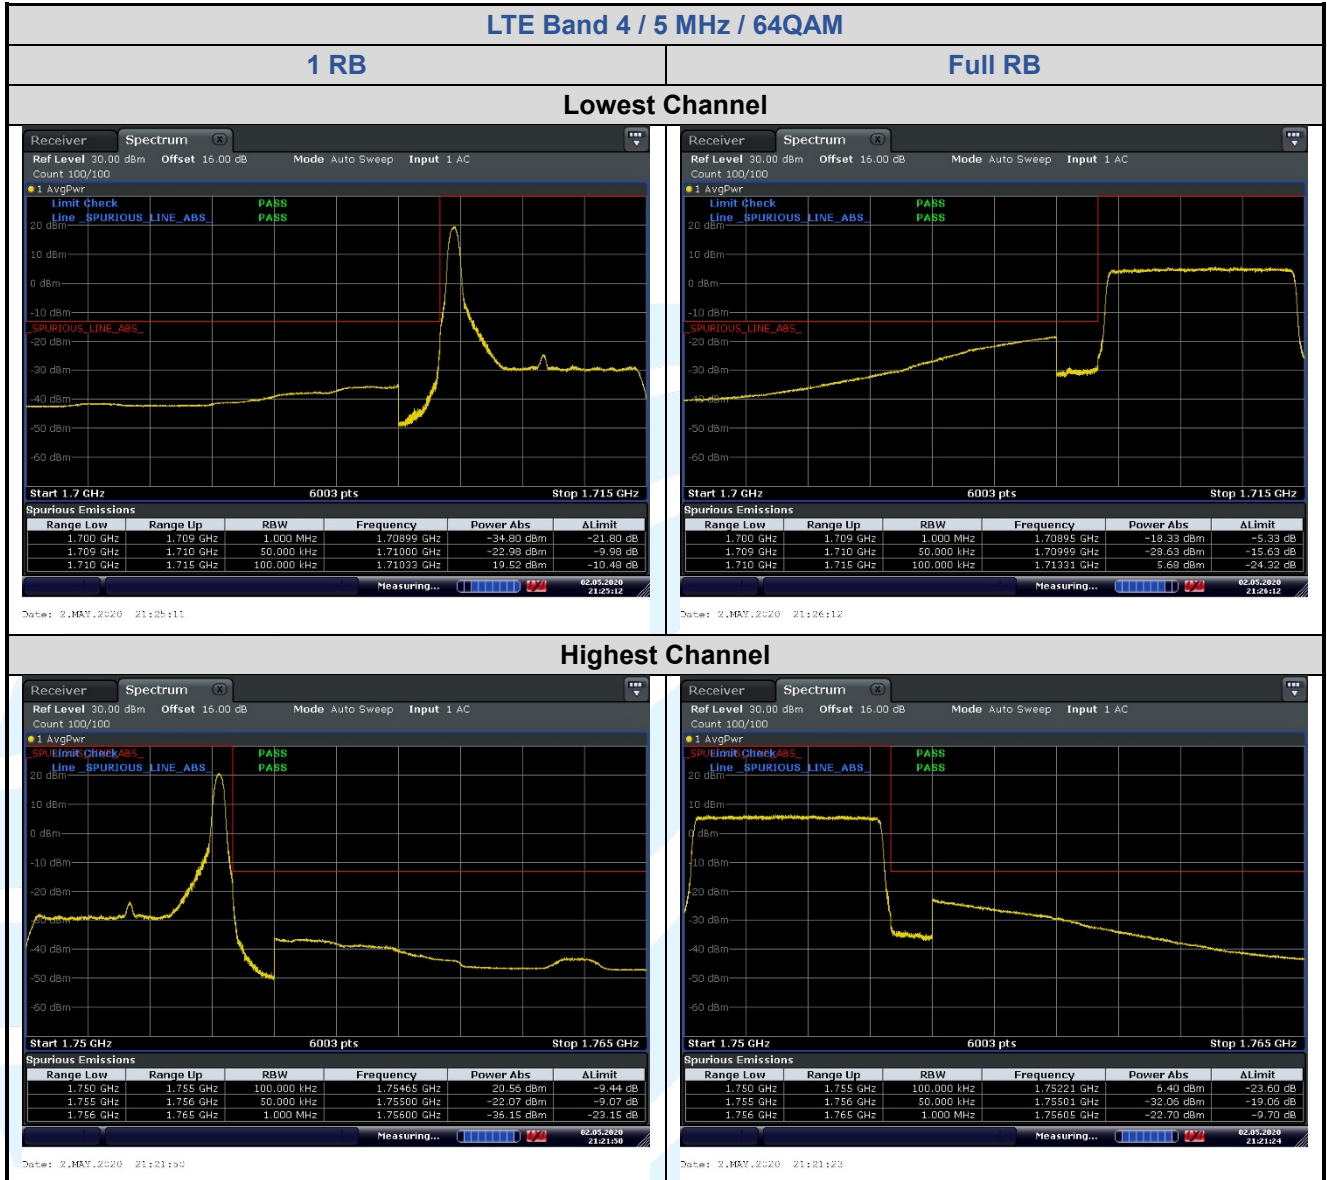

Tel: +86-755-28230888

Fax: +86-755-28230886

E-mail: info@uttlab.com

<http://www.uttlab.com>

UTTR-RF-FCC4G-V1.0

**Shenzhen UnionTrust Quality and Technology Co., Ltd.**

Address: 16/F, Block A, Building 6, Baoneng Science and Technology Park, Qingxiang Road No.1, Longhua New District, Shenzhen, China