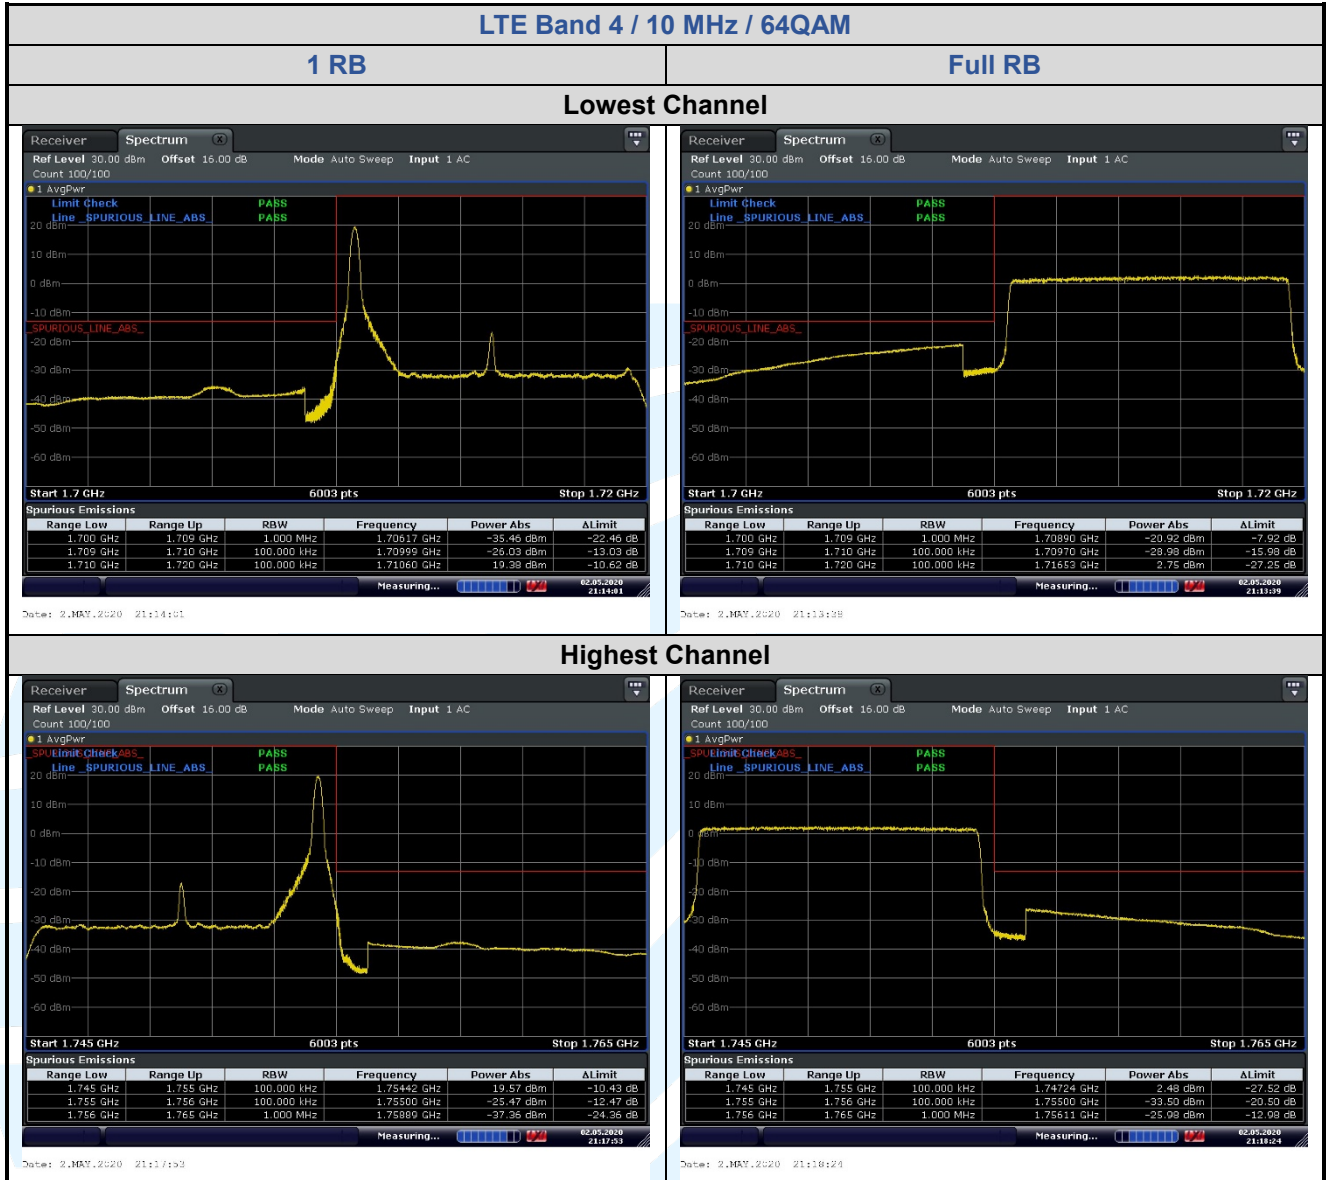

Tel: +86-755-28230888

Fax: +86-755-28230886

E-mail: info@uttlab.com

<http://www.uttlab.com>

UTTR-RF-FCC4G-V1.0

**Shenzhen UnionTrust Quality and Technology Co., Ltd.**

Address: 16/F, Block A, Building 6, Baoneng Science and Technology Park, Qingxiang Road No.1, Longhua New District, Shenzhen, China