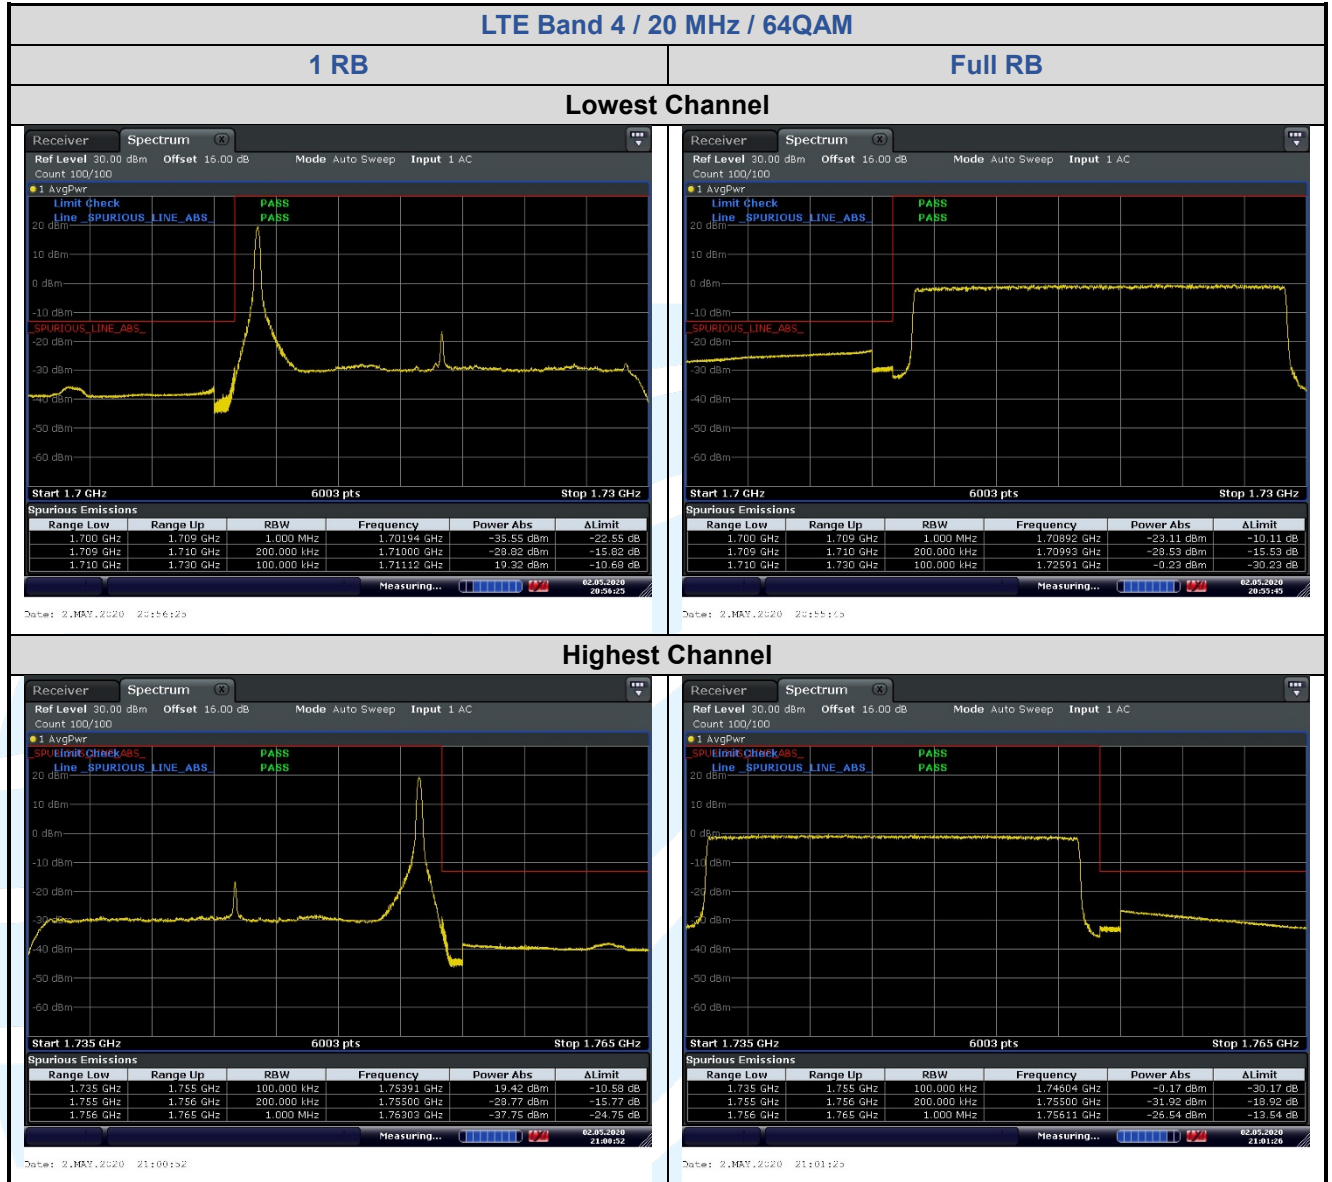

Shenzhen UnionTrust Quality and Technology Co., Ltd.

Address: 16/F, Block A, Building 6, Baoneng Science and Technology Park, Qingxiang Road No.1, Longhua New District, Shenzhen, China

Tel: +86-755-28230888

Fax: +86-755-28230886

E-mail: info@uttlab.com

<http://www.uttlab.com>

UTTR-RF-FCC4G-V1.0